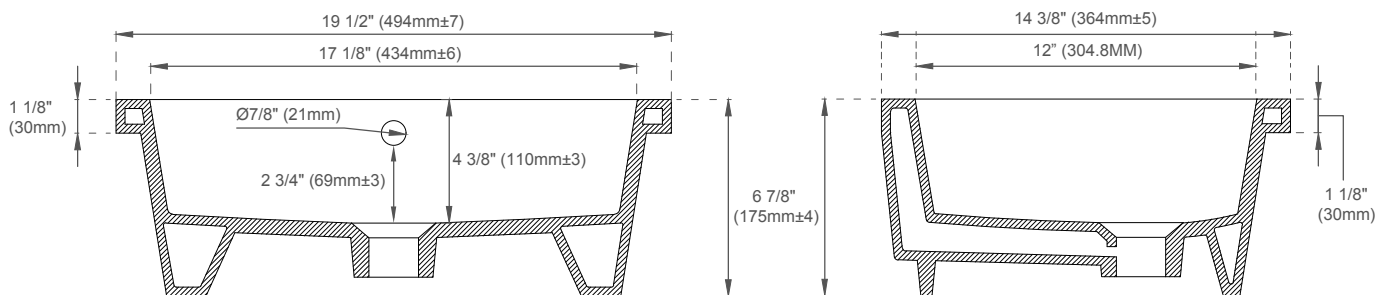

GRACYN 48" SINGLE VANITY

D125-V48-SBL
D125-V48-CSD

JAMES MARTIN
VANITIES®

Features and Materials

Solids: Ash
Veneers: Ash, Poplar
Panels: Moisture-Resistant MDF
Installation Type: Freestanding
Number of Basins: One, With Optional 3cm Top
Vanity Top Included: No, Optional 3cm Tops Available with Sinks
Overflow: Yes, Front Facing
Number of Doors: Two
Number of Drawers: Five
Number of Tip Out Style Drawers: One
Removable Organizer with Aluminum Laminate Liner
Drawer Box Material and Finish: Ash Veneers over Moisture Resistant MDF
English Dovetail Joinery
Aluminum Laminate Drawer Liners
USB/Power Component: Yes, (ETL5011080)
Cord Length: 6'6
Assembly Type: Installation of Optional 3cm Top with Sink
Assembly Type: Cabinet comes fully assembled
Hardware Material and Finish: Stainless Steel in Champagne Brass (SBL) or Satin Nickel (CSD)
Fits Drain Hole Size: 1 3/4"
Full Extension, Soft Close Glides
European Soft Close Hinges
Adjustable Levelers

Dimension

Width: 47-3/4"
Depth: 21-3/8"
Height: 34-3/4"
Rough-In Height: 21-1/2"

Visit website for warranty and installation information
<http://www.jamesmartinvanities.com>

GRACYN 48" SINGLE VANITY

D125-V48-SBL
D125-V48-CSD

JAMES MARTIN
VANITIES

ASME A112.19.2/CSA B45.1

FEATURES:

- Designed to fit with all James Martin Vanities with a 3cm Silestone quartz top
- Sink Material: Porcelain
- Integrated overflow
- Sink shape: Rectangular with straight sides
- Sink ships in a separate carton from top and vanity
- Sink clips and hardware are not included. All mounting hardware ships with the 3cm quartz tops
- Drain included: NO
- Faucet included: NO
- Overflow cover: NO

EXTERNAL DIMENSIONS:

Length: 19-1/2"
Width: 14-3/8"
Height: 6-7/8"

INTERNAL BASIN DIMENSIONS:

Basin Length: 17-1/8"
Basin Width: 12"
Basin Depth: 4-3/8"
Fits Drain Hole Size: 1-1/2"

All dimensions are nominal