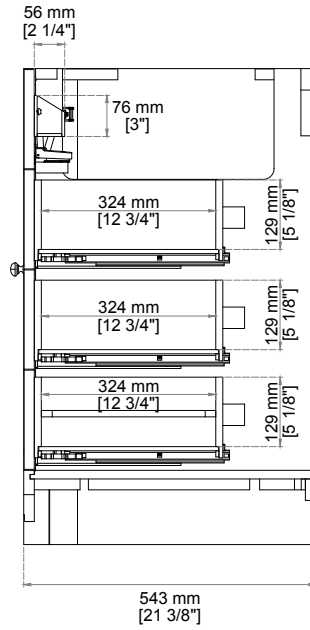

GRACYN 48" SINGLE VANITY

D125-V48-SBL
D125-V48-CSD

JAMES MARTIN
VANITIES®

Features and Materials

Solids: Ash
Veneers: Ash, Poplar
Panels: Moisture-Resistant MDF
Installation Type: Freestanding
Number of Basins: One, With Optional 3cm Top
Vanity Top Included: No, Optional 3cm Tops Available with Sinks
Overflow: Yes, Front Facing
Number of Doors: Two
Number of Drawers: Five
Number of Tip Out Style Drawers: One
Removable Organizer with Aluminum Laminate Liner
Drawer Box Material and Finish: Ash Veneers over Moisture Resistant MDF
English Dovetail Joinery
Aluminum Laminate Drawer Liners
USB/Power Component: Yes, (ETL5011080)
Cord Length: 6'6
Assembly Type: Installation of Optional 3cm Top with Sink
Assembly Type: Cabinet comes fully assembled
Hardware Material and Finish: Stainless Steel in Champagne Brass (SBL) or Satin Nickel (CSD)
Fits Drain Hole Size: 1 3/4"
Full Extension, Soft Close Glides
European Soft Close Hinges
Adjustable Levelers

Dimension

Width: 47-3/4"
Depth: 21-3/8"
Height: 34-3/4"
Rough-In Height: 21-1/2"

Visit website for warranty and installation information
<http://www.jamesmartinvanities.com>

GRACYN 48" SINGLE VANITY

D125-V48-SBL
D125-V48-CSD

GRACYN 48" SINGLE VANITY

D125-V48-SBL
D125-V48-CSD

JAMES MARTIN VANITIES®

Side View

Side View 1

Back View

Knob

All dimensions are nominal

EXTERNAL DIMENSIONS:

Length: 19-1/2"
Width: 14-3/8"
Height: 6-7/8"

INTERNAL BASIN DIMENSIONS:

Basin Length: 17-1/8"
Basin Width: 12"
Basin Depth: 4-3/8"
Fits Drain Hole Size: 1-1/2"

All dimensions are nominal