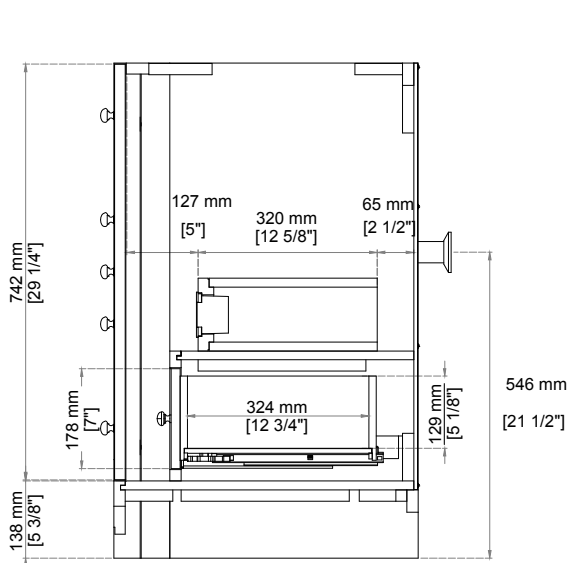

GRACYN 48" SINGLE VANITY

D125-V48-SBL
D125-V48-CSD

JAMES MARTIN
VANITIES®

Features and Materials

Solids: Ash
Veneers: Ash, Poplar
Panels: Moisture-Resistant MDF
Installation Type: Freestanding
Number of Basins: One, With Optional 3cm Top
Vanity Top Included: No, Optional 3cm Tops Available with Sinks
Overflow: Yes, Front Facing
Number of Doors: Two
Number of Drawers: Five
Number of Tip Out Style Drawers: One
Removable Organizer with Aluminum Laminate Liner
Drawer Box Material and Finish: Ash Veneers over Moisture Resistant MDF
English Dovetail Joinery
Aluminum Laminate Drawer Liners
USB/Power Component: Yes, (ETL5011080)
Cord Length: 6'6
Assembly Type: Installation of Optional 3cm Top with Sink
Assembly Type: Cabinet comes fully assembled
Hardware Material and Finish: Stainless Steel in Champagne Brass (SBL) or Satin Nickel (CSD)
Fits Drain Hole Size: 1 3/4"
Full Extension, Soft Close Glides
European Soft Close Hinges
Adjustable Levelers

Dimension

Width: 47-3/4"
Depth: 21-3/8"
Height: 34-3/4"
Rough-In Height: 21-1/2"

Visit website for warranty and installation information
<http://www.jamesmartinvanities.com>

GRACYN 48" SINGLE VANITY

D125-V48-SBL
D125-V48-CSD

GRACYN 48" SINGLE VANITY

D125-V48-SBL
D125-V48-CSD

JAMES MARTIN VANITIES®

Side View

Side View 1

Back View

Knob

All dimensions are nominal

EXTERNAL DIMENSIONS:

Length: 19-1/2"
Width: 14-3/8"
Height: 6-7/8"

INTERNAL BASIN DIMENSIONS:

Basin Length: 17-1/8"
Basin Width: 12"
Basin Depth: 4-3/8"
Fits Drain Hole Size: 1-1/2"

All dimensions are nominal