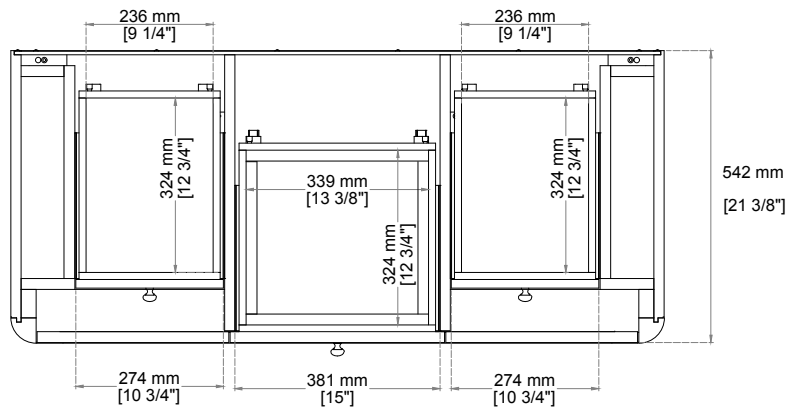

GRACYN 48" SINGLE VANITY

D125-V48-SBL
D125-V48-CSD

JAMES MARTIN VANITIES®

Top View