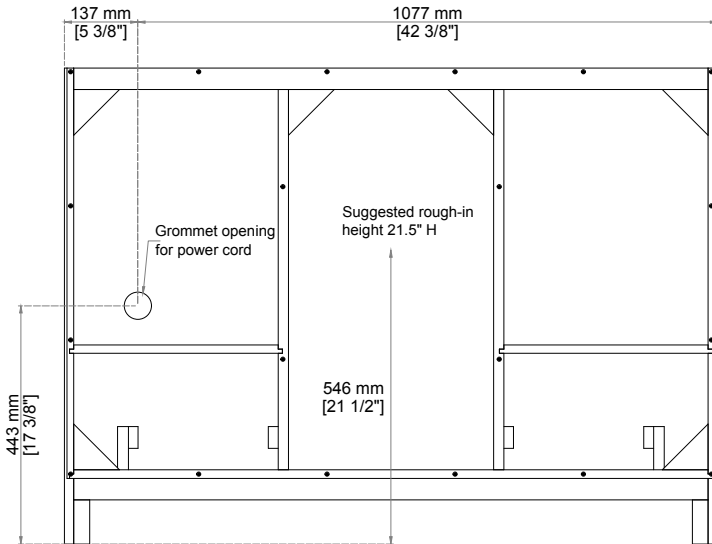

GRACYN 48" SINGLE VANITY

D125-V48-SBL
D125-V48-CSD

JAMES MARTIN
VANITIES®

Features and Materials

Solids: Ash
Veneers: Ash, Poplar
Panels: Moisture-Resistant MDF
Installation Type: Freestanding
Number of Basins: One, With Optional 3cm Top
Vanity Top Included: No, Optional 3cm Tops Available with Sinks
Overflow: Yes, Front Facing
Number of Doors: Two
Number of Drawers: Five
Number of Tip Out Style Drawers: One
Removable Organizer with Aluminum Laminate Liner
Drawer Box Material and Finish: Ash Veneers over Moisture Resistant MDF
English Dovetail Joinery
Aluminum Laminate Drawer Liners
USB/Power Component: Yes, (ETL5011080)
Cord Length: 6'6
Assembly Type: Installation of Optional 3cm Top with Sink
Assembly Type: Cabinet comes fully assembled
Hardware Material and Finish: Stainless Steel in Champagne Brass (SBL) or Satin Nickel (CSD)
Fits Drain Hole Size: 1 3/4"
Full Extension, Soft Close Glides
European Soft Close Hinges
Adjustable Levelers

Dimension

Width: 47-3/4"
Depth: 21-3/8"
Height: 34-3/4"
Rough-In Height: 21-1/2"

Visit website for warranty and installation information
<http://www.jamesmartinvanities.com>

GRACYN 48" SINGLE VANITY

D125-V48-SBL
D125-V48-CSD

GRACYN 48" SINGLE VANITY

D125-V48-SBL
D125-V48-CSD

JAMES MARTIN VANITIES®

Side View

Side View 1

Back View

Knob

All dimensions are nominal

EXTERNAL DIMENSIONS:

Length: 19-1/2"
Width: 14-3/8"
Height: 6-7/8"

INTERNAL BASIN DIMENSIONS:

Basin Length: 17-1/8"
Basin Width: 12"
Basin Depth: 4-3/8"
Fits Drain Hole Size: 1-1/2"

All dimensions are nominal