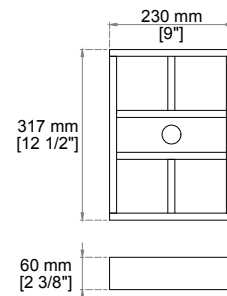

Drawer Organizer

Diagrams are of cabinet only-James Martin Optional Countertops and sinks are not shown

Visit website for warranty and installation information
<http://www.jamesmartinvanities.com>