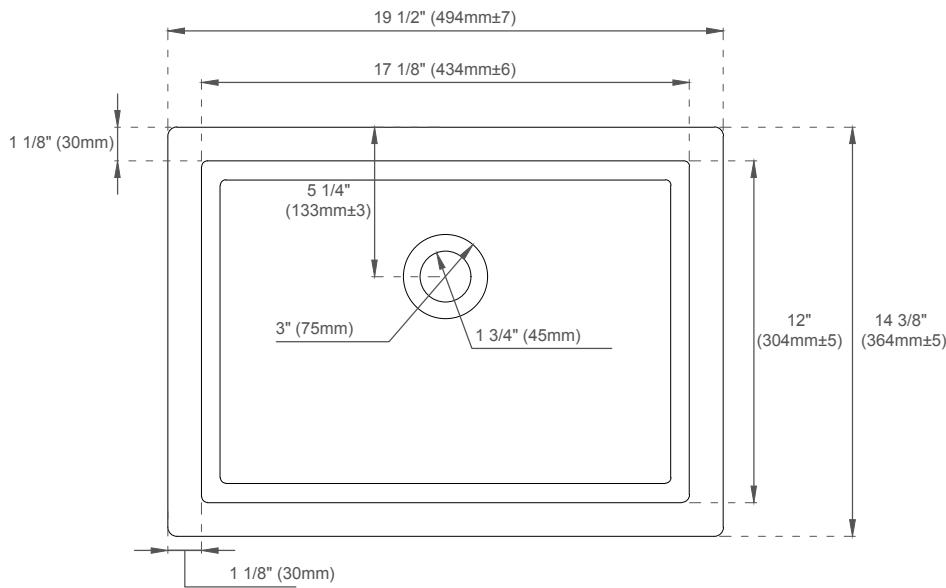

GRACYN 48" SINGLE VANITY

D125-V48-SBL
D125-V48-CSD

JAMES MARTIN
VANITIES®

Features and Materials

Solids: Ash
Veneers: Ash, Poplar
Panels: Moisture-Resistant MDF
Installation Type: Freestanding
Number of Basins: One, With Optional 3cm Top
Vanity Top Included: No, Optional 3cm Tops Available with Sinks
Overflow: Yes, Front Facing
Number of Doors: Two
Number of Drawers: Five
Number of Tip Out Style Drawers: One
Removable Organizer with Aluminum Laminate Liner
Drawer Box Material and Finish: Ash Veneers over Moisture Resistant MDF
English Dovetail Joinery
Aluminum Laminate Drawer Liners
USB/Power Component: Yes, (ETL5011080)
Cord Length: 6'6
Assembly Type: Installation of Optional 3cm Top with Sink
Assembly Type: Cabinet comes fully assembled
Hardware Material and Finish: Stainless Steel in Champagne Brass (SBL) or Satin Nickel (CSD)
Fits Drain Hole Size: 1 3/4"
Full Extension, Soft Close Glides
European Soft Close Hinges
Adjustable Levelers

Dimension

Width: 47-3/4"
Depth: 21-3/8"
Height: 34-3/4"
Rough-In Height: 21-1/2"

Visit website for warranty and installation information
<http://www.jamesmartinvanities.com>

GRACYN 48" SINGLE VANITY

D125-V48-SBL
D125-V48-CSD

JAMES MARTIN
VANITIES

ASME A112.19.2/CSA B45.1

FEATURES:

- Designed to fit with all James Martin Vanities with a 3cm Silestone quartz top
- Sink Material: Porcelain
- Integrated overflow
- Sink shape: Rectangular with straight sides
- Sink ships in a separate carton from top and vanity
- Sink clips and hardware are not included. All mounting hardware ships with the 3cm quartz tops
- Drain included: NO
- Faucet included: NO
- Overflow cover: NO

EXTERNAL DIMENSIONS:

Length: 19-1/2"
Width: 14-3/8"
Height: 6-7/8"

INTERNAL BASIN DIMENSIONS:

Basin Length: 17-1/8"
Basin Width: 12"
Basin Depth: 4-3/8"
Fits Drain Hole Size: 1-1/2"

All dimensions are nominal