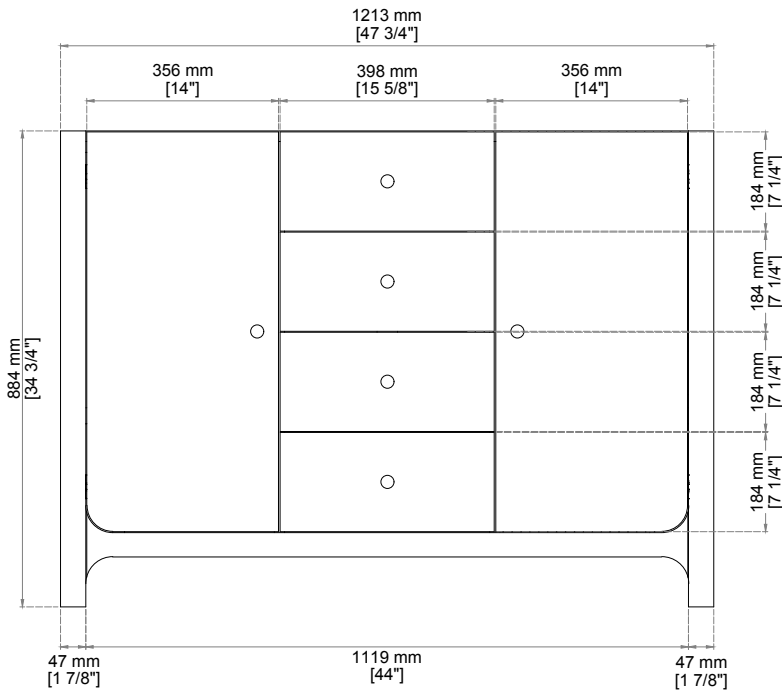

GRACYN 48" SINGLE VANITY

D125-V48-SBL
D125-V48-CSD

JAMES MARTIN VANITIES®

Front View

Drawer Organizer

Diagrams are of cabinet only-James Martin Optional Countertops and sinks are not shown

Visit website for warranty and installation information
<http://www.jamesmartinvanities.com>