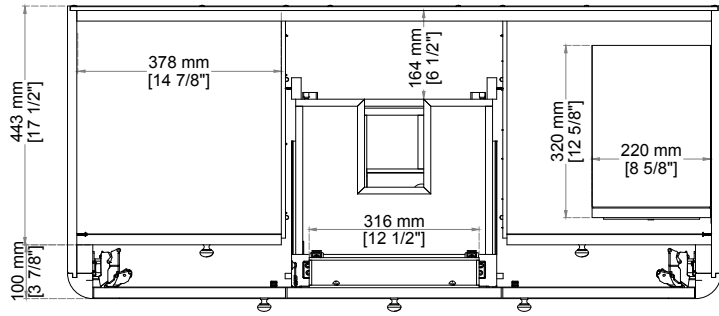

GRACYN 48" SINGLE VANITY

D125-V48-SBL
D125-V48-CSD

JAMES MARTIN VANITIES®

Top View