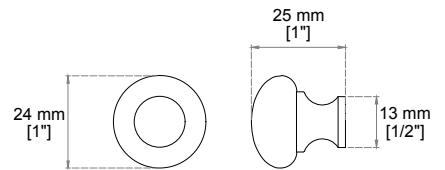

GRACYN 48" SINGLE VANITY

D125-V48-SBL
D125-V48-CSD

JAMES MARTIN
VANITIES®

Features and Materials

Solids: Ash
Veneers: Ash, Poplar
Panels: Moisture-Resistant MDF
Installation Type: Freestanding
Number of Basins: One, With Optional 3cm Top
Vanity Top Included: No, Optional 3cm Tops Available with Sinks
Overflow: Yes, Front Facing
Number of Doors: Two
Number of Drawers: Five
Number of Tip Out Style Drawers: One
Removable Organizer with Aluminum Laminate Liner
Drawer Box Material and Finish: Ash Veneers over Moisture Resistant MDF
English Dovetail Joinery
Aluminum Laminate Drawer Liners
USB/Power Component: Yes, (ETL5011080)
Cord Length: 6'6
Assembly Type: Installation of Optional 3cm Top with Sink
Assembly Type: Cabinet comes fully assembled
Hardware Material and Finish: Stainless Steel in Champagne Brass (SBL) or Satin Nickel (CSD)
Fits Drain Hole Size: 1 3/4"
Full Extension, Soft Close Glides
European Soft Close Hinges
Adjustable Levelers

Dimension

Width: 47-3/4"
Depth: 21-3/8"
Height: 34-3/4"
Rough-In Height: 21-1/2"

Visit website for warranty and installation information
<http://www.jamesmartinvanities.com>

GRACYN 48" SINGLE VANITY

D125-V48-SBL
D125-V48-CSD

GRACYN 48" SINGLE VANITY

D125-V48-SBL
D125-V48-CSD

JAMES MARTIN VANITIES®

Side View

Side View 1

Back View

Knob

All dimensions are nominal

EXTERNAL DIMENSIONS:

Length: 19-1/2"
Width: 14-3/8"
Height: 6-7/8"

INTERNAL BASIN DIMENSIONS:

Basin Length: 17-1/8"
Basin Width: 12"
Basin Depth: 4-3/8"
Fits Drain Hole Size: 1-1/2"

All dimensions are nominal