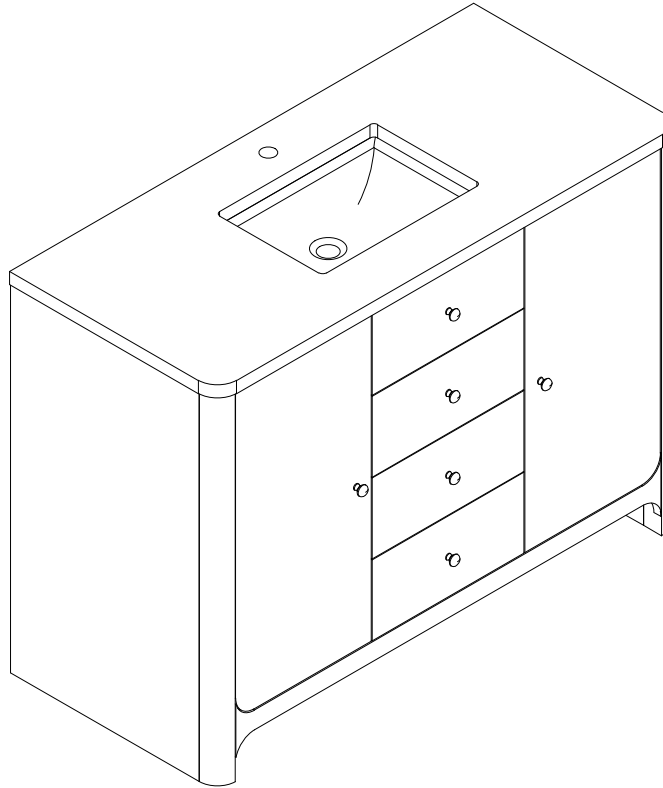

GRACYN 48" SINGLE VANITY

D125-V48-SBL
D125-V48-CSD

JAMES MARTIN
VANITIES®

Features and Materials

Solids: Ash
Veneers: Ash, Poplar
Panels: Moisture-Resistant MDF
Installation Type: Freestanding
Number of Basins: One, With Optional 3cm Top
Vanity Top Included: No, Optional 3cm Tops Available with Sinks
Overflow: Yes, Front Facing
Number of Doors: Two
Number of Drawers: Five
Number of Tip Out Style Drawers: One
Removable Organizer with Aluminum Laminate Liner
Drawer Box Material and Finish: Ash Veneers over Moisture Resistant MDF
English Dovetail Joinery
Aluminum Laminate Drawer Liners
USB/Power Component: Yes, (ETL5011080)
Cord Length: 6'6
Assembly Type: Installation of Optional 3cm Top with Sink
Assembly Type: Cabinet comes fully assembled
Hardware Material and Finish: Stainless Steel in Champagne Brass (SBL) or Satin Nickel (CSD)
Fits Drain Hole Size: 1 3/4"
Full Extension, Soft Close Glides
European Soft Close Hinges
Adjustable Levelers

Dimension

Width: 47-3/4"
Depth: 21-3/8"
Height: 34-3/4"
Rough-In Height: 21-1/2"

Visit website for warranty and installation information
<http://www.jamesmartinvanities.com>

GRACYN 48" SINGLE VANITY

D125-V48-SBL
D125-V48-CSD

GRACYN 48" SINGLE VANITY

D125-V48-SBL
D125-V48-CSD

JAMES MARTIN VANITIES®

Side View

Side View 1

Back View

Knob

All dimensions are nominal

EXTERNAL DIMENSIONS:

Length: 19-1/2"
Width: 14-3/8"
Height: 6-7/8"

INTERNAL BASIN DIMENSIONS:

Basin Length: 17-1/8"
Basin Width: 12"
Basin Depth: 4-3/8"
Fits Drain Hole Size: 1-1/2"

All dimensions are nominal