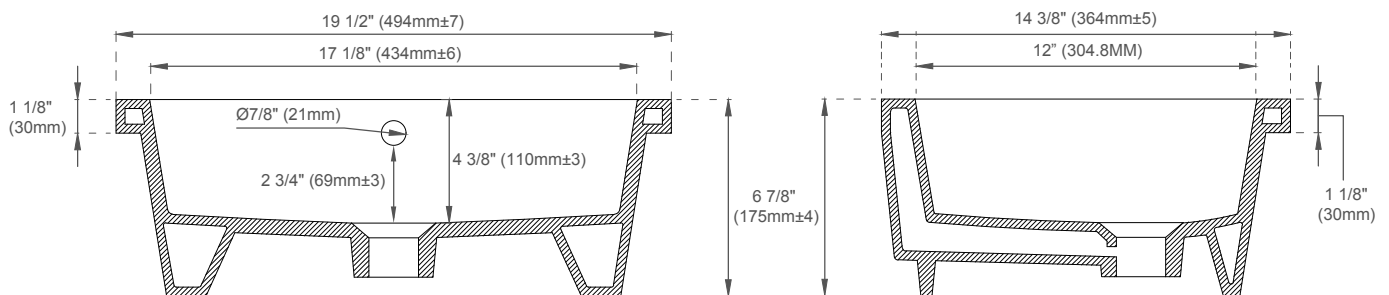

Dimension

Width: 59-3/4"
Depth: 22-7/8"
Height: 32-5/8"
Rough-In Height: 21-1/2"

60"D BRITTANY VANITY

650-V60D-M-BKO 650-V60D-M-SC
 650-V60D-M-BNM 650-V60D-M-SGR
 650-V60D-M-SBR 650-V60D-M-UGR
 655-V60D-M-BW 650-V60D-M-VBL

JAMES MARTIN
VANITIES

FEATURES:

- Designed to fit with all James Martin Vanities with a 3cm Silestone quartz top
- Sink Material: Porcelain
- Integrated overflow
- Sink shape: Rectangular with straight sides
- Sink ships in a separate carton from top and vanity
- Sink clips and hardware are not included. All mounting hardware ships with the 3cm quartz tops
- Drain included: NO
- Faucet included: NO
- Overflow cover: NO

EXTERNAL DIMENSIONS:

Length: 19-1/2"
Width: 14-3/8"
Height: 6-7/8"

INTERNAL BASIN DIMENSIONS:

Basin Length: 17-1/8"
Basin Width: 12"
Basin Depth: 4-3/8"
Fits Drain Hole Size: 1-1/2"

All dimensions are nominal