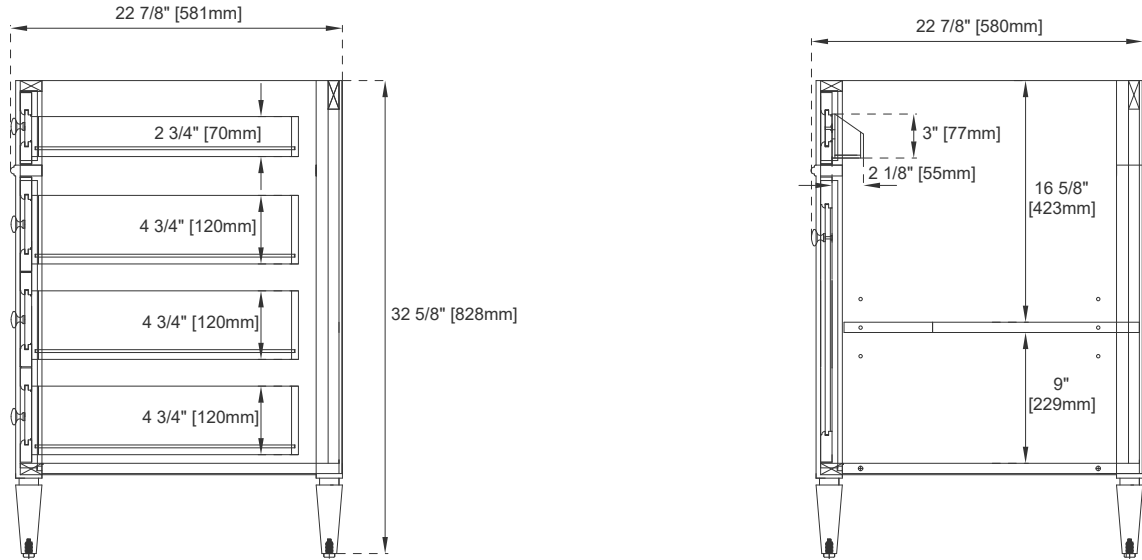

60"D BRITTANY VANITY

650-V60D-M-BKO 650-V60D-M-SC
650-V60D-M-BNM 650-V60D-M-SGR
650-V60D-M-SBR 650-V60D-M-UGR
655-V60D-M-BW 650-V60D-M-VBL

JAMES MARTIN

VANITIES

FREEPOWER COMPATIBLE

Features and Materials

Solids: BKO/BNM/BW/SC/SGR/UGR/VBL- Yellow Poplar;
SBR- Para Wood and Yellow Poplar
Veneers: BNM- Birch; SBR- Para Wood
Panels: Plywood
Installation Type: Floor Standing
Number of Basins: Two
Vanity Top Included: No, Optional 3cm Tops Available with Sinks
Optional Wooden Backsplash
Basins Included: No
Overflow: Yes, Front Facing
Number of Doors: Two
Number of Drawers: Four
Number of Tip Outs: Two
Assembly Type: Installation of Optional 3cm Top with Sink
Drawer Box Material and Construction: 12mm Plywood/English Dovetail Joinery
Hardware Material and Finish: Zinc Alloy in Satin Nickel Color
Fits Drain Hole Size: 1 3/4"
Full Extension, Soft Close Glides
European Soft Close Hinges
Aluminum Laminate Drawer Liners
Adjustable Levelers

Dimension

Width: 59-3/4"
Depth: 22-7/8"
Height: 32-5/8"
Rough-In Height: 21-1/2"

60"D BRITTANY VANITY

650-V60D-M-BKO 650-V60D-M-SC
 650-V60D-M-BNM 650-V60D-M-SGR
 650-V60D-M-SBR 650-V60D-M-UGR
 655-V60D-M-BW 650-V60D-M-VBL

60"D BRITTANY VANITY

650-V60D-M-BKO 650-V60D-M-SC
 650-V60D-M-BNM 650-V60D-M-SGR
 650-V60D-M-SBR 650-V60D-M-UGR
 655-V60D-M-BW 650-V60D-M-VBL

JAMES MARTIN VANITIES

Side View

Back View

All dimensions are nominal

EXTERNAL DIMENSIONS:

Length: 19-1/2"
Width: 14-3/8"
Height: 6-7/8"

INTERNAL BASIN DIMENSIONS:

Basin Length: 17-1/8"
Basin Width: 12"
Basin Depth: 4-3/8"
Fits Drain Hole Size: 1-1/2"

All dimensions are nominal