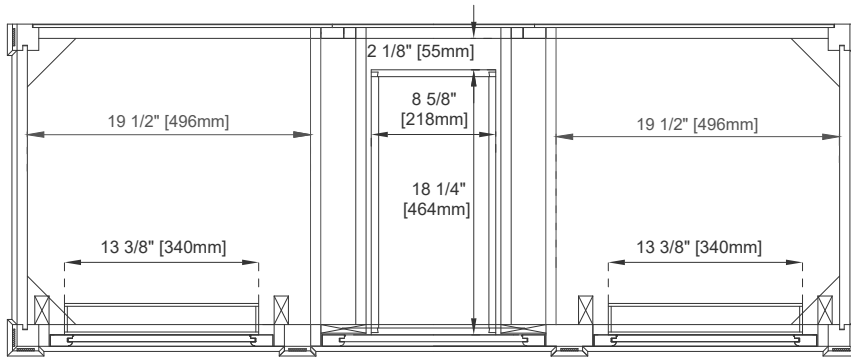

60"D BRITTANY VANITY

650-V60D-M-BKO   650-V60D-M-SC
650-V60D-M-BNM   650-V60D-M-SGR
650-V60D-M-SBR   650-V60D-M-UGR
655-V60D-M-BW   650-V60D-M-VBL

JAMES MARTIN VANITIES

Top View