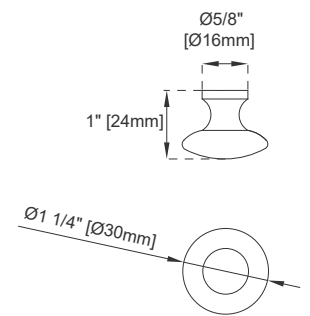

60"D BRITTANY VANITY

650-V60D-M-BKO   650-V60D-M-SC
650-V60D-M-BNM   650-V60D-M-SGR
650-V60D-M-SBR   650-V60D-M-UGR
655-V60D-M-BW   650-V60D-M-VBL

JAMES MARTIN VANITIES

Top View