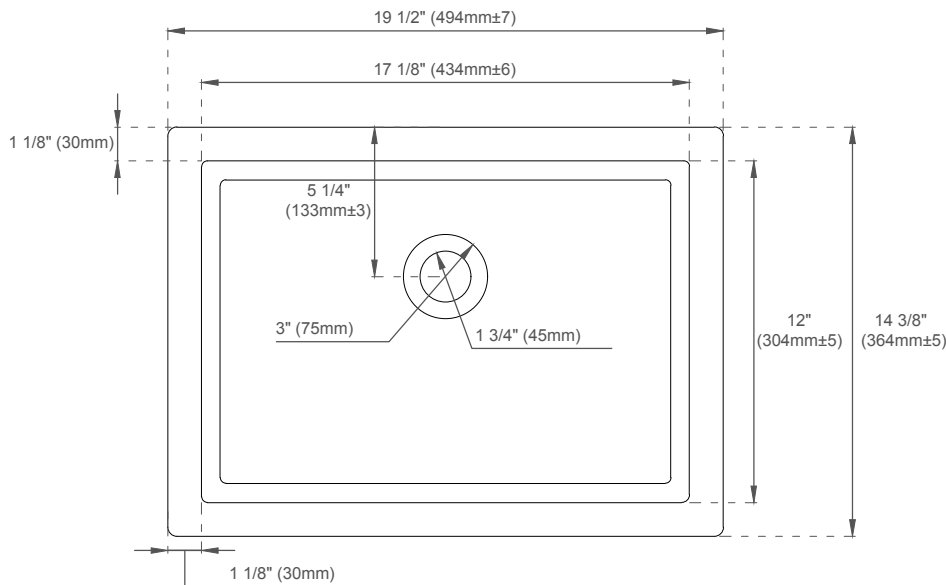

Dimension

Width: 59-3/4"
Depth: 22-7/8"
Height: 32-5/8"
Rough-In Height: 21-1/2"

60"D BRITTANY VANITY

650-V60D-M-BKO 650-V60D-M-SC
 650-V60D-M-BNM 650-V60D-M-SGR
 650-V60D-M-SBR 650-V60D-M-UGR
 655-V60D-M-BW 650-V60D-M-VBL

JAMES MARTIN
VANITIES

FEATURES:

- Designed to fit with all James Martin Vanities with a 3cm Silestone quartz top
- Sink Material: Porcelain
- Integrated overflow
- Sink shape: Rectangular with straight sides
- Sink ships in a separate carton from top and vanity
- Sink clips and hardware are not included. All mounting hardware ships with the 3cm quartz tops
- Drain included: NO
- Faucet included: NO
- Overflow cover: NO

EXTERNAL DIMENSIONS:

Length: 19-1/2"
Width: 14-3/8"
Height: 6-7/8"

INTERNAL BASIN DIMENSIONS:

Basin Length: 17-1/8"
Basin Width: 12"
Basin Depth: 4-3/8"
Fits Drain Hole Size: 1-1/2"

All dimensions are nominal