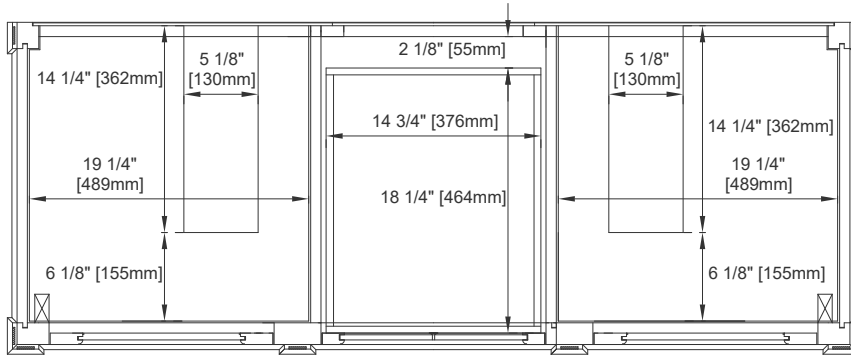

60"D BRITTANY VANITY

650-V60D-M-BKO   650-V60D-M-SC
650-V60D-M-BNM   650-V60D-M-SGR
650-V60D-M-SBR   650-V60D-M-UGR
655-V60D-M-BW   650-V60D-M-VBL

JAMES MARTIN VANITIES

Top View