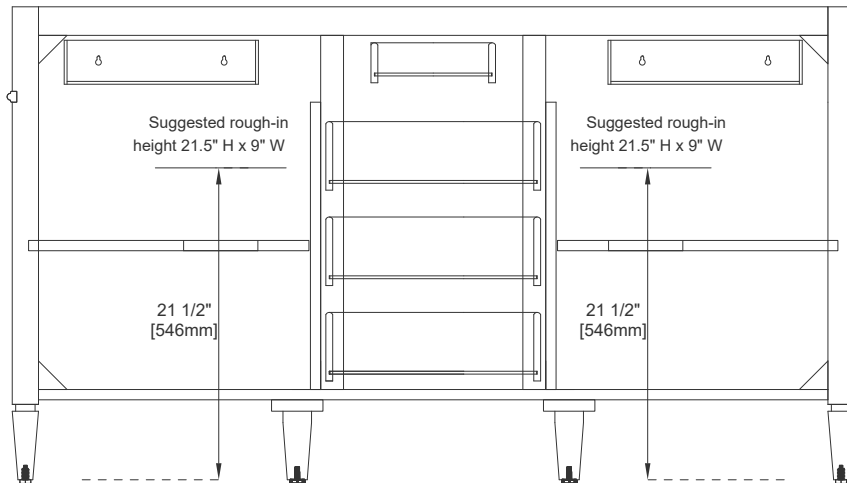

Dimension

Width: 59-3/4"
Depth: 22-7/8"
Height: 32-5/8"
Rough-In Height: 21-1/2"

60"D BRITTANY VANITY

650-V60D-M-BKO 650-V60D-M-SC
 650-V60D-M-BNM 650-V60D-M-SGR
 650-V60D-M-SBR 650-V60D-M-UGR
 655-V60D-M-BW 650-V60D-M-VBL

JAMES MARTIN VANITIES

Top View

Knob

Front View

All dimensions are nominal

Diagrams are of cabinet only—James Martin Optional Countertops and sinks are not shown

Visit website for warranty and installation information
www.jamesmartinvanities.com

60"D BRITTANY VANITY

650-V60D-M-BKO 650-V60D-M-SC
 650-V60D-M-BNM 650-V60D-M-SGR
 650-V60D-M-SBR 650-V60D-M-UGR
 655-V60D-M-BW 650-V60D-M-VBL

JAMES MARTIN VANITIES

Side View

Back View

All dimensions are nominal

EXTERNAL DIMENSIONS:

Length: 19-1/2"
Width: 14-3/8"
Height: 6-7/8"

INTERNAL BASIN DIMENSIONS:

Basin Length: 17-1/8"
Basin Width: 12"
Basin Depth: 4-3/8"
Fits Drain Hole Size: 1-1/2"

All dimensions are nominal