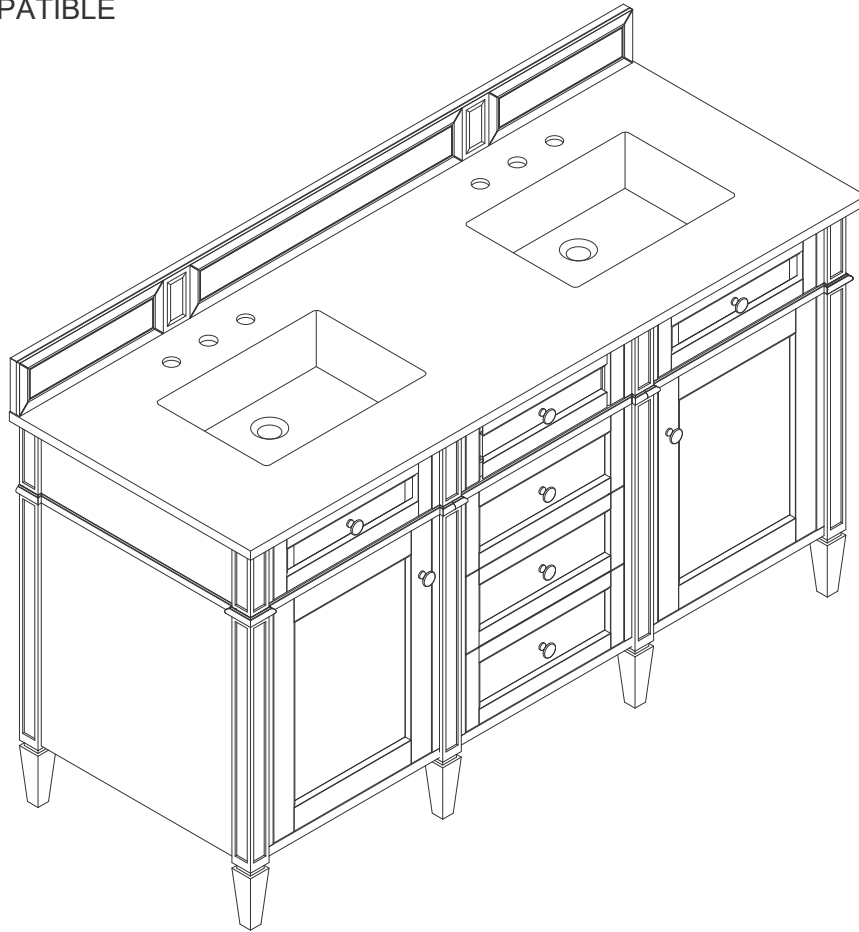

60"D BRITTANY VANITY

650-V60D-M-BKO 650-V60D-M-SC
650-V60D-M-BNM 650-V60D-M-SGR
650-V60D-M-SBR 650-V60D-M-UGR
655-V60D-M-BW 650-V60D-M-VBL

JAMES MARTIN

VANITIES

FREEPOWER COMPATIBLE

Features and Materials

Solids: BKO/BNM/BW/SC/SGR/UGR/VBL- Yellow Poplar;
SBR- Para Wood and Yellow Poplar
Veneers: BNM- Birch; SBR- Para Wood
Panels: Plywood
Installation Type: Floor Standing
Number of Basins: Two
Vanity Top Included: No, Optional 3cm Tops Available with Sinks
Optional Wooden Backsplash
Basins Included: No
Overflow: Yes, Front Facing
Number of Doors: Two
Number of Drawers: Four
Number of Tip Outs: Two
Assembly Type: Installation of Optional 3cm Top with Sink
Drawer Box Material and Construction: 12mm Plywood/English Dovetail Joinery
Hardware Material and Finish: Zinc Alloy in Satin Nickel Color
Fits Drain Hole Size: 1 3/4"
Full Extension, Soft Close Glides
European Soft Close Hinges
Aluminum Laminate Drawer Liners
Adjustable Levelers

Dimension

Width: 59-3/4"
Depth: 22-7/8"
Height: 32-5/8"
Rough-In Height: 21-1/2"

60"D BRITTANY VANITY

650-V60D-M-BKO 650-V60D-M-SC
 650-V60D-M-BNM 650-V60D-M-SGR
 650-V60D-M-SBR 650-V60D-M-UGR
 655-V60D-M-BW 650-V60D-M-VBL