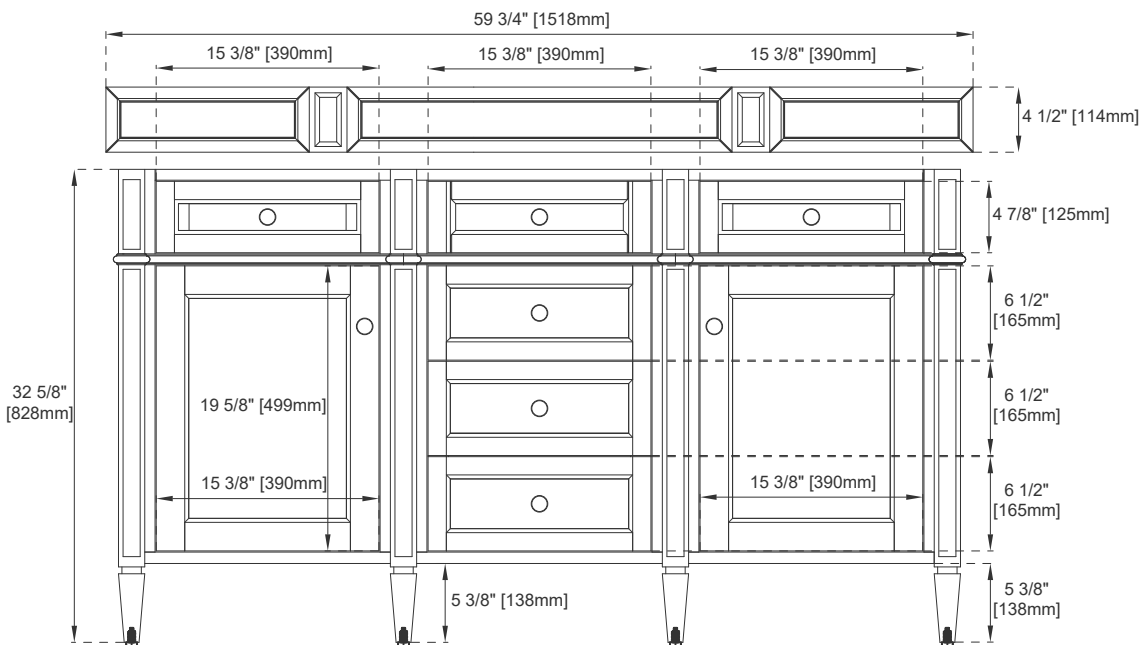

Knob

Front View