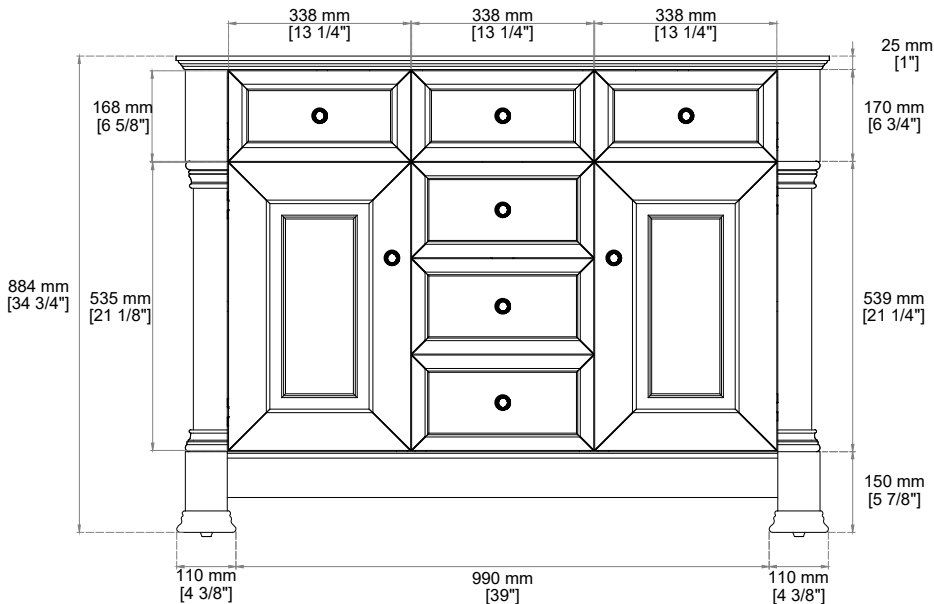

BROOKFIELD 48" SINGLE VANITY

547-V48-BKO
547-V48-HNO
547-V48-PCN

JAMES MARTIN VANITIES®

FREEPOWER COMPATIBLE

Features and Materials

Solids: Poplar
Veneers: Poplar
Panels: Plywood
Wooden Backsplash
Installation Type: Freestanding
Number of Basins: One, With Optional 3cm Top
Vanity Top Included: No, Optional 3cm Tops Available with Sinks
Overflow: Yes, Front Facing
Number of Doors: Two
Number of Drawers: Four
Drawer Box Material and Construction: 12mm, Plywood
English Dovetail Joinery
Aluminum Laminate Drawer Liners
Assembly Type: Installation of Optional 3cm Top with Sink
Assembly Type: Cabinet comes fully assembled
Hardware Material and Finish: Antimony in Champagne Brass
Fits Drain Hole Size: 1 3/4"
Full Extension, Soft Close Glides
European Soft Close Hinges
Adjustable Levelers

Dimension

Width: 47-3/4"
Depth: 23-3/8"
Height: 34-3/4"
Rough-In Height: 21-1/2"

Knob

Visit website for warranty and installation information
<http://www.jamesmartinvanities.com>

BROOKFIELD 48" SINGLE VANITY

547-V48-BKO
547-V48-HNO
547-V48-PCN

JAMES MARTIN VANITIES®

Back Splash

Top View 2

Top View 1

Front View

All dimensions are nominal

Diagrams are of cabinet only-James Martin Optional Countertops and sinks are not shown

EXTERNAL DIMENSIONS:

Length: 19-1/2"
Width: 14-3/8"
Height: 6-7/8"

INTERNAL BASIN DIMENSIONS:

Basin Length: 17-1/8"
Basin Width: 12"
Basin Depth: 4-3/8"
Fits Drain Hole Size: 1-1/2"

All dimensions are nominal