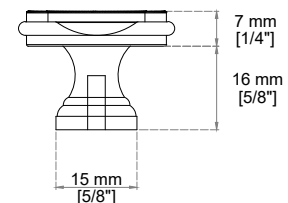

BROOKFIELD 48" SINGLE VANITY

547-V48-BKO
547-V48-HNO
547-V48-PCN

JAMES MARTIN VANITIES®

FREEPOWER COMPATIBLE

Features and Materials

Solids: Poplar
Veneers: Poplar
Panels: Plywood
Wooden Backsplash
Installation Type: Freestanding
Number of Basins: One, With Optional 3cm Top
Vanity Top Included: No, Optional 3cm Tops Available with Sinks
Overflow: Yes, Front Facing
Number of Doors: Two
Number of Drawers: Four
Drawer Box Material and Construction: 12mm, Plywood
English Dovetail Joinery
Aluminum Laminate Drawer Liners
Assembly Type: Installation of Optional 3cm Top with Sink
Assembly Type: Cabinet comes fully assembled
Hardware Material and Finish: Antimony in Champagne Brass
Fits Drain Hole Size: 1 3/4"
Full Extension, Soft Close Glides
European Soft Close Hinges
Adjustable Levelers

Dimension

Width: 47-3/4"
Depth: 23-3/8"
Height: 34-3/4"
Rough-In Height: 21-1/2"

Knob

Visit website for warranty and installation information
<http://www.jamesmartinvanities.com>

BROOKFIELD 48" SINGLE VANITY

EXTERNAL DIMENSIONS:

Length: 19-1/2"
Width: 14-3/8"
Height: 6-7/8"

INTERNAL BASIN DIMENSIONS:

Basin Length: 17-1/8"
Basin Width: 12"
Basin Depth: 4-3/8"
Fits Drain Hole Size: 1-1/2"

All dimensions are nominal