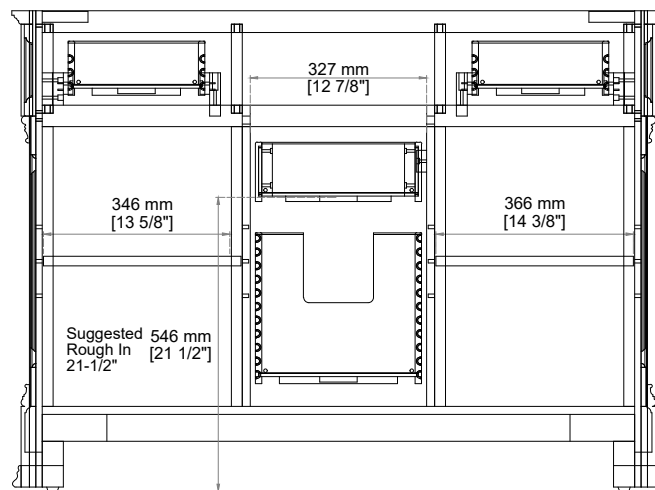

BROOKFIELD 48" SINGLE VANITY

547-V48-BKO
547-V48-HNO
547-V48-PCN

JAMES MARTIN VANITIES®

FREEPOWER COMPATIBLE

Features and Materials

Solids: Poplar
Veneers: Poplar
Panels: Plywood
Wooden Backsplash
Installation Type: Freestanding
Number of Basins: One, With Optional 3cm Top
Vanity Top Included: No, Optional 3cm Tops Available with Sinks
Overflow: Yes, Front Facing
Number of Doors: Two
Number of Drawers: Four
Drawer Box Material and Construction: 12mm, Plywood
English Dovetail Joinery
Aluminum Laminate Drawer Liners
Assembly Type: Installation of Optional 3cm Top with Sink
Assembly Type: Cabinet comes fully assembled
Hardware Material and Finish: Antimony in Champagne Brass
Fits Drain Hole Size: 1 3/4"
Full Extension, Soft Close Glides
European Soft Close Hinges
Adjustable Levelers

Dimension

Width: 47-3/4"
Depth: 23-3/8"
Height: 34-3/4"
Rough-In Height: 21-1/2"

Knob

Visit website for warranty and installation information
<http://www.jamesmartinvanities.com>

BROOKFIELD 48" SINGLE VANITY

Visit website for warranty and installation information
<http://www.jamesmartinvanities.com>

BROOKFIELD 48" SINGLE VANITY

547-V48-BKO
 547-V48-HNO
 547-V48-PCN

Side View 2

Side View 1

Back View

All dimensions are nominal

EXTERNAL DIMENSIONS:

Length: 19-1/2"
Width: 14-3/8"
Height: 6-7/8"

INTERNAL BASIN DIMENSIONS:

Basin Length: 17-1/8"
Basin Width: 12"
Basin Depth: 4-3/8"
Fits Drain Hole Size: 1-1/2"

All dimensions are nominal