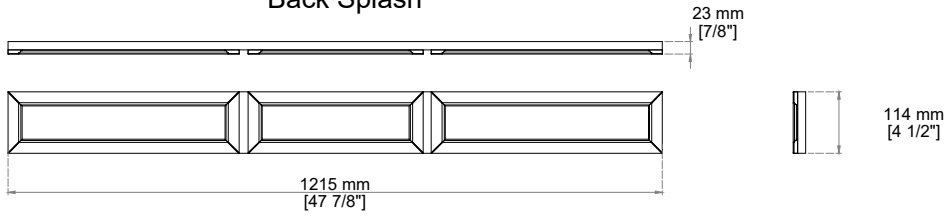

BROOKFIELD 48" SINGLE VANITY

547-V48-BKO
547-V48-HNO
547-V48-PCN

JAMES MARTIN VANITIES®

FREEPOWER COMPATIBLE

Features and Materials

Solids: Poplar
Veneers: Poplar
Panels: Plywood
Wooden Backsplash
Installation Type: Freestanding
Number of Basins: One, With Optional 3cm Top
Vanity Top Included: No, Optional 3cm Tops Available with Sinks
Overflow: Yes, Front Facing
Number of Doors: Two
Number of Drawers: Four
Drawer Box Material and Construction: 12mm, Plywood
English Dovetail Joinery
Aluminum Laminate Drawer Liners
Assembly Type: Installation of Optional 3cm Top with Sink
Assembly Type: Cabinet comes fully assembled
Hardware Material and Finish: Antimony in Champagne Brass
Fits Drain Hole Size: 1 3/4"
Full Extension, Soft Close Glides
European Soft Close Hinges
Adjustable Levelers

Dimension

Width: 47-3/4"
Depth: 23-3/8"
Height: 34-3/4"
Rough-In Height: 21-1/2"

Knob

Visit website for warranty and installation information
<http://www.jamesmartinvanities.com>

BROOKFIELD 48" SINGLE VANITY

547-V48-BKO
547-V48-HNO
547-V48-PCN

JAMES MARTIN VANITIES®

Back Splash

Top View 2

Top View 1

Front View

All dimensions are nominal

Diagrams are of cabinet only-James Martin Optional Countertops and sinks are not shown

EXTERNAL DIMENSIONS:

Length: 19-1/2"
Width: 14-3/8"
Height: 6-7/8"

INTERNAL BASIN DIMENSIONS:

Basin Length: 17-1/8"
Basin Width: 12"
Basin Depth: 4-3/8"
Fits Drain Hole Size: 1-1/2"

All dimensions are nominal