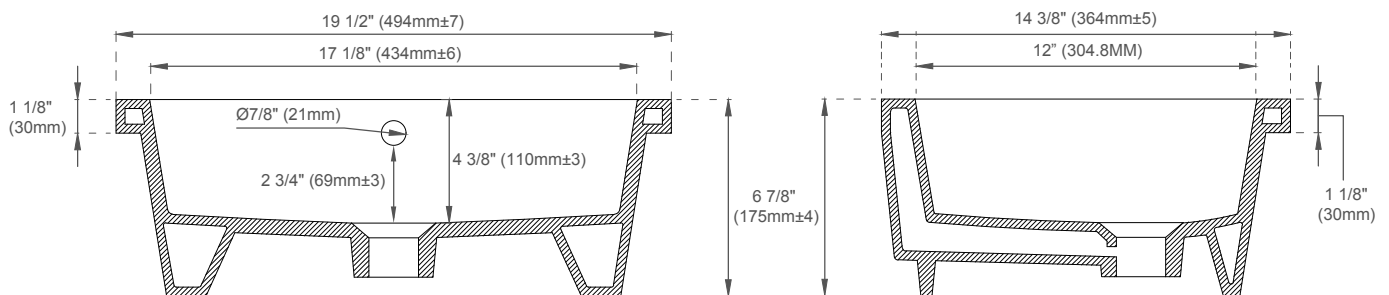

JAMES MARTIN
VANITIES

FEATURES:

- Designed to fit with all James Martin Vanities with a 3cm Silestone quartz top
- Sink Material: Porcelain
- Integrated overflow
- Sink shape: Rectangular with straight sides
- Sink ships in a separate carton from top and vanity
- Sink clips and hardware are not included. All mounting hardware ships with the 3cm quartz tops
- Drain included: NO
- Faucet included: NO
- Overflow cover: NO

EXTERNAL DIMENSIONS:

Length: 19-1/2"
Width: 14-3/8"
Height: 6-7/8"

INTERNAL BASIN DIMENSIONS:

Basin Length: 17-1/8"
Basin Width: 12"
Basin Depth: 4-3/8"
Fits Drain Hole Size: 1-1/2"

All dimensions are nominal