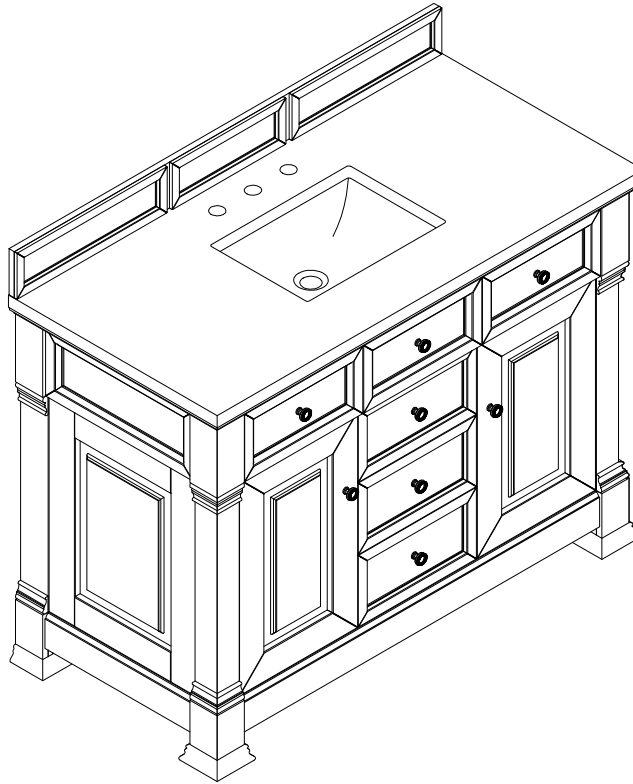

BROOKFIELD 48" SINGLE VANITY

547-V48-BKO
547-V48-HNO
547-V48-PCN

JAMES MARTIN VANITIES®

FREEPOWER COMPATIBLE

Features and Materials

Solids: Poplar
Veneers: Poplar
Panels: Plywood
Wooden Backsplash
Installation Type: Freestanding
Number of Basins: One, With Optional 3cm Top
Vanity Top Included: No, Optional 3cm Tops Available with Sinks
Overflow: Yes, Front Facing
Number of Doors: Two
Number of Drawers: Four
Drawer Box Material and Construction: 12mm, Plywood
English Dovetail Joinery
Aluminum Laminate Drawer Liners
Assembly Type: Installation of Optional 3cm Top with Sink
Assembly Type: Cabinet comes fully assembled
Hardware Material and Finish: Antimony in Champagne Brass
Fits Drain Hole Size: 1 3/4"
Full Extension, Soft Close Glides
European Soft Close Hinges
Adjustable Levelers

Dimension

Width: 47-3/4"
Depth: 23-3/8"
Height: 34-3/4"
Rough-In Height: 21-1/2"

Knob

Visit website for warranty and installation information
<http://www.jamesmartinvanities.com>

BROOKFIELD 48" SINGLE VANITY

547-V48-BKO
547-V48-HNO
547-V48-PCN

JAMES MARTIN VANITIES®

Back Splash

Top View 2

Top View 1

Front View

All dimensions are nominal

Diagrams are of cabinet only-James Martin Optional Countertops and sinks are not shown