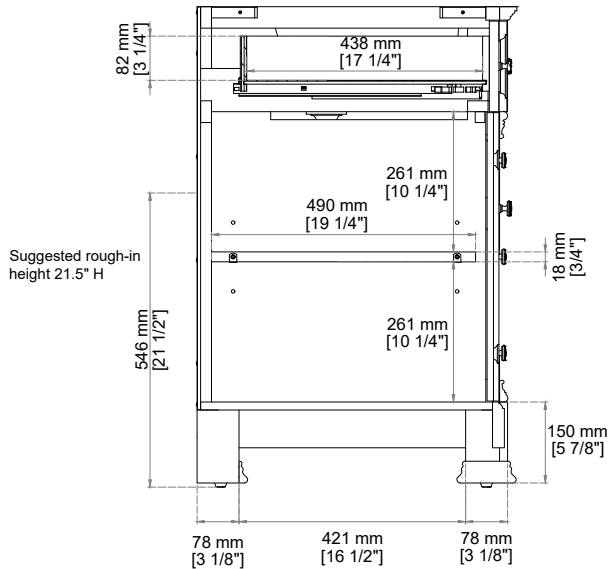

BROOKFIELD 48" SINGLE VANITY

547-V48-BKO
547-V48-HNO
547-V48-PCN

JAMES MARTIN VANITIES®

FREEPOWER COMPATIBLE

Features and Materials

Solids: Poplar
Veneers: Poplar
Panels: Plywood
Wooden Backsplash
Installation Type: Freestanding
Number of Basins: One, With Optional 3cm Top
Vanity Top Included: No, Optional 3cm Tops Available with Sinks
Overflow: Yes, Front Facing
Number of Doors: Two
Number of Drawers: Four
Drawer Box Material and Construction: 12mm, Plywood
English Dovetail Joinery
Aluminum Laminate Drawer Liners
Assembly Type: Installation of Optional 3cm Top with Sink
Assembly Type: Cabinet comes fully assembled
Hardware Material and Finish: Antimony in Champagne Brass
Fits Drain Hole Size: 1 3/4"
Full Extension, Soft Close Glides
European Soft Close Hinges
Adjustable Levelers

Dimension

Width: 47-3/4"
Depth: 23-3/8"
Height: 34-3/4"
Rough-In Height: 21-1/2"

Knob

Visit website for warranty and installation information
<http://www.jamesmartinvanities.com>

BROOKFIELD 48" SINGLE VANITY

Visit website for warranty and installation information
<http://www.jamesmartinvanities.com>

BROOKFIELD 48" SINGLE VANITY

547-V48-BKO
 547-V48-HNO
 547-V48-PCN

Side View 2

Side View 1

Back View

All dimensions are nominal

EXTERNAL DIMENSIONS:

Length: 19-1/2"
Width: 14-3/8"
Height: 6-7/8"

INTERNAL BASIN DIMENSIONS:

Basin Length: 17-1/8"
Basin Width: 12"
Basin Depth: 4-3/8"
Fits Drain Hole Size: 1-1/2"

All dimensions are nominal