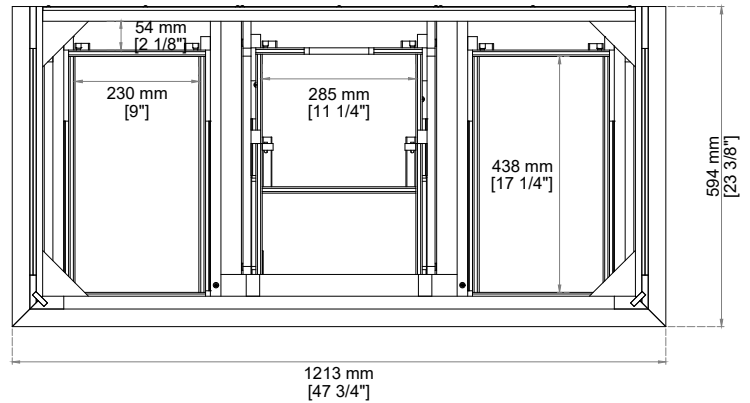

BROOKFIELD 48" SINGLE VANITY

547-V48-BKO
547-V48-HNO
547-V48-PCN

JAMES MARTIN VANITIES®

FREEPOWER COMPATIBLE

Features and Materials

Solids: Poplar
Veneers: Poplar
Panels: Plywood
Wooden Backsplash
Installation Type: Freestanding
Number of Basins: One, With Optional 3cm Top
Vanity Top Included: No, Optional 3cm Tops Available with Sinks
Overflow: Yes, Front Facing
Number of Doors: Two
Number of Drawers: Four
Drawer Box Material and Construction: 12mm, Plywood
English Dovetail Joinery
Aluminum Laminate Drawer Liners
Assembly Type: Installation of Optional 3cm Top with Sink
Assembly Type: Cabinet comes fully assembled
Hardware Material and Finish: Antimony in Champagne Brass
Fits Drain Hole Size: 1 3/4"
Full Extension, Soft Close Glides
European Soft Close Hinges
Adjustable Levelers

Dimension

Width: 47-3/4"
Depth: 23-3/8"
Height: 34-3/4"
Rough-In Height: 21-1/2"

Knob

Visit website for warranty and installation information
<http://www.jamesmartinvanities.com>

BROOKFIELD 48" SINGLE VANITY

547-V48-BKO
547-V48-HNO
547-V48-PCN

JAMES MARTIN VANITIES®

Back Splash

Top View 2

Top View 1

Front View

All dimensions are nominal

Diagrams are of cabinet only-James Martin Optional Countertops and sinks are not shown

EXTERNAL DIMENSIONS:

Length: 19-1/2"
Width: 14-3/8"
Height: 6-7/8"

INTERNAL BASIN DIMENSIONS:

Basin Length: 17-1/8"
Basin Width: 12"
Basin Depth: 4-3/8"
Fits Drain Hole Size: 1-1/2"

All dimensions are nominal