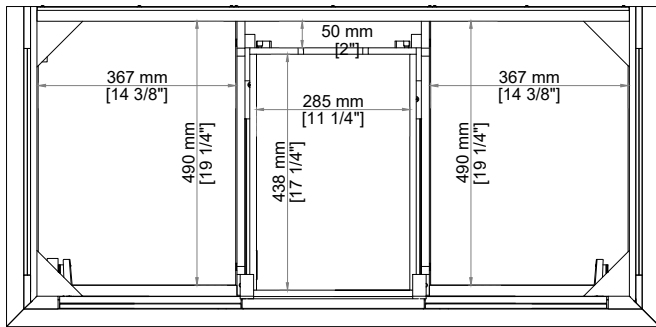

BROOKFIELD 48" SINGLE VANITY

547-V48-BKO
547-V48-HNO
547-V48-PCN

JAMES MARTIN VANITIES®

FREEPOWER COMPATIBLE

Features and Materials

Solids: Poplar
Veneers: Poplar
Panels: Plywood
Wooden Backsplash
Installation Type: Freestanding
Number of Basins: One, With Optional 3cm Top
Vanity Top Included: No, Optional 3cm Tops Available with Sinks
Overflow: Yes, Front Facing
Number of Doors: Two
Number of Drawers: Four
Drawer Box Material and Construction: 12mm, Plywood
English Dovetail Joinery
Aluminum Laminate Drawer Liners
Assembly Type: Installation of Optional 3cm Top with Sink
Assembly Type: Cabinet comes fully assembled
Hardware Material and Finish: Antimony in Champagne Brass
Fits Drain Hole Size: 1 3/4"
Full Extension, Soft Close Glides
European Soft Close Hinges
Adjustable Levelers

Dimension

Width: 47-3/4"
Depth: 23-3/8"
Height: 34-3/4"
Rough-In Height: 21-1/2"

Knob

Visit website for warranty and installation information
<http://www.jamesmartinvanities.com>

BROOKFIELD 48" SINGLE VANITY

547-V48-BKO
547-V48-HNO
547-V48-PCN

JAMES MARTIN VANITIES®

Back Splash

Top View 2

Top View 1

Front View

All dimensions are nominal

Diagrams are of cabinet only-James Martin Optional Countertops and sinks are not shown

EXTERNAL DIMENSIONS:

Length: 19-1/2"
Width: 14-3/8"
Height: 6-7/8"

INTERNAL BASIN DIMENSIONS:

Basin Length: 17-1/8"
Basin Width: 12"
Basin Depth: 4-3/8"
Fits Drain Hole Size: 1-1/2"

All dimensions are nominal