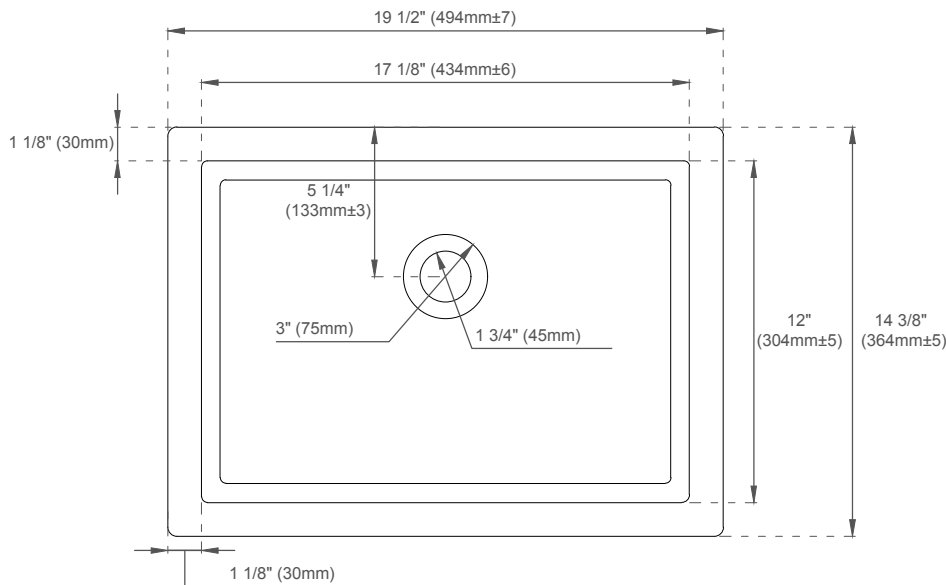

Dimension

Width: 47-3/4"
Depth: 23-3/8"
Height: 34-3/4"
Rough-In Height: 21-1/2"

Knob

Visit website for warranty and installation information
<http://www.jamesmartinvanities.com>

BROOKFIELD 48" SINGLE VANITY

JAMES MARTIN
VANITIES

FEATURES:

- Designed to fit with all James Martin Vanities with a 3cm Silestone quartz top
- Sink Material: Porcelain
- Integrated overflow
- Sink shape: Rectangular with straight sides
- Sink ships in a separate carton from top and vanity
- Sink clips and hardware are not included. All mounting hardware ships with the 3cm quartz tops
- Drain included: NO
- Faucet included: NO
- Overflow cover: NO

EXTERNAL DIMENSIONS:

Length: 19-1/2"
Width: 14-3/8"
Height: 6-7/8"

INTERNAL BASIN DIMENSIONS:

Basin Length: 17-1/8"
Basin Width: 12"
Basin Depth: 4-3/8"
Fits Drain Hole Size: 1-1/2"

All dimensions are nominal