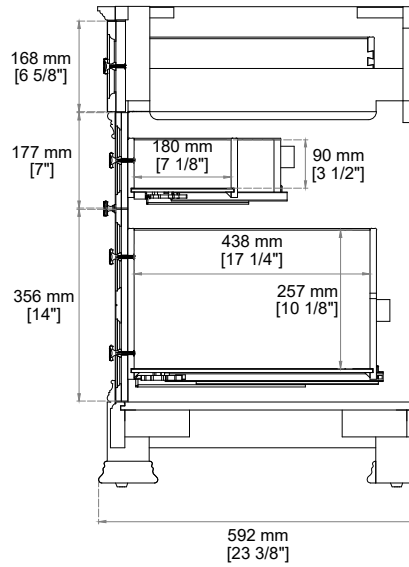

BROOKFIELD 48" SINGLE VANITY

547-V48-BKO
547-V48-HNO
547-V48-PCN

Side View 1

All dimensions are nominal

Diagrams are of cabinet only-James Martin Optional Countertops and sinks are not shown

Visit website for warranty and installation information
<http://www.jamesmartinvanities.com>