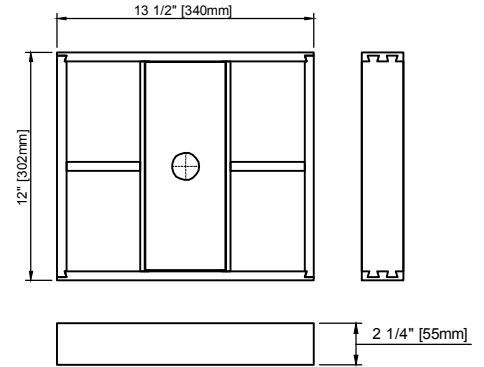

JAMES MARTIN

VANITIES

Malibu 72" Double Vanity
505-V72-AMB

Top sold separately

Features and Materials

Solids: Poplar
Veneers: Birch
Panels: Plywood
Installation Type: Floor Standing
Number of Basins: Two, with Optional 3cm Top
Vanity Top : Not Included - Optional 3cm Tops Available with Sinks
Wooden Backsplash
Bamboo Drawer Organizer
Number of Drawers: Five
Number of Tip Outs: Two
Assembly Type: Installation of Optional 3cm Top
Drawer Box Material and Construction: Plywood/English Dovetail Joinery
Hardware Material and Finish: Zinc Alloy in Matte Black
Fits Drain Hole Size: 1 3/4"
Full Extension, Soft Close Glides
Aluminum Laminate Drawer Liners
Adjustable Levelers

Dimension

Width: 72"
Depth: 23 - 1/2"
Height: 34-7/8"
Rough-In Height: 21"

Visit website for warranty and installation information
www.jamesmartinvanities.com

JAMES MARTIN VANITIES

Malibu 72" Double Vanity
505-V72-AMB

EXTERNAL DIMENSIONS:

Length: 19-1/2"
Width: 14-3/8"
Height: 6-7/8"

INTERNAL BASIN DIMENSIONS:

Basin Length: 17-1/8"
Basin Width: 12"
Basin Depth: 4-3/8"
Fits Drain Hole Size: 1-1/2"

All dimensions are nominal