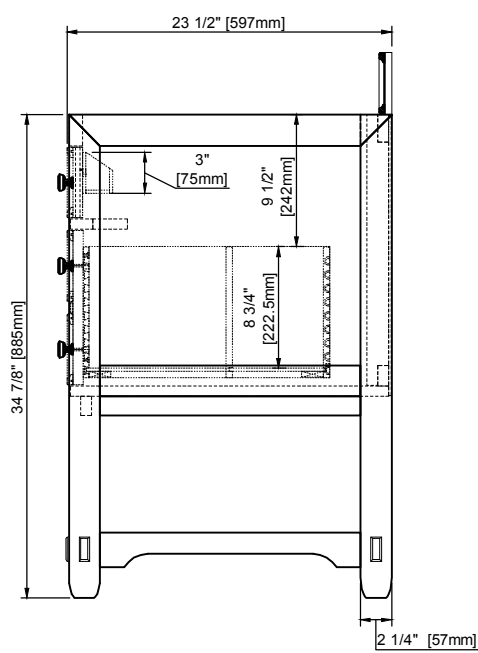

Dimension

Width: 72"
Depth: 23 - 1/2"
Height: 34-7/8"
Rough-In Height: 21"

Visit website for warranty and installation information
www.jamesmartinvanities.com

JAMES MARTIN VANITIES

Malibu 72" Double Vanity
505-V72-AMB

Organizer

Top View

Backsplash -not to scale

Front View

Knobs/Pulls

All dimensions are nominal
 Diagrams are of cabinet only-James Martin Optional Countertops and sinks are not shown

Visit website for warranty and installation information
www.jamesmartinvanities.com

JAMES MARTIN

VANITIES

Malibu 72" Double Vanity

505-V72-AMB

Side View

Back View

All dimensions are nominal
 Diagrams are of cabinet only-James Martin Optional Countertops and sinks are not shown

Visit website for warranty and installation information
www.jamesmartinvanities.com

EXTERNAL DIMENSIONS:

Length: 19-1/2"
Width: 14-3/8"
Height: 6-7/8"

INTERNAL BASIN DIMENSIONS:

Basin Length: 17-1/8"
Basin Width: 12"
Basin Depth: 4-3/8"
Fits Drain Hole Size: 1-1/2"

All dimensions are nominal