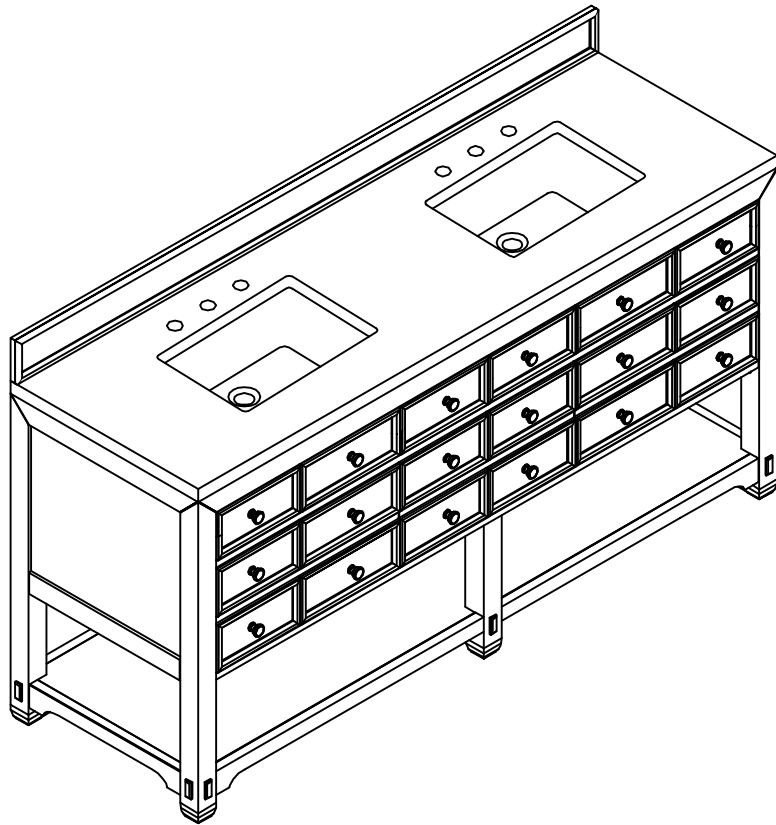

JAMES MARTIN

VANITIES

Malibu 72" Double Vanity
505-V72-AMB

Top sold separately

Features and Materials

Solids: Poplar
Veneers: Birch
Panels: Plywood
Installation Type: Floor Standing
Number of Basins: Two, with Optional 3cm Top
Vanity Top : Not Included - Optional 3cm Tops Available with Sinks
Wooden Backsplash
Bamboo Drawer Organizer
Number of Drawers: Five
Number of Tip Outs: Two
Assembly Type: Installation of Optional 3cm Top
Drawer Box Material and Construction: Plywood/English Dovetail Joinery
Hardware Material and Finish: Zinc Alloy in Matte Black
Fits Drain Hole Size: 1 3/4"
Full Extension, Soft Close Glides
Aluminum Laminate Drawer Liners
Adjustable Levelers

Dimension

Width: 72"
Depth: 23 - 1/2"
Height: 34-7/8"
Rough-In Height: 21"

Visit website for warranty and installation information
www.jamesmartinvanities.com

JAMES MARTIN VANITIES

Malibu 72" Double Vanity
505-V72-AMB

EXTERNAL DIMENSIONS:

Length: 19-1/2"
Width: 14-3/8"
Height: 6-7/8"

INTERNAL BASIN DIMENSIONS:

Basin Length: 17-1/8"
Basin Width: 12"
Basin Depth: 4-3/8"
Fits Drain Hole Size: 1-1/2"

All dimensions are nominal