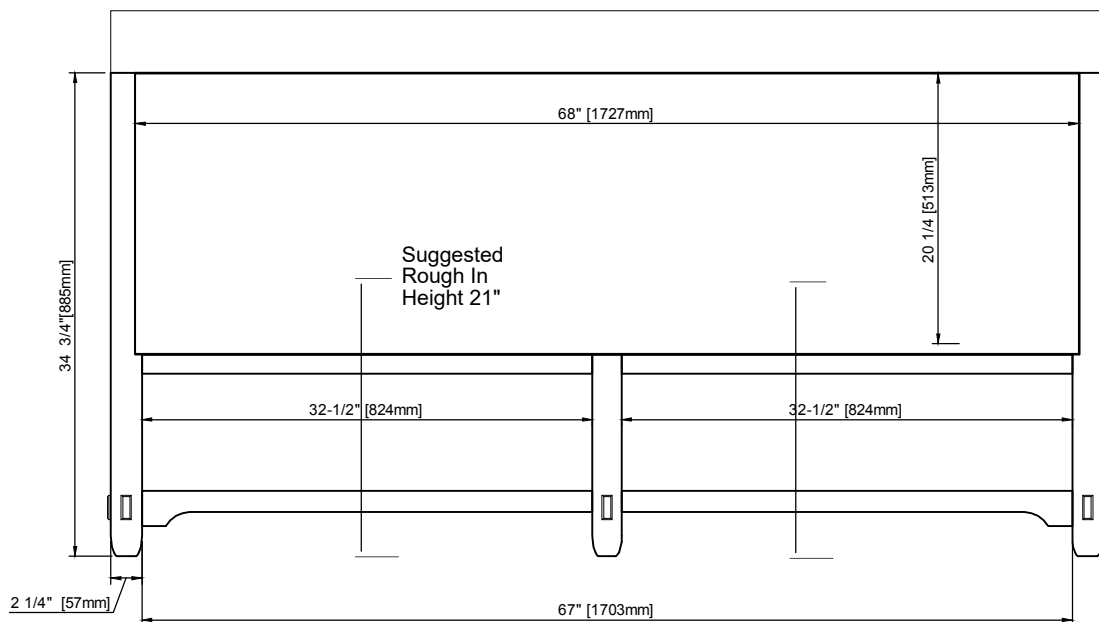

JAMES MARTIN

VANITIES

Malibu 72" Double Vanity
505-V72-AMB

Top sold separately

Features and Materials

Solids: Poplar
Veneers: Birch
Panels: Plywood
Installation Type: Floor Standing
Number of Basins: Two, with Optional 3cm Top
Vanity Top : Not Included - Optional 3cm Tops Available with Sinks
Wooden Backsplash
Bamboo Drawer Organizer
Number of Drawers: Five
Number of Tip Outs: Two
Assembly Type: Installation of Optional 3cm Top
Drawer Box Material and Construction: Plywood/English Dovetail Joinery
Hardware Material and Finish: Zinc Alloy in Matte Black
Fits Drain Hole Size: 1 3/4"
Full Extension, Soft Close Glides
Aluminum Laminate Drawer Liners
Adjustable Levelers

Dimension

Width: 72"
Depth: 23 - 1/2"
Height: 34-7/8"
Rough-In Height: 21"

Visit website for warranty and installation information
www.jamesmartinvanities.com

JAMES MARTIN VANITIES

Malibu 72" Double Vanity
505-V72-AMB

JAMES MARTIN

VANITIES

Malibu 72" Double Vanity

505-V72-AMB

Side View

Back View

All dimensions are nominal
 Diagrams are of cabinet only-James Martin Optional Countertops and sinks are not shown

Visit website for warranty and installation information
www.jamesmartinvanities.com

EXTERNAL DIMENSIONS:

Length: 19-1/2"
Width: 14-3/8"
Height: 6-7/8"

INTERNAL BASIN DIMENSIONS:

Basin Length: 17-1/8"
Basin Width: 12"
Basin Depth: 4-3/8"
Fits Drain Hole Size: 1-1/2"

All dimensions are nominal