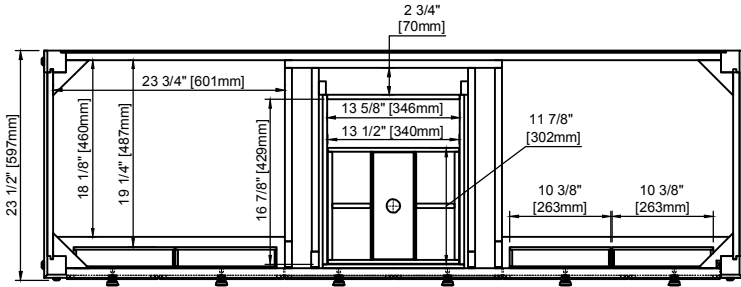

JAMES MARTIN

VANITIES

Malibu 72" Double Vanity
505-V72-AMB

Top sold separately

Features and Materials

Solids: Poplar
Veneers: Birch
Panels: Plywood
Installation Type: Floor Standing
Number of Basins: Two, with Optional 3cm Top
Vanity Top : Not Included - Optional 3cm Tops Available with Sinks
Wooden Backsplash
Bamboo Drawer Organizer
Number of Drawers: Five
Number of Tip Outs: Two
Assembly Type: Installation of Optional 3cm Top
Drawer Box Material and Construction: Plywood/English Dovetail Joinery
Hardware Material and Finish: Zinc Alloy in Matte Black
Fits Drain Hole Size: 1 3/4"
Full Extension, Soft Close Glides
Aluminum Laminate Drawer Liners
Adjustable Levelers

Dimension

Width: 72"
Depth: 23 - 1/2"
Height: 34-7/8"
Rough-In Height: 21"

Visit website for warranty and installation information
www.jamesmartinvanities.com

JAMES MARTIN VANITIES

Malibu 72" Double Vanity
505-V72-AMB

EXTERNAL DIMENSIONS:

Length: 19-1/2"
Width: 14-3/8"
Height: 6-7/8"

INTERNAL BASIN DIMENSIONS:

Basin Length: 17-1/8"
Basin Width: 12"
Basin Depth: 4-3/8"
Fits Drain Hole Size: 1-1/2"

All dimensions are nominal