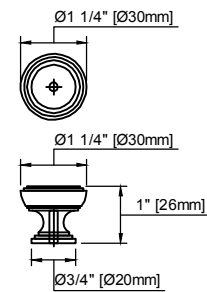

Dimension

Width: 72"
Depth: 23 - 1/2"
Height: 34-7/8"
Rough-In Height: 21"

Visit website for warranty and installation information
www.jamesmartinvanities.com

JAMES MARTIN VANITIES

Malibu 72" Double Vanity
505-V72-AMB

Organizer

Top View

Backsplash -not to scale

Front View

Knobs/Pulls

All dimensions are nominal
 Diagrams are of cabinet only-James Martin Optional Countertops and sinks are not shown

Visit website for warranty and installation information
www.jamesmartinvanities.com

JAMES MARTIN

VANITIES

Malibu 72" Double Vanity

505-V72-AMB

Side View

Back View

All dimensions are nominal
 Diagrams are of cabinet only-James Martin Optional Countertops and sinks are not shown

Visit website for warranty and installation information
www.jamesmartinvanities.com

EXTERNAL DIMENSIONS:

Length: 19-1/2"
Width: 14-3/8"
Height: 6-7/8"

INTERNAL BASIN DIMENSIONS:

Basin Length: 17-1/8"
Basin Width: 12"
Basin Depth: 4-3/8"
Fits Drain Hole Size: 1-1/2"

All dimensions are nominal