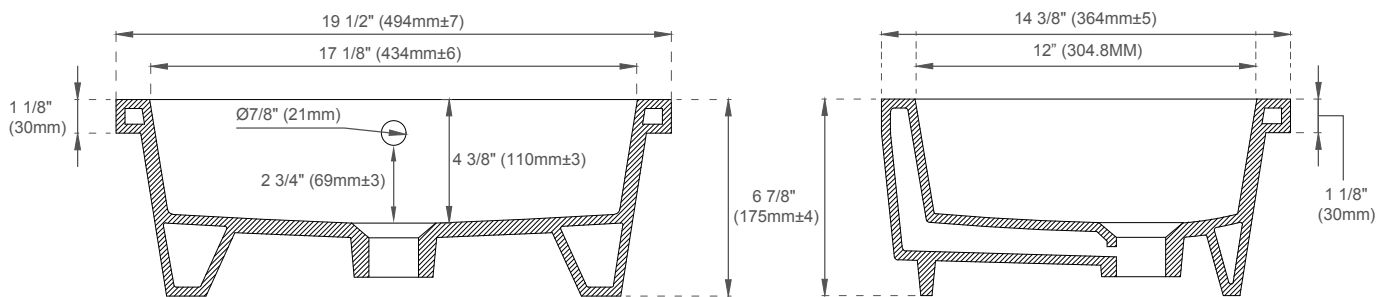

Dimension

Width: 72"
Depth: 23 - 1/2"
Height: 34-7/8"
Rough-In Height: 21"

Visit website for warranty and installation information
www.jamesmartinvanities.com

JAMES MARTIN VANITIES

Malibu 72" Double Vanity
505-V72-AMB

JAMES MARTIN
VANITIES

FEATURES:

- Designed to fit with all James Martin Vanities with a 3cm Silestone quartz top
- Sink Material: Porcelain
- Integrated overflow
- Sink shape: Rectangular with straight sides
- Sink ships in a separate carton from top and vanity
- Sink clips and hardware are not included. All mounting hardware ships with the 3cm quartz tops
- Drain included: NO
- Faucet included: NO
- Overflow cover: NO

EXTERNAL DIMENSIONS:

Length: 19-1/2"
Width: 14-3/8"
Height: 6-7/8"

INTERNAL BASIN DIMENSIONS:

Basin Length: 17-1/8"
Basin Width: 12"
Basin Depth: 4-3/8"
Fits Drain Hole Size: 1-1/2"

All dimensions are nominal