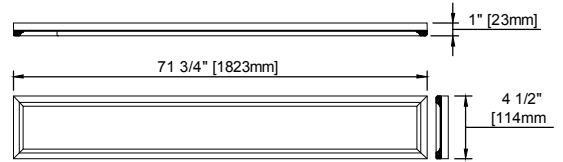

JAMES MARTIN

VANITIES

Malibu 72" Double Vanity
505-V72-AMB

Top sold separately

Features and Materials

Solids: Poplar
Veneers: Birch
Panels: Plywood
Installation Type: Floor Standing
Number of Basins: Two, with Optional 3cm Top
Vanity Top : Not Included - Optional 3cm Tops Available with Sinks
Wooden Backsplash
Bamboo Drawer Organizer
Number of Drawers: Five
Number of Tip Outs: Two
Assembly Type: Installation of Optional 3cm Top
Drawer Box Material and Construction: Plywood/English Dovetail Joinery
Hardware Material and Finish: Zinc Alloy in Matte Black
Fits Drain Hole Size: 1 3/4"
Full Extension, Soft Close Glides
Aluminum Laminate Drawer Liners
Adjustable Levelers

Dimension

Width: 72"
Depth: 23 - 1/2"
Height: 34-7/8"
Rough-In Height: 21"

Visit website for warranty and installation information
www.jamesmartinvanities.com

JAMES MARTIN VANITIES

Malibu 72" Double Vanity
505-V72-AMB

Organizer

Top View

Backsplash -not to scale

Front View

Knobs/Pulls

All dimensions are nominal
 Diagrams are of cabinet only-James Martin Optional Countertops and sinks are not shown

Visit website for warranty and installation information
www.jamesmartinvanities.com

EXTERNAL DIMENSIONS:

Length: 19-1/2"
Width: 14-3/8"
Height: 6-7/8"

INTERNAL BASIN DIMENSIONS:

Basin Length: 17-1/8"
Basin Width: 12"
Basin Depth: 4-3/8"
Fits Drain Hole Size: 1-1/2"

All dimensions are nominal