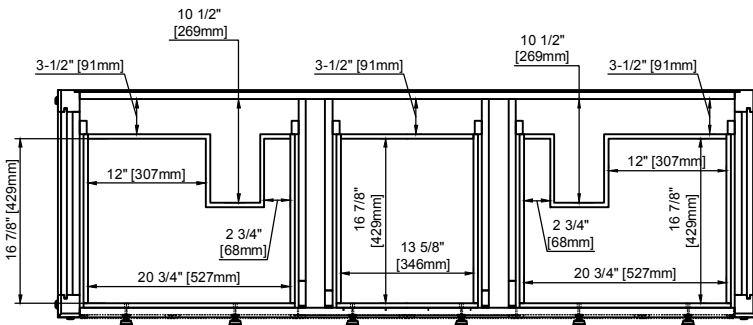

JAMES MARTIN VANITIES

Malibu 72" Double Vanity
505-V72-AMB

Top View

Front View

All dimensions are nominal
Diagrams are of cabinet only-James Martin Optional Countertops and sinks are not shown

Visit website for warranty and installation information
www.jamesmartinvanities.com