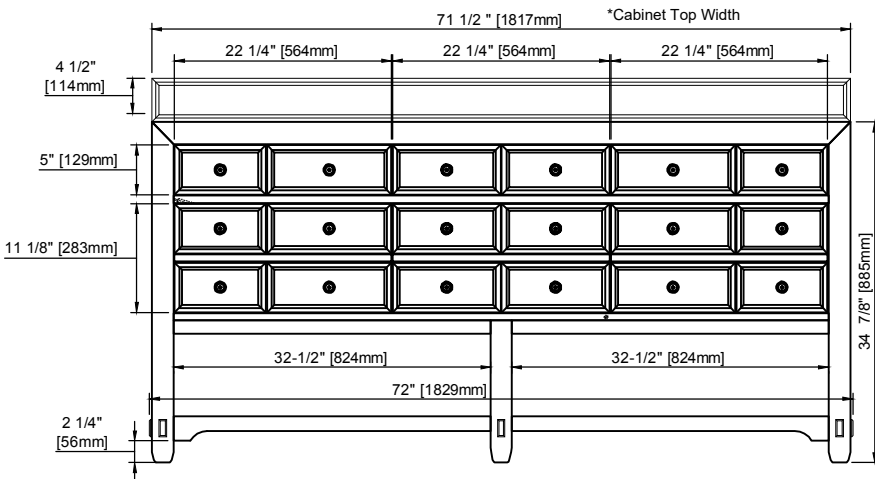

JAMES MARTIN

VANITIES

Malibu 72" Double Vanity
505-V72-AMB

Top sold separately

Features and Materials

Solids: Poplar
Veneers: Birch
Panels: Plywood
Installation Type: Floor Standing
Number of Basins: Two, with Optional 3cm Top
Vanity Top : Not Included - Optional 3cm Tops Available with Sinks
Wooden Backsplash
Bamboo Drawer Organizer
Number of Drawers: Five
Number of Tip Outs: Two
Assembly Type: Installation of Optional 3cm Top
Drawer Box Material and Construction: Plywood/English Dovetail Joinery
Hardware Material and Finish: Zinc Alloy in Matte Black
Fits Drain Hole Size: 1 3/4"
Full Extension, Soft Close Glides
Aluminum Laminate Drawer Liners
Adjustable Levelers

Dimension

Width: 72"
Depth: 23 - 1/2"
Height: 34-7/8"
Rough-In Height: 21"

Visit website for warranty and installation information
www.jamesmartinvanities.com

JAMES MARTIN VANITIES

Malibu 72" Double Vanity
505-V72-AMB

Organizer

Top View

Backsplash -not to scale

Front View

Knobs/Pulls

All dimensions are nominal
 Diagrams are of cabinet only-James Martin Optional Countertops and sinks are not shown

Visit website for warranty and installation information
www.jamesmartinvanities.com

EXTERNAL DIMENSIONS:

Length: 19-1/2"
Width: 14-3/8"
Height: 6-7/8"

INTERNAL BASIN DIMENSIONS:

Basin Length: 17-1/8"
Basin Width: 12"
Basin Depth: 4-3/8"
Fits Drain Hole Size: 1-1/2"

All dimensions are nominal