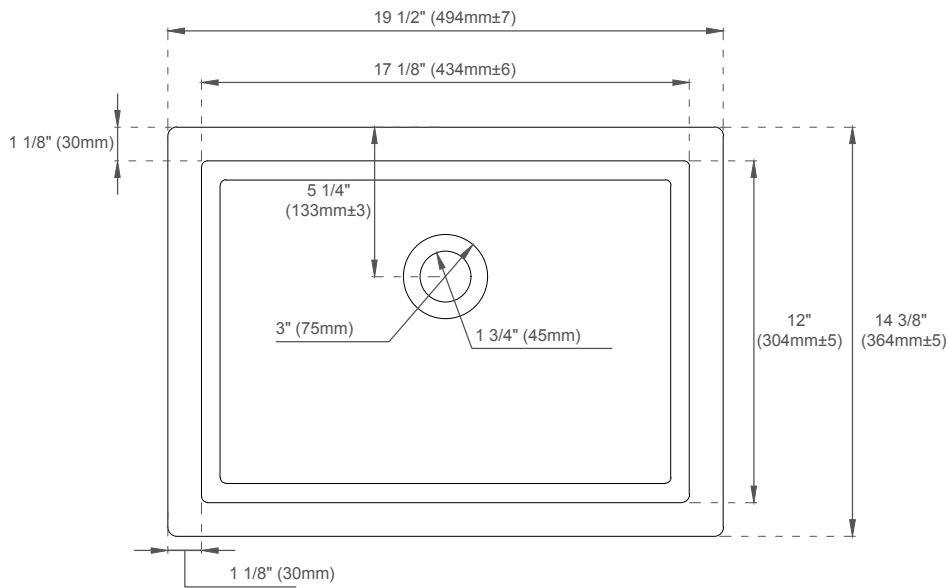

Dimension

Width: 72"
Depth: 23 - 1/2"
Height: 34-7/8"
Rough-In Height: 21"

Visit website for warranty and installation information
www.jamesmartinvanities.com

JAMES MARTIN VANITIES

Malibu 72" Double Vanity
505-V72-AMB

JAMES MARTIN
VANITIES

FEATURES:

- Designed to fit with all James Martin Vanities with a 3cm Silestone quartz top
- Sink Material: Porcelain
- Integrated overflow
- Sink shape: Rectangular with straight sides
- Sink ships in a separate carton from top and vanity
- Sink clips and hardware are not included. All mounting hardware ships with the 3cm quartz tops
- Drain included: NO
- Faucet included: NO
- Overflow cover: NO

EXTERNAL DIMENSIONS:

Length: 19-1/2"
Width: 14-3/8"
Height: 6-7/8"

INTERNAL BASIN DIMENSIONS:

Basin Length: 17-1/8"
Basin Width: 12"
Basin Depth: 4-3/8"
Fits Drain Hole Size: 1-1/2"

All dimensions are nominal