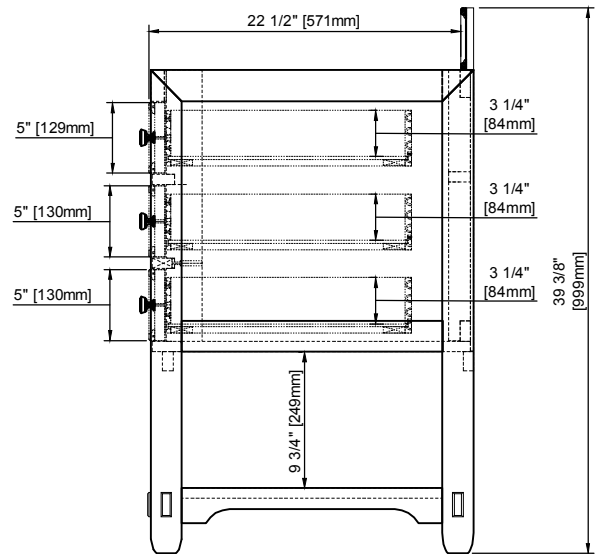

Dimension

Width: 72"
Depth: 23 - 1/2"
Height: 34-7/8"
Rough-In Height: 21"

Visit website for warranty and installation information
www.jamesmartinvanities.com

JAMES MARTIN VANITIES

Malibu 72" Double Vanity
505-V72-AMB

JAMES MARTIN

VANITIES

Malibu 72" Double Vanity

505-V72-AMB

Side View

Back View

All dimensions are nominal
 Diagrams are of cabinet only-James Martin Optional Countertops and sinks are not shown

Visit website for warranty and installation information
www.jamesmartinvanities.com

EXTERNAL DIMENSIONS:

Length: 19-1/2"
Width: 14-3/8"
Height: 6-7/8"

INTERNAL BASIN DIMENSIONS:

Basin Length: 17-1/8"
Basin Width: 12"
Basin Depth: 4-3/8"
Fits Drain Hole Size: 1-1/2"

All dimensions are nominal