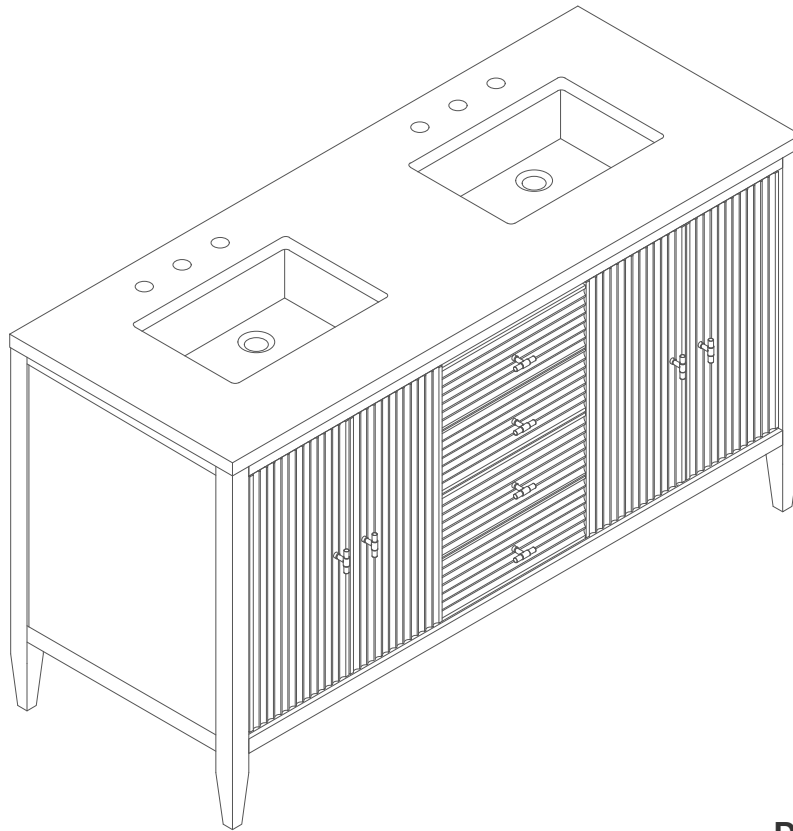

72" MYRRIN VANITY

485-V72-M-BW

485-V72-M-CBO

485-V72-M-WLT

JAMES MARTIN
VANITIES

FREEPOWER COMPATIBLE

Features and Materials

Solids: BW-Yellow Poplar; CBO-Ash; WLT-Rubberwood

Veneers: CBO-Ash; WLT-Walnut

Panels: Plywood

Installation Type: Floor Standing

Number of Basins: Two, with Optional 3cm Top

Vanity Top Included: No, Optional 3cm Tops Available with Sinks

Overflow: Yes, Front Facing

Number of Doors: Four

Number of Drawers: Three

USB/Power Component: Yes (ETL5011080)

Cord Length: 6'6"

Bamboo Storage Tray: Yes

Assembly Type: Installation of Optional 3cm Top with Sink

Drawer Box Material and Construction: 12mm Plywood/English Dovetail Joinery

Hardware Material and Finish: Zinc Alloy in Champagne Brass

Fits Drain Hole Size: 1 3/4"

Full Extension, Soft Close Glides

European Soft Close Hinges

Aluminum Laminate Drawer Liners

Adjustable Levelers

Dimension