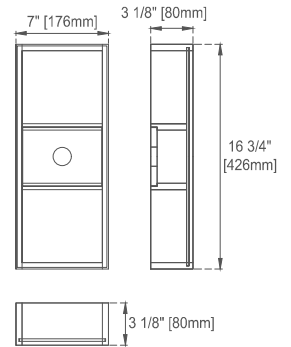

Hardware Material and Finish: Zinc Alloy in Champagne Brass

Fits Drain Hole Size: 1 3/4"

Full Extension, Soft Close Glides

European Soft Close Hinges

Aluminum Laminate Drawer Liners

Adjustable Levelers

Dimension

Width: 71-7/8"

Depth: 23-1/2"

Height: 32-7/8"

Rough-In Height: 21-1/2"

72" MYRRIN VANITY

485-V72-M-BW
 485-V72-M-CBO
 485-V72-M-WLT

JAMES MARTIN VANITIES

Top View

Knob

Front View

Bamboo Drawer Organizer
 In the Top Drawer

All dimensions are nominal

Diagrams are of cabinet only—James Martin Optional Countertops and sinks are not shown

Visit website for warranty and installation information
www.jamesmartinvanities.com

EXTERNAL DIMENSIONS:

Length: 19-1/2"
Width: 14-3/8"
Height: 6-7/8"

INTERNAL BASIN DIMENSIONS:

Basin Length: 17-1/8"
Basin Width: 12"
Basin Depth: 4-3/8"
Fits Drain Hole Size: 1-1/2"

All dimensions are nominal