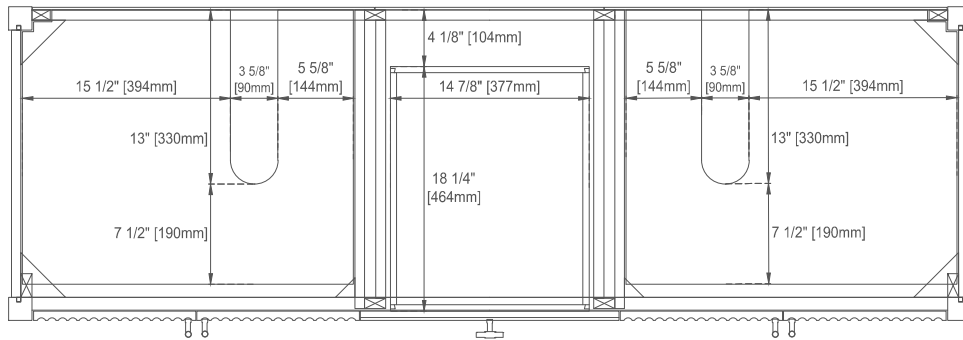

Width: 71-7/8"

Depth: 23-1/2"

Height: 32-7/8"

Rough-In Height: 21-1/2"

72" MYRRIN VANITY

485-V72-M-BW
 485-V72-M-CBO
 485-V72-M-WLT

JAMES MARTIN VANITIES

Top View

Knob

Front View

Bamboo Drawer Organizer
 In the Top Drawer

All dimensions are nominal

Diagrams are of cabinet only—James Martin Optional Countertops and sinks are not shown

Visit website for warranty and installation information
www.jamesmartinvanities.com

72" MYRRIN VANITY

485-V72-M-BW
 485-V72-M-CBO
 485-V72-M-WLT

JAMES MARTIN VANITIES

Side View 1

Side View 2

Back View

All dimensions are nominal

Diagrams are of cabinet only—James Martin Optional Countertops and sinks are not shown

EXTERNAL DIMENSIONS:

Length: 19-1/2"
Width: 14-3/8"
Height: 6-7/8"

INTERNAL BASIN DIMENSIONS:

Basin Length: 17-1/8"
Basin Width: 12"
Basin Depth: 4-3/8"
Fits Drain Hole Size: 1-1/2"

All dimensions are nominal