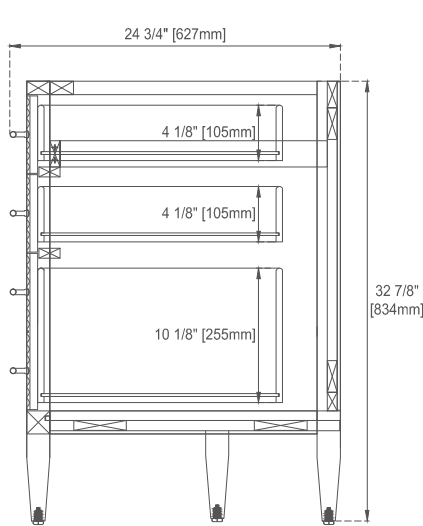

Width: 71-7/8"

Depth: 23-1/2"

Height: 32-7/8"

Rough-In Height: 21-1/2"

72" MYRRIN VANITY

485-V72-M-BW
 485-V72-M-CBO
 485-V72-M-WLT

JAMES MARTIN VANITIES

Top View

Knob

Front View

Bamboo Drawer Organizer
 In the Top Drawer

All dimensions are nominal

Diagrams are of cabinet only—James Martin Optional Countertops and sinks are not shown

Visit website for warranty and installation information
www.jamesmartinvanities.com

72" MYRRIN VANITY

485-V72-M-BW
 485-V72-M-CBO
 485-V72-M-WLT

JAMES MARTIN VANITIES

Side View 1

Side View 2

Back View

All dimensions are nominal

Diagrams are of cabinet only—James Martin Optional Countertops and sinks are not shown

EXTERNAL DIMENSIONS:

Length: 19-1/2"
Width: 14-3/8"
Height: 6-7/8"

INTERNAL BASIN DIMENSIONS:

Basin Length: 17-1/8"
Basin Width: 12"
Basin Depth: 4-3/8"
Fits Drain Hole Size: 1-1/2"

All dimensions are nominal