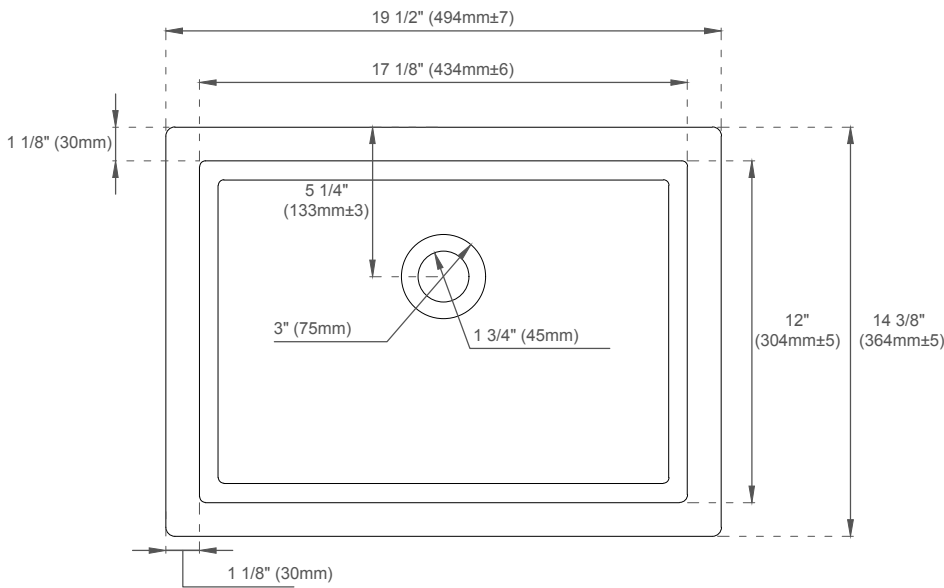

Width: 71-7/8"

Depth: 23-1/2"

Height: 32-7/8"

Rough-In Height: 21-1/2"

72" MYRRIN VANITY

485-V72-M-BW
 485-V72-M-CBO
 485-V72-M-WLT

JAMES MARTIN VANITIES

Top View

JAMES MARTIN
VANITIES

ASME A112.19.2/CSA B45.1

FEATURES:

- Designed to fit with all James Martin Vanities with a 3cm Silestone quartz top
- Sink Material: Porcelain
- Integrated overflow
- Sink shape: Rectangular with straight sides
- Sink ships in a separate carton from top and vanity
- Sink clips and hardware are not included. All mounting hardware ships with the 3cm quartz tops
- Drain included: NO
- Faucet included: NO
- Overflow cover: NO

EXTERNAL DIMENSIONS:

Length: 19-1/2"
Width: 14-3/8"
Height: 6-7/8"

INTERNAL BASIN DIMENSIONS:

Basin Length: 17-1/8"
Basin Width: 12"
Basin Depth: 4-3/8"
Fits Drain Hole Size: 1-1/2"

All dimensions are nominal