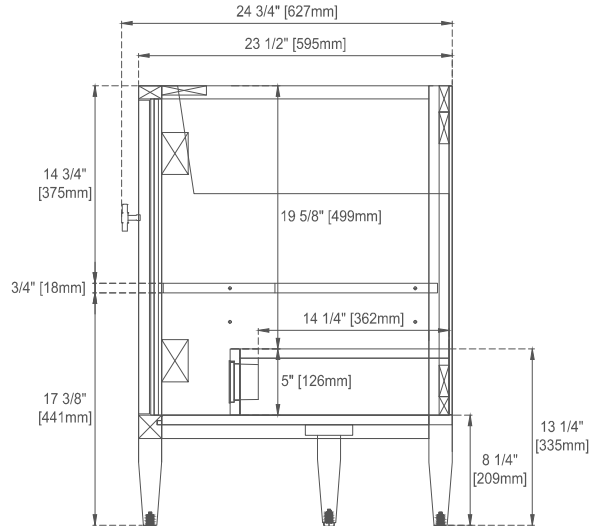

Width: 71-7/8"

Depth: 23-1/2"

Height: 32-7/8"

Rough-In Height: 21-1/2"

72" MYRRIN VANITY

485-V72-M-BW
 485-V72-M-CBO
 485-V72-M-WLT

JAMES MARTIN VANITIES

Top View

Knob

Front View

Bamboo Drawer Organizer
 In the Top Drawer

All dimensions are nominal

Diagrams are of cabinet only—James Martin Optional Countertops and sinks are not shown

Visit website for warranty and installation information
www.jamesmartinvanities.com

72" MYRRIN VANITY

485-V72-M-BW
 485-V72-M-CBO
 485-V72-M-WLT

JAMES MARTIN VANITIES

Side View 1

Side View 2

Back View

All dimensions are nominal

Diagrams are of cabinet only—James Martin Optional Countertops and sinks are not shown

EXTERNAL DIMENSIONS:

Length: 19-1/2"
Width: 14-3/8"
Height: 6-7/8"

INTERNAL BASIN DIMENSIONS:

Basin Length: 17-1/8"
Basin Width: 12"
Basin Depth: 4-3/8"
Fits Drain Hole Size: 1-1/2"

All dimensions are nominal