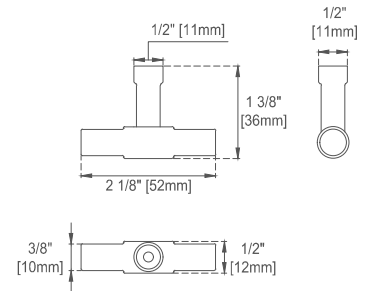

Hardware Material and Finish: Zinc Alloy in Champagne Brass

Fits Drain Hole Size: 1 3/4"

Full Extension, Soft Close Glides

European Soft Close Hinges

Aluminum Laminate Drawer Liners

Adjustable Levelers

Dimension

Width: 71-7/8"

Depth: 23-1/2"

Height: 32-7/8"

Rough-In Height: 21-1/2"

72" MYRRIN VANITY

485-V72-M-BW
 485-V72-M-CBO
 485-V72-M-WLT

JAMES MARTIN VANITIES

Top View

Knob

Front View

Bamboo Drawer Organizer
 In the Top Drawer

All dimensions are nominal

Diagrams are of cabinet only—James Martin Optional Countertops and sinks are not shown

Visit website for warranty and installation information
www.jamesmartinvanities.com

EXTERNAL DIMENSIONS:

Length: 19-1/2"
Width: 14-3/8"
Height: 6-7/8"

INTERNAL BASIN DIMENSIONS:

Basin Length: 17-1/8"
Basin Width: 12"
Basin Depth: 4-3/8"
Fits Drain Hole Size: 1-1/2"

All dimensions are nominal