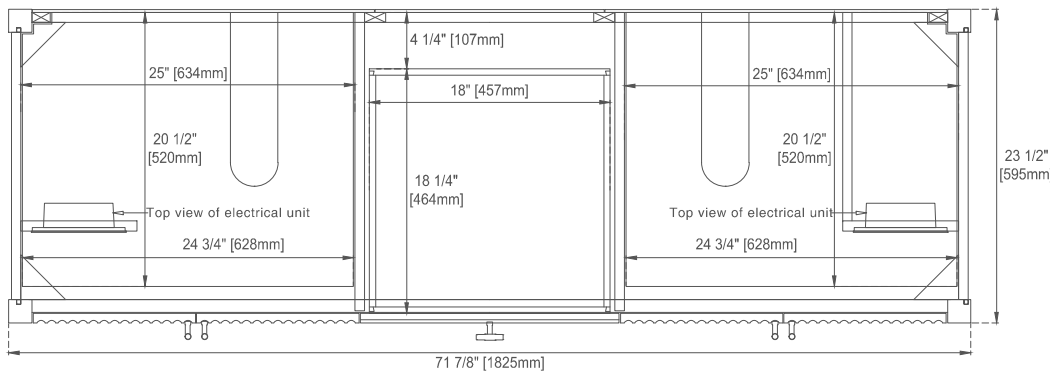

Number of Doors: Four

Number of Drawers: Three

USB/Power Component: Yes (ETL5011080)

Cord Length: 6'6"

Bamboo Storage Tray: Yes

Assembly Type: Installation of Optional 3cm Top with Sink

Drawer Box Material and Construction: 12mm Plywood/English Dovetail Joinery

Hardware Material and Finish: Zinc Alloy in Champagne Brass

Fits Drain Hole Size: 1 3/4"

Full Extension, Soft Close Glides

European Soft Close Hinges

Aluminum Laminate Drawer Liners

Adjustable Levelers

Dimension

Width: 71-7/8"

Depth: 23-1/2"

Height: 32-7/8"

Rough-In Height: 21-1/2"

72" MYRRIN VANITY

485-V72-M-BW
 485-V72-M-CBO
 485-V72-M-WLT

JAMES MARTIN VANITIES

Top View

EXTERNAL DIMENSIONS:

Length: 19-1/2"
Width: 14-3/8"
Height: 6-7/8"

INTERNAL BASIN DIMENSIONS:

Basin Length: 17-1/8"
Basin Width: 12"
Basin Depth: 4-3/8"
Fits Drain Hole Size: 1-1/2"

All dimensions are nominal