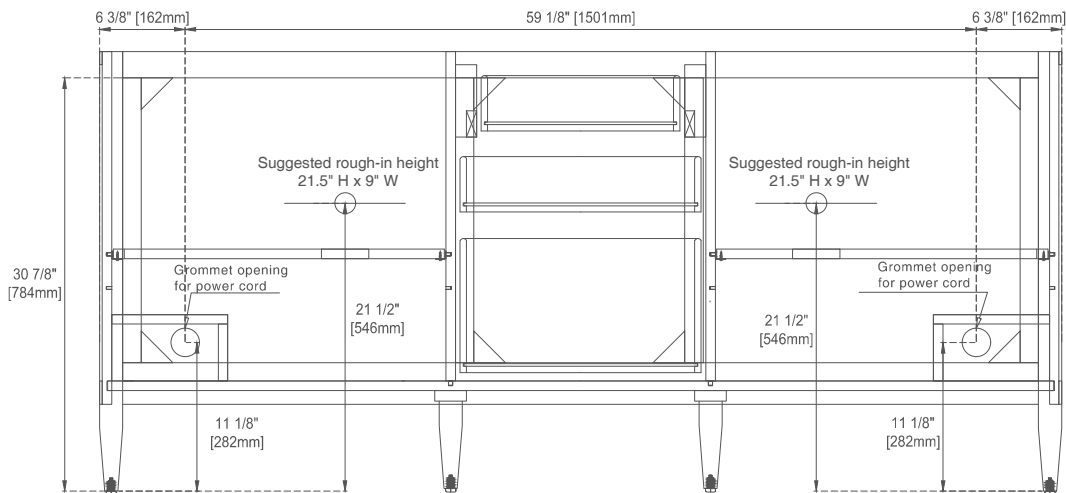

Width: 71-7/8"

Depth: 23-1/2"

Height: 32-7/8"

Rough-In Height: 21-1/2"

72" MYRRIN VANITY

485-V72-M-BW
 485-V72-M-CBO
 485-V72-M-WLT

JAMES MARTIN VANITIES

Top View

Knob

Front View

Bamboo Drawer Organizer
 In the Top Drawer

All dimensions are nominal

Diagrams are of cabinet only—James Martin Optional Countertops and sinks are not shown

Visit website for warranty and installation information
www.jamesmartinvanities.com

72" MYRRIN VANITY

485-V72-M-BW
 485-V72-M-CBO
 485-V72-M-WLT

JAMES MARTIN VANITIES

Side View 1

Side View 2

Back View

All dimensions are nominal

Diagrams are of cabinet only—James Martin Optional Countertops and sinks are not shown

EXTERNAL DIMENSIONS:

Length: 19-1/2"
Width: 14-3/8"
Height: 6-7/8"

INTERNAL BASIN DIMENSIONS:

Basin Length: 17-1/8"
Basin Width: 12"
Basin Depth: 4-3/8"
Fits Drain Hole Size: 1-1/2"

All dimensions are nominal