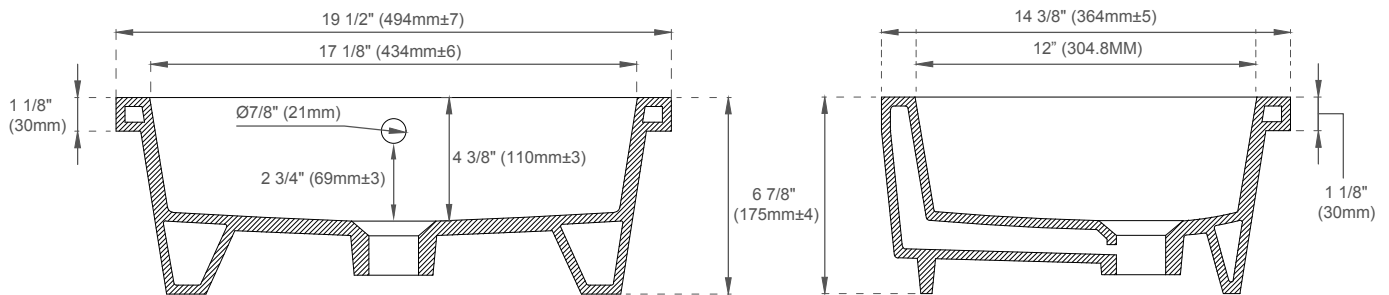

Width: 71-7/8"

Depth: 23-1/2"

Height: 32-7/8"

Rough-In Height: 21-1/2"

72" MYRRIN VANITY

485-V72-M-BW
 485-V72-M-CBO
 485-V72-M-WLT

JAMES MARTIN VANITIES

Top View

JAMES MARTIN
VANITIES

ASME A112.19.2/CSA B45.1

FEATURES:

- Designed to fit with all James Martin Vanities with a 3cm Silestone quartz top
- Sink Material: Porcelain
- Integrated overflow
- Sink shape: Rectangular with straight sides
- Sink ships in a separate carton from top and vanity
- Sink clips and hardware are not included. All mounting hardware ships with the 3cm quartz tops
- Drain included: NO
- Faucet included: NO
- Overflow cover: NO

EXTERNAL DIMENSIONS:

Length: 19-1/2"
Width: 14-3/8"
Height: 6-7/8"

INTERNAL BASIN DIMENSIONS:

Basin Length: 17-1/8"
Basin Width: 12"
Basin Depth: 4-3/8"
Fits Drain Hole Size: 1-1/2"

All dimensions are nominal