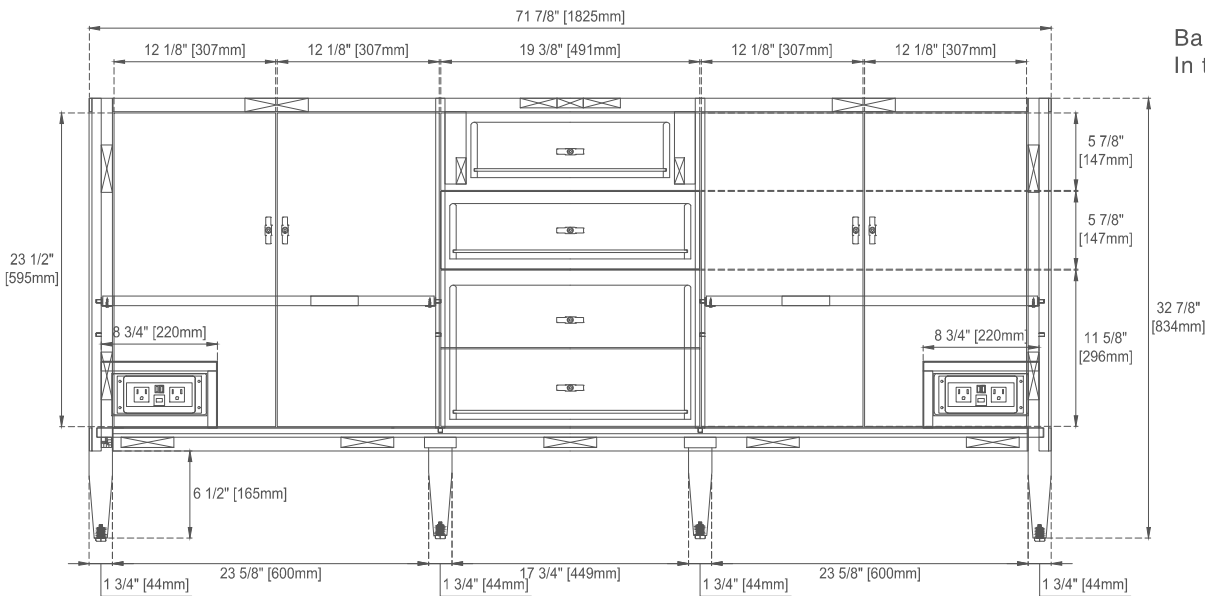

Number of Doors: Four

Number of Drawers: Three

USB/Power Component: Yes (ETL5011080)

Cord Length: 6'6"

Bamboo Storage Tray: Yes

Assembly Type: Installation of Optional 3cm Top with Sink

Drawer Box Material and Construction: 12mm Plywood/English Dovetail Joinery

Width: 71-7/8"

Depth: 23-1/2"

Height: 32-7/8"

Rough-In Height: 21-1/2"

72" MYRRIN VANITY

485-V72-M-BW
 485-V72-M-CBO
 485-V72-M-WLT

JAMES MARTIN VANITIES

Top View

Knob

Front View

Bamboo Drawer Organizer
 In the Top Drawer

All dimensions are nominal

Diagrams are of cabinet only—James Martin Optional Countertops and sinks are not shown

Visit website for warranty and installation information
www.jamesmartinvanities.com

EXTERNAL DIMENSIONS:

Length: 19-1/2"
Width: 14-3/8"
Height: 6-7/8"

INTERNAL BASIN DIMENSIONS:

Basin Length: 17-1/8"
Basin Width: 12"
Basin Depth: 4-3/8"
Fits Drain Hole Size: 1-1/2"

All dimensions are nominal