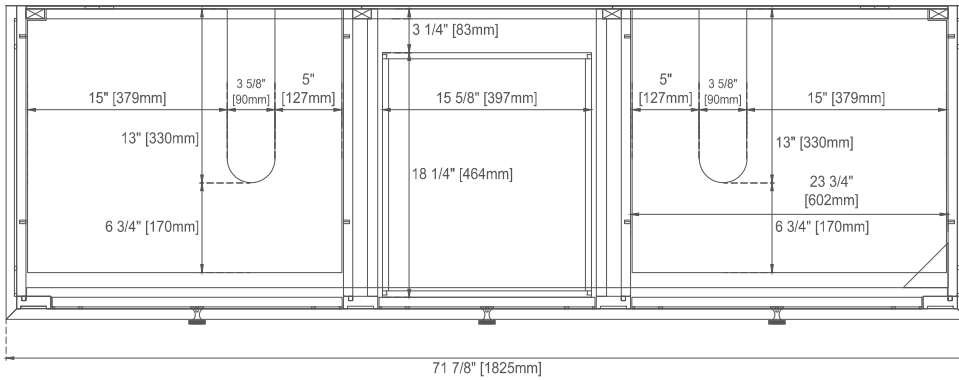

## Dimension

Width: 71-7/8"

Depth: 23-1/2"

Height: 32-7/8"

Rough-In Height: 21-1/2"

Visit website for warranty and installation information

[www.jamesmartinvanities.com](http://www.jamesmartinvanities.com)

# JAMES MARTIN VANITIES

Knob

Bamboo Drawer Organizer  
 In the Middle Drawer

Top View

Front View

All dimensions are nominal  
 Diagrams are of cabinet only—James Martin Optional Countertops and sinks are not shown

## EXTERNAL DIMENSIONS:

Length: 19-1/2"  
Width: 14-3/8"  
Height: 6-7/8"