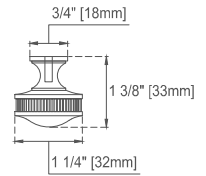

72" LORELAI VANITY

424-V72-M-BKO   424-V72-M-WWO
424-V72-M-BW   424-V72-M-WLT
424-V72-M-LNO

JAMES MARTIN VANITIES

Knob