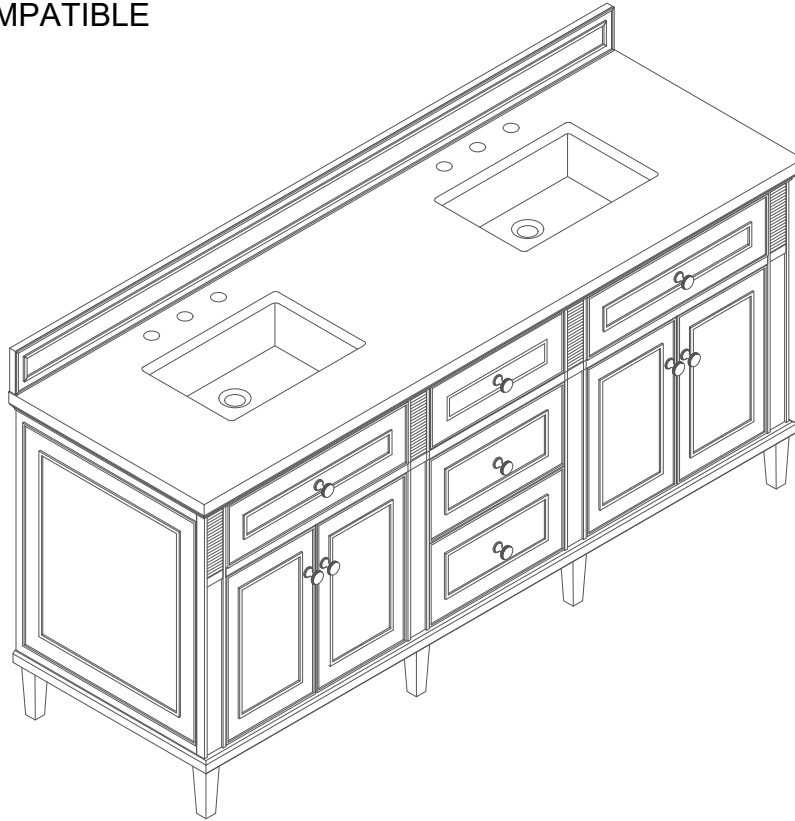

72" LORELAI VANITY

424-V72-M-BKO 424-V72-M-WWO

424-V72-M-BW 424-V72-M-WLT

424-V72-M-LNO

JAMES MARTIN
VANITIES

FREEPOWER COMPATIBLE

Features and Materials

Solids: BKO/BW- Yellow Poplar; LNO/WWO- Ash; WLT- Rubberwood

Veneers: LNO/WWO-Ash; WLT-Walnut

Panels: Plywood

Installation Type: Floor Standing

Number of Basins: Two, with optional 3cm top

Vanity Top Included: NO, Optional 3cm Tops Available with Sinks

Basins Included: No

Overflow: Yes, Front Facing

Optional Wooden Backsplash

Number of Doors: Four

Number of Drawers: Three

Number of Tip Outs: Two

USB/Power Component: Yes (ETL5011080)

Cord Length: 6'6"

Bamboo Storage Tray: Yes

Assembly Type: Installation of Optional 3cm Top

Drawer Box Material and Construction: 12mm Plywood/English Dovetail

Joinery Hardware Material and Finish: Zinc Alloy, BW/WWO - Brushed Nickel;

BKO/LNO/WLT -Champagne Brass

Fits Drain Hole Size: 1 3/4"

Full Extension, Soft Close Glides

European Soft Close Hinges

Aluminum Laminate Drawer Liners

Adjustable Levelers

Dimension

Width: 71-7/8"

Depth: 23-1/2"

Height: 32-7/8"

Rough-In Height: 21-1/2"

Visit website for warranty and installation information

www.jamesmartinvanities.com