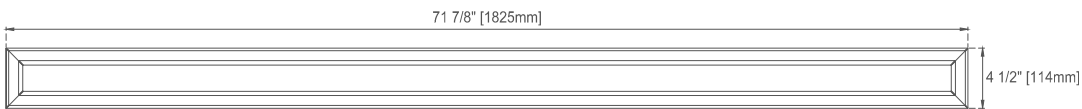

## Dimension

Width: 71-7/8"

Depth: 23-1/2"

Height: 32-7/8"

Rough-In Height: 21-1/2"

Visit website for warranty and installation information

[www.jamesmartinvanities.com](http://www.jamesmartinvanities.com)

# JAMES MARTIN VANITIES

Knob

Bamboo Drawer Organizer  
 In the Middle Drawer

Top View

Front View

All dimensions are nominal  
 Diagrams are of cabinet only—James Martin Optional Countertops and sinks are not shown

## EXTERNAL DIMENSIONS:

Length: 19-1/2"  
Width: 14-3/8"  
Height: 6-7/8"