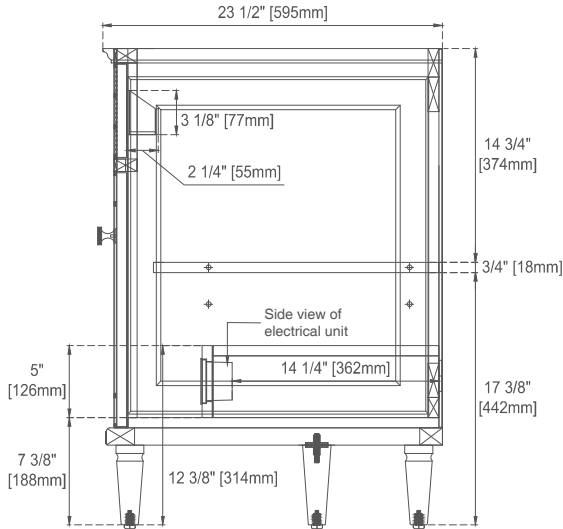

72" LORELAI VANITY

424-V72-M-BKO   424-V72-M-WWO
424-V72-M-BW   424-V72-M-WLT
424-V72-M-LNO

JAMES MARTIN VANITIES

Side View 1