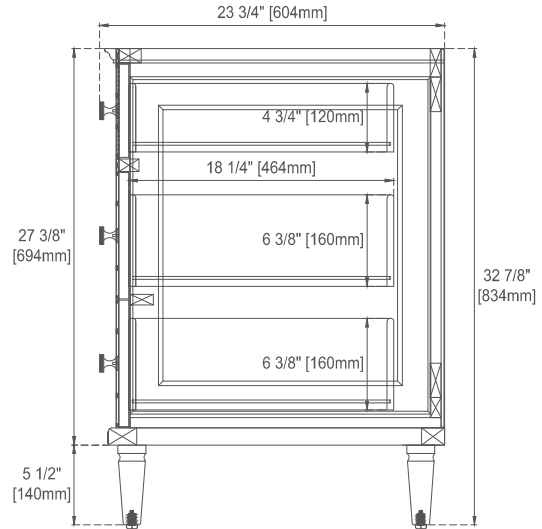

## Dimension

Width: 71-7/8"

Depth: 23-1/2"

Height: 32-7/8"

Rough-In Height: 21-1/2"

Visit website for warranty and installation information

[www.jamesmartinvanities.com](http://www.jamesmartinvanities.com)

# JAMES MARTIN VANITIES

Knob

Bamboo Drawer Organizer  
 In the Middle Drawer

Top View

Front View

All dimensions are nominal  
 Diagrams are of cabinet only—James Martin Optional Countertops and sinks are not shown

# JAMES MARTIN VANITIES

Side View 1

Side View 2

Back View

All dimensions are nominal  
 Diagrams are of cabinet only—James Martin Optional Countertops and sinks are not shown

Visit website for warranty and installation information  
[www.jamesmartinvanities.com](http://www.jamesmartinvanities.com)

## EXTERNAL DIMENSIONS:

Length: 19-1/2"  
Width: 14-3/8"  
Height: 6-7/8"