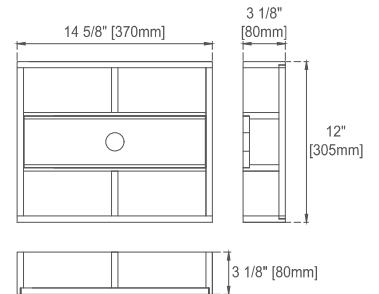

## Dimension

Width: 71-7/8"

Depth: 23-1/2"

Height: 32-7/8"

Rough-In Height: 21-1/2"

Visit website for warranty and installation information

[www.jamesmartinvanities.com](http://www.jamesmartinvanities.com)

# JAMES MARTIN VANITIES

Knob

Bamboo Drawer Organizer  
 In the Middle Drawer

Top View

Front View

All dimensions are nominal  
 Diagrams are of cabinet only—James Martin Optional Countertops and sinks are not shown

## EXTERNAL DIMENSIONS:

Length: 19-1/2"  
Width: 14-3/8"  
Height: 6-7/8"

## INTERNAL BASIN DIMENSIONS:

Basin Length: 17-1/8"  
Basin Width: 12"  
Basin Depth: 4-3/8"  
Fits Drain Hole Size: 1-1/2"

**All dimensions are nominal**

Visit website for warranty and installation information  
[www.jamesmartinvanities.com](http://www.jamesmartinvanities.com)