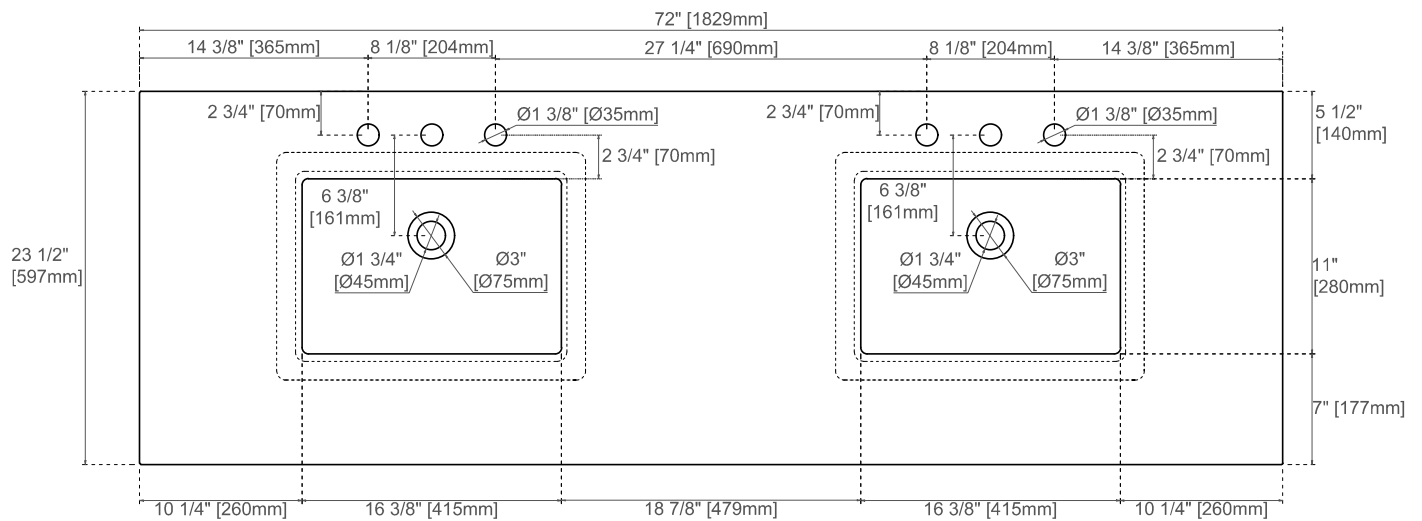

All dimensions are nominal

Visit website for warranty and installation information
www.jamesmartinvanities.com

Version: 202511