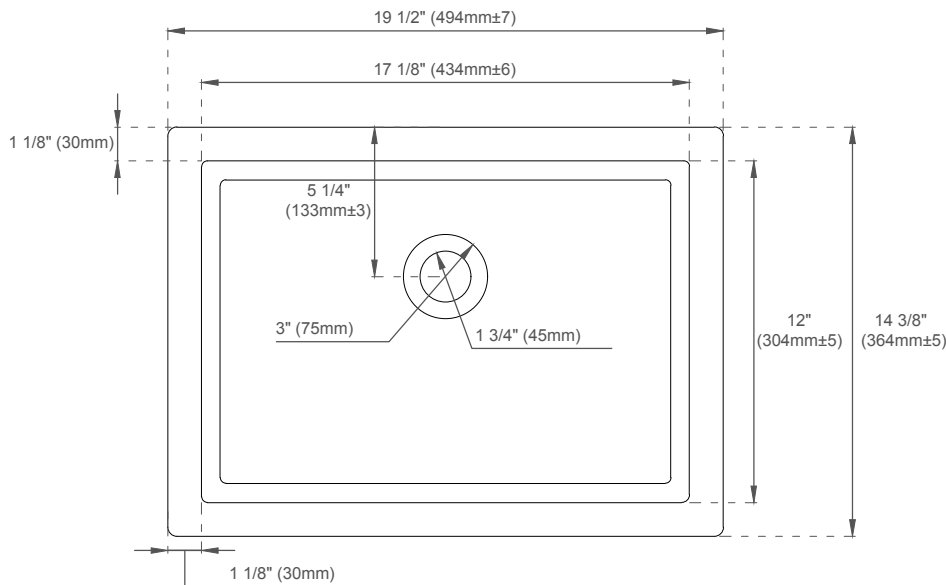

SNK-RF RECTANGULAR PORCELAIN UNDERMOUNT SINK

JAMES MARTIN
VANITIES

ASME A112.19.2/CSA B45.1