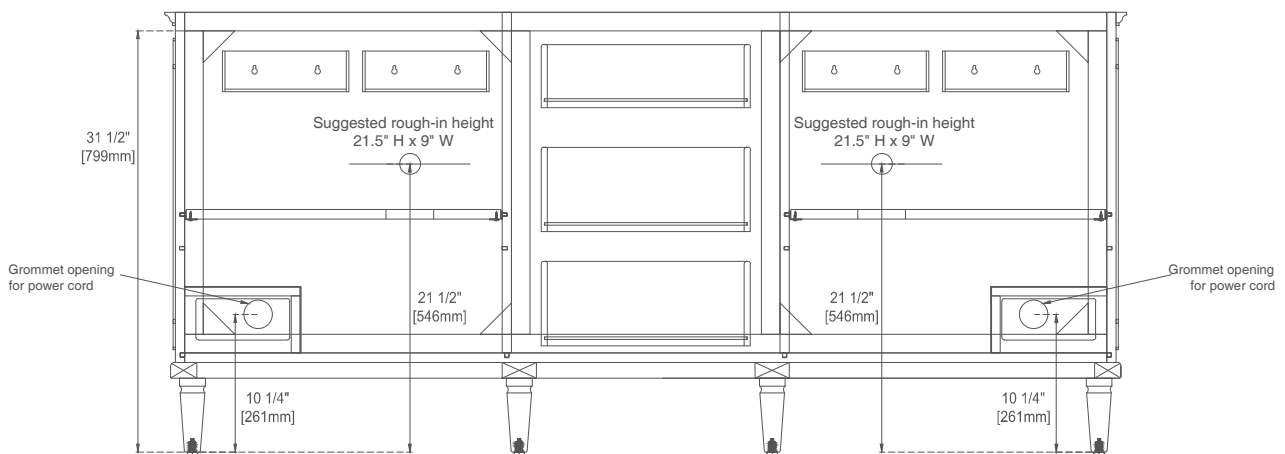

## Dimension

Width: 71-7/8"

Depth: 23-1/2"

Height: 32-7/8"

Rough-In Height: 21-1/2"

Visit website for warranty and installation information

[www.jamesmartinvanities.com](http://www.jamesmartinvanities.com)

# JAMES MARTIN VANITIES

Side View 1

Side View 2

Back View

All dimensions are nominal  
 Diagrams are of cabinet only—James Martin Optional Countertops and sinks are not shown

Visit website for warranty and installation information  
[www.jamesmartinvanities.com](http://www.jamesmartinvanities.com)

## EXTERNAL DIMENSIONS:

Length: 19-1/2"  
Width: 14-3/8"  
Height: 6-7/8"