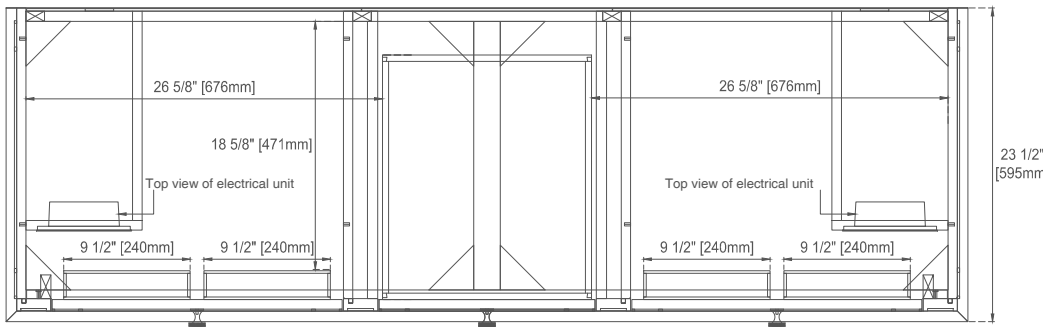

72" LORELAI VANITY

424-V72-M-BKO   424-V72-M-WWO
424-V72-M-BW   424-V72-M-WLT
424-V72-M-LNO

JAMES MARTIN VANITIES