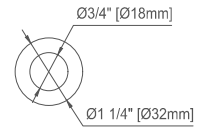

72" LORELAI VANITY

424-V72-M-BKO   424-V72-M-WWO
424-V72-M-BW   424-V72-M-WLT
424-V72-M-LNO

JAMES MARTIN VANITIES

Knob