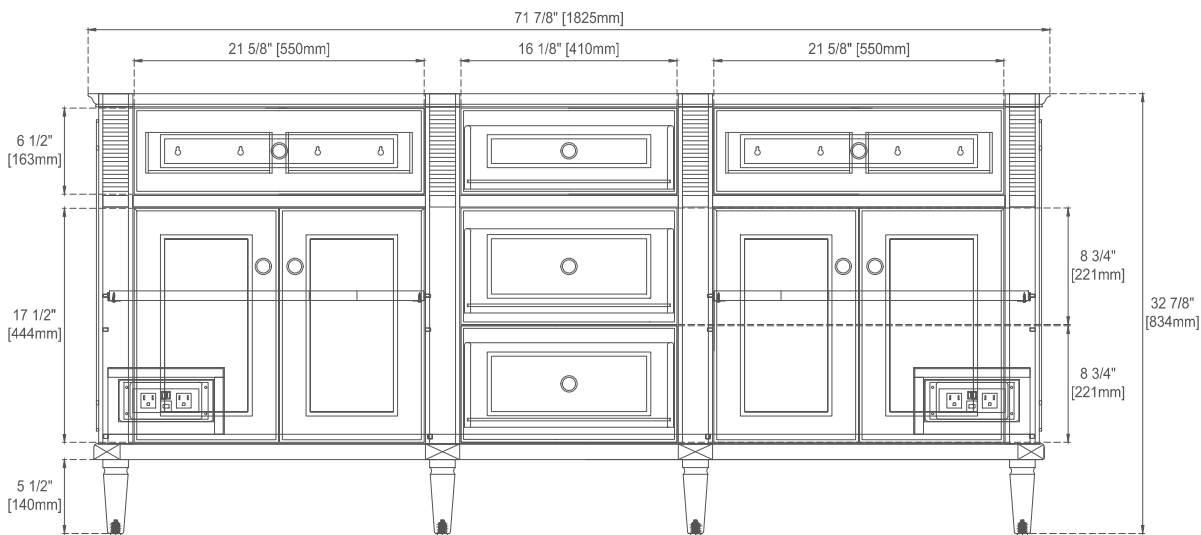

## Dimension

Width: 71-7/8"

Depth: 23-1/2"

Height: 32-7/8"

Rough-In Height: 21-1/2"

Visit website for warranty and installation information

[www.jamesmartinvanities.com](http://www.jamesmartinvanities.com)

# JAMES MARTIN VANITIES

Knob

Bamboo Drawer Organizer  
 In the Middle Drawer

Top View

Front View

All dimensions are nominal  
 Diagrams are of cabinet only—James Martin Optional Countertops and sinks are not shown

## EXTERNAL DIMENSIONS:

Length: 19-1/2"  
Width: 14-3/8"  
Height: 6-7/8"