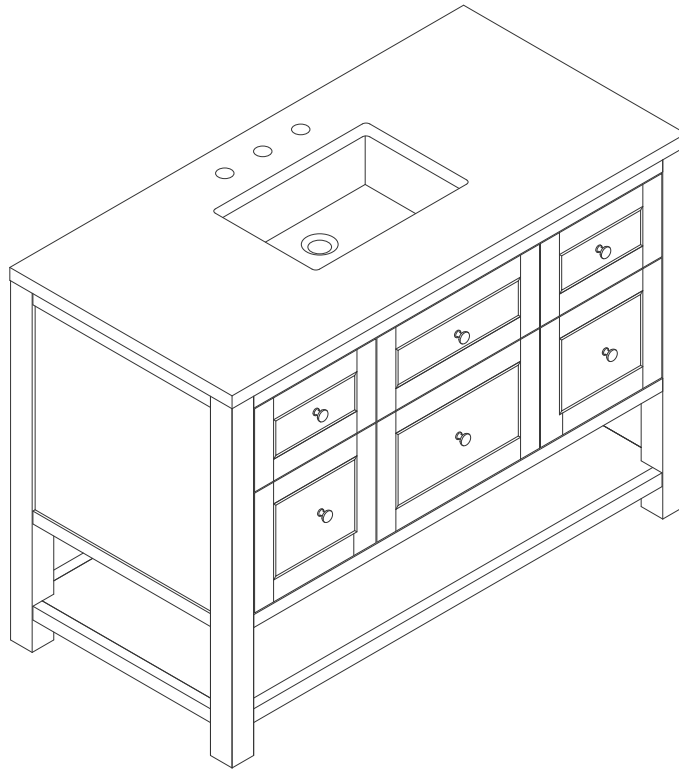

# 48" BRECKENRIDGE VANITY

330-V48-M-BW    330-V48-LNO  
330-V48-M-SRB    330-V48-WWO  
330-V48-M-SC

**JAMES MARTIN**  
VANITIES

FREEPOWER COMPATIBLE

Vanity Top Included: NO, Optional 3cm Tops Available with Sinks

Basins Included: NO

Overflow: Yes, Front Facing

Number of Doors: One

Number of Drawers: Four

USB/Power Component: Yes (ETL5011080)

Cord Length: 6'6"

## Dimension

Width: 47-7/8"

Depth: 23-1/2"

Height: 33"

Rough-In Height: 21-1/2"

## EXTERNAL DIMENSIONS:

Length: 19-1/2"  
Width: 14-3/8"  
Height: 6-7/8"