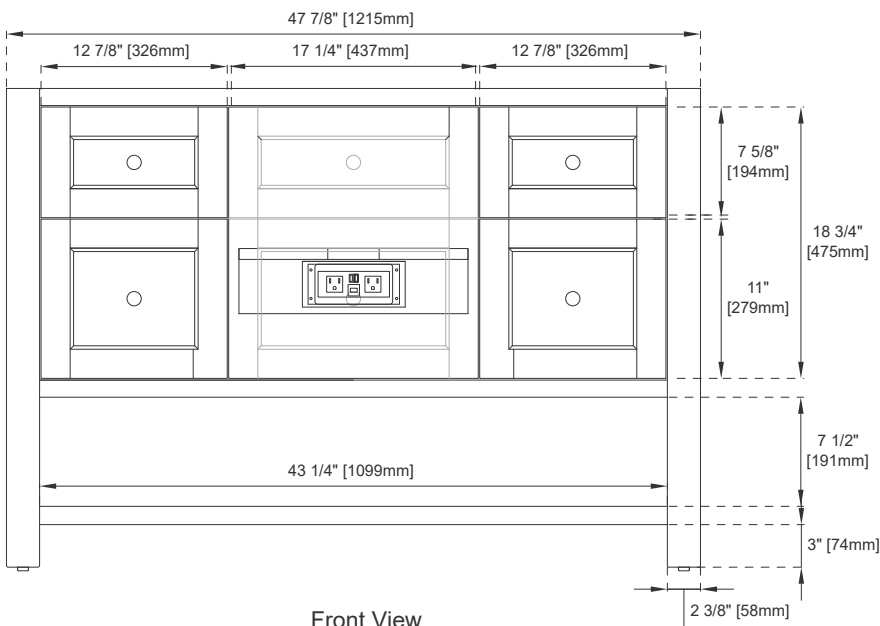

## Dimension

Width: 47-7/8"

Depth: 23-1/2"

Height: 33"

Rough-In Height: 21-1/2"

# JAMES MARTIN VANITIES

Knob

Top View

Bamboo Drawer Organizer

Front View

All dimensions are nominal

Diagrams are of cabinet only—James Martin Optional Countertops and sinks are not shown

Visit website for warranty and installation information  
[www.jamesmartinvanities.com](http://www.jamesmartinvanities.com)

## EXTERNAL DIMENSIONS:

Length: 19-1/2"  
Width: 14-3/8"  
Height: 6-7/8"

## INTERNAL BASIN DIMENSIONS:

Basin Length: 17-1/8"  
Basin Width: 12"  
Basin Depth: 4-3/8"  
Fits Drain Hole Size: 1-1/2"

**All dimensions are nominal**

Visit website for warranty and installation information  
[www.jamesmartinvanities.com](http://www.jamesmartinvanities.com)