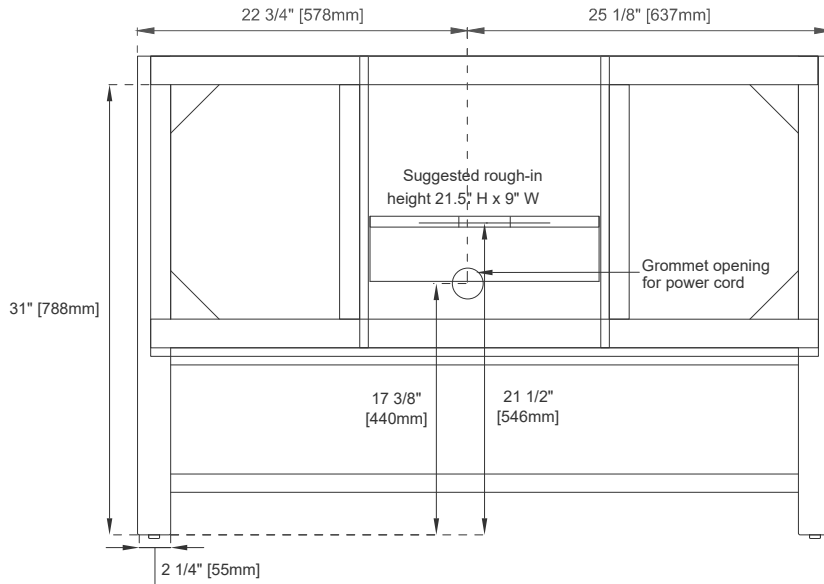

Back View

All dimensions are nominal

Diagrams are of cabinet only—James Martin Optional Countertops and sinks are not shown

Visit website for warranty and installation information
www.jamesmartinvanities.com