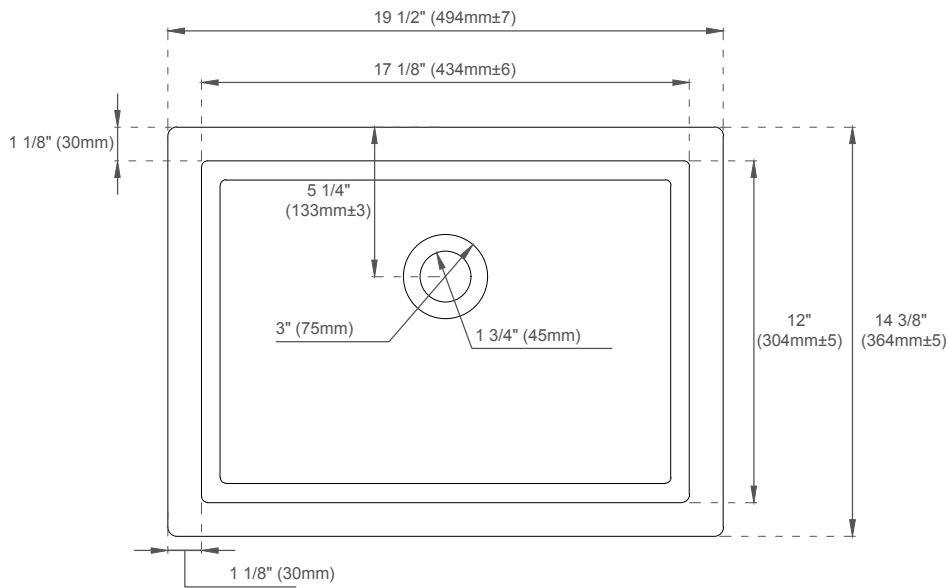

SNK-RF RECTANGULAR PORCELAIN UNDERMOUNT SINK

JAMES MARTIN
VANITIES

ASME A112.19.2/CSA B45.1