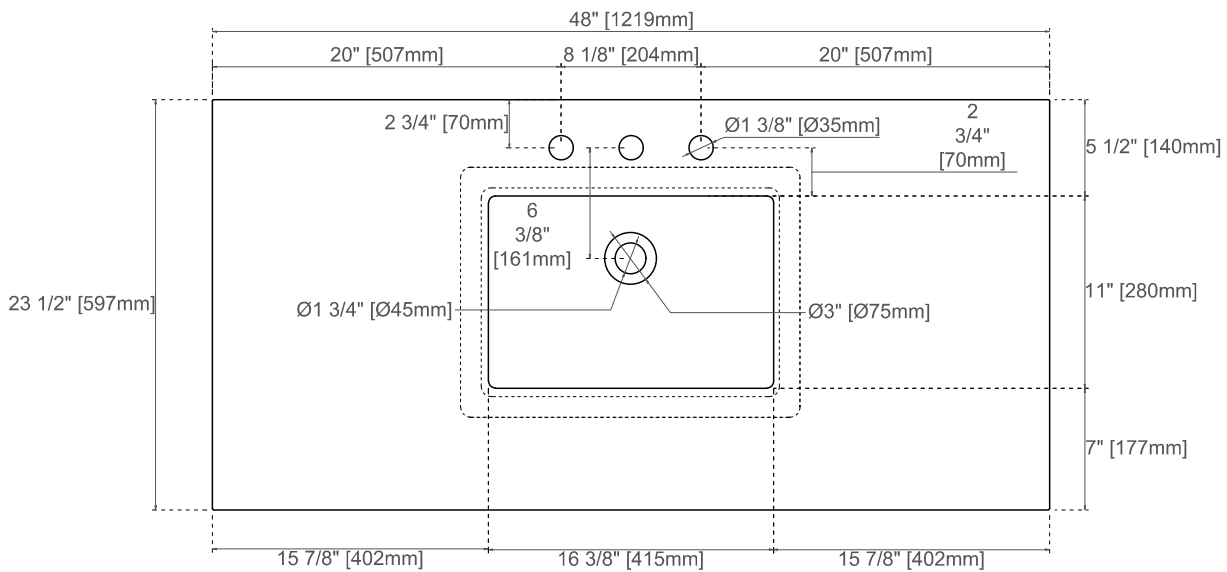

**48" 3CM 050 SERIES
FREEPOWER WIRELESS CHARGING
ĒCLOS® COUNTERTOPS**

**JAMES MARTIN
VANITIES**

ĒCLOS with INLAYR Technology

ĒCLOS is the next generation of high-performance mineral surfaces, featuring a layered full-body integrated design and superior heat resistance. Thanks to its INLAYR technology, the production of ĒCLOS products combines minerals and recycled materials with a low-crystalline silica composition, through an advanced process of robotic engineering and integrated decorative techniques, resulting in the first collection with zero crystalline silica in its composition.

All dimensions are nominal

Visit website for warranty and installation information
www.jamesmartinvanities.com

Version: 202511