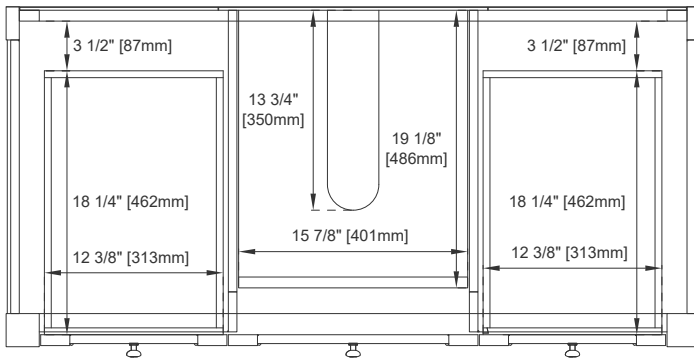

48" BRECKENRIDGE VANITY

330-V48-M-BW   330-V48-M-LNO
330-V48-M-SRB   330-V48-M-WWO
330-V48-M-SC

JAMES MARTIN VANITIES

Knob

Top View

All dimensions are nominal

Diagrams are of cabinet only—James Martin Optional Countertops and sinks are not shown

Visit website for warranty and installation information
www.jamesmartinvanities.com