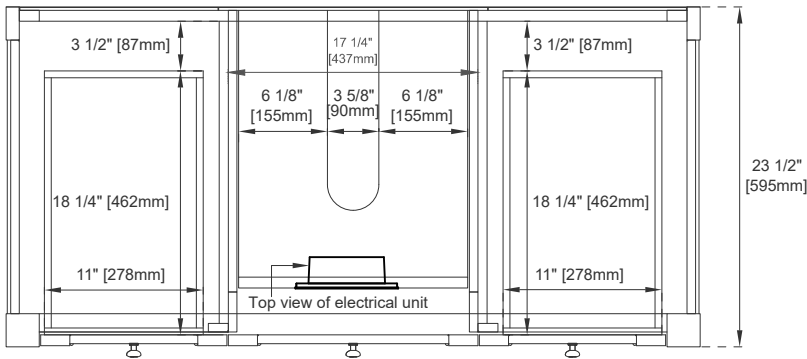

48" BRECKENRIDGE VANITY

330-V48-M-BW   330-V48-M-LNO
330-V48-M-SRB   330-V48-M-WWO
330-V48-M-SC

JAMES MARTIN VANITIES

Knob