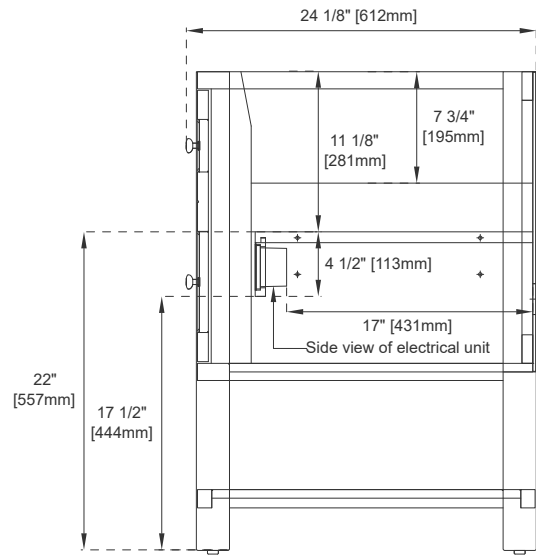

48" BRECKENRIDGE VANITY

330-V48-M-BW   330-V48-M-LNO
330-V48-M-SRB   330-V48-M-WWO
330-V48-M-SC

JAMES MARTIN VANITIES

Side View