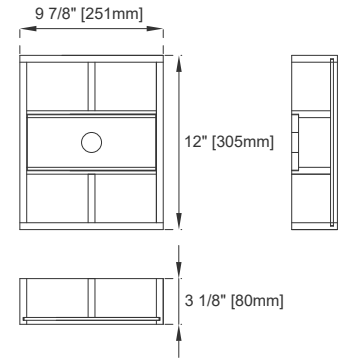

## Dimension

Width: 47-7/8"

Depth: 23-1/2"

Height: 33"

Rough-In Height: 21-1/2"

# JAMES MARTIN VANITIES

Knob

Top View

Bamboo Drawer Organizer

Front View

All dimensions are nominal

Diagrams are of cabinet only—James Martin Optional Countertops and sinks are not shown

Visit website for warranty and installation information  
[www.jamesmartinvanities.com](http://www.jamesmartinvanities.com)

## EXTERNAL DIMENSIONS:

Length: 19-1/2"  
Width: 14-3/8"  
Height: 6-7/8"

## INTERNAL BASIN DIMENSIONS:

Basin Length: 17-1/8"  
Basin Width: 12"  
Basin Depth: 4-3/8"  
Fits Drain Hole Size: 1-1/2"

**All dimensions are nominal**

Visit website for warranty and installation information  
[www.jamesmartinvanities.com](http://www.jamesmartinvanities.com)