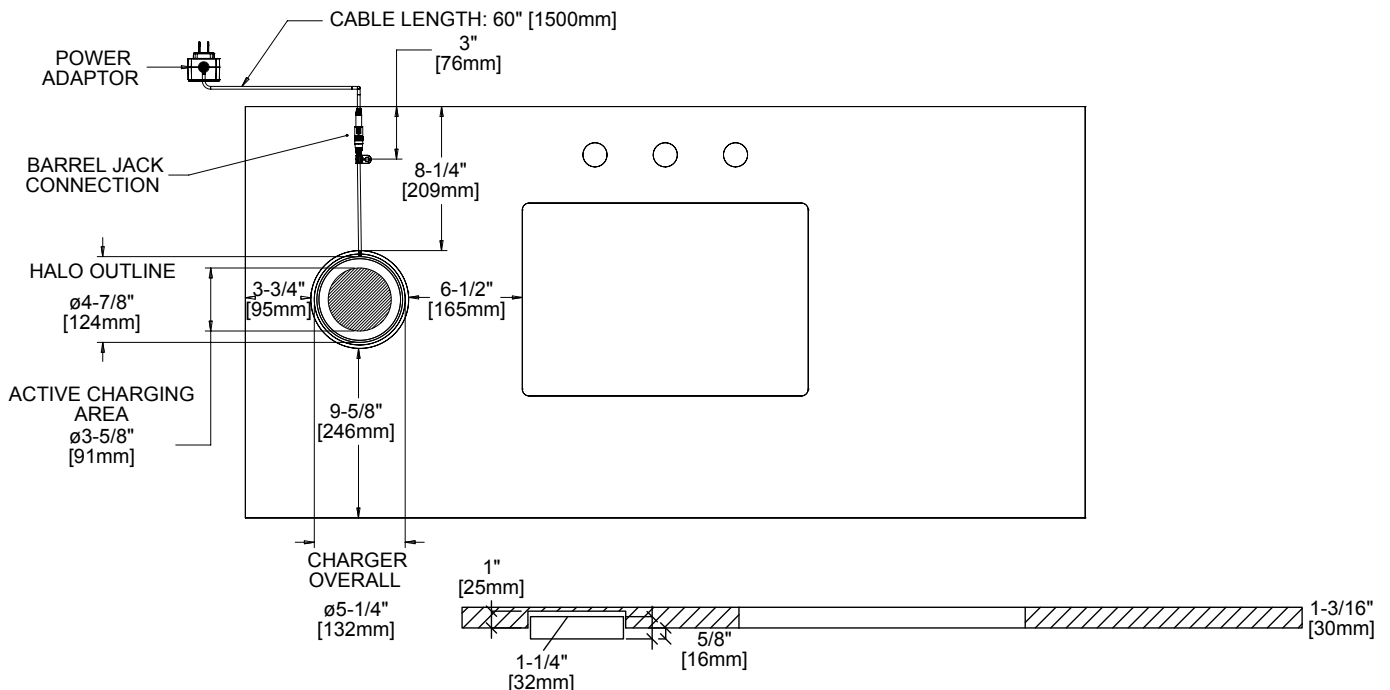

**48" 3CM 050 SERIES
FREEPOWER WIRELESS CHARGING
ĒCLOS® COUNTERTOPS**

**JAMES MARTIN
VANITIES**

ĒCLOS with INLAYR Technology

ĒCLOS is the next generation of high-performance mineral surfaces, featuring a layered full-body integrated design and superior heat resistance. Thanks to its INLAYR technology, the production of ĒCLOS products combines minerals and recycled materials with a low-crystalline silica composition, through an advanced process of robotic engineering and integrated decorative techniques, resulting in the first collection with zero crystalline silica in its composition.

All dimensions are nominal

Visit website for warranty and installation information
www.jamesmartinvanities.com

Version: 202511