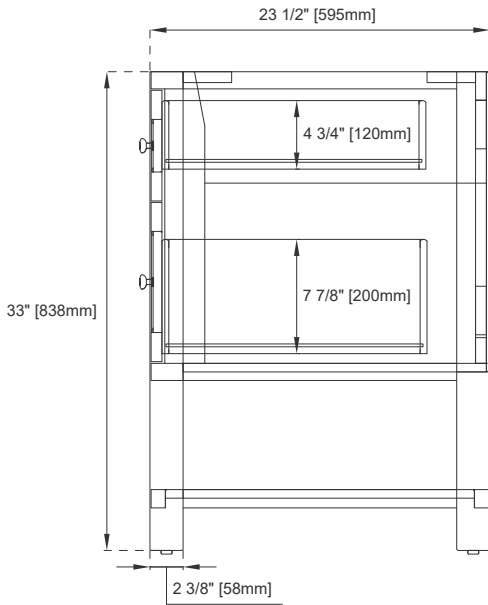

48" BRECKENRIDGE VANITY

330-V48-M-BW   330-V48-M-LNO
330-V48-M-SRB   330-V48-M-WWO
330-V48-M-SC

JAMES MARTIN VANITIES

Side View