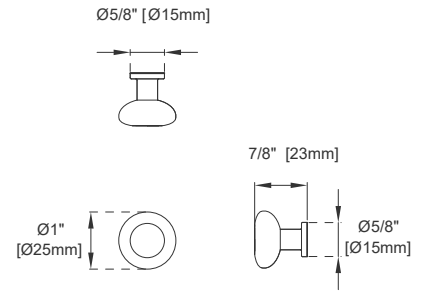

48" BRECKENRIDGE VANITY

330-V48-M-BW   330-V48-M-LNO
330-V48-M-SRB   330-V48-M-WWO
330-V48-M-SC

JAMES MARTIN VANITIES

Knob