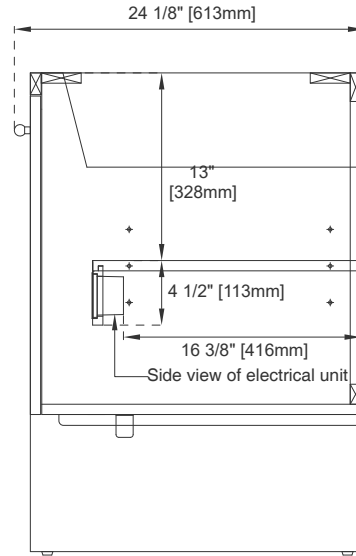

## Dimension

Width: 47-7/8"  
Depth: 23-1/8"  
Height: 33"  
Rough-In Height: 21-1/2"

# JAMES MARTIN VANITIES

435-V48-M-LNO

Knob

Bamboo Drawer Organizer

Top View

Front View

All dimensions are nominal

Diagrams are of cabinet only—James Martin Optional Countertops and sinks are not shown

# 48" HUDSON VANITY

# JAMES MARTIN VANITIES

435-V48-M-LNO

Side View

Side View

Back View

All dimensions are nominal

Diagrams are of cabinet only—James Martin Optional Countertops and sinks are not shown

Visit website for warranty and installation information  
[www.jamesmartinvanities.com](http://www.jamesmartinvanities.com)