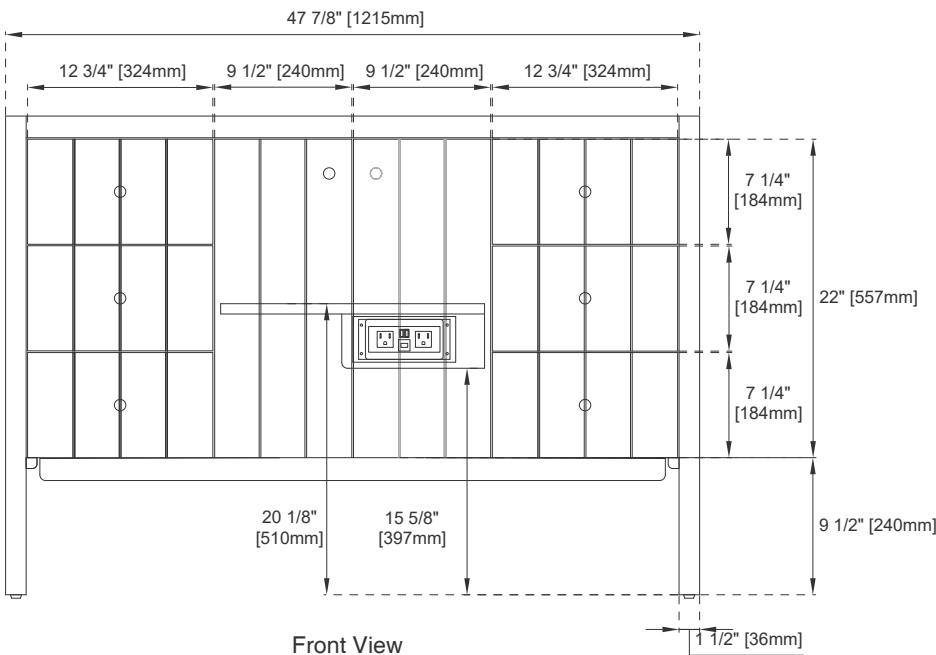

## Features and Materials

Solids: Ash and Yellow Poplar  
Veneers: Flat Cut Ash  
Panels: Plywood  
Installation Type: Floor Standing  
Number of Basins: One,, with Optional 3cm Top  
Vanity Top Included: No, Optional 3cm Tops Available with Sinks  
Basins Included: No  
Overflow: Yes, Front Facing  
Number of Doors: Two  
Number of Drawers: Six  
USB/Power Component: Yes (ETL5011080)  
Cord Length: 6'6"  
Assembly Type: Installation of Optional 3cm Top with Sink  
Bamboo Storage Tray: One  
Drawer Box Material and Construction: 12mm Plywood/English Dovetail  
Joinery Hardware Material and Finish: Zinc Alloy in Champagne Brass  
Fits Drain Hole Size: 1 3/4"  
Full Extension, Soft Close Glides  
European Soft Close Hinges  
Aluminum Laminate Drawer Liners  
Adjustable Levelers

## Dimension

Width: 47-7/8"  
Depth: 23-1/8"  
Height: 33"  
Rough-In Height: 21-1/2"

# JAMES MARTIN VANITIES

435-V48-M-LNO

Knob

Bamboo Drawer Organizer

Top View

Front View

All dimensions are nominal

Diagrams are of cabinet only—James Martin Optional Countertops and sinks are not shown

# 48" HUDSON VANITY