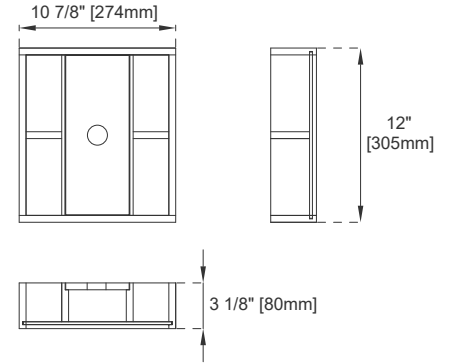

Bamboo Drawer Organizer