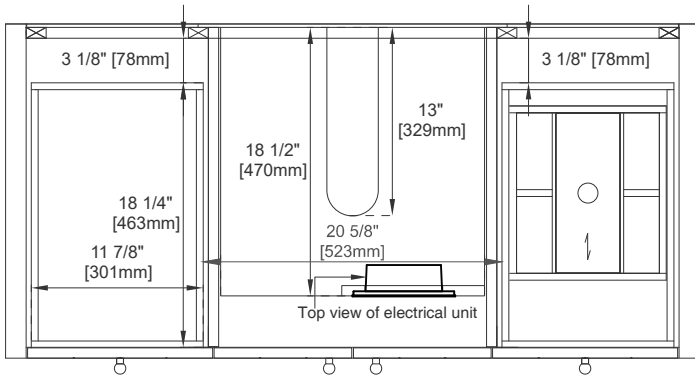

48" HUDSON VANITY

JAMES MARTIN VANITIES

435-V48-M-LNO

Top View

All dimensions are nominal

Diagrams are of cabinet only—James Martin Optional Countertops and sinks are not shown

Visit website for warranty and installation information
www.jamesmartinvanities.com