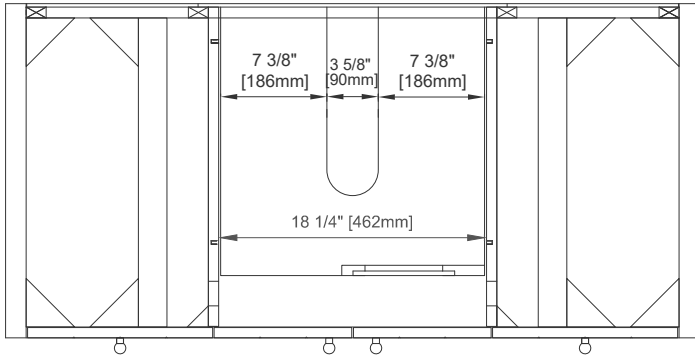

48" HUDSON VANITY

JAMES MARTIN VANITIES

435-V48-M-LNO