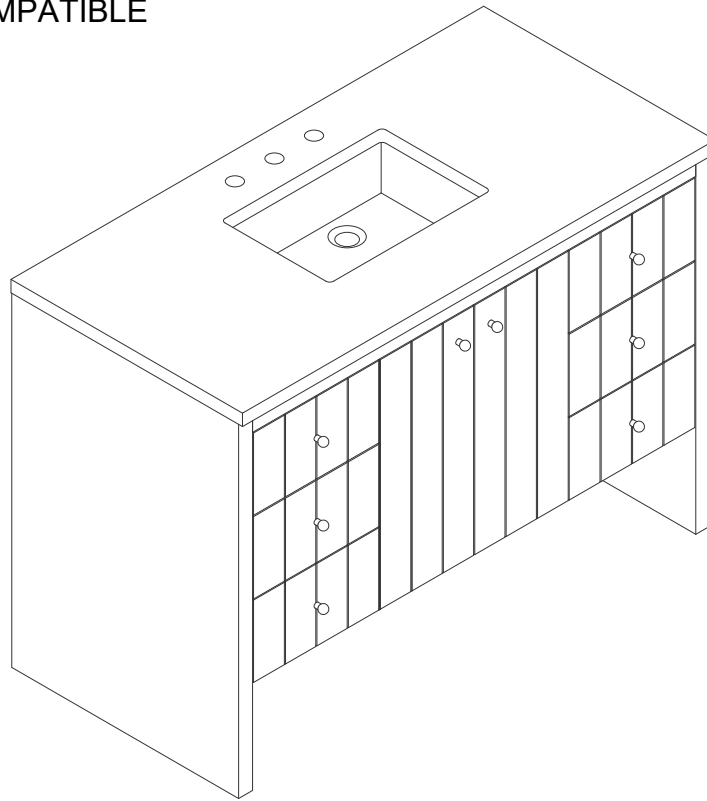

# 48" HUDSON VANITY

**JAMES MARTIN**  
VANITIES

435-V48-M-LNO

FREEPOWER COMPATIBLE

## Features and Materials

Solids: Ash and Yellow Poplar  
Veneers: Flat Cut Ash  
Panels: Plywood  
Installation Type: Floor Standing  
Number of Basins: One,, with Optional 3cm Top  
Vanity Top Included: No, Optional 3cm Tops Available with Sinks  
Basins Included: No  
Overflow: Yes, Front Facing  
Number of Doors: Two  
Number of Drawers: Six  
USB/Power Component: Yes (ETL5011080)  
Cord Length: 6'6"  
Assembly Type: Installation of Optional 3cm Top with Sink  
Bamboo Storage Tray: One  
Drawer Box Material and Construction: 12mm Plywood/English Dovetail  
Joinery Hardware Material and Finish: Zinc Alloy in Champagne Brass  
Fits Drain Hole Size: 1 3/4"  
Full Extension, Soft Close Glides  
European Soft Close Hinges  
Aluminum Laminate Drawer Liners  
Adjustable Levelers

## Dimension

Width: 47-7/8"  
Depth: 23-1/8"  
Height: 33"  
Rough-In Height: 21-1/2"

# 48" HUDSON VANITY