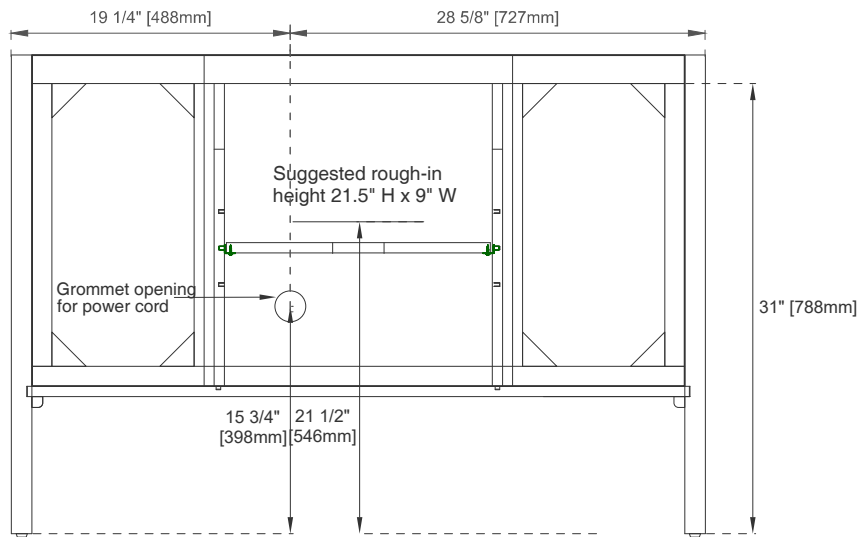

## Features and Materials

Solids: Ash and Yellow Poplar  
Veneers: Flat Cut Ash  
Panels: Plywood  
Installation Type: Floor Standing  
Number of Basins: One,, with Optional 3cm Top  
Vanity Top Included: No, Optional 3cm Tops Available with Sinks  
Basins Included: No  
Overflow: Yes, Front Facing  
Number of Doors: Two  
Number of Drawers: Six  
USB/Power Component: Yes (ETL5011080)  
Cord Length: 6'6"  
Assembly Type: Installation of Optional 3cm Top with Sink  
Bamboo Storage Tray: One  
Drawer Box Material and Construction: 12mm Plywood/English Dovetail  
Joinery Hardware Material and Finish: Zinc Alloy in Champagne Brass  
Fits Drain Hole Size: 1 3/4"  
Full Extension, Soft Close Glides  
European Soft Close Hinges  
Aluminum Laminate Drawer Liners  
Adjustable Levelers

## Dimension

Width: 47-7/8"  
Depth: 23-1/8"  
Height: 33"  
Rough-In Height: 21-1/2"

# 48" HUDSON VANITY

# JAMES MARTIN VANITIES

435-V48-M-LNO

Side View

Side View

Back View

All dimensions are nominal

Diagrams are of cabinet only—James Martin Optional Countertops and sinks are not shown

Visit website for warranty and installation information  
[www.jamesmartinvanities.com](http://www.jamesmartinvanities.com)