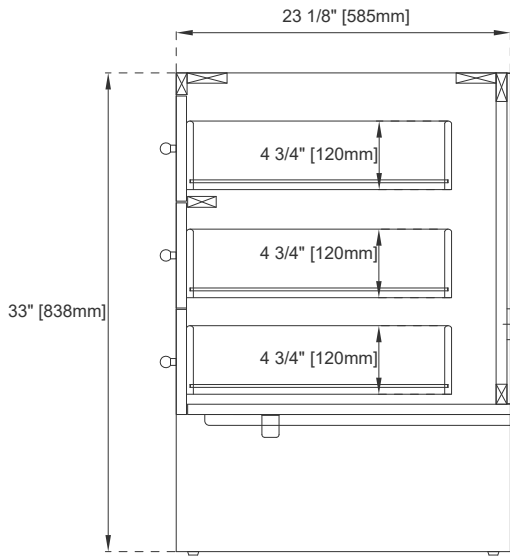

48" HUDSON VANITY

JAMES MARTIN VANITIES

435-V48-M-LNO

Side View