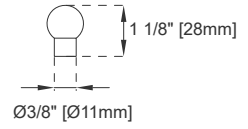

48" HUDSON VANITY

JAMES MARTIN VANITIES

435-V48-M-LNO

Knob