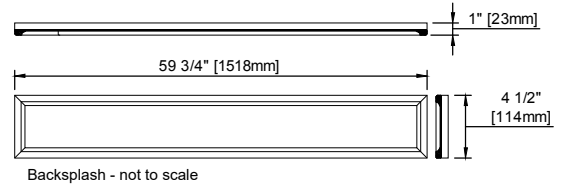

JAMES MARTIN VANITIES

Malibu 60" Vanity
505-V60S-AMB

Top sold separately

Features and Materials

Solids: Poplar
Veneers: Birch
Panels: Plywood
Installation Type: Floor Standing
Number of Basins: One, with Optional 3cm Top
Vanity Top : Not Included - Optional 3cm Tops Available with Sinks
Wooden Backsplash
Bamboo Drawer Organizer
Number of Drawers: Nine
Number of Tip Outs: One
Assembly Type: Installation of Optional 3cm Top
Drawer Box Material and Construction: Plywood/English Dovetail Joinery
Hardware Material and Finish: Zinc Alloy in Matte Black
Fits Drain Hole Size: 1 3/4"
Full Extension, Soft Close Glides
Aluminum Laminate Drawer Liners
Adjustable Levelers

Dimension

Width: 60"
Depth: 23-1/2"
Height: 34-7/8"
Rough-In Height: 21"

Visit website for warranty and installation information
www.jamesmartinvanities.com

JAMES MARTIN VANITIES

Malibu 60" Vanity
505-V60S-AMB

Organizer

Top View

Backsplash - not to scale

Front View

Knobs/Pulls

All dimensions are nominal
 Diagrams are of cabinet only-James Martin Optional Countertops and sinks are not shown

Visit website for warranty and installation information
www.jamesmartinvanities.com