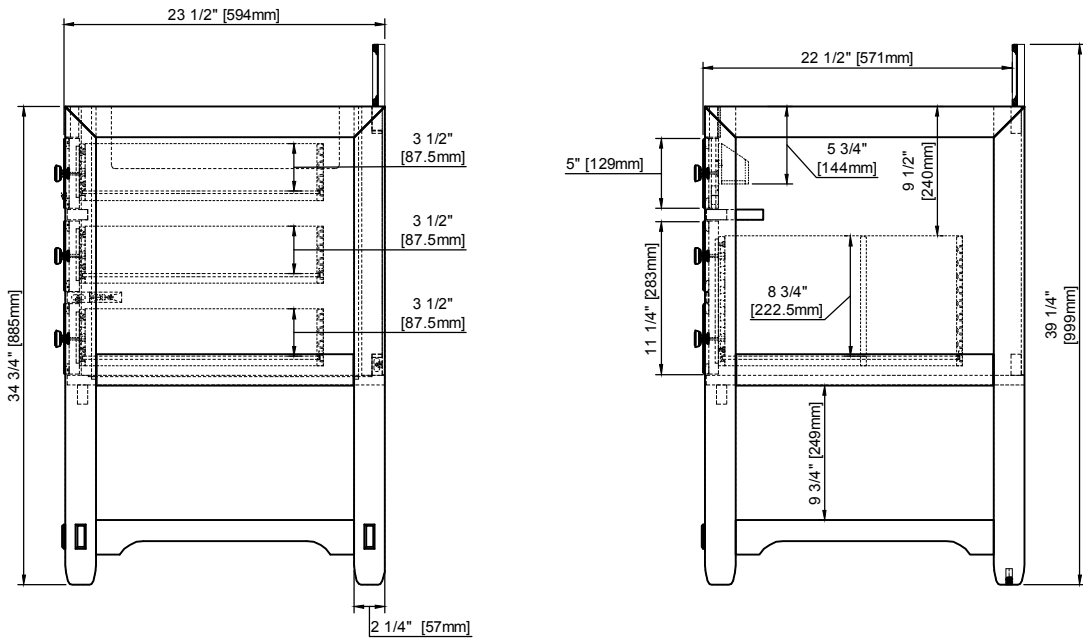

JAMES MARTIN VANITIES

Malibu 60" Vanity
505-V60S-AMB

Top sold separately

Features and Materials

Solids: Poplar
Veneers: Birch
Panels: Plywood
Installation Type: Floor Standing
Number of Basins: One, with Optional 3cm Top
Vanity Top : Not Included - Optional 3cm Tops Available with Sinks
Wooden Backsplash
Bamboo Drawer Organizer
Number of Drawers: Nine
Number of Tip Outs: One
Assembly Type: Installation of Optional 3cm Top
Drawer Box Material and Construction: Plywood/English Dovetail Joinery
Hardware Material and Finish: Zinc Alloy in Matte Black
Fits Drain Hole Size: 1 3/4"
Full Extension, Soft Close Glides
Aluminum Laminate Drawer Liners
Adjustable Levelers

Dimension

Width: 60"
Depth: 23-1/2"
Height: 34-7/8"
Rough-In Height: 21"

Visit website for warranty and installation information
www.jamesmartinvanities.com

JAMES MARTIN VANITIES

Malibu 60" Vanity
505-V60S-AMB

Organizer

Top View

Backsplash - not to scale

Front View

Knobs/Pulls

All dimensions are nominal
 Diagrams are of cabinet only-James Martin Optional Countertops and sinks are not shown

Visit website for warranty and installation information
www.jamesmartinvanities.com

JAMES MARTIN VANITIES

Malibu 60" Vanity
505-V60S-AMB

Side View

Back View

All dimensions are nominal
Diagrams are of cabinet only-James Martin Optional Countertops and sinks are not shown

Visit website for warranty and installation information
www.jamesmartinvanities.com