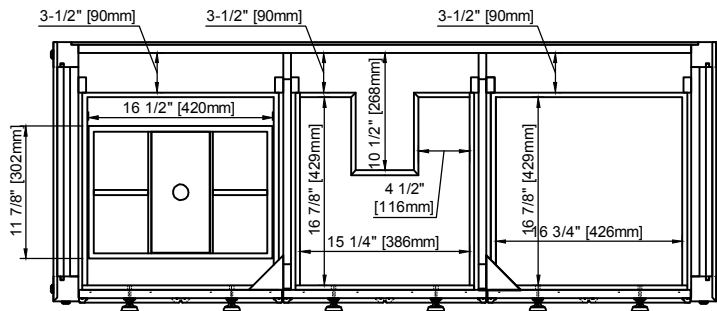

JAMES MARTIN VANITIES

Malibu 60" Vanity
505-V60S-AMB

Top sold separately

Features and Materials

Solids: Poplar
Veneers: Birch
Panels: Plywood
Installation Type: Floor Standing
Number of Basins: One, with Optional 3cm Top
Vanity Top : Not Included - Optional 3cm Tops Available with Sinks
Wooden Backsplash
Bamboo Drawer Organizer
Number of Drawers: Nine
Number of Tip Outs: One
Assembly Type: Installation of Optional 3cm Top
Drawer Box Material and Construction: Plywood/English Dovetail Joinery
Hardware Material and Finish: Zinc Alloy in Matte Black
Fits Drain Hole Size: 1 3/4"
Full Extension, Soft Close Glides
Aluminum Laminate Drawer Liners
Adjustable Levelers

Dimension

Width: 60"
Depth: 23-1/2"
Height: 34-7/8"
Rough-In Height: 21"

Visit website for warranty and installation information
www.jamesmartinvanities.com

JAMES MARTIN VANITIES

Malibu 60" Vanity
505-V60S-AMB

Organizer

Top View

Backsplash - not to scale

Front View

Knobs/Pulls

All dimensions are nominal
 Diagrams are of cabinet only-James Martin Optional Countertops and sinks are not shown

Visit website for warranty and installation information
www.jamesmartinvanities.com

JAMES MARTIN VANITIES

Malibu 60" Vanity
505-V60S-AMB

Side View

Back View

All dimensions are nominal
Diagrams are of cabinet only-James Martin Optional Countertops and sinks are not shown

Visit website for warranty and installation information
www.jamesmartinvanities.com