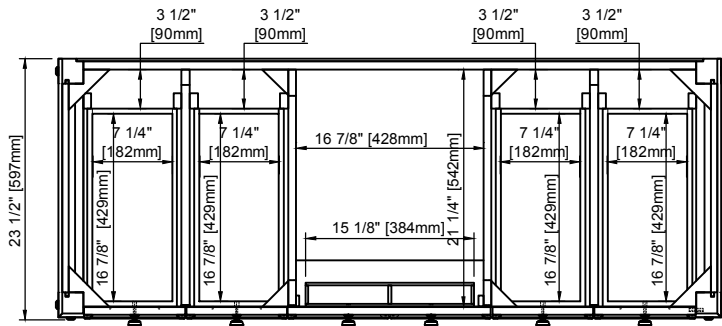

JAMES MARTIN VANITIES

Malibu 60" Vanity
505-V60S-AMB

Top sold separately

Features and Materials

Solids: Poplar
Veneers: Birch
Panels: Plywood
Installation Type: Floor Standing
Number of Basins: One, with Optional 3cm Top
Vanity Top : Not Included - Optional 3cm Tops Available with Sinks
Wooden Backsplash
Bamboo Drawer Organizer
Number of Drawers: Nine
Number of Tip Outs: One
Assembly Type: Installation of Optional 3cm Top
Drawer Box Material and Construction: Plywood/English Dovetail Joinery
Hardware Material and Finish: Zinc Alloy in Matte Black
Fits Drain Hole Size: 1 3/4"
Full Extension, Soft Close Glides
Aluminum Laminate Drawer Liners
Adjustable Levelers

Dimension

Width: 60"
Depth: 23-1/2"
Height: 34-7/8"
Rough-In Height: 21"

Visit website for warranty and installation information
www.jamesmartinvanities.com

JAMES MARTIN VANITIES

Malibu 60" Vanity
505-V60S-AMB

Organizer

Top View

Backsplash - not to scale

Front View

Knobs/Pulls

All dimensions are nominal
 Diagrams are of cabinet only-James Martin Optional Countertops and sinks are not shown

Visit website for warranty and installation information
www.jamesmartinvanities.com

JAMES MARTIN VANITIES

Malibu 60" Vanity
505-V60S-AMB

Side View

Back View

All dimensions are nominal
Diagrams are of cabinet only-James Martin Optional Countertops and sinks are not shown

Visit website for warranty and installation information
www.jamesmartinvanities.com