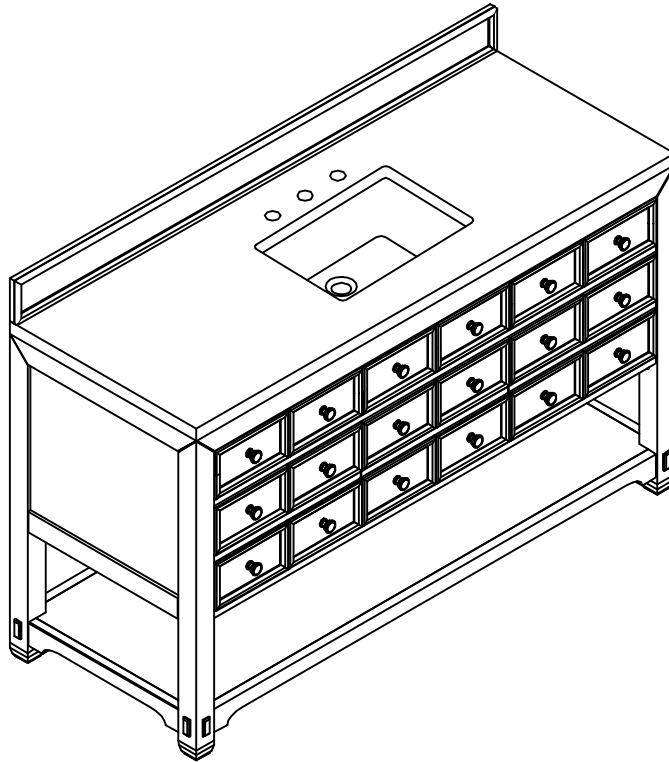

JAMES MARTIN VANITIES

Malibu 60" Vanity
505-V60S-AMB

Top sold separately

Features and Materials

Solids: Poplar
Veneers: Birch
Panels: Plywood
Installation Type: Floor Standing
Number of Basins: One, with Optional 3cm Top
Vanity Top : Not Included - Optional 3cm Tops Available with Sinks
Wooden Backsplash
Bamboo Drawer Organizer
Number of Drawers: Nine
Number of Tip Outs: One
Assembly Type: Installation of Optional 3cm Top
Drawer Box Material and Construction: Plywood/English Dovetail Joinery
Hardware Material and Finish: Zinc Alloy in Matte Black
Fits Drain Hole Size: 1 3/4"
Full Extension, Soft Close Glides
Aluminum Laminate Drawer Liners
Adjustable Levelers

Dimension

Width: 60"
Depth: 23-1/2"
Height: 34-7/8"
Rough-In Height: 21"

Visit website for warranty and installation information
www.jamesmartinvanities.com

JAMES MARTIN VANITIES

Malibu 60" Vanity
505-V60S-AMB

Organizer

Top View

Backsplash - not to scale

Front View

Knobs/Pulls

All dimensions are nominal
 Diagrams are of cabinet only-James Martin Optional Countertops and sinks are not shown

Visit website for warranty and installation information
www.jamesmartinvanities.com