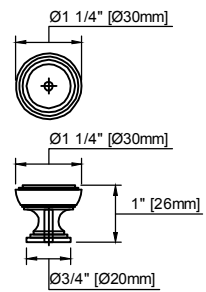

JAMES MARTIN VANITIES

Malibu 60" Vanity
505-V60S-AMB

Top sold separately

Features and Materials

Solids: Poplar
Veneers: Birch
Panels: Plywood
Installation Type: Floor Standing
Number of Basins: One, with Optional 3cm Top
Vanity Top : Not Included - Optional 3cm Tops Available with Sinks
Wooden Backsplash
Bamboo Drawer Organizer
Number of Drawers: Nine
Number of Tip Outs: One
Assembly Type: Installation of Optional 3cm Top
Drawer Box Material and Construction: Plywood/English Dovetail Joinery
Hardware Material and Finish: Zinc Alloy in Matte Black
Fits Drain Hole Size: 1 3/4"
Full Extension, Soft Close Glides
Aluminum Laminate Drawer Liners
Adjustable Levelers

Dimension

Width: 60"
Depth: 23-1/2"
Height: 34-7/8"
Rough-In Height: 21"

Visit website for warranty and installation information
www.jamesmartinvanities.com

JAMES MARTIN VANITIES

Malibu 60" Vanity
505-V60S-AMB

Organizer

Top View

Backsplash - not to scale

Front View

Knobs/Pulls

All dimensions are nominal
 Diagrams are of cabinet only-James Martin Optional Countertops and sinks are not shown

Visit website for warranty and installation information
www.jamesmartinvanities.com

JAMES MARTIN VANITIES

Malibu 60" Vanity
505-V60S-AMB

Side View

Back View

All dimensions are nominal
Diagrams are of cabinet only-James Martin Optional Countertops and sinks are not shown

Visit website for warranty and installation information
www.jamesmartinvanities.com