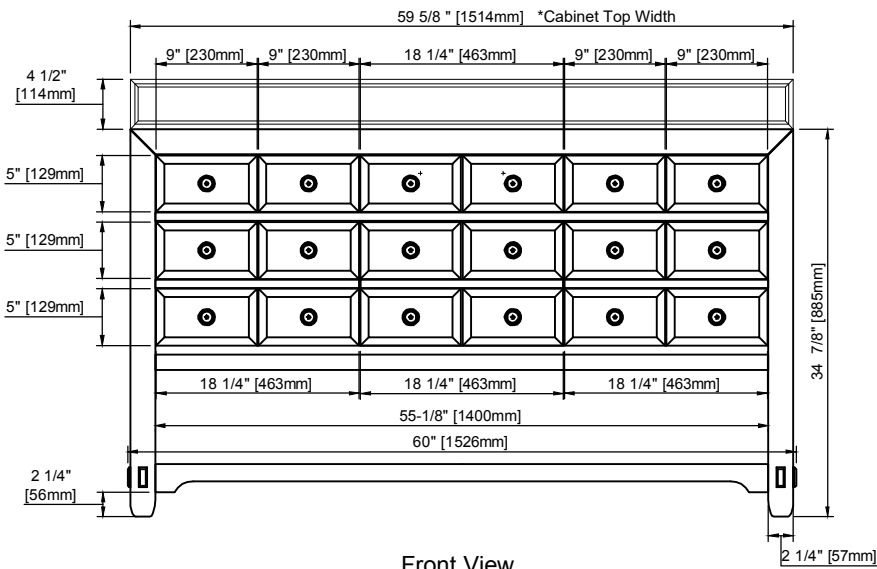

JAMES MARTIN VANITIES

Malibu 60" Vanity
505-V60S-AMB

Top sold separately

Features and Materials

Solids: Poplar
Veneers: Birch
Panels: Plywood
Installation Type: Floor Standing
Number of Basins: One, with Optional 3cm Top
Vanity Top : Not Included - Optional 3cm Tops Available with Sinks
Wooden Backsplash
Bamboo Drawer Organizer
Number of Drawers: Nine
Number of Tip Outs: One
Assembly Type: Installation of Optional 3cm Top
Drawer Box Material and Construction: Plywood/English Dovetail Joinery
Hardware Material and Finish: Zinc Alloy in Matte Black
Fits Drain Hole Size: 1 3/4"
Full Extension, Soft Close Glides
Aluminum Laminate Drawer Liners
Adjustable Levelers

Dimension

Width: 60"
Depth: 23-1/2"
Height: 34-7/8"
Rough-In Height: 21"

Visit website for warranty and installation information
www.jamesmartinvanities.com

JAMES MARTIN VANITIES

Malibu 60" Vanity
505-V60S-AMB

Organizer

Top View

Backsplash - not to scale

Front View

Knobs/Pulls

All dimensions are nominal
 Diagrams are of cabinet only-James Martin Optional Countertops and sinks are not shown

Visit website for warranty and installation information
www.jamesmartinvanities.com

JAMES MARTIN VANITIES

Malibu 60" Vanity
505-V60S-AMB

Side View

Back View

All dimensions are nominal
Diagrams are of cabinet only-James Martin Optional Countertops and sinks are not shown

Visit website for warranty and installation information
www.jamesmartinvanities.com