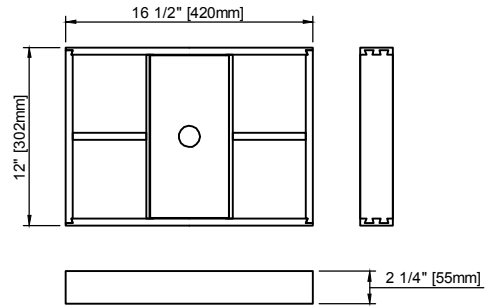

JAMES MARTIN VANITIES

Malibu 60" Vanity
505-V60S-AMB

Top sold separately

Features and Materials

Solids: Poplar
Veneers: Birch
Panels: Plywood
Installation Type: Floor Standing
Number of Basins: One, with Optional 3cm Top
Vanity Top : Not Included - Optional 3cm Tops Available with Sinks
Wooden Backsplash
Bamboo Drawer Organizer
Number of Drawers: Nine
Number of Tip Outs: One
Assembly Type: Installation of Optional 3cm Top
Drawer Box Material and Construction: Plywood/English Dovetail Joinery
Hardware Material and Finish: Zinc Alloy in Matte Black
Fits Drain Hole Size: 1 3/4"
Full Extension, Soft Close Glides
Aluminum Laminate Drawer Liners
Adjustable Levelers

Dimension

Width: 60"
Depth: 23-1/2"
Height: 34-7/8"
Rough-In Height: 21"

Visit website for warranty and installation information
www.jamesmartinvanities.com

JAMES MARTIN VANITIES

Malibu 60" Vanity
505-V60S-AMB

Organizer

Top View

Backsplash - not to scale

Front View

Knobs/Pulls

All dimensions are nominal
 Diagrams are of cabinet only-James Martin Optional Countertops and sinks are not shown

Visit website for warranty and installation information
www.jamesmartinvanities.com

JAMES MARTIN VANITIES

Malibu 60" Vanity
505-V60S-AMB

Side View

Back View

All dimensions are nominal
Diagrams are of cabinet only-James Martin Optional Countertops and sinks are not shown

Visit website for warranty and installation information
www.jamesmartinvanities.com