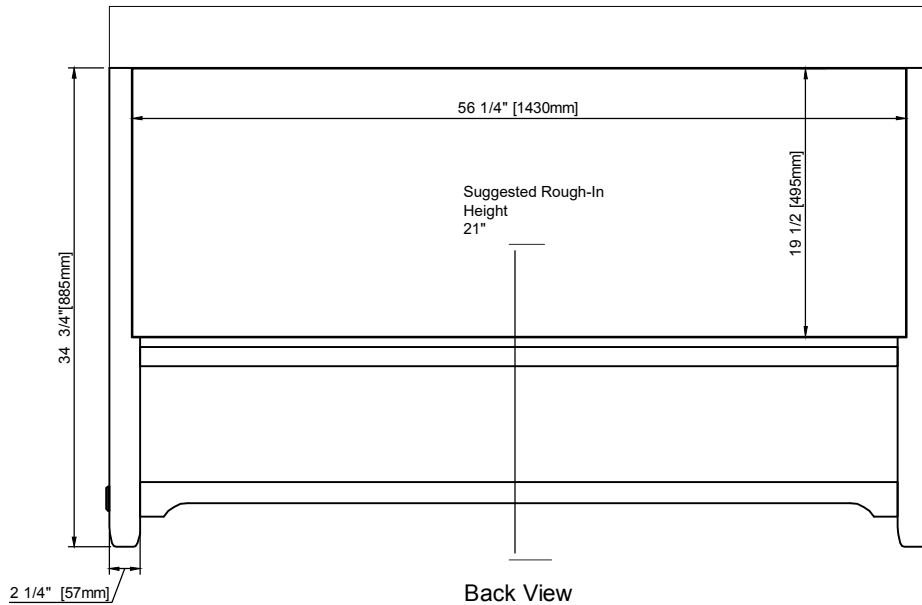

JAMES MARTIN VANITIES

Malibu 60" Vanity
505-V60S-AMB

Top sold separately

Features and Materials

Solids: Poplar
Veneers: Birch
Panels: Plywood
Installation Type: Floor Standing
Number of Basins: One, with Optional 3cm Top
Vanity Top : Not Included - Optional 3cm Tops Available with Sinks
Wooden Backsplash
Bamboo Drawer Organizer
Number of Drawers: Nine
Number of Tip Outs: One
Assembly Type: Installation of Optional 3cm Top
Drawer Box Material and Construction: Plywood/English Dovetail Joinery
Hardware Material and Finish: Zinc Alloy in Matte Black
Fits Drain Hole Size: 1 3/4"
Full Extension, Soft Close Glides
Aluminum Laminate Drawer Liners
Adjustable Levelers

Dimension

Width: 60"
Depth: 23-1/2"
Height: 34-7/8"
Rough-In Height: 21"

Visit website for warranty and installation information
www.jamesmartinvanities.com

JAMES MARTIN VANITIES

Malibu 60" Vanity
505-V60S-AMB

Organizer

Top View

Backsplash - not to scale

Front View

Knobs/Pulls

All dimensions are nominal
 Diagrams are of cabinet only-James Martin Optional Countertops and sinks are not shown

Visit website for warranty and installation information
www.jamesmartinvanities.com

JAMES MARTIN VANITIES

Malibu 60" Vanity
505-V60S-AMB

Side View

Back View

All dimensions are nominal
Diagrams are of cabinet only-James Martin Optional Countertops and sinks are not shown

Visit website for warranty and installation information
www.jamesmartinvanities.com