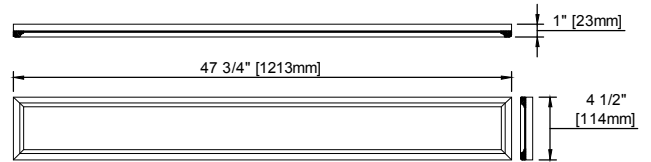

### Features and Materials

Solids: Poplar  
Veneers: Birch  
Panels: Plywood  
Installation Type: Floor Standing  
Number of Basins: One, with Optional 3cm Top  
Vanity Top : Not Included - Optional 3cm Tops Available with Sinks  
Wooden Backsplash  
Bamboo Drawer Organizer  
Number of Drawers: Five  
Number of Tip Outs: One  
Assembly Type: Installation of Optional 3cm Top  
Drawer Box Material and Construction: Plywood/English Dovetail Joinery  
Hardware Material and Finish: Zinc Alloy in Matte Black  
Fits Drain Hole Size: 1 3/4"  
Full Extension, Soft Close Glides  
Aluminum Laminate Drawer Liners  
Adjustable Levelers

### Dimension

Width: 48"  
Depth: 23 -1/2"  
Height: 34-7/8"  
Rough-In Height: 21"

Visit website for warranty and installation information  
[www.jamesmartinvanities.com](http://www.jamesmartinvanities.com)

## VANITIES

Malibu 48" Vanity

505-V48-AMB

Organizer

Top View

Backsplash - not to scale

Front View

Knob

All dimensions are nominal  
Diagrams are of cabinet only-James Martin Optional Countertops and sinks are not shown

Visit website for warranty and installation information  
[www.jamesmartinvanities.com](http://www.jamesmartinvanities.com)