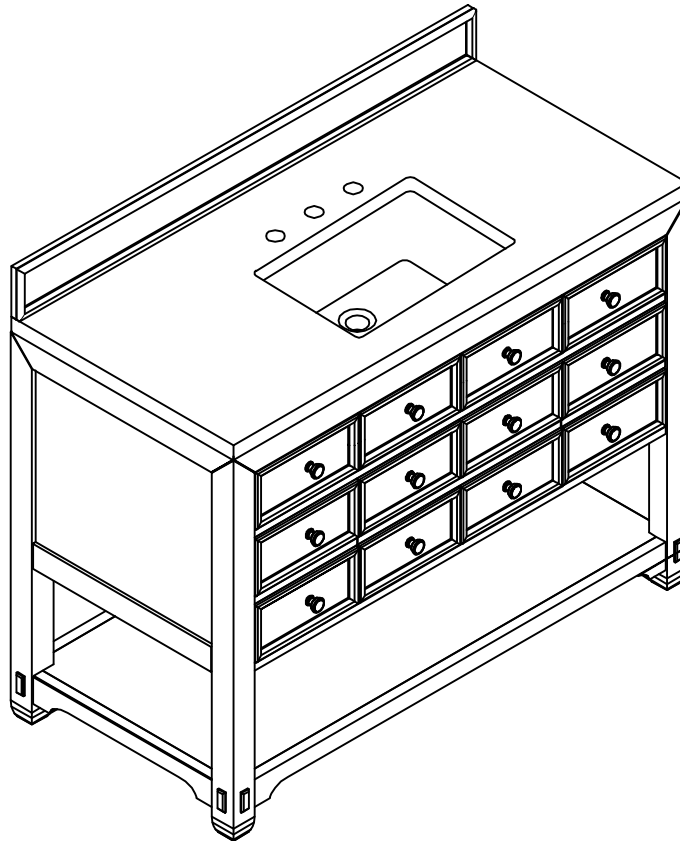

## VANITIES

Malibu 48" Vanity

505-V48-AMB

Top sold separately

### Features and Materials

Solids: Poplar  
Veneers: Birch  
Panels: Plywood  
Installation Type: Floor Standing  
Number of Basins: One, with Optional 3cm Top  
Vanity Top : Not Included - Optional 3cm Tops Available with Sinks  
Wooden Backsplash  
Bamboo Drawer Organizer  
Number of Drawers: Five  
Number of Tip Outs: One  
Assembly Type: Installation of Optional 3cm Top  
Drawer Box Material and Construction: Plywood/English Dovetail Joinery  
Hardware Material and Finish: Zinc Alloy in Matte Black  
Fits Drain Hole Size: 1 3/4"  
Full Extension, Soft Close Glides  
Aluminum Laminate Drawer Liners  
Adjustable Levelers

### Dimension

Width: 48"  
Depth: 23 -1/2"  
Height: 34-7/8"  
Rough-In Height: 21"

Visit website for warranty and installation information  
[www.jamesmartinvanities.com](http://www.jamesmartinvanities.com)