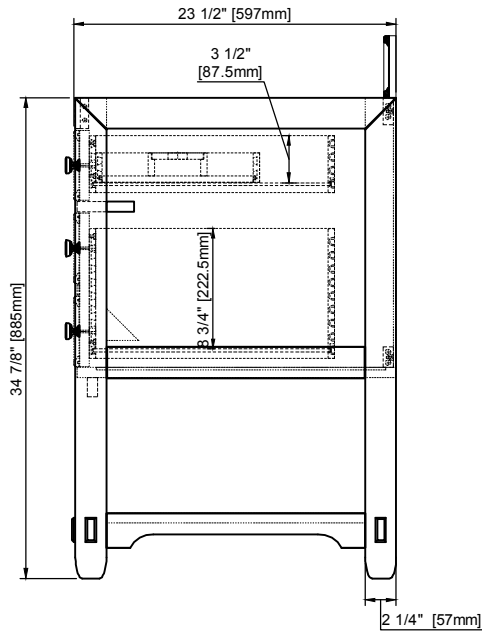

JAMES MARTIN

VANITIES

Malibu 48" Vanity
505-V48-AMB

Side View