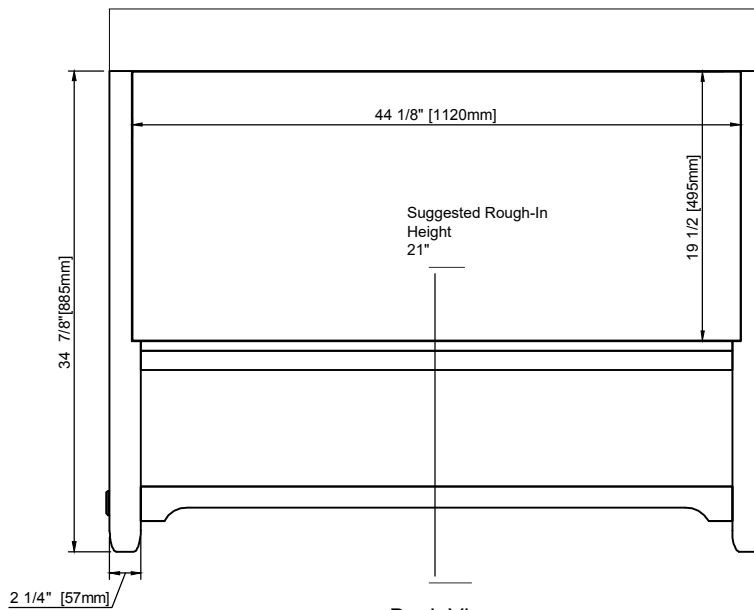

### Dimension

Width: 48"  
Depth: 23 -1/2"  
Height: 34-7/8"  
Rough-In Height: 21"

Visit website for warranty and installation information  
[www.jamesmartinvanities.com](http://www.jamesmartinvanities.com)

## VANITIES

Malibu 48" Vanity

505-V48-AMB

Organizer

Top View

Backsplash - not to scale

Front View

Knob

All dimensions are nominal  
Diagrams are of cabinet only-James Martin Optional Countertops and sinks are not shown

Visit website for warranty and installation information  
[www.jamesmartinvanities.com](http://www.jamesmartinvanities.com)

## VANITIES

Malibu 48" Vanity  
505-V48-AMB

Side View

Back View

All dimensions are nominal  
Diagrams are of cabinet only-James Martin Optional Countertops and sinks are not shown

Visit website for warranty and installation information  
[www.jamesmartinvanities.com](http://www.jamesmartinvanities.com)