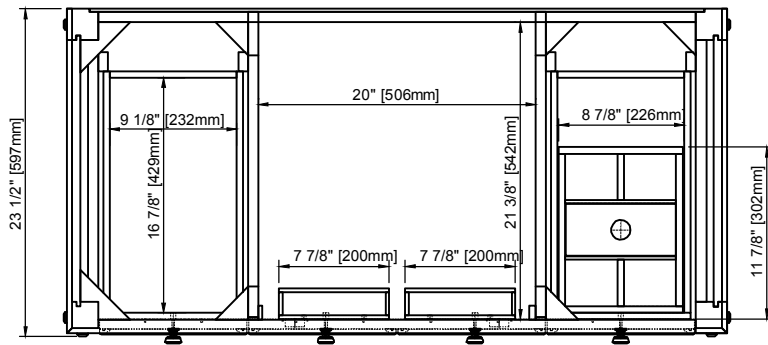

JAMES MARTIN

VANITIES

Malibu 48" Vanity

505-V48-AMB

Organizer