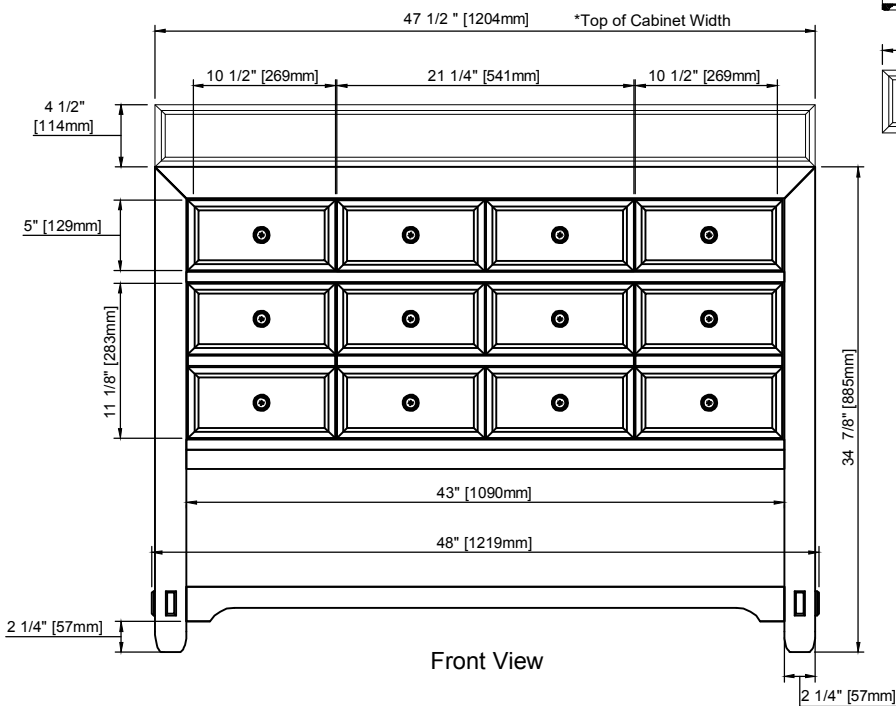

### Features and Materials

Solids: Poplar  
Veneers: Birch  
Panels: Plywood  
Installation Type: Floor Standing  
Number of Basins: One, with Optional 3cm Top  
Vanity Top : Not Included - Optional 3cm Tops Available with Sinks  
Wooden Backsplash  
Bamboo Drawer Organizer  
Number of Drawers: Five  
Number of Tip Outs: One  
Assembly Type: Installation of Optional 3cm Top  
Drawer Box Material and Construction: Plywood/English Dovetail Joinery  
Hardware Material and Finish: Zinc Alloy in Matte Black  
Fits Drain Hole Size: 1 3/4"  
Full Extension, Soft Close Glides  
Aluminum Laminate Drawer Liners  
Adjustable Levelers

### Dimension

Width: 48"  
Depth: 23 -1/2"  
Height: 34-7/8"  
Rough-In Height: 21"

Visit website for warranty and installation information  
[www.jamesmartinvanities.com](http://www.jamesmartinvanities.com)

## VANITIES

Malibu 48" Vanity

505-V48-AMB

Organizer

Top View

Backsplash - not to scale

Front View

Knob