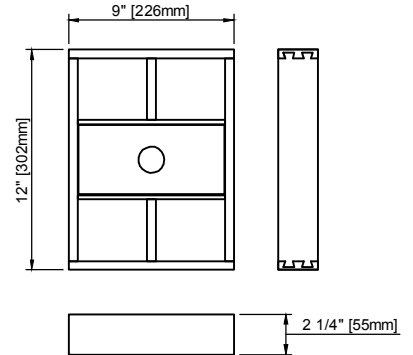

JAMES MARTIN

VANITIES

Malibu 48" Vanity

505-V48-AMB

Organizer