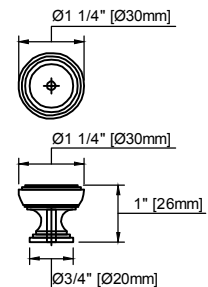

### Features and Materials

Solids: Poplar  
Veneers: Birch  
Panels: Plywood  
Installation Type: Floor Standing  
Number of Basins: One, with Optional 3cm Top  
Vanity Top : Not Included - Optional 3cm Tops Available with Sinks  
Wooden Backsplash  
Bamboo Drawer Organizer  
Number of Drawers: Five  
Number of Tip Outs: One  
Assembly Type: Installation of Optional 3cm Top  
Drawer Box Material and Construction: Plywood/English Dovetail Joinery  
Hardware Material and Finish: Zinc Alloy in Matte Black  
Fits Drain Hole Size: 1 3/4"  
Full Extension, Soft Close Glides  
Aluminum Laminate Drawer Liners  
Adjustable Levelers

### Dimension

Width: 48"  
Depth: 23 -1/2"  
Height: 34-7/8"  
Rough-In Height: 21"

Visit website for warranty and installation information  
[www.jamesmartinvanities.com](http://www.jamesmartinvanities.com)

## VANITIES

Malibu 48" Vanity

505-V48-AMB

Organizer

Top View

Backsplash - not to scale

Front View

Knob

All dimensions are nominal  
Diagrams are of cabinet only-James Martin Optional Countertops and sinks are not shown

Visit website for warranty and installation information  
[www.jamesmartinvanities.com](http://www.jamesmartinvanities.com)