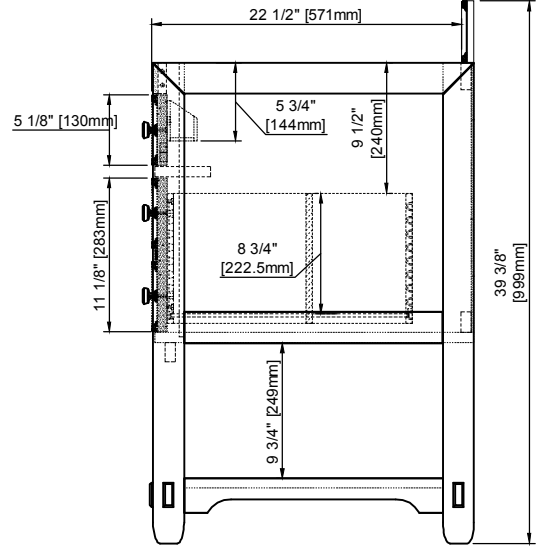

JAMES MARTIN

VANITIES

Malibu 48" Vanity
505-V48-AMB

Side View