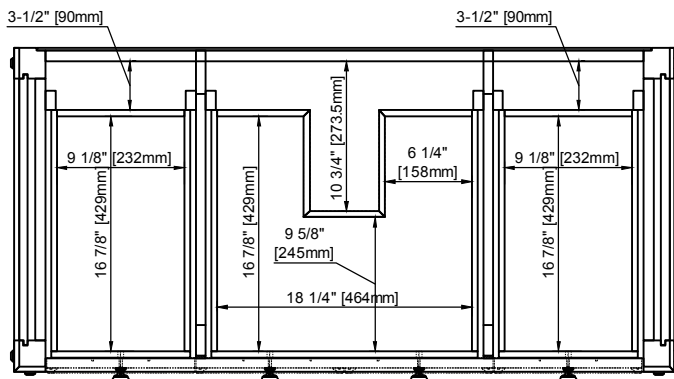

### Features and Materials

Solids: Poplar  
Veneers: Birch  
Panels: Plywood  
Installation Type: Floor Standing  
Number of Basins: One, with Optional 3cm Top  
Vanity Top : Not Included - Optional 3cm Tops Available with Sinks  
Wooden Backsplash  
Bamboo Drawer Organizer  
Number of Drawers: Five  
Number of Tip Outs: One  
Assembly Type: Installation of Optional 3cm Top  
Drawer Box Material and Construction: Plywood/English Dovetail Joinery  
Hardware Material and Finish: Zinc Alloy in Matte Black  
Fits Drain Hole Size: 1 3/4"  
Full Extension, Soft Close Glides  
Aluminum Laminate Drawer Liners  
Adjustable Levelers

### Dimension

Width: 48"  
Depth: 23 -1/2"  
Height: 34-7/8"  
Rough-In Height: 21"

Visit website for warranty and installation information  
[www.jamesmartinvanities.com](http://www.jamesmartinvanities.com)

## VANITIES

Malibu 48" Vanity

505-V48-AMB

Organizer

Top View

Backsplash - not to scale

Front View

Knob