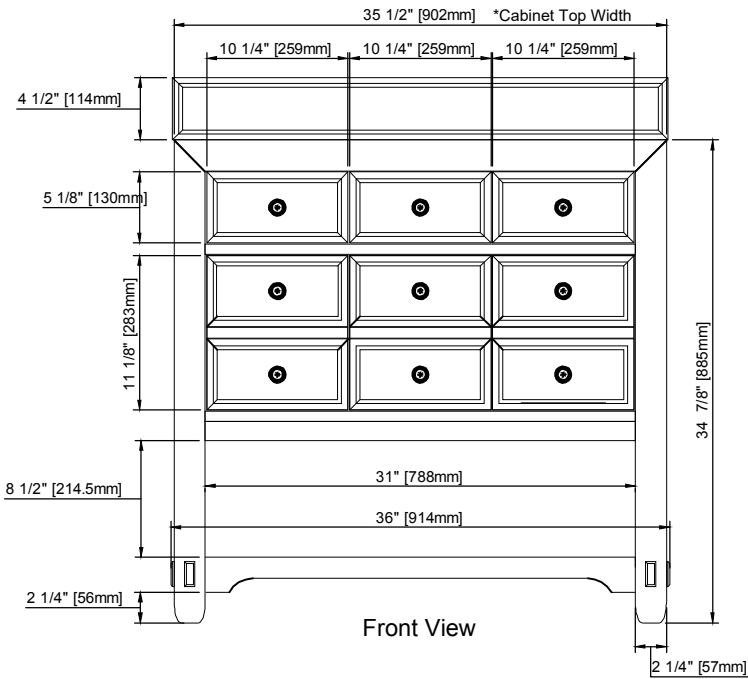

JAMES MARTIN VANITIES

Malibu 36" Vanity

505-V36-AMB

Top sold separately

Features and Materials

Solids: Poplar
Veneers: Birch
Panels: Plywood
Installation Type: Floor Standing
Number of Basins: One, with Optional 3cm Top
Vanity Top : Not Included - Optional 3cm Tops Available with Sinks
Wooden Backsplash
Number of Drawers: Three
Number of Tip Outs: One
Assembly Type: Installation of Optional 3cm Top
Drawer Box Material and Construction: Plywood/English Dovetail Joinery
Hardware Material and Finish: Zinc Alloy in Matte Black
Fits Drain Hole Size: 1 3/4"
Full Extension, Soft Close Glides
Aluminum Laminate Drawer Liners
Adjustable Levelers

Dimension

Width: 36"
Depth: 23 - 1/2"
Height: 34-7/8"
Rough-In Height: 21

Visit website for warranty and installation information
www.jamesmartinvanities.com

JAMES MARTIN VANITIES

Malibu 36" Vanity
505-V36-AMB

Top View

Backsplash

Front View

Knobs/Pulls

All dimensions are nominal
Diagrams are of cabinet only-James Martin Optional Countertops and sinks are not shown

Visit website for warranty and installation information
www.jamesmartinvanities.com

JAMES MARTIN

VANITIES

Malibu 36" Vanity
505-V36-AMB

Side View

Back View

All dimensions are nominal
Diagrams are of cabinet only-James Martin Optional Countertops and sinks are not shown

Visit website for warranty and installation information
www.jamesmartinvanities.com