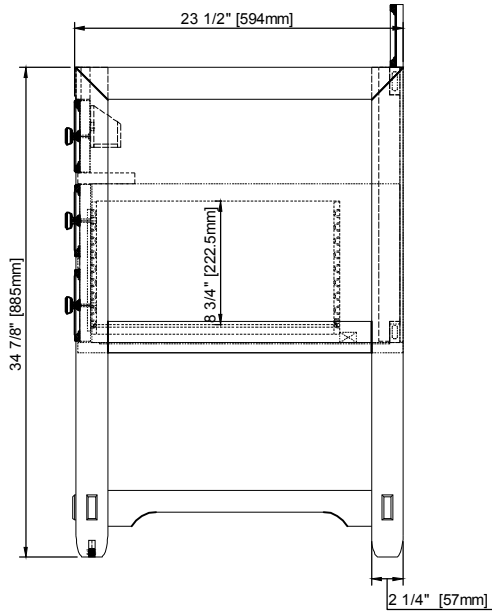

JAMES MARTIN VANITIES

Malibu 36" Vanity

505-V36-AMB

Top sold separately

Features and Materials

Solids: Poplar
Veneers: Birch
Panels: Plywood
Installation Type: Floor Standing
Number of Basins: One, with Optional 3cm Top
Vanity Top : Not Included - Optional 3cm Tops Available with Sinks
Wooden Backsplash
Number of Drawers: Three
Number of Tip Outs: One
Assembly Type: Installation of Optional 3cm Top
Drawer Box Material and Construction: Plywood/English Dovetail Joinery
Hardware Material and Finish: Zinc Alloy in Matte Black
Fits Drain Hole Size: 1 3/4"
Full Extension, Soft Close Glides
Aluminum Laminate Drawer Liners
Adjustable Levelers

Dimension

Width: 36"
Depth: 23 - 1/2"
Height: 34-7/8"
Rough-In Height: 21

Visit website for warranty and installation information
www.jamesmartinvanities.com

JAMES MARTIN VANITIES

Malibu 36" Vanity
505-V36-AMB

Top View

Backsplash

Front View

Knobs/Pulls

All dimensions are nominal
Diagrams are of cabinet only-James Martin Optional Countertops and sinks are not shown

Visit website for warranty and installation information
www.jamesmartinvanities.com

JAMES MARTIN

VANITIES

Malibu 36" Vanity
505-V36-AMB

Side View

Back View

All dimensions are nominal
Diagrams are of cabinet only-James Martin Optional Countertops and sinks are not shown

Visit website for warranty and installation information
www.jamesmartinvanities.com