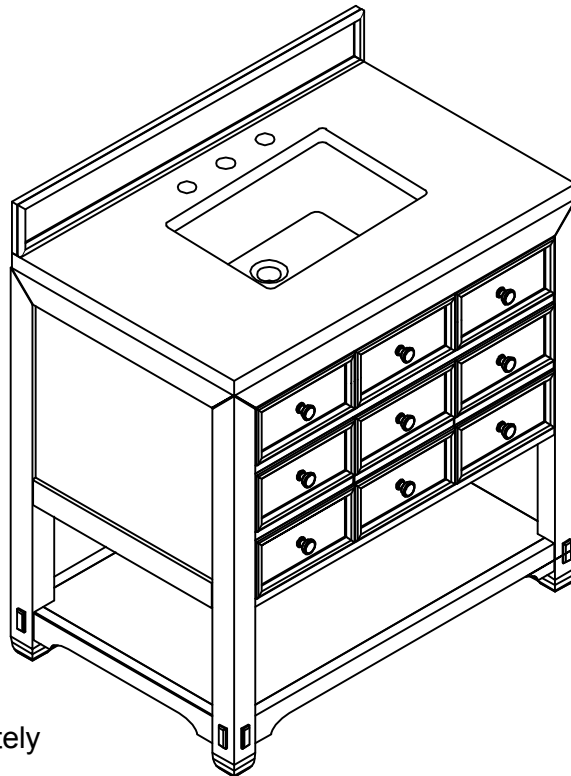

JAMES MARTIN VANITIES

Malibu 36" Vanity

505-V36-AMB

Top sold separately

Features and Materials

Solids: Poplar
Veneers: Birch
Panels: Plywood
Installation Type: Floor Standing
Number of Basins: One, with Optional 3cm Top
Vanity Top : Not Included - Optional 3cm Tops Available with Sinks
Wooden Backsplash
Number of Drawers: Three
Number of Tip Outs: One
Assembly Type: Installation of Optional 3cm Top
Drawer Box Material and Construction: Plywood/English Dovetail Joinery
Hardware Material and Finish: Zinc Alloy in Matte Black
Fits Drain Hole Size: 1 3/4"
Full Extension, Soft Close Glides
Aluminum Laminate Drawer Liners
Adjustable Levelers

Dimension

Width: 36"
Depth: 23 - 1/2"
Height: 34-7/8"
Rough-In Height: 21

Visit website for warranty and installation information
www.jamesmartinvanities.com

JAMES MARTIN VANITIES

Malibu 36" Vanity
505-V36-AMB

Top View

Backsplash

Front View

Knobs/Pulls

All dimensions are nominal
Diagrams are of cabinet only-James Martin Optional Countertops and sinks are not shown

Visit website for warranty and installation information
www.jamesmartinvanities.com