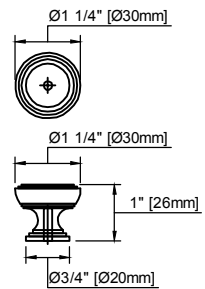

JAMES MARTIN VANITIES

Malibu 36" Vanity

505-V36-AMB

Top sold separately

Features and Materials

Solids: Poplar
Veneers: Birch
Panels: Plywood
Installation Type: Floor Standing
Number of Basins: One, with Optional 3cm Top
Vanity Top : Not Included - Optional 3cm Tops Available with Sinks
Wooden Backsplash
Number of Drawers: Three
Number of Tip Outs: One
Assembly Type: Installation of Optional 3cm Top
Drawer Box Material and Construction: Plywood/English Dovetail Joinery
Hardware Material and Finish: Zinc Alloy in Matte Black
Fits Drain Hole Size: 1 3/4"
Full Extension, Soft Close Glides
Aluminum Laminate Drawer Liners
Adjustable Levelers

Dimension

Width: 36"
Depth: 23 - 1/2"
Height: 34-7/8"
Rough-In Height: 21

Visit website for warranty and installation information
www.jamesmartinvanities.com

JAMES MARTIN VANITIES

Malibu 36" Vanity
505-V36-AMB

Top View

Backsplash

Front View

Knobs/Pulls

All dimensions are nominal
Diagrams are of cabinet only-James Martin Optional Countertops and sinks are not shown

Visit website for warranty and installation information
www.jamesmartinvanities.com

JAMES MARTIN

VANITIES

Malibu 36" Vanity
505-V36-AMB

Side View

Back View

All dimensions are nominal
Diagrams are of cabinet only-James Martin Optional Countertops and sinks are not shown

Visit website for warranty and installation information
www.jamesmartinvanities.com