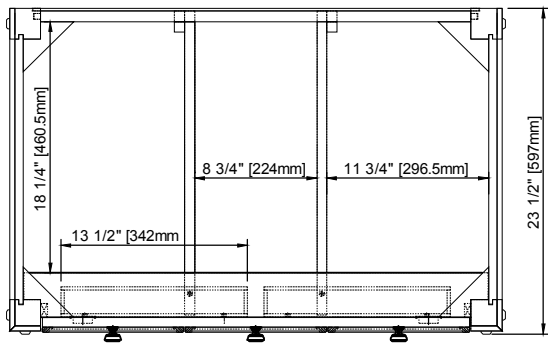

JAMES MARTIN VANITIES

Malibu 36" Vanity

505-V36-AMB

Top sold separately

Features and Materials

Solids: Poplar
Veneers: Birch
Panels: Plywood
Installation Type: Floor Standing
Number of Basins: One, with Optional 3cm Top
Vanity Top : Not Included - Optional 3cm Tops Available with Sinks
Wooden Backsplash
Number of Drawers: Three
Number of Tip Outs: One
Assembly Type: Installation of Optional 3cm Top
Drawer Box Material and Construction: Plywood/English Dovetail Joinery
Hardware Material and Finish: Zinc Alloy in Matte Black
Fits Drain Hole Size: 1 3/4"
Full Extension, Soft Close Glides
Aluminum Laminate Drawer Liners
Adjustable Levelers

Dimension

Width: 36"
Depth: 23 - 1/2"
Height: 34-7/8"
Rough-In Height: 21

Visit website for warranty and installation information
www.jamesmartinvanities.com

JAMES MARTIN VANITIES

Malibu 36" Vanity
505-V36-AMB

Top View

Backsplash

Front View

Knobs/Pulls

All dimensions are nominal
Diagrams are of cabinet only-James Martin Optional Countertops and sinks are not shown

Visit website for warranty and installation information
www.jamesmartinvanities.com

JAMES MARTIN

VANITIES

Malibu 36" Vanity
505-V36-AMB

Side View

Back View

All dimensions are nominal
Diagrams are of cabinet only-James Martin Optional Countertops and sinks are not shown

Visit website for warranty and installation information
www.jamesmartinvanities.com