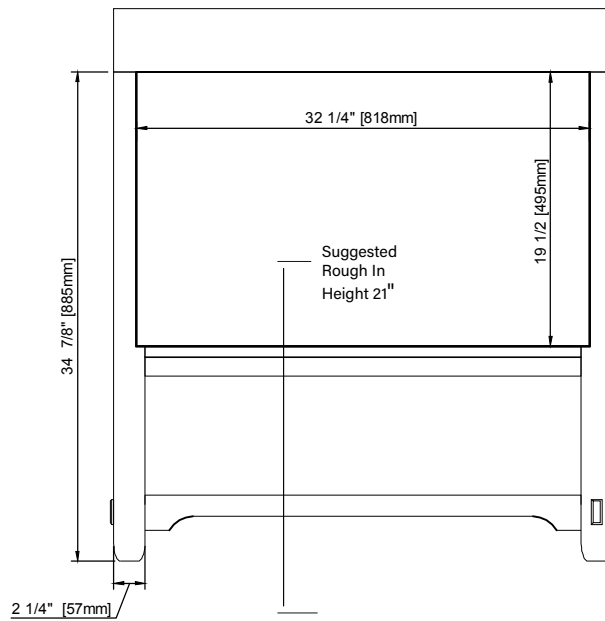

JAMES MARTIN VANITIES

Malibu 36" Vanity

505-V36-AMB

Top sold separately

Features and Materials

Solids: Poplar
Veneers: Birch
Panels: Plywood
Installation Type: Floor Standing
Number of Basins: One, with Optional 3cm Top
Vanity Top : Not Included - Optional 3cm Tops Available with Sinks
Wooden Backsplash
Number of Drawers: Three
Number of Tip Outs: One
Assembly Type: Installation of Optional 3cm Top
Drawer Box Material and Construction: Plywood/English Dovetail Joinery
Hardware Material and Finish: Zinc Alloy in Matte Black
Fits Drain Hole Size: 1 3/4"
Full Extension, Soft Close Glides
Aluminum Laminate Drawer Liners
Adjustable Levelers

Dimension

Width: 36"
Depth: 23 - 1/2"
Height: 34-7/8"
Rough-In Height: 21

Visit website for warranty and installation information
www.jamesmartinvanities.com

JAMES MARTIN VANITIES

Malibu 36" Vanity
505-V36-AMB

Top View

Backsplash

Front View

Knobs/Pulls

All dimensions are nominal
Diagrams are of cabinet only-James Martin Optional Countertops and sinks are not shown

Visit website for warranty and installation information
www.jamesmartinvanities.com

JAMES MARTIN

VANITIES

Malibu 36" Vanity
505-V36-AMB

Side View

Back View

All dimensions are nominal
Diagrams are of cabinet only-James Martin Optional Countertops and sinks are not shown

Visit website for warranty and installation information
www.jamesmartinvanities.com