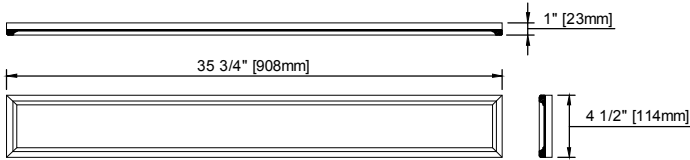

JAMES MARTIN VANITIES

Malibu 36" Vanity

505-V36-AMB

Top sold separately

Features and Materials

Solids: Poplar
Veneers: Birch
Panels: Plywood
Installation Type: Floor Standing
Number of Basins: One, with Optional 3cm Top
Vanity Top : Not Included - Optional 3cm Tops Available with Sinks
Wooden Backsplash
Number of Drawers: Three
Number of Tip Outs: One
Assembly Type: Installation of Optional 3cm Top
Drawer Box Material and Construction: Plywood/English Dovetail Joinery
Hardware Material and Finish: Zinc Alloy in Matte Black
Fits Drain Hole Size: 1 3/4"
Full Extension, Soft Close Glides
Aluminum Laminate Drawer Liners
Adjustable Levelers

Dimension

Width: 36"
Depth: 23 - 1/2"
Height: 34-7/8"
Rough-In Height: 21

Visit website for warranty and installation information
www.jamesmartinvanities.com

JAMES MARTIN VANITIES

Malibu 36" Vanity
505-V36-AMB

Top View

Backsplash

Front View

Knobs/Pulls

All dimensions are nominal
Diagrams are of cabinet only-James Martin Optional Countertops and sinks are not shown

Visit website for warranty and installation information
www.jamesmartinvanities.com

JAMES MARTIN

VANITIES

Malibu 36" Vanity
505-V36-AMB

Side View

Back View

All dimensions are nominal
Diagrams are of cabinet only-James Martin Optional Countertops and sinks are not shown

Visit website for warranty and installation information
www.jamesmartinvanities.com