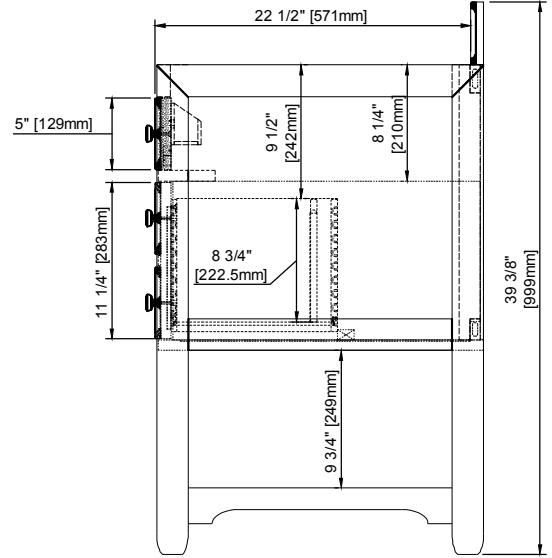

JAMES MARTIN VANITIES

Malibu 36" Vanity

505-V36-AMB

Top sold separately

Features and Materials

Solids: Poplar
Veneers: Birch
Panels: Plywood
Installation Type: Floor Standing
Number of Basins: One, with Optional 3cm Top
Vanity Top : Not Included - Optional 3cm Tops Available with Sinks
Wooden Backsplash
Number of Drawers: Three
Number of Tip Outs: One
Assembly Type: Installation of Optional 3cm Top
Drawer Box Material and Construction: Plywood/English Dovetail Joinery
Hardware Material and Finish: Zinc Alloy in Matte Black
Fits Drain Hole Size: 1 3/4"
Full Extension, Soft Close Glides
Aluminum Laminate Drawer Liners
Adjustable Levelers

Dimension

Width: 36"
Depth: 23 - 1/2"
Height: 34-7/8"
Rough-In Height: 21

Visit website for warranty and installation information
www.jamesmartinvanities.com

JAMES MARTIN VANITIES

Malibu 36" Vanity
505-V36-AMB

Top View

Backsplash

Front View

Knobs/Pulls

All dimensions are nominal
Diagrams are of cabinet only-James Martin Optional Countertops and sinks are not shown

Visit website for warranty and installation information
www.jamesmartinvanities.com

JAMES MARTIN

VANITIES

Malibu 36" Vanity
505-V36-AMB

Side View

Back View

All dimensions are nominal
Diagrams are of cabinet only-James Martin Optional Countertops and sinks are not shown

Visit website for warranty and installation information
www.jamesmartinvanities.com