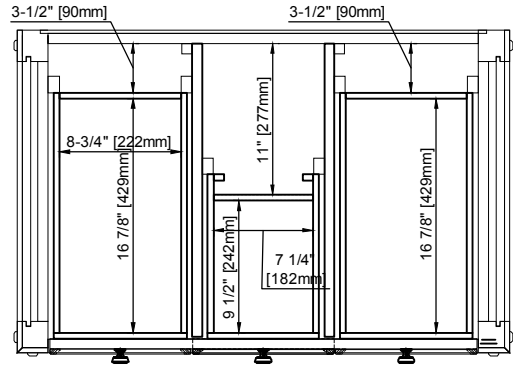

JAMES MARTIN VANITIES

Malibu 36" Vanity

505-V36-AMB

Top sold separately

Features and Materials

Solids: Poplar
Veneers: Birch
Panels: Plywood
Installation Type: Floor Standing
Number of Basins: One, with Optional 3cm Top
Vanity Top : Not Included - Optional 3cm Tops Available with Sinks
Wooden Backsplash
Number of Drawers: Three
Number of Tip Outs: One
Assembly Type: Installation of Optional 3cm Top
Drawer Box Material and Construction: Plywood/English Dovetail Joinery
Hardware Material and Finish: Zinc Alloy in Matte Black
Fits Drain Hole Size: 1 3/4"
Full Extension, Soft Close Glides
Aluminum Laminate Drawer Liners
Adjustable Levelers

Dimension

Width: 36"
Depth: 23 - 1/2"
Height: 34-7/8"
Rough-In Height: 21

Visit website for warranty and installation information
www.jamesmartinvanities.com

JAMES MARTIN VANITIES

Malibu 36" Vanity
505-V36-AMB

Top View

Backsplash

Front View

Knobs/Pulls

All dimensions are nominal
Diagrams are of cabinet only-James Martin Optional Countertops and sinks are not shown

Visit website for warranty and installation information
www.jamesmartinvanities.com

JAMES MARTIN

VANITIES

Malibu 36" Vanity
505-V36-AMB

Side View

Back View

All dimensions are nominal
Diagrams are of cabinet only-James Martin Optional Countertops and sinks are not shown

Visit website for warranty and installation information
www.jamesmartinvanities.com