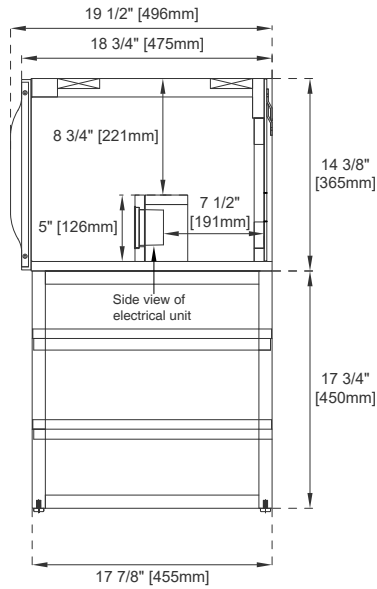

## Wall Mount Dimensions

Width: 72-3/8"  
Depth: 18-3/4"  
Height: 14-3/8"  
Rough-In Height: 24-3/8"

## Dimensions with Base

Width: 72-3/8"  
Depth: 18-3/4"  
Height: 32-1/8"  
Rough-In Height: 24-3/8"

Single Faucet Top -Not Shown

# JAMES MARTIN VANITIES

Top View

Front View

Knob

Bamboo Drawer Organizer

All dimensions are nominal  
Diagrams are of cabinet and base only-James Martin Optional integrated sinktops are not shown

Visit website for warranty and installation information  
[www.jamesmartinvanities.com](http://www.jamesmartinvanities.com)

# JAMES MARTIN VANITIES

Side View 2

Side View 1

Back View

All dimensions are nominal  
Diagrams are of cabinet and base only-James Martin Optional integrated sinktops are not shown

Visit website for warranty and installation information  
[www.jamesmartinvanities.com](http://www.jamesmartinvanities.com)