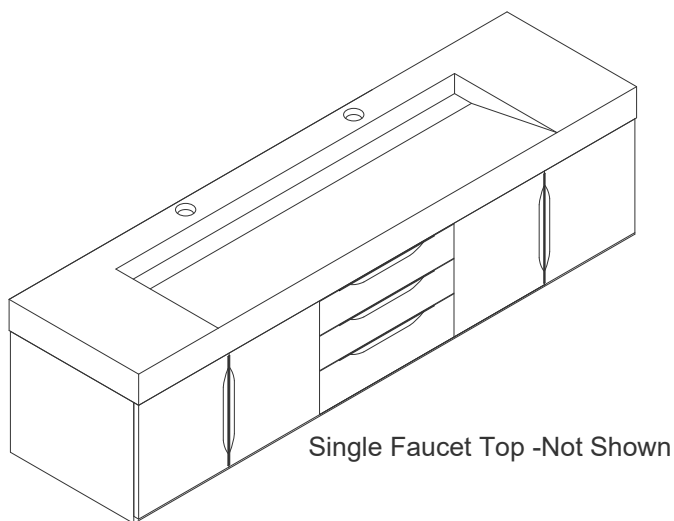

## Wall Mount Dimensions

Width: 72-3/8"  
Depth: 18-3/4"  
Height: 14-3/8"  
Rough-In Height: 24-3/8"

## Dimensions with Base

Width: 72-3/8"  
Depth: 18-3/4"  
Height: 32-1/8"  
Rough-In Height: 24-3/8"

Single Faucet Top -Not Shown