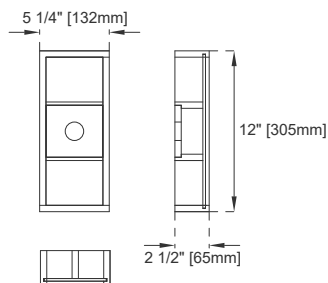

## Wall Mount Dimensions

Width: 72-3/8"  
Depth: 18-3/4"  
Height: 14-3/8"  
Rough-In Height: 24-3/8"

## Dimensions with Base

Width: 72-3/8"  
Depth: 18-3/4"  
Height: 32-1/8"  
Rough-In Height: 24-3/8"

Single Faucet Top -Not Shown

# JAMES MARTIN VANITIES

Top View

Front View

Knob

Bamboo Drawer Organizer

All dimensions are nominal  
Diagrams are of cabinet and base only-James Martin Optional integrated sinktops are not shown

Visit website for warranty and installation information  
[www.jamesmartinvanities.com](http://www.jamesmartinvanities.com)

# JAMES MARTIN VANITIES

Side View 2

Side View 1

Back View

All dimensions are nominal  
Diagrams are of cabinet and base only-James Martin Optional integrated sinktops are not shown

Visit website for warranty and installation information  
[www.jamesmartinvanities.com](http://www.jamesmartinvanities.com)