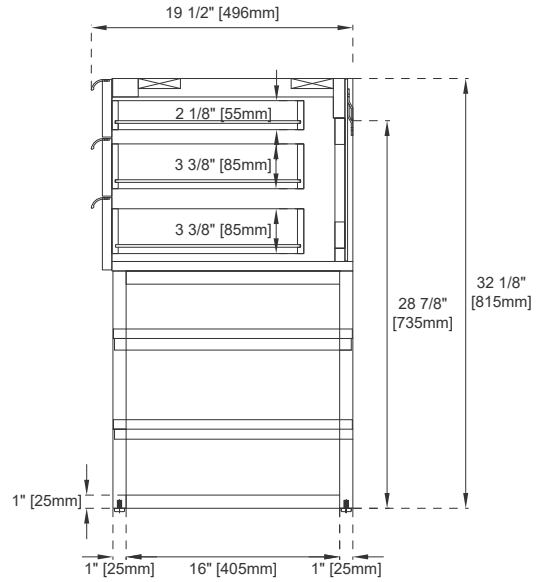

## Wall Mount Dimensions

Width: 72-3/8"  
Depth: 18-3/4"  
Height: 14-3/8"  
Rough-In Height: 24-3/8"

## Dimensions with Base

Width: 72-3/8"  
Depth: 18-3/4"  
Height: 32-1/8"  
Rough-In Height: 24-3/8"

Single Faucet Top -Not Shown

# JAMES MARTIN VANITIES

Top View

Front View

Knob

Bamboo Drawer Organizer

All dimensions are nominal  
Diagrams are of cabinet and base only-James Martin Optional integrated sinktops are not shown

Visit website for warranty and installation information  
[www.jamesmartinvanities.com](http://www.jamesmartinvanities.com)

# JAMES MARTIN VANITIES

Side View 2

Side View 1

Back View

All dimensions are nominal  
Diagrams are of cabinet and base only-James Martin Optional integrated sinktops are not shown

Visit website for warranty and installation information  
[www.jamesmartinvanities.com](http://www.jamesmartinvanities.com)