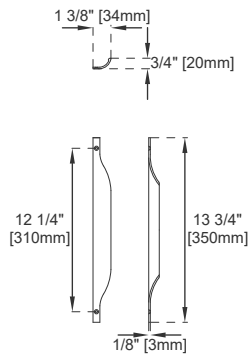

## Wall Mount Dimensions

Width: 72-3/8"  
Depth: 18-3/4"  
Height: 14-3/8"  
Rough-In Height: 24-3/8"

## Dimensions with Base

Width: 72-3/8"  
Depth: 18-3/4"  
Height: 32-1/8"  
Rough-In Height: 24-3/8"

Single Faucet Top -Not Shown

# JAMES MARTIN VANITIES

Top View

Front View

Knob

Bamboo Drawer Organizer

All dimensions are nominal  
Diagrams are of cabinet and base only-James Martin Optional integrated sinktops are not shown

Visit website for warranty and installation information  
[www.jamesmartinvanities.com](http://www.jamesmartinvanities.com)

# JAMES MARTIN VANITIES

Side View 2

Side View 1

Back View

All dimensions are nominal  
Diagrams are of cabinet and base only-James Martin Optional integrated sinktops are not shown

Visit website for warranty and installation information  
[www.jamesmartinvanities.com](http://www.jamesmartinvanities.com)