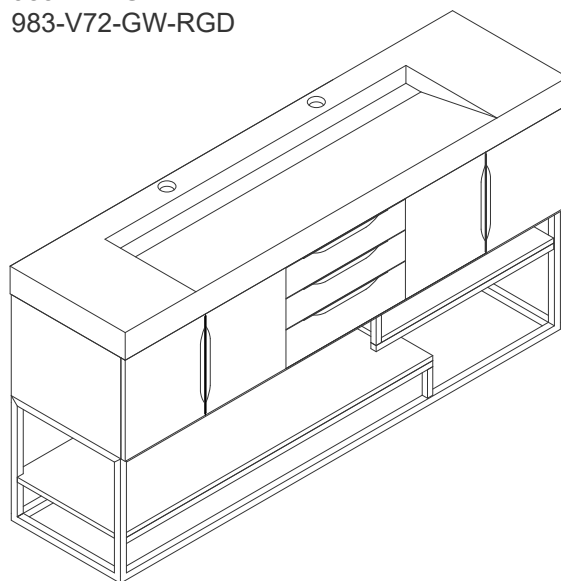

## Wall Mount Dimensions

Width: 72-3/8"  
Depth: 18-3/4"  
Height: 14-3/8"  
Rough-In Height: 24-3/8"

## Dimensions with Base

Width: 72-3/8"  
Depth: 18-3/4"  
Height: 32-1/8"  
Rough-In Height: 24-3/8"

Single Faucet Top -Not Shown