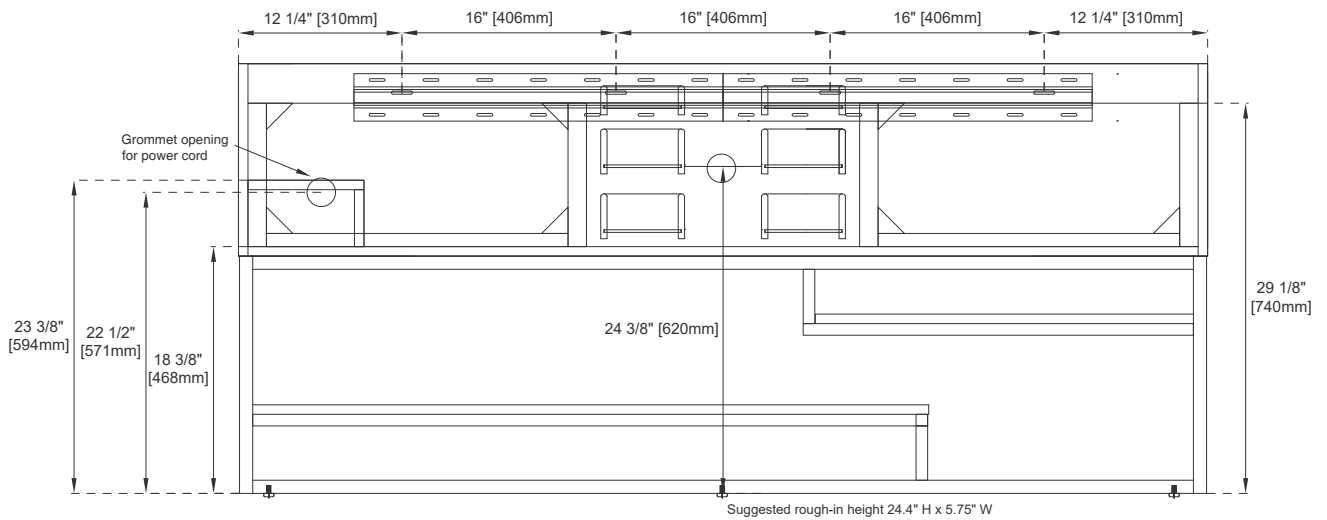

## Wall Mount Dimensions

Width: 72-3/8"  
Depth: 18-3/4"  
Height: 14-3/8"  
Rough-In Height: 24-3/8"

## Dimensions with Base

Width: 72-3/8"  
Depth: 18-3/4"  
Height: 32-1/8"  
Rough-In Height: 24-3/8"

Single Faucet Top -Not Shown

# JAMES MARTIN VANITIES

Top View

Front View

Knob

Bamboo Drawer Organizer

All dimensions are nominal  
Diagrams are of cabinet and base only-James Martin Optional integrated sinktops are not shown

Visit website for warranty and installation information  
[www.jamesmartinvanities.com](http://www.jamesmartinvanities.com)

# JAMES MARTIN VANITIES

Side View 2

Side View 1

Back View

All dimensions are nominal  
Diagrams are of cabinet and base only-James Martin Optional integrated sinktops are not shown

Visit website for warranty and installation information  
[www.jamesmartinvanities.com](http://www.jamesmartinvanities.com)