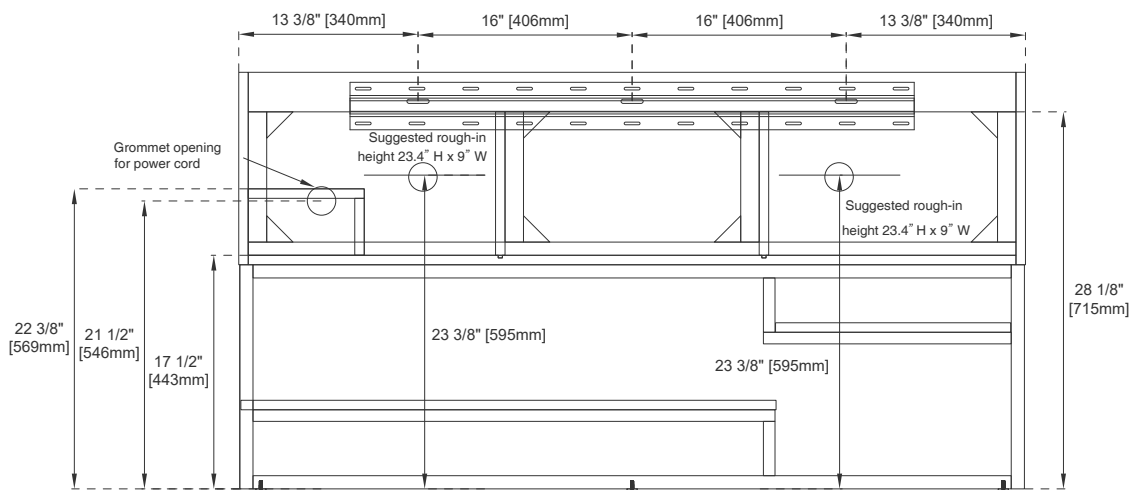

Wall Mount Dimension

Width: 58-3/4"
Depth: 19-3/8"
Height: 14-3/8"
Rough-In Height: 23-3/8"

Vanity with Base

983-V59D-LTO-BNK
983-V59D-LTO-MBK
983-V59D-LTO-RGD
983-V59D-AGR-BNK
983-V59D-AGR-MBK
983-V59D-AGR-RGD
983-V59D-GW-BNK
983-V59D-GW-MBK
983-V59D-GW-RGD

Dimension with Base

Width: 58-3/4"
Depth: 19-3/8"
Height: 31-1/8"
Rough-In Height: 23-3/8"

Features and Materials

Solids: Yellow Poplar

Metal Base Material: 304 Stainless Steel

Metal Base/Hardware Finish: Brushed Nickel/Matte Black/Radiant Gold

59" COLUMBIA VANITY
983 SERIES Sink sold separately

JAMES MARTIN
VANITIES

Top View

Front View

Knob

Bamboo Drawer Organizer

All dimensions are nominal
Diagrams are of cabinet and base only-James Martin Optional integrated sinktops are not shown

Visit website for warranty and installation information
www.jamesmartinvanities.com

59" COLUMBIA VANITY 983 SERIES

Sink sold separately

All dimensions are nominal
Diagrams are of cabinet and base only-James Martin Optional integrated sinktops are not shown