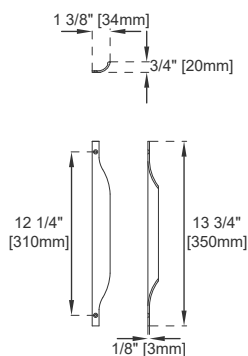

Wall Mount Dimension

Width: 58-3/4"
Depth: 19-3/8"
Height: 14-3/8"
Rough-In Height: 23-3/8"

Vanity with Base

983-V59D-LTO-BNK
983-V59D-LTO-MBK
983-V59D-LTO-RGD
983-V59D-AGR-BNK
983-V59D-AGR-MBK
983-V59D-AGR-RGD
983-V59D-GW-BNK
983-V59D-GW-MBK
983-V59D-GW-RGD

Dimension with Base

Width: 58-3/4"
Depth: 19-3/8"
Height: 31-1/8"
Rough-In Height: 23-3/8"

Features and Materials

Solids: Yellow Poplar

Metal Base Material: 304 Stainless Steel

Metal Base/Hardware Finish: Brushed Nickel/Matte Black/Radiant Gold

59" COLUMBIA VANITY
983 SERIES Sink sold separately

JAMES MARTIN
VANITIES

Top View

Front View

Knob

Bamboo Drawer Organizer

All dimensions are nominal
Diagrams are of cabinet and base only-James Martin Optional integrated sinktops are not shown

Visit website for warranty and installation information
www.jamesmartinvanities.com

59" COLUMBIA VANITY 983 SERIES

Sink sold separately

All dimensions are nominal
Diagrams are of cabinet and base only-James Martin Optional integrated sinktops are not shown