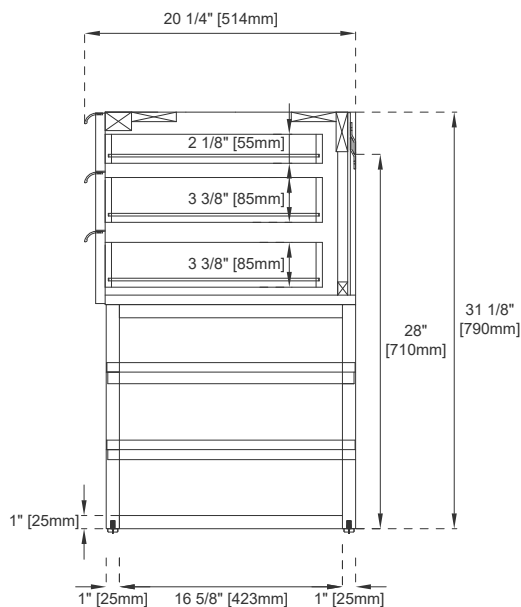

Wall Mount Dimension

Width: 58-3/4"
Depth: 19-3/8"
Height: 14-3/8"
Rough-In Height: 23-3/8"

Vanity with Base

983-V59D-LTO-BNK
983-V59D-LTO-MBK
983-V59D-LTO-RGD
983-V59D-AGR-BNK
983-V59D-AGR-MBK
983-V59D-AGR-RGD
983-V59D-GW-BNK
983-V59D-GW-MBK
983-V59D-GW-RGD

Dimension with Base

Width: 58-3/4"
Depth: 19-3/8"
Height: 31-1/8"
Rough-In Height: 23-3/8"

Features and Materials

Solids: Yellow Poplar

Metal Base Material: 304 Stainless Steel

Metal Base/Hardware Finish: Brushed Nickel/Matte Black/Radiant Gold

59" COLUMBIA VANITY
983 SERIES Sink sold separately

JAMES MARTIN
VANITIES

Top View

Front View

Knob

Bamboo Drawer Organizer

All dimensions are nominal
Diagrams are of cabinet and base only-James Martin Optional integrated sinktops are not shown

Visit website for warranty and installation information
www.jamesmartinvanities.com

59" COLUMBIA VANITY 983 SERIES

Sink sold separately

All dimensions are nominal
Diagrams are of cabinet and base only-James Martin Optional integrated sinktops are not shown