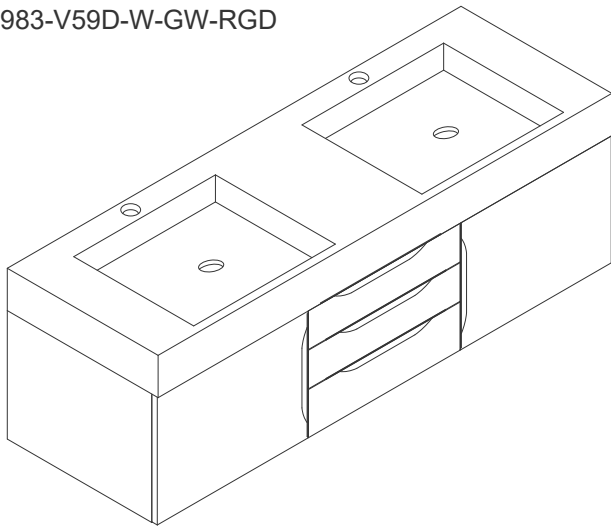

59" COLUMBIA VANITY

983 SERIES

Sink sold separately

JAMES MARTIN

VANITIES

Wall Mount Vanity

983-V59D-W-LTO-BNK
983-V59D-W-LTO-MBK
983-V59D-W-LTO-RGD
983-V59D-W-AGR-BNK
983-V59D-W-AGR-MBK
983-V59D-W-AGR-RGD
983-V59D-W-GW-BNK
983-V59D-W-GW-MBK
983-V59D-W-GW-RGD

Wall Mount Dimension

Width: 58-3/4"
Depth: 19-3/8"
Height: 14-3/8"
Rough-In Height: 23-3/8"

Vanity with Base

983-V59D-LTO-BNK
983-V59D-LTO-MBK
983-V59D-LTO-RGD
983-V59D-AGR-BNK
983-V59D-AGR-MBK
983-V59D-AGR-RGD
983-V59D-GW-BNK
983-V59D-GW-MBK
983-V59D-GW-RGD

Dimension with Base

Width: 58-3/4"
Depth: 19-3/8"
Height: 31-1/8"
Rough-In Height: 23-3/8"

Features and Materials

Solids: Yellow Poplar

Metal Base Material: 304 Stainless Steel

Metal Base/Hardware Finish: Brushed Nickel/Matte Black/Radiant Gold

European Soft Close Hinges

Adjustable Levelers

USB/Power Component: YES (ETL5011080)

Cord Length: 6'6"

Bamboo Storage Tray: YES

Drawer Box Material and Construction: 12mm Plywood/English Dovetail Joinery

Number of Basins: Two, Integrated Sinktop