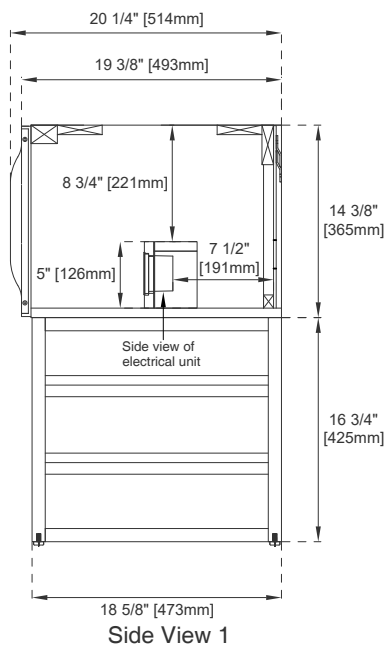

Wall Mount Dimension

Width: 58-3/4"
Depth: 19-3/8"
Height: 14-3/8"
Rough-In Height: 23-3/8"

Vanity with Base

983-V59D-LTO-BNK
983-V59D-LTO-MBK
983-V59D-LTO-RGD
983-V59D-AGR-BNK
983-V59D-AGR-MBK
983-V59D-AGR-RGD
983-V59D-GW-BNK
983-V59D-GW-MBK
983-V59D-GW-RGD

Dimension with Base

Width: 58-3/4"
Depth: 19-3/8"
Height: 31-1/8"
Rough-In Height: 23-3/8"

Features and Materials

Solids: Yellow Poplar

Metal Base Material: 304 Stainless Steel

Metal Base/Hardware Finish: Brushed Nickel/Matte Black/Radiant Gold

59" COLUMBIA VANITY
983 SERIES Sink sold separately

JAMES MARTIN
VANITIES

Top View

Front View

Knob

Bamboo Drawer Organizer

All dimensions are nominal
Diagrams are of cabinet and base only-James Martin Optional integrated sinktops are not shown

Visit website for warranty and installation information
www.jamesmartinvanities.com

59" COLUMBIA VANITY 983 SERIES

Sink sold separately

All dimensions are nominal
Diagrams are of cabinet and base only-James Martin Optional integrated sinktops are not shown