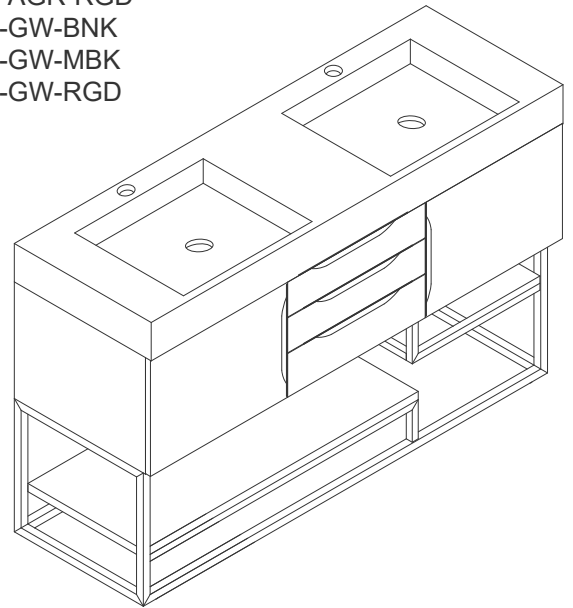

59" COLUMBIA VANITY

983 SERIES

Sink sold separately

JAMES MARTIN

VANITIES

Wall Mount Vanity

983-V59D-W-LTO-BNK
983-V59D-W-LTO-MBK
983-V59D-W-LTO-RGD
983-V59D-W-AGR-BNK
983-V59D-W-AGR-MBK
983-V59D-W-AGR-RGD
983-V59D-W-GW-BNK
983-V59D-W-GW-MBK
983-V59D-W-GW-RGD

Wall Mount Dimension

Width: 58-3/4"
Depth: 19-3/8"
Height: 14-3/8"
Rough-In Height: 23-3/8"

Vanity with Base

983-V59D-LTO-BNK
983-V59D-LTO-MBK
983-V59D-LTO-RGD
983-V59D-AGR-BNK
983-V59D-AGR-MBK
983-V59D-AGR-RGD
983-V59D-GW-BNK
983-V59D-GW-MBK
983-V59D-GW-RGD

Dimension with Base

Width: 58-3/4"
Depth: 19-3/8"
Height: 31-1/8"
Rough-In Height: 23-3/8"

Features and Materials

Solids: Yellow Poplar

Metal Base Material: 304 Stainless Steel

Metal Base/Hardware Finish: Brushed Nickel/Matte Black/Radiant Gold

European Soft Close Hinges

Adjustable Levelers

USB/Power Component: YES (ETL5011080)

Cord Length: 6'6"

Bamboo Storage Tray: YES

Drawer Box Material and Construction: 12mm Plywood/English Dovetail Joinery

Number of Basins: Two, Integrated Sinktop