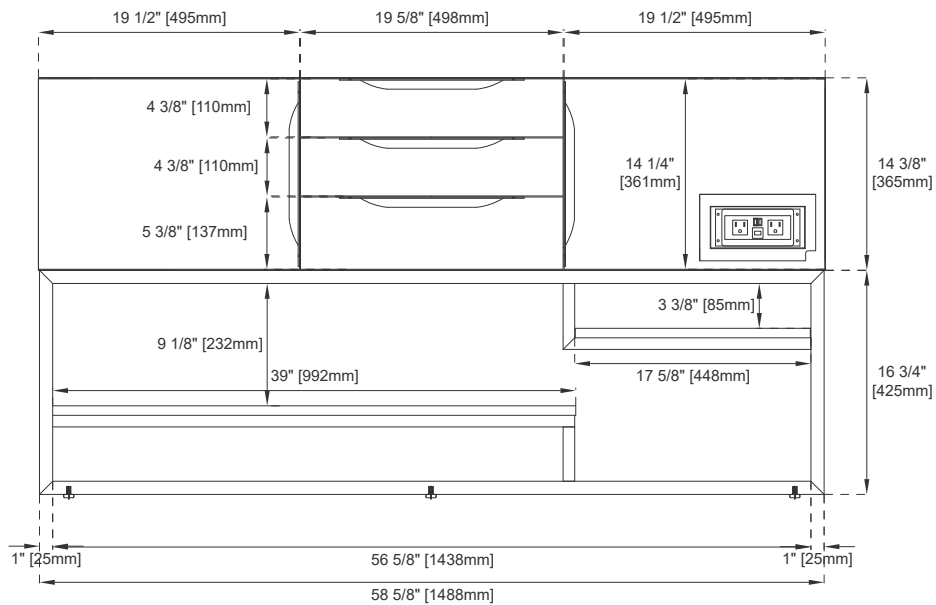

Wall Mount Dimension

Width: 58-3/4"
Depth: 19-3/8"
Height: 14-3/8"
Rough-In Height: 23-3/8"

Vanity with Base

983-V59D-LTO-BNK
983-V59D-LTO-MBK
983-V59D-LTO-RGD
983-V59D-AGR-BNK
983-V59D-AGR-MBK
983-V59D-AGR-RGD
983-V59D-GW-BNK
983-V59D-GW-MBK
983-V59D-GW-RGD

Dimension with Base

Width: 58-3/4"
Depth: 19-3/8"
Height: 31-1/8"
Rough-In Height: 23-3/8"

Features and Materials

Solids: Yellow Poplar

Metal Base Material: 304 Stainless Steel

Metal Base/Hardware Finish: Brushed Nickel/Matte Black/Radiant Gold

Sinktop Included: NO, Sold Separately (CS-368-GW)

Basin Overflow: NO

Faucet Type: Single Hole Fits Drain Hole Size: 1-3/4"

Assembly Required: YES

Assembly Type: Pulls require installation (ships in a separate carton)

59" COLUMBIA VANITY
983 SERIES Sink sold separately

JAMES MARTIN
VANITIES

Top View

Front View

Knob

Bamboo Drawer Organizer

All dimensions are nominal
Diagrams are of cabinet and base only-James Martin Optional integrated sinktops are not shown