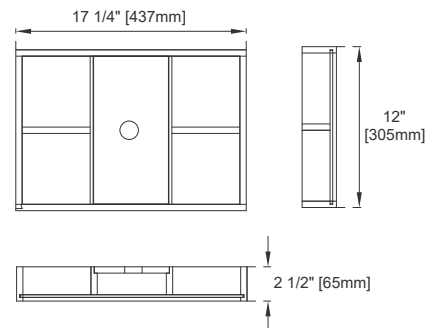

Wall Mount Dimension

Width: 58-3/4"
Depth: 19-3/8"
Height: 14-3/8"
Rough-In Height: 23-3/8"

Vanity with Base

983-V59D-LTO-BNK
983-V59D-LTO-MBK
983-V59D-LTO-RGD
983-V59D-AGR-BNK
983-V59D-AGR-MBK
983-V59D-AGR-RGD
983-V59D-GW-BNK
983-V59D-GW-MBK
983-V59D-GW-RGD

Dimension with Base

Width: 58-3/4"
Depth: 19-3/8"
Height: 31-1/8"
Rough-In Height: 23-3/8"

Features and Materials

Solids: Yellow Poplar

Metal Base Material: 304 Stainless Steel

Metal Base/Hardware Finish: Brushed Nickel/Matte Black/Radiant Gold

59" COLUMBIA VANITY
983 SERIES Sink sold separately

JAMES MARTIN
VANITIES

Top View

Front View

Knob

Bamboo Drawer Organizer

All dimensions are nominal
Diagrams are of cabinet and base only-James Martin Optional integrated sinktops are not shown

Visit website for warranty and installation information
www.jamesmartinvanities.com

59" COLUMBIA VANITY 983 SERIES

Sink sold separately

All dimensions are nominal
Diagrams are of cabinet and base only-James Martin Optional integrated sinktops are not shown