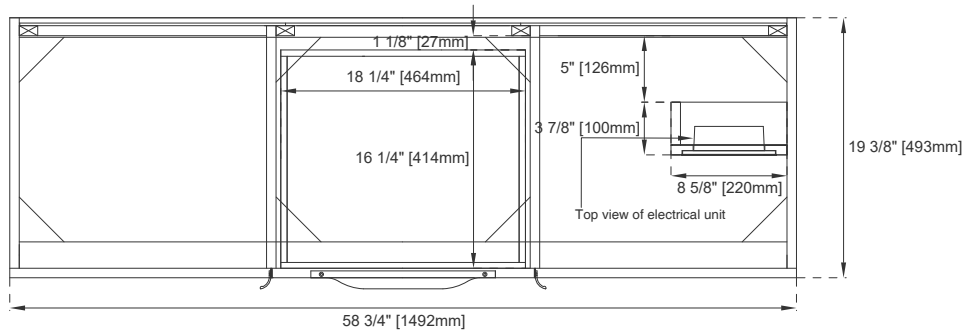

59" COLUMBIA VANITY
983 SERIES Sink sold separately

JAMES MARTIN
VANITIES

Top View