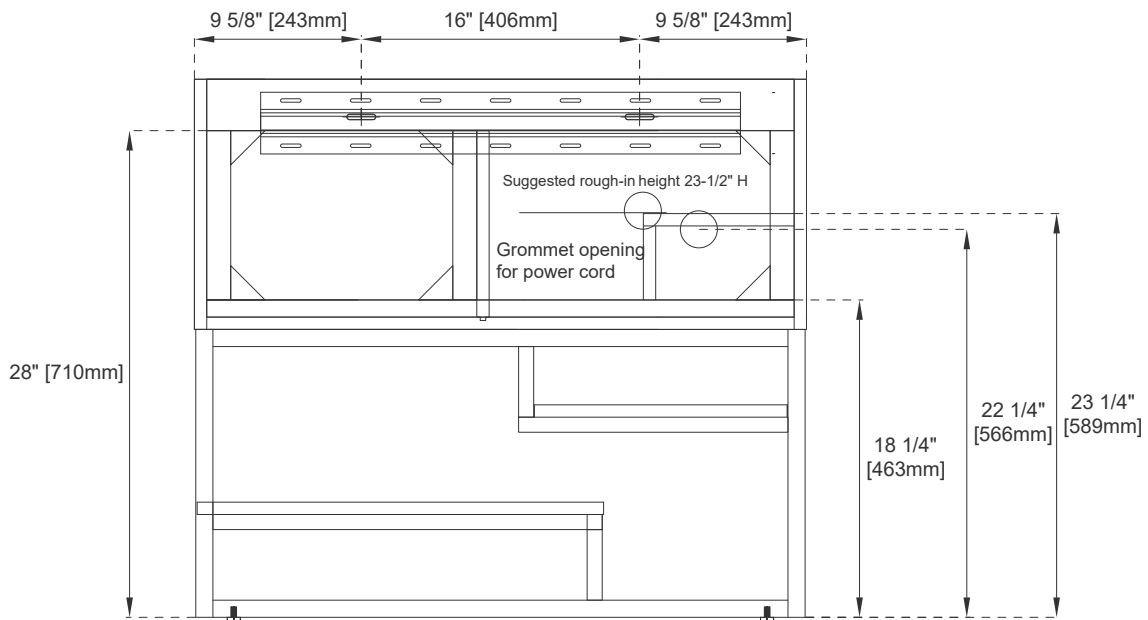

Dimension-Wall Mount

Width: 35-1/8"
Depth: 18-3/4"
Height: 14-3/8"
Rough-In Height: 23-1/2"

Vanity with Base

983-V36-LTO-BNK
983-V36-LTO-MBK
983-V36-LTO-RGD
983-V36-AGR-BNK
983-V36-AGR-MBK
983-V36-AGR-RGD
983-V36-GW-BNK
983-V36-GW-MBK
983-V36-GW-RGD

Dimensions with Base

Width: 35-1/8"
Depth: 18-3/4"
Height: 30-7/8"
Rough-In Height: 23-1/2"

Features and Materials

Solids: Yellow Poplar

Metal Base Material: 304 Stainless Steel

Metal Base/Hardware Finish: Brushed Nickel/Matte Black/Radiant Gold

Bamboo Drawer Organizer

All dimensions are nominal
Diagrams are of cabinet and base only-James Martin Optional integrated sinktops are not shown

Visit website for warranty and installation information
www.jamesmartinvanities.com

36" COLUMBIA VANITY

983 SERIES

Sink sold separately

JAMES MARTIN
VANITIES

Side View 1

Side View 2

Back View

All dimensions are nominal
Diagrams are of cabinet and base only-James Martin Optional integrated sinktops are not shown