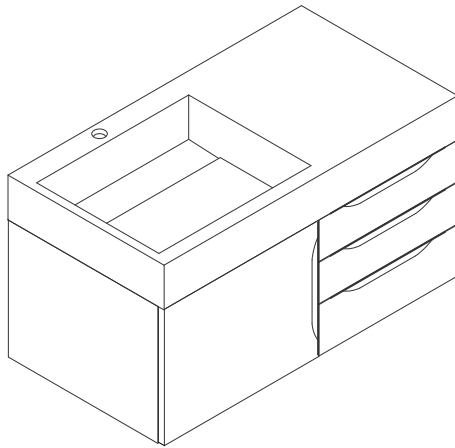

36" COLUMBIA VANITY

983 Series Sink sold separately

JAMES MARTIN
VANITIES

Wall Mount Vanity

983-V36-W-LTO-BNK
983-V36-W-LTO-MBK
983-V36-W-LTO-RGD
983-V36-W-AGR-BNK
983-V36-W-AGR-MBK
983-V36-W-AGR-RGD
983-V36-W-GW-BNK
983-V36-W-GW-MBK
983-V36-W-GW-RGD

Dimension-Wall Mount

Width: 35-1/8"
Depth: 18-3/4"
Height: 14-3/8"
Rough-In Height: 23-1/2"

Vanity with Base

983-V36-LTO-BNK
983-V36-LTO-MBK
983-V36-LTO-RGD
983-V36-AGR-BNK
983-V36-AGR-MBK
983-V36-AGR-RGD
983-V36-GW-BNK
983-V36-GW-MBK
983-V36-GW-RGD

Dimensions with Base

Width: 35-1/8"
Depth: 18-3/4"
Height: 30-7/8"
Rough-In Height: 23-1/2"

Features and Materials

Solids: Yellow Poplar

Metal Base Material: 304 Stainless Steel

Metal Base/Hardware Finish: Brushed Nickel/Matte Black/Radiant Gold

European Soft Close Hinges

USB/Power Component: YES=(ETL5011080)

Cord Length: 6'6"

Bamboo Storage Tray: YES

Drawer Box Material and Construction:

12mm Plywood/English Dovetail Joinery

Number of Basins: One, Integrated Sinktop