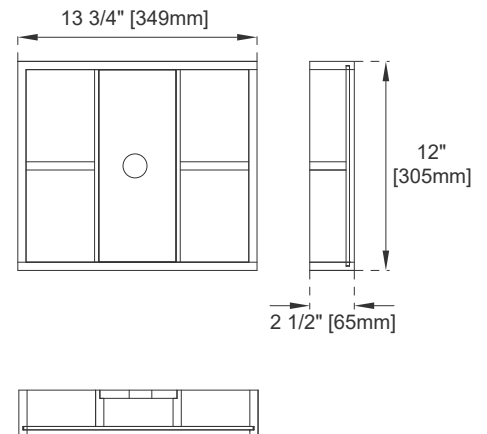

Dimension-Wall Mount

Width: 35-1/8"
Depth: 18-3/4"
Height: 14-3/8"
Rough-In Height: 23-1/2"

Vanity with Base

983-V36-LTO-BNK
983-V36-LTO-MBK
983-V36-LTO-RGD
983-V36-AGR-BNK
983-V36-AGR-MBK
983-V36-AGR-RGD
983-V36-GW-BNK
983-V36-GW-MBK
983-V36-GW-RGD

Dimensions with Base

Width: 35-1/8"
Depth: 18-3/4"
Height: 30-7/8"
Rough-In Height: 23-1/2"

Features and Materials

Solids: Yellow Poplar

Metal Base Material: 304 Stainless Steel

Metal Base/Hardware Finish: Brushed Nickel/Matte Black/Radiant Gold

36" COLUMBIA VANITY

983 SERIES

Sink sold separately

JAMES MARTIN
VANITIES

Top View

PLEASE NOTE:
All pulls ship in a
separate carton

Pull

Front View

Bamboo Drawer Organizer

All dimensions are nominal
Diagrams are of cabinet and base only-James Martin Optional integrated sinktops are not shown

Visit website for warranty and installation information
www.jamesmartinvanities.com