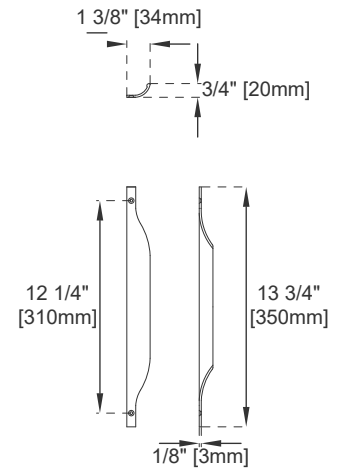

Dimensions with Base

Width: 35-1/8"
Depth: 18-3/4"
Height: 30-7/8"
Rough-In Height: 23-1/2"

Features and Materials

Solids: Yellow Poplar

Metal Base Material: 304 Stainless Steel

Metal Base/Hardware Finish: Brushed Nickel/Matte Black/Radiant Gold

36" COLUMBIA VANITY

983 SERIES

Sink sold separately

JAMES MARTIN
VANITIES

Top View

PLEASE NOTE:
All pulls ship in a
separate carton

Pull

Front View

Bamboo Drawer Organizer

All dimensions are nominal
Diagrams are of cabinet and base only-James Martin Optional integrated sinktops are not shown

Visit website for warranty and installation information
www.jamesmartinvanities.com

36" COLUMBIA VANITY

983 SERIES

Sink sold separately

JAMES MARTIN
VANITIES

Side View 1

Side View 2

Back View

All dimensions are nominal
Diagrams are of cabinet and base only-James Martin Optional integrated sinktops are not shown