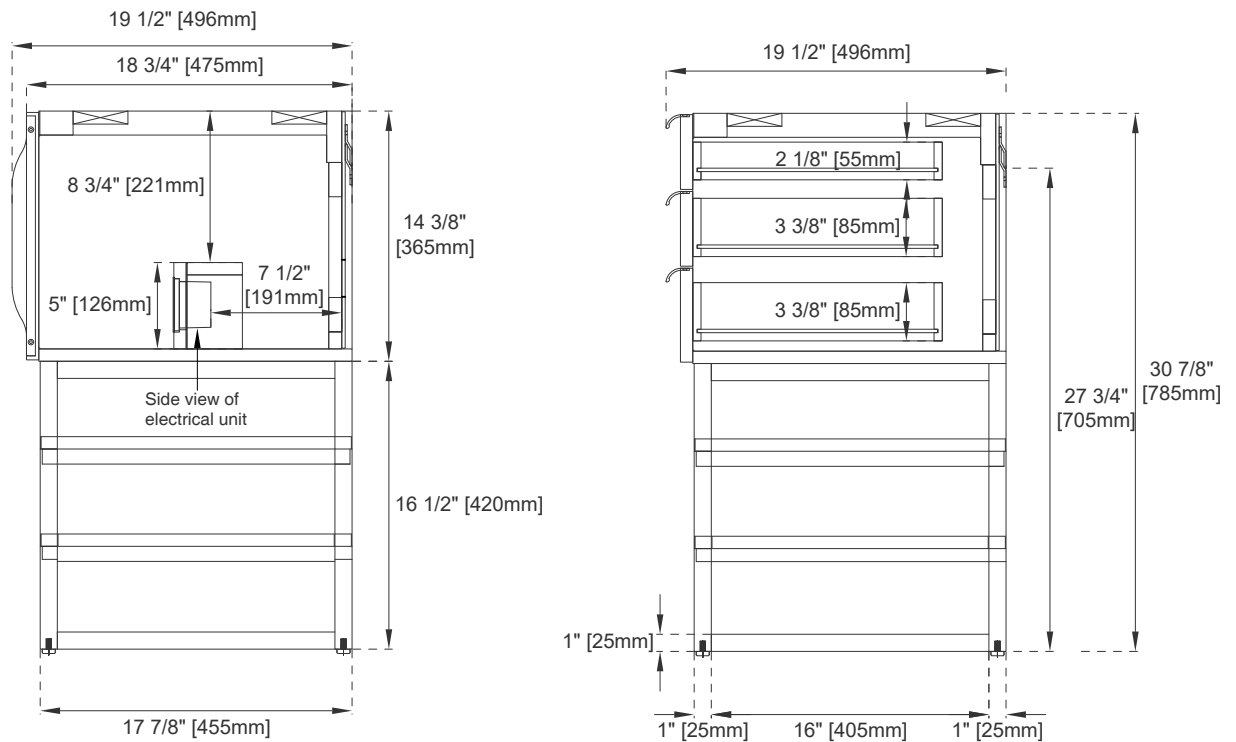

Dimension-Wall Mount

Width: 35-1/8"
Depth: 18-3/4"
Height: 14-3/8"
Rough-In Height: 23-1/2"

Vanity with Base

983-V36-LTO-BNK
983-V36-LTO-MBK
983-V36-LTO-RGD
983-V36-AGR-BNK
983-V36-AGR-MBK
983-V36-AGR-RGD
983-V36-GW-BNK
983-V36-GW-MBK
983-V36-GW-RGD

Dimensions with Base

Width: 35-1/8"
Depth: 18-3/4"
Height: 30-7/8"
Rough-In Height: 23-1/2"

Features and Materials

Solids: Yellow Poplar

Metal Base Material: 304 Stainless Steel

Metal Base/Hardware Finish: Brushed Nickel/Matte Black/Radiant Gold

Bamboo Drawer Organizer

All dimensions are nominal
Diagrams are of cabinet and base only-James Martin Optional integrated sinktops are not shown

Visit website for warranty and installation information
www.jamesmartinvanities.com

36" COLUMBIA VANITY

983 SERIES

Sink sold separately

JAMES MARTIN
VANITIES

Side View 1

Side View 2

Back View

All dimensions are nominal
Diagrams are of cabinet and base only-James Martin Optional integrated sinktops are not shown