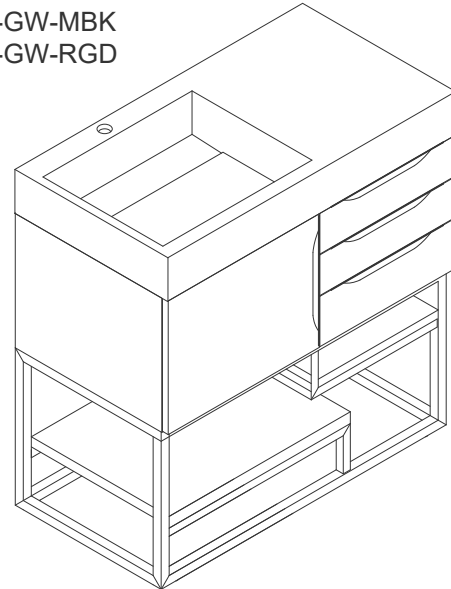

36" COLUMBIA VANITY

983 Series Sink sold separately

JAMES MARTIN
VANITIES

Wall Mount Vanity

983-V36-W-LTO-BNK
983-V36-W-LTO-MBK
983-V36-W-LTO-RGD
983-V36-W-AGR-BNK
983-V36-W-AGR-MBK
983-V36-W-AGR-RGD
983-V36-W-GW-BNK
983-V36-W-GW-MBK
983-V36-W-GW-RGD

Dimension-Wall Mount

Width: 35-1/8"
Depth: 18-3/4"
Height: 14-3/8"
Rough-In Height: 23-1/2"

Vanity with Base

983-V36-LTO-BNK
983-V36-LTO-MBK
983-V36-LTO-RGD
983-V36-AGR-BNK
983-V36-AGR-MBK
983-V36-AGR-RGD
983-V36-GW-BNK
983-V36-GW-MBK
983-V36-GW-RGD

Dimensions with Base

Width: 35-1/8"
Depth: 18-3/4"
Height: 30-7/8"
Rough-In Height: 23-1/2"

Features and Materials

Solids: Yellow Poplar

Metal Base Material: 304 Stainless Steel

Metal Base/Hardware Finish: Brushed Nickel/Matte Black/Radiant Gold

European Soft Close Hinges

USB/Power Component: YES=(ETL5011080)

Cord Length: 6'6"

Bamboo Storage Tray: YES

Drawer Box Material and Construction:

12mm Plywood/English Dovetail Joinery

Number of Basins: One, Integrated Sinktop