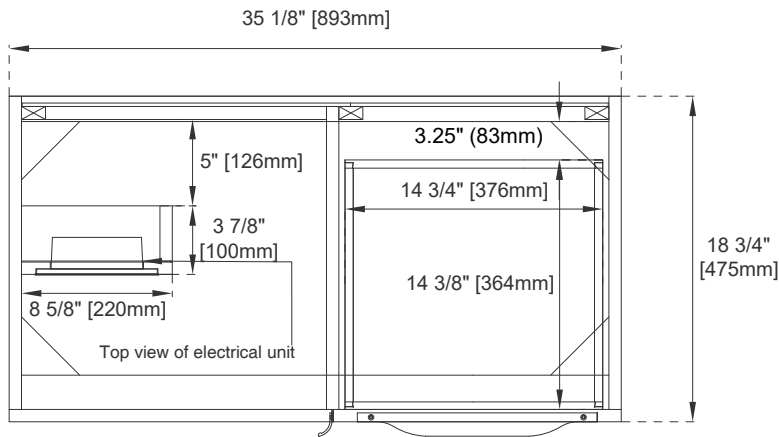

Dimension-Wall Mount

Width: 35-1/8"
Depth: 18-3/4"
Height: 14-3/8"
Rough-In Height: 23-1/2"

Vanity with Base

983-V36-LTO-BNK
983-V36-LTO-MBK
983-V36-LTO-RGD
983-V36-AGR-BNK
983-V36-AGR-MBK
983-V36-AGR-RGD
983-V36-GW-BNK
983-V36-GW-MBK
983-V36-GW-RGD

Dimensions with Base

Width: 35-1/8"
Depth: 18-3/4"
Height: 30-7/8"
Rough-In Height: 23-1/2"

Features and Materials

Solids: Yellow Poplar

Metal Base Material: 304 Stainless Steel

Metal Base/Hardware Finish: Brushed Nickel/Matte Black/Radiant Gold

36" COLUMBIA VANITY

983 SERIES

Sink sold separately

JAMES MARTIN
VANITIES

Top View

PLEASE NOTE:
All pulls ship in a
separate carton

Pull

Front View

36" COLUMBIA VANITY

983 SERIES

Sink sold separately

JAMES MARTIN
VANITIES

Side View 1

Side View 2

Back View

All dimensions are nominal
Diagrams are of cabinet and base only-James Martin Optional integrated sinktops are not shown