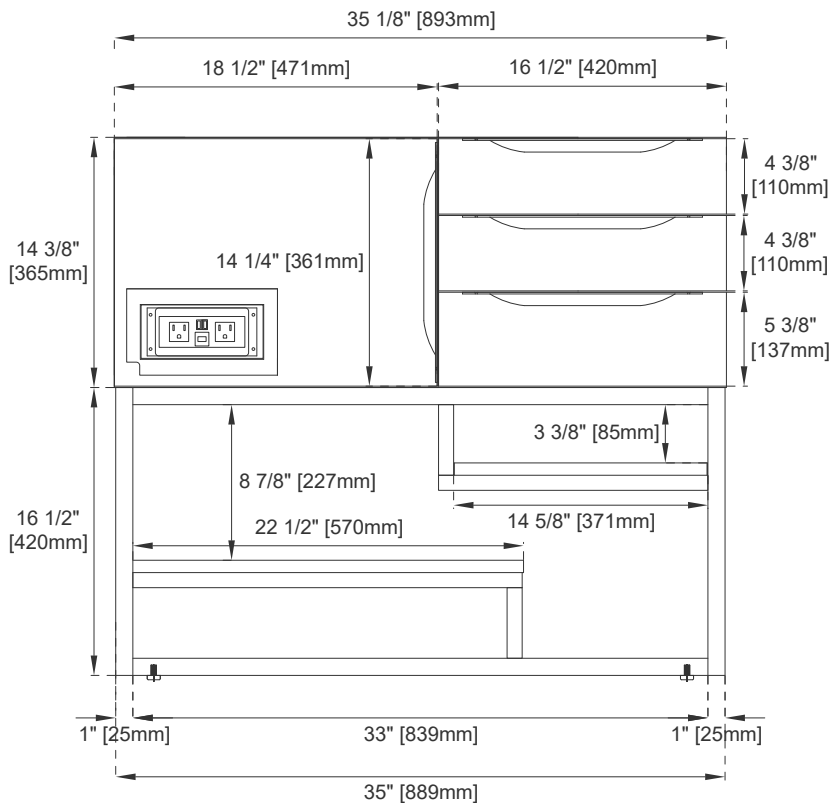

Dimensions with Base

Width: 35-1/8"
Depth: 18-3/4"
Height: 30-7/8"
Rough-In Height: 23-1/2"

Features and Materials

Solids: Yellow Poplar

Metal Base Material: 304 Stainless Steel

Metal Base/Hardware Finish: Brushed Nickel/Matte Black/Radiant Gold

36" COLUMBIA VANITY

983 SERIES

Sink sold separately

JAMES MARTIN
VANITIES

Top View

PLEASE NOTE:
All pulls ship in a
separate carton

Pull

Front View

Bamboo Drawer Organizer

All dimensions are nominal
Diagrams are of cabinet and base only-James Martin Optional integrated sinktops are not shown

Visit website for warranty and installation information
www.jamesmartinvanities.com

36" COLUMBIA VANITY

983 SERIES

Sink sold separately

JAMES MARTIN
VANITIES

Side View 1

Side View 2

Back View

All dimensions are nominal
Diagrams are of cabinet and base only-James Martin Optional integrated sinktops are not shown