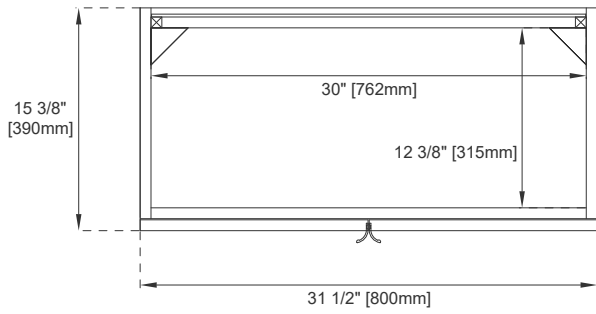

31.5" COLUMBIA VANITY and OPTIONAL BASE

JAMES MARTIN VANITIES

883-V31.5-GW 883-V31.5-AGR
883-V31.5-LTO

Shown with sinktop
(sold separately)

Dimension -Cabinet

Width: 31-1/2"

Depth: 15-3/8"

Height: 15-3/8"

Black/Radiant Gold

Fits Drain Hole Size: 1-3/4"

European Soft Close Hinges

Dimensions-Cabinet w/ Base

Width: 31-1/2"

Depth: 15-3/8"

Height: 33-1/2"

Rough-In Height: 23-1/4"

31.5" COLUMBIA VANITY+BASE

JAMES MARTIN VANITIES

388-V31.5-AGR 388-V31.5-GW
388-V31.5-CFO 388-V31.5-LTO

Top View

Knob

Front View

All dimensions are nominal

Diagrams are of cabinet and base only-James Martin Optional integrated sinktops are not shown

Visit website for warranty and installation information
www.jamesmartinvanities.com

31.5" COLUMBIA VANITY+BASE

388-V31.5-AGR 388-V31.5-GW
388-V31.5-CFO 388-V31.5-LTO

Side View

Back View

All dimensions are nominal