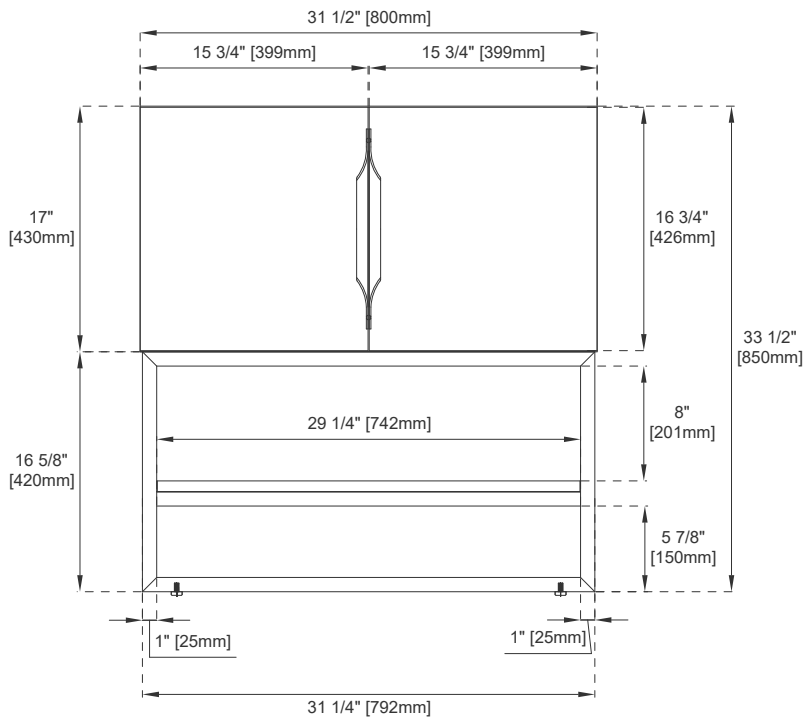

31.5" COLUMBIA VANITY and OPTIONAL BASE

JAMES MARTIN VANITIES

883-V31.5-GW 883-V31.5-AGR
883-V31.5-LTO

Shown with sinktop
(sold separately)

Dimension -Cabinet

Width: 31-1/2"

Depth: 15-3/8"

Height: 15-3/8"

Black/Radiant Gold

Fits Drain Hole Size: 1-3/4"

European Soft Close Hinges

Dimensions-Cabinet w/ Base

Width: 31-1/2"

Depth: 15-3/8"

Height: 33-1/2"

Rough-In Height: 23-1/4"

31.5" COLUMBIA VANITY+BASE

JAMES MARTIN VANITIES

388-V31.5-AGR 388-V31.5-GW
388-V31.5-CFO 388-V31.5-LTO

Top View

Knob

Front View

All dimensions are nominal

Diagrams are of cabinet and base only-James Martin Optional integrated sinktops are not shown

Visit website for warranty and installation information
www.jamesmartinvanities.com

31.5" COLUMBIA VANITY+BASE

388-V31.5-AGR 388-V31.5-GW
388-V31.5-CFO 388-V31.5-LTO

Side View

Back View

All dimensions are nominal