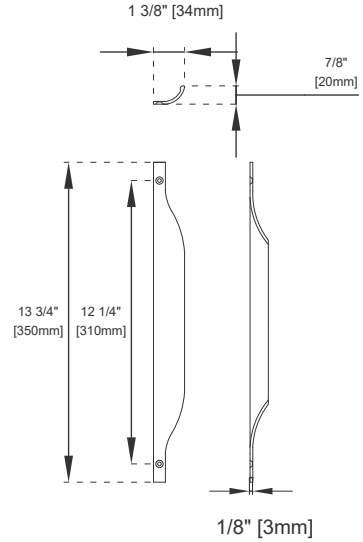

31.5" COLUMBIA VANITY and OPTIONAL BASE

JAMES MARTIN VANITIES

883-V31.5-GW 883-V31.5-AGR
883-V31.5-LTO

Shown with sinktop
(sold separately)

Dimension -Cabinet

Width: 31-1/2"

Depth: 15-3/8"

Height: 15-3/8"

Black/Radiant Gold

Fits Drain Hole Size: 1-3/4"

European Soft Close Hinges

Dimensions-Cabinet w/ Base

Width: 31-1/2"

Depth: 15-3/8"

Height: 33-1/2"

Rough-In Height: 23-1/4"

31.5" COLUMBIA VANITY+BASE

JAMES MARTIN VANITIES

388-V31.5-AGR 388-V31.5-GW
388-V31.5-CFO 388-V31.5-LTO

Top View

Knob

Front View

All dimensions are nominal

Diagrams are of cabinet and base only-James Martin Optional integrated sinktops are not shown

Visit website for warranty and installation information
www.jamesmartinvanities.com

31.5" COLUMBIA VANITY+BASE

388-V31.5-AGR 388-V31.5-GW
388-V31.5-CFO 388-V31.5-LTO

Side View

Back View

All dimensions are nominal