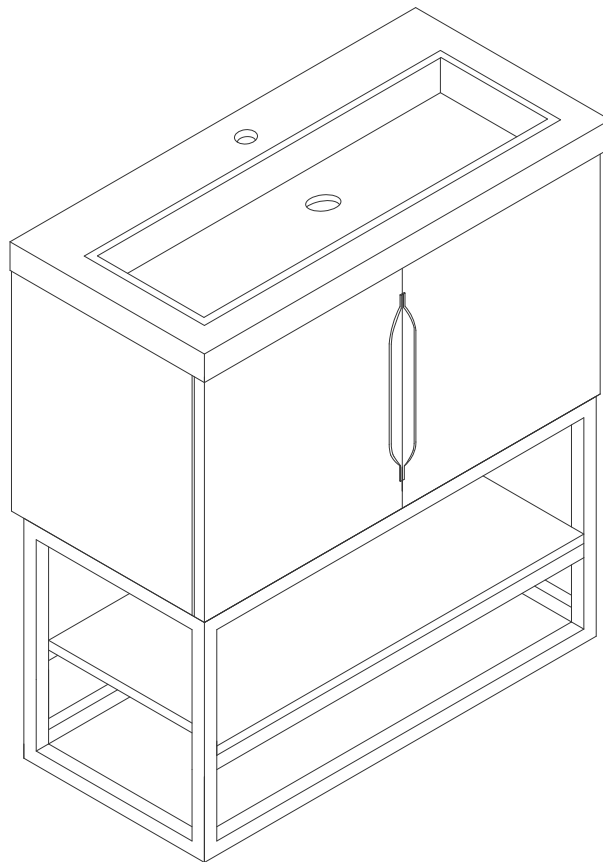

31.5" COLUMBIA VANITY and OPTIONAL BASE

JAMES MARTIN VANITIES

883-V31.5-GW 883-V31.5-AGR
883-V31.5-LTO

Shown with sinktop
(sold separately)

Dimension -Cabinet

Width: 31-1/2"

Depth: 15-3/8"

Height: 15-3/8"

Rough-In Height: 23-1/4"

Features and Materials

Solids: Yellow Poplar

Metal Material: Stainless Steel

Veneers: AGR-Engineered Ash; LTO-Red Oak

Panels: Plywood

Installation Type: Floor Standing with Base or Wall Mounted

Number of Basins: One, Integrated Sinktop

Sinktop Included: NO, Sold Separately (CSP-S2418-WG)

Basin Overflow: YES

Metal Base Included: Optional, sold separately

Number of Doors: Two

Number of Drawers: 0

Number of Tip Outs: 0

Black/Radiant Gold

Fits Drain Hole Size: 1-3/4"

European Soft Close Hinges

Dimensions-Cabinet w/ Base

Width: 31-1/2"

Depth: 15-3/8"

Height: 33-1/2"

Rough-In Height: 23-1/4"