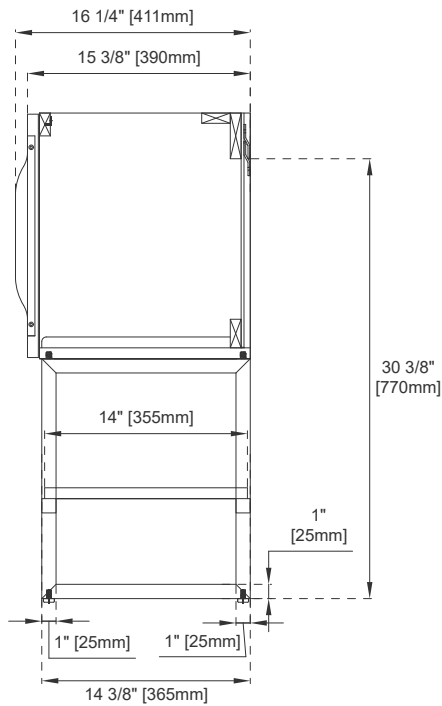

31.5" COLUMBIA VANITY and OPTIONAL BASE

JAMES MARTIN VANITIES

883-V31.5-GW 883-V31.5-AGR
883-V31.5-LTO

Shown with sinktop
(sold separately)

Dimension -Cabinet

Width: 31-1/2"

Depth: 15-3/8"

Height: 15-3/8"

Black/Radiant Gold

Fits Drain Hole Size: 1-3/4"

European Soft Close Hinges

Dimensions-Cabinet w/ Base

Width: 31-1/2"

Depth: 15-3/8"

Height: 33-1/2"

Rough-In Height: 23-1/4"

31.5" COLUMBIA VANITY+BASE

JAMES MARTIN VANITIES

388-V31.5-AGR 388-V31.5-GW
388-V31.5-CFO 388-V31.5-LTO

Top View

Knob

Front View

All dimensions are nominal

Diagrams are of cabinet and base only-James Martin Optional integrated sinktops are not shown

Visit website for warranty and installation information
www.jamesmartinvanities.com

31.5" COLUMBIA VANITY+BASE

388-V31.5-AGR 388-V31.5-GW
388-V31.5-CFO 388-V31.5-LTO

Side View

Back View

All dimensions are nominal