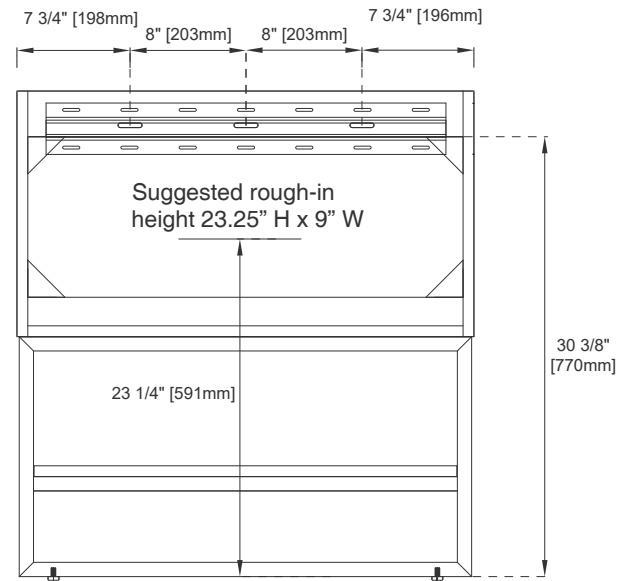

31.5" COLUMBIA VANITY and OPTIONAL BASE

JAMES MARTIN VANITIES

883-V31.5-GW 883-V31.5-AGR
883-V31.5-LTO

Shown with sinktop
(sold separately)

Dimension -Cabinet

Width: 31-1/2"

Depth: 15-3/8"

Height: 15-3/8"

Black/Radiant Gold

Fits Drain Hole Size: 1-3/4"

European Soft Close Hinges

Dimensions-Cabinet w/ Base

Width: 31-1/2"

Depth: 15-3/8"

Height: 33-1/2"

Rough-In Height: 23-1/4"

31.5" COLUMBIA VANITY+BASE

JAMES MARTIN VANITIES

388-V31.5-AGR 388-V31.5-GW
388-V31.5-CFO 388-V31.5-LTO

Top View

Knob

Front View

All dimensions are nominal

Diagrams are of cabinet and base only-James Martin Optional integrated sinktops are not shown

Visit website for warranty and installation information
www.jamesmartinvanities.com

31.5" COLUMBIA VANITY+BASE

388-V31.5-AGR 388-V31.5-GW
388-V31.5-CFO 388-V31.5-LTO

Side View

Back View

All dimensions are nominal