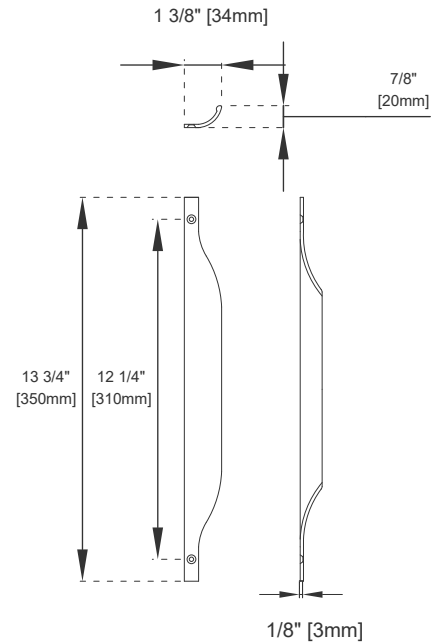

24" COLUMBIA VANITY and
OPTIONAL BASE

883-V24-GW 883-V24-AGR
883-V24-LTO

JAMES MARTIN
VANITIES

Base is optional and sold separately

Shown with Sinktop
(Sold Separately)

Features and Materials

Solids: Yellow Poplar
Metal Material: Stainless Steel
Veneers: AGR-Engineered Ash; LTO-Red Oak.
Panels: Plywood
Installation Type: Floor Standing with Base or Wall Mounted
Number of Basins: One, Integrated Sinktop
Sinktop Included: NO, Sold Separately (CSP-S2418-WG)
Basin Overflow: YES
Metal Base Included: YES(388-B24-BNK/388-B24-MBK/388-B24-RGD)
Number of Doors: One
Number of Drawers: 0
Number of Tip Outs: 0
Assembly Re quired: YES
Metal Base Finish: Brushed Nickel/Matte Black/Radiant Gold Color
Hardware Material and Finish: Zinc Alloy in Brushed Nickel/Matte Black/
Radiant Gold Color
Fits Drain Hole Size: 1-3/4"
European Soft Close Hinges

Dimension -Cabinet

Width: 23-5/8"
Depth: 18-1/8"
Height: 17"
Rough-In Height: 23-1/4"

Dimension-Cabinet w/ Base

Width: 23-5/8"
Depth: 18-1/8"
Height: 33-1/2"
Rough-In Height: 23-1/4"

24" COLUMBIA VANITY+BASE

883-V24-GW 883-V24-AGR
883-V24-LTO

JAMES MARTIN VANITIES

Top View

Knob

Front View

All dimensions are nominal

Diagrams are of cabinet and base only—James Martin Optional integrated sinktops are not shown

Visit website for warranty and installation information
www.jamesmartinvanities.com

24" COLUMBIA VANITY+BASE

883-V24-GW 883-V24-AGR

883-V24-LTO

JAMES MARTIN

VANITIES

Side View

Back View

All dimensions are nominal