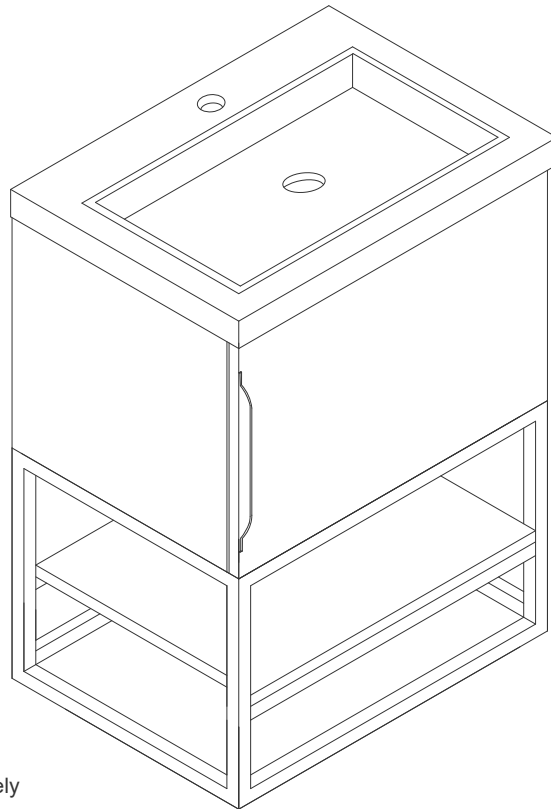

24" COLUMBIA VANITY and
OPTIONAL BASE

883-V24-GW 883-V24-AGR
883-V24-LTO

JAMES MARTIN
VANITIES

Base is optional and sold separately

Shown with Sinktop
(Sold Separately)

Features and Materials

Solids: Yellow Poplar
Metal Material: Stainless Steel
Veneers: AGR-Engineered Ash; LTO-Red Oak.
Panels: Plywood
Installation Type: Floor Standing with Base or Wall Mounted
Number of Basins: One, Integrated Sinktop
Sinktop Included: NO, Sold Separately (CSP-S2418-WG)
Basin Overflow: YES
Metal Base Included: YES(388-B24-BNK/388-B24-MBK/388-B24-RGD)
Number of Doors: One
Number of Drawers: 0
Number of Tip Outs: 0
Assembly Re quired: YES
Metal Base Finish: Brushed Nickel/Matte Black/Radiant Gold Color
Hardware Material and Finish: Zinc Alloy in Brushed Nickel/Matte Black/
Radiant Gold Color
Fits Drain Hole Size: 1-3/4"
European Soft Close Hinges

Dimension -Cabinet

Width: 23-5/8"
Depth: 18-1/8"
Height: 17"
Rough-In Height: 23-1/4"

Dimension-Cabinet w/ Base

Width: 23-5/8"
Depth: 18-1/8"
Height: 33-1/2"
Rough-In Height: 23-1/4"

24" COLUMBIA VANITY+BASE

883-V24-GW 883-V24-AGR
883-V24-LTO

JAMES MARTIN VANITIES

Top View

Knob

Front View

All dimensions are nominal

Diagrams are of cabinet and base only—James Martin Optional integrated sinktops are not shown

Visit website for warranty and installation information
www.jamesmartinvanities.com

24" COLUMBIA VANITY+BASE

883-V24-GW 883-V24-AGR

883-V24-LTO

JAMES MARTIN

VANITIES

Side View

Back View

All dimensions are nominal