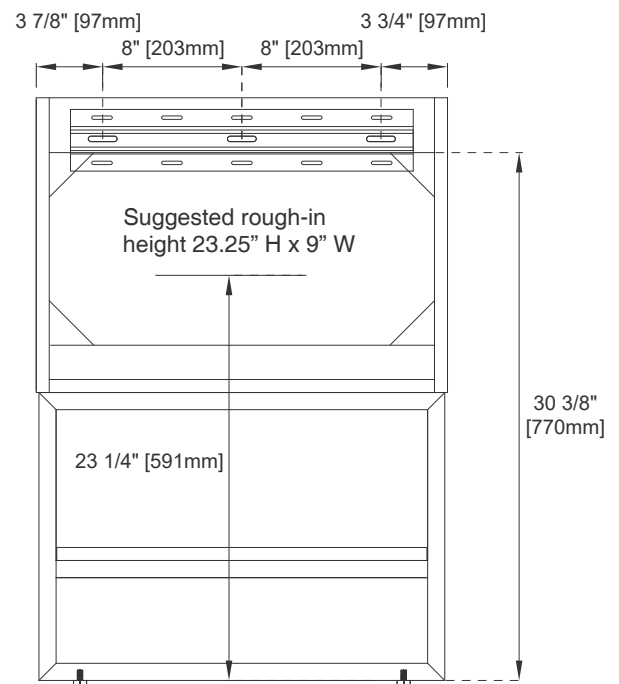

24" COLUMBIA VANITY and
OPTIONAL BASE

883-V24-GW 883-V24-AGR
883-V24-LTO

JAMES MARTIN
VANITIES

Base is optional and sold separately

Shown with Sinktop
(Sold Separately)

Features and Materials

Solids: Yellow Poplar
Metal Material: Stainless Steel
Veneers: AGR-Engineered Ash; LTO-Red Oak.
Panels: Plywood
Installation Type: Floor Standing with Base or Wall Mounted
Number of Basins: One, Integrated Sinktop
Sinktop Included: NO, Sold Separately (CSP-S2418-WG)
Basin Overflow: YES
Metal Base Included: YES(388-B24-BNK/388-B24-MBK/388-B24-RGD)
Number of Doors: One
Number of Drawers: 0
Number of Tip Outs: 0
Assembly Re quired: YES
Metal Base Finish: Brushed Nickel/Matte Black/Radiant Gold Color
Hardware Material and Finish: Zinc Alloy in Brushed Nickel/Matte Black/
Radiant Gold Color
Fits Drain Hole Size: 1-3/4"
European Soft Close Hinges

Dimension -Cabinet

Width: 23-5/8"
Depth: 18-1/8"
Height: 17"
Rough-In Height: 23-1/4"

Dimension-Cabinet w/ Base

Width: 23-5/8"
Depth: 18-1/8"
Height: 33-1/2"
Rough-In Height: 23-1/4"

24" COLUMBIA VANITY+BASE

883-V24-GW 883-V24-AGR
883-V24-LTO

JAMES MARTIN VANITIES

Top View

Knob

Front View

All dimensions are nominal

Diagrams are of cabinet and base only—James Martin Optional integrated sinktops are not shown

Visit website for warranty and installation information
www.jamesmartinvanities.com

24" COLUMBIA VANITY+BASE

883-V24-GW 883-V24-AGR

883-V24-LTO

JAMES MARTIN

VANITIES

Side View

Back View

All dimensions are nominal