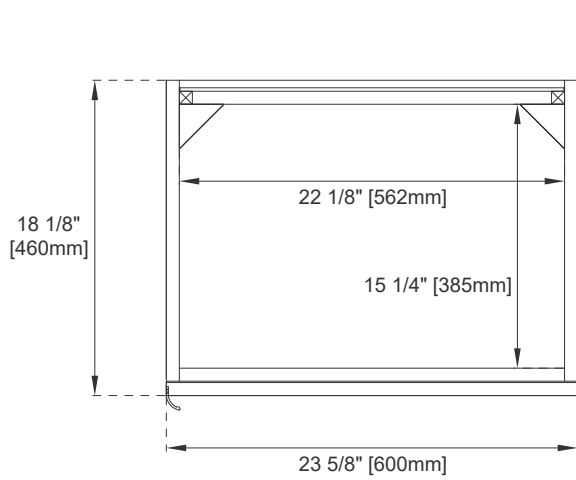

24" COLUMBIA VANITY and
OPTIONAL BASE

883-V24-GW 883-V24-AGR
883-V24-LTO

JAMES MARTIN
VANITIES

Base is optional and sold separately

Shown with Sinktop
(Sold Separately)

Features and Materials

Solids: Yellow Poplar
Metal Material: Stainless Steel
Veneers: AGR-Engineered Ash; LTO-Red Oak.
Panels: Plywood
Installation Type: Floor Standing with Base or Wall Mounted
Number of Basins: One, Integrated Sinktop
Sinktop Included: NO, Sold Separately (CSP-S2418-WG)
Basin Overflow: YES
Metal Base Included: YES(388-B24-BNK/388-B24-MBK/388-B24-RGD)
Number of Doors: One
Number of Drawers: 0
Number of Tip Outs: 0
Assembly Re quired: YES
Metal Base Finish: Brushed Nickel/Matte Black/Radiant Gold Color
Hardware Material and Finish: Zinc Alloy in Brushed Nickel/Matte Black/
Radiant Gold Color
Fits Drain Hole Size: 1-3/4"
European Soft Close Hinges

Dimension -Cabinet

Width: 23-5/8"
Depth: 18-1/8"
Height: 17"
Rough-In Height: 23-1/4"

Dimension-Cabinet w/ Base

Width: 23-5/8"
Depth: 18-1/8"
Height: 33-1/2"
Rough-In Height: 23-1/4"

24" COLUMBIA VANITY+BASE

883-V24-GW 883-V24-AGR
883-V24-LTO

JAMES MARTIN VANITIES

Top View

Knob

Front View

All dimensions are nominal

Diagrams are of cabinet and base only—James Martin Optional integrated sinktops are not shown

Visit website for warranty and installation information
www.jamesmartinvanities.com

24" COLUMBIA VANITY+BASE

883-V24-GW 883-V24-AGR

883-V24-LTO

JAMES MARTIN

VANITIES

Side View

Back View

All dimensions are nominal