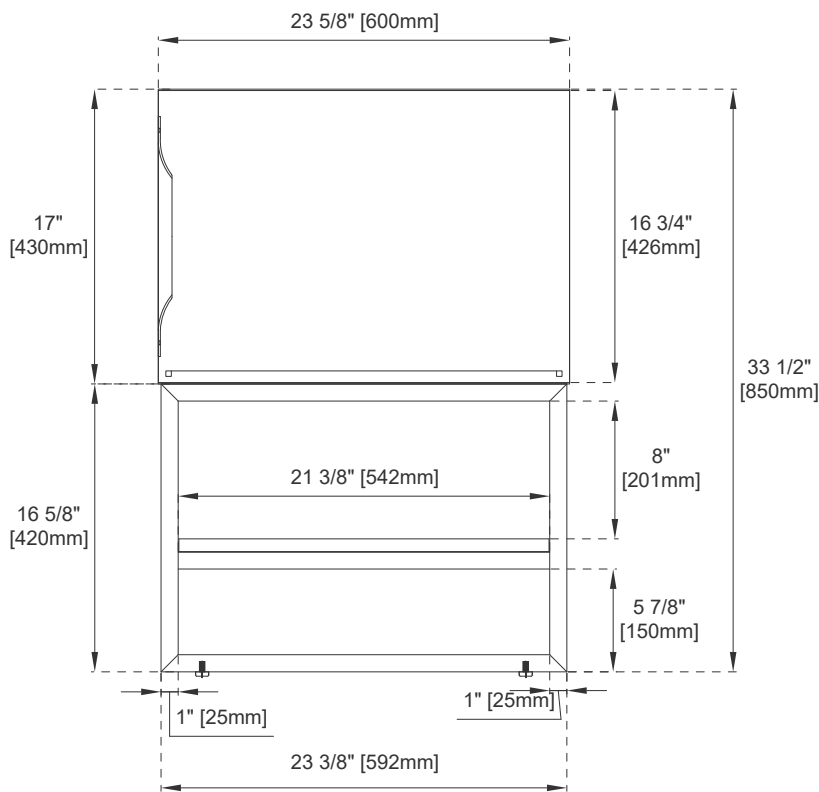

24" COLUMBIA VANITY and
OPTIONAL BASE

883-V24-GW 883-V24-AGR
883-V24-LTO

JAMES MARTIN
VANITIES

Base is optional and sold separately

Shown with Sinktop
(Sold Separately)

Features and Materials

Solids: Yellow Poplar
Metal Material: Stainless Steel
Veneers: AGR-Engineered Ash; LTO-Red Oak.
Panels: Plywood
Installation Type: Floor Standing with Base or Wall Mounted
Number of Basins: One, Integrated Sinktop
Sinktop Included: NO, Sold Separately (CSP-S2418-WG)
Basin Overflow: YES
Metal Base Included: YES(388-B24-BNK/388-B24-MBK/388-B24-RGD)
Number of Doors: One
Number of Drawers: 0
Number of Tip Outs: 0
Assembly Re quired: YES
Metal Base Finish: Brushed Nickel/Matte Black/Radiant Gold Color
Hardware Material and Finish: Zinc Alloy in Brushed Nickel/Matte Black/
Radiant Gold Color
Fits Drain Hole Size: 1-3/4"
European Soft Close Hinges

Dimension -Cabinet

Width: 23-5/8"
Depth: 18-1/8"
Height: 17"
Rough-In Height: 23-1/4"

Dimension-Cabinet w/ Base

Width: 23-5/8"
Depth: 18-1/8"
Height: 33-1/2"
Rough-In Height: 23-1/4"

24" COLUMBIA VANITY+BASE

883-V24-GW 883-V24-AGR
883-V24-LTO

JAMES MARTIN VANITIES

Top View

Knob

Front View

All dimensions are nominal

Diagrams are of cabinet and base only—James Martin Optional integrated sinktops are not shown

Visit website for warranty and installation information
www.jamesmartinvanities.com

24" COLUMBIA VANITY+BASE

883-V24-GW 883-V24-AGR

883-V24-LTO

JAMES MARTIN

VANITIES

Side View

Back View

All dimensions are nominal