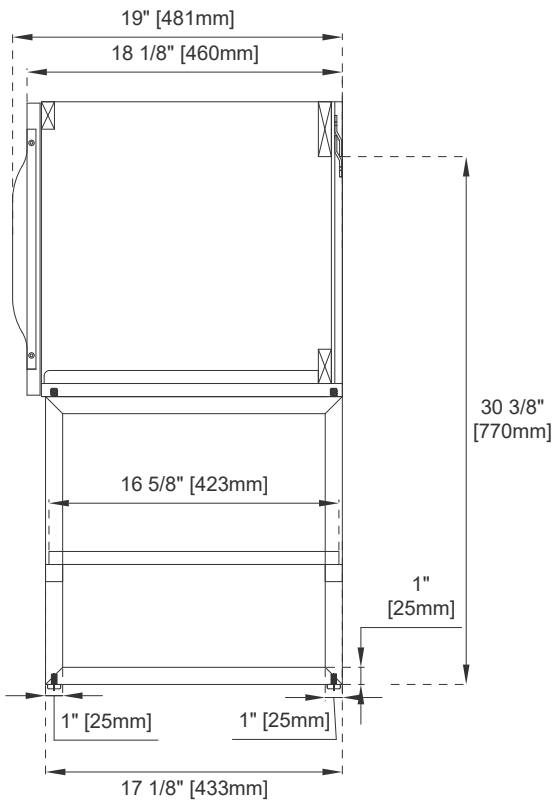

24" COLUMBIA VANITY and
OPTIONAL BASE

883-V24-GW 883-V24-AGR
883-V24-LTO

JAMES MARTIN
VANITIES

Base is optional and sold separately

Shown with Sinktop
(Sold Separately)

Features and Materials

Solids: Yellow Poplar
Metal Material: Stainless Steel
Veneers: AGR-Engineered Ash; LTO-Red Oak.
Panels: Plywood
Installation Type: Floor Standing with Base or Wall Mounted
Number of Basins: One, Integrated Sinktop
Sinktop Included: NO, Sold Separately (CSP-S2418-WG)
Basin Overflow: YES
Metal Base Included: YES(388-B24-BNK/388-B24-MBK/388-B24-RGD)
Number of Doors: One
Number of Drawers: 0
Number of Tip Outs: 0
Assembly Re quired: YES
Metal Base Finish: Brushed Nickel/Matte Black/Radiant Gold Color
Hardware Material and Finish: Zinc Alloy in Brushed Nickel/Matte Black/
Radiant Gold Color
Fits Drain Hole Size: 1-3/4"
European Soft Close Hinges

Dimension -Cabinet

Width: 23-5/8"
Depth: 18-1/8"
Height: 17"
Rough-In Height: 23-1/4"

Dimension-Cabinet w/ Base

Width: 23-5/8"
Depth: 18-1/8"
Height: 33-1/2"
Rough-In Height: 23-1/4"

24" COLUMBIA VANITY+BASE

883-V24-GW 883-V24-AGR
883-V24-LTO

JAMES MARTIN VANITIES

Top View

Knob

Front View

All dimensions are nominal

Diagrams are of cabinet and base only—James Martin Optional integrated sinktops are not shown

Visit website for warranty and installation information
www.jamesmartinvanities.com

24" COLUMBIA VANITY+BASE

883-V24-GW 883-V24-AGR

883-V24-LTO

JAMES MARTIN

VANITIES

Side View

Back View

All dimensions are nominal