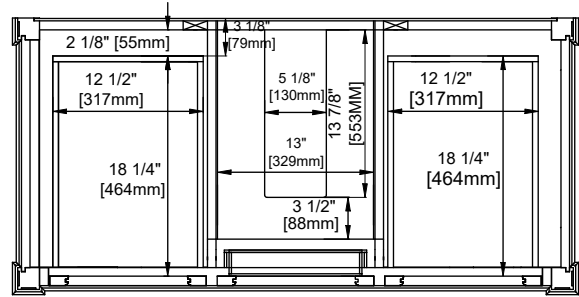

48" BRITTANY VANITY

655-V48-BW
Bright White

JAMES MARTIN
VANITIES

Features and Materials

Solids: Yellow Poplar
Panels: Plywood
Installation Type: Floor Standing
Number of Doors: One
Number of Drawers: Six
Number of Tip Outs: One
Wooden Backsplash
Drawer Box Material and Construction: 12mm Plywood/English Dovetail Joinery
Full Extension, Soft Close Glides
European Soft Close Hinges
Aluminum Laminate Drawer Liners
Number of Basins: One
Vanity Top Included: NO, Optional 3cm Tops Available with Sinks
Fits Drain Hole Size: 1-3/4"
Overflow: Front facing
Assembly Required: Installation of optional 3cm top and sink
Hardware Material and Finish: Zinc Alloy in Satin Nickel Finish
Adjustable levelers

Dimension

Width: 46-3/8"
Depth: 22-7/8"
Height: 32-5/8"
Rough-In Height: 21-1/2"

Visit website for warranty and installation information
www.jamesmartinvanities.com

48" BRITTANY VANITY

655-V48-BW

JAMES MARTIN VANITIES

46-3/8"

Top View

Knob

Front View

All dimensions are nominal

Diagrams are of cabinet only—James Martin Optional Countertops and sinks are not shown

Visit website for warranty and installation information
www.jamesmartinvanities.com

48" BRITTANY VANITY

655-V48-BW

JAMES MARTIN VANITIES

Side View

Back View

All dimensions are nominal

Diagrams are of cabinet only—James Martin Optional Countertops and sinks are not shown

Visit website for warranty and installation information
www.jamesmartinvanities.com