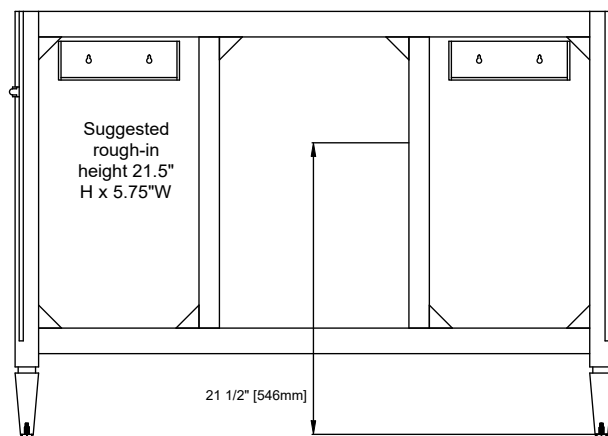

48" BRITTANY VANITY

655-V48-BW
Bright White

JAMES MARTIN
VANITIES

Features and Materials

Solids: Yellow Poplar
Panels: Plywood
Installation Type: Floor Standing
Number of Doors: One
Number of Drawers: Six
Number of Tip Outs: One
Wooden Backsplash
Drawer Box Material and Construction: 12mm Plywood/English Dovetail Joinery
Full Extension, Soft Close Glides
European Soft Close Hinges
Aluminum Laminate Drawer Liners
Number of Basins: One
Vanity Top Included: NO, Optional 3cm Tops Available with Sinks
Fits Drain Hole Size: 1-3/4"
Overflow: Front facing
Assembly Required: Installation of optional 3cm top and sink
Hardware Material and Finish: Zinc Alloy in Satin Nickel Finish
Adjustable levelers

Dimension

Width: 46-3/8"
Depth: 22-7/8"
Height: 32-5/8"
Rough-In Height: 21-1/2"

Visit website for warranty and installation information
www.jamesmartinvanities.com

48" BRITTANY VANITY

655-V48-BW

JAMES MARTIN VANITIES

46-3/8"

Top View

Knob

Front View

All dimensions are nominal

Diagrams are of cabinet only—James Martin Optional Countertops and sinks are not shown

Visit website for warranty and installation information
www.jamesmartinvanities.com

48" BRITTANY VANITY

655-V48-BW

JAMES MARTIN VANITIES

Side View

Back View

All dimensions are nominal

Diagrams are of cabinet only—James Martin Optional Countertops and sinks are not shown

Visit website for warranty and installation information
www.jamesmartinvanities.com