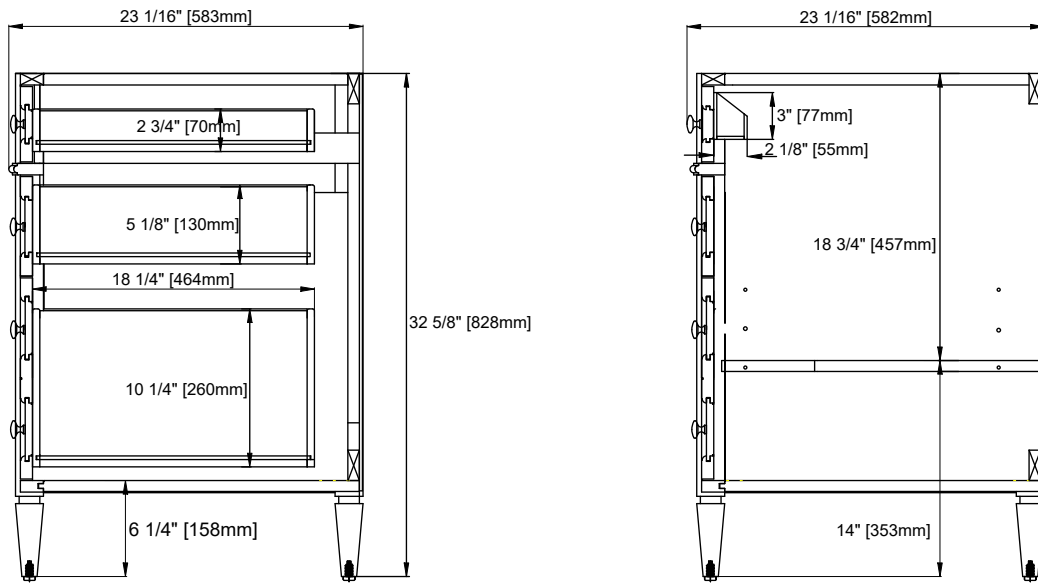

48" BRITTANY VANITY

655-V48-BW
Bright White

JAMES MARTIN
VANITIES

Features and Materials

Solids: Yellow Poplar
Panels: Plywood
Installation Type: Floor Standing
Number of Doors: One
Number of Drawers: Six
Number of Tip Outs: One
Wooden Backsplash
Drawer Box Material and Construction: 12mm Plywood/English Dovetail Joinery
Full Extension, Soft Close Glides
European Soft Close Hinges
Aluminum Laminate Drawer Liners
Number of Basins: One
Vanity Top Included: NO, Optional 3cm Tops Available with Sinks
Fits Drain Hole Size: 1-3/4"
Overflow: Front facing
Assembly Required: Installation of optional 3cm top and sink
Hardware Material and Finish: Zinc Alloy in Satin Nickel Finish
Adjustable levelers

Dimension

Width: 46-3/8"
Depth: 22-7/8"
Height: 32-5/8"
Rough-In Height: 21-1/2"

Visit website for warranty and installation information
www.jamesmartinvanities.com

48" BRITTANY VANITY

655-V48-BW

JAMES MARTIN VANITIES

46-3/8"

Top View

Knob

Front View

All dimensions are nominal

Diagrams are of cabinet only—James Martin Optional Countertops and sinks are not shown

Visit website for warranty and installation information
www.jamesmartinvanities.com

48" BRITTANY VANITY

655-V48-BW

JAMES MARTIN VANITIES

Side View

Back View

All dimensions are nominal

Diagrams are of cabinet only—James Martin Optional Countertops and sinks are not shown

Visit website for warranty and installation information
www.jamesmartinvanities.com