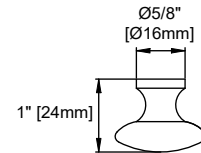

48" BRITTANY VANITY

655-V48-BW
Bright White

JAMES MARTIN
VANITIES

Features and Materials

Solids: Yellow Poplar
Panels: Plywood
Installation Type: Floor Standing
Number of Doors: One
Number of Drawers: Six
Number of Tip Outs: One
Wooden Backsplash
Drawer Box Material and Construction: 12mm Plywood/English Dovetail Joinery
Full Extension, Soft Close Glides
European Soft Close Hinges
Aluminum Laminate Drawer Liners
Number of Basins: One
Vanity Top Included: NO, Optional 3cm Tops Available with Sinks
Fits Drain Hole Size: 1-3/4"
Overflow: Front facing
Assembly Required: Installation of optional 3cm top and sink
Hardware Material and Finish: Zinc Alloy in Satin Nickel Finish
Adjustable levelers

Dimension

Width: 46-3/8"
Depth: 22-7/8"
Height: 32-5/8"
Rough-In Height: 21-1/2"

Visit website for warranty and installation information
www.jamesmartinvanities.com

48" BRITTANY VANITY

655-V48-BW

JAMES MARTIN VANITIES

46-3/8"

Top View

Knob

Front View

All dimensions are nominal

Diagrams are of cabinet only—James Martin Optional Countertops and sinks are not shown

Visit website for warranty and installation information
www.jamesmartinvanities.com

48" BRITTANY VANITY

655-V48-BW

JAMES MARTIN VANITIES

Side View

Back View

All dimensions are nominal

Diagrams are of cabinet only—James Martin Optional Countertops and sinks are not shown

Visit website for warranty and installation information
www.jamesmartinvanities.com