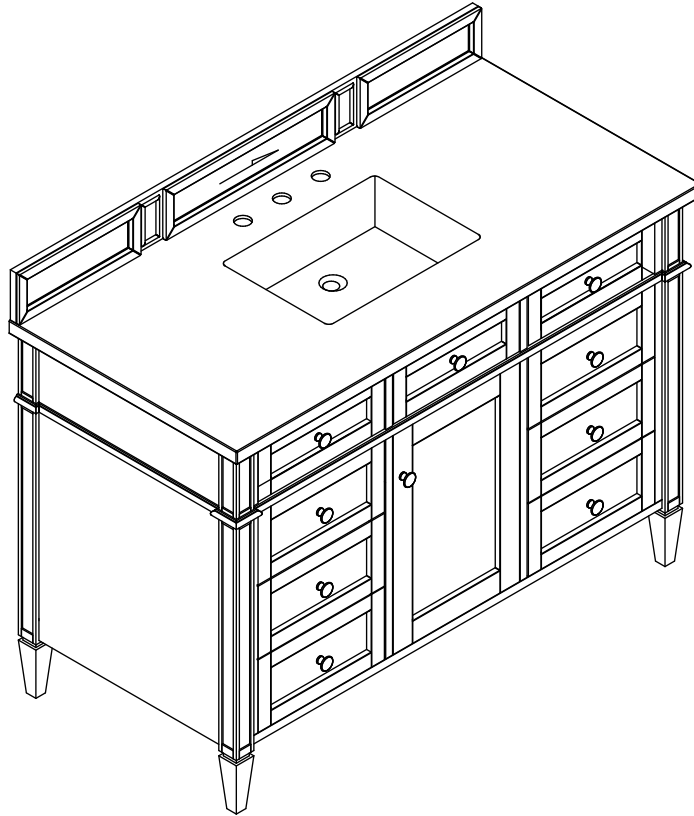

48" BRITTANY VANITY

655-V48-BW
Bright White

JAMES MARTIN
VANITIES

Features and Materials

Solids: Yellow Poplar
Panels: Plywood
Installation Type: Floor Standing
Number of Doors: One
Number of Drawers: Six
Number of Tip Outs: One
Wooden Backsplash
Drawer Box Material and Construction: 12mm Plywood/English Dovetail Joinery
Full Extension, Soft Close Glides
European Soft Close Hinges
Aluminum Laminate Drawer Liners
Number of Basins: One
Vanity Top Included: NO, Optional 3cm Tops Available with Sinks
Fits Drain Hole Size: 1-3/4"
Overflow: Front facing
Assembly Required: Installation of optional 3cm top and sink
Hardware Material and Finish: Zinc Alloy in Satin Nickel Finish
Adjustable levelers

Dimension

Width: 46-3/8"
Depth: 22-7/8"
Height: 32-5/8"
Rough-In Height: 21-1/2"

Visit website for warranty and installation information
www.jamesmartinvanities.com

48" BRITTANY VANITY

655-V48-BW

JAMES MARTIN VANITIES

46-3/8"

Top View

Knob

Front View

All dimensions are nominal

Diagrams are of cabinet only—James Martin Optional Countertops and sinks are not shown

Visit website for warranty and installation information
www.jamesmartinvanities.com

48" BRITTANY VANITY

655-V48-BW

JAMES MARTIN VANITIES

Side View

Back View

All dimensions are nominal

Diagrams are of cabinet only—James Martin Optional Countertops and sinks are not shown

Visit website for warranty and installation information
www.jamesmartinvanities.com