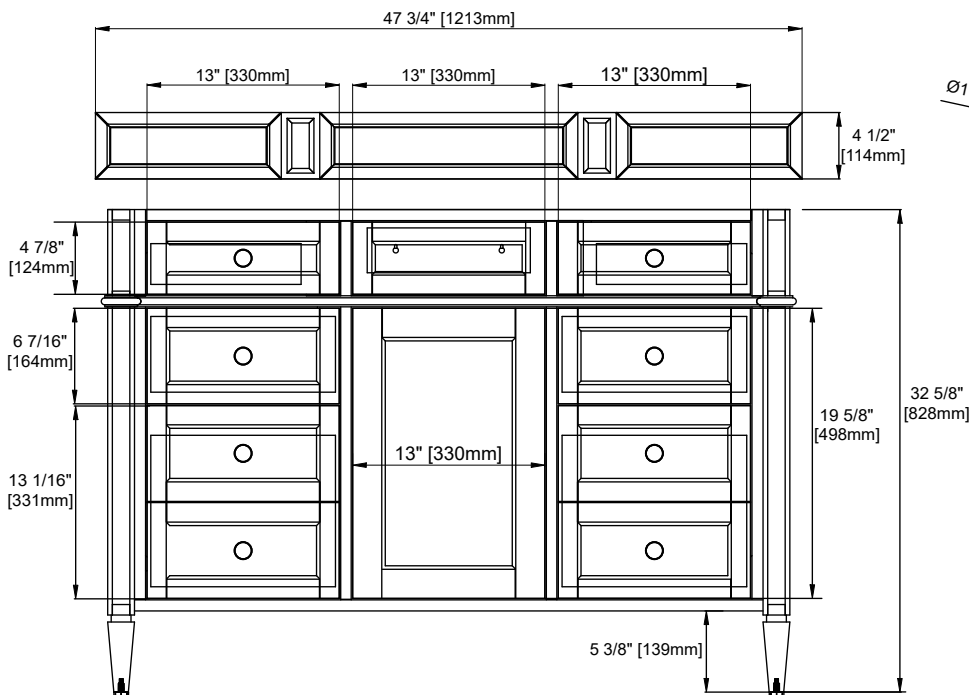

48" BRITTANY VANITY

655-V48-BW
Bright White

JAMES MARTIN
VANITIES

Features and Materials

Solids: Yellow Poplar
Panels: Plywood
Installation Type: Floor Standing
Number of Doors: One
Number of Drawers: Six
Number of Tip Outs: One
Wooden Backsplash
Drawer Box Material and Construction: 12mm Plywood/English Dovetail Joinery
Full Extension, Soft Close Glides
European Soft Close Hinges
Aluminum Laminate Drawer Liners
Number of Basins: One
Vanity Top Included: NO, Optional 3cm Tops Available with Sinks
Fits Drain Hole Size: 1-3/4"
Overflow: Front facing
Assembly Required: Installation of optional 3cm top and sink
Hardware Material and Finish: Zinc Alloy in Satin Nickel Finish
Adjustable levelers

Dimension

Width: 46-3/8"
Depth: 22-7/8"
Height: 32-5/8"
Rough-In Height: 21-1/2"

Visit website for warranty and installation information
www.jamesmartinvanities.com

48" BRITTANY VANITY

655-V48-BW

JAMES MARTIN VANITIES

46-3/8"

Top View

Knob

Front View

All dimensions are nominal

Diagrams are of cabinet only—James Martin Optional Countertops and sinks are not shown

Visit website for warranty and installation information
www.jamesmartinvanities.com

48" BRITTANY VANITY

655-V48-BW

JAMES MARTIN VANITIES

Side View

Back View

All dimensions are nominal

Diagrams are of cabinet only—James Martin Optional Countertops and sinks are not shown

Visit website for warranty and installation information
www.jamesmartinvanities.com