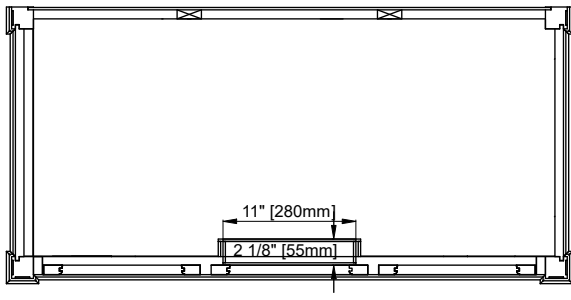

48" BRITTANY VANITY

655-V48-BW
Bright White

JAMES MARTIN
VANITIES

Features and Materials

Solids: Yellow Poplar
Panels: Plywood
Installation Type: Floor Standing
Number of Doors: One
Number of Drawers: Six
Number of Tip Outs: One
Wooden Backsplash
Drawer Box Material and Construction: 12mm Plywood/English Dovetail Joinery
Full Extension, Soft Close Glides
European Soft Close Hinges
Aluminum Laminate Drawer Liners
Number of Basins: One
Vanity Top Included: NO, Optional 3cm Tops Available with Sinks
Fits Drain Hole Size: 1-3/4"
Overflow: Front facing
Assembly Required: Installation of optional 3cm top and sink
Hardware Material and Finish: Zinc Alloy in Satin Nickel Finish
Adjustable levelers

Dimension

Width: 46-3/8"
Depth: 22-7/8"
Height: 32-5/8"
Rough-In Height: 21-1/2"

Visit website for warranty and installation information
www.jamesmartinvanities.com

48" BRITTANY VANITY

655-V48-BW

JAMES MARTIN VANITIES

46-3/8"

Top View

Knob

Front View

All dimensions are nominal

Diagrams are of cabinet only—James Martin Optional Countertops and sinks are not shown

Visit website for warranty and installation information
www.jamesmartinvanities.com

48" BRITTANY VANITY

655-V48-BW

JAMES MARTIN VANITIES

Side View

Back View

All dimensions are nominal

Diagrams are of cabinet only—James Martin Optional Countertops and sinks are not shown

Visit website for warranty and installation information
www.jamesmartinvanities.com