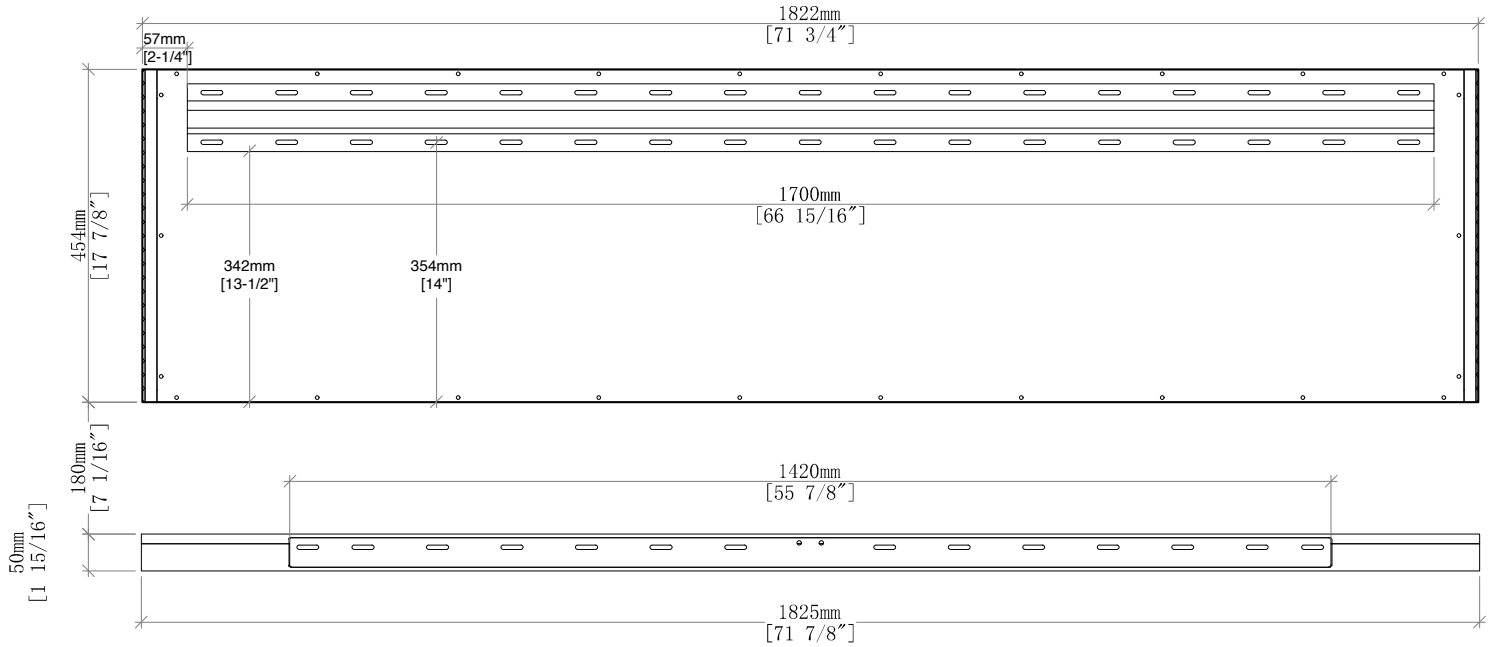

### Dimensions

Cabinet Width: 71-3/4" (1822mm)  
Cabinet Depth: 23-3/8" (593)  
Height: 17-15/16" (455mm)  
Rough-In: 23-1/8" (587)  
Requires a compact, bottle-style trap  
Shelf Width: 71-7/8" (1825mm)  
Shelf Depth: 21-1/4" (540 mm)  
Shelf Height: 1-15/16" (50mm)

### 72" Marcello Double Vanity

D200-V72-CSN

All dimensions and specifications are nominal and may vary. Use actual products for accuracy in critical situations. Diagrams are of cabinets only – James Martin Optional Countertops and sinks are not shown.

# 72" Marcello Double Vanity

D200-V72-CSN

**Back view**