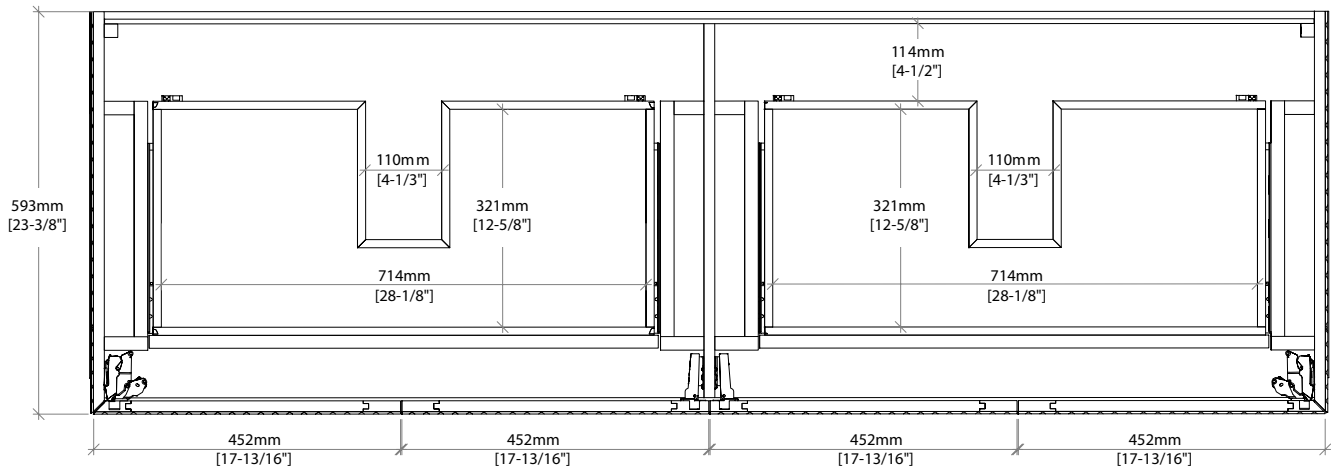

### Details and Features

Solids: Poplar  
Veneers: Acacia  
Panels: Marine MDF  
Installation Type: Wall Mount  
Number of Doors: 4  
Number of Drawers: 2 (internal)  
Shelves: 1 (fixed) (internal)  
Shelf: 1 floating  
Assembly Required: No  
Drawer Boxes: Acacia veneers over Marine MDF  
English Dovetail joinery  
Aluminum Laminate Drawer Liners  
Hardware Finish: Champagne Brass  
Full Extension, Soft Close Glides  
European Soft Close Hinges  
Vanity Top: Optional 3cm Tops available  
Number of Basins: 1  
(included with optional countertop purchase)

### Dimensions

Cabinet Width: 71-3/4" (1822mm)  
Cabinet Depth: 23-3/8" (593)  
Height: 17-15/16" (455mm)  
Rough-In: 23-1/8" (587)  
Requires a compact, bottle-style trap  
Shelf Width: 71-7/8" (1825mm)  
Shelf Depth: 21-1/4" (540 mm)  
Shelf Height: 1-15/16" (50mm)

### 72" Marcello Double Vanity

D200-V72-CSN

All dimensions and specifications are nominal and may vary. Use actual products for accuracy in critical situations. Diagrams are of cabinets only – James Martin Optional Countertops and sinks are not shown.