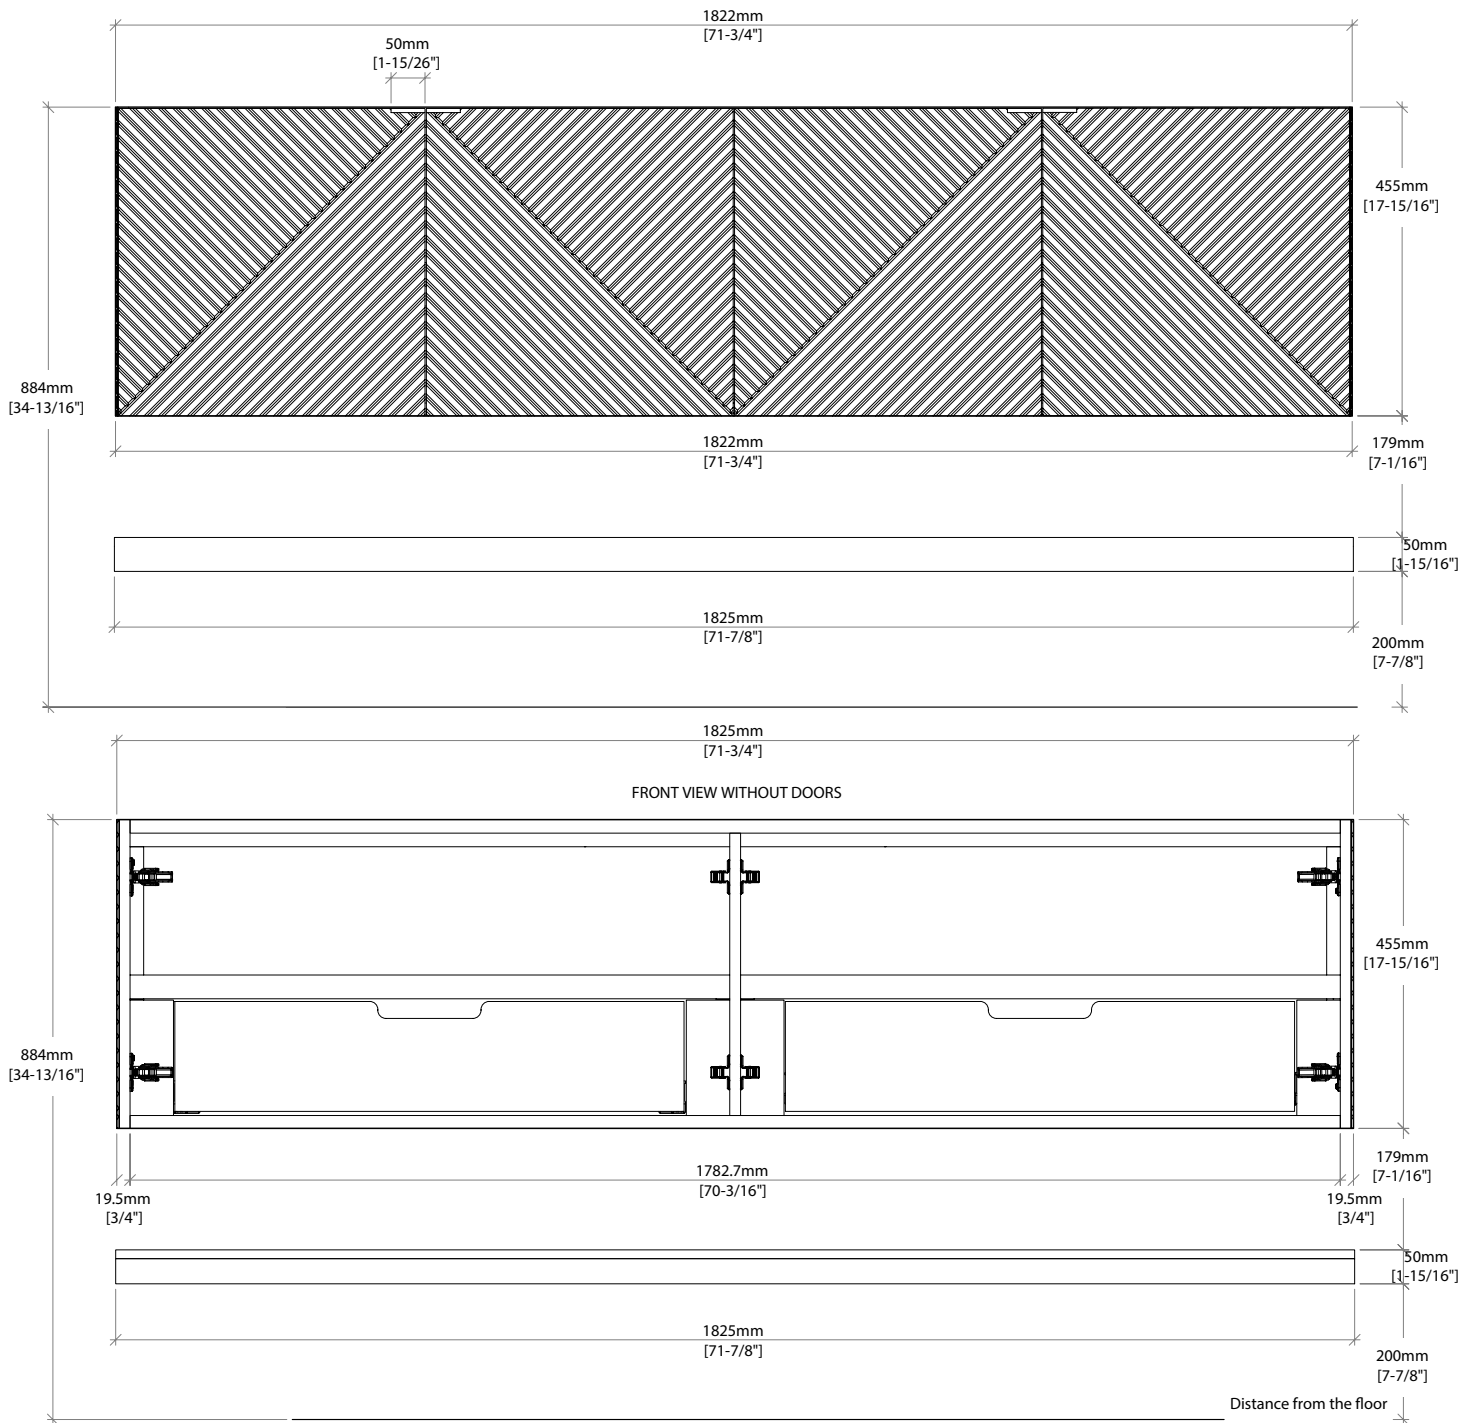

## 72" Marcello Double Vanity

D200-V72-CSN

### Details and Features

Solids: Poplar  
Veneers: Acacia  
Panels: Marine MDF  
Installation Type: Wall Mount  
Number of Doors: 4  
Number of Drawers: 2 (internal)  
Shelves: 1 (fixed) (internal)  
Shelf: 1 floating  
Assembly Required: No  
Drawer Boxes: Acacia veneers over Marine MDF  
English Dovetail joinery  
Aluminum Laminate Drawer Liners  
Hardware Finish: Champagne Brass  
Full Extension, Soft Close Glides  
European Soft Close Hinges  
Vanity Top: Optional 3cm Tops available  
Number of Basins: 1  
(included with optional countertop purchase)

### Dimensions

Cabinet Width: 71-3/4" (1822mm)  
Cabinet Depth: 23-3/8" (593)  
Height: 17-15/16" (455mm)  
Rough-In: 23-1/8" (587)  
Requires a compact, bottle-style trap  
Shelf Width: 71-7/8" (1825mm)  
Shelf Depth: 21-1/4" (540 mm)  
Shelf Height: 1-15/16" (50mm)

### 72" Marcello Double Vanity

D200-V72-CSN

All dimensions and specifications are nominal and may vary. Use actual products for accuracy in critical situations. Diagrams are of cabinets only – James Martin Optional Countertops and sinks are not shown.