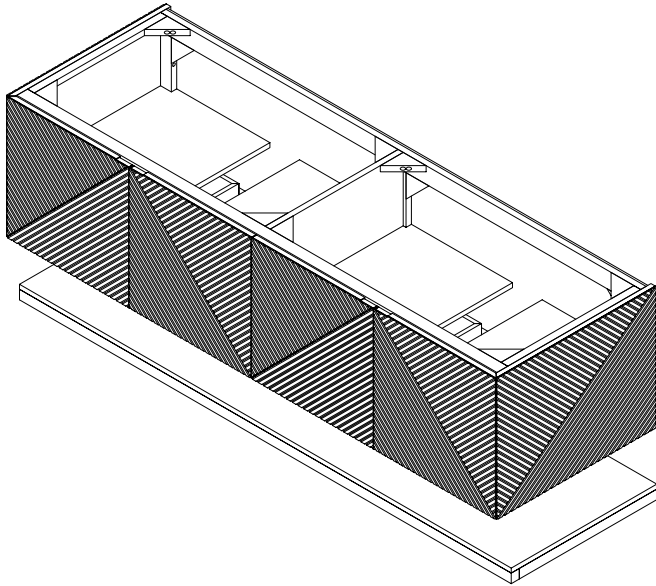

## 72" Marcello Double Vanity

D200-V72-CSN

### Details and Features

Solids: Poplar  
Veneers: Acacia  
Panels: Marine MDF  
Installation Type: Wall Mount  
Number of Doors: 4  
Number of Drawers: 2 (internal)  
Shelves: 1 (fixed) (internal)  
Shelf: 1 floating  
Assembly Required: No  
Drawer Boxes: Acacia veneers over Marine MDF  
English Dovetail joinery  
Aluminum Laminate Drawer Liners  
Hardware Finish: Champagne Brass  
Full Extension, Soft Close Glides  
European Soft Close Hinges  
Vanity Top: Optional 3cm Tops available  
Number of Basins: 1  
(included with optional countertop purchase)

### Dimensions

Cabinet Width: 71-3/4" (1822mm)  
Cabinet Depth: 23-3/8" (593)  
Height: 17-15/16" (455mm)  
Rough-In: 23-1/8" (587)  
Requires a compact, bottle-style trap  
Shelf Width: 71-7/8" (1825mm)  
Shelf Depth: 21-1/4" (540 mm)  
Shelf Height: 1-15/16" (50mm)