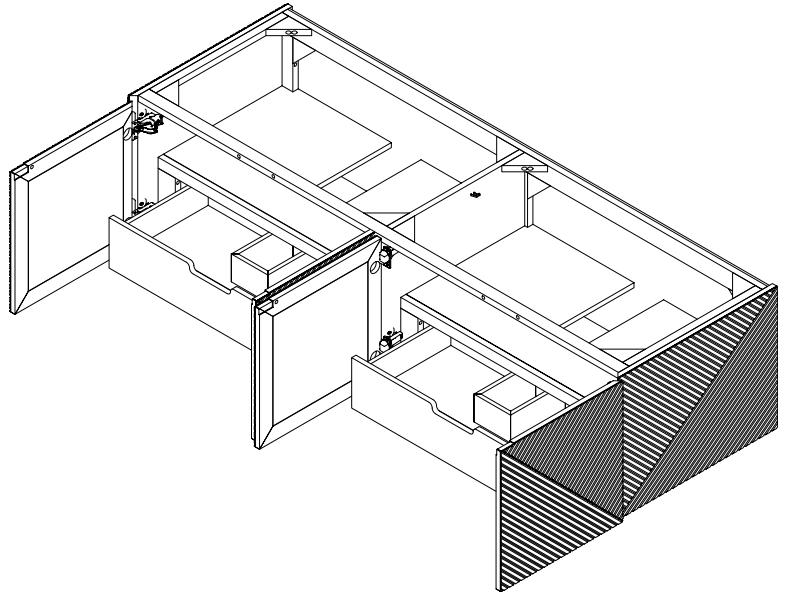

## 72" Marcello Double Vanity

D200-V72-CSN

### Details and Features

Solids: Poplar  
Veneers: Acacia  
Panels: Marine MDF  
Installation Type: Wall Mount  
Number of Doors: 4  
Number of Drawers: 2 (internal)  
Shelves: 1 (fixed) (internal)  
Shelf: 1 floating  
Assembly Required: No  
Drawer Boxes: Acacia veneers over Marine MDF  
English Dovetail joinery  
Aluminum Laminate Drawer Liners  
Hardware Finish: Champagne Brass  
Full Extension, Soft Close Glides  
European Soft Close Hinges  
Vanity Top: Optional 3cm Tops available  
Number of Basins: 1  
(included with optional countertop purchase)

### Dimensions

Cabinet Width: 71-3/4" (1822mm)  
Cabinet Depth: 23-3/8" (593)  
Height: 17-15/16" (455mm)  
Rough-In: 23-1/8" (587)  
Requires a compact, bottle-style trap  
Shelf Width: 71-7/8" (1825mm)  
Shelf Depth: 21-1/4" (540 mm)  
Shelf Height: 1-15/16" (50mm)