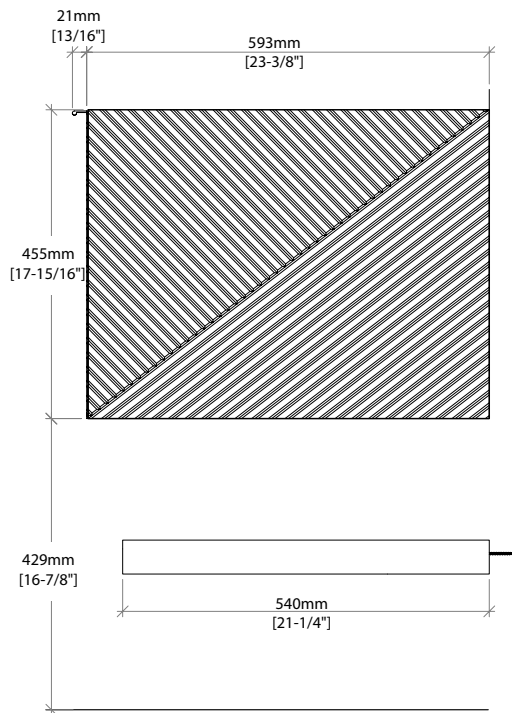

### Details and Features

Solids: Poplar  
Veneers: Acacia  
Panels: Marine MDF  
Installation Type: Wall Mount  
Number of Doors: 4  
Number of Drawers: 2 (internal)  
Shelves: 1 (fixed) (internal)  
Shelf: 1 floating  
Assembly Required: No  
Drawer Boxes: Acacia veneers over Marine MDF  
English Dovetail joinery  
Aluminum Laminate Drawer Liners  
Hardware Finish: Champagne Brass  
Full Extension, Soft Close Glides  
European Soft Close Hinges  
Vanity Top: Optional 3cm Tops available  
Number of Basins: 1  
(included with optional countertop purchase)

### Dimensions

Cabinet Width: 71-3/4" (1822mm)  
Cabinet Depth: 23-3/8" (593)  
Height: 17-15/16" (455mm)  
Rough-In: 23-1/8" (587)  
Requires a compact, bottle-style trap  
Shelf Width: 71-7/8" (1825mm)  
Shelf Depth: 21-1/4" (540 mm)  
Shelf Height: 1-15/16" (50mm)

### 72" Marcello Double Vanity

D200-V72-CSN

All dimensions and specifications are nominal and may vary. Use actual products for accuracy in critical situations. Diagrams are of cabinets only – James Martin Optional Countertops and sinks are not shown.