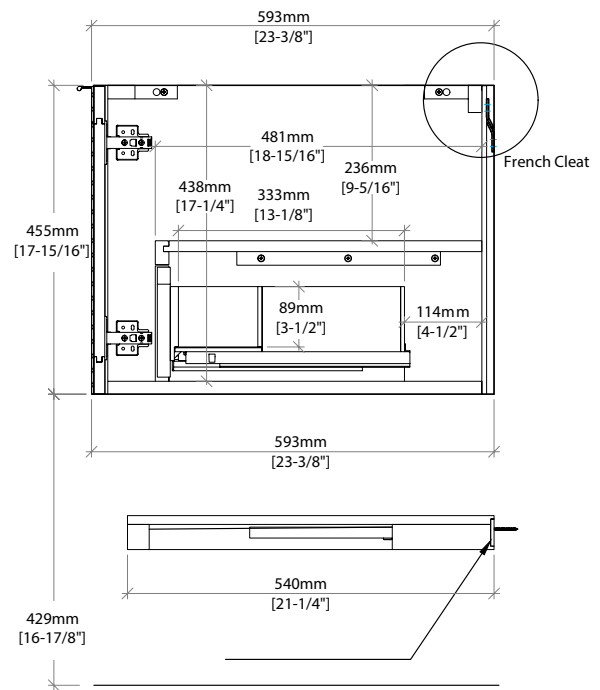

### Details and Features

Solids: Poplar  
Veneers: Acacia  
Panels: Marine MDF  
Installation Type: Wall Mount  
Number of Doors: 4  
Number of Drawers: 2 (internal)  
Shelves: 1 (fixed) (internal)  
Shelf: 1 floating  
Assembly Required: No  
Drawer Boxes: Acacia veneers over Marine MDF  
English Dovetail joinery  
Aluminum Laminate Drawer Liners  
Hardware Finish: Champagne Brass  
Full Extension, Soft Close Glides  
European Soft Close Hinges  
Vanity Top: Optional 3cm Tops available  
Number of Basins: 1  
(included with optional countertop purchase)

### Dimensions

Cabinet Width: 71-3/4" (1822mm)  
Cabinet Depth: 23-3/8" (593)  
Height: 17-15/16" (455mm)  
Rough-In: 23-1/8" (587)  
Requires a compact, bottle-style trap  
Shelf Width: 71-7/8" (1825mm)  
Shelf Depth: 21-1/4" (540 mm)  
Shelf Height: 1-15/16" (50mm)

### 72" Marcello Double Vanity

D200-V72-CSN

All dimensions and specifications are nominal and may vary. Use actual products for accuracy in critical situations. Diagrams are of cabinets only – James Martin Optional Countertops and sinks are not shown.