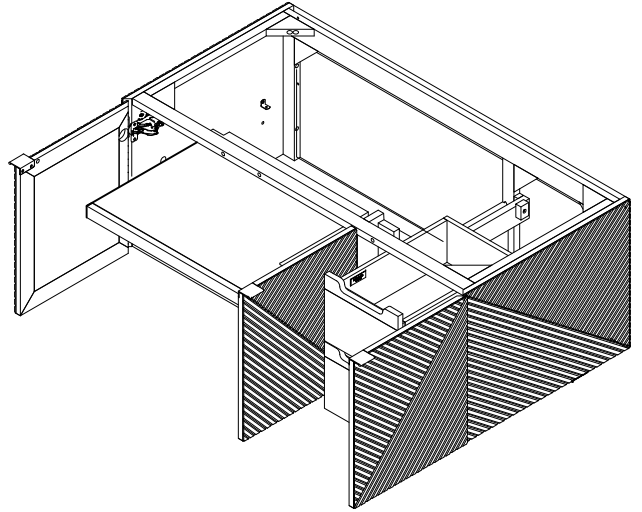

48" Marcello Single Vanity

D200-V48-CSN

48" Marcello Single Vanity

Details and Features

Solids: Poplar
 Veneers: Acacia
 Panels: Marine MDF
 Installation Type: Wall Mount
 Number of Doors: 3
 Number of Drawers: 2 (internal)
 Shelves: 1 Internal, adjusting
 Floating Shelf
 Assembly Type: Cabinet arrives fully assembled
 Drawer Boxes: Ash veneer over Marine MDF
 English Dovetail joinery
 Aluminum Laminate Drawer Liners
 Hardware Finish: Champagne Brass
 Full Extension, Soft Close Glides
 European Soft Close Hinges
 Vanity Top: Optional 3cm Tops available
 Number of Basins: 1
 (included with optional countertop purchase)

Dimension

Cabinet Width: 47-11/16" (1212mm)
 Cabinet Depth: 23-3/8" (593mm)
 Height: 17-15/16" (455mm)
 Rough-In Height: 21" (551mm)
 Requires a compact, bottle-style trap
 Shelf Width: 47-7/8" (1216mm)
 Shelf Depth: 21-1/4" (540mm)
 Shelf Height: 1-15/16" (50mm)

Drawer Edge Pulls

48" Marcello Single Vanity

D200-V48-CSN

Font View

Side View

All dimensions are nominal

Diagrams are of cabinet only-James Martin Optional Countertops and sinks are not shown

Visit website for warranty and installation information

<http://www.jamesmartinvanities.com>

48" Marcello Single Vanity

D200-V48-CSN

Top View

Side View 1

Front View

Side View 1

All dimensions are nominal