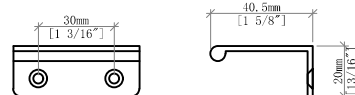

48" Marcello Single Vanity

D200-V48-CSN

48" Marcello Single Vanity

Details and Features

Solids: Poplar
 Veneers: Acacia
 Panels: Marine MDF
 Installation Type: Wall Mount
 Number of Doors: 3
 Number of Drawers: 2 (internal)
 Shelves: 1 Internal, adjusting
 Floating Shelf
 Assembly Type: Cabinet arrives fully assembled
 Drawer Boxes: Ash veneer over Marine MDF
 English Dovetail joinery
 Aluminum Laminate Drawer Liners
 Hardware Finish: Champagne Brass
 Full Extension, Soft Close Glides
 European Soft Close Hinges
 Vanity Top: Optional 3cm Tops available
 Number of Basins: 1
 (included with optional countertop purchase)

Dimension

Cabinet Width: 47-11/16" (1212mm)
 Cabinet Depth: 23-3/8" (593mm)
 Height: 17-15/16" (455mm)
 Rough-In Height: 21" (551mm)
 Requires a compact, bottle-style trap
 Shelf Width: 47-7/8" (1216mm)
 Shelf Depth: 21-1/4" (540mm)
 Shelf Height: 1-15/16" (50mm)

Drawer Edge Pulls

48" Marcello Single Vanity

D200-V48-CSN

Font View

Side View

All dimensions are nominal

Diagrams are of cabinet only-James Martin Optional Countertops and sinks are not shown

Visit website for warranty and installation information

<http://www.jamesmartinvanities.com>

48" Marcello Single Vanity

D200-V48-CSN

Top View

Side View 1

Front View

Side View 1

All dimensions are nominal