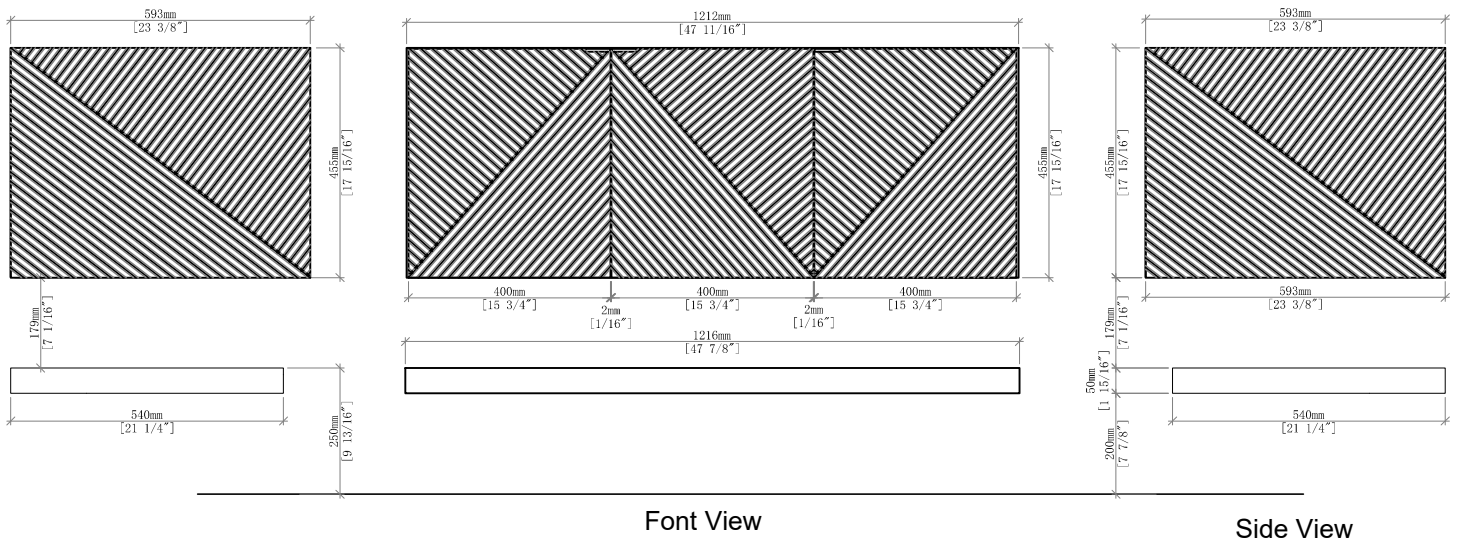

48" Marcello Single Vanity

D200-V48-CSN

48" Marcello Single Vanity

Details and Features

Solids: Poplar
 Veneers: Acacia
 Panels: Marine MDF
 Installation Type: Wall Mount
 Number of Doors: 3
 Number of Drawers: 2 (internal)
 Shelves: 1 Internal, adjusting
 Floating Shelf
 Assembly Type: Cabinet arrives fully assembled
 Drawer Boxes: Ash veneer over Marine MDF
 English Dovetail joinery
 Aluminum Laminate Drawer Liners
 Hardware Finish: Champagne Brass
 Full Extension, Soft Close Glides
 European Soft Close Hinges
 Vanity Top: Optional 3cm Tops available
 Number of Basins: 1
 (included with optional countertop purchase)

Dimension

Cabinet Width: 47-11/16" (1212mm)
 Cabinet Depth: 23-3/8" (593mm)
 Height: 17-15/16" (455mm)
 Rough-In Height: 21" (551mm)
 Requires a compact, bottle-style trap
 Shelf Width: 47-7/8" (1216mm)
 Shelf Depth: 21-1/4" (540mm)
 Shelf Height: 1-15/16" (50mm)

Drawer Edge Pulls

48" Marcello Single Vanity

D200-V48-CSN

Font View

Side View

All dimensions are nominal

Diagrams are of cabinet only-James Martin Optional Countertops and sinks are not shown

Visit website for warranty and installation information

<http://www.jamesmartinvanities.com>

48" Marcello Single Vanity

D200-V48-CSN

Top View

Side View 1

Front View

Side View 1

All dimensions are nominal