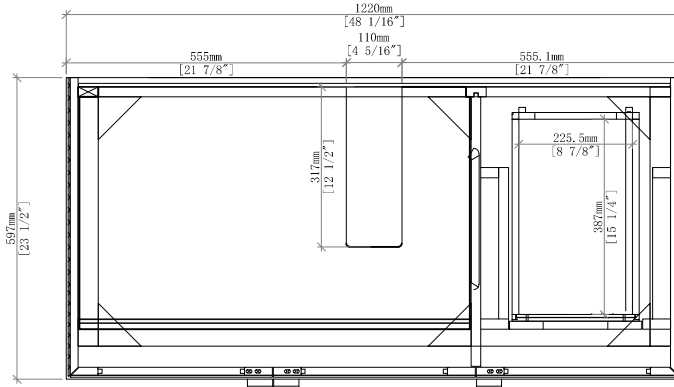

48" Marcello Single Vanity

D200-V48-CSN

48" Marcello Single Vanity

Details and Features

Solids: Poplar
 Veneers: Acacia
 Panels: Marine MDF
 Installation Type: Wall Mount
 Number of Doors: 3
 Number of Drawers: 2 (internal)
 Shelves: 1 Internal, adjusting
 Floating Shelf
 Assembly Type: Cabinet arrives fully assembled
 Drawer Boxes: Ash veneer over Marine MDF
 English Dovetail joinery
 Aluminum Laminate Drawer Liners
 Hardware Finish: Champagne Brass
 Full Extension, Soft Close Glides
 European Soft Close Hinges
 Vanity Top: Optional 3cm Tops available
 Number of Basins: 1
 (included with optional countertop purchase)

Dimension

Cabinet Width: 47-11/16" (1212mm)
 Cabinet Depth: 23-3/8" (593mm)
 Height: 17-15/16" (455mm)
 Rough-In Height: 21" (551mm)
 Requires a compact, bottle-style trap
 Shelf Width: 47-7/8" (1216mm)
 Shelf Depth: 21-1/4" (540mm)
 Shelf Height: 1-15/16" (50mm)

Drawer Edge Pulls

48" Marcello Single Vanity

D200-V48-CSN

Font View

Side View

All dimensions are nominal

Diagrams are of cabinet only-James Martin Optional Countertops and sinks are not shown

Visit website for warranty and installation information

<http://www.jamesmartinvanities.com>

48" Marcello Single Vanity

D200-V48-CSN

Top View

Side View 1

Front View

Side View 1

All dimensions are nominal