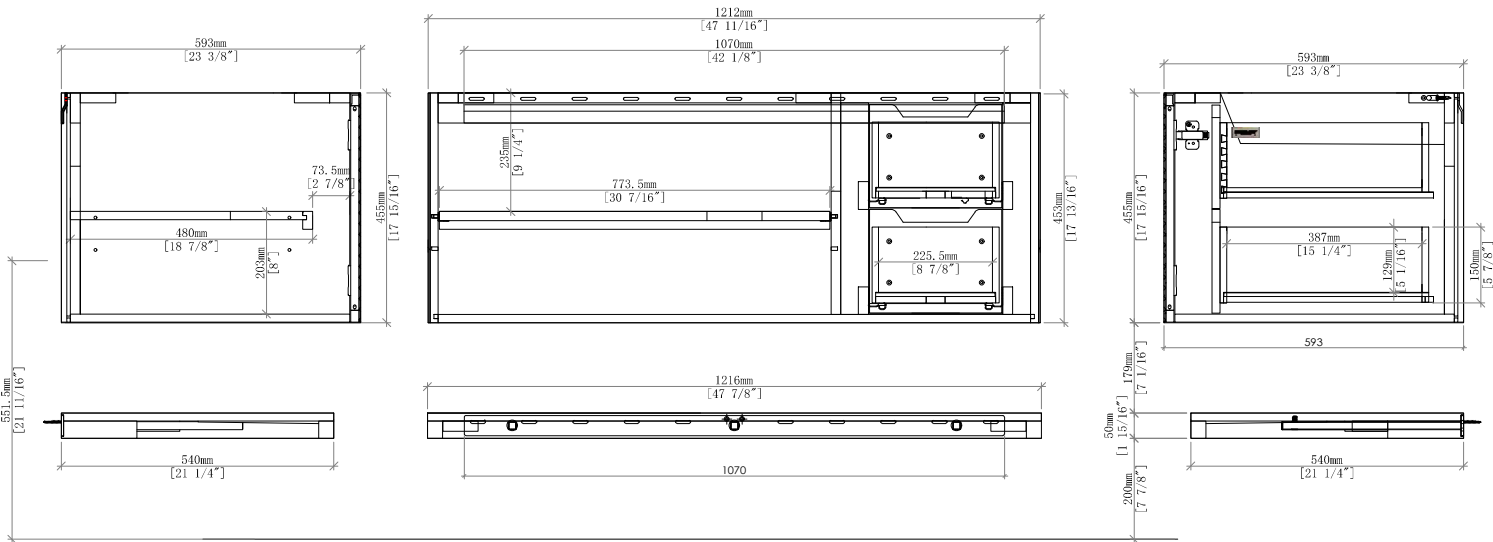

48" Marcello Single Vanity

D200-V48-CSN

48" Marcello Single Vanity

Details and Features

Solids: Poplar
 Veneers: Acacia
 Panels: Marine MDF
 Installation Type: Wall Mount
 Number of Doors: 3
 Number of Drawers: 2 (internal)
 Shelves: 1 Internal, adjusting
 Floating Shelf
 Assembly Type: Cabinet arrives fully assembled
 Drawer Boxes: Ash veneer over Marine MDF
 English Dovetail joinery
 Aluminum Laminate Drawer Liners
 Hardware Finish: Champagne Brass
 Full Extension, Soft Close Glides
 European Soft Close Hinges
 Vanity Top: Optional 3cm Tops available
 Number of Basins: 1
 (included with optional countertop purchase)

Dimension

Cabinet Width: 47-11/16" (1212mm)
 Cabinet Depth: 23-3/8" (593mm)
 Height: 17-15/16" (455mm)
 Rough-In Height: 21" (551mm)
 Requires a compact, bottle-style trap
 Shelf Width: 47-7/8" (1216mm)
 Shelf Depth: 21-1/4" (540mm)
 Shelf Height: 1-15/16" (50mm)

Drawer Edge Pulls

48" Marcello Single Vanity

D200-V48-CSN

Font View

Side View

All dimensions are nominal

Diagrams are of cabinet only-James Martin Optional Countertops and sinks are not shown

Visit website for warranty and installation information

<http://www.jamesmartinvanities.com>

48" Marcello Single Vanity

D200-V48-CSN

Top View

Side View 1

Front View

Side View 1

All dimensions are nominal