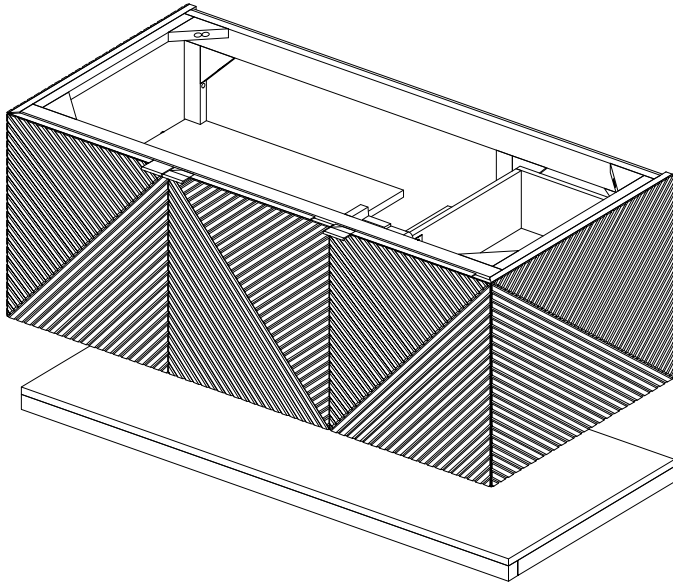

48" Marcello Single Vanity

D200-V48-CSN

48" Marcello Single Vanity

Details and Features

Solids: Poplar
 Veneers: Acacia
 Panels: Marine MDF
 Installation Type: Wall Mount
 Number of Doors: 3
 Number of Drawers: 2 (internal)
 Shelves: 1 Internal, adjusting
 Floating Shelf
 Assembly Type: Cabinet arrives fully assembled
 Drawer Boxes: Ash veneer over Marine MDF
 English Dovetail joinery
 Aluminum Laminate Drawer Liners
 Hardware Finish: Champagne Brass
 Full Extension, Soft Close Glides
 European Soft Close Hinges
 Vanity Top: Optional 3cm Tops available
 Number of Basins: 1
 (included with optional countertop purchase)

Dimension

Cabinet Width: 47-11/16" (1212mm)
 Cabinet Depth: 23-3/8" (593mm)
 Height: 17-15/16" (455mm)
 Rough-In Height: 21" (551mm)
 Requires a compact, bottle-style trap
 Shelf Width: 47-7/8" (1216mm)
 Shelf Depth: 21-1/4" (540mm)
 Shelf Height: 1-15/16" (50mm)

Drawer Edge Pulls

48" Marcello Single Vanity

D200-V48-CSN

Font View

Side View

All dimensions are nominal

Diagrams are of cabinet only-James Martin Optional Countertops and sinks are not shown

Visit website for warranty and installation information

<http://www.jamesmartinvanities.com>

48" Marcello Single Vanity

D200-V48-CSN

Top View

Side View 1

Front View

Side View 1

All dimensions are nominal