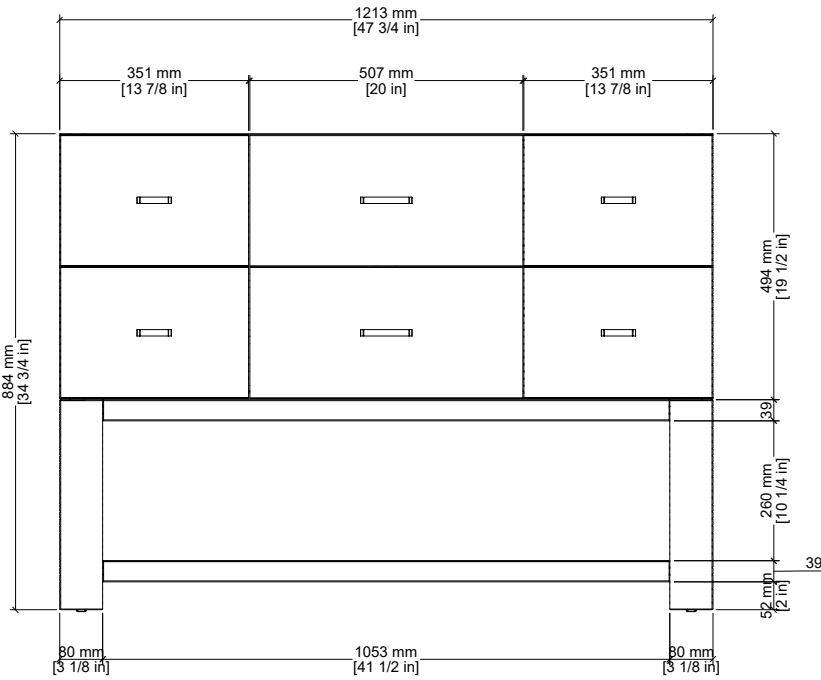

48" Lucian Single Vanity

D704-V48-CBO

48" Lucian Single Vanity

Details and Features

- Solids: Ash
- Veneers: Ash
- Panels: Moisture Resistant MDF
- Installation Type: Free Standing
- Number of Doors: 0
- Number of Drawers: 5
- Tip/Out Drawer: Top Center, with removable bamboo tray
- Assembly Type: Cabinet comes fully assembled Removable organizer with aluminum laminate liner
- Drawer Boxes: Ash veneer over Marine MDF
- English Dovetail joinery
- Aluminum Laminate Drawer Liners
- Hardware Material/Finish: Stainless Steel/Champagne Brass
- Full Extension, Soft Close Glides
- Adjustable levelers
- Vanity Top: Not Included – Optional 3cm Tops available
- Number of Basins: 1
(included with optional countertop purchase)

Dimension

- Width: 47-3/4" (1213mm)
- Depth: 21-3/8" (543mm)
- Height: 34-7/8" (884 mm)
- Rough-In: 21" (534mm)

Drawer Pulls

Visit website for warranty and installation information

<http://www.jamesmartinvanities.com>

48" Lucian Single Vanity

D704-V48-CBO

Font View

Side View

All dimensions are nominal

Diagrams are of cabinet only-James Martin Optional Countertops and sinks are not shown

Visit website for warranty and installation information

<http://www.jamesmartinvanities.com>

48" Lucian Single Vanity

D704-V48-CBO

Top View

Front View

Side View

All dimensions are nominal

Diagrams are of cabinet only-James Martin Optional Countertops and sinks are not shown