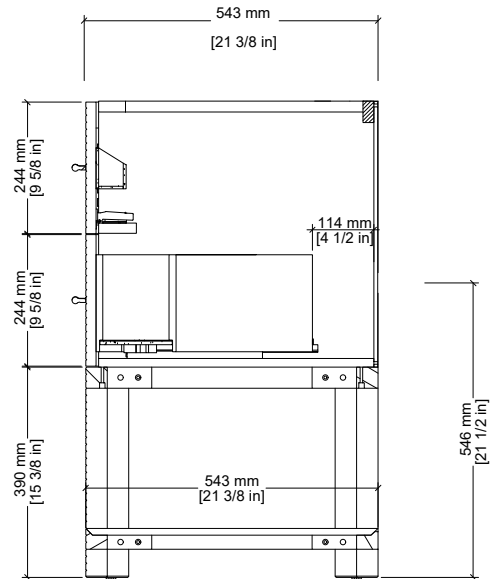

48" Lucian Single Vanity

D704-V48-CBO

48" Lucian Single Vanity

Details and Features

- Solids: Ash
- Veneers: Ash
- Panels: Moisture Resistant MDF
- Installation Type: Free Standing
- Number of Doors: 0
- Number of Drawers: 5
- Tip/Out Drawer: Top Center, with removable bamboo tray
- Assembly Type: Cabinet comes fully assembled Removable organizer with aluminum laminate liner
- Drawer Boxes: Ash veneer over Marine MDF
- English Dovetail joinery
- Aluminum Laminate Drawer Liners
- Hardware Material/Finish: Stainless Steel/Champagne Brass
- Full Extension, Soft Close Glides
- Adjustable levelers
- Vanity Top: Not Included – Optional 3cm Tops available
- Number of Basins: 1
(included with optional countertop purchase)

Dimension

- Width: 47-3/4" (1213mm)
- Depth: 21-3/8" (543mm)
- Height: 34-7/8" (884 mm)
- Rough-In: 21" (534mm)

Drawer Pulls

Visit website for warranty and installation information

<http://www.jamesmartinvanities.com>

48" Lucian Single Vanity

D704-V48-CBO

Font View

Side View

All dimensions are nominal

Diagrams are of cabinet only-James Martin Optional Countertops and sinks are not shown

Visit website for warranty and installation information

<http://www.jamesmartinvanities.com>

48" Lucian Single Vanity

D704-V48-CBO

Top View

Front View

Side View

All dimensions are nominal

Diagrams are of cabinet only-James Martin Optional Countertops and sinks are not shown