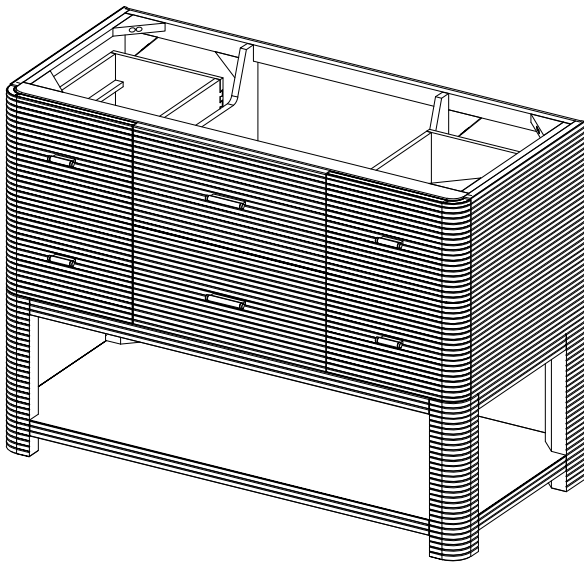

48" Lucian Single Vanity

D704-V48-CBO

48" Lucian Single Vanity

Details and Features

- Solids: Ash
- Veneers: Ash
- Panels: Moisture Resistant MDF
- Installation Type: Free Standing
- Number of Doors: 0
- Number of Drawers: 5
- Tip/Out Drawer: Top Center, with removable bamboo tray
- Assembly Type: Cabinet comes fully assembled Removable organizer with aluminum laminate liner
- Drawer Boxes: Ash veneer over Marine MDF
- English Dovetail joinery
- Aluminum Laminate Drawer Liners
- Hardware Material/Finish: Stainless Steel/Champagne Brass
- Full Extension, Soft Close Glides
- Adjustable levelers
- Vanity Top: Not Included – Optional 3cm Tops available
- Number of Basins: 1
(included with optional countertop purchase)

Dimension

- Width: 47-3/4" (1213mm)
- Depth: 21-3/8" (543mm)
- Height: 34-7/8" (884 mm)
- Rough-In: 21" (534mm)

Drawer Pulls

Visit website for warranty and installation information

<http://www.jamesmartinvanities.com>

48" Lucian Single Vanity

D704-V48-CBO

Font View

Side View

All dimensions are nominal

Diagrams are of cabinet only-James Martin Optional Countertops and sinks are not shown

Visit website for warranty and installation information

<http://www.jamesmartinvanities.com>

48" Lucian Single Vanity

D704-V48-CBO

Top View

Front View

Side View

All dimensions are nominal

Diagrams are of cabinet only-James Martin Optional Countertops and sinks are not shown