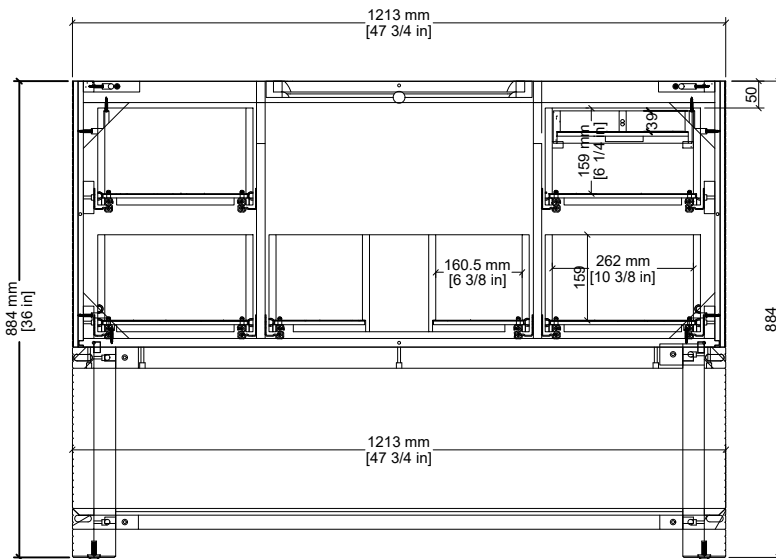

48" Lucian Single Vanity

D704-V48-CBO

48" Lucian Single Vanity

Details and Features

- Solids: Ash
- Veneers: Ash
- Panels: Moisture Resistant MDF
- Installation Type: Free Standing
- Number of Doors: 0
- Number of Drawers: 5
- Tip/Out Drawer: Top Center, with removable bamboo tray
- Assembly Type: Cabinet comes fully assembled Removable organizer with aluminum laminate liner
- Drawer Boxes: Ash veneer over Marine MDF
- English Dovetail joinery
- Aluminum Laminate Drawer Liners
- Hardware Material/Finish: Stainless Steel/Champagne Brass
- Full Extension, Soft Close Glides
- Adjustable levelers
- Vanity Top: Not Included – Optional 3cm Tops available
- Number of Basins: 1
(included with optional countertop purchase)

Dimension

- Width: 47-3/4" (1213mm)
- Depth: 21-3/8" (543mm)
- Height: 34-7/8" (884 mm)
- Rough-In: 21" (534mm)

Drawer Pulls

Visit website for warranty and installation information

<http://www.jamesmartinvanities.com>

48" Lucian Single Vanity

D704-V48-CBO

Font View

Side View

All dimensions are nominal

Diagrams are of cabinet only-James Martin Optional Countertops and sinks are not shown

Visit website for warranty and installation information

<http://www.jamesmartinvanities.com>

48" Lucian Single Vanity

D704-V48-CBO

Top View

Front View

Side View

All dimensions are nominal

Diagrams are of cabinet only-James Martin Optional Countertops and sinks are not shown