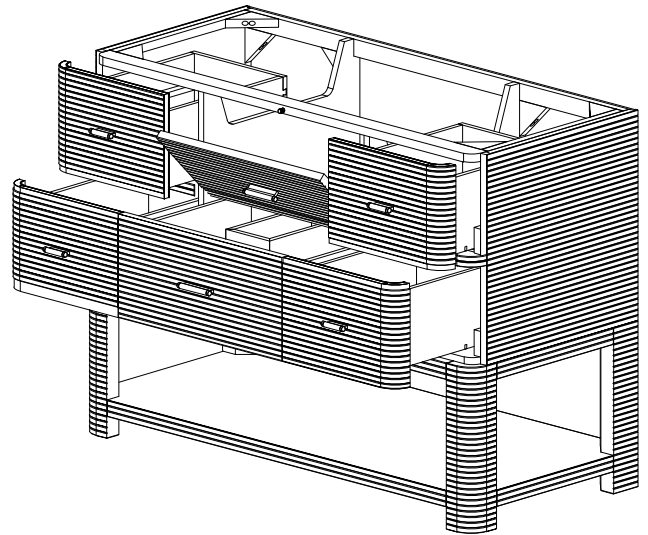

48" Lucian Single Vanity

D704-V48-CBO

48" Lucian Single Vanity

Details and Features

- Solids: Ash
- Veneers: Ash
- Panels: Moisture Resistant MDF
- Installation Type: Free Standing
- Number of Doors: 0
- Number of Drawers: 5
- Tip/Out Drawer: Top Center, with removable bamboo tray
- Assembly Type: Cabinet comes fully assembled Removable organizer with aluminum laminate liner
- Drawer Boxes: Ash veneer over Marine MDF
- English Dovetail joinery
- Aluminum Laminate Drawer Liners
- Hardware Material/Finish: Stainless Steel/Champagne Brass
- Full Extension, Soft Close Glides
- Adjustable levelers
- Vanity Top: Not Included – Optional 3cm Tops available
- Number of Basins: 1
(included with optional countertop purchase)

Dimension

- Width: 47-3/4" (1213mm)
- Depth: 21-3/8" (543mm)
- Height: 34-7/8" (884 mm)
- Rough-In: 21" (534mm)

Drawer Pulls

Visit website for warranty and installation information

<http://www.jamesmartinvanities.com>

48" Lucian Single Vanity

D704-V48-CBO

Font View

Side View

All dimensions are nominal

Diagrams are of cabinet only-James Martin Optional Countertops and sinks are not shown

Visit website for warranty and installation information

<http://www.jamesmartinvanities.com>

48" Lucian Single Vanity

D704-V48-CBO

Top View

Front View

Side View

All dimensions are nominal

Diagrams are of cabinet only-James Martin Optional Countertops and sinks are not shown