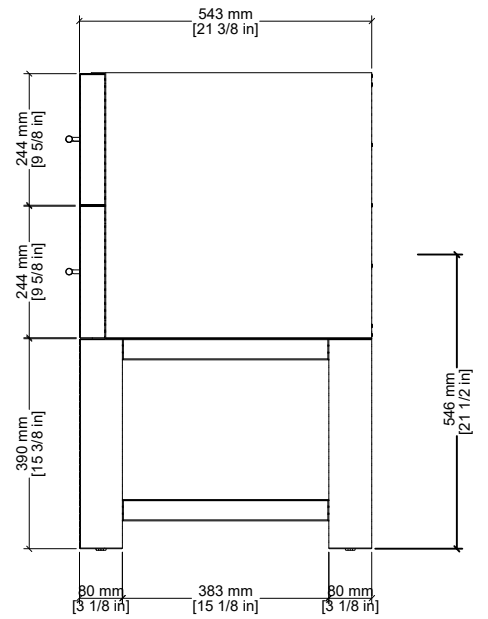

48" Lucian Single Vanity

D704-V48-CBO

48" Lucian Single Vanity

Details and Features

- Solids: Ash
- Veneers: Ash
- Panels: Moisture Resistant MDF
- Installation Type: Free Standing
- Number of Doors: 0
- Number of Drawers: 5
- Tip/Out Drawer: Top Center, with removable bamboo tray
- Assembly Type: Cabinet comes fully assembled Removable organizer with aluminum laminate liner
- Drawer Boxes: Ash veneer over Marine MDF
- English Dovetail joinery
- Aluminum Laminate Drawer Liners
- Hardware Material/Finish: Stainless Steel/Champagne Brass
- Full Extension, Soft Close Glides
- Adjustable levelers
- Vanity Top: Not Included – Optional 3cm Tops available
- Number of Basins: 1
(included with optional countertop purchase)

Dimension

- Width: 47-3/4" (1213mm)
- Depth: 21-3/8" (543mm)
- Height: 34-7/8" (884 mm)
- Rough-In: 21" (534mm)

Drawer Pulls

Visit website for warranty and installation information

<http://www.jamesmartinvanities.com>

48" Lucian Single Vanity

D704-V48-CBO

Font View

Side View

All dimensions are nominal

Diagrams are of cabinet only-James Martin Optional Countertops and sinks are not shown

Visit website for warranty and installation information

<http://www.jamesmartinvanities.com>

48" Lucian Single Vanity

D704-V48-CBO

Top View

Front View

Side View

All dimensions are nominal

Diagrams are of cabinet only-James Martin Optional Countertops and sinks are not shown