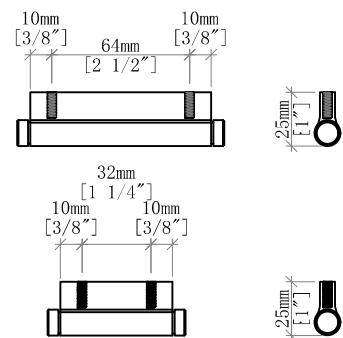

48" Lucian Single Vanity

D704-V48-CBO

48" Lucian Single Vanity

Details and Features

- Solids: Ash
- Veneers: Ash
- Panels: Moisture Resistant MDF
- Installation Type: Free Standing
- Number of Doors: 0
- Number of Drawers: 5
- Tip/Out Drawer: Top Center, with removable bamboo tray
- Assembly Type: Cabinet comes fully assembled Removable organizer with aluminum laminate liner
- Drawer Boxes: Ash veneer over Marine MDF
- English Dovetail joinery
- Aluminum Laminate Drawer Liners
- Hardware Material/Finish: Stainless Steel/Champagne Brass
- Full Extension, Soft Close Glides
- Adjustable levelers
- Vanity Top: Not Included – Optional 3cm Tops available
- Number of Basins: 1
(included with optional countertop purchase)

Dimension

- Width: 47-3/4" (1213mm)
- Depth: 21-3/8" (543mm)
- Height: 34-7/8" (884 mm)
- Rough-In: 21" (534mm)

Drawer Pulls

Visit website for warranty and installation information

<http://www.jamesmartinvanities.com>

48" Lucian Single Vanity

D704-V48-CBO

Font View

Side View

All dimensions are nominal

Diagrams are of cabinet only-James Martin Optional Countertops and sinks are not shown

Visit website for warranty and installation information

<http://www.jamesmartinvanities.com>

48" Lucian Single Vanity

D704-V48-CBO

Top View

Front View

Side View

All dimensions are nominal

Diagrams are of cabinet only-James Martin Optional Countertops and sinks are not shown