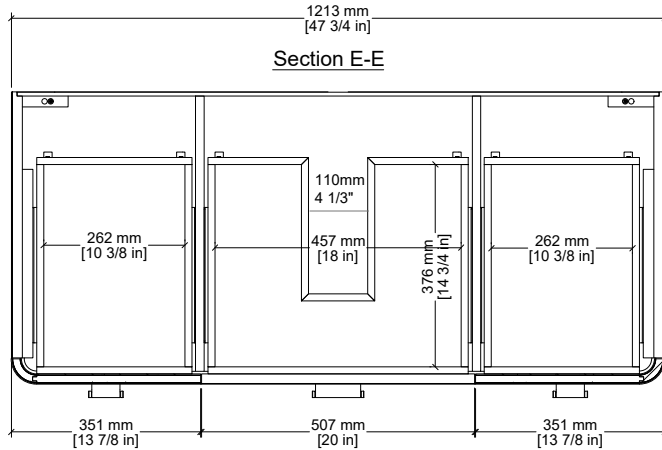

48" Lucian Single Vanity

D704-V48-CBO

48" Lucian Single Vanity

Details and Features

- Solids: Ash
- Veneers: Ash
- Panels: Moisture Resistant MDF
- Installation Type: Free Standing
- Number of Doors: 0
- Number of Drawers: 5
- Tip/Out Drawer: Top Center, with removable bamboo tray
- Assembly Type: Cabinet comes fully assembled Removable organizer with aluminum laminate liner
- Drawer Boxes: Ash veneer over Marine MDF
- English Dovetail joinery
- Aluminum Laminate Drawer Liners
- Hardware Material/Finish: Stainless Steel/Champagne Brass
- Full Extension, Soft Close Glides
- Adjustable levelers
- Vanity Top: Not Included – Optional 3cm Tops available
- Number of Basins: 1
(included with optional countertop purchase)

Dimension

- Width: 47-3/4" (1213mm)
- Depth: 21-3/8" (543mm)
- Height: 34-7/8" (884 mm)
- Rough-In: 21" (534mm)

Drawer Pulls

Visit website for warranty and installation information

<http://www.jamesmartinvanities.com>

48" Lucian Single Vanity

D704-V48-CBO

Font View

Side View

All dimensions are nominal

Diagrams are of cabinet only-James Martin Optional Countertops and sinks are not shown

Visit website for warranty and installation information

<http://www.jamesmartinvanities.com>

48" Lucian Single Vanity

D704-V48-CBO

Top View

Front View

Side View

All dimensions are nominal

Diagrams are of cabinet only-James Martin Optional Countertops and sinks are not shown