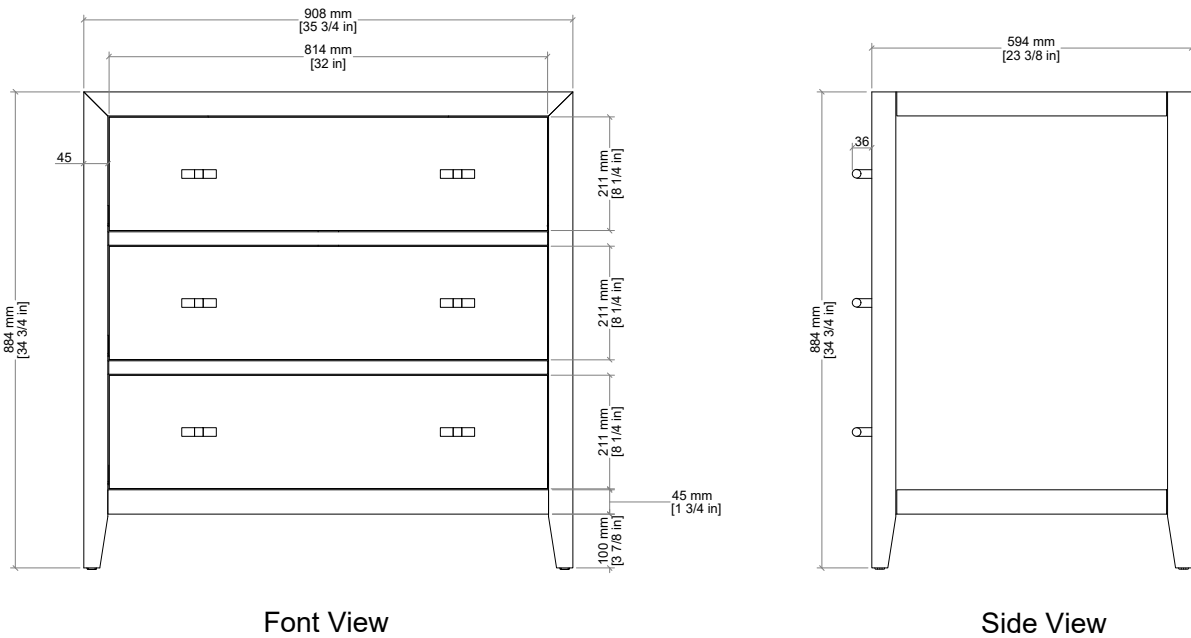

36" Celeste Single Vanity

D604-V36-SHG

36" Celeste Single Vanity

Details and Features

- Solids: White Oak
- Veneers: White Oak, Ash
- Drawer Fronts: Marine MDF with Embossed PU, Faux Shagreen
- Panels: Marine MDF
- Installation Type: Free Standing
- Number of Doors: 0
- Number of Drawers: 3
- Top Drawer: Left and Right Storage Compartments and center U-shaped tray style storage underneath the sink area
- Middle Drawer: U-Shaped drawer to accommodate plumbing
- Assembly Type: Cabinet comes fully assembled
- Assembly Type: Attach Drawer Pulls
- Removable organizer with aluminum laminate liner
- Drawer Boxes: Ash veneer over Marine MDF
- English Dovetail joinery
- Aluminum Laminate Drawer Liners
- Hardware Material/Finish: Lucite and Stainless Steel/Champagne Brass
- Full Extension, Soft Close Glides
- Adjustable levelers
- Vanity Top: Not Included – Optional 3cm Tops available
- Number of Basins: 1
(included with optional countertop purchase)

Dimension

- Width: 35-3/4" (908mm)
- Depth: 23-3/8" (594mm)
- Height: 34-7/8" (884 mm)
- Rough-In: 21" (534mm)

Drawer Pulls

36" Celeste Single Vanity

D604-V36-SHG

Front View

Side View

All dimensions are nominal

D604-V36-SHG

Top View

Front View

Side View

All dimensions are nominal

Diagrams are of cabinet only-James Martin Optional Countertops and sinks are not shown

Visit website for warranty and installation information