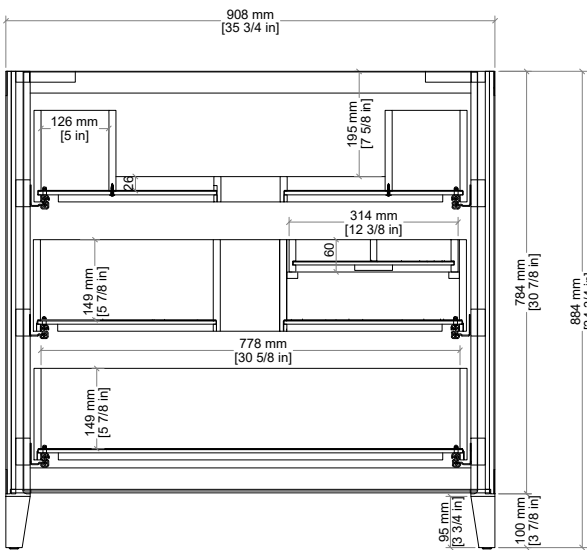

36" Celeste Single Vanity

D604-V36-SHG

36" Celeste Single Vanity

Details and Features

- Solids: White Oak
- Veneers: White Oak, Ash
- Drawer Fronts: Marine MDF with Embossed PU, Faux Shagreen
- Panels: Marine MDF
- Installation Type: Free Standing
- Number of Doors: 0
- Number of Drawers: 3
- Top Drawer: Left and Right Storage Compartments and center U-shaped tray style storage underneath the sink area
- Middle Drawer: U-Shaped drawer to accommodate plumbing
- Assembly Type: Cabinet comes fully assembled
- Assembly Type: Attach Drawer Pulls
- Removable organizer with aluminum laminate liner
- Drawer Boxes: Ash veneer over Marine MDF
- English Dovetail joinery
- Aluminum Laminate Drawer Liners
- Hardware Material/Finish: Lucite and Stainless Steel/Champagne Brass
- Full Extension, Soft Close Glides
- Adjustable levelers
- Vanity Top: Not Included – Optional 3cm Tops available
- Number of Basins: 1
(included with optional countertop purchase)

Dimension

- Width: 35-3/4" (908mm)
- Depth: 23-3/8" (594mm)
- Height: 34-7/8" (884 mm)
- Rough-In: 21" (534mm)

Drawer Pulls

36" Celeste Single Vanity

D604-V36-SHG

Front View

Side View

All dimensions are nominal

Diagrams are of cabinet only-James Martin Optional Countertops and sinks are not shown

Visit website for warranty and installation information
<http://www.jamesmartinvanities.com>

36" Celeste Single Vanity

D604-V36-SHG

Top View

Front View

Side View

All dimensions are nominal

Diagrams are of cabinet only-James Martin Optional Countertops and sinks are not shown

Visit website for warranty and installation information