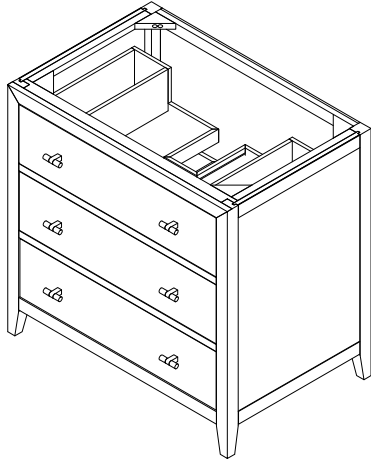

36" Celeste Single Vanity

D604-V36-SHG

36" Celeste Single Vanity

Details and Features

- Solids: White Oak
- Veneers: White Oak, Ash
- Drawer Fronts: Marine MDF with Embossed PU, Faux Shagreen
- Panels: Marine MDF
- Installation Type: Free Standing
- Number of Doors: 0
- Number of Drawers: 3
- Top Drawer: Left and Right Storage Compartments and center U-shaped tray style storage underneath the sink area
- Middle Drawer: U-Shaped drawer to accommodate plumbing
- Assembly Type: Cabinet comes fully assembled
- Assembly Type: Attach Drawer Pulls
- Removable organizer with aluminum laminate liner
- Drawer Boxes: Ash veneer over Marine MDF
- English Dovetail joinery
- Aluminum Laminate Drawer Liners
- Hardware Material/Finish: Lucite and Stainless Steel/Champagne Brass
- Full Extension, Soft Close Glides
- Adjustable levelers
- Vanity Top: Not Included – Optional 3cm Tops available
- Number of Basins: 1
(included with optional countertop purchase)

Dimension

- Width: 35-3/4" (908mm)
- Depth: 23-3/8" (594mm)
- Height: 34-7/8" (884 mm)
- Rough-In: 21" (534mm)

Drawer Pulls

36" Celeste Single Vanity

D604-V36-SHG

Front View

Side View

All dimensions are nominal