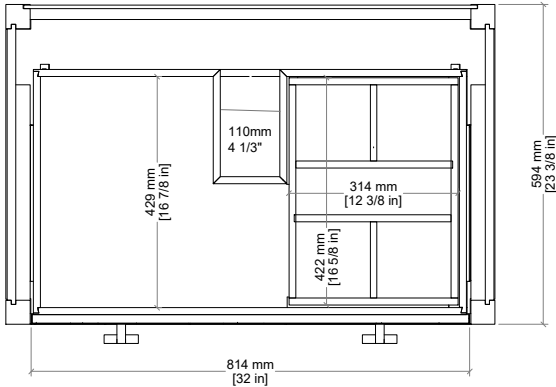

36" Celeste Single Vanity

D604-V36-SHG

36" Celeste Single Vanity

Details and Features

- Solids: White Oak
- Veneers: White Oak, Ash
- Drawer Fronts: Marine MDF with Embossed PU, Faux Shagreen
- Panels: Marine MDF
- Installation Type: Free Standing
- Number of Doors: 0
- Number of Drawers: 3
- Top Drawer: Left and Right Storage Compartments and center U-shaped tray style storage underneath the sink area
- Middle Drawer: U-Shaped drawer to accommodate plumbing
- Assembly Type: Cabinet comes fully assembled
- Assembly Type: Attach Drawer Pulls
- Removable organizer with aluminum laminate liner
- Drawer Boxes: Ash veneer over Marine MDF
- English Dovetail joinery
- Aluminum Laminate Drawer Liners
- Hardware Material/Finish: Lucite and Stainless Steel/Champagne Brass
- Full Extension, Soft Close Glides
- Adjustable levelers
- Vanity Top: Not Included – Optional 3cm Tops available
- Number of Basins: 1
(included with optional countertop purchase)

Dimension

- Width: 35-3/4" (908mm)
- Depth: 23-3/8" (594mm)
- Height: 34-7/8" (884 mm)
- Rough-In: 21" (534mm)

Drawer Pulls

36" Celeste Single Vanity

D604-V36-SHG

Front View

Side View

All dimensions are nominal

D604-V36-SHG

Top View

Front View

Side View

All dimensions are nominal

Diagrams are of cabinet only-James Martin Optional Countertops and sinks are not shown

Visit website for warranty and installation information