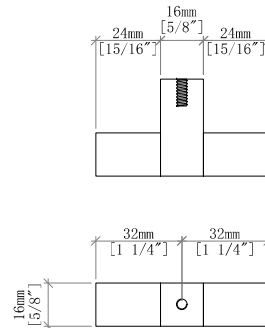

36" Celeste Single Vanity

D604-V36-SHG

36" Celeste Single Vanity

Details and Features

- Solids: White Oak
- Veneers: White Oak, Ash
- Drawer Fronts: Marine MDF with Embossed PU, Faux Shagreen
- Panels: Marine MDF
- Installation Type: Free Standing
- Number of Doors: 0
- Number of Drawers: 3
- Top Drawer: Left and Right Storage Compartments and center U-shaped tray style storage underneath the sink area
- Middle Drawer: U-Shaped drawer to accommodate plumbing
- Assembly Type: Cabinet comes fully assembled
- Assembly Type: Attach Drawer Pulls
- Removable organizer with aluminum laminate liner
- Drawer Boxes: Ash veneer over Marine MDF
- English Dovetail joinery
- Aluminum Laminate Drawer Liners
- Hardware Material/Finish: Lucite and Stainless Steel/Champagne Brass
- Full Extension, Soft Close Glides
- Adjustable levelers
- Vanity Top: Not Included – Optional 3cm Tops available
- Number of Basins: 1
(included with optional countertop purchase)

Dimension

- Width: 35-3/4" (908mm)
- Depth: 23-3/8" (594mm)
- Height: 34-7/8" (884 mm)
- Rough-In: 21" (534mm)

Drawer Pulls

36" Celeste Single Vanity

D604-V36-SHG

Front View

Side View

All dimensions are nominal

D604-V36-SHG

Top View

Front View

Side View

All dimensions are nominal

Diagrams are of cabinet only-James Martin Optional Countertops and sinks are not shown

Visit website for warranty and installation information