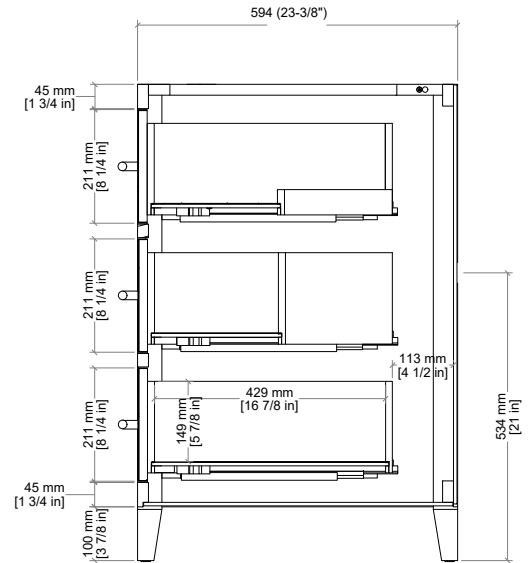

36" Celeste Single Vanity

D604-V36-SHG

36" Celeste Single Vanity

Details and Features

- Solids: White Oak
- Veneers: White Oak, Ash
- Drawer Fronts: Marine MDF with Embossed PU, Faux Shagreen
- Panels: Marine MDF
- Installation Type: Free Standing
- Number of Doors: 0
- Number of Drawers: 3
- Top Drawer: Left and Right Storage Compartments and center U-shaped tray style storage underneath the sink area
- Middle Drawer: U-Shaped drawer to accommodate plumbing
- Assembly Type: Cabinet comes fully assembled
- Assembly Type: Attach Drawer Pulls
- Removable organizer with aluminum laminate liner
- Drawer Boxes: Ash veneer over Marine MDF
- English Dovetail joinery
- Aluminum Laminate Drawer Liners
- Hardware Material/Finish: Lucite and Stainless Steel/Champagne Brass
- Full Extension, Soft Close Glides
- Adjustable levelers
- Vanity Top: Not Included – Optional 3cm Tops available
- Number of Basins: 1
(included with optional countertop purchase)

Dimension

- Width: 35-3/4" (908mm)
- Depth: 23-3/8" (594mm)
- Height: 34-7/8" (884 mm)
- Rough-In: 21" (534mm)

Drawer Pulls

36" Celeste Single Vanity

D604-V36-SHG

Front View

Side View

All dimensions are nominal

Diagrams are of cabinet only-James Martin Optional Countertops and sinks are not shown

Visit website for warranty and installation information
<http://www.jamesmartinvanities.com>

36" Celeste Single Vanity

D604-V36-SHG

Top View

Front View

Side View

All dimensions are nominal

Diagrams are of cabinet only-James Martin Optional Countertops and sinks are not shown

Visit website for warranty and installation information