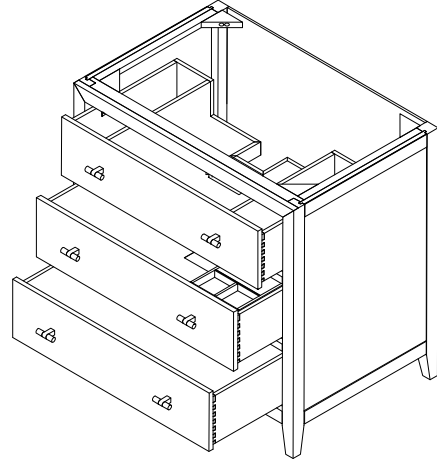

36" Celeste Single Vanity

D604-V36-SHG

36" Celeste Single Vanity

Details and Features

- Solids: White Oak
- Veneers: White Oak, Ash
- Drawer Fronts: Marine MDF with Embossed PU, Faux Shagreen
- Panels: Marine MDF
- Installation Type: Free Standing
- Number of Doors: 0
- Number of Drawers: 3
- Top Drawer: Left and Right Storage Compartments and center U-shaped tray style storage underneath the sink area
- Middle Drawer: U-Shaped drawer to accommodate plumbing
- Assembly Type: Cabinet comes fully assembled
- Assembly Type: Attach Drawer Pulls
- Removable organizer with aluminum laminate liner
- Drawer Boxes: Ash veneer over Marine MDF
- English Dovetail joinery
- Aluminum Laminate Drawer Liners
- Hardware Material/Finish: Lucite and Stainless Steel/Champagne Brass
- Full Extension, Soft Close Glides
- Adjustable levelers
- Vanity Top: Not Included – Optional 3cm Tops available
- Number of Basins: 1
(included with optional countertop purchase)

Dimension

- Width: 35-3/4" (908mm)
- Depth: 23-3/8" (594mm)
- Height: 34-7/8" (884 mm)
- Rough-In: 21" (534mm)

Drawer Pulls

36" Celeste Single Vanity

D604-V36-SHG

Front View

Side View

All dimensions are nominal