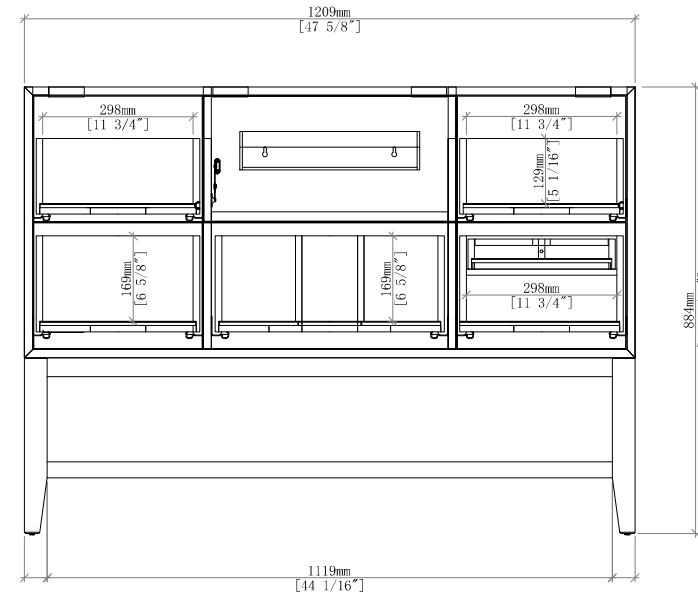

48" Emmeline Single Vanity

D100-V48-PBO

48" Emmeline Single Vanity

Details and Features

- Solids: Ash
- Veneers: Ash
- Panels: Marine MDF
- Installation Type: Free Standing
- Number of Doors: 0
- Number of Drawers: 5
- Tip/Out Drawer: Top Center, with removable bamboo tray
- Assembly Type: Cabinet comes fully assembled
- Removable organizer with aluminum laminate liner
- Drawer Boxes: Ash veneer over Marine MDF
- English Dovetail joinery
- Aluminum Laminate Drawer Liners
- Hardware Material/Finish: Stainless Steel/Champagne Brass
- Full Extension, Soft Close Glides
- Vanity Top: Not Included – Optional 3cm Tops available
- Number of Basins: 1
(included with optional countertop purchase)
- Adjustable Levelers

Dimension

- Width: 47-5/8" (1209mm)
- Depth: 23-1/4" (591mm)
- Height: 34-13/16" (914 mm)
- Rough-In: 21" (534mm)

Drawer Edge Pulls

48" Emmeline Single Vanity

D100-V48-PBO

Font View

Side View

All dimensions are nominal

Diagrams are of cabinet only-James Martin Optional Countertops and sinks are not shown

Visit website for warranty and installation information

<http://www.jamesmartinvanities.com>

48" Emmeline Single Vanity

D100-V48-PBO

Side View 2

Front View

Side View 1

All dimensions are nominal

Diagrams are of cabinet only-James Martin Optional Countertops and sinks are not shown

Visit website for warranty and installation information