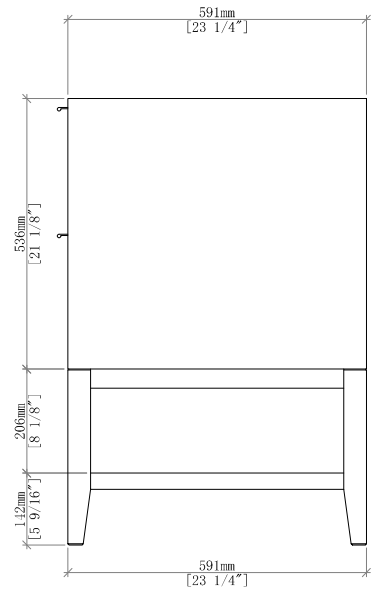

48" Emmeline Single Vanity

D100-V48-PBO

48" Emmeline Single Vanity

Details and Features

- Solids: Ash
- Veneers: Ash
- Panels: Marine MDF
- Installation Type: Free Standing
- Number of Doors: 0
- Number of Drawers: 5
- Tip/Out Drawer: Top Center, with removable bamboo tray
- Assembly Type: Cabinet comes fully assembled
- Removable organizer with aluminum laminate liner
- Drawer Boxes: Ash veneer over Marine MDF
- English Dovetail joinery
- Aluminum Laminate Drawer Liners
- Hardware Material/Finish: Stainless Steel/Champagne Brass
- Full Extension, Soft Close Glides
- Vanity Top: Not Included – Optional 3cm Tops available
- Number of Basins: 1
(included with optional countertop purchase)
- Adjustable Levelers

Dimension

- Width: 47-5/8" (1209mm)
- Depth: 23-1/4" (591mm)
- Height: 34-13/16" (914 mm)
- Rough-In: 21" (534mm)

Drawer Edge Pulls

48" Emmeline Single Vanity

D100-V48-PBO

Font View

Side View

All dimensions are nominal

D100-V48-PBO

Side View 2

Front View

Side View 1

All dimensions are nominal

Diagrams are of cabinet only-James Martin Optional Countertops and sinks are not shown

Visit website for warranty and installation information