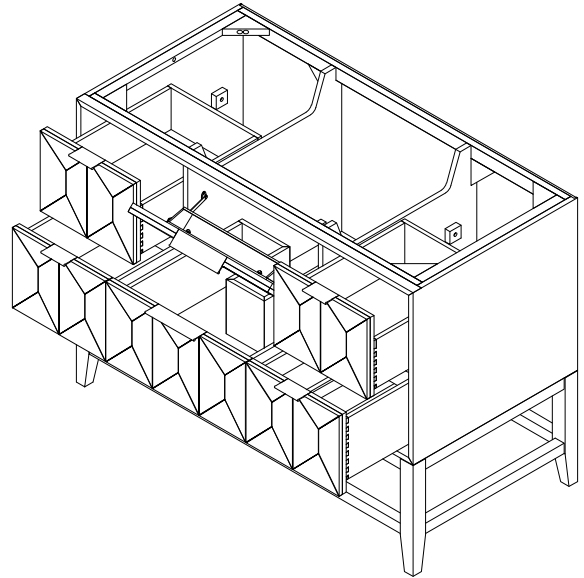

48" Emmeline Single Vanity

D100-V48-PBO

48" Emmeline Single Vanity

Details and Features

- Solids: Ash
- Veneers: Ash
- Panels: Marine MDF
- Installation Type: Free Standing
- Number of Doors: 0
- Number of Drawers: 5
- Tip/Out Drawer: Top Center, with removable bamboo tray
- Assembly Type: Cabinet comes fully assembled
- Removable organizer with aluminum laminate liner
- Drawer Boxes: Ash veneer over Marine MDF
- English Dovetail joinery
- Aluminum Laminate Drawer Liners
- Hardware Material/Finish: Stainless Steel/Champagne Brass
- Full Extension, Soft Close Glides
- Vanity Top: Not Included – Optional 3cm Tops available
- Number of Basins: 1
(included with optional countertop purchase)
- Adjustable Levelers

Dimension

- Width: 47-5/8" (1209mm)
- Depth: 23-1/4" (591mm)
- Height: 34-13/16" (914 mm)
- Rough-In: 21" (534mm)

Drawer Edge Pulls

48" Emmeline Single Vanity

D100-V48-PBO

Font View

Side View

All dimensions are nominal

D100-V48-PBO

Side View 2

Front View

Side View 1

All dimensions are nominal

Diagrams are of cabinet only-James Martin Optional Countertops and sinks are not shown

Visit website for warranty and installation information