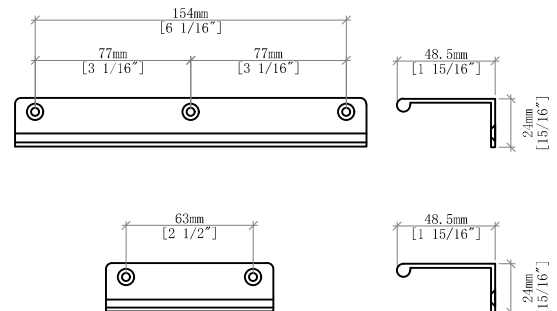

48" Emmeline Single Vanity

D100-V48-PBO

48" Emmeline Single Vanity

Details and Features

- Solids: Ash
- Veneers: Ash
- Panels: Marine MDF
- Installation Type: Free Standing
- Number of Doors: 0
- Number of Drawers: 5
- Tip/Out Drawer: Top Center, with removable bamboo tray
- Assembly Type: Cabinet comes fully assembled
- Removable organizer with aluminum laminate liner
- Drawer Boxes: Ash veneer over Marine MDF
- English Dovetail joinery
- Aluminum Laminate Drawer Liners
- Hardware Material/Finish: Stainless Steel/Champagne Brass
- Full Extension, Soft Close Glides
- Vanity Top: Not Included – Optional 3cm Tops available
- Number of Basins: 1
(included with optional countertop purchase)
- Adjustable Levelers

Dimension

- Width: 47-5/8" (1209mm)
- Depth: 23-1/4" (591mm)
- Height: 34-13/16" (914 mm)
- Rough-In: 21" (534mm)

Drawer Edge Pulls

48" Emmeline Single Vanity

D100-V48-PBO

Font View

Side View

All dimensions are nominal

D100-V48-PBO

Side View 2

Front View

Side View 1

All dimensions are nominal

Diagrams are of cabinet only-James Martin Optional Countertops and sinks are not shown

Visit website for warranty and installation information