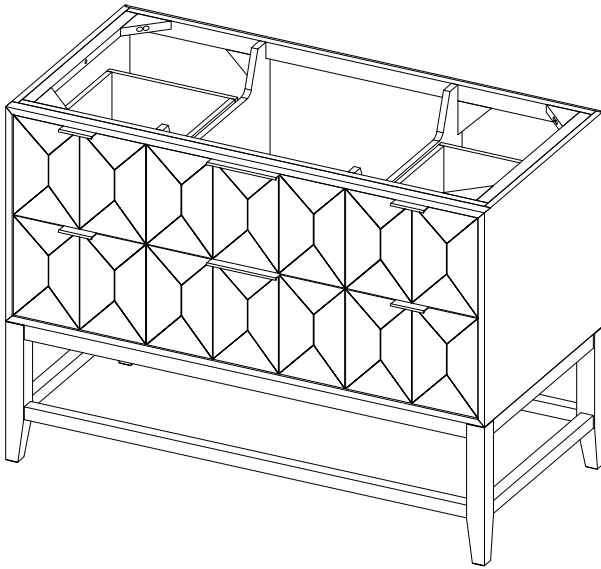

48" Emmeline Single Vanity

D100-V48-PBO

48" Emmeline Single Vanity

Details and Features

- Solids: Ash
- Veneers: Ash
- Panels: Marine MDF
- Installation Type: Free Standing
- Number of Doors: 0
- Number of Drawers: 5
- Tip/Out Drawer: Top Center, with removable bamboo tray
- Assembly Type: Cabinet comes fully assembled
- Removable organizer with aluminum laminate liner
- Drawer Boxes: Ash veneer over Marine MDF
- English Dovetail joinery
- Aluminum Laminate Drawer Liners
- Hardware Material/Finish: Stainless Steel/Champagne Brass
- Full Extension, Soft Close Glides
- Vanity Top: Not Included – Optional 3cm Tops available
- Number of Basins: 1
(included with optional countertop purchase)
- Adjustable Levelers

Dimension

- Width: 47-5/8" (1209mm)
- Depth: 23-1/4" (591mm)
- Height: 34-13/16" (914 mm)
- Rough-In: 21" (534mm)

Drawer Edge Pulls

48" Emmeline Single Vanity

D100-V48-PBO

Font View

Side View

All dimensions are nominal

D100-V48-PBO

Side View 2

Front View

Side View 1

All dimensions are nominal

Diagrams are of cabinet only-James Martin Optional Countertops and sinks are not shown

Visit website for warranty and installation information