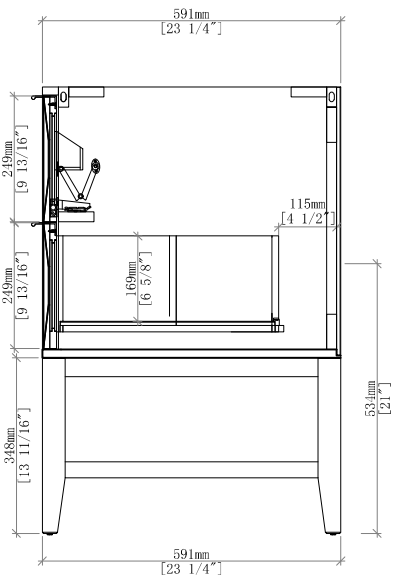

48" Emmeline Single Vanity

D100-V48-PBO

48" Emmeline Single Vanity

Details and Features

- Solids: Ash
- Veneers: Ash
- Panels: Marine MDF
- Installation Type: Free Standing
- Number of Doors: 0
- Number of Drawers: 5
- Tip/Out Drawer: Top Center, with removable bamboo tray
- Assembly Type: Cabinet comes fully assembled
- Removable organizer with aluminum laminate liner
- Drawer Boxes: Ash veneer over Marine MDF
- English Dovetail joinery
- Aluminum Laminate Drawer Liners
- Hardware Material/Finish: Stainless Steel/Champagne Brass
- Full Extension, Soft Close Glides
- Vanity Top: Not Included – Optional 3cm Tops available
- Number of Basins: 1
(included with optional countertop purchase)
- Adjustable Levelers

Dimension

- Width: 47-5/8" (1209mm)
- Depth: 23-1/4" (591mm)
- Height: 34-13/16" (914 mm)
- Rough-In: 21" (534mm)

Drawer Edge Pulls

48" Emmeline Single Vanity

D100-V48-PBO

Font View

Side View

All dimensions are nominal

Diagrams are of cabinet only-James Martin Optional Countertops and sinks are not shown

Visit website for warranty and installation information

<http://www.jamesmartinvanities.com>

48" Emmeline Single Vanity

D100-V48-PBO

Side View 2

Front View

Side View 1

All dimensions are nominal

Diagrams are of cabinet only-James Martin Optional Countertops and sinks are not shown

Visit website for warranty and installation information