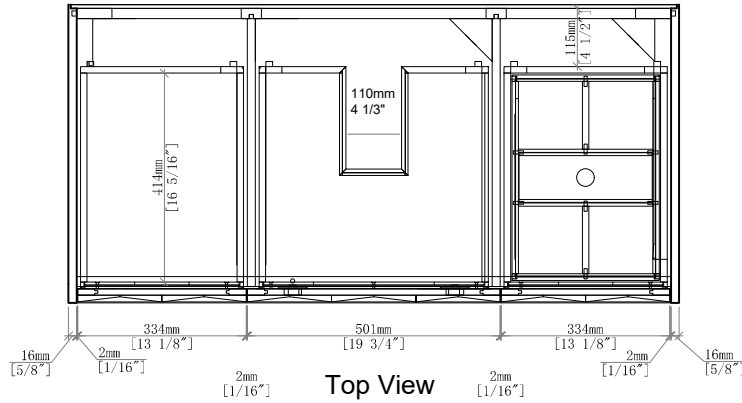

48" Emmeline Single Vanity

D100-V48-PBO

48" Emmeline Single Vanity

Details and Features

- Solids: Ash
- Veneers: Ash
- Panels: Marine MDF
- Installation Type: Free Standing
- Number of Doors: 0
- Number of Drawers: 5
- Tip/Out Drawer: Top Center, with removable bamboo tray
- Assembly Type: Cabinet comes fully assembled
- Removable organizer with aluminum laminate liner
- Drawer Boxes: Ash veneer over Marine MDF
- English Dovetail joinery
- Aluminum Laminate Drawer Liners
- Hardware Material/Finish: Stainless Steel/Champagne Brass
- Full Extension, Soft Close Glides
- Vanity Top: Not Included – Optional 3cm Tops available
- Number of Basins: 1
(included with optional countertop purchase)
- Adjustable Levelers

Dimension

- Width: 47-5/8" (1209mm)
- Depth: 23-1/4" (591mm)
- Height: 34-13/16" (914 mm)
- Rough-In: 21" (534mm)

Drawer Edge Pulls

48" Emmeline Single Vanity

D100-V48-PBO

Font View

Side View

All dimensions are nominal

D100-V48-PBO

Side View 2

Front View

Side View 1

All dimensions are nominal

Diagrams are of cabinet only-James Martin Optional Countertops and sinks are not shown

Visit website for warranty and installation information