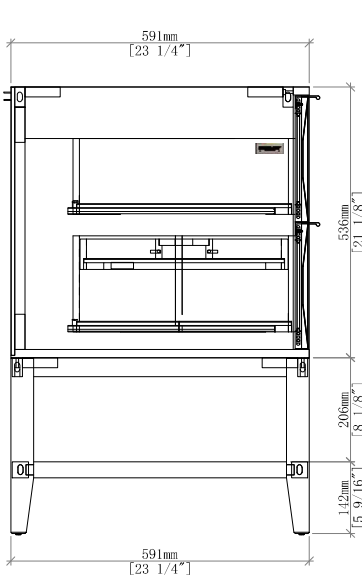

48" Emmeline Single Vanity

D100-V48-PBO

48" Emmeline Single Vanity

Details and Features

- Solids: Ash
- Veneers: Ash
- Panels: Marine MDF
- Installation Type: Free Standing
- Number of Doors: 0
- Number of Drawers: 5
- Tip/Out Drawer: Top Center, with removable bamboo tray
- Assembly Type: Cabinet comes fully assembled
- Removable organizer with aluminum laminate liner
- Drawer Boxes: Ash veneer over Marine MDF
- English Dovetail joinery
- Aluminum Laminate Drawer Liners
- Hardware Material/Finish: Stainless Steel/Champagne Brass
- Full Extension, Soft Close Glides
- Vanity Top: Not Included – Optional 3cm Tops available
- Number of Basins: 1
(included with optional countertop purchase)
- Adjustable Levelers

Dimension

- Width: 47-5/8" (1209mm)
- Depth: 23-1/4" (591mm)
- Height: 34-13/16" (914 mm)
- Rough-In: 21" (534mm)

Drawer Edge Pulls

48" Emmeline Single Vanity

D100-V48-PBO

Font View

Side View

All dimensions are nominal

Diagrams are of cabinet only-James Martin Optional Countertops and sinks are not shown

Visit website for warranty and installation information

<http://www.jamesmartinvanities.com>

48" Emmeline Single Vanity

D100-V48-PBO

Side View 2

Front View

Side View 1

All dimensions are nominal

Diagrams are of cabinet only-James Martin Optional Countertops and sinks are not shown

Visit website for warranty and installation information