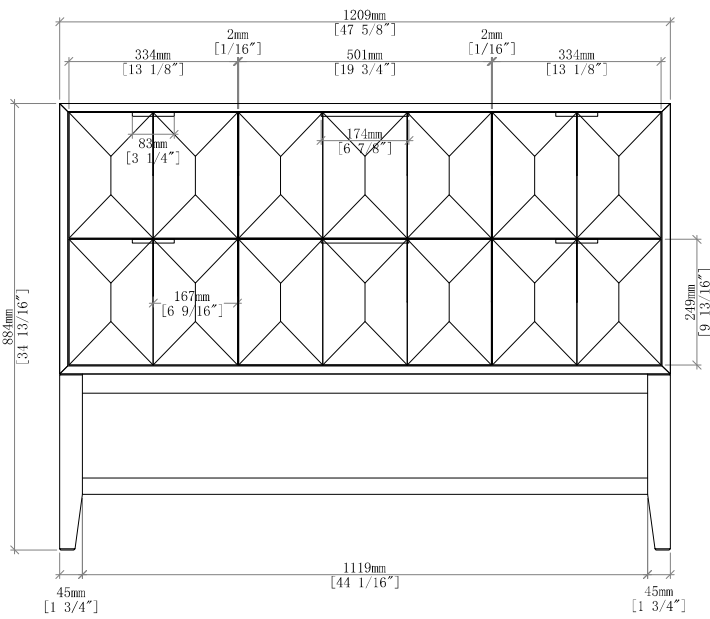

48" Emmeline Single Vanity

D100-V48-PBO

48" Emmeline Single Vanity

Details and Features

- Solids: Ash
- Veneers: Ash
- Panels: Marine MDF
- Installation Type: Free Standing
- Number of Doors: 0
- Number of Drawers: 5
- Tip/Out Drawer: Top Center, with removable bamboo tray
- Assembly Type: Cabinet comes fully assembled
- Removable organizer with aluminum laminate liner
- Drawer Boxes: Ash veneer over Marine MDF
- English Dovetail joinery
- Aluminum Laminate Drawer Liners
- Hardware Material/Finish: Stainless Steel/Champagne Brass
- Full Extension, Soft Close Glides
- Vanity Top: Not Included – Optional 3cm Tops available
- Number of Basins: 1
(included with optional countertop purchase)
- Adjustable Levelers

Dimension

- Width: 47-5/8" (1209mm)
- Depth: 23-1/4" (591mm)
- Height: 34-13/16" (914 mm)
- Rough-In: 21" (534mm)

Drawer Edge Pulls

48" Emmeline Single Vanity

D100-V48-PBO

Font View

Side View

All dimensions are nominal

Diagrams are of cabinet only-James Martin Optional Countertops and sinks are not shown

Visit website for warranty and installation information

<http://www.jamesmartinvanities.com>

48" Emmeline Single Vanity

D100-V48-PBO

Side View 2

Front View

Side View 1

All dimensions are nominal

Diagrams are of cabinet only-James Martin Optional Countertops and sinks are not shown

Visit website for warranty and installation information