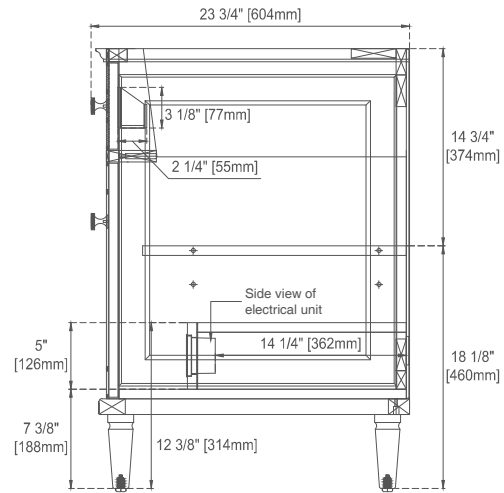

Height: 32-7/8"

Rough-In Height: 21-1/2"

Visit website for warranty and installation information

www.jamesmartinvanities.com

60"D LORELAI VANITY
 424-V60D-BKO 424-V60D-WWO
 424-V60D-BW 424-V60D-WLT
 424-V60D-LNO

JAMES MARTIN
 VANITIES

Knob

Top View

Bamboo Drawer Organizer
 In the Middle Drawer

Front View

All dimensions are nominal
 Diagrams are of cabinet only—James Martin Optional Countertops and sinks are not shown

Side View 2

Back View

All dimensions are nominal
 Diagrams are of cabinet only—James Martin Optional Countertops and sinks are not shown

Visit website for warranty and installation information
www.jamesmartinvanities.com