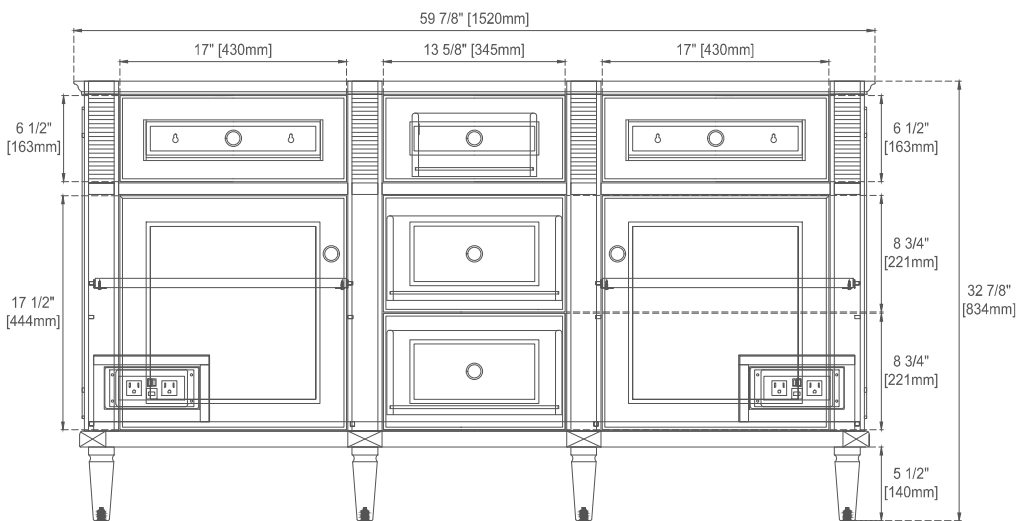

Height: 32-7/8"

Rough-In Height: 21-1/2"

Visit website for warranty and installation information

www.jamesmartinvanities.com

60"D LORELAI VANITY
 424-V60D-BKO 424-V60D-WWO
 424-V60D-BW 424-V60D-WLT
 424-V60D-LNO

JAMES MARTIN
 VANITIES

Knob

Top View

Bamboo Drawer Organizer
 In the Middle Drawer

Front View

All dimensions are nominal
 Diagrams are of cabinet only—James Martin Optional Countertops and sinks are not shown

Side View 2

Back View

All dimensions are nominal
 Diagrams are of cabinet only—James Martin Optional Countertops and sinks are not shown

Visit website for warranty and installation information
www.jamesmartinvanities.com