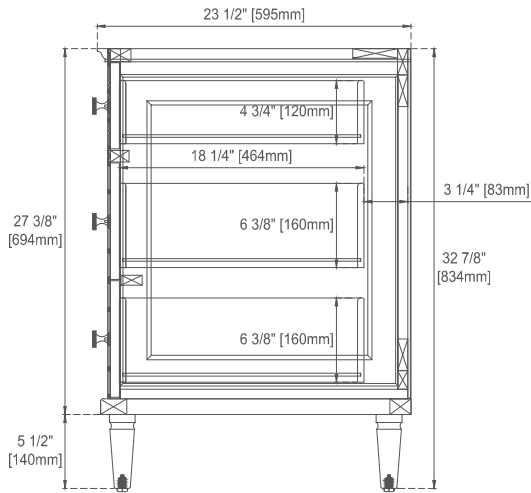

60"D LORELAI VANITY
424-V60D-BKO 424-V60D-WWO
424-V60D-BW 424-V60D-WLT
424-V60D-LNO

JAMES MARTIN
VANITIES

Side View 1