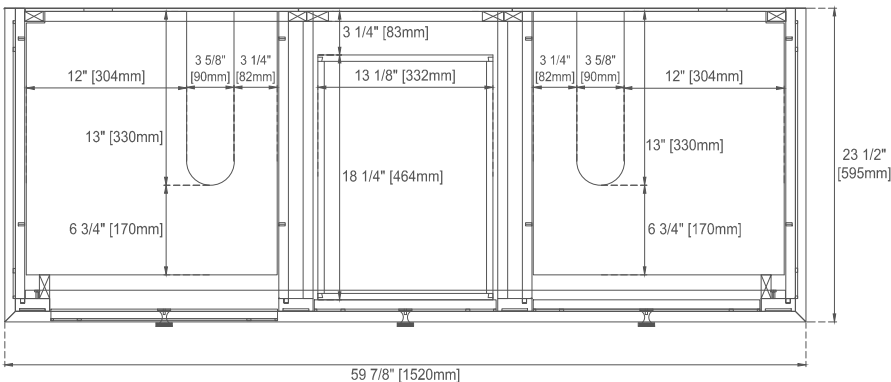

Champagne Brass Color

Fits Drain Hole Size: 1-3/4"

Full Extension, Soft Close Glides

European Soft Close Hinges

Aluminum Laminate Drawer Liners

Dimension

Width: 59-7/8"

Depth: 23-1/2"

Height: 32-7/8"

Rough-In Height: 21-1/2"

Visit website for warranty and installation information

www.jamesmartinvanities.com

60"D LORELAI VANITY
 424-V60D-BKO 424-V60D-WWO
 424-V60D-BW 424-V60D-WLT
 424-V60D-LNO

JAMES MARTIN
 VANITIES

Knob

Top View

Bamboo Drawer Organizer
 In the Middle Drawer

Front View

All dimensions are nominal
 Diagrams are of cabinet only—James Martin Optional Countertops and sinks are not shown