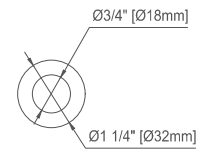

Champagne Brass Color

Fits Drain Hole Size: 1-3/4"

Full Extension, Soft Close Glides

European Soft Close Hinges

Aluminum Laminate Drawer Liners

Dimension

Width: 59-7/8"

Depth: 23-1/2"

Height: 32-7/8"

Rough-In Height: 21-1/2"

Visit website for warranty and installation information

www.jamesmartinvanities.com

60"D LORELAI VANITY
 424-V60D-BKO 424-V60D-WWO
 424-V60D-BW 424-V60D-WLT
 424-V60D-LNO

JAMES MARTIN
 VANITIES

Knob

Top View

Bamboo Drawer Organizer
 In the Middle Drawer

Front View

All dimensions are nominal
 Diagrams are of cabinet only—James Martin Optional Countertops and sinks are not shown