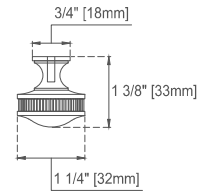

Number of Tip Outs: Two

USB/Power Component: YES (ETL5011080)

Cord Length: 6'6"

Bamboo Storage Tray: YES

Assembly Required: NO

Drawer Box Material and Construction: 12mm Plywood/English Dovetail Joinery

Hardware Material and Finish: Zinc Alloy, BW/WWO - Brushed Nickel Color; BKO/LNO/WLT -

Champagne Brass Color

Fits Drain Hole Size: 1-3/4"

Full Extension, Soft Close Glides

European Soft Close Hinges

Aluminum Laminate Drawer Liners

Dimension

Width: 59-7/8"

Depth: 23-1/2"

Height: 32-7/8"

Rough-In Height: 21-1/2"

Visit website for warranty and installation information

www.jamesmartinvanities.com

60"D LORELAI VANITY
 424-V60D-BKO 424-V60D-WWO
 424-V60D-BW 424-V60D-WLT
 424-V60D-LNO

JAMES MARTIN
 VANITIES

Knob

Top View

Bamboo Drawer Organizer
 In the Middle Drawer

Front View

All dimensions are nominal
 Diagrams are of cabinet only—James Martin Optional Countertops and sinks are not shown