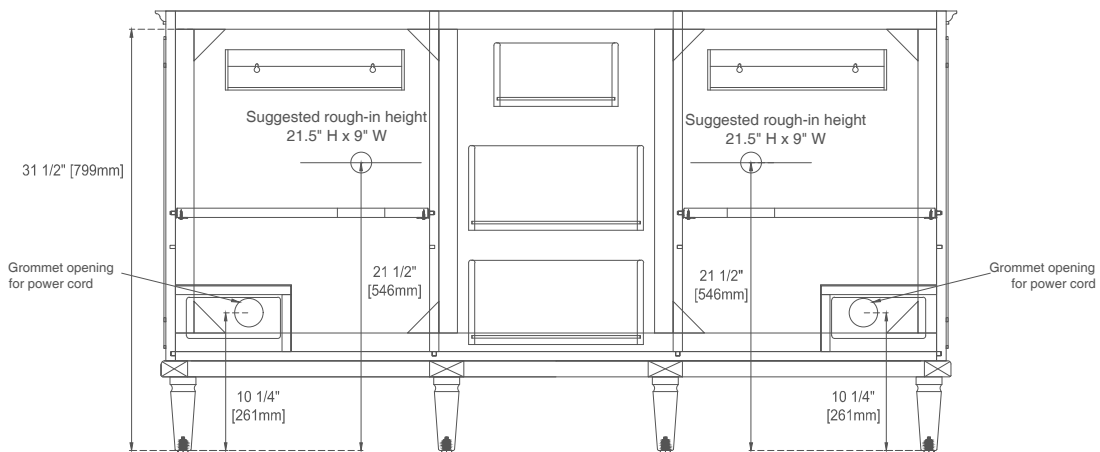

Height: 32-7/8"

Rough-In Height: 21-1/2"

Visit website for warranty and installation information

www.jamesmartinvanities.com

60"D LORELAI VANITY
 424-V60D-BKO 424-V60D-WWO
 424-V60D-BW 424-V60D-WLT
 424-V60D-LNO

JAMES MARTIN
 VANITIES

Knob

Top View

Bamboo Drawer Organizer
 In the Middle Drawer

Front View

All dimensions are nominal
 Diagrams are of cabinet only—James Martin Optional Countertops and sinks are not shown

Visit website for warranty and installation information
www.jamesmartinvanities.com

60"D LORELAI VANITY
 424-V60D-BKO 424-V60D-WWO
 424-V60D-BW 424-V60D-WLT
 424-V60D-LNO

JAMES MARTIN
 VANITIES

Side View 1

Side View 2

Back View

All dimensions are nominal
 Diagrams are of cabinet only—James Martin Optional Countertops and sinks are not shown

Visit website for warranty and installation information
www.jamesmartinvanities.com