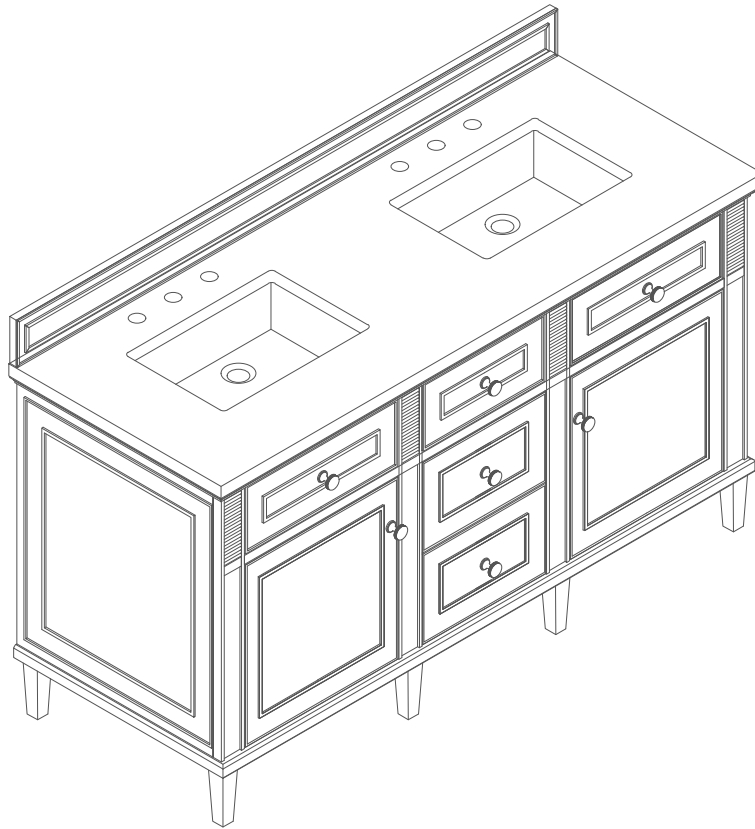

60"D LORELAI VANITY

424-V60D-BKO 424-V60D-WWO

424-V60D-BW 424-V60D-WLT

424-V60D-LNO

JAMES MARTIN
VANITIES

Features and Materials

Solids: BKO/BW-Yellow Poplar; LNO/WWO-Ash; WLT-Rubberwood

Veneers: LNO/WWO-Ash; WLT-Walnut

Panels: Plywood

Installation Type: Floor Standing

Number of Basins: Two

Vanity Top Included: NO, Optional 3cm Tops Available with Sinks

Basins Included: NO

Overflow: Yes, front

Number of Doors: Two

Number of Drawers: Three

Number of Tip Outs: Two

USB/Power Component: YES (ETL5011080)

Cord Length: 6'6"

Bamboo Storage Tray: YES

Assembly Required: NO

Drawer Box Material and Construction: 12mm Plywood/English Dovetail Joinery

Hardware Material and Finish: Zinc Alloy, BW/WWO - Brushed Nickel Color; BKO/LNO/WLT -