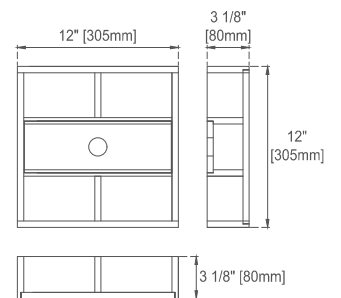

Number of Tip Outs: Two

USB/Power Component: YES (ETL5011080)

Cord Length: 6'6"

Bamboo Storage Tray: YES

Assembly Required: NO

Drawer Box Material and Construction: 12mm Plywood/English Dovetail Joinery

Hardware Material and Finish: Zinc Alloy, BW/WWO - Brushed Nickel Color; BKO/LNO/WLT -

Champagne Brass Color

Fits Drain Hole Size: 1-3/4"

Full Extension, Soft Close Glides

European Soft Close Hinges

Aluminum Laminate Drawer Liners

Dimension

Width: 59-7/8"

Depth: 23-1/2"

Height: 32-7/8"

Rough-In Height: 21-1/2"

Visit website for warranty and installation information

www.jamesmartinvanities.com

60"D LORELAI VANITY
 424-V60D-BKO 424-V60D-WWO
 424-V60D-BW 424-V60D-WLT
 424-V60D-LNO

JAMES MARTIN
 VANITIES

Knob

Top View

Bamboo Drawer Organizer
 In the Middle Drawer

Front View

All dimensions are nominal
 Diagrams are of cabinet only—James Martin Optional Countertops and sinks are not shown