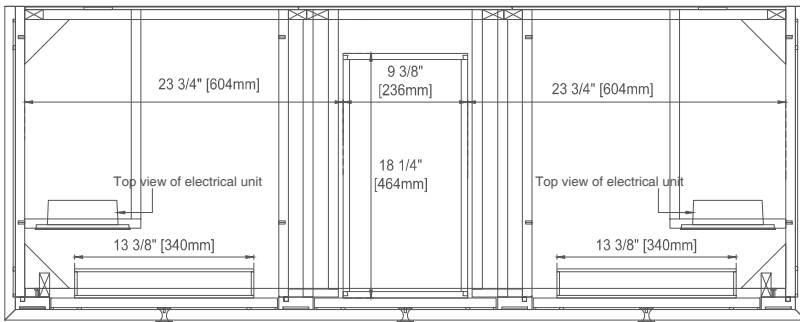

Champagne Brass Color

Fits Drain Hole Size: 1-3/4"

Full Extension, Soft Close Glides

European Soft Close Hinges

Aluminum Laminate Drawer Liners

Dimension

Width: 59-7/8"

Depth: 23-1/2"

Height: 32-7/8"

Rough-In Height: 21-1/2"

Visit website for warranty and installation information

www.jamesmartinvanities.com

60"D LORELAI VANITY
 424-V60D-BKO 424-V60D-WWO
 424-V60D-BW 424-V60D-WLT
 424-V60D-LNO

JAMES MARTIN
 VANITIES

Knob

Top View

Bamboo Drawer Organizer
 In the Middle Drawer

Front View

All dimensions are nominal
 Diagrams are of cabinet only—James Martin Optional Countertops and sinks are not shown