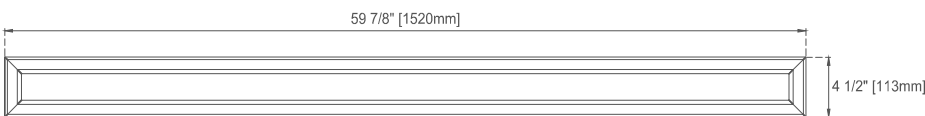

Champagne Brass Color

Fits Drain Hole Size: 1-3/4"

Full Extension, Soft Close Glides

European Soft Close Hinges

Aluminum Laminate Drawer Liners

Dimension

Width: 59-7/8"

Depth: 23-1/2"

Height: 32-7/8"

Rough-In Height: 21-1/2"

Visit website for warranty and installation information

www.jamesmartinvanities.com

60"D LORELAI VANITY
 424-V60D-BKO 424-V60D-WWO
 424-V60D-BW 424-V60D-WLT
 424-V60D-LNO

JAMES MARTIN
 VANITIES

Knob

Top View

Bamboo Drawer Organizer
 In the Middle Drawer

Front View

All dimensions are nominal
 Diagrams are of cabinet only—James Martin Optional Countertops and sinks are not shown