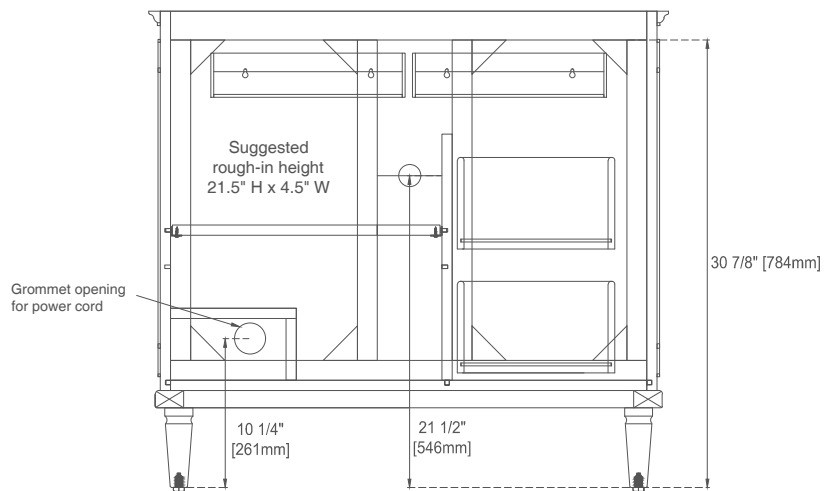

36" LORELAI VANITY
424-V36-BKO 424-V36-WWO
424-V36-BW 424-V36-WLT
424-V36-LNO

JAMES MARTIN
VANITIES

Features and Materials

Solids: BKO/BW-Yellow Poplar; LNO/WWO-Ash; WLT-Rubberwood
Veneers: LNO/WWO-Ash; WLT-Walnut
Panels: Plywood
Installation Type: Floor Standing
Number of Basins: One
Vanity Top Included: NO, Optional 3cm Tops Available with Sinks
Basins Included: NO
Overflow: Yes, front
Number of Doors: One
Number of Drawers: Two
Number of Tip Outs: Two
USB/Power Component: YES (ETL5011080)
Cord Length: 6'6"
Bamboo Storage Tray: YES
Assembly Required: NO
Drawer Box Material and Construction: 12mm Plywood/English Dovetail Joinery
Hardware Material and Finish: Zinc Alloy, BW/WWO - Brushed Nickel Color; BKO/LNO/WLT - Champagne Brass Color
Fits Drain Hole Size: 1-3/4"
Full Extension, Soft Close Glides
European Soft Close Hinges
Aluminum Laminate Drawer Liners

Dimension

Width: 35-7/8"
Depth: 23-1/2"
Height: 32-7/8"
Rough-In Height: 21-1/2"

Visit website for warranty and installation information
www.jamesmartinvanities.com

36" LORELAI VANITY
 424-V36-BKO 424-V36-WWO
 424-V36-BW 424-V36-WLT
 424-V36-LNO

JAMES MARTIN
VANITIES

Knob

Top View

Bamboo Drawer Organizer
 In the Bottom Drawer

Front View

All dimensions are nominal

Diagrams are of cabinet only—James Martin Optional Countertops and sinks are not shown

Back View

All dimensions are nominal
 Diagrams are of cabinet only—James Martin Optional Countertops and sinks are not shown

Visit website for warranty and installation information
www.jamesmartinvanities.com