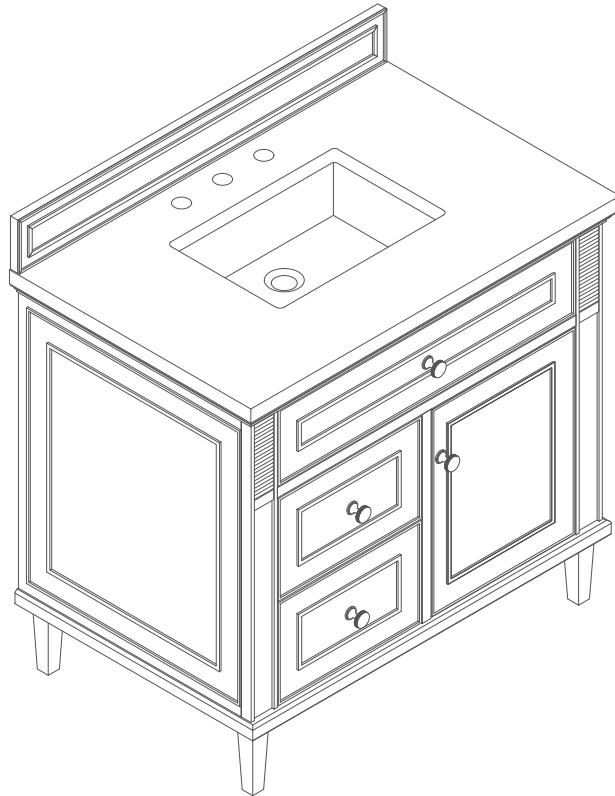

36" LORELAI VANITY
424-V36-BKO 424-V36-WWO
424-V36-BW 424-V36-WLT
424-V36-LNO

JAMES MARTIN
VANITIES

Features and Materials

Solids: BKO/BW-Yellow Poplar; LNO/WWO-Ash; WLT-Rubberwood
Veneers: LNO/WWO-Ash; WLT-Walnut
Panels: Plywood
Installation Type: Floor Standing
Number of Basins: One
Vanity Top Included: NO, Optional 3cm Tops Available with Sinks
Basins Included: NO
Overflow: Yes, front
Number of Doors: One
Number of Drawers: Two
Number of Tip Outs: Two
USB/Power Component: YES (ETL5011080)
Cord Length: 6'6"
Bamboo Storage Tray: YES
Assembly Required: NO
Drawer Box Material and Construction: 12mm Plywood/English Dovetail Joinery
Hardware Material and Finish: Zinc Alloy, BW/WWO - Brushed Nickel Color; BKO/LNO/WLT - Champagne Brass Color
Fits Drain Hole Size: 1-3/4"
Full Extension, Soft Close Glides
European Soft Close Hinges
Aluminum Laminate Drawer Liners

Dimension

Width: 35-7/8"
Depth: 23-1/2"
Height: 32-7/8"
Rough-In Height: 21-1/2"

Visit website for warranty and installation information
www.jamesmartinvanities.com

36" LORELAI VANITY
 424-V36-BKO 424-V36-WWO
 424-V36-BW 424-V36-WLT
 424-V36-LNO

JAMES MARTIN
VANITIES

Knob

Top View

Bamboo Drawer Organizer
 In the Bottom Drawer

Front View

All dimensions are nominal

Diagrams are of cabinet only—James Martin Optional Countertops and sinks are not shown