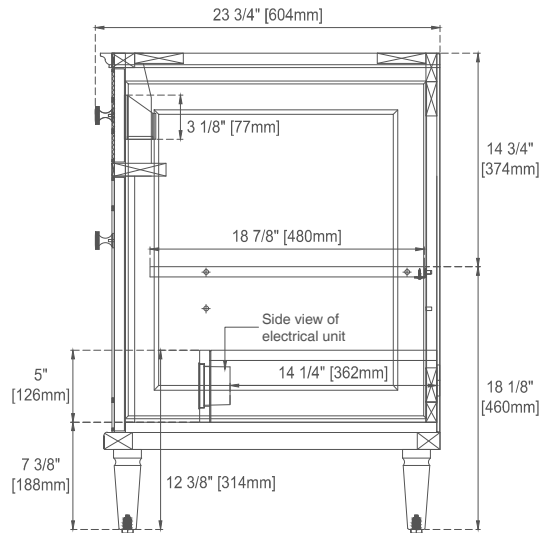

36" LORELAI VANITY
424-V36-BKO 424-V36-WWO
424-V36-BW 424-V36-WLT
424-V36-LNO

JAMES MARTIN
VANITIES

Features and Materials

Solids: BKO/BW-Yellow Poplar; LNO/WWO-Ash; WLT-Rubberwood
Veneers: LNO/WWO-Ash; WLT-Walnut
Panels: Plywood
Installation Type: Floor Standing
Number of Basins: One
Vanity Top Included: NO, Optional 3cm Tops Available with Sinks
Basins Included: NO
Overflow: Yes, front
Number of Doors: One
Number of Drawers: Two
Number of Tip Outs: Two
USB/Power Component: YES (ETL5011080)
Cord Length: 6'6"
Bamboo Storage Tray: YES
Assembly Required: NO
Drawer Box Material and Construction: 12mm Plywood/English Dovetail Joinery
Hardware Material and Finish: Zinc Alloy, BW/WWO - Brushed Nickel Color; BKO/LNO/WLT - Champagne Brass Color
Fits Drain Hole Size: 1-3/4"
Full Extension, Soft Close Glides
European Soft Close Hinges
Aluminum Laminate Drawer Liners

Dimension

Width: 35-7/8"
Depth: 23-1/2"
Height: 32-7/8"
Rough-In Height: 21-1/2"

Visit website for warranty and installation information
www.jamesmartinvanities.com

36" LORELAI VANITY
 424-V36-BKO 424-V36-WWO
 424-V36-BW 424-V36-WLT
 424-V36-LNO

JAMES MARTIN
VANITIES

Knob

Top View

Bamboo Drawer Organizer
 In the Bottom Drawer

Front View

All dimensions are nominal

Diagrams are of cabinet only—James Martin Optional Countertops and sinks are not shown

Visit website for warranty and installation information
www.jamesmartinvanities.com

36" LORELAI VANITY
 424-V36-BKO 424-V36-WWO
 424-V36-BW 424-V36-WLT
 424-V36-LNO

JAMES MARTIN
 VANITIES

Side View 1

Side View 2