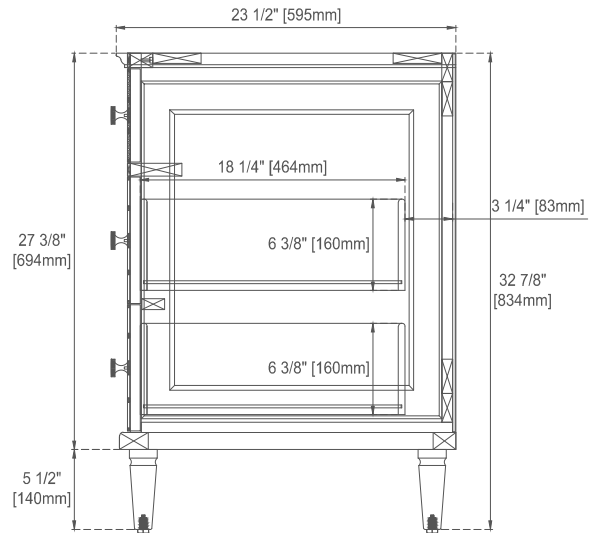

36" LORELAI VANITY
424-V36-BKO 424-V36-WWO
424-V36-BW 424-V36-WLT
424-V36-LNO

JAMES MARTIN
VANITIES

Features and Materials

Solids: BKO/BW-Yellow Poplar; LNO/WWO-Ash; WLT-Rubberwood
Veneers: LNO/WWO-Ash; WLT-Walnut
Panels: Plywood
Installation Type: Floor Standing
Number of Basins: One
Vanity Top Included: NO, Optional 3cm Tops Available with Sinks
Basins Included: NO
Overflow: Yes, front
Number of Doors: One
Number of Drawers: Two
Number of Tip Outs: Two
USB/Power Component: YES (ETL5011080)
Cord Length: 6'6"
Bamboo Storage Tray: YES
Assembly Required: NO
Drawer Box Material and Construction: 12mm Plywood/English Dovetail Joinery
Hardware Material and Finish: Zinc Alloy, BW/WWO - Brushed Nickel Color; BKO/LNO/WLT - Champagne Brass Color
Fits Drain Hole Size: 1-3/4"
Full Extension, Soft Close Glides
European Soft Close Hinges
Aluminum Laminate Drawer Liners

Dimension

Width: 35-7/8"
Depth: 23-1/2"
Height: 32-7/8"
Rough-In Height: 21-1/2"

Visit website for warranty and installation information
www.jamesmartinvanities.com

36" LORELAI VANITY
 424-V36-BKO 424-V36-WWO
 424-V36-BW 424-V36-WLT
 424-V36-LNO

JAMES MARTIN
VANITIES

Knob

Top View

Bamboo Drawer Organizer
 In the Bottom Drawer

Front View

All dimensions are nominal

Diagrams are of cabinet only—James Martin Optional Countertops and sinks are not shown

Visit website for warranty and installation information
www.jamesmartinvanities.com

36" LORELAI VANITY
 424-V36-BKO 424-V36-WWO
 424-V36-BW 424-V36-WLT
 424-V36-LNO

JAMES MARTIN
 VANITIES

Side View 1

Side View 2