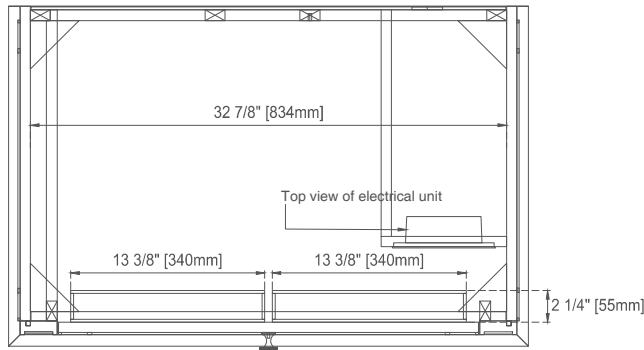

36" LORELAI VANITY
424-V36-BKO 424-V36-WWO
424-V36-BW 424-V36-WLT
424-V36-LNO

JAMES MARTIN
VANITIES

Features and Materials

Solids: BKO/BW-Yellow Poplar; LNO/WWO-Ash; WLT-Rubberwood
Veneers: LNO/WWO-Ash; WLT-Walnut
Panels: Plywood
Installation Type: Floor Standing
Number of Basins: One
Vanity Top Included: NO, Optional 3cm Tops Available with Sinks
Basins Included: NO
Overflow: Yes, front
Number of Doors: One
Number of Drawers: Two
Number of Tip Outs: Two
USB/Power Component: YES (ETL5011080)
Cord Length: 6'6"
Bamboo Storage Tray: YES
Assembly Required: NO
Drawer Box Material and Construction: 12mm Plywood/English Dovetail Joinery
Hardware Material and Finish: Zinc Alloy, BW/WWO - Brushed Nickel Color; BKO/LNO/WLT - Champagne Brass Color
Fits Drain Hole Size: 1-3/4"
Full Extension, Soft Close Glides
European Soft Close Hinges
Aluminum Laminate Drawer Liners

Dimension

Width: 35-7/8"
Depth: 23-1/2"
Height: 32-7/8"
Rough-In Height: 21-1/2"

Visit website for warranty and installation information
www.jamesmartinvanities.com

36" LORELAI VANITY
 424-V36-BKO 424-V36-WWO
 424-V36-BW 424-V36-WLT
 424-V36-LNO

JAMES MARTIN
VANITIES

Knob

Top View

Bamboo Drawer Organizer
 In the Bottom Drawer

Front View

All dimensions are nominal

Diagrams are of cabinet only—James Martin Optional Countertops and sinks are not shown