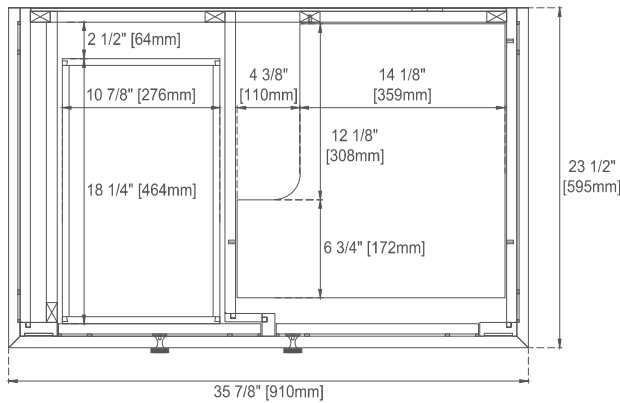

36" LORELAI VANITY
424-V36-BKO 424-V36-WWO
424-V36-BW 424-V36-WLT
424-V36-LNO

JAMES MARTIN
VANITIES

Features and Materials

Solids: BKO/BW-Yellow Poplar; LNO/WWO-Ash; WLT-Rubberwood
Veneers: LNO/WWO-Ash; WLT-Walnut
Panels: Plywood
Installation Type: Floor Standing
Number of Basins: One
Vanity Top Included: NO, Optional 3cm Tops Available with Sinks
Basins Included: NO
Overflow: Yes, front
Number of Doors: One
Number of Drawers: Two
Number of Tip Outs: Two
USB/Power Component: YES (ETL5011080)
Cord Length: 6'6"
Bamboo Storage Tray: YES
Assembly Required: NO
Drawer Box Material and Construction: 12mm Plywood/English Dovetail Joinery
Hardware Material and Finish: Zinc Alloy, BW/WWO - Brushed Nickel Color; BKO/LNO/WLT - Champagne Brass Color
Fits Drain Hole Size: 1-3/4"
Full Extension, Soft Close Glides
European Soft Close Hinges
Aluminum Laminate Drawer Liners

Dimension

Width: 35-7/8"
Depth: 23-1/2"
Height: 32-7/8"
Rough-In Height: 21-1/2"

Visit website for warranty and installation information
www.jamesmartinvanities.com

36" LORELAI VANITY
 424-V36-BKO 424-V36-WWO
 424-V36-BW 424-V36-WLT
 424-V36-LNO

JAMES MARTIN
VANITIES

Knob

Top View

Bamboo Drawer Organizer
 In the Bottom Drawer

Front View

All dimensions are nominal

Diagrams are of cabinet only—James Martin Optional Countertops and sinks are not shown