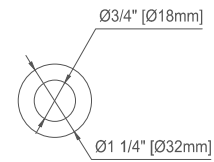

36" LORELAI VANITY
424-V36-BKO 424-V36-WWO
424-V36-BW 424-V36-WLT
424-V36-LNO

JAMES MARTIN
VANITIES

Features and Materials

Solids: BKO/BW-Yellow Poplar; LNO/WWO-Ash; WLT-Rubberwood
Veneers: LNO/WWO-Ash; WLT-Walnut
Panels: Plywood
Installation Type: Floor Standing
Number of Basins: One
Vanity Top Included: NO, Optional 3cm Tops Available with Sinks
Basins Included: NO
Overflow: Yes, front
Number of Doors: One
Number of Drawers: Two
Number of Tip Outs: Two
USB/Power Component: YES (ETL5011080)
Cord Length: 6'6"
Bamboo Storage Tray: YES
Assembly Required: NO
Drawer Box Material and Construction: 12mm Plywood/English Dovetail Joinery
Hardware Material and Finish: Zinc Alloy, BW/WWO - Brushed Nickel Color; BKO/LNO/WLT - Champagne Brass Color
Fits Drain Hole Size: 1-3/4"
Full Extension, Soft Close Glides
European Soft Close Hinges
Aluminum Laminate Drawer Liners

Dimension

Width: 35-7/8"
Depth: 23-1/2"
Height: 32-7/8"
Rough-In Height: 21-1/2"

Visit website for warranty and installation information
www.jamesmartinvanities.com

36" LORELAI VANITY
 424-V36-BKO 424-V36-WWO
 424-V36-BW 424-V36-WLT
 424-V36-LNO

JAMES MARTIN
VANITIES

Knob

Top View

Bamboo Drawer Organizer
 In the Bottom Drawer

Front View

All dimensions are nominal

Diagrams are of cabinet only—James Martin Optional Countertops and sinks are not shown