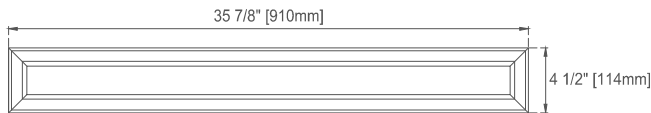

36" LORELAI VANITY
424-V36-BKO 424-V36-WWO
424-V36-BW 424-V36-WLT
424-V36-LNO

JAMES MARTIN
VANITIES

Features and Materials

Solids: BKO/BW-Yellow Poplar; LNO/WWO-Ash; WLT-Rubberwood
Veneers: LNO/WWO-Ash; WLT-Walnut
Panels: Plywood
Installation Type: Floor Standing
Number of Basins: One
Vanity Top Included: NO, Optional 3cm Tops Available with Sinks
Basins Included: NO
Overflow: Yes, front
Number of Doors: One
Number of Drawers: Two
Number of Tip Outs: Two
USB/Power Component: YES (ETL5011080)
Cord Length: 6'6"
Bamboo Storage Tray: YES
Assembly Required: NO
Drawer Box Material and Construction: 12mm Plywood/English Dovetail Joinery
Hardware Material and Finish: Zinc Alloy, BW/WWO - Brushed Nickel Color; BKO/LNO/WLT - Champagne Brass Color
Fits Drain Hole Size: 1-3/4"
Full Extension, Soft Close Glides
European Soft Close Hinges
Aluminum Laminate Drawer Liners

Dimension

Width: 35-7/8"
Depth: 23-1/2"
Height: 32-7/8"
Rough-In Height: 21-1/2"

Visit website for warranty and installation information
www.jamesmartinvanities.com

36" LORELAI VANITY
 424-V36-BKO 424-V36-WWO
 424-V36-BW 424-V36-WLT
 424-V36-LNO

JAMES MARTIN
VANITIES

Knob

Top View

Bamboo Drawer Organizer
 In the Bottom Drawer

Front View

All dimensions are nominal

Diagrams are of cabinet only—James Martin Optional Countertops and sinks are not shown