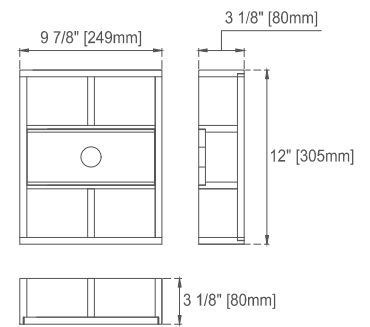

36" LORELAI VANITY
424-V36-BKO 424-V36-WWO
424-V36-BW 424-V36-WLT
424-V36-LNO

JAMES MARTIN
VANITIES

Features and Materials

Solids: BKO/BW-Yellow Poplar; LNO/WWO-Ash; WLT-Rubberwood
Veneers: LNO/WWO-Ash; WLT-Walnut
Panels: Plywood
Installation Type: Floor Standing
Number of Basins: One
Vanity Top Included: NO, Optional 3cm Tops Available with Sinks
Basins Included: NO
Overflow: Yes, front
Number of Doors: One
Number of Drawers: Two
Number of Tip Outs: Two
USB/Power Component: YES (ETL5011080)
Cord Length: 6'6"
Bamboo Storage Tray: YES
Assembly Required: NO
Drawer Box Material and Construction: 12mm Plywood/English Dovetail Joinery
Hardware Material and Finish: Zinc Alloy, BW/WWO - Brushed Nickel Color; BKO/LNO/WLT - Champagne Brass Color
Fits Drain Hole Size: 1-3/4"
Full Extension, Soft Close Glides
European Soft Close Hinges
Aluminum Laminate Drawer Liners

Dimension

Width: 35-7/8"
Depth: 23-1/2"
Height: 32-7/8"
Rough-In Height: 21-1/2"

Visit website for warranty and installation information
www.jamesmartinvanities.com

36" LORELAI VANITY
 424-V36-BKO 424-V36-WWO
 424-V36-BW 424-V36-WLT
 424-V36-LNO

JAMES MARTIN
VANITIES

Knob

Top View

Bamboo Drawer Organizer
 In the Bottom Drawer

Front View

All dimensions are nominal

Diagrams are of cabinet only—James Martin Optional Countertops and sinks are not shown