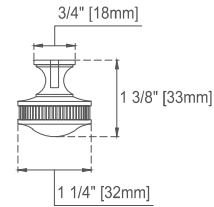

36" LORELAI VANITY
424-V36-BKO 424-V36-WWO
424-V36-BW 424-V36-WLT
424-V36-LNO

JAMES MARTIN
VANITIES

Features and Materials

Solids: BKO/BW-Yellow Poplar; LNO/WWO-Ash; WLT-Rubberwood
Veneers: LNO/WWO-Ash; WLT-Walnut
Panels: Plywood
Installation Type: Floor Standing
Number of Basins: One
Vanity Top Included: NO, Optional 3cm Tops Available with Sinks
Basins Included: NO
Overflow: Yes, front
Number of Doors: One
Number of Drawers: Two
Number of Tip Outs: Two
USB/Power Component: YES (ETL5011080)
Cord Length: 6'6"
Bamboo Storage Tray: YES
Assembly Required: NO
Drawer Box Material and Construction: 12mm Plywood/English Dovetail Joinery
Hardware Material and Finish: Zinc Alloy, BW/WWO - Brushed Nickel Color; BKO/LNO/WLT - Champagne Brass Color
Fits Drain Hole Size: 1-3/4"
Full Extension, Soft Close Glides
European Soft Close Hinges
Aluminum Laminate Drawer Liners

Dimension

Width: 35-7/8"
Depth: 23-1/2"
Height: 32-7/8"
Rough-In Height: 21-1/2"

Visit website for warranty and installation information
www.jamesmartinvanities.com

36" LORELAI VANITY
 424-V36-BKO 424-V36-WWO
 424-V36-BW 424-V36-WLT
 424-V36-LNO

JAMES MARTIN
VANITIES

Knob

Top View

Bamboo Drawer Organizer
 In the Bottom Drawer

Front View

All dimensions are nominal

Diagrams are of cabinet only—James Martin Optional Countertops and sinks are not shown