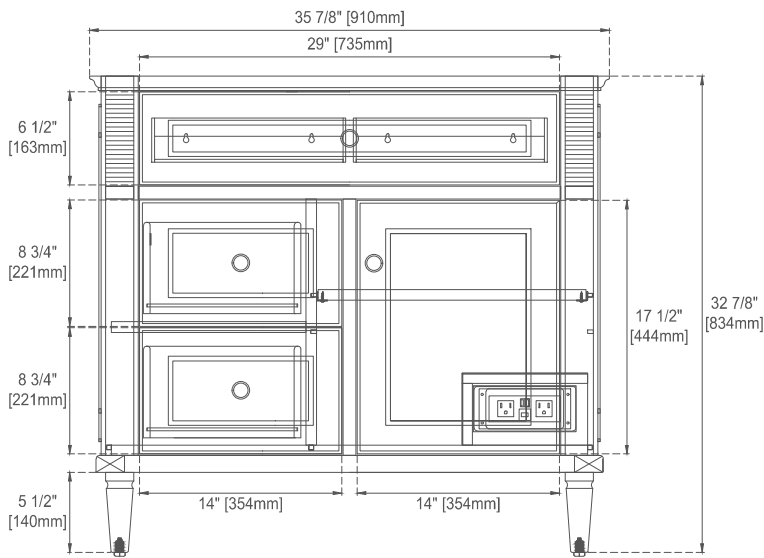

36" LORELAI VANITY
424-V36-BKO 424-V36-WWO
424-V36-BW 424-V36-WLT
424-V36-LNO

JAMES MARTIN
VANITIES

Features and Materials

Solids: BKO/BW-Yellow Poplar; LNO/WWO-Ash; WLT-Rubberwood
Veneers: LNO/WWO-Ash; WLT-Walnut
Panels: Plywood
Installation Type: Floor Standing
Number of Basins: One
Vanity Top Included: NO, Optional 3cm Tops Available with Sinks
Basins Included: NO
Overflow: Yes, front
Number of Doors: One
Number of Drawers: Two
Number of Tip Outs: Two
USB/Power Component: YES (ETL5011080)
Cord Length: 6'6"
Bamboo Storage Tray: YES
Assembly Required: NO
Drawer Box Material and Construction: 12mm Plywood/English Dovetail Joinery
Hardware Material and Finish: Zinc Alloy, BW/WWO - Brushed Nickel Color; BKO/LNO/WLT - Champagne Brass Color
Fits Drain Hole Size: 1-3/4"
Full Extension, Soft Close Glides
European Soft Close Hinges
Aluminum Laminate Drawer Liners

Dimension

Width: 35-7/8"
Depth: 23-1/2"
Height: 32-7/8"
Rough-In Height: 21-1/2"

Visit website for warranty and installation information
www.jamesmartinvanities.com

36" LORELAI VANITY
 424-V36-BKO 424-V36-WWO
 424-V36-BW 424-V36-WLT
 424-V36-LNO

JAMES MARTIN
VANITIES

Knob

Top View

Bamboo Drawer Organizer
 In the Bottom Drawer

Front View

All dimensions are nominal

Diagrams are of cabinet only—James Martin Optional Countertops and sinks are not shown