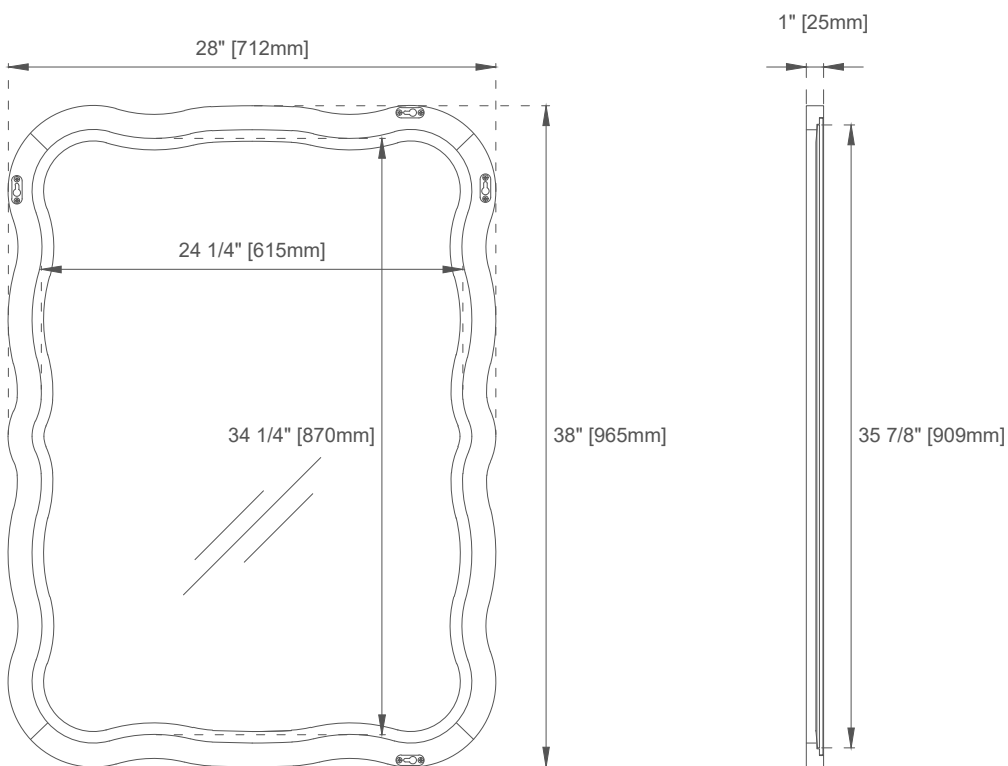

28" ROWYN MIRROR

246-M28-CBO

246-M28-NAT

JAMES MARTIN
VANITIES

Features and Materials

Solids: Ash

Panels: Plywood

Installation Type: Wall Mounted

Bevel on Mirror: 1"

Dimension

Width: 28"

Depth: 1"

Height: 38"

Visit website for warranty and installation information
www.jamesmartinvanities.com

28" ROWYN MIRROR

246-M28-CBO

246-M28-NAT

JAMES MARTIN VANITIES

Top View

Front View

Side View

All dimensions are nominal

Visit website for warranty and installation information
www.jamesmartinvanities.com