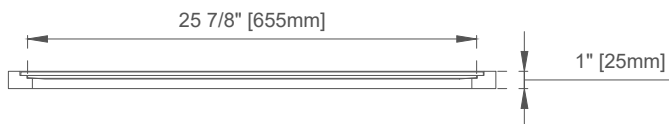

28" ROWYN MIRROR

246-M28-CBO

246-M28-NAT

JAMES MARTIN
VANITIES

Features and Materials

Solids: Ash

Panels: Plywood

Installation Type: Wall Mounted

Bevel on Mirror: 1"

Dimension

Width: 28"

Depth: 1"

Height: 38"

Visit website for warranty and installation information
www.jamesmartinvanities.com

28" ROWYN MIRROR

246-M28-CBO

246-M28-NAT

JAMES MARTIN VANITIES

Top View

Front View

Side View

All dimensions are nominal

Visit website for warranty and installation information
www.jamesmartinvanities.com