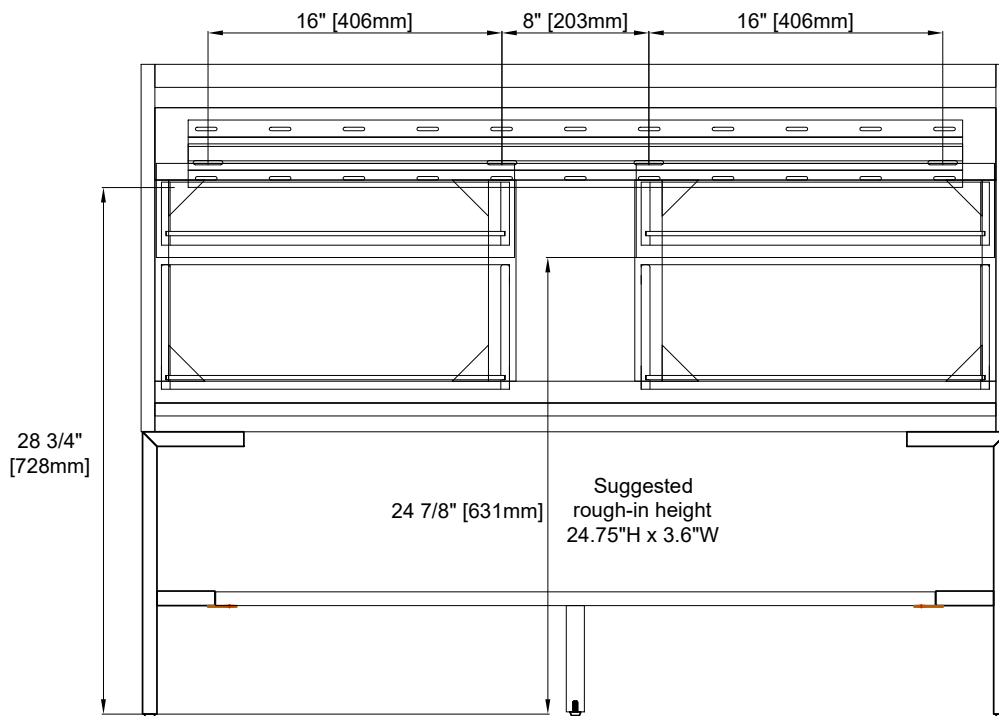

##### Cabinet Only

Width: 47-1/4"

Depth: 18-1/8"

Height: 20"

Rough-In Height: 24-7/8"

##### With Base

Width: 47-1/4"

Depth: 18-1/8"

Height: 35-3/8"

## VANITIES

47.3" MANTOVA VANITY+OPTIONAL BASE (SOLD SEPARATELY)

805-V47.3-GW  
805-V47.3-WLT

805-B18.1-BNK  
805-B18.1-MBK  
805-B18.1-CB

Side View

Back View

All dimensions are nominal

Diagrams are of cabinet and base only—James Martin Optional integrated sinktops are not shown