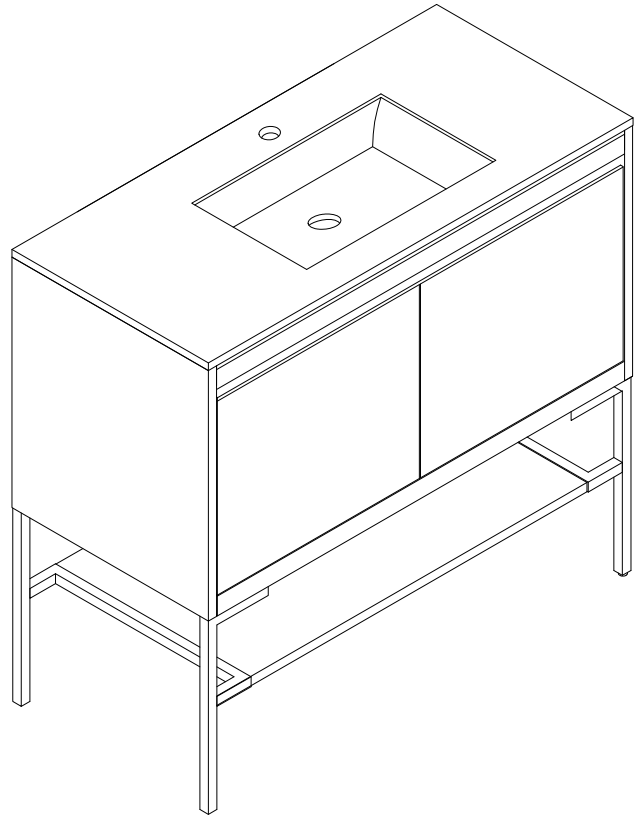

### 47.3" MANTOVA VANITY+OPTIONAL BASE (SOLD SEPARATELY)

805-V47.3-GW  
805-V47.3-WLT

805-B18.1-BNK  
805-B18.1-MBK  
805-B18.1-CB

Shown with Sinktop - sold separately

#### Features and Materials

Solids: Yellow Poplar

Metal Material: 304 Stainless Steel

Veneers: WLT-Walnut

Panels: Plywood

Number of Drawers: Four (Two Internal)

Bamboo Organizer

Drawer Material and Construction: Plywood with English Dovetail

##### With Base

Width: 47-1/4"

Depth: 18-1/8"

Height: 35-3/8"