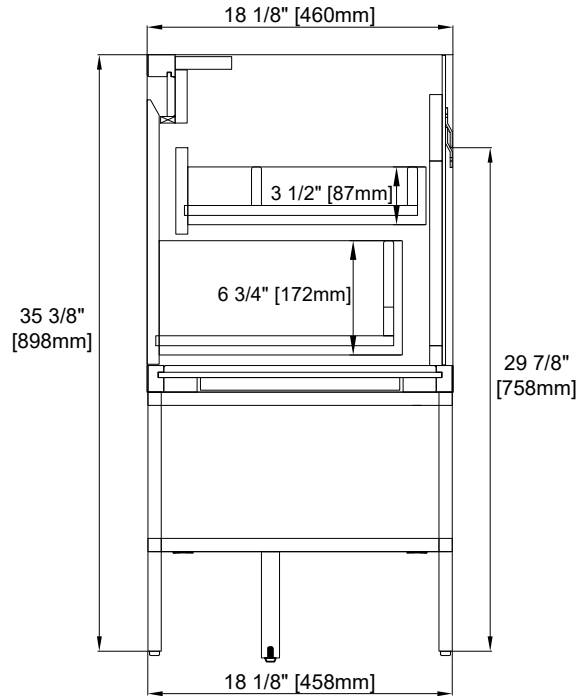

##### Cabinet Only

Width: 47-1/4"

Depth: 18-1/8"

Height: 20"

Rough-In Height: 24-7/8"

##### With Base

Width: 47-1/4"

Depth: 18-1/8"

Height: 35-3/8"

### 47.3" MANTOVA VANITY+OPTIONAL BASE (SOLD SEPARATELY)

805-V47.3-GW  
805-V47.3-WLT

805-B18.1-BNK  
805-B18.1-MBK  
805-B18.1-CB

Front View

All dimensions are nominal

Diagrams are of cabinet and base only—James Martin Optional integrated sinktops are not shown

## VANITIES

47.3" MANTOVA VANITY+OPTIONAL BASE (SOLD SEPARATELY)

805-V47.3-GW  
805-V47.3-WLT

805-B18.1-BNK  
805-B18.1-MBK  
805-B18.1-CB

Side View

Back View

All dimensions are nominal

Diagrams are of cabinet and base only—James Martin Optional integrated sinktops are not shown