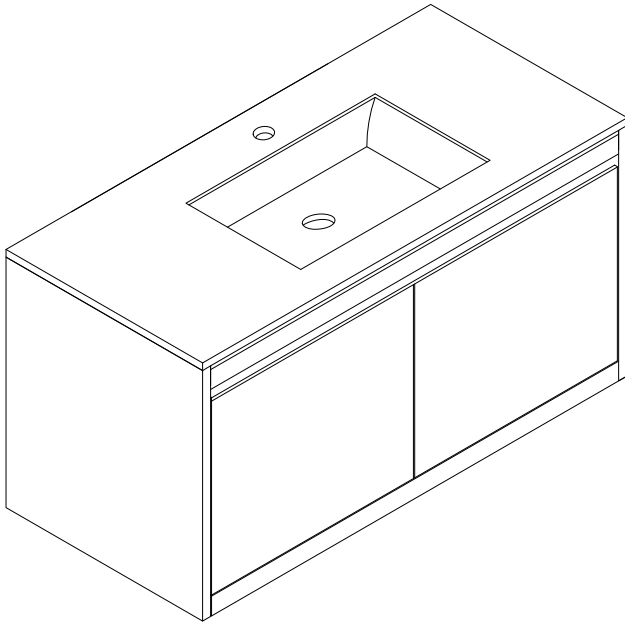

### 47.3" MANTOVA VANITY+OPTIONAL BASE (SOLD SEPARATELY)

805-V47.3-GW  
805-V47.3-WLT

805-B18.1-BNK  
805-B18.1-MBK  
805-B18.1-CB

Shown with Sinktop - sold separately

##### Cabinet Only

Width: 47-1/4"

Depth: 18-1/8"

Height: 20"

Rough-In Height: 24-7/8"

##### With Base

Width: 47-1/4"

Depth: 18-1/8"

Height: 35-3/8"