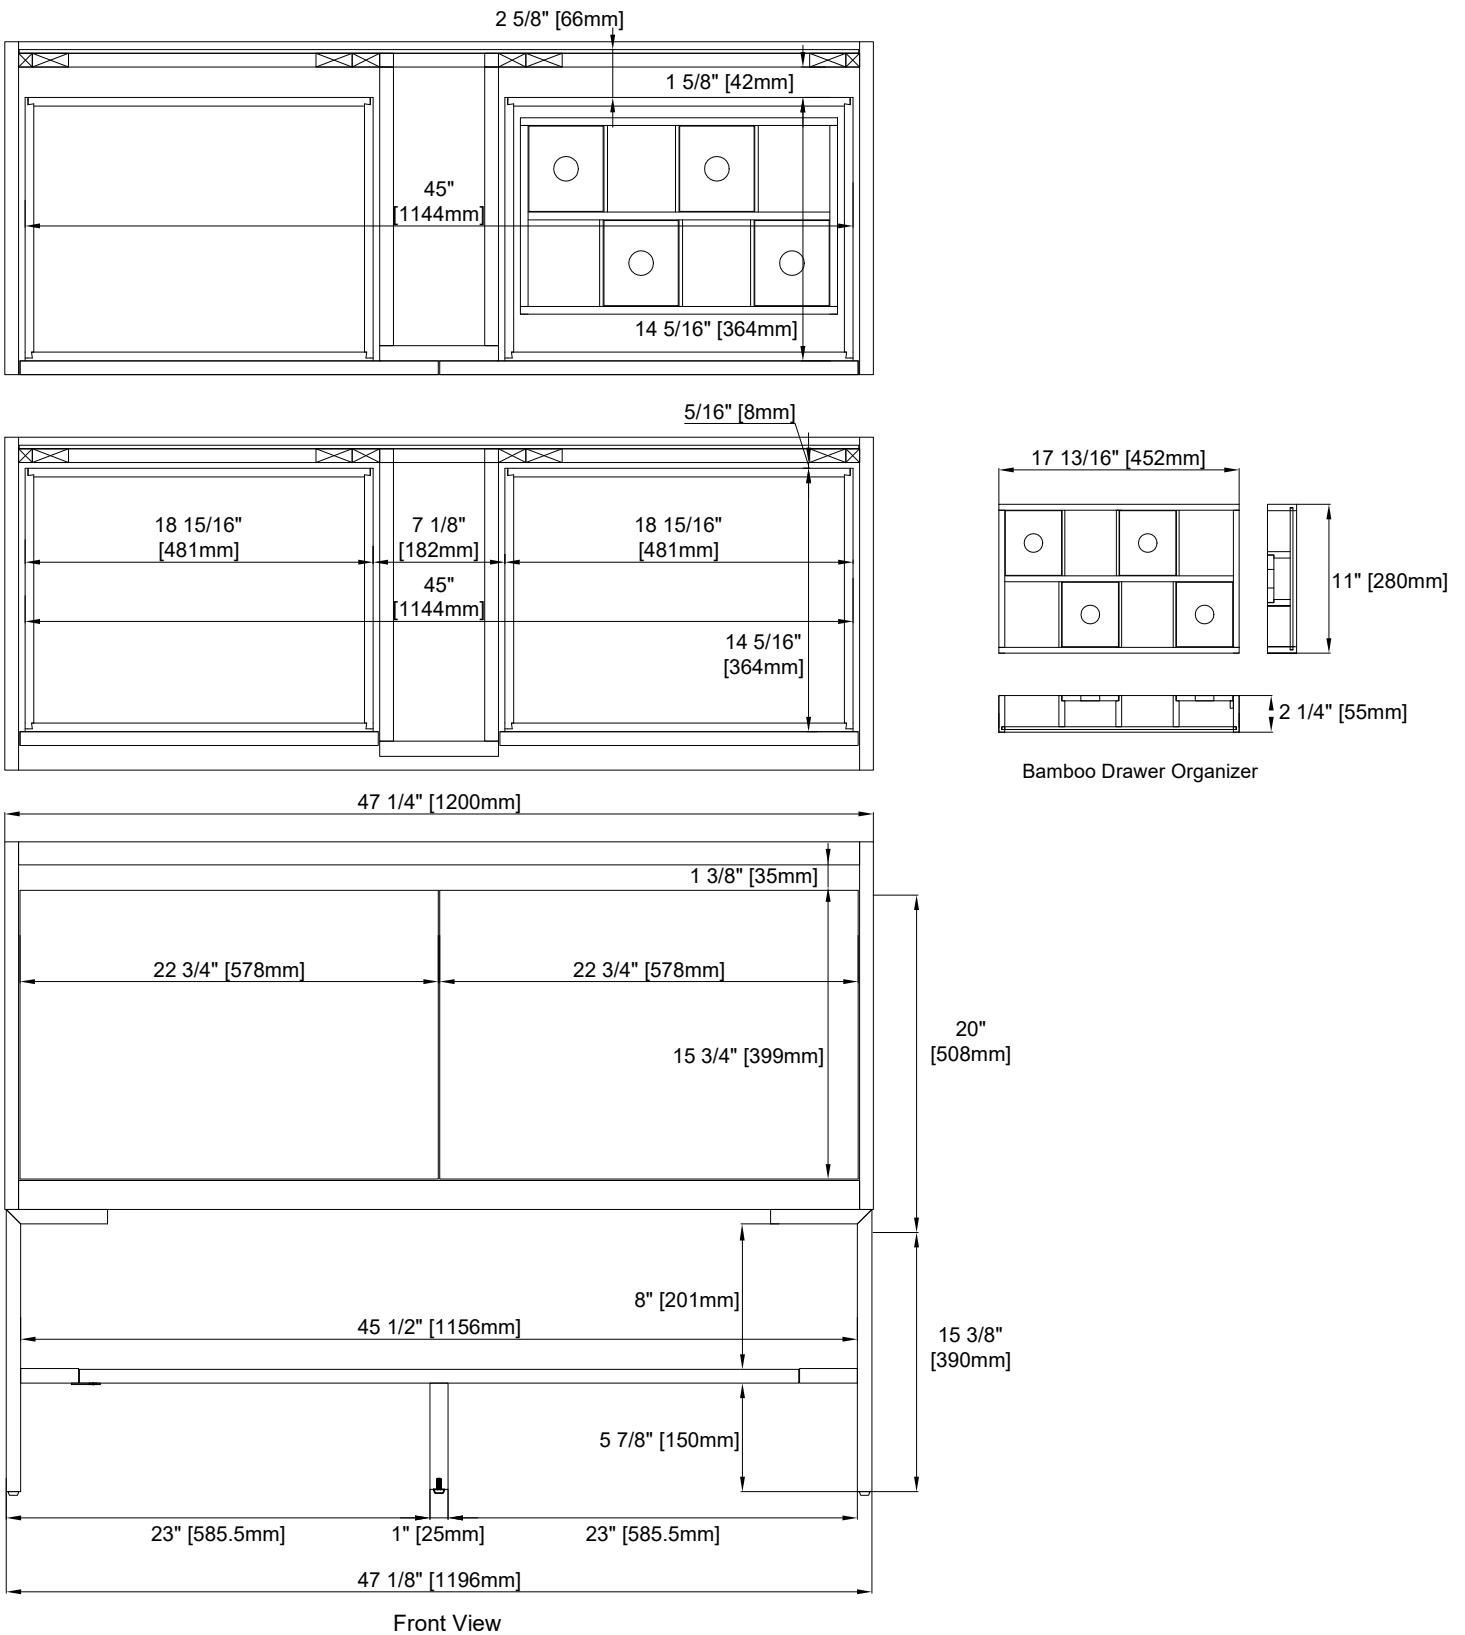

JAMES MARTIN

VANITIES

47.3" MANTOVA VANITY+OPTIONAL BASE (SOLD SEPARATELY)

805-V47.3-GW
805-V47.3-WLT

805-B18.1-BNK
805-B18.1-MBK
805-B18.1-CB

Front View

All dimensions are nominal

Diagrams are of cabinet and base only—James Martin Optional integrated sinktops are not shown

Visit website for warranty and installation information
www.jamesmartinvanities.com