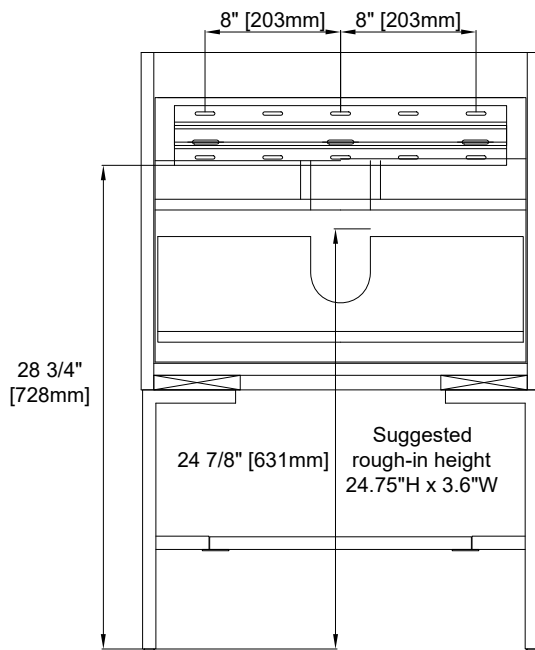

### Overall Dimensions

#### Cabinet Only

Width: 23-5/8"

Depth: 18-1/8"

Height: 20"

Rough-In Height: 24-7/8"

#### With Base

Width: 23-5/8"

Depth: 18-1/8"

Height: 35-3/8"

## 23.6" MANTOVA VANITY + OPTIONAL BASE (SOLD SEPARATELY)

805-V23.6-GW  
805-V23.6-WLT

805-B18.1-BNK  
805-B18.1-MBK  
805-B18.1-CB

Side View

Back View

All dimensions are nominal

Diagrams are of cabinet and base only—James Martin Optional integrated sinktops are not shown