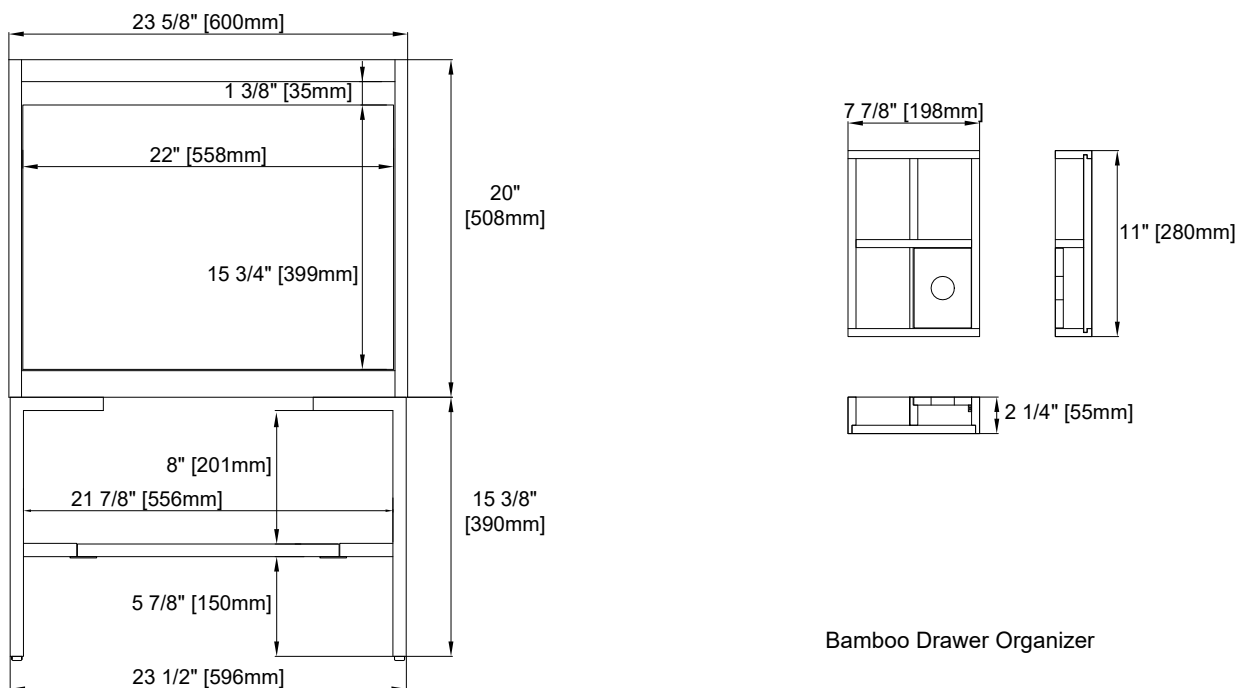

### Overall Dimensions

#### Cabinet Only

Width: 23-5/8"

Depth: 18-1/8"

Height: 20"

Rough-In Height: 24-7/8"

#### With Base

Width: 23-5/8"

Depth: 18-1/8"

Height: 35-3/8"

## 23.6" MANTOVA VANITY + OPTIONAL BASE (SOLD SEPARATELY)

805-V23.6-GW  
805-V23.6-WLT

805-B18.1-BNK  
805-B18.1-MBK  
805-B18.1-CB

Top View

Bamboo Drawer Organizer

Front View

All dimensions are nominal

Diagrams are of cabinet and base only—James Martin Optional integrated sinktops are not shown