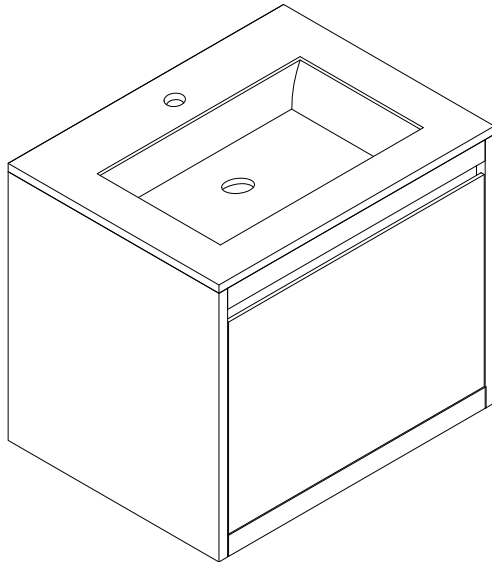

## 23.6" MANTOVA VANITY + OPTIONAL BASE (SOLD SEPARATELY)

805-V23.6-GW  
805-V23.6-WLT

805-B18.1-BNK  
805-B18.1-MBK  
805-B18.1-CB

Shown with Sinktop - sold separately

#### Cabinet Only

Width: 23-5/8"

Depth: 18-1/8"

Height: 20"

Rough-In Height: 24-7/8"

#### With Base

Width: 23-5/8"

Depth: 18-1/8"

Height: 35-3/8"