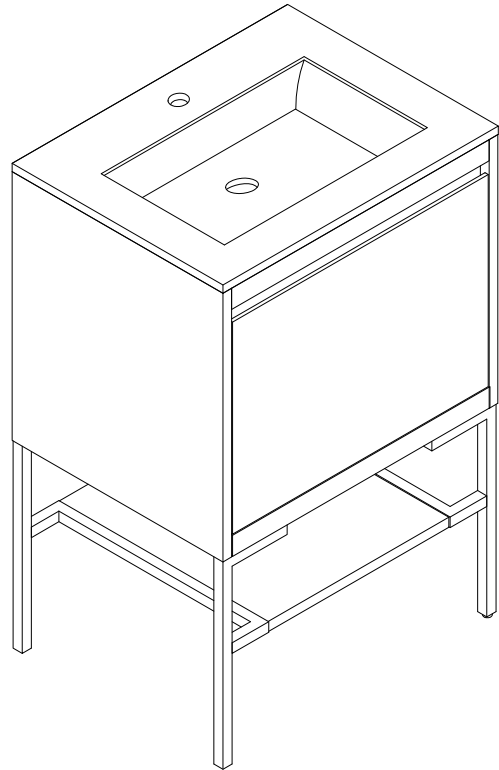

## 23.6" MANTOVA VANITY + OPTIONAL BASE (SOLD SEPARATELY)

805-V23.6-GW  
805-V23.6-WLT

805-B18.1-BNK  
805-B18.1-MBK  
805-B18.1-CB

Shown with Sinktop - sold separately

### Features and Materials

Solids: Yellow Poplar

Veneers: WLT- Walnut

Panels: Plywood

Number of Drawers: Two (one internal)

Drawer Material and Construction: Plywood with English Dovetail joinery

Bamboo Organizer

#### Cabinet Only

Width: 23-5/8"

Depth: 18-1/8"

Height: 20"

Rough-In Height: 24-7/8"

#### With Base

Width: 23-5/8"

Depth: 18-1/8"

Height: 35-3/8"