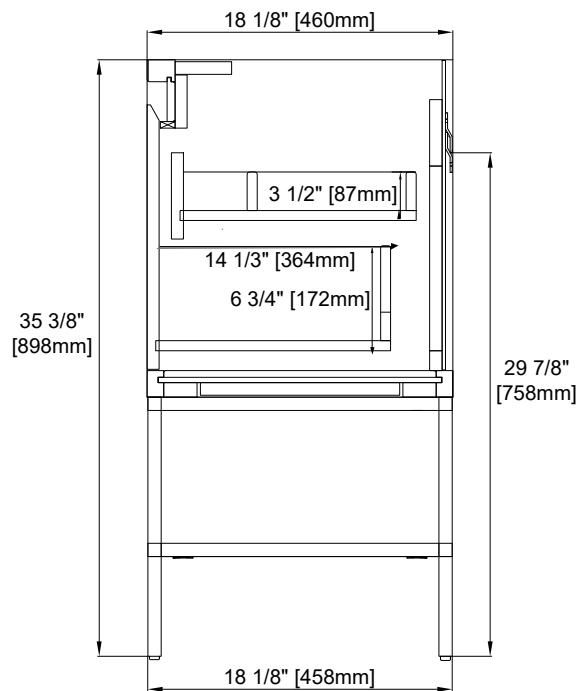

JAMES MARTIN VANITIES

23.6" MANTOVA VANITY + OPTIONAL BASE (SOLD SEPARATELY)

805-V23.6-GW
805-V23.6-WLT

805-B18.1-BNK
805-B18.1-MBK
805-B18.1-CB

Side View