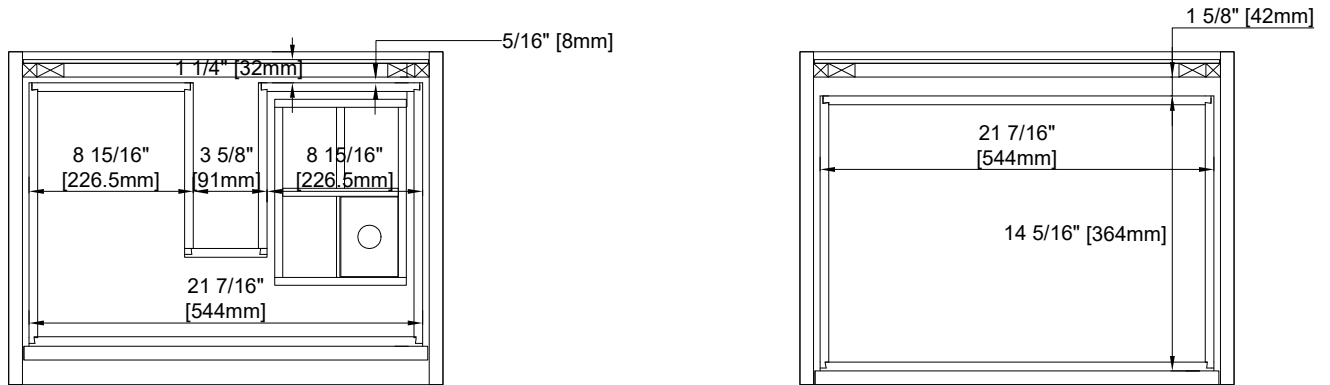

### Overall Dimensions

#### Cabinet Only

Width: 23-5/8"

Depth: 18-1/8"

Height: 20"

Rough-In Height: 24-7/8"

#### With Base

Width: 23-5/8"

Depth: 18-1/8"

Height: 35-3/8"

## 23.6" MANTOVA VANITY + OPTIONAL BASE (SOLD SEPARATELY)

805-V23.6-GW  
805-V23.6-WLT

805-B18.1-BNK  
805-B18.1-MBK  
805-B18.1-CB

Top View

Bamboo Drawer Organizer

Front View

All dimensions are nominal

Diagrams are of cabinet and base only—James Martin Optional integrated sinktops are not shown