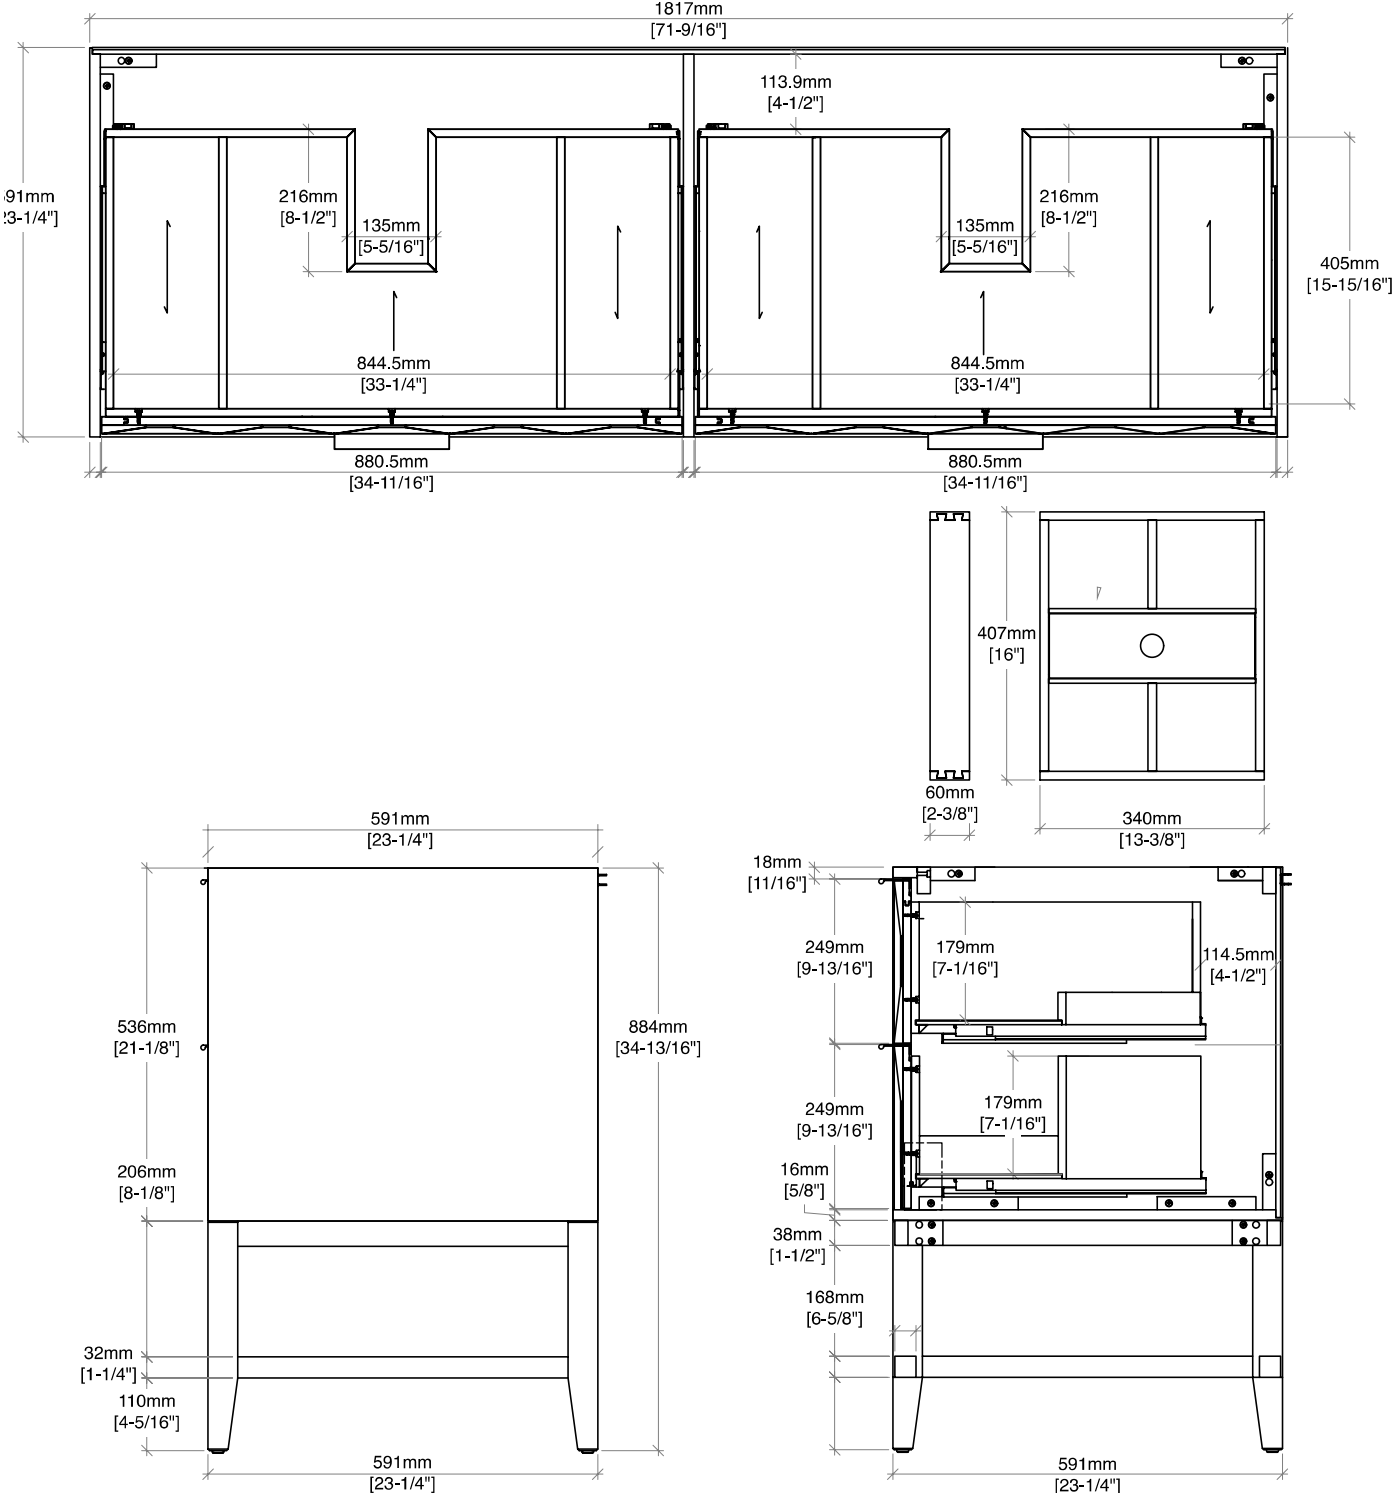

72" Emmeline Double Vanity

D100-V72-CSN

Details and Features

Solids: Ash
 Veneers: Ash
 Panels: Marine MDF
 Installation Type: Free-standing
 Number of Doors: 0
 Number of Drawers: 4
 Assembly Required: No
 Removable organizer with aluminum laminate liner
 Drawer Boxes: Ash veneer over Marine MDF
 English Dovetail joinery
 Aluminum Laminate Drawer Liners
 Hardware Finish: Champagne Brass
 Full Extension, Soft Close Glides
 Vanity Top: Optional 3cm Tops
 Number of Basins: 2
 (included with optional countertop purchase)

Dimensions

Width: 71-9/16" (1817mm)
 Depth: 23-1/4" (591mm)
 Height: 34-13/16" (884 mm)
 Rough-In: 21-11/16" (551mm)

72" Emmeline Double Vanity

D100-V72-CSN

All dimensions and specifications are nominal and may vary. Use actual products for accuracy in critical situations.
 Diagrams are of cabinets only – James Martin Optional Countertops and sinks are not shown.

72" Emmeline Double Vanity

D100-V72-CSN

All dimensions and specifications are nominal and may vary. Use actual products for accuracy in critical situations. Diagrams are of cabinets only – James Martin Optional Countertops and sinks are not shown.