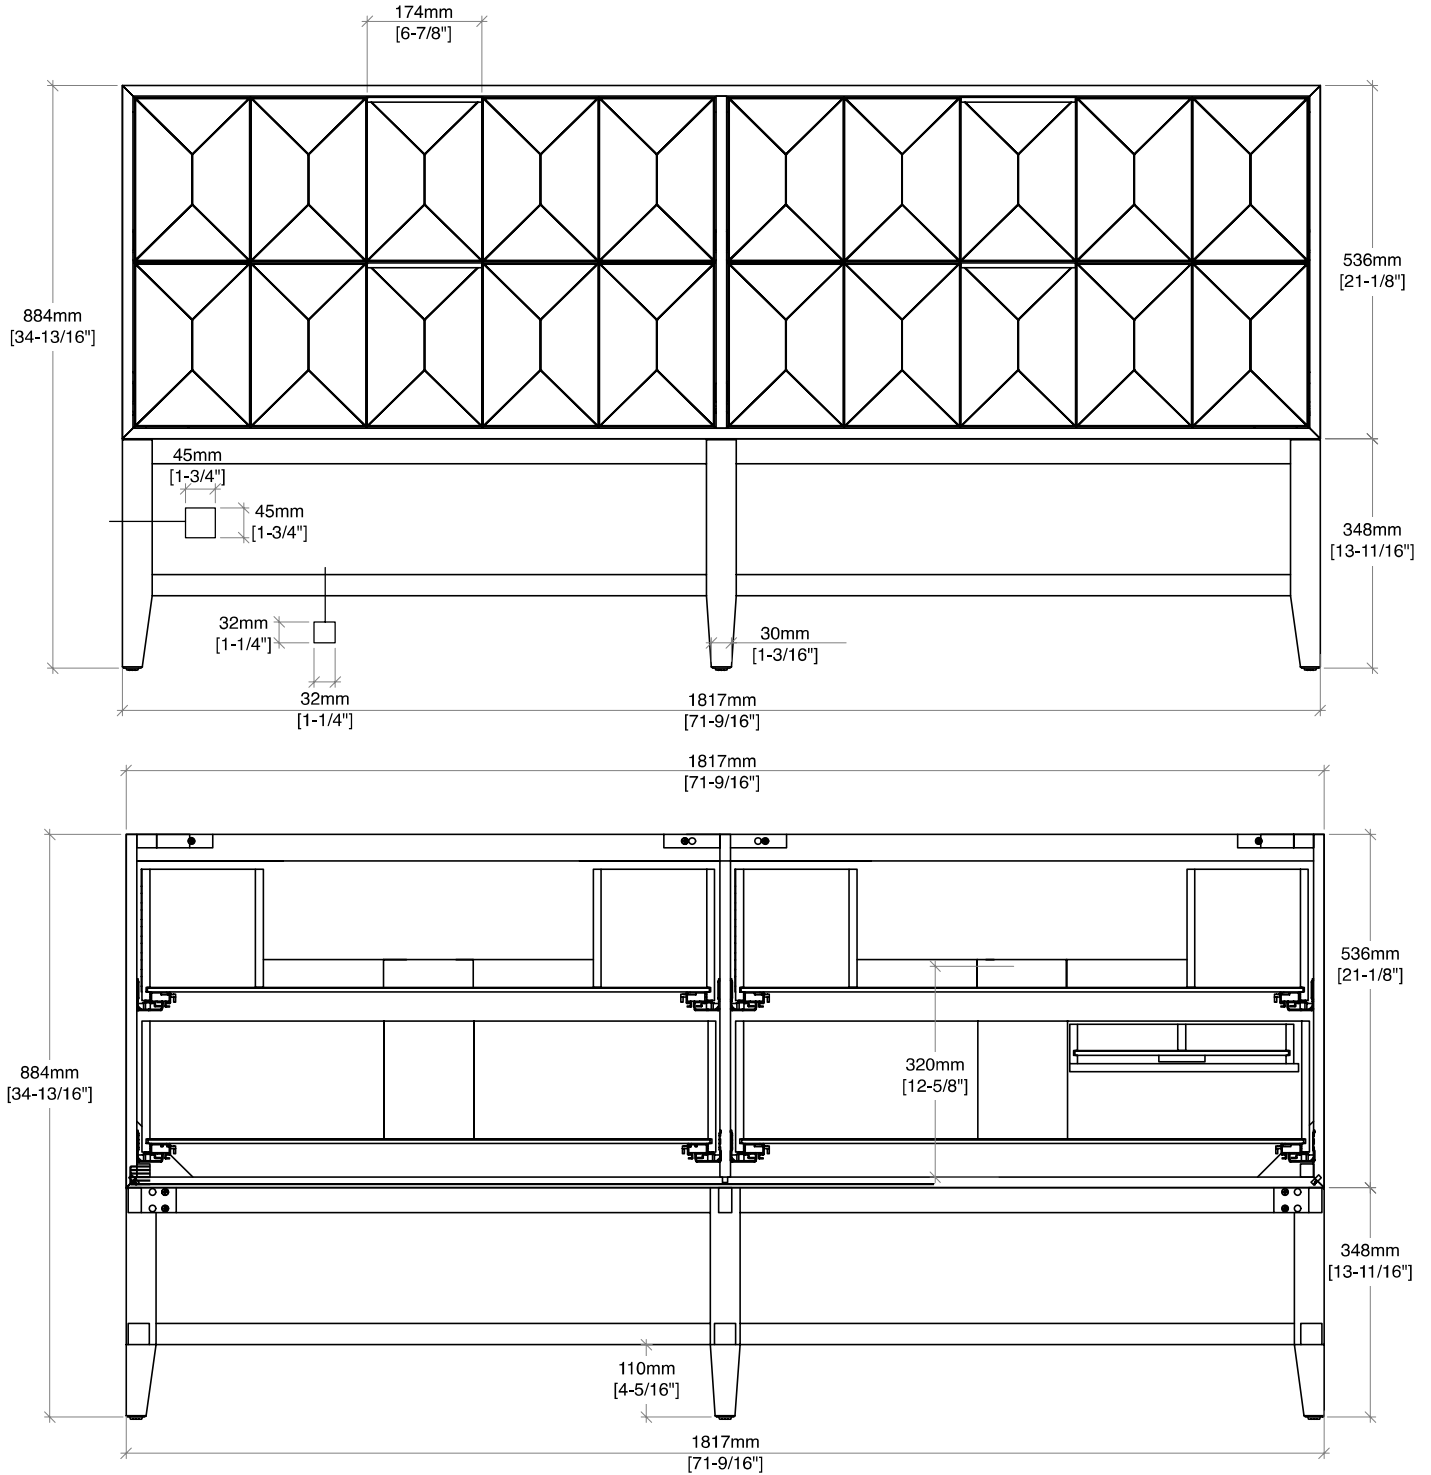

72" Emmeline Double Vanity

D100-V72-CSN

Details and Features

Solids: Ash
 Veneers: Ash
 Panels: Marine MDF
 Installation Type: Free-standing
 Number of Doors: 0
 Number of Drawers: 4
 Assembly Required: No
 Removable organizer with aluminum laminate liner
 Drawer Boxes: Ash veneer over Marine MDF
 English Dovetail joinery
 Aluminum Laminate Drawer Liners
 Hardware Finish: Champagne Brass
 Full Extension, Soft Close Glides
 Vanity Top: Optional 3cm Tops
 Number of Basins: 2
 (included with optional countertop purchase)

Dimensions

Width: 71-9/16" (1817mm)
 Depth: 23-1/4" (591mm)
 Height: 34-13/16" (884 mm)
 Rough-In: 21-11/16" (551mm)

72" Emmeline Double Vanity

D100-V72-CSN

All dimensions and specifications are nominal and may vary. Use actual products for accuracy in critical situations.
 Diagrams are of cabinets only – James Martin Optional Countertops and sinks are not shown.

72" Emmeline Double Vanity

D100-V72-CSN

All dimensions and specifications are nominal and may vary. Use actual products for accuracy in critical situations. Diagrams are of cabinets only – James Martin Optional Countertops and sinks are not shown.