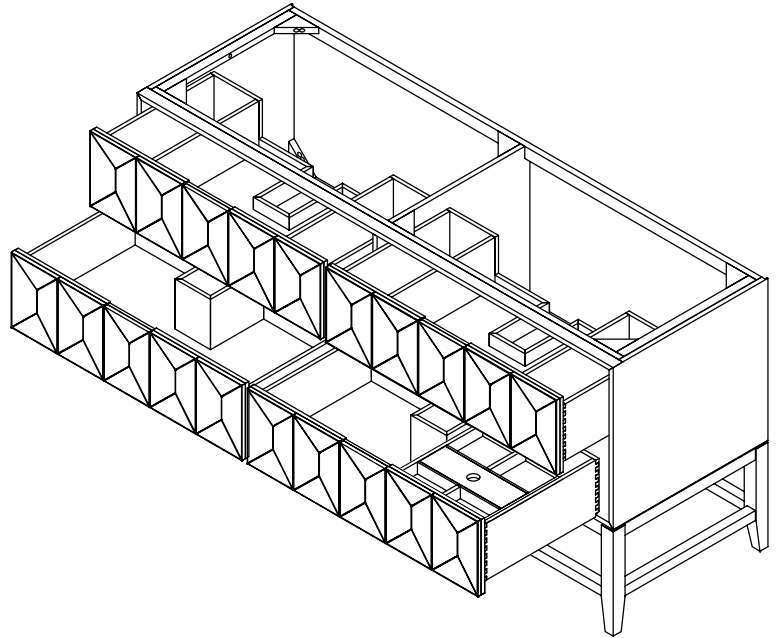

72" Emmeline Double Vanity

D100-V72-CSN

Details and Features

Solids: Ash
 Veneers: Ash
 Panels: Marine MDF
 Installation Type: Free-standing
 Number of Doors: 0
 Number of Drawers: 4
 Assembly Required: No
 Removable organizer with aluminum laminate liner
 Drawer Boxes: Ash veneer over Marine MDF
 English Dovetail joinery
 Aluminum Laminate Drawer Liners
 Hardware Finish: Champagne Brass
 Full Extension, Soft Close Glides
 Vanity Top: Optional 3cm Tops
 Number of Basins: 2
 (included with optional countertop purchase)

Dimensions

Width: 71-9/16" (1817mm)
 Depth: 23-1/4" (591mm)
 Height: 34-13/16" (884 mm)
 Rough-In: 21-11/16" (551mm)

72" Emmeline Double Vanity

D100-V72-CSN

All dimensions and specifications are nominal and may vary. Use actual products for accuracy in critical situations.
 Diagrams are of cabinets only – James Martin Optional Countertops and sinks are not shown.

72" Emmeline Double Vanity

D100-V72-CSN

All dimensions and specifications are nominal and may vary. Use actual products for accuracy in critical situations. Diagrams are of cabinets only – James Martin Optional Countertops and sinks are not shown.