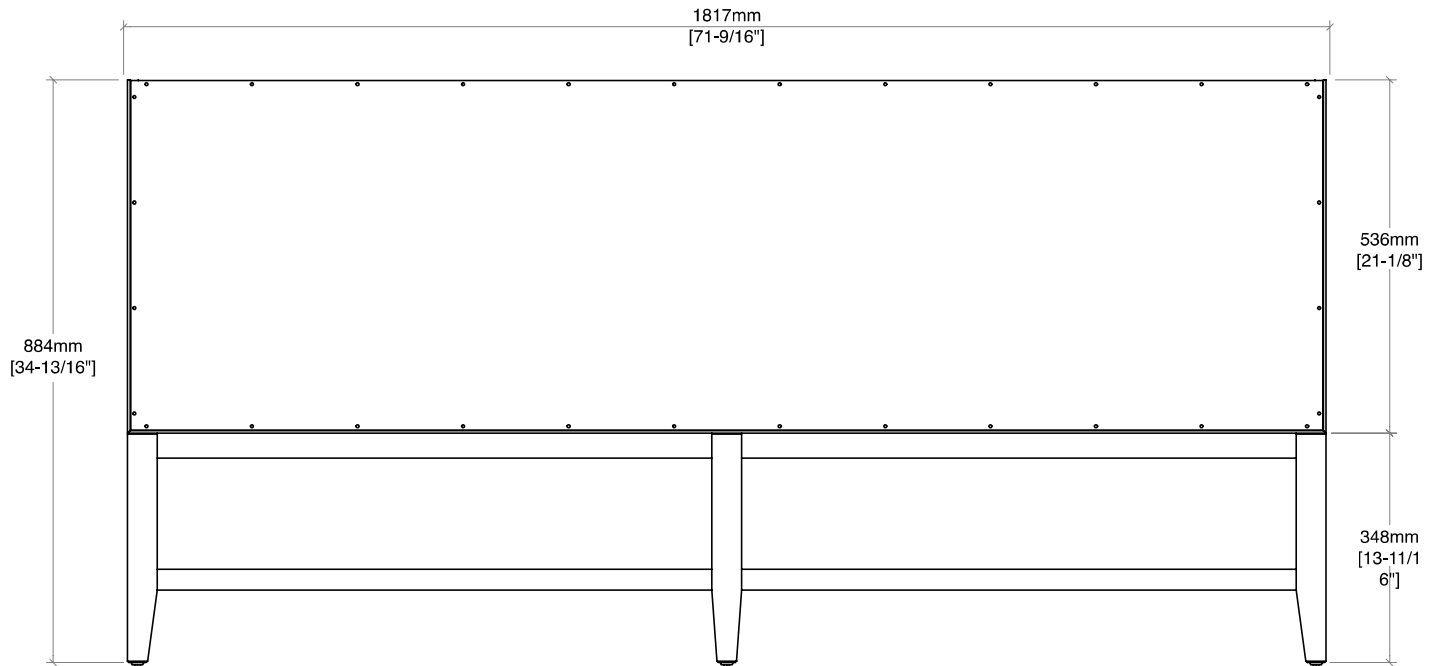

72" Emmeline Double Vanity

D100-V72-CSN

Details and Features

Solids: Ash
 Veneers: Ash
 Panels: Marine MDF
 Installation Type: Free-standing
 Number of Doors: 0
 Number of Drawers: 4
 Assembly Required: No
 Removable organizer with aluminum laminate liner
 Drawer Boxes: Ash veneer over Marine MDF
 English Dovetail joinery
 Aluminum Laminate Drawer Liners
 Hardware Finish: Champagne Brass
 Full Extension, Soft Close Glides
 Vanity Top: Optional 3cm Tops
 Number of Basins: 2
 (included with optional countertop purchase)

Dimensions

Width: 71-9/16" (1817mm)
 Depth: 23-1/4" (591mm)
 Height: 34-13/16" (884 mm)
 Rough-In: 21-11/16" (551mm)

72" Emmeline Double Vanity

D100-V72-CSN

All dimensions and specifications are nominal and may vary. Use actual products for accuracy in critical situations.
 Diagrams are of cabinets only – James Martin Optional Countertops and sinks are not shown.

72" Emmeline Double Vanity

D100-V72-CSN

All dimensions and specifications are nominal and may vary. Use actual products for accuracy in critical situations. Diagrams are of cabinets only – James Martin Optional Countertops and sinks are not shown.