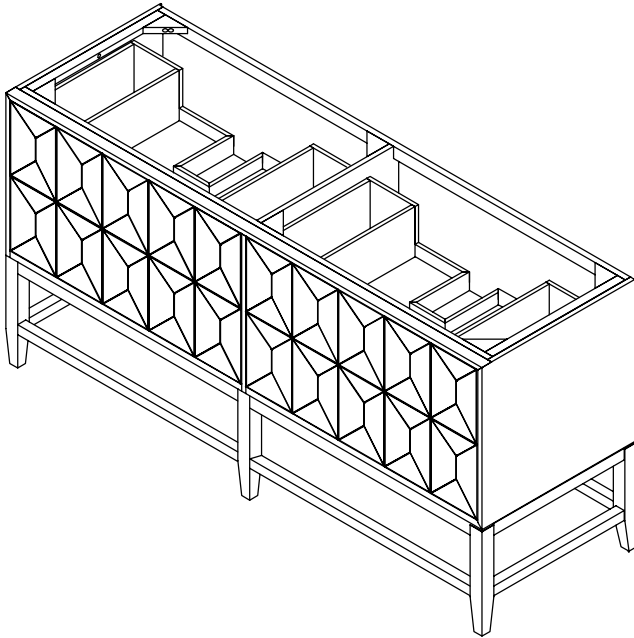

72" Emmeline Double Vanity

D100-V72-CSN

Details and Features

Solids: Ash
 Veneers: Ash
 Panels: Marine MDF
 Installation Type: Free-standing
 Number of Doors: 0
 Number of Drawers: 4
 Assembly Required: No
 Removable organizer with aluminum laminate liner
 Drawer Boxes: Ash veneer over Marine MDF
 English Dovetail joinery
 Aluminum Laminate Drawer Liners
 Hardware Finish: Champagne Brass
 Full Extension, Soft Close Glides
 Vanity Top: Optional 3cm Tops
 Number of Basins: 2
 (included with optional countertop purchase)

Dimensions

Width: 71-9/16" (1817mm)
 Depth: 23-1/4" (591mm)
 Height: 34-13/16" (884 mm)
 Rough-In: 21-11/16" (551mm)

72" Emmeline Double Vanity

D100-V72-CSN

All dimensions and specifications are nominal and may vary. Use actual products for accuracy in critical situations.
 Diagrams are of cabinets only – James Martin Optional Countertops and sinks are not shown.

72" Emmeline Double Vanity

D100-V72-CSN

All dimensions and specifications are nominal and may vary. Use actual products for accuracy in critical situations. Diagrams are of cabinets only – James Martin Optional Countertops and sinks are not shown.