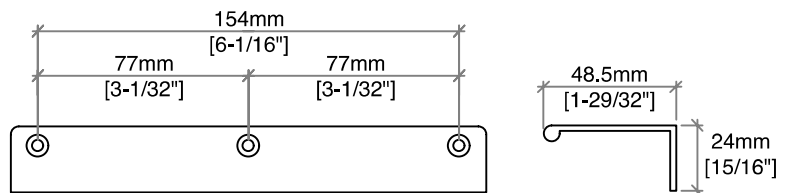

72" Emmeline Double Vanity

D100-V72-CSN

Details and Features

Solids: Ash
 Veneers: Ash
 Panels: Marine MDF
 Installation Type: Free-standing
 Number of Doors: 0
 Number of Drawers: 4
 Assembly Required: No
 Removable organizer with aluminum laminate liner
 Drawer Boxes: Ash veneer over Marine MDF
 English Dovetail joinery
 Aluminum Laminate Drawer Liners
 Hardware Finish: Champagne Brass
 Full Extension, Soft Close Glides
 Vanity Top: Optional 3cm Tops
 Number of Basins: 2
 (included with optional countertop purchase)

Dimensions

Width: 71-9/16" (1817mm)
 Depth: 23-1/4" (591mm)
 Height: 34-13/16" (884 mm)
 Rough-In: 21-11/16" (551mm)

72" Emmeline Double Vanity

D100-V72-CSN

All dimensions and specifications are nominal and may vary. Use actual products for accuracy in critical situations.
 Diagrams are of cabinets only – James Martin Optional Countertops and sinks are not shown.

72" Emmeline Double Vanity

D100-V72-CSN

All dimensions and specifications are nominal and may vary. Use actual products for accuracy in critical situations. Diagrams are of cabinets only – James Martin Optional Countertops and sinks are not shown.