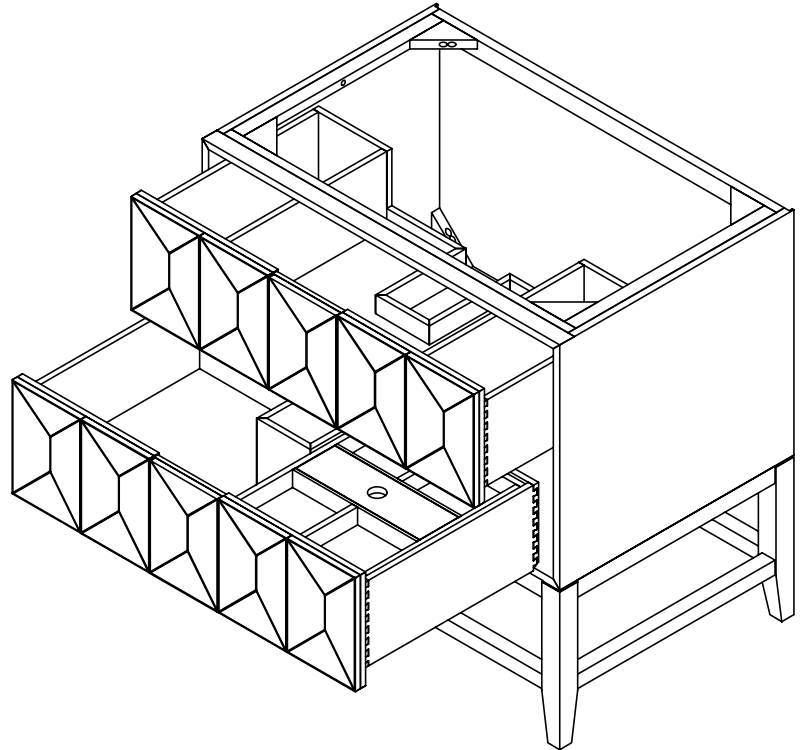

36" Emmeline Single Vanity

D100-V36-CSN

Details and Features

Solids: Ash
 Veneers: Ash
 Panels: Marine MDF
 Installation Type: Free Standing
 Number of Doors: 0
 Number of Drawers: 2
 Assembly Required: No
 Removable organizer with aluminum laminate liner
 Drawer Boxes: Ash veneer over Marine MDF
 English Dovetail joinery
 Aluminum Laminate Drawer Liners
 Hardware Finish: Champagne Brass
 Full Extension, Soft Close Glides
 Vanity Top: Optional 3cm Tops available
 Number of Basins: 1
 (included with optional countertop purchase)

Dimensions

Width: 35-1/2" (902mm)
 Depth: 23-1/4" (591mm)
 Height: 34-13/16" (884 mm)
 Rough-In: 21-11/16" (551mm)

36" Emmeline Single Vanity

D100-V36-CSN

All dimensions and specifications are nominal and may vary. Use actual products for accuracy in critical situations.
Diagrams are of cabinets only – James Martin Optional Countertops and sinks are not shown.

36" Emmeline Single Vanity

D100-V36-CSN

All dimensions and specifications are nominal and may vary. Use actual products for accuracy in critical situations.
 Diagrams are of cabinets only – James Martin Optional Countertops and sinks are not shown.