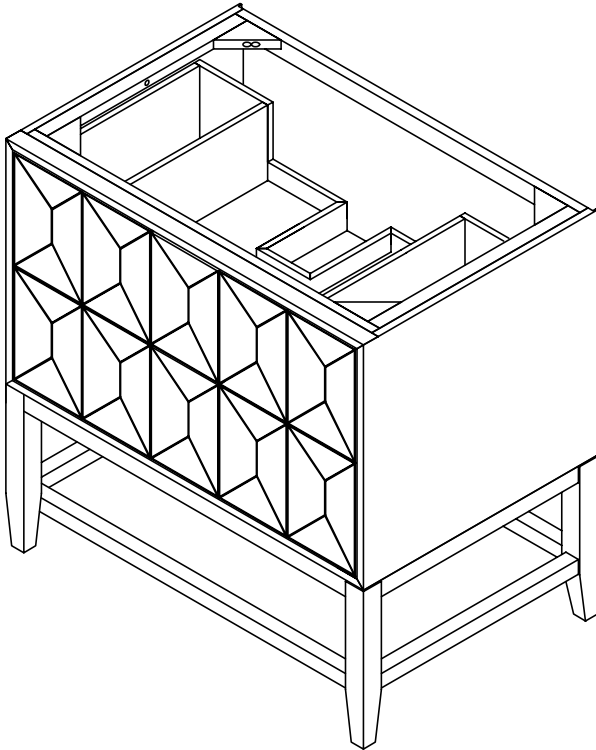

36" Emmeline Single Vanity

D100-V36-CSN

Details and Features

Solids: Ash
 Veneers: Ash
 Panels: Marine MDF
 Installation Type: Free Standing
 Number of Doors: 0
 Number of Drawers: 2
 Assembly Required: No
 Removable organizer with aluminum laminate liner
 Drawer Boxes: Ash veneer over Marine MDF
 English Dovetail joinery
 Aluminum Laminate Drawer Liners
 Hardware Finish: Champagne Brass
 Full Extension, Soft Close Glides
 Vanity Top: Optional 3cm Tops available
 Number of Basins: 1
 (included with optional countertop purchase)

Dimensions

Width: 35-1/2" (902mm)
 Depth: 23-1/4" (591mm)
 Height: 34-13/16" (884 mm)
 Rough-In: 21-11/16" (551mm)

36" Emmeline Single Vanity

D100-V36-CSN

All dimensions and specifications are nominal and may vary. Use actual products for accuracy in critical situations.
Diagrams are of cabinets only – James Martin Optional Countertops and sinks are not shown.

36" Emmeline Single Vanity

D100-V36-CSN

All dimensions and specifications are nominal and may vary. Use actual products for accuracy in critical situations.
 Diagrams are of cabinets only – James Martin Optional Countertops and sinks are not shown.