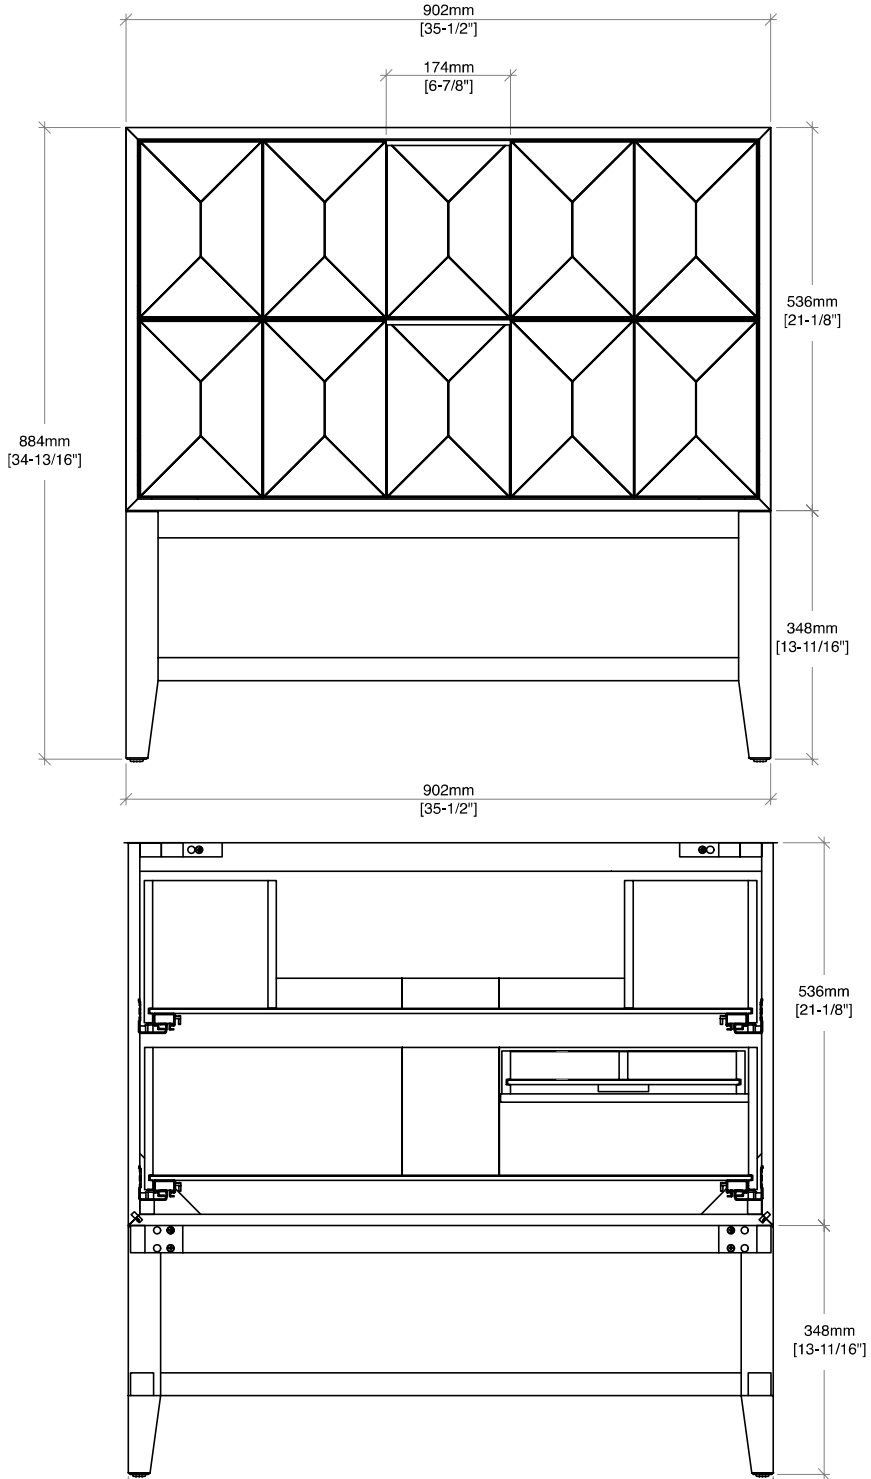

36" Emmeline Single Vanity

D100-V36-CSN

Details and Features

Solids: Ash
 Veneers: Ash
 Panels: Marine MDF
 Installation Type: Free Standing
 Number of Doors: 0
 Number of Drawers: 2
 Assembly Required: No
 Removable organizer with aluminum laminate liner
 Drawer Boxes: Ash veneer over Marine MDF
 English Dovetail joinery
 Aluminum Laminate Drawer Liners
 Hardware Finish: Champagne Brass
 Full Extension, Soft Close Glides
 Vanity Top: Optional 3cm Tops available
 Number of Basins: 1
 (included with optional countertop purchase)

Dimensions

Width: 35-1/2" (902mm)
 Depth: 23-1/4" (591mm)
 Height: 34-13/16" (884 mm)
 Rough-In: 21-11/16" (551mm)

36" Emmeline Single Vanity

D100-V36-CSN

All dimensions and specifications are nominal and may vary. Use actual products for accuracy in critical situations.
Diagrams are of cabinets only – James Martin Optional Countertops and sinks are not shown.

36" Emmeline Single Vanity

D100-V36-CSN

All dimensions and specifications are nominal and may vary. Use actual products for accuracy in critical situations.
 Diagrams are of cabinets only – James Martin Optional Countertops and sinks are not shown.