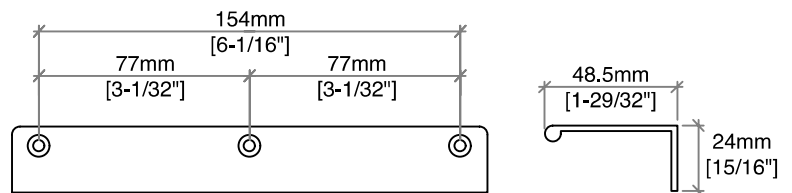

36" Emmeline Single Vanity

D100-V36-CSN

Details and Features

Solids: Ash
 Veneers: Ash
 Panels: Marine MDF
 Installation Type: Free Standing
 Number of Doors: 0
 Number of Drawers: 2
 Assembly Required: No
 Removable organizer with aluminum laminate liner
 Drawer Boxes: Ash veneer over Marine MDF
 English Dovetail joinery
 Aluminum Laminate Drawer Liners
 Hardware Finish: Champagne Brass
 Full Extension, Soft Close Glides
 Vanity Top: Optional 3cm Tops available
 Number of Basins: 1
 (included with optional countertop purchase)

Dimensions

Width: 35-1/2" (902mm)
 Depth: 23-1/4" (591mm)
 Height: 34-13/16" (884 mm)
 Rough-In: 21-11/16" (551mm)

36" Emmeline Single Vanity

D100-V36-CSN

All dimensions and specifications are nominal and may vary. Use actual products for accuracy in critical situations.
Diagrams are of cabinets only – James Martin Optional Countertops and sinks are not shown.

36" Emmeline Single Vanity

D100-V36-CSN

All dimensions and specifications are nominal and may vary. Use actual products for accuracy in critical situations.
 Diagrams are of cabinets only – James Martin Optional Countertops and sinks are not shown.