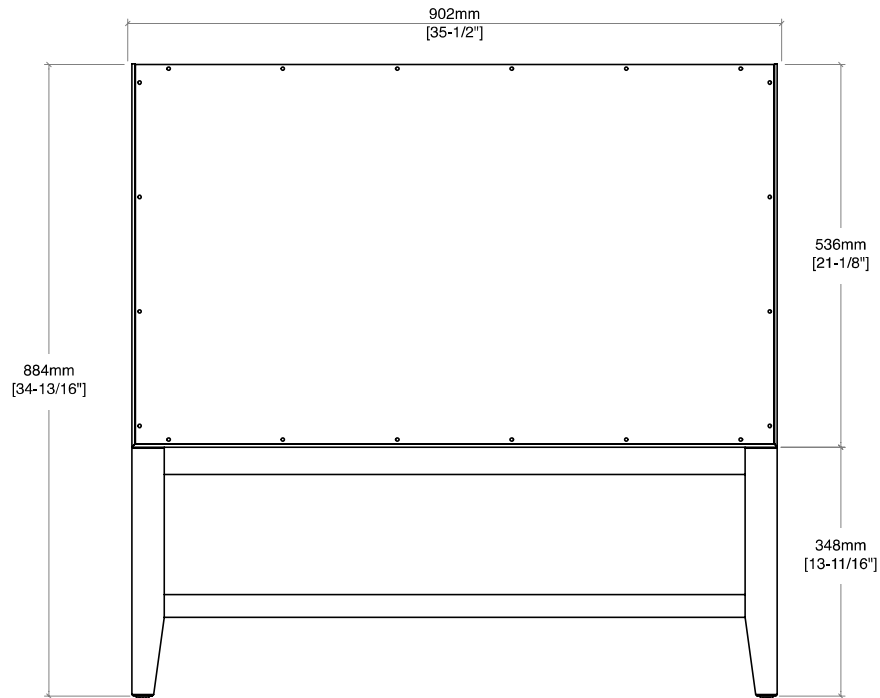

36" Emmeline Single Vanity

D100-V36-CSN

Details and Features

Solids: Ash
 Veneers: Ash
 Panels: Marine MDF
 Installation Type: Free Standing
 Number of Doors: 0
 Number of Drawers: 2
 Assembly Required: No
 Removable organizer with aluminum laminate liner
 Drawer Boxes: Ash veneer over Marine MDF
 English Dovetail joinery
 Aluminum Laminate Drawer Liners
 Hardware Finish: Champagne Brass
 Full Extension, Soft Close Glides
 Vanity Top: Optional 3cm Tops available
 Number of Basins: 1
 (included with optional countertop purchase)

Dimensions

Width: 35-1/2" (902mm)
 Depth: 23-1/4" (591mm)
 Height: 34-13/16" (884 mm)
 Rough-In: 21-11/16" (551mm)

36" Emmeline Single Vanity

D100-V36-CSN

All dimensions and specifications are nominal and may vary. Use actual products for accuracy in critical situations.
Diagrams are of cabinets only – James Martin Optional Countertops and sinks are not shown.

36" Emmeline Single Vanity

D100-V36-CSN

All dimensions and specifications are nominal and may vary. Use actual products for accuracy in critical situations.
 Diagrams are of cabinets only – James Martin Optional Countertops and sinks are not shown.