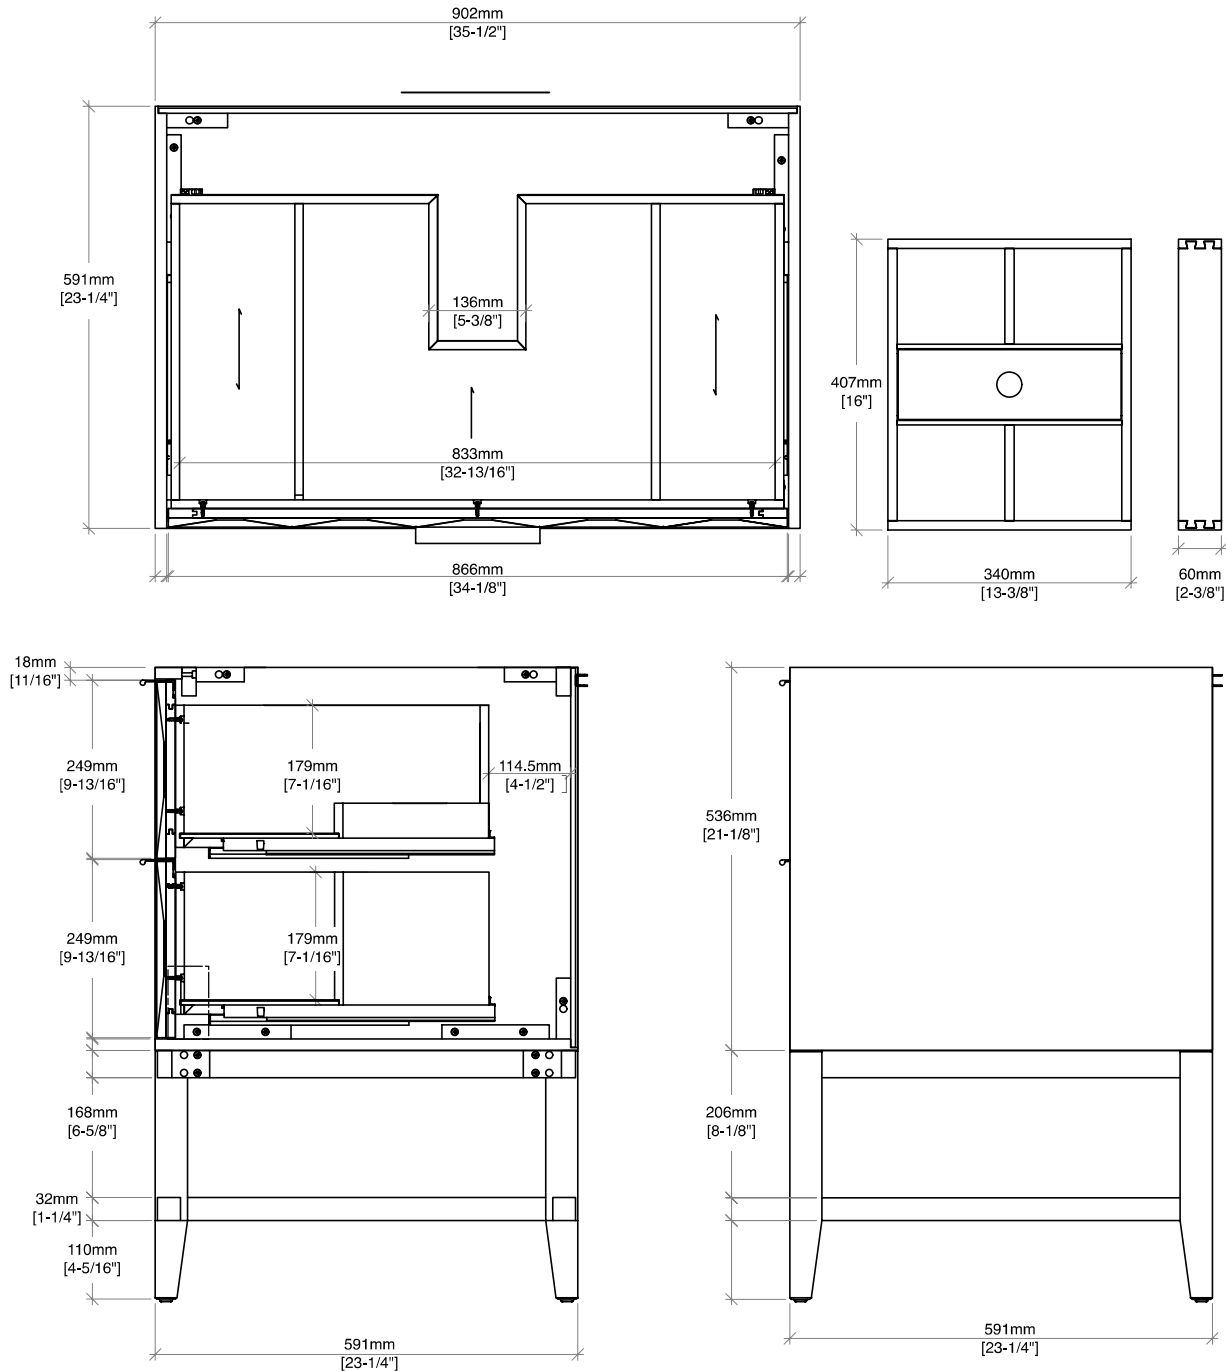

36" Emmeline Single Vanity

D100-V36-CSN

Details and Features

Solids: Ash
 Veneers: Ash
 Panels: Marine MDF
 Installation Type: Free Standing
 Number of Doors: 0
 Number of Drawers: 2
 Assembly Required: No
 Removable organizer with aluminum laminate liner
 Drawer Boxes: Ash veneer over Marine MDF
 English Dovetail joinery
 Aluminum Laminate Drawer Liners
 Hardware Finish: Champagne Brass
 Full Extension, Soft Close Glides
 Vanity Top: Optional 3cm Tops available
 Number of Basins: 1
 (included with optional countertop purchase)

Dimensions

Width: 35-1/2" (902mm)
 Depth: 23-1/4" (591mm)
 Height: 34-13/16" (884 mm)
 Rough-In: 21-11/16" (551mm)

36" Emmeline Single Vanity

D100-V36-CSN

All dimensions and specifications are nominal and may vary. Use actual products for accuracy in critical situations.
Diagrams are of cabinets only – James Martin Optional Countertops and sinks are not shown.

36" Emmeline Single Vanity

D100-V36-CSN

All dimensions and specifications are nominal and may vary. Use actual products for accuracy in critical situations.
 Diagrams are of cabinets only – James Martin Optional Countertops and sinks are not shown.