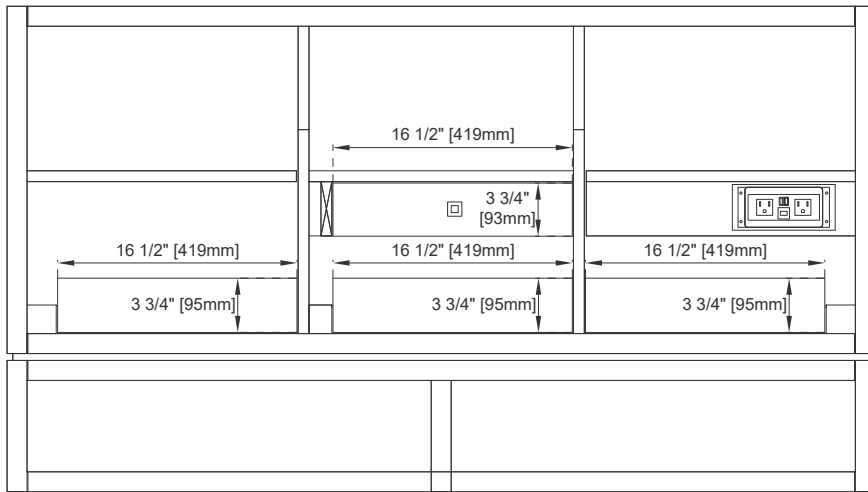

Front View 2

All dimensions are nominal

Diagrams are of cabinet only –James Martin Optional Countertops and sinks are not shown

Visit website for warranty and installation information
www.jamesmartinvanities.com