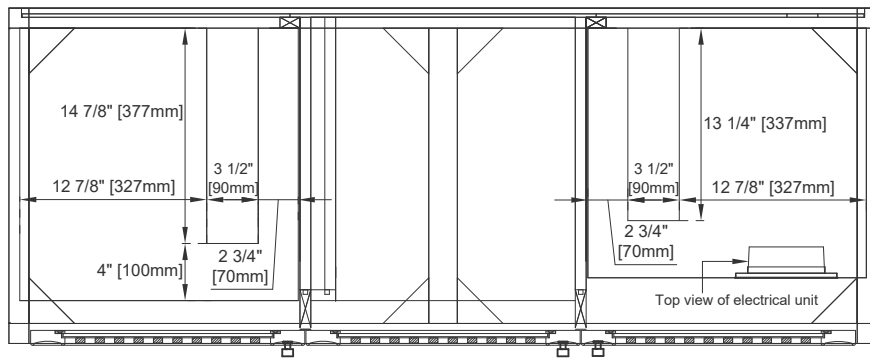

60"D ATHENS VANITY

JAMES MARTIN VANITIES

E645-V60D-GW

Top View 1

All dimensions are nominal

Diagrams are of cabinet only –James Martin Optional Countertops and sinks are not shown

Visit website for warranty and installation information
www.jamesmartinvanities.com