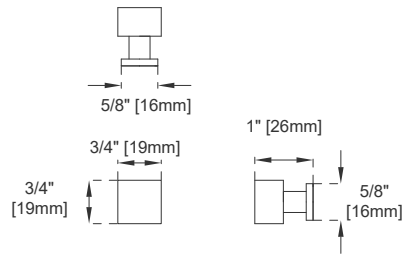

60"D ATHENS VANITY

JAMES MARTIN VANITIES

E645-V60D-GW

Knob