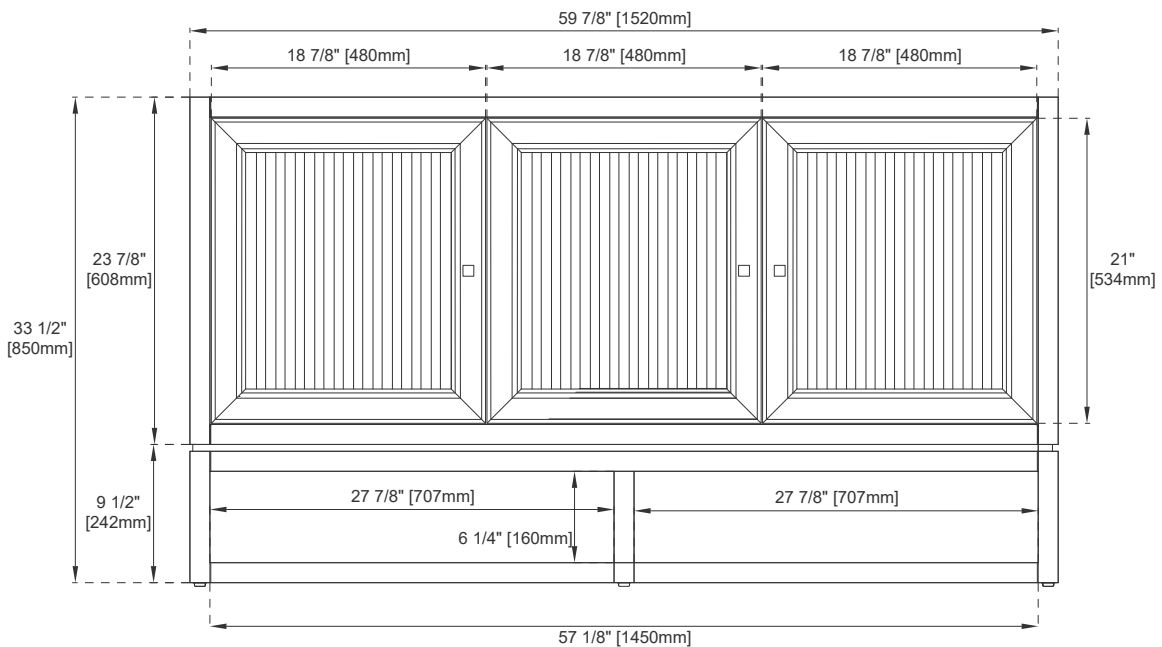

## Dimension

Width: 59-7/8"

Depth: 23-1/8"

Height: 33-1/2"

Rough-In Height: 21-1/2"

# JAMES MARTIN VANITIES

E645-V60D-GW

Knob

Top View 1

Front View 1

All dimensions are nominal

Diagrams are of cabinet only –James Martin Optional Countertops and sinks are not shown

Visit website for warranty and installation information  
[www.jamesmartinvanities.com](http://www.jamesmartinvanities.com)