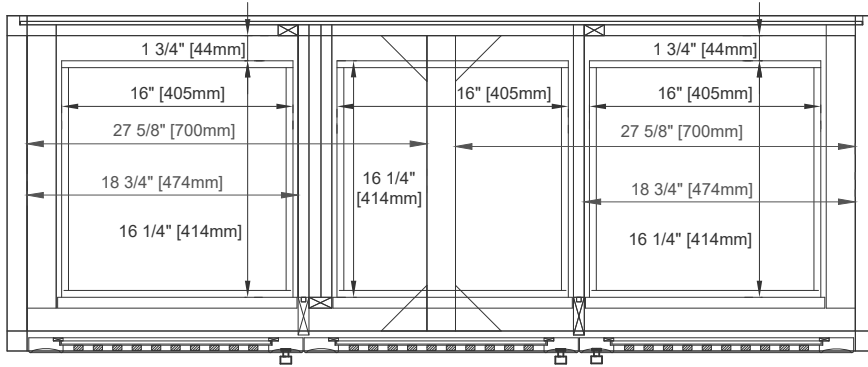

60"D ATHENS VANITY

JAMES MARTIN VANITIES

E645-V60D-GW

Top View 2