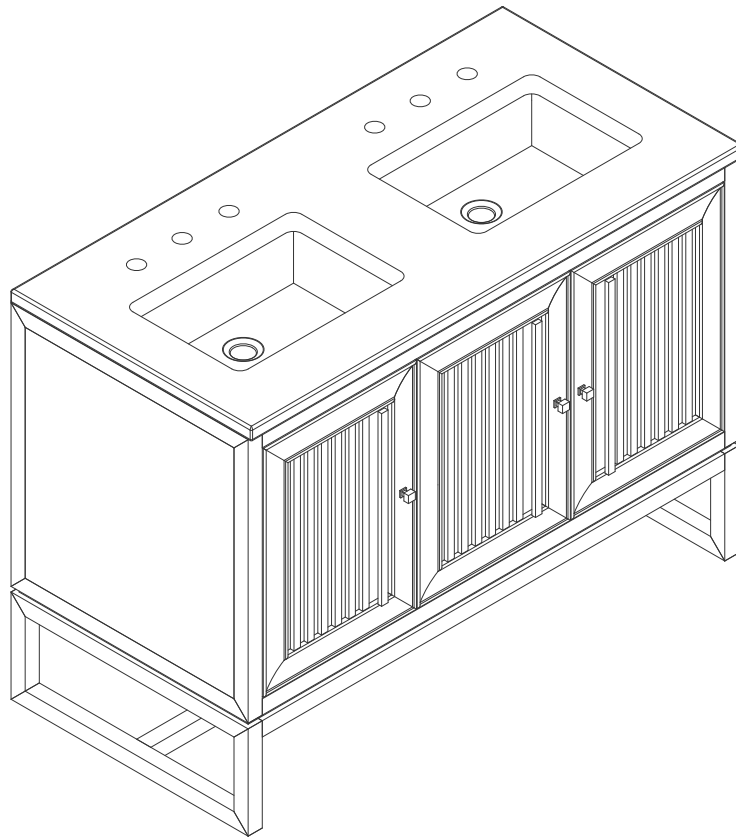

# 60"D ATHENS VANITY

**JAMES MARTIN**  
VANITIES

E645-V60D-GW

## Features and Materials

Solids: Yellow Poplar

Panels: MDF

Installation Type: Floor Standing with Wood Base or Wall Mounted Number of

Basins: One, with Optional 3cm Top

Vanity Top Included: NO, Optional 3cm Tops Available with Sinks

Door Panel: Reversible. One Side Finished in Glossy White, One Side Natural Cork  
(Pattern: Patchwork)

Drawer Box Material and Construction: 12mm Plywood/English Dovetail Joinery

Hardware Material and Finish: Zinc Alloy in Polished Chrome

## Dimension

Width: 59-7/8"

Depth: 23-1/8"

Height: 33-1/2"

Rough-In Height: 21-1/2"