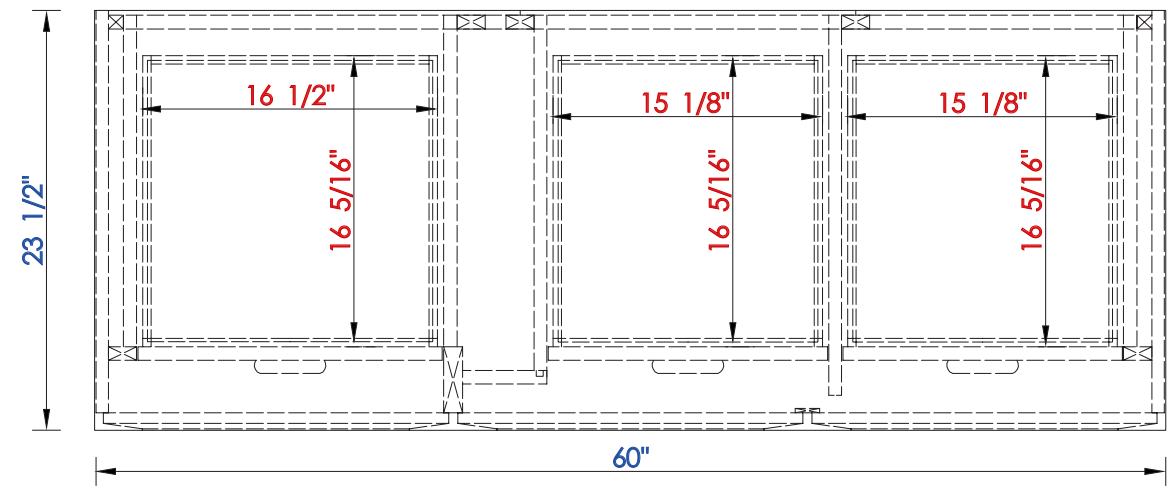

60" S

Item Number:

620-V60S-BNM  
620-V60S-WWW

JAMES MARTIN

VANITIES™

Portland 60" Single Vanity

Diagrams with Dimensions  
page 01 of 03

NOTE ONE: Countertops are not shown in these diagrams. (Cabinet Only)

NOTE TWO: This vanity does not have a Backsplash.

Please consult our website for Countertop Diagrams: [www.jamesmartinvanities.com](http://www.jamesmartinvanities.com)

60" S

Item Number:

620-V60S-BNM  
620-V60S-WWW

JAMES MARTIN

VANITIES™

Portland 60" Single Vanity

Diagrams with Dimensions  
page 02 of 03

NOTE ONE: Countertops are not shown in these diagrams. (Cabinet Only)  
Please consult our website for Countertop Diagrams: [www.jamesmartinvanities.com](http://www.jamesmartinvanities.com)

60" S

Item Number:

620-V60S-BNM  
620-V60S-WWW

JAMES MARTIN

VANITIES™

Portland 60" Single Vanity

Diagrams with Dimensions  
page 03 of 03

NOTE ONE: Countertops are not shown in these diagrams. (Cabinet Only)