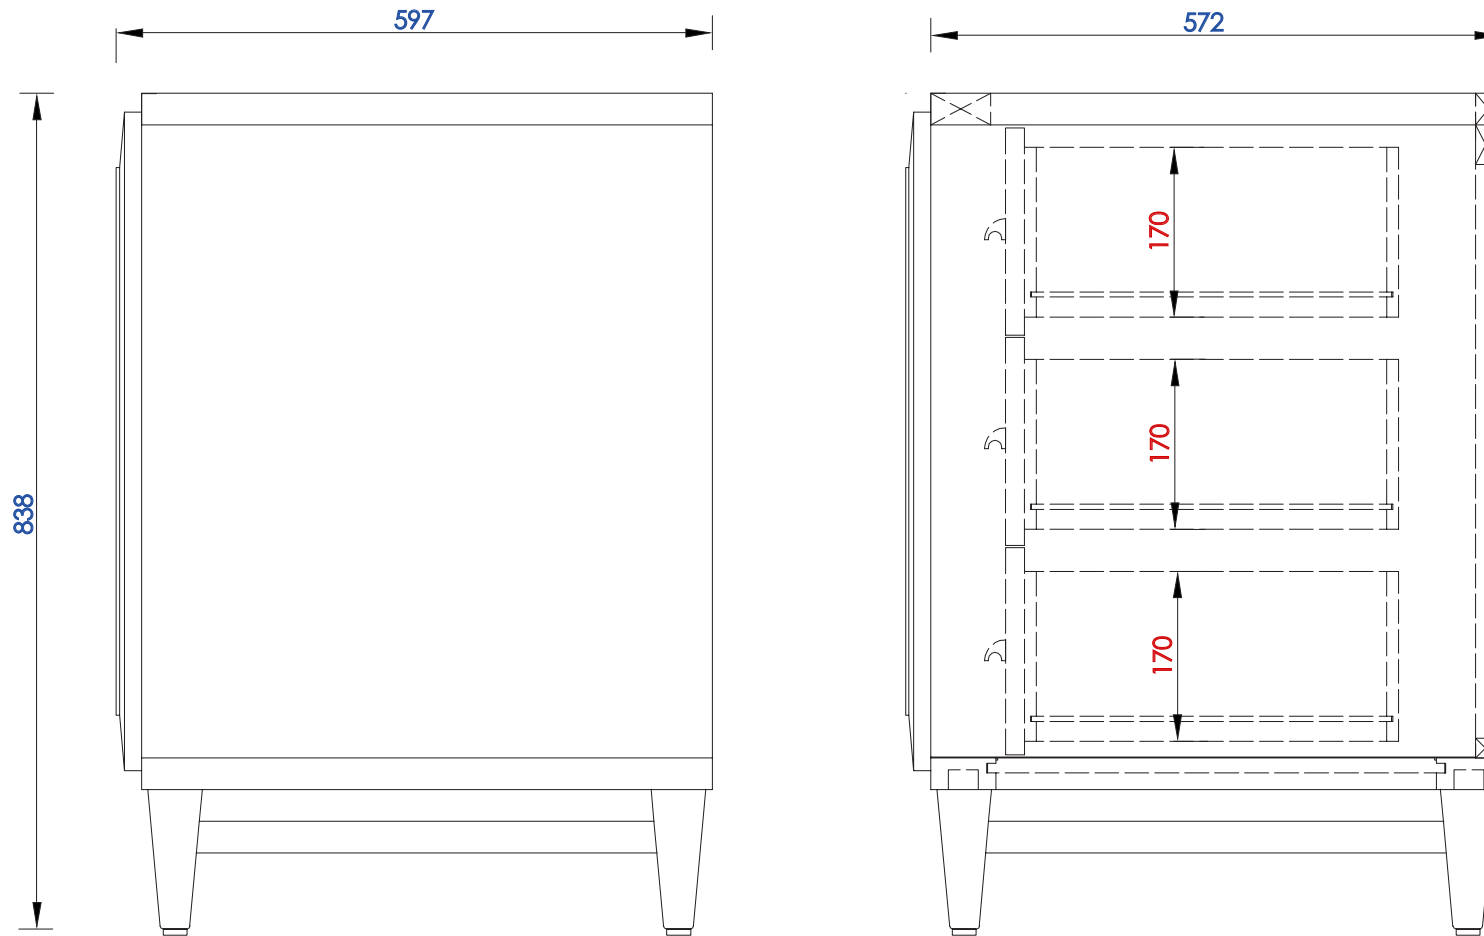

60" S

Item Number:

620-V60S-BNM  
620-V60S-WWW

JAMES MARTIN

VANITIES™

Portland 60" Single Vanity

Diagrams with Dimensions  
page 01 of 03

NOTE ONE: Countertops are not shown in these diagrams. (Cabinet Only)

1524 mm

Item Number:

620-V60S-BNM  
620-V60S-WWW

JAMES MARTIN

VANITIES™

Portland 1524mm Single Vanity

Diagrams with Dimensions  
page 02 of 03

NOTE ONE: Countertops are not shown in these diagrams. (Cabinet Only)  
Please consult our website for Countertop Diagrams: [www.jamesmartinvanities.com](http://www.jamesmartinvanities.com)

1524 mm

Item Number:

JAMES MARTIN

Portland 1524mm Single Vanity

620-V60S-BNM  
620-V60S-WWW

Diagrams with Dimensions  
page 03 of 03

VANITIES™

NOTE ONE: Countertops are not shown in these diagrams. (Cabinet Only)