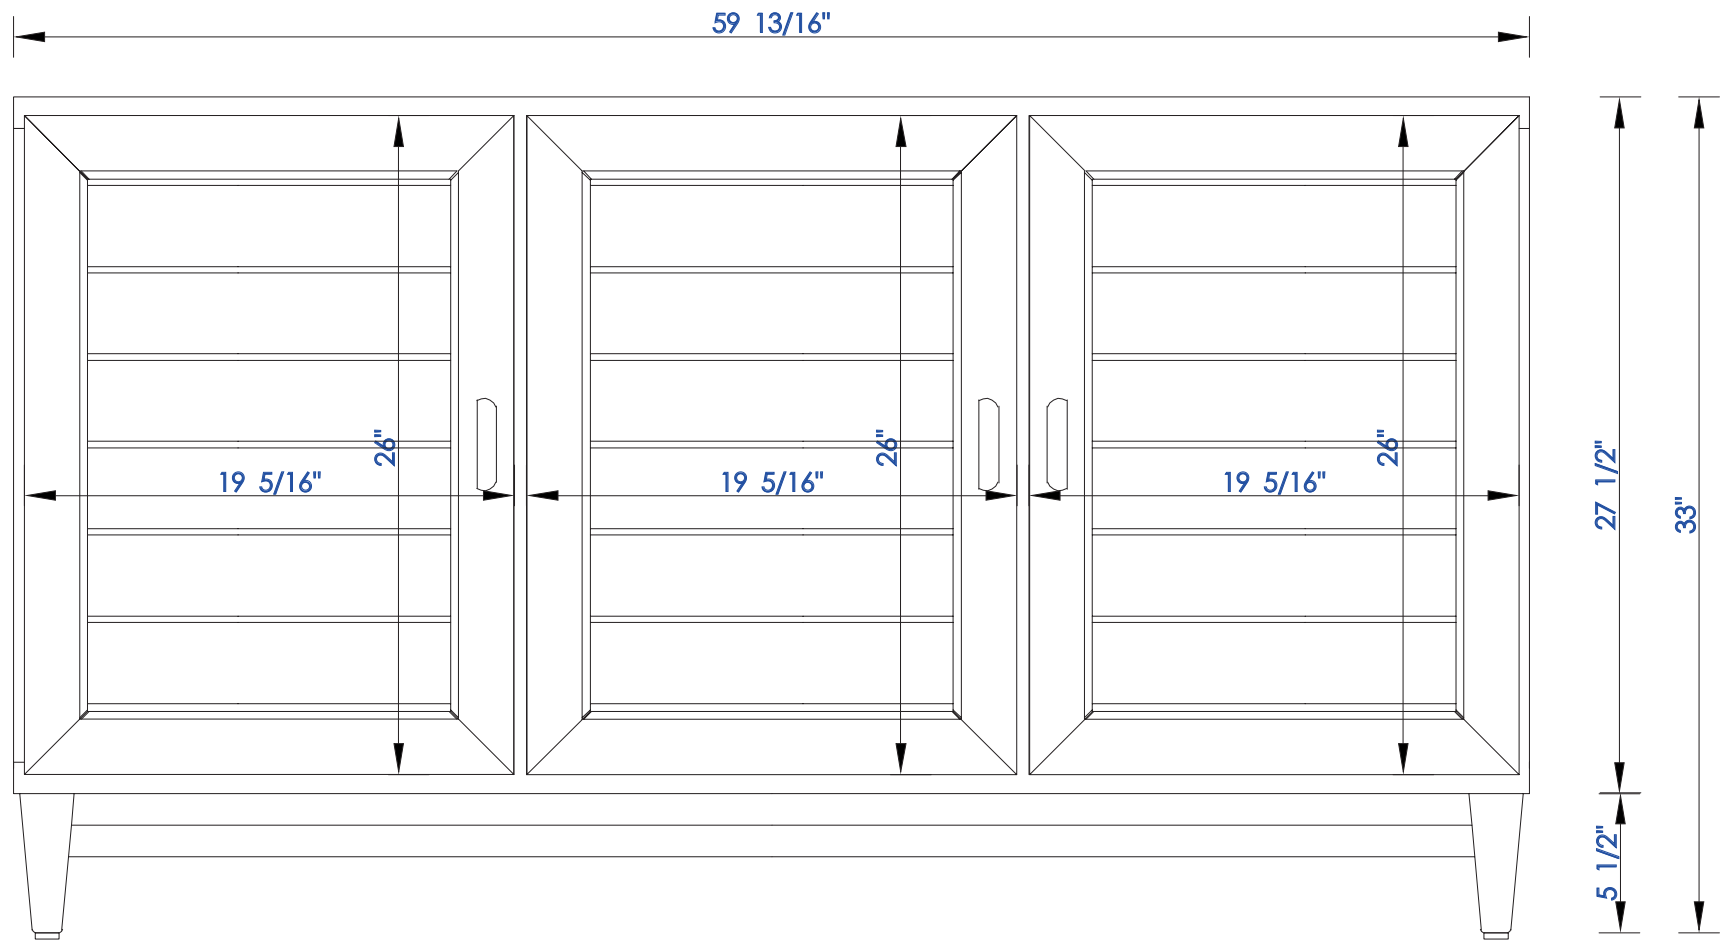

60" S

Item Number:

620-V60S-BNM  
620-V60S-WWW

JAMES MARTIN

VANITIES™

Portland 60" Single Vanity

Diagrams with Dimensions  
page 01 of 03

NOTE ONE: Countertops are not shown in these diagrams. (Cabinet Only)

NOTE TWO: This vanity does not have a Backsplash.

Please consult our website for Countertop Diagrams: [www.jamesmartinvanities.com](http://www.jamesmartinvanities.com)

60" S

Item Number:

620-V60S-BNM  
620-V60S-WWW

60" S

Item Number:

620-V60S-BNM  
620-V60S-WWW

JAMES MARTIN

VANITIES™

Portland 60" Single Vanity

Diagrams with Dimensions  
page 03 of 03

NOTE ONE: Countertops are not shown in these diagrams. (Cabinet Only)

1524 mm

Item Number:

JAMES MARTIN

Portland 1524mm Single Vanity

620-V60S-BNM  
620-V60S-WWW

Diagrams with Dimensions  
page 03 of 03

VANITIES™

NOTE ONE: Countertops are not shown in these diagrams. (Cabinet Only)