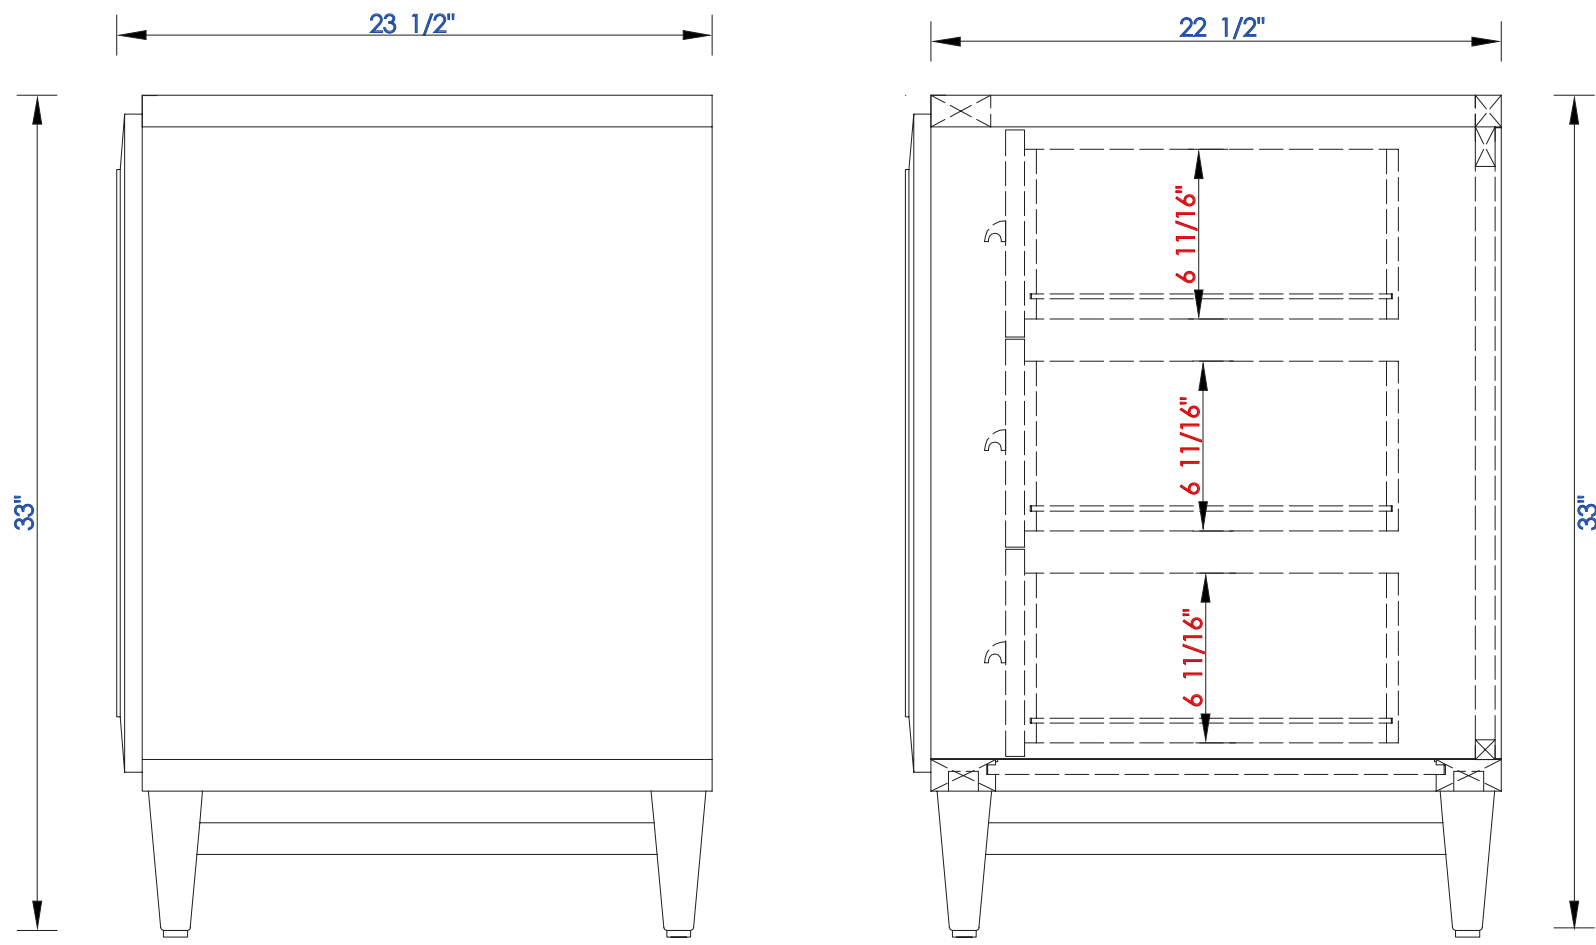

60" S

Item Number:

620-V60S-BNM  
620-V60S-WWW

JAMES MARTIN

VANITIES™

Portland 60" Single Vanity

Diagrams with Dimensions  
page 01 of 03

NOTE ONE: Countertops are not shown in these diagrams. (Cabinet Only)

60" S

Item Number:

620-V60S-BNM  
620-V60S-WWW

JAMES MARTIN

VANITIES™

Portland 60" Single Vanity

Diagrams with Dimensions  
page 03 of 03

NOTE ONE: Countertops are not shown in these diagrams. (Cabinet Only)

1524 mm

Item Number:

620-V60S-BNM  
620-V60S-WWW

JAMES MARTIN

VANITIES™

Portland 1524mm Single Vanity

Diagrams with Dimensions  
page 02 of 03

NOTE ONE: Countertops are not shown in these diagrams. (Cabinet Only)  
Please consult our website for Countertop Diagrams: [www.jamesmartinvanities.com](http://www.jamesmartinvanities.com)

1524 mm

Item Number:

JAMES MARTIN

Portland 1524mm Single Vanity

620-V60S-BNM  
620-V60S-WWW

Diagrams with Dimensions  
page 03 of 03

VANITIES™

NOTE ONE: Countertops are not shown in these diagrams. (Cabinet Only)