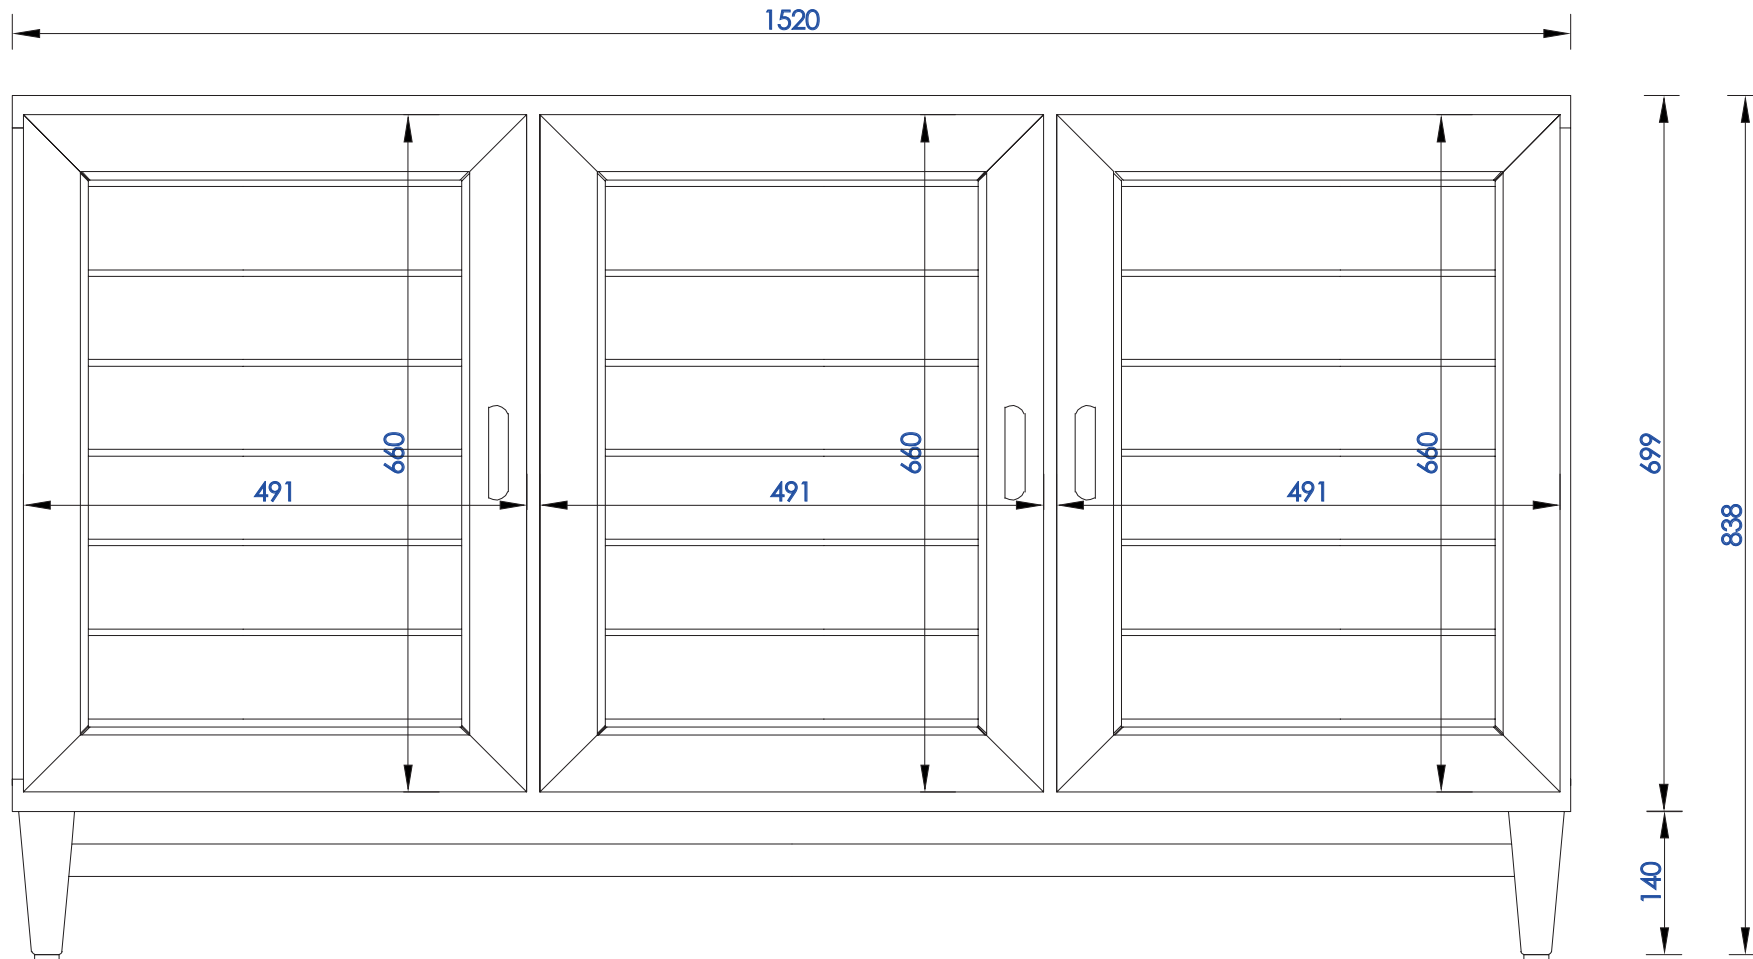

1524 mm

Item Number:

JAMES MARTIN

Portland 1524mm Single Vanity

620-V60S-BNM
620-V60S-WWW

Diagrams with Dimensions
page 01 of 03

VANITIES™

NOTE ONE: Countertops are not shown in these diagrams. (Cabinet Only)

NOTE TWO: This vanity does not have a Backsplash.

Please consult our website for Countertop Diagrams: www.jamesmartinvanities.com