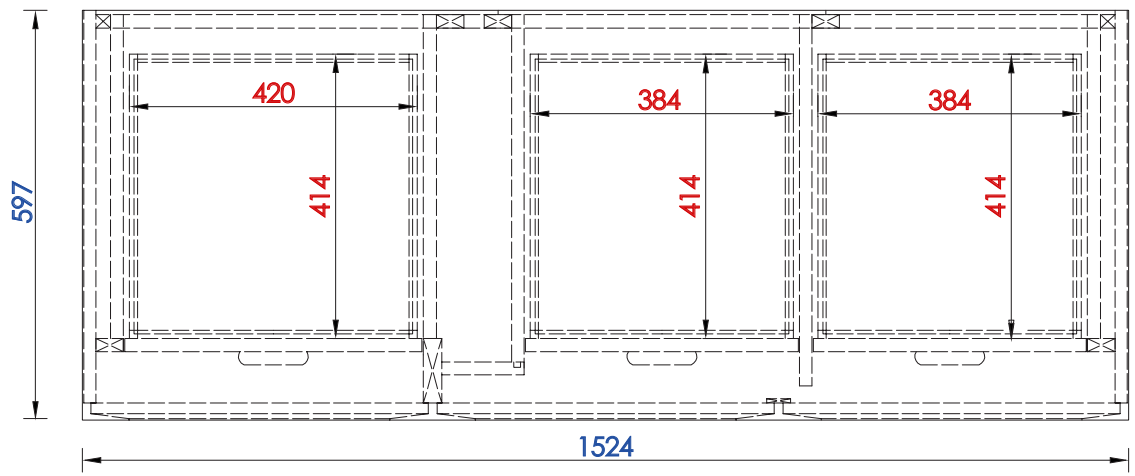

60" S

Item Number:

620-V60S-BNM  
620-V60S-WWW

JAMES MARTIN

VANITIES™

Portland 60" Single Vanity

Diagrams with Dimensions  
page 01 of 03

NOTE ONE: Countertops are not shown in these diagrams. (Cabinet Only)

60" S

Item Number:

620-V60S-BNM  
620-V60S-WWW

JAMES MARTIN

VANITIES™

Portland 60" Single Vanity

Diagrams with Dimensions  
page 03 of 03

NOTE ONE: Countertops are not shown in these diagrams. (Cabinet Only)

1524 mm

Item Number:

620-V60S-BNM  
620-V60S-WWW

JAMES MARTIN

VANITIES™

Portland 1524mm Single Vanity

Diagrams with Dimensions  
page 02 of 03

NOTE ONE: Countertops are not shown in these diagrams. (Cabinet Only)  
Please consult our website for Countertop Diagrams: [www.jamesmartinvanities.com](http://www.jamesmartinvanities.com)

1524 mm

Item Number:

JAMES MARTIN

Portland 1524mm Single Vanity

620-V60S-BNM  
620-V60S-WWW

Diagrams with Dimensions  
page 03 of 03

VANITIES™

NOTE ONE: Countertops are not shown in these diagrams. (Cabinet Only)