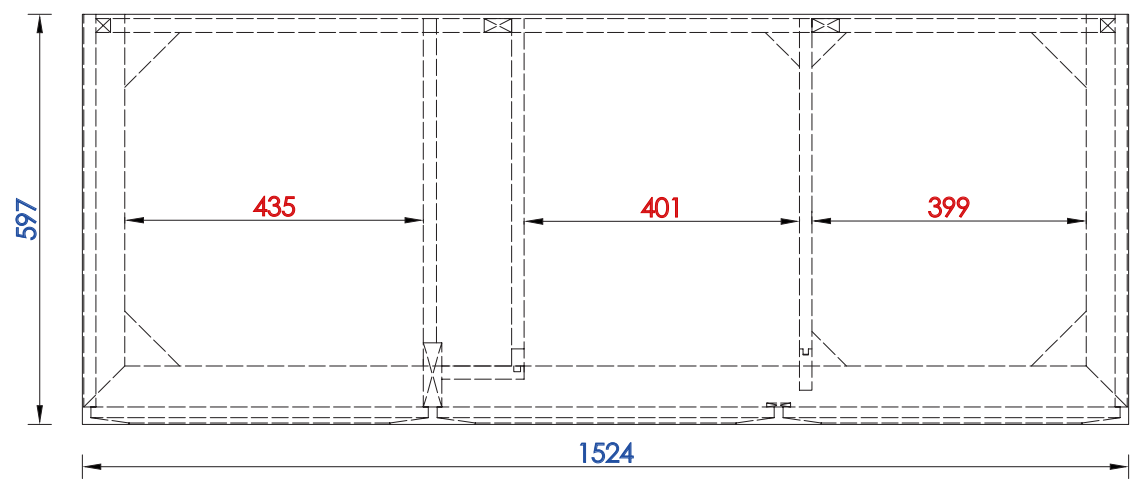

60" S

Item Number:

620-V60S-BNM  
620-V60S-WWW

JAMES MARTIN

VANITIES™

Portland 60" Single Vanity

Diagrams with Dimensions  
page 01 of 03

NOTE ONE: Countertops are not shown in these diagrams. (Cabinet Only)

60" S

Item Number:

620-V60S-BNM  
620-V60S-WWW

JAMES MARTIN

VANITIES™

Portland 60" Single Vanity

Diagrams with Dimensions  
page 03 of 03

NOTE ONE: Countertops are not shown in these diagrams. (Cabinet Only)

1524 mm

Item Number:

620-V60S-BNM  
620-V60S-WWW

JAMES MARTIN

VANITIES™

Portland 1524mm Single Vanity

Diagrams with Dimensions  
page 02 of 03

NOTE ONE: Countertops are not shown in these diagrams. (Cabinet Only)  
Please consult our website for Countertop Diagrams: [www.jamesmartinvanities.com](http://www.jamesmartinvanities.com)

1524 mm

Item Number:

JAMES MARTIN

Portland 1524mm Single Vanity

620-V60S-BNM  
620-V60S-WWW

Diagrams with Dimensions  
page 03 of 03

VANITIES™

NOTE ONE: Countertops are not shown in these diagrams. (Cabinet Only)