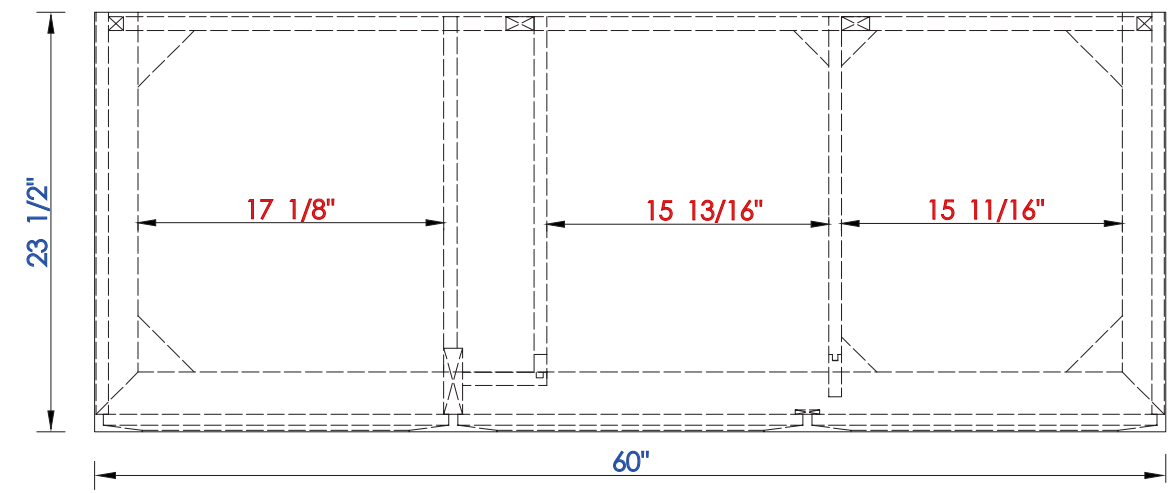

60" S

Item Number:

620-V60S-BNM
620-V60S-WWW

JAMES MARTIN

VANITIES™

Portland 60" Single Vanity

Diagrams with Dimensions
page 02 of 03

NOTE ONE: Countertops are not shown in these diagrams. (Cabinet Only)
Please consult our website for Countertop Diagrams: www.jamesmartinvanities.com