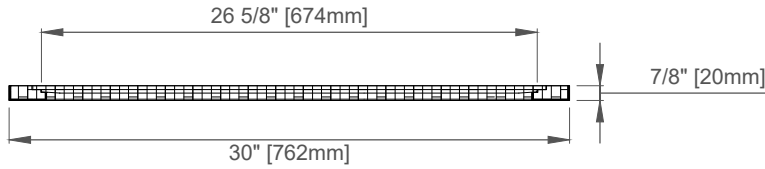

30" Callie Mirror

725-MR30-MOP

Top View