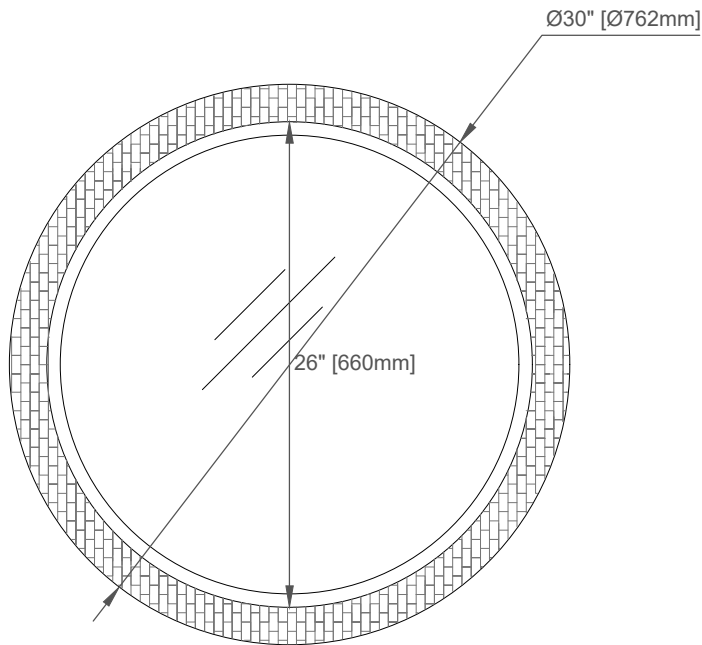

30" Callie Mirror

JAMES MARTIN
VANITIES™

725-MR30-MOP

Features

Materials

Solids (Species):N/A

Veneers: Mother of Pearl

Panels:Plywood

Bevel on Mirror:1"

Dimension

Width:30"

Depth:7/8"

Height:30"

Visit website for warranty and installation information
www.jamesmartinvanities.com

Version:202212

30" Callie Mirror

725-MR30-MOP

Top View

Front View

Side View