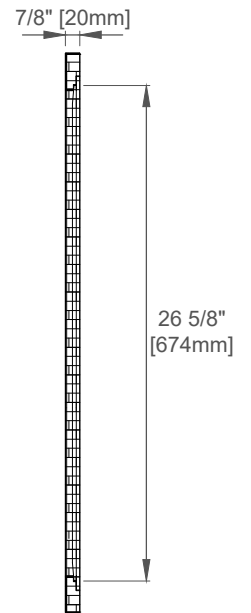

30" Callie Mirror

JAMES MARTIN
VANITIES™

725-MR30-MOP

Features

Materials

Solids (Species):N/A

Veneers: Mother of Pearl

Panels:Plywood

Bevel on Mirror:1"

Dimension

Width:30"

Depth:7/8"

Height:30"

Visit website for warranty and installation information
www.jamesmartinvanities.com

Version:202212

30" Callie Mirror

725-MR30-MOP

Top View

Front View

Side View