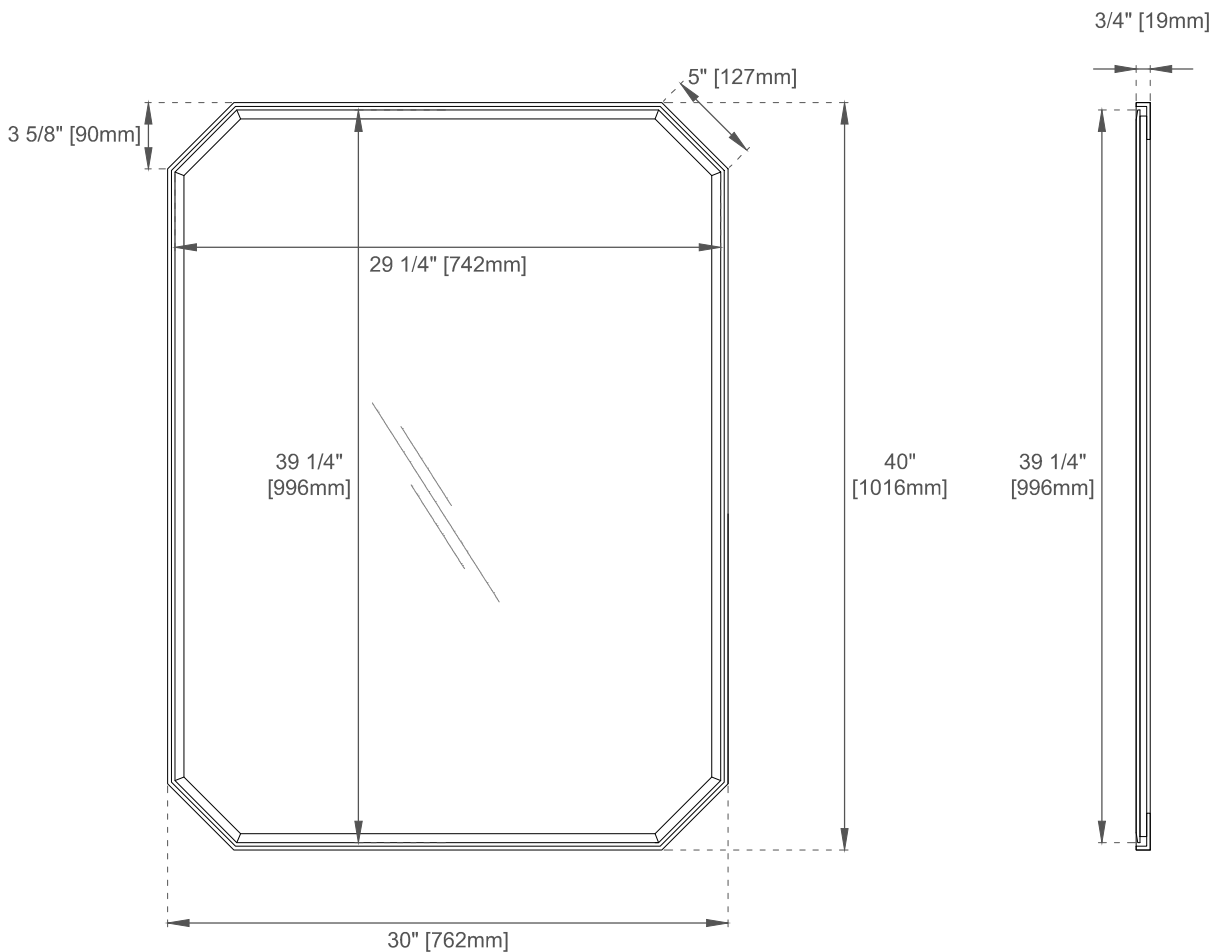

## Features

Materials

Hardware Material: 201 Stainless Steel

Panels: Plywood

Bevel on Mirror: 1/2"

## Dimension

Width:30"

Depth:3/4"

Height:40"

Visit website for warranty and installation information  
[www.jamesmartinvanities.com](http://www.jamesmartinvanities.com)

Version:202212

# 30" Rohe Octangle Mirror

715-MO30-CB / 715-MO30-MB

Top View

Front View

Side View

Visit website for warranty and installation information  
[www.jamesmartinvanities.com](http://www.jamesmartinvanities.com)