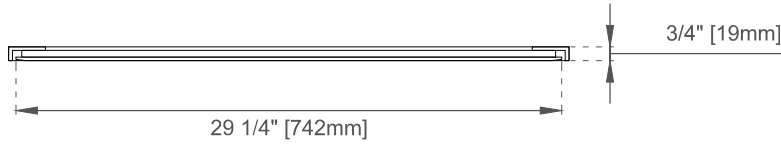

30" Rohe Octangle Mirror

715-MO30-CB / 715-MO30-MB

Top View

Visit website for warranty and installation information
www.jamesmartinvanities.com