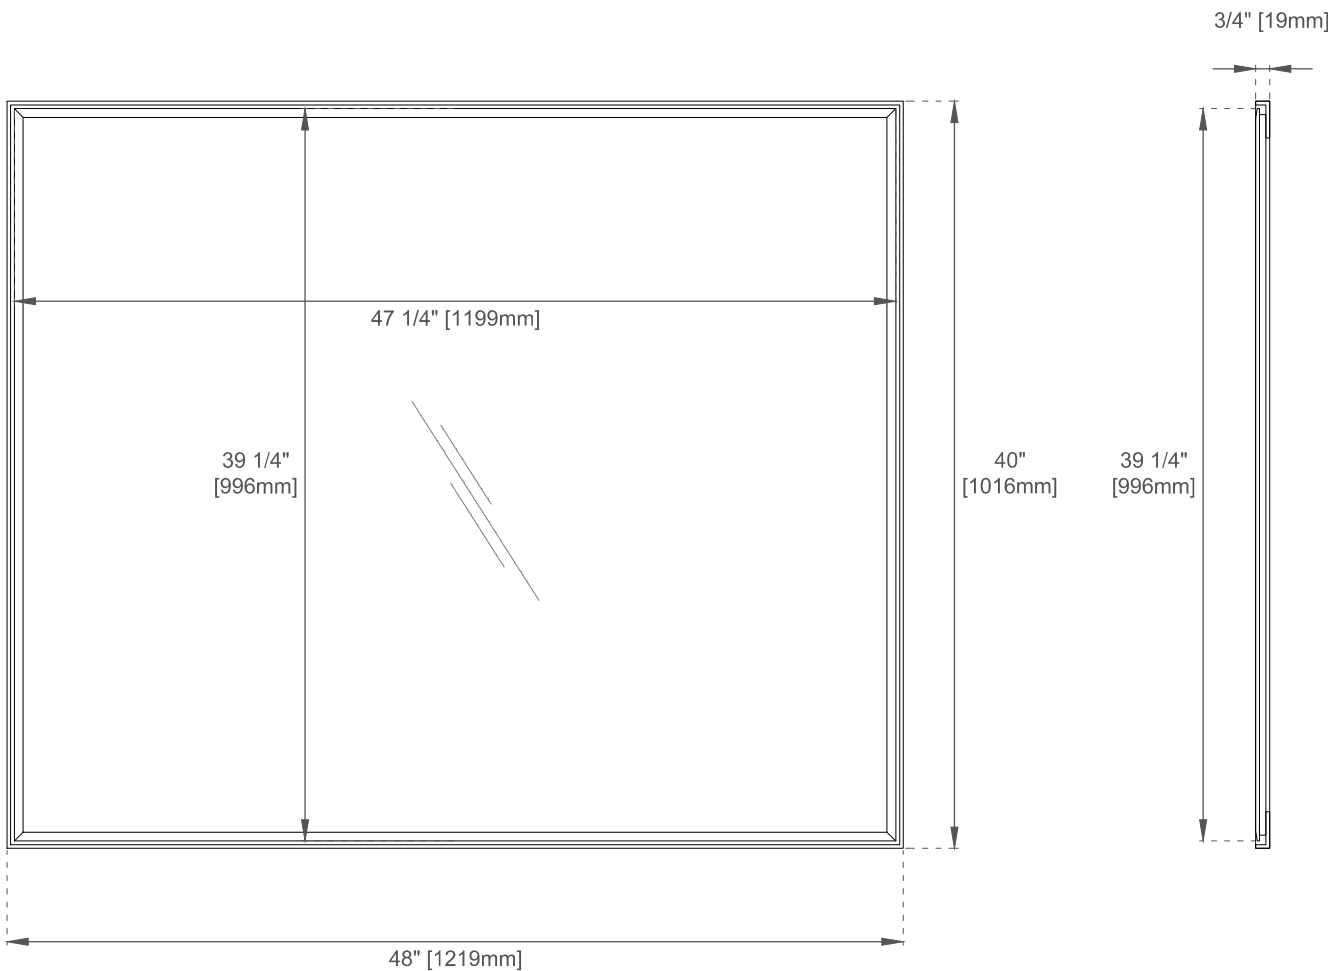

# 48" Rohe Rectangular Mirror

**JAMES MARTIN**  
VANITIES™

715-M48-CB / 715-M48-MB

---

## Features

Materials  
Hardware Material: 201 Stainless Steel  
Panels: Plywood  
Bevel on Mirror: 1/2"

## Dimension

Width:48"  
Depth:3/4"  
Height:40"

Visit website for warranty and installation information  
[www.jamesmartinvanities.com](http://www.jamesmartinvanities.com)

Version:202212

# 48" Rohe Rectangular Mirror

715-M48-CB / 715-M48-MB

Top View

Front View

Side View

Visit website for warranty and installation information  
[www.jamesmartinvanities.com](http://www.jamesmartinvanities.com)