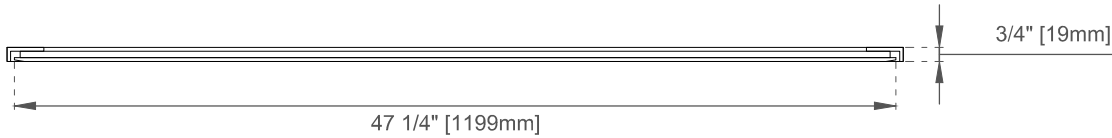

## Dimension

Width:48"  
Depth:3/4"  
Height:40"

Visit website for warranty and installation information  
[www.jamesmartinvanities.com](http://www.jamesmartinvanities.com)

Version:202212

# 48" Rohe Rectangular Mirror

715-M48-CB / 715-M48-MB

Top View

Front View

Side View

Visit website for warranty and installation information  
[www.jamesmartinvanities.com](http://www.jamesmartinvanities.com)