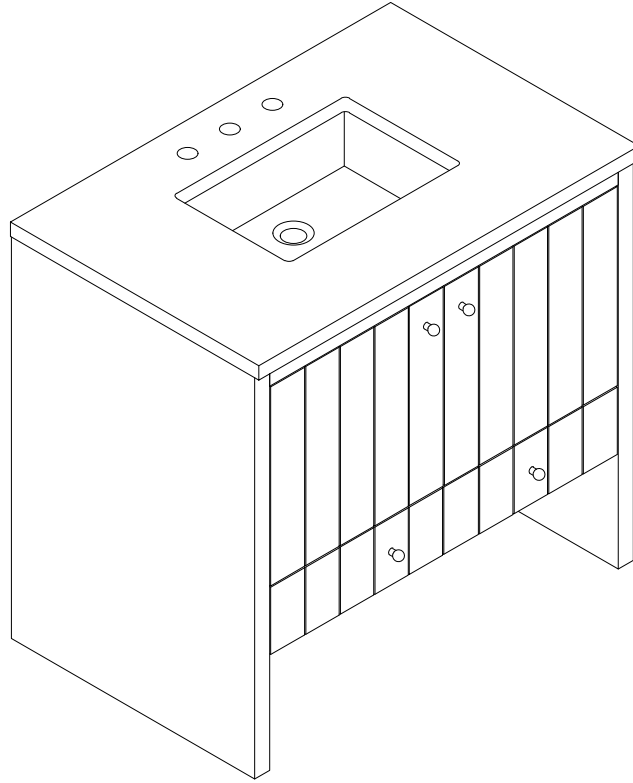

36" HUDSON VANITY

JAMES MARTIN
VANITIES™

435-V36-LNO

Features

Materials

Solids (Species): Ash

Veneers: Flat Cut White Oak

Panels: Plywood

Number of Basins: Single

Vanity Top : Sold Separately - 3cm Top with Sink

Basins Included: No

Number of Doors: Two

Number of Drawers: One

Number of Tip Outs: No

USB/Power Component:Yes (ETL5011080)

Assembly Required: No

Bamboo Storage Tray: One

Drawer Box Material and Construction: 12mm Plywood/English Dovetail Joinery

Hardware Material and Finish: Zinc Alloy in Champagne Brass Color

Fits Drain Hole Size: 1-3/4"

Full Extension, Soft Close Glides

European Soft Close Hinges

Aluminum Laminate Drawer Liners

Dimension

Width:35-7/8"

Depth:23-1/8"

Height:33"

Rough-In Height:21-1/2"

Visit website for warranty and installation information
www.jamesmartinvanities.com