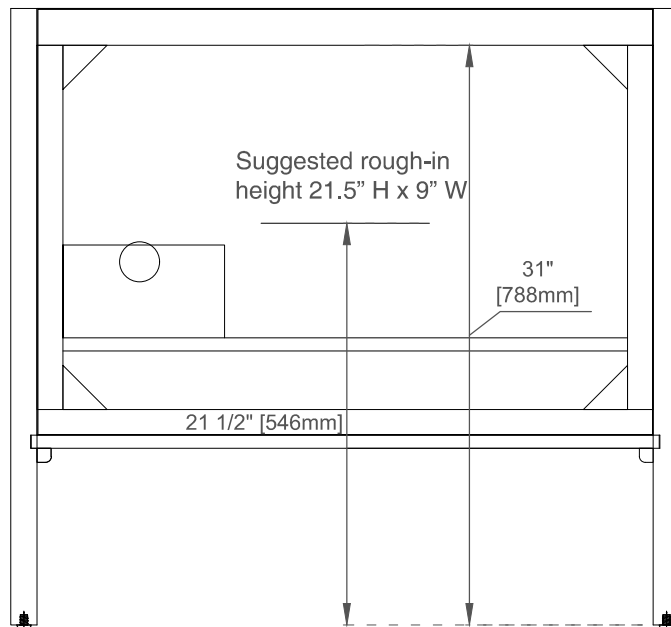

Bamboo Storage Tray: One

Drawer Box Material and Construction: 12mm Plywood/English Dovetail Joinery

Hardware Material and Finish: Zinc Alloy in Champagne Brass Color

Fits Drain Hole Size: 1-3/4"

Full Extension, Soft Close Glides

European Soft Close Hinges

Aluminum Laminate Drawer Liners

Dimension

Width:35-7/8"

Depth:23-1/8"

Height:33"

Rough-In Height:21-1/2"

Visit website for warranty and installation information
www.jamesmartinvanities.com

Version:202212

36" HUDSON VANITY

435-V36-LNO

Top View

Front View

Bamboo Drawer Organizer

Diagrams are of cabinets only –James Martin Optional Countertops and sinks are not shown

Visit website for warranty and installation information
www.jamesmartinvanities.com

36" HUDSON VANITY

435-V36-LNO

Side View

Back View

Diagrams are of cabinets only –James Martin Optional Countertops and sinks are not shown

Visit website for warranty and installation information
www.jamesmartinvanities.com