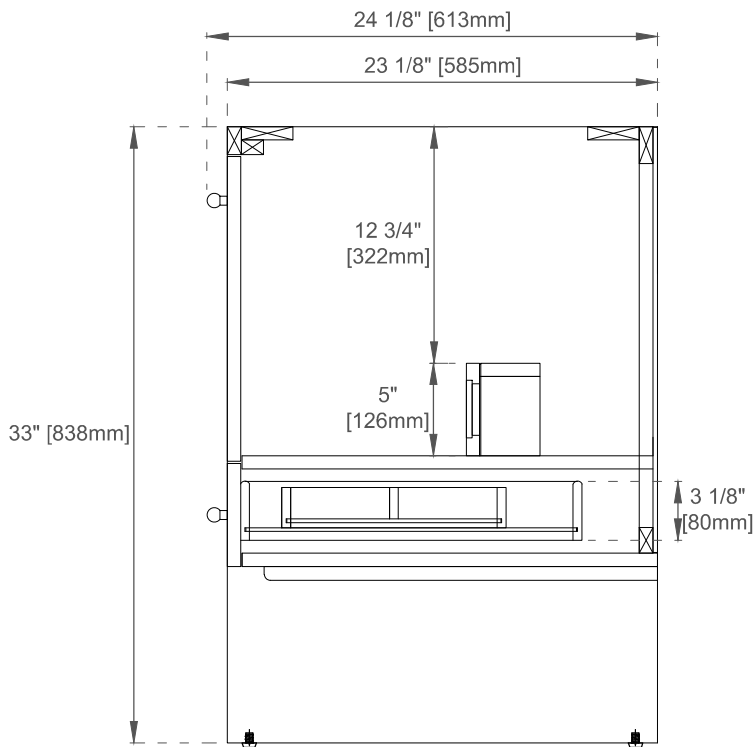

Bamboo Storage Tray: One

Drawer Box Material and Construction: 12mm Plywood/English Dovetail Joinery

Hardware Material and Finish: Zinc Alloy in Champagne Brass Color

Fits Drain Hole Size: 1-3/4"

Full Extension, Soft Close Glides

European Soft Close Hinges

Aluminum Laminate Drawer Liners

Dimension

Width:35-7/8"

Depth:23-1/8"

Height:33"

Rough-In Height:21-1/2"

Visit website for warranty and installation information
www.jamesmartinvanities.com

Version:202212

36" HUDSON VANITY

435-V36-LNO

Top View

Front View

Bamboo Drawer Organizer

Diagrams are of cabinets only –James Martin Optional Countertops and sinks are not shown

Visit website for warranty and installation information
www.jamesmartinvanities.com

36" HUDSON VANITY

435-V36-LNO

Side View

Back View

Diagrams are of cabinets only –James Martin Optional Countertops and sinks are not shown

Visit website for warranty and installation information
www.jamesmartinvanities.com