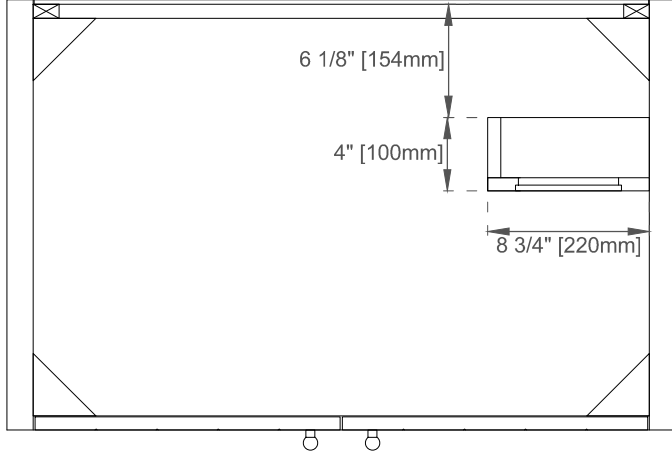

Bamboo Storage Tray: One

Drawer Box Material and Construction: 12mm Plywood/English Dovetail Joinery

Hardware Material and Finish: Zinc Alloy in Champagne Brass Color

Fits Drain Hole Size: 1-3/4"

Full Extension, Soft Close Glides

European Soft Close Hinges

Aluminum Laminate Drawer Liners

Dimension

Width:35-7/8"

Depth:23-1/8"

Height:33"

Rough-In Height:21-1/2"

Visit website for warranty and installation information
www.jamesmartinvanities.com

Version:202212

36" HUDSON VANITY

435-V36-LNO

Top View

Front View

Bamboo Drawer Organizer

Diagrams are of cabinets only –James Martin Optional Countertops and sinks are not shown

Visit website for warranty and installation information
www.jamesmartinvanities.com

36" HUDSON VANITY

435-V36-LNO

Side View

Back View

Diagrams are of cabinets only –James Martin Optional Countertops and sinks are not shown

Visit website for warranty and installation information
www.jamesmartinvanities.com