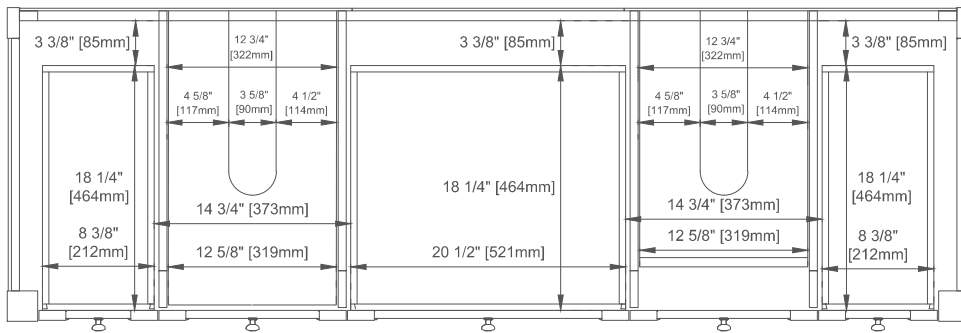

Fits Drain Hole Size: 1-3/4"

Full Extension, Soft Close Glides

European Soft Close Hinges

Aluminum Laminate Drawer Liners

Dimension

Width: 71-7/8"

Depth: 23-1/2"

Height: 33"

Rough-In Height: 21-1/2"

72" BRECKENRIDGE VANITY

JAMES MARTIN VANITIES

330-V72-BW 330-V72-SC
330-V72-LNO 330-V72-WWO

Knob

Top View

Bamboo Drawer Organizer

Front View

All dimensions are nominal
Diagrams are of cabinet only—James Martin Optional Countertops and sinks are not shown

Visit website for warranty and installation information
www.jamesmartinvanities.com

72" BRECKENRIDGE VANITY

330-V72-BW 330-V72-SC
 330-V72-LNO 330-V72-WWO

JAMES MARTIN VANITIES

Side View

Back View

All dimensions are nominal
 Diagrams are of cabinet only—James Martin Optional Countertops and sinks are not shown

Visit website for warranty and installation information
www.jamesmartinvanities.com