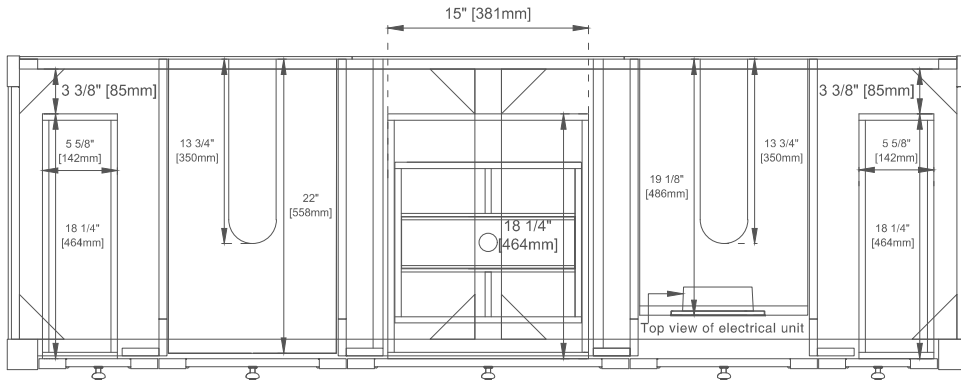

USB/Power Component: YES (ETL5011080)

Cord Length: 6'6"

Assembly Required: NO

Bamboo Storage Tray: One

Drawer Box Material and Construction: 12mm Plywood/English Dovetail Joinery

Hardware Material and Finish: BW/SC-Zinc Alloy in Champagne Brass Color;
LNO-Zinc Alloy in Matte Black Color; WWO-Zinc Alloy in Brushed Nickel Color

Fits Drain Hole Size: 1-3/4"

Full Extension, Soft Close Glides

European Soft Close Hinges

Aluminum Laminate Drawer Liners

Dimension

Width: 71-7/8"

Depth: 23-1/2"

Height: 33"

Rough-In Height: 21-1/2"

72" BRECKENRIDGE VANITY

JAMES MARTIN VANITIES

330-V72-BW 330-V72-SC
330-V72-LNO 330-V72-WWO

Knob

Top View

Bamboo Drawer Organizer

Front View