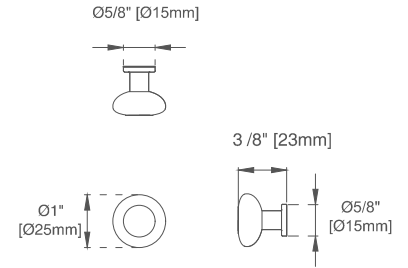

USB/Power Component: YES (ETL5011080)

Cord Length: 6'6"

Assembly Required: NO

Bamboo Storage Tray: One

Drawer Box Material and Construction: 12mm Plywood/English Dovetail Joinery

Hardware Material and Finish: BW/SC-Zinc Alloy in Champagne Brass Color;
LNO-Zinc Alloy in Matte Black Color; WWO-Zinc Alloy in Brushed Nickel Color

Fits Drain Hole Size: 1-3/4"

Full Extension, Soft Close Glides

European Soft Close Hinges

Aluminum Laminate Drawer Liners

Dimension

Width: 71-7/8"

Depth: 23-1/2"

Height: 33"

Rough-In Height: 21-1/2"

72" BRECKENRIDGE VANITY

JAMES MARTIN VANITIES

330-V72-BW 330-V72-SC
330-V72-LNO 330-V72-WWO

Knob

Top View

Bamboo Drawer Organizer

Front View

330-V72-BW 330-V72-SC
 330-V72-LNO 330-V72-WWO

JAMES MARTIN VANITIES

Side View

Back View

All dimensions are nominal
 Diagrams are of cabinet only—James Martin Optional Countertops and sinks are not shown

Visit website for warranty and installation information
www.jamesmartinvanities.com