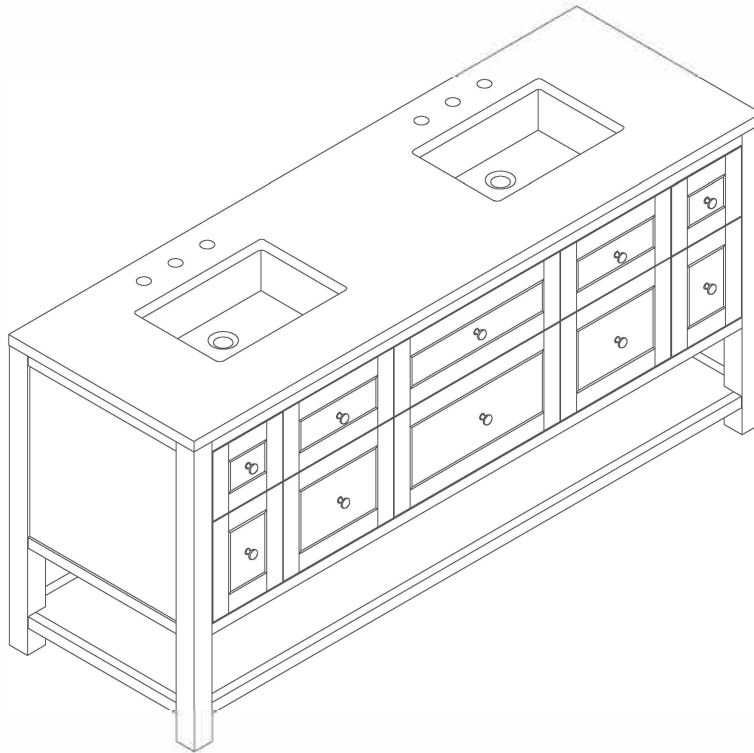

72" BRECKENRIDGE VANITY

330-V72-BW 330-V72-SC
330-V72-LNO 330-V72-WWO

JAMES MARTIN
VANITIES

Features and Materials

Solids: GW/SC-Yellow Poplar; LNO/WWO- Ash and Yellow Poplar

Veneers: LNO/WWO- Flat Cut Ash

Panels: Plywood

Installation Type: Floor Standing

Number of Basins: Two

Vanity Top Included: NO, Optional 3cm Tops Available with Sinks

Basins Included: NO

Number of Doors: Two

Number of Drawers: Six

Number of Tip Outs: 0

USB/Power Component: YES (ETL5011080)

Cord Length: 6'6"

Assembly Required: NO

Bamboo Storage Tray: One

Drawer Box Material and Construction: 12mm Plywood/English Dovetail Joinery

Hardware Material and Finish: BW/SC-Zinc Alloy in Champagne Brass Color;
LNO-Zinc Alloy in Matte Black Color; WWO-Zinc Alloy in Brushed Nickel Color

Fits Drain Hole Size: 1-3/4"

Full Extension, Soft Close Glides

European Soft Close Hinges

Aluminum Laminate Drawer Liners

Dimension

Width: 71-7/8"

Depth: 23-1/2"

Height: 33"