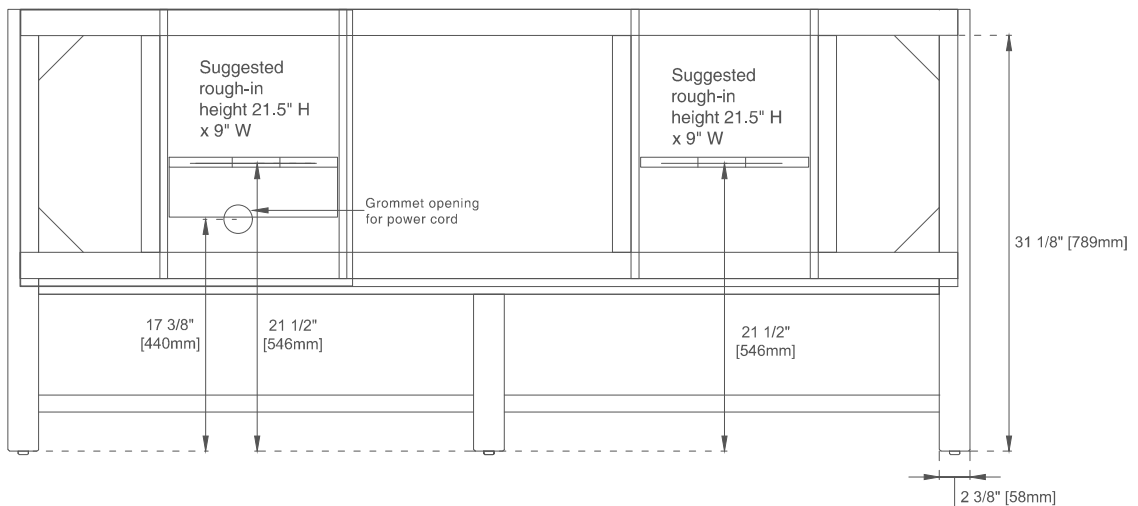

Fits Drain Hole Size: 1-3/4"

Full Extension, Soft Close Glides

European Soft Close Hinges

Aluminum Laminate Drawer Liners

Dimension

Width: 71-7/8"

Depth: 23-1/2"

Height: 33"

Rough-In Height: 21-1/2"

72" BRECKENRIDGE VANITY

JAMES MARTIN VANITIES

330-V72-BW 330-V72-SC
330-V72-LNO 330-V72-WWO

Knob

Top View

Bamboo Drawer Organizer

Front View

All dimensions are nominal
Diagrams are of cabinet only—James Martin Optional Countertops and sinks are not shown

Visit website for warranty and installation information
www.jamesmartinvanities.com

72" BRECKENRIDGE VANITY

330-V72-BW 330-V72-SC
 330-V72-LNO 330-V72-WWO

JAMES MARTIN VANITIES

Side View

Back View

All dimensions are nominal
 Diagrams are of cabinet only—James Martin Optional Countertops and sinks are not shown

Visit website for warranty and installation information
www.jamesmartinvanities.com