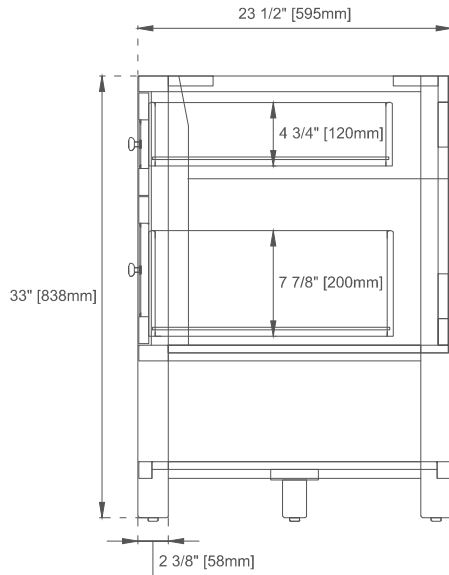

Fits Drain Hole Size: 1-3/4"

Full Extension, Soft Close Glides

European Soft Close Hinges

Aluminum Laminate Drawer Liners

Dimension

Width: 71-7/8"

Depth: 23-1/2"

Height: 33"

Rough-In Height: 21-1/2"

72" BRECKENRIDGE VANITY

JAMES MARTIN VANITIES

330-V72-BW 330-V72-SC
330-V72-LNO 330-V72-WWO

Knob

Top View

Bamboo Drawer Organizer

Front View

All dimensions are nominal
Diagrams are of cabinet only—James Martin Optional Countertops and sinks are not shown

Visit website for warranty and installation information
www.jamesmartinvanities.com

72" BRECKENRIDGE VANITY

330-V72-BW 330-V72-SC
 330-V72-LNO 330-V72-WWO

JAMES MARTIN VANITIES

Side View

Back View

All dimensions are nominal
 Diagrams are of cabinet only—James Martin Optional Countertops and sinks are not shown

Visit website for warranty and installation information
www.jamesmartinvanities.com