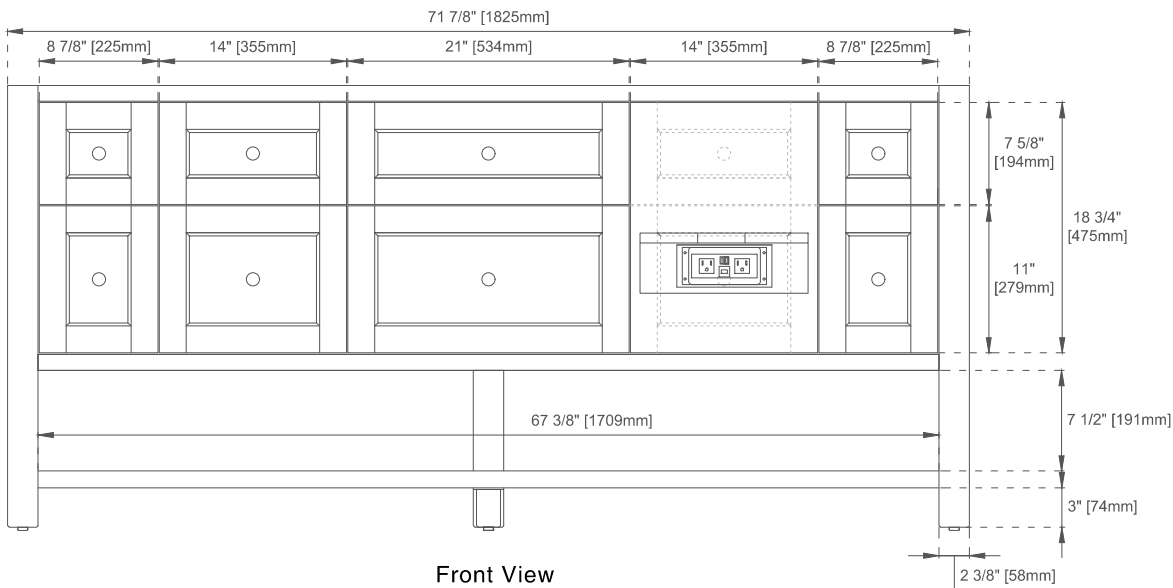

Fits Drain Hole Size: 1-3/4"

Full Extension, Soft Close Glides

European Soft Close Hinges

Aluminum Laminate Drawer Liners

Dimension

Width: 71-7/8"

Depth: 23-1/2"

Height: 33"

Rough-In Height: 21-1/2"

72" BRECKENRIDGE VANITY

JAMES MARTIN VANITIES

330-V72-BW 330-V72-SC
330-V72-LNO 330-V72-WWO

Knob

Top View

Bamboo Drawer Organizer

Front View

330-V72-BW 330-V72-SC
 330-V72-LNO 330-V72-WWO

JAMES MARTIN VANITIES

Side View

Back View

All dimensions are nominal
 Diagrams are of cabinet only—James Martin Optional Countertops and sinks are not shown

Visit website for warranty and installation information
www.jamesmartinvanities.com