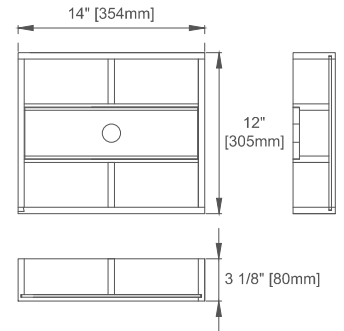

Fits Drain Hole Size: 1-3/4"

Full Extension, Soft Close Glides

European Soft Close Hinges

Aluminum Laminate Drawer Liners

Dimension

Width: 71-7/8"

Depth: 23-1/2"

Height: 33"

Rough-In Height: 21-1/2"

72" BRECKENRIDGE VANITY

JAMES MARTIN VANITIES

330-V72-BW 330-V72-SC
330-V72-LNO 330-V72-WWO

Knob

Top View

Bamboo Drawer Organizer

Front View

All dimensions are nominal
Diagrams are of cabinet only—James Martin Optional Countertops and sinks are not shown

Visit website for warranty and installation information
www.jamesmartinvanities.com

72" BRECKENRIDGE VANITY

330-V72-BW 330-V72-SC
 330-V72-LNO 330-V72-WWO

JAMES MARTIN VANITIES

Side View

Back View

All dimensions are nominal
 Diagrams are of cabinet only—James Martin Optional Countertops and sinks are not shown

Visit website for warranty and installation information
www.jamesmartinvanities.com