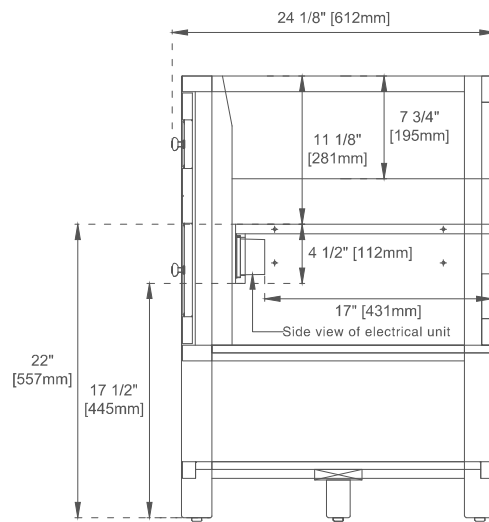

Fits Drain Hole Size: 1-3/4"

Full Extension, Soft Close Glides

European Soft Close Hinges

Aluminum Laminate Drawer Liners

Dimension

Width: 71-7/8"

Depth: 23-1/2"

Height: 33"

Rough-In Height: 21-1/2"

72" BRECKENRIDGE VANITY

JAMES MARTIN VANITIES

330-V72-BW 330-V72-SC
330-V72-LNO 330-V72-WWO

Knob

Top View

Bamboo Drawer Organizer

Front View

All dimensions are nominal
Diagrams are of cabinet only—James Martin Optional Countertops and sinks are not shown

Visit website for warranty and installation information
www.jamesmartinvanities.com

72" BRECKENRIDGE VANITY

330-V72-BW 330-V72-SC
 330-V72-LNO 330-V72-WWO

JAMES MARTIN VANITIES

Side View

Back View

All dimensions are nominal
 Diagrams are of cabinet only—James Martin Optional Countertops and sinks are not shown

Visit website for warranty and installation information
www.jamesmartinvanities.com