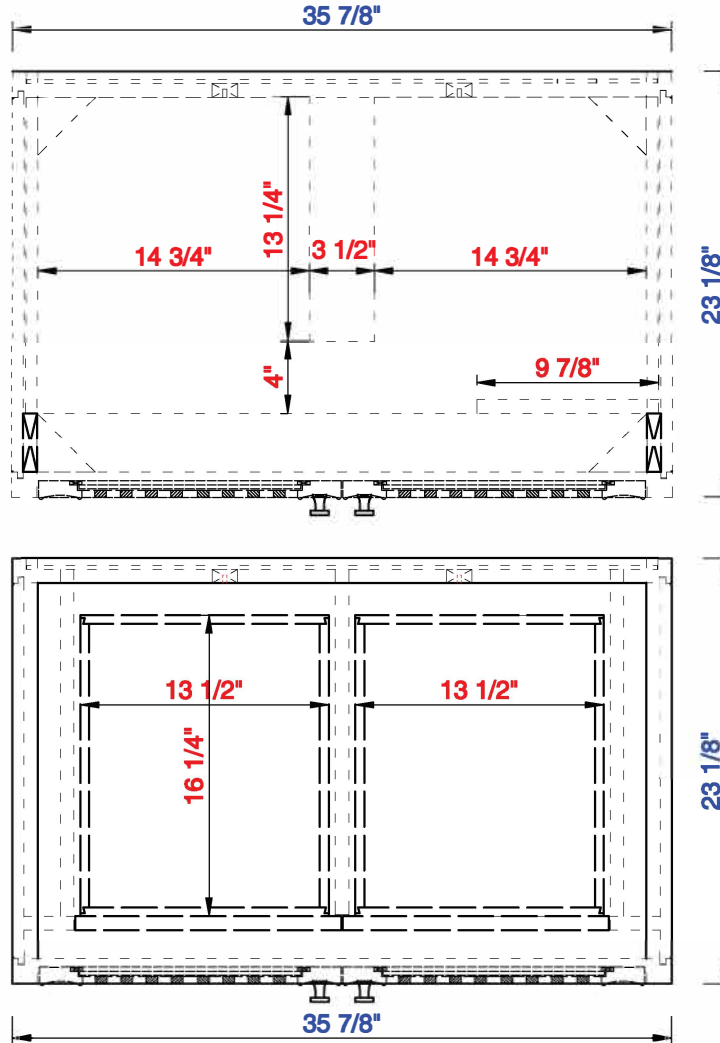

36"

Item Number:
E645-V36-MCA
E645-V36-GW

JAMES MARTIN

VANITIES™

Athens 36" Single Vanity Cabinet
Diagrams with Dimensions
page 01 of 03

NOTE ONE: Countertops are not shown in these diagrams. (Cabinet Only)

Athens 36" Single Vanity Cabinet
Diagrams with Dimensions
page 02 of 03

NOTE ONE: Countertops are not shown in these diagrams . (Cabinet Only)

NOTE TWO: Internal Shelves (Shown) are designed to align with sinks in James Martin's Optional Countertops. Customer's own countertops and sinks may align differently, and modification may be required. Please consult our website for Countertop Diagrams: www.jamesmartinvanities.com

Version:202010

36"

Item Number:
E645-V36-MCA
E645-V36-GW

JAMES MARTIN

VANITIES™

Athens 36" Single Vanity Cabinet
Diagrams with Dimensions
page 03 of 03

NOTE ONE: Countertops are not shown in these diagrams . (Cabinet Only)

VANITIES™

Athens 381mm Tower Hutch - Right
Diagrams with Dimensions
page 03 of 03

36"

Item Number:
E444-M36-MCA
E444-M36-GW

JAMES MARTIN

VANITIES™

Addison 36" Mirror
Diagrams with Dimensions
page 01 of 01

914mm