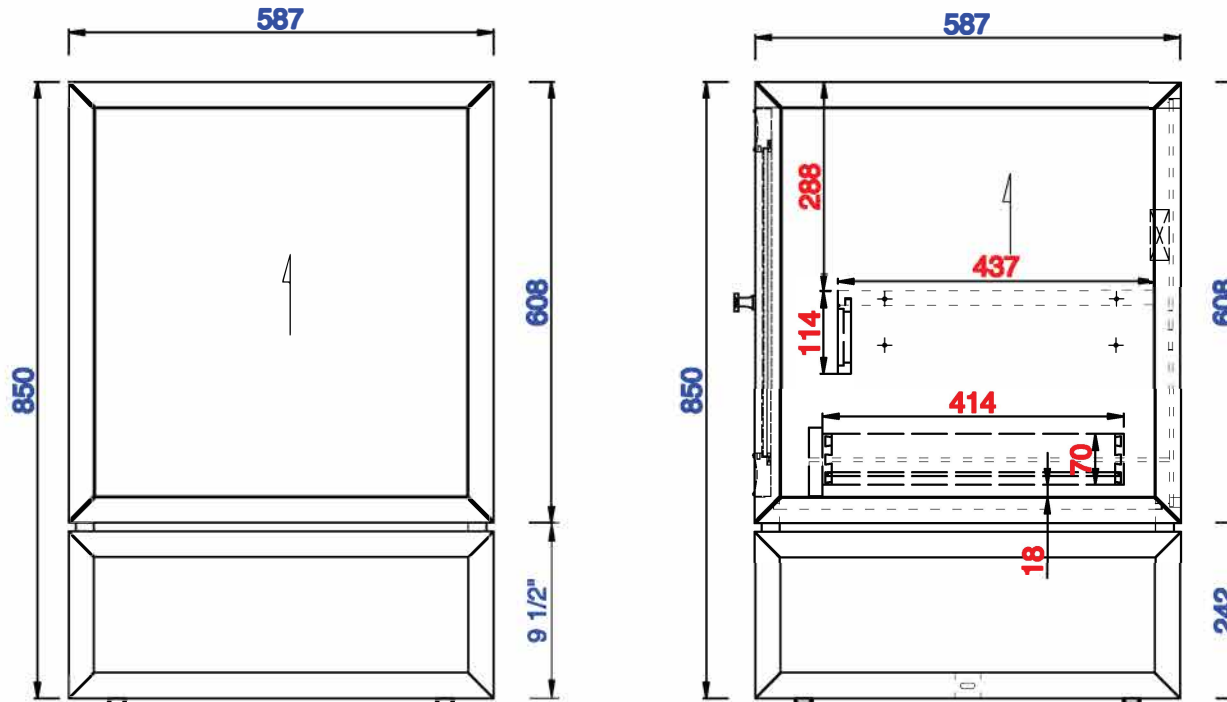

36"

Item Number:
E645-V36-MCA
E645-V36-GW

JAMES MARTIN

VANITIES™

Athens 36" Single Vanity Cabinet
Diagrams with Dimensions
page 01 of 03

NOTE ONE: Countertops are not shown in these diagrams. (Cabinet Only)

NOTE TWO: Internal Shelves (Shown) are designed to align with sinks in James Martin's Optional Countertops.

Customer's own countertops and sinks may align differently, and modification may be required.

Please consult our website for Countertop Diagrams: www.jamesmartinvanities.com

Version:202010

914mm

Item Number:
E645-V36-MCA
E645-V36-GW

JAMES MARTIN

VANITIES™

Athens 914mm Single Vanity Cabinet
Diagrams with Dimensions
page 03 of 03

VANITIES™

Athens 381mm Tower Hutch - Right
Diagrams with Dimensions
page 03 of 03

36"

Item Number:
E444-M36-MCA
E444-M36-GW

JAMES MARTIN

VANITIES™

Addison 36" Mirror
Diagrams with Dimensions
page 01 of 01

914mm