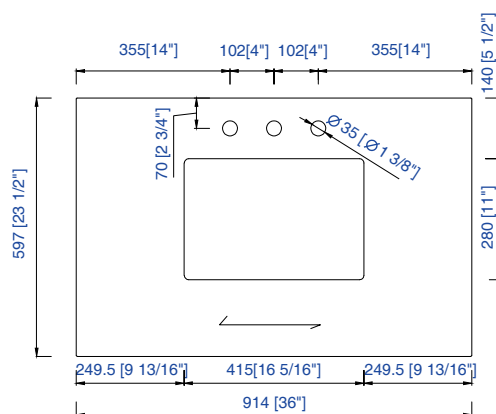

VANITIES™

Athens 381mm Tower Hutch - Right
Diagrams with Dimensions
page 03 of 03

36"

Item Number:
E444-M36-MCA
E444-M36-GW

JAMES MARTIN

VANITIES™

Addison 36" Mirror
Diagrams with Dimensions
page 01 of 01

914mm

Item Number:
E444-M36-MCA
E444-M36-GW

JAMES MARTIN

VANITIES™

Addison 914mm Mirror
Diagrams with Dimensions
page 01 of 01

36" Vanity Top Spec Sheet

James Martin Vanities Company always recommends you consult and/or hire a professional contractor when installing your vanity cabinet and top.

3cm/1.18"
Countertop

James Martin - Natural Stone Countertop Measurement Specification

James Martin - Natural Stone & Solid Surface Countertop Measurement Specification

James Martin - Quartz Countertop Measurement Specification

James Martin Vanities - Nova Rectangular Undermount Sink (Basin) **SNK-RCT-WHT**

Used with 3cm thickness premium rectangular countertops:
Silestone Quartz

Imperial Measurements

Metric Measurements

OD Size: 500 x 355 x 145 mm
 19 5/8" x 14" x 5 6/8"
 ID Size: 440 x 295 mm
 17 3/8" x 11 5/8"