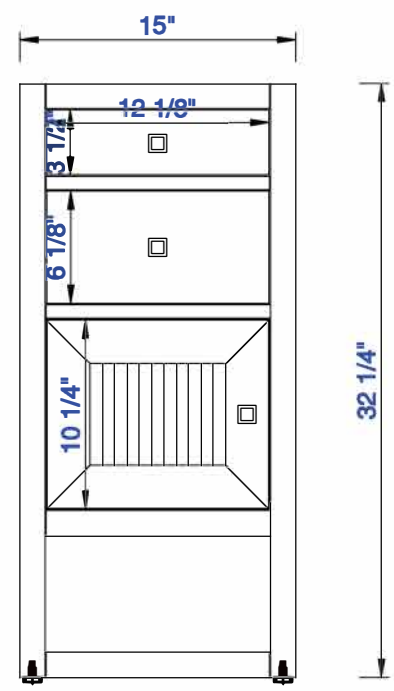

15"

Item Number:
E645-B15L-MCA
E645-B15L-GW

JAMES MARTIN

VANITIES™

Athens 15" Cabinet with
Drawers & Door - Left
Diagrams with Dimensions
page 01 of 03

NOTE ONE: Countertops are not shown in these diagrams. (Cabinet Only)

VANITIES™

Athens 381mm Tower Hutch - Right
Diagrams with Dimensions
page 03 of 03

36"

Item Number:
E444-M36-MCA
E444-M36-GW

JAMES MARTIN

VANITIES™

Addison 36" Mirror
Diagrams with Dimensions
page 01 of 01

914mm

Item Number:
E444-M36-MCA
E444-M36-GW

JAMES MARTIN

VANITIES™

Addison 914mm Mirror
Diagrams with Dimensions
page 01 of 01

36" Vanity Top Spec Sheet

James Martin Vanities Company always recommends you consult and/or hire a professional contractor when installing your vanity cabinet and top.