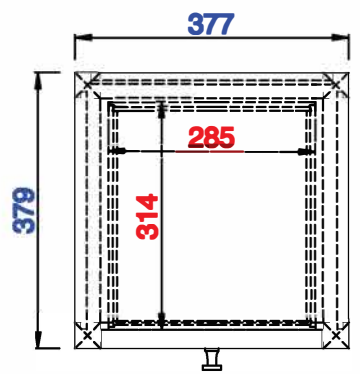

VANITIES™

Athens 15" Tower Hutch - Right
Diagrams with Dimensions
page 03 of 03

381mm

Item Number:
E645-H15R-MCA
E645-H15R-GW

JAMES MARTIN

VANITIES™

Athens 381mm Tower Hutch - Right
Diagrams with Dimensions
page 01 of 03

381mm

Item Number:
E645-H15R-MCA
E645-H15R-GW

JAMES MARTIN

VANITIES™

Athens 381mm Tower Hutch - Right
Diagrams with Dimensions
page 02 of 03

381mm

Item Number:
E645-H15R-MCA
E645-H15R-GW

JAMES MARTIN

VANITIES™

Athens 381mm Tower Hutch - Right
Diagrams with Dimensions
page 03 of 03

36"

Item Number:
E444-M36-MCA
E444-M36-GW

JAMES MARTIN

VANITIES™

Addison 36" Mirror
Diagrams with Dimensions
page 01 of 01

914mm

Item Number:
E444-M36-MCA
E444-M36-GW

JAMES MARTIN

VANITIES™

Addison 914mm Mirror
Diagrams with Dimensions
page 01 of 01

36" Vanity Top Spec Sheet

James Martin Vanities Company always recommends you consult and/or hire a professional contractor when installing your vanity cabinet and top.