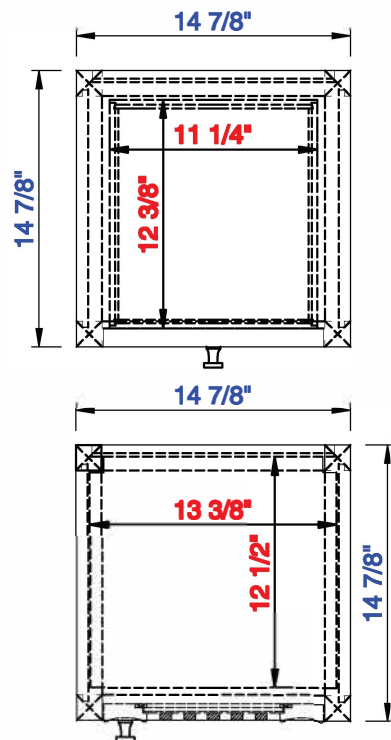

15"

Item Number:
E645-H15R-MCA
E645-H15R-GW

JAMES MARTIN

VANITIES™

Athens 15" Tower Hutch - Right
Diagrams with Dimensions
page 02 of 03

15"

Item Number:
E645-H15R-MCA
E645-H15R-GW

JAMES MARTIN

VANITIES™

Athens 15" Tower Hutch - Right
Diagrams with Dimensions
page 03 of 03

381mm

Item Number:
E645-H15R-MCA
E645-H15R-GW

JAMES MARTIN

VANITIES™

Athens 381mm Tower Hutch - Right
Diagrams with Dimensions
page 01 of 03

381mm

Item Number:
E645-H15R-MCA
E645-H15R-GW

JAMES MARTIN

VANITIES™

Athens 381mm Tower Hutch - Right
Diagrams with Dimensions
page 02 of 03

381mm

Item Number:
E645-H15R-MCA
E645-H15R-GW

JAMES MARTIN

VANITIES™

Athens 381mm Tower Hutch - Right
Diagrams with Dimensions
page 03 of 03

36"

Item Number:
E444-M36-MCA
E444-M36-GW

JAMES MARTIN

VANITIES™

Addison 36" Mirror
Diagrams with Dimensions
page 01 of 01

914mm