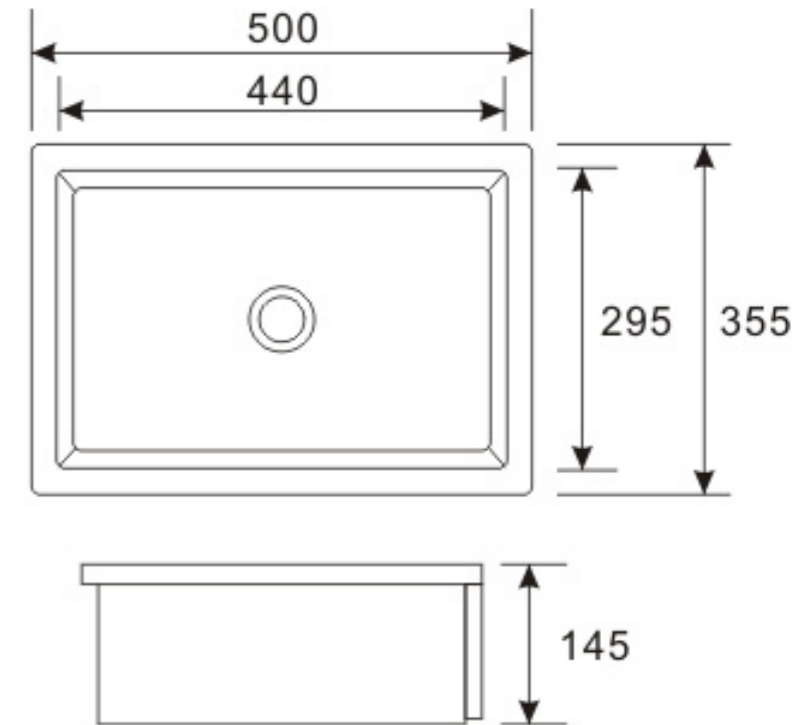

VANITIES™

Athens 381mm Tower Hutch - Right
Diagrams with Dimensions
page 03 of 03

36"

Item Number:
E444-M36-MCA
E444-M36-GW

JAMES MARTIN

VANITIES™

Addison 36" Mirror
Diagrams with Dimensions
page 01 of 01

914mm

Item Number:
E444-M36-MCA
E444-M36-GW

JAMES MARTIN

VANITIES™

Addison 914mm Mirror
Diagrams with Dimensions
page 01 of 01

36" Vanity Top Spec Sheet

James Martin Vanities Company always recommends you consult and/or hire a professional contractor when installing your vanity cabinet and top.

3cm/1.18"
Countertop

James Martin - Natural Stone Countertop Measurement Specification

James Martin - Natural Stone & Solid Surface Countertop Measurement Specification

James Martin - Quartz Countertop Measurement Specification

James Martin Vanities - Nova Rectangular Undermount Sink (Basin) **SNK-RCT-WHT**

Used with 3cm thickness premium rectangular countertops:
Silestone Quartz

Imperial Measurements

Metric Measurements

OD Size: 500 x 355 x 145 mm
 19 5/8" x 14" x 5 6/8"
 ID Size: 440 x 295 mm
 17 3/8" x 11 5/8"