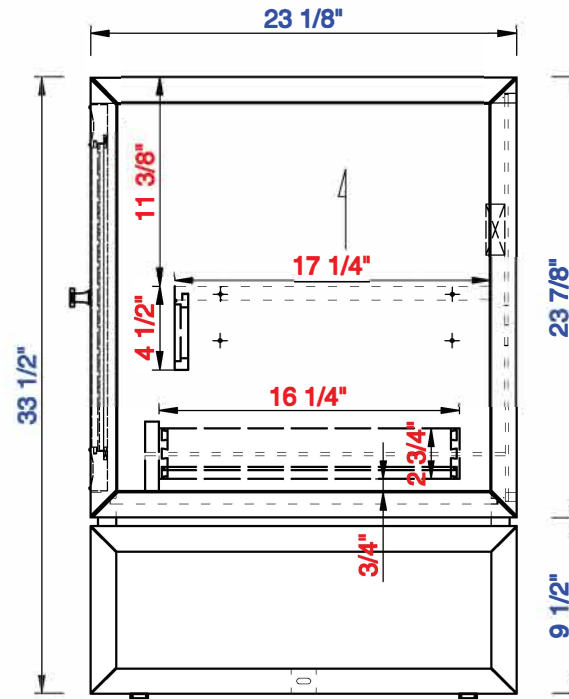

36"

Item Number:
E645-V36-MCA
E645-V36-GW

JAMES MARTIN

VANITIES™

Athens 36" Single Vanity Cabinet
Diagrams with Dimensions
page 01 of 03

NOTE ONE: Countertops are not shown in these diagrams. (Cabinet Only)

Version:202010

36"

Item Number:
E645-V36-MCA
E645-V36-GW

JAMES MARTIN

VANITIES™

Athens 36" Single Vanity Cabinet
Diagrams with Dimensions
page 03 of 03

NOTE ONE: Countertops are not shown in these diagrams . (Cabinet Only)

VANITIES™

Athens 381mm Tower Hutch - Right
Diagrams with Dimensions
page 03 of 03

36"

Item Number:
E444-M36-MCA
E444-M36-GW

JAMES MARTIN

VANITIES™

Addison 36" Mirror
Diagrams with Dimensions
page 01 of 01

914mm

Item Number:
E444-M36-MCA
E444-M36-GW

JAMES MARTIN

VANITIES™

Addison 914mm Mirror
Diagrams with Dimensions
page 01 of 01

36" Vanity Top Spec Sheet

James Martin Vanities Company always recommends you consult and/or hire a professional contractor when installing your vanity cabinet and top.