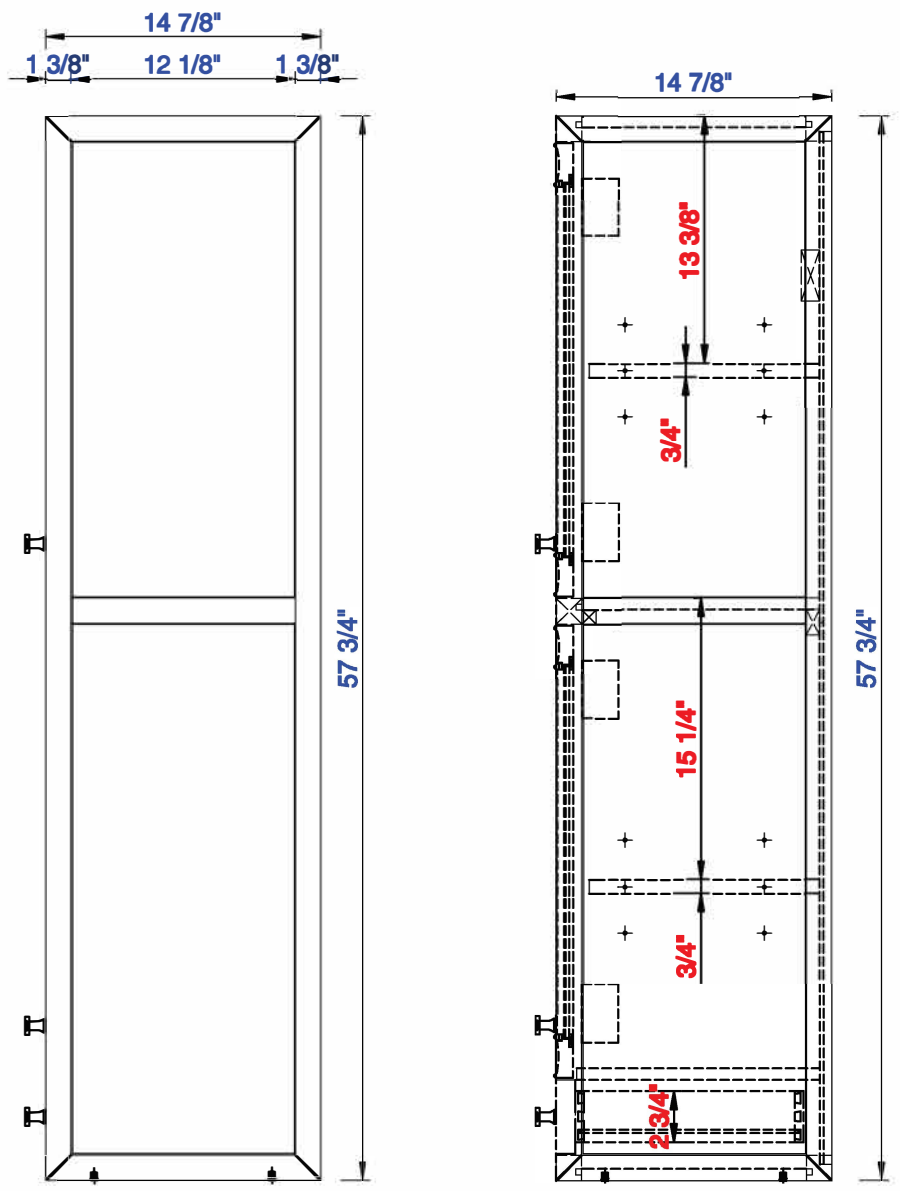

36"

Item Number:
E645-V36-MCA
E645-V36-GW

JAMES MARTIN

VANITIES™

Athens 36" Single Vanity Cabinet
Diagrams with Dimensions
page 01 of 03

NOTE ONE: Countertops are not shown in these diagrams. (Cabinet Only)

15"

Item Number:
E645-H15R-MCA
E645-H15R-GW

JAMES MARTIN

VANITIES™

Athens 15" Tower Hutch - Right
Diagrams with Dimensions
page 02 of 03

15"

Item Number:
E645-H15R-MCA
E645-H15R-GW

JAMES MARTIN

VANITIES™

Athens 15" Tower Hutch - Right
Diagrams with Dimensions
page 03 of 03

381mm

Item Number:
E645-H15R-MCA
E645-H15R-GW

JAMES MARTIN

VANITIES™

Athens 381mm Tower Hutch - Right
Diagrams with Dimensions
page 01 of 03

VANITIES™

Athens 381mm Tower Hutch - Right
Diagrams with Dimensions
page 03 of 03

36"

Item Number:
E444-M36-MCA
E444-M36-GW

JAMES MARTIN

VANITIES™

Addison 36" Mirror
Diagrams with Dimensions
page 01 of 01

914mm