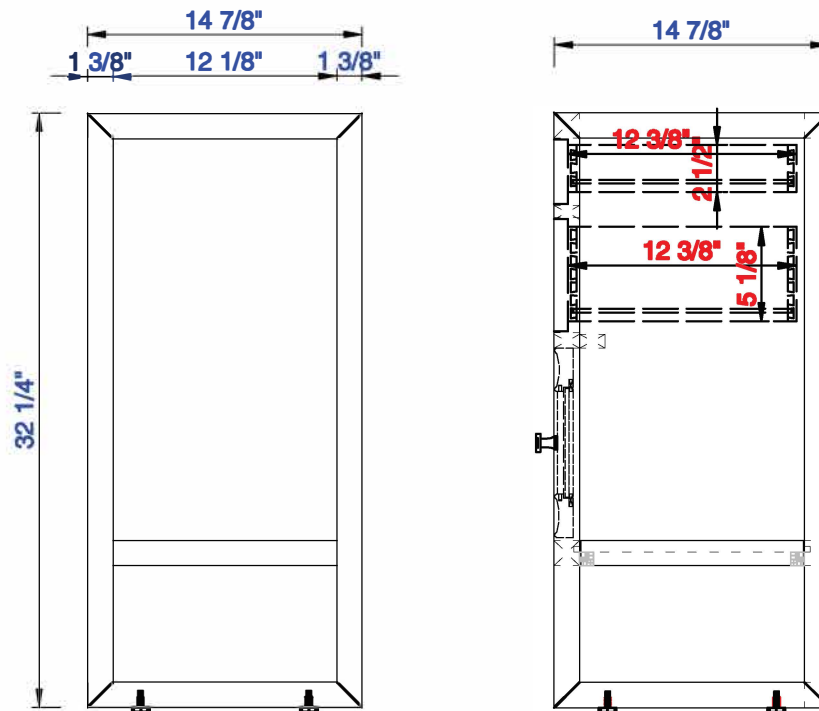

36"

Item Number:
E645-V36-MCA
E645-V36-GW

JAMES MARTIN

VANITIES™

Athens 36" Single Vanity Cabinet
Diagrams with Dimensions
page 01 of 03

NOTE ONE: Countertops are not shown in these diagrams. (Cabinet Only)

Athens 15" Cabinet with
Drawers & Door -Left
Diagrams with Dimensions
page 02 of 03

NOTE ONE: Countertops are not shown in these diagrams . (Cabinet Only)
Please consult our website for Countertop Diagrams: www.jamesmartinvanities.com

Version:202010

15"

Item Number:
E645-B15L-MCA
E645-B15L-GW

JAMES MARTIN

VANITIES™

Athens 15" Cabinet with
Drawers & Door - Left
Diagrams with Dimensions
page 03 of 03

NOTE ONE: Countertops are not shown in these diagrams . (Cabinet Only)

VANITIES™

Athens 381mm Tower Hutch - Right
Diagrams with Dimensions
page 03 of 03

36"

Item Number:
E444-M36-MCA
E444-M36-GW

JAMES MARTIN

VANITIES™

Addison 36" Mirror
Diagrams with Dimensions
page 01 of 01

914mm