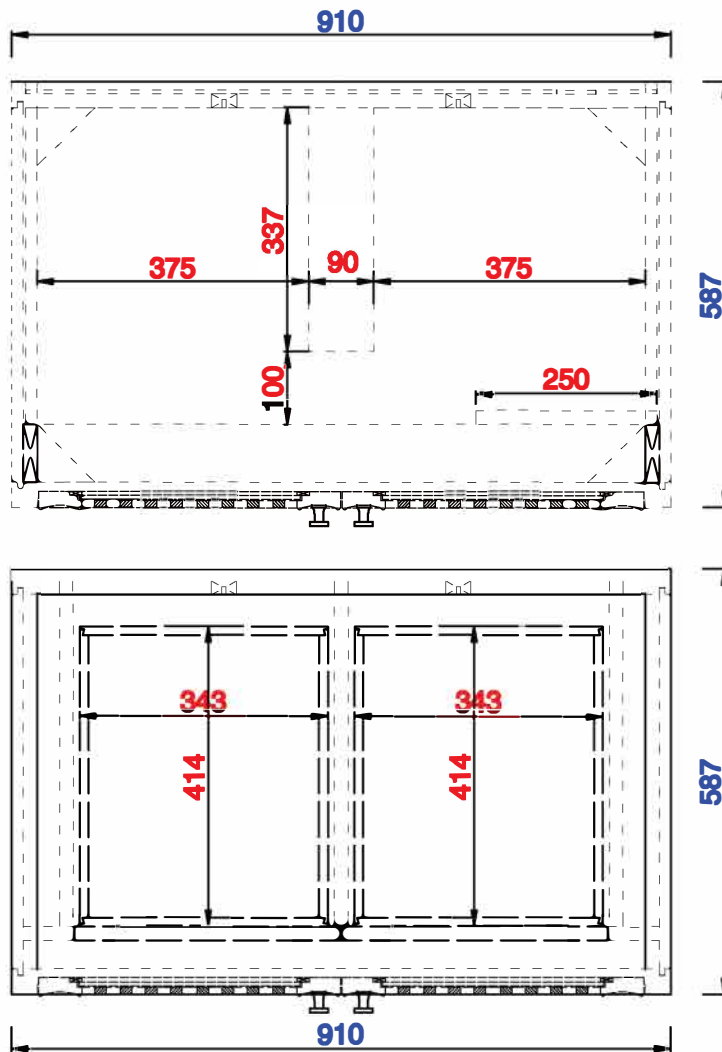

36"

Item Number:
E645-V36-MCA
E645-V36-GW

JAMES MARTIN

VANITIES™

Athens 36" Single Vanity Cabinet
Diagrams with Dimensions
page 01 of 03

NOTE ONE: Countertops are not shown in these diagrams. (Cabinet Only)

Version:202010

914mm

Item Number:
E645-V36-MCA
E645-V36-GW

JAMES MARTIN

VANITIES™

Athens 914mm Single Vanity Cabinet
Diagrams with Dimensions
page 02 of 03

NOTE ONE: Countertops are not shown in these diagrams . (Cabinet Only)

NOTE TWO: Internal Shelves (Shown) are designed to align with sinks in James Martin's Optional Countertops.

Customer's own countertops and sinks may align differently, and modification may be required.

VANITIES™

Athens 381mm Tower Hutch - Right
Diagrams with Dimensions
page 03 of 03

36"

Item Number:
E444-M36-MCA
E444-M36-GW

JAMES MARTIN

VANITIES™

Addison 36" Mirror
Diagrams with Dimensions
page 01 of 01

914mm