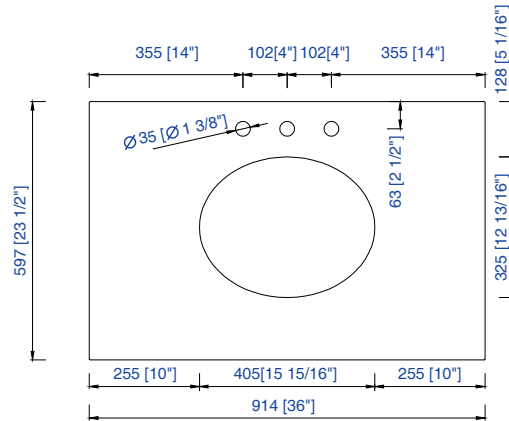

VANITIES™

Athens 381mm Tower Hutch - Right
Diagrams with Dimensions
page 03 of 03

36"

Item Number:
E444-M36-MCA
E444-M36-GW

JAMES MARTIN

VANITIES™

Addison 36" Mirror
Diagrams with Dimensions
page 01 of 01

914mm

Item Number:
E444-M36-MCA
E444-M36-GW

JAMES MARTIN

VANITIES™

Addison 914mm Mirror
Diagrams with Dimensions
page 01 of 01

36" Vanity Top Spec Sheet

James Martin Vanities Company always recommends you consult and/or hire a professional contractor when installing your vanity cabinet and top.

3cm/1.18"
Countertop

James Martin - Natural Stone Countertop Measurement Specification

James Martin - Natural Stone & Solid Surface Countertop Measurement Specification

James Martin - Quartz Countertop Measurement Specification

James Martin Vanities - Nova Rectangular Undermount Sink (Basin) **SNK-RCT-WHT**

Used with 3cm thickness premium rectangular countertops:
Silestone Quartz

Imperial Measurements

Metric Measurements

OD Size: 500 x 355 x 145 mm
 19 5/8" x 14" x 5 6/8"
 ID Size: 440 x 295 mm
 17 3/8" x 11 5/8"