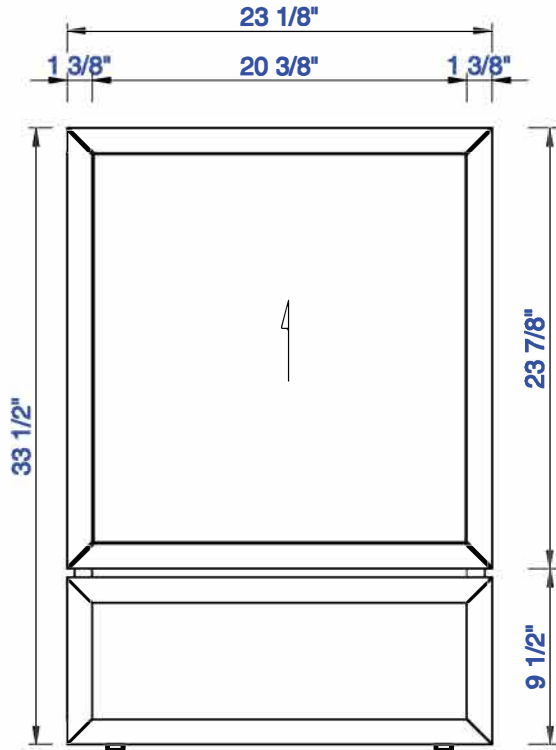

36"

Item Number:
E645-V36-MCA
E645-V36-GW

JAMES MARTIN

VANITIES™

Athens 36" Single Vanity Cabinet
Diagrams with Dimensions
page 01 of 03

NOTE ONE: Countertops are not shown in these diagrams. (Cabinet Only)

Version:202010

36"

Item Number:
E645-V36-MCA
E645-V36-GW

JAMES MARTIN

VANITIES™

Athens 36" Single Vanity Cabinet
Diagrams with Dimensions
page 03 of 03

NOTE ONE: Countertops are not shown in these diagrams . (Cabinet Only)

VANITIES™

Athens 381mm Tower Hutch - Right
Diagrams with Dimensions
page 03 of 03

36"

Item Number:
E444-M36-MCA
E444-M36-GW

JAMES MARTIN

VANITIES™

Addison 36" Mirror
Diagrams with Dimensions
page 01 of 01

914mm

Item Number:
E444-M36-MCA
E444-M36-GW

JAMES MARTIN

VANITIES™

Addison 914mm Mirror
Diagrams with Dimensions
page 01 of 01

36" Vanity Top Spec Sheet

James Martin Vanities Company always recommends you consult and/or hire a professional contractor when installing your vanity cabinet and top.