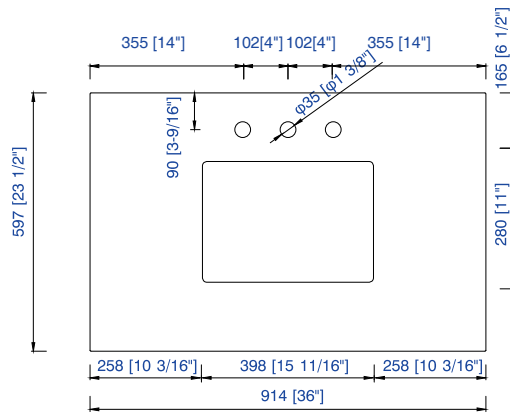

VANITIES™

Athens 381mm Tower Hutch - Right
Diagrams with Dimensions
page 03 of 03

36"

Item Number:
E444-M36-MCA
E444-M36-GW

JAMES MARTIN

VANITIES™

Addison 36" Mirror
Diagrams with Dimensions
page 01 of 01

914mm

Item Number:
E444-M36-MCA
E444-M36-GW

JAMES MARTIN

VANITIES™

Addison 914mm Mirror
Diagrams with Dimensions
page 01 of 01

36" Vanity Top Spec Sheet

James Martin Vanities Company always recommends you consult and/or hire a professional contractor when installing your vanity cabinet and top.

3cm/1.18"
Countertop

James Martin - Natural Stone Countertop Measurement Specification

James Martin - Natural Stone & Solid Surface Countertop Measurement Specification

James Martin - Quartz Countertop Measurement Specification

James Martin Vanities - Nova Rectangular Undermount Sink (Basin) **SNK-RCT-WHT**

Used with 3cm thickness premium rectangular countertops:
Silestone Quartz

Imperial Measurements

Metric Measurements

OD Size: 500 x 355 x 145 mm
 19 5/8" x 14" x 5 6/8"
 ID Size: 440 x 295 mm
 17 3/8" x 11 5/8"