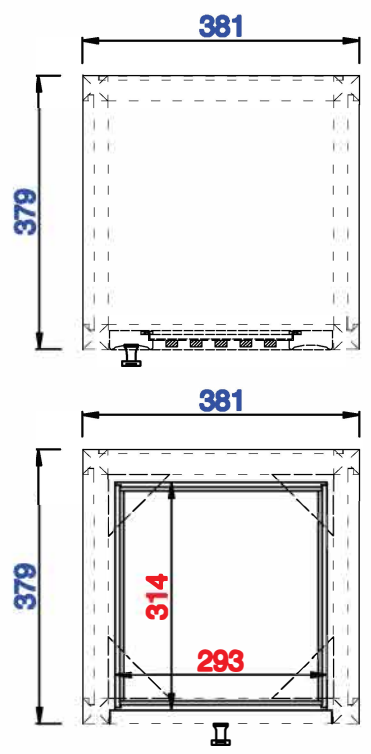

Athens 381mm Cabinet with
Drawers & Door - Left
Diagrams with Dimensions
page 01 of 03

NOTE ONE: Countertops are not shown in these diagrams. (Cabinet Only)

NOTE TWO: This cabinet does not have a Backsplash.

Please consult our website for Countertop Diagrams: www.jamesmartinvanities.com

Version:202010

381mm

Item Number:
E645-B15L-MCA
E645-B15L-GW

JAMES MARTIN

VANITIES™

Athens 381mm Cabinet with
Drawers & Door - Left
Diagrams with Dimensions
page 02 of 03

JAMES MARTIN

VANITIES™

Athens 381mm Cabinet with
Drawers & Door - Left
Diagrams with Dimensions
page 03 of 03

NOTE ONE: Countertops are not shown in these diagrams . (Cabinet Only)

NOTE TWO: This cabinet does not have a Backsplash.

VANITIES™

Athens 381mm Tower Hutch - Right
Diagrams with Dimensions
page 03 of 03

36"

Item Number:
E444-M36-MCA
E444-M36-GW

JAMES MARTIN

VANITIES™

Addison 36" Mirror
Diagrams with Dimensions
page 01 of 01

914mm