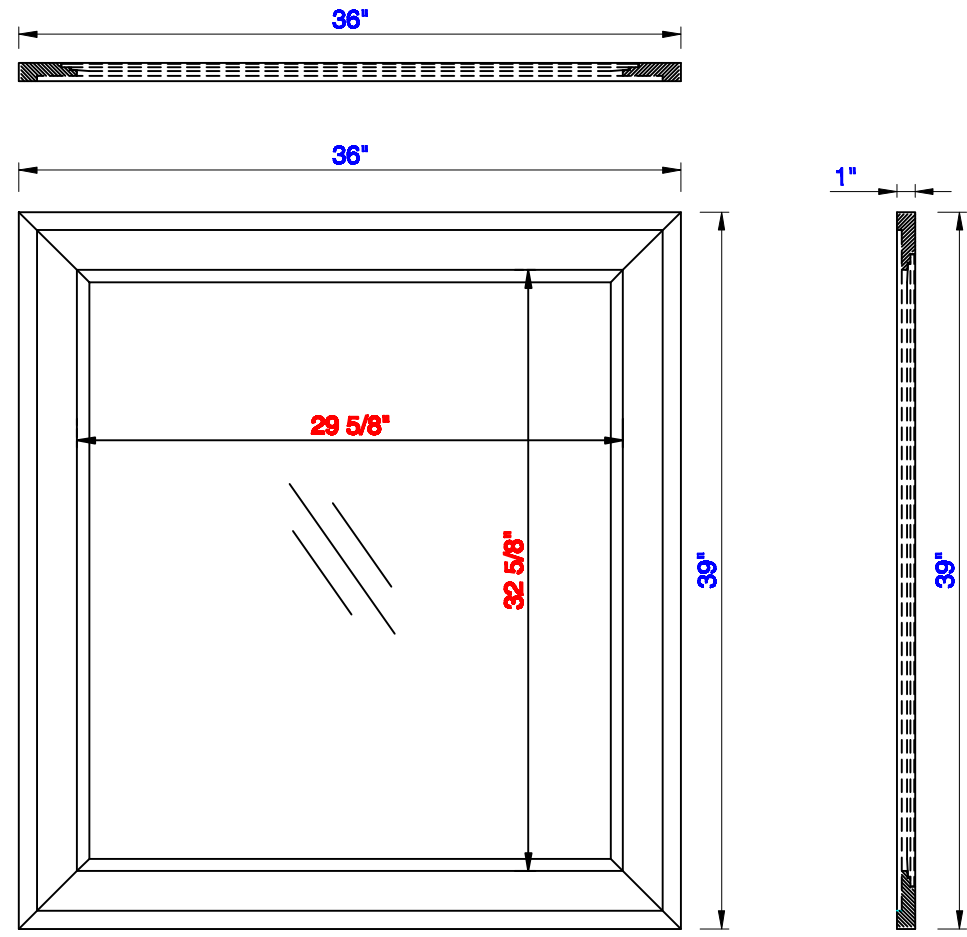

381mm

Item Number:
E645-H15R-MCA
E645-H15R-GW

JAMES MARTIN

VANITIES™

Athens 381mm Tower Hutch - Right
Diagrams with Dimensions
page 02 of 03

381mm

Item Number:
E645-H15R-MCA
E645-H15R-GW

JAMES MARTIN

VANITIES™

Athens 381mm Tower Hutch - Right
Diagrams with Dimensions
page 03 of 03

36"

Item Number:
E444-M36-MCA
E444-M36-GW

JAMES MARTIN

VANITIES™

Addison 36" Mirror
Diagrams with Dimensions
page 01 of 01

914mm

Item Number:
E444-M36-MCA
E444-M36-GW

JAMES MARTIN

VANITIES™

Addison 914mm Mirror
Diagrams with Dimensions
page 01 of 01

36" Vanity Top Spec Sheet

James Martin Vanities Company always recommends you consult and/or hire a professional contractor when installing your vanity cabinet and top.

James Martin Vanities - Nova Rectangular Undermount Sink (Basin) **SNK-RCT-WHT**

Used with 3cm thickness premium rectangular countertops:
Silestone Quartz

Imperial Measurements

Metric Measurements

OD Size: 500 x 355 x 145 mm
 19 5/8" x 14" x 5 6/8"
 ID Size: 440 x 295 mm
 17 3/8" x 11 5/8"