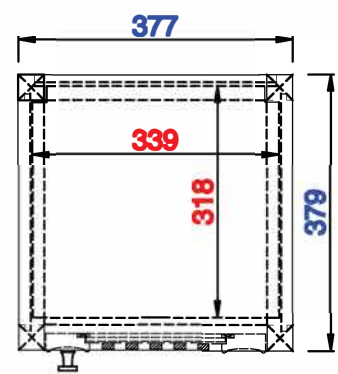

VANITIES™

Athens 15" Tower Hutch - Right
Diagrams with Dimensions
page 03 of 03

381mm

Item Number:
E645-H15R-MCA
E645-H15R-GW

JAMES MARTIN

VANITIES™

Athens 381mm Tower Hutch - Right
Diagrams with Dimensions
page 01 of 03

381mm

Item Number:
E645-H15R-MCA
E645-H15R-GW

JAMES MARTIN

VANITIES™

Athens 381mm Tower Hutch - Right
Diagrams with Dimensions
page 02 of 03

381mm

Item Number:
E645-H15R-MCA
E645-H15R-GW

JAMES MARTIN

VANITIES™

Athens 381mm Tower Hutch - Right
Diagrams with Dimensions
page 03 of 03

36"

Item Number:
E444-M36-MCA
E444-M36-GW

JAMES MARTIN

VANITIES™

Addison 36" Mirror
Diagrams with Dimensions
page 01 of 01

914mm

Item Number:
E444-M36-MCA
E444-M36-GW

JAMES MARTIN

VANITIES™

Addison 914mm Mirror
Diagrams with Dimensions
page 01 of 01

36" Vanity Top Spec Sheet

James Martin Vanities Company always recommends you consult and/or hire a professional contractor when installing your vanity cabinet and top.