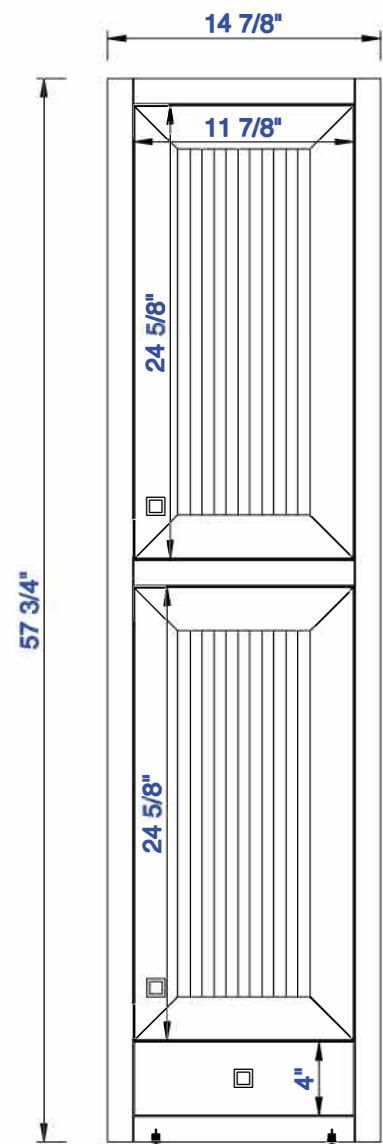

Please consult our website for Countertop Diagrams: www.jamesmartinvanities.com

Version:202010

15"

Item Number:
E645-H15R-MCA
E645-H15R-GW

JAMES MARTIN

VANITIES™

Athens 15" Tower Hutch - Right
Diagrams with Dimensions
page 01 of 03

15"

Item Number:
E645-H15R-MCA
E645-H15R-GW

JAMES MARTIN

VANITIES™

Athens 15" Tower Hutch - Right
Diagrams with Dimensions
page 02 of 03

15"

Item Number:
E645-H15R-MCA
E645-H15R-GW

JAMES MARTIN

VANITIES™

Athens 15" Tower Hutch - Right
Diagrams with Dimensions
page 03 of 03

381mm

Item Number:
E645-H15R-MCA
E645-H15R-GW

JAMES MARTIN

VANITIES™

Athens 381mm Tower Hutch - Right
Diagrams with Dimensions
page 01 of 03

VANITIES™

Athens 381mm Tower Hutch - Right
Diagrams with Dimensions
page 03 of 03

36"

Item Number:
E444-M36-MCA
E444-M36-GW

JAMES MARTIN

VANITIES™

Addison 36" Mirror
Diagrams with Dimensions
page 01 of 01

914mm