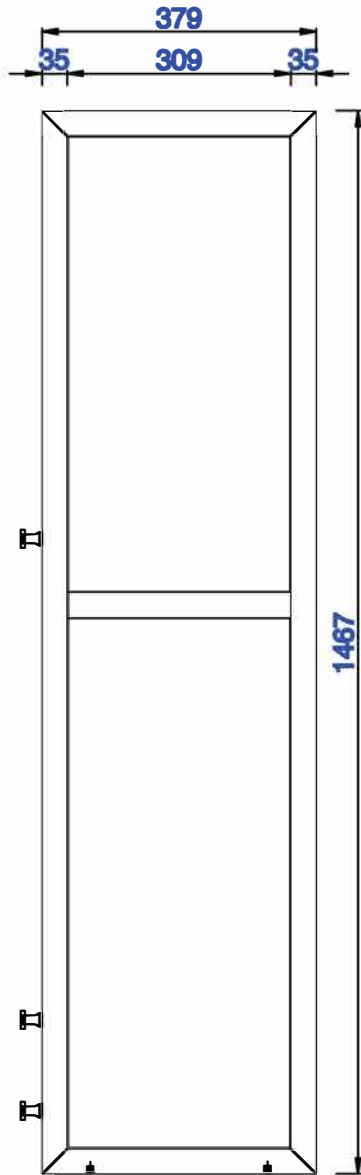

Please consult our website for Countertop Diagrams: www.jamesmartinvanities.com

Version:202010

15"

Item Number:
E645-H15R-MCA
E645-H15R-GW

JAMES MARTIN

VANITIES™

Athens 15" Tower Hutch - Right
Diagrams with Dimensions
page 01 of 03

VANITIES™

Athens 15" Tower Hutch - Right
Diagrams with Dimensions
page 03 of 03

381mm

Item Number:
E645-H15R-MCA
E645-H15R-GW

JAMES MARTIN

VANITIES™

Athens 381mm Tower Hutch - Right
Diagrams with Dimensions
page 01 of 03

381mm

Item Number:
E645-H15R-MCA
E645-H15R-GW

JAMES MARTIN

VANITIES™

Athens 381mm Tower Hutch - Right
Diagrams with Dimensions
page 02 of 03

381mm

Item Number:
E645-H15R-MCA
E645-H15R-GW

JAMES MARTIN

VANITIES™

Athens 381mm Tower Hutch - Right
Diagrams with Dimensions
page 03 of 03

36"

Item Number:
E444-M36-MCA
E444-M36-GW

JAMES MARTIN

VANITIES™

Addison 36" Mirror
Diagrams with Dimensions
page 01 of 01

914mm