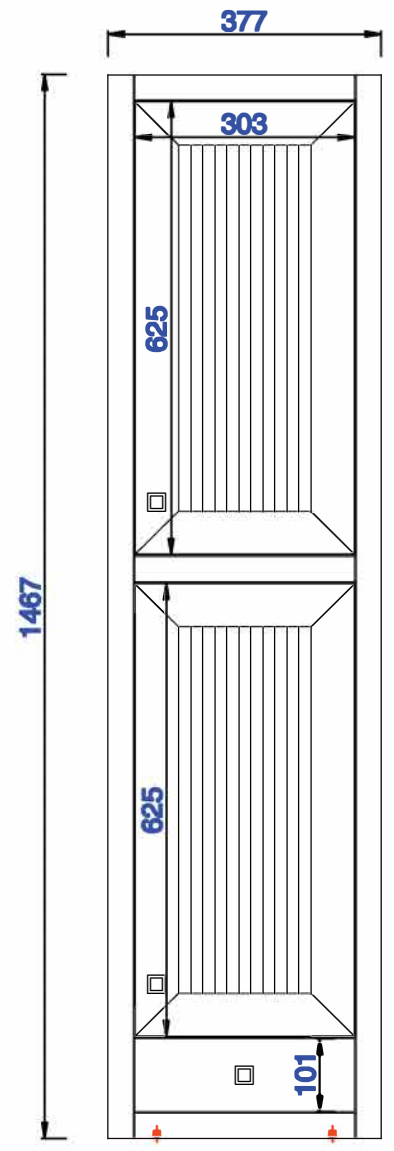

15"

Item Number:
E645-H15R-MCA
E645-H15R-GW

JAMES MARTIN

VANITIES™

Athens 15" Tower Hutch - Right
Diagrams with Dimensions
page 02 of 03

15"

Item Number:
E645-H15R-MCA
E645-H15R-GW

JAMES MARTIN

VANITIES™

Athens 15" Tower Hutch - Right
Diagrams with Dimensions
page 03 of 03

381mm

Item Number:
E645-H15R-MCA
E645-H15R-GW

JAMES MARTIN

VANITIES™

Athens 381mm Tower Hutch - Right
Diagrams with Dimensions
page 01 of 03

381mm

Item Number:
E645-H15R-MCA
E645-H15R-GW

JAMES MARTIN

VANITIES™

Athens 381mm Tower Hutch - Right
Diagrams with Dimensions
page 02 of 03

381mm

Item Number:
E645-H15R-MCA
E645-H15R-GW

JAMES MARTIN

VANITIES™

Athens 381mm Tower Hutch - Right
Diagrams with Dimensions
page 03 of 03

36"

Item Number:
E444-M36-MCA
E444-M36-GW

JAMES MARTIN

VANITIES™

Addison 36" Mirror
Diagrams with Dimensions
page 01 of 01

914mm