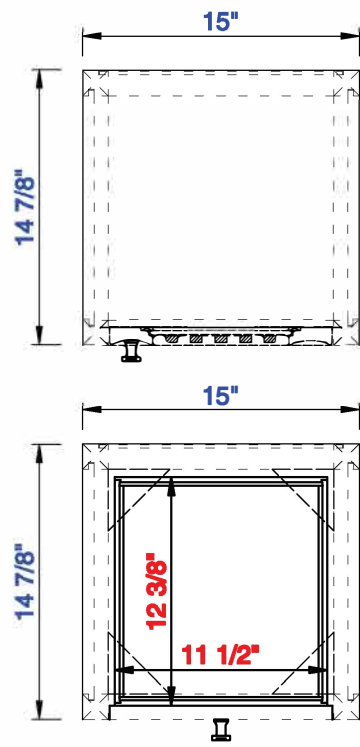

15"

Item Number:
E645-B15L-MCA
E645-B15L-GW

JAMES MARTIN

VANITIES™

Athens 15" Cabinet with
Drawers & Door - Left
Diagrams with Dimensions
page 01 of 03

NOTE ONE: Countertops are not shown in these diagrams. (Cabinet Only)

Athens 15" Cabinet with
Drawers & Door -Left
Diagrams with Dimensions
page 02 of 03

NOTE ONE: Countertops are not shown in these diagrams . (Cabinet Only)
Please consult our website for Countertop Diagrams: www.jamesmartinvanities.com

VANITIES™

Athens 381mm Tower Hutch - Right
Diagrams with Dimensions
page 03 of 03

36"

Item Number:
E444-M36-MCA
E444-M36-GW

JAMES MARTIN

VANITIES™

Addison 36" Mirror
Diagrams with Dimensions
page 01 of 01

914mm

Item Number:
E444-M36-MCA
E444-M36-GW

JAMES MARTIN

VANITIES™

Addison 914mm Mirror
Diagrams with Dimensions
page 01 of 01

36" Vanity Top Spec Sheet

James Martin Vanities Company always recommends you consult and/or hire a professional contractor when installing your vanity cabinet and top.