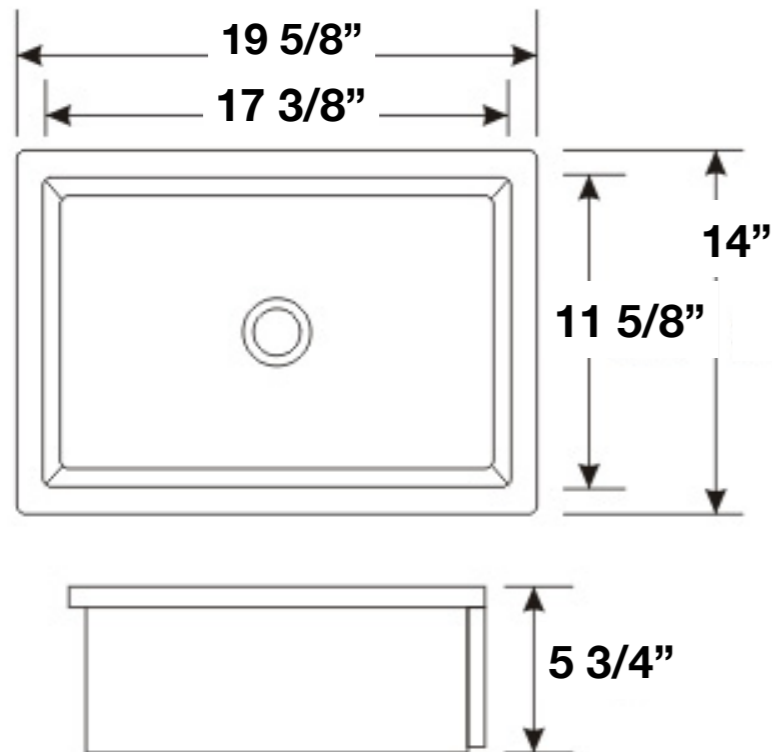

VANITIES™

Athens 381mm Tower Hutch - Right
Diagrams with Dimensions
page 03 of 03

36"

Item Number:
E444-M36-MCA
E444-M36-GW

JAMES MARTIN

VANITIES™

Addison 36" Mirror
Diagrams with Dimensions
page 01 of 01

914mm

Item Number:
E444-M36-MCA
E444-M36-GW

JAMES MARTIN

VANITIES™

Addison 914mm Mirror
Diagrams with Dimensions
page 01 of 01

36" Vanity Top Spec Sheet

James Martin Vanities Company always recommends you consult and/or hire a professional contractor when installing your vanity cabinet and top.

3cm/1.18"
Countertop

James Martin - Natural Stone Countertop Measurement Specification

James Martin - Natural Stone & Solid Surface Countertop Measurement Specification

James Martin - Quartz Countertop Measurement Specification

James Martin Vanities - Nova Rectangular Undermount Sink (Basin) **SNK-RCT-WHT**

Used with 3cm thickness premium rectangular countertops:
Silestone Quartz

Imperial Measurements

Metric Measurements

OD Size: 500 x 355 x 145 mm
 19 5/8" x 14" x 5 6/8"
 ID Size: 440 x 295 mm
 17 3/8" x 11 5/8"