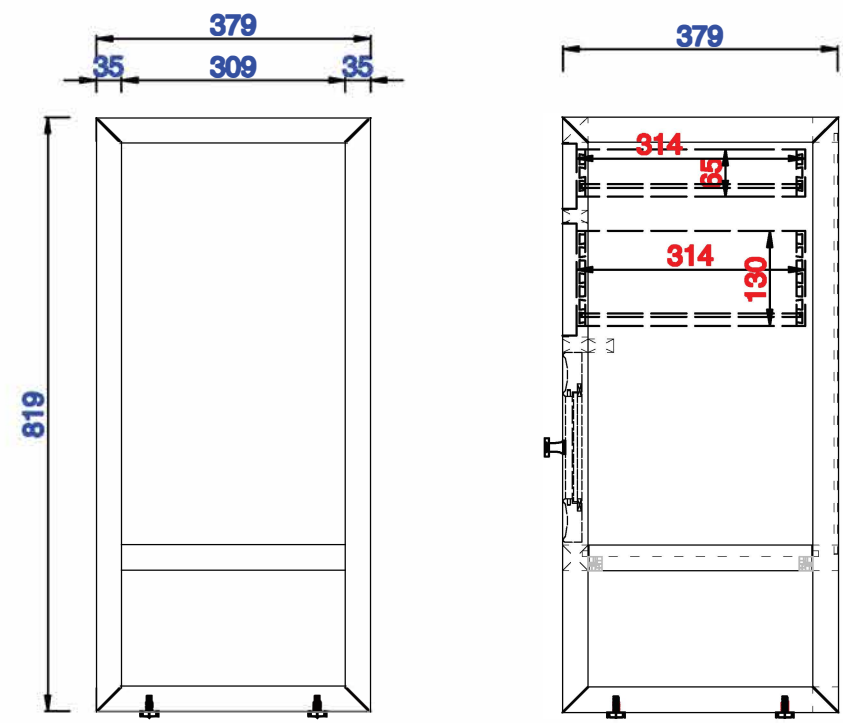

Please consult our website for Countertop Diagrams: www.jamesmartinvanities.com

Version:202010

381mm

Item Number:
E645-B15L-MCA
E645-B15L-GW

JAMES MARTIN

VANITIES™

Athens 381mm Cabinet with
Drawers & Door - Left
Diagrams with Dimensions
page 02 of 03

NOTE ONE: Countertops are not shown in these diagrams . (Cabinet Only)
Please consult our website for Countertop Diagrams: www.jamesmartinvanities.com

Version:202010

381mm

Item Number:
E645-B15L-MCA
E645-B15L-GW

JAMES MARTIN

VANITIES™

Athens 381mm Cabinet with
Drawers & Door - Left
Diagrams with Dimensions
page 03 of 03

NOTE ONE: Countertops are not shown in these diagrams . (Cabinet Only)

NOTE TWO: This cabinet does not have a Backsplash.

VANITIES™

Athens 381mm Tower Hutch - Right
Diagrams with Dimensions
page 03 of 03

36"

Item Number:
E444-M36-MCA
E444-M36-GW

JAMES MARTIN

VANITIES™

Addison 36" Mirror
Diagrams with Dimensions
page 01 of 01

914mm