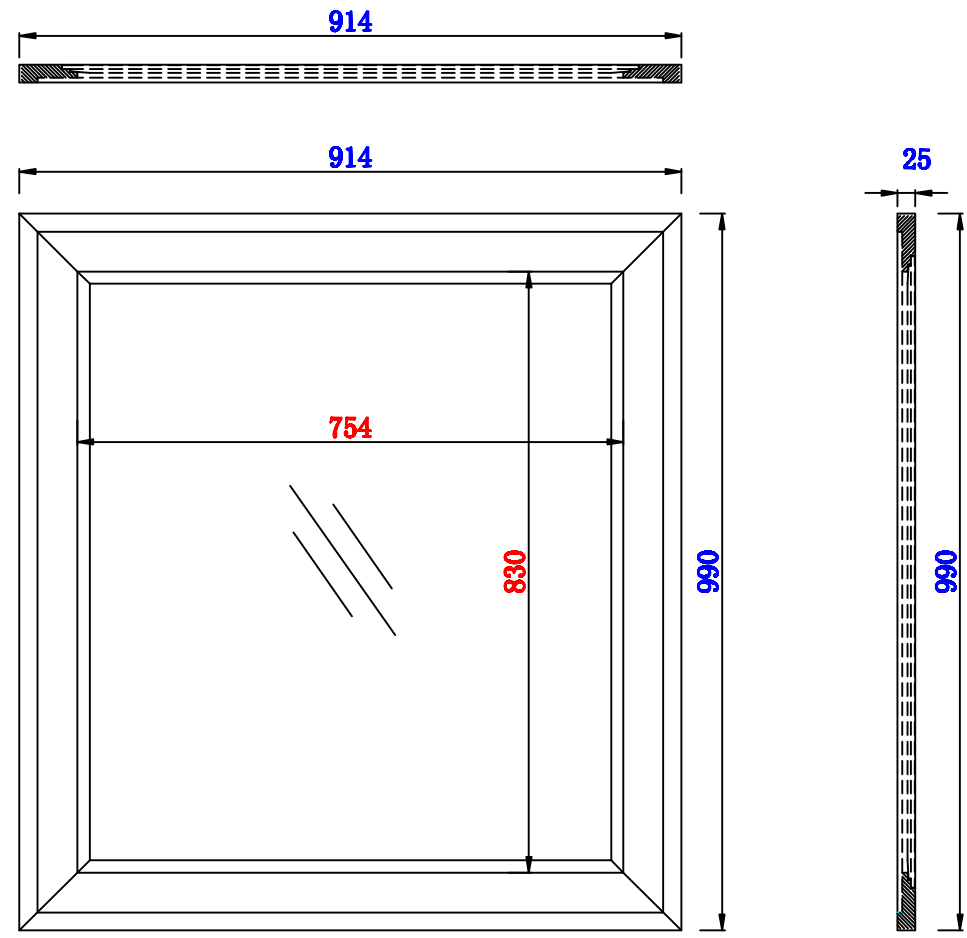

381mm

Item Number:
E645-H15R-MCA
E645-H15R-GW

JAMES MARTIN

VANITIES™

Athens 381mm Tower Hutch - Right
Diagrams with Dimensions
page 02 of 03

381mm

Item Number:
E645-H15R-MCA
E645-H15R-GW

JAMES MARTIN

VANITIES™

Athens 381mm Tower Hutch - Right
Diagrams with Dimensions
page 03 of 03

36"

Item Number:
E444-M36-MCA
E444-M36-GW

JAMES MARTIN

VANITIES™

Addison 36" Mirror
Diagrams with Dimensions
page 01 of 01

914mm

Item Number:
E444-M36-MCA
E444-M36-GW

JAMES MARTIN

VANITIES™

Addison 914mm Mirror
Diagrams with Dimensions
page 01 of 01

36" Vanity Top Spec Sheet

James Martin Vanities Company always recommends you consult and/or hire a professional contractor when installing your vanity cabinet and top.

James Martin Vanities - Nova Rectangular Undermount Sink (Basin) **SNK-RCT-WHT**

Used with 3cm thickness premium rectangular countertops:
Silestone Quartz

Imperial Measurements

Metric Measurements

OD Size: 500 x 355 x 145 mm
 19 5/8" x 14" x 5 6/8"
 ID Size: 440 x 295 mm
 17 3/8" x 11 5/8"