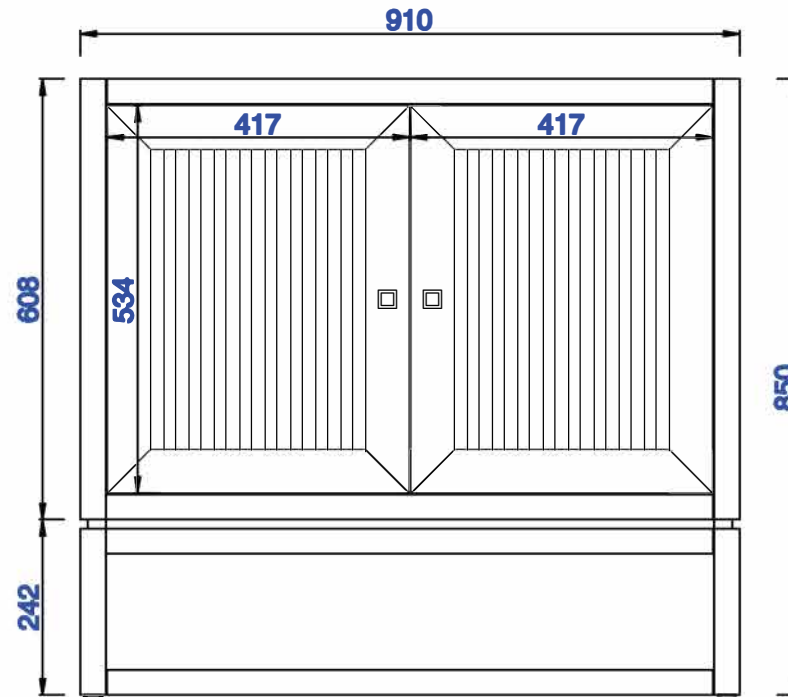

Item Number:
E645-V36-MCA
E645-V36-GW

JAMES MARTIN

VANITIES™

Athens 914mm Single Vanity Cabinet
Diagrams with Dimensions
page 01 of 03

NOTE ONE: Countertops are not shown in these diagrams. (Cabinet Only)

NOTE TWO: This vanity does not have a Backsplash.

Please consult our website for Countertop Diagrams: www.jamesmartinvanities.com

Version:202010