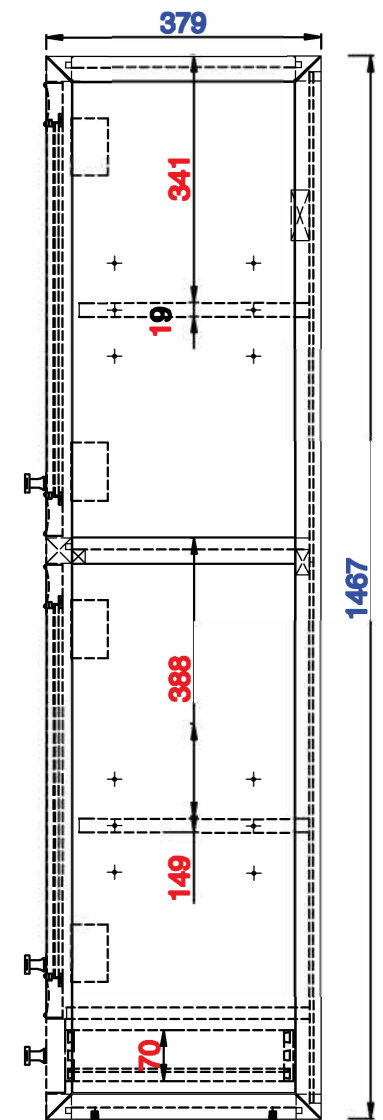

Please consult our website for Countertop Diagrams: www.jamesmartinvanities.com

Version:202010

15"

Item Number:
E645-H15R-MCA
E645-H15R-GW

JAMES MARTIN

VANITIES™

Athens 15" Tower Hutch - Right
Diagrams with Dimensions
page 01 of 03

VANITIES™

Athens 15" Tower Hutch - Right
Diagrams with Dimensions
page 03 of 03

381mm

Item Number:
E645-H15R-MCA
E645-H15R-GW

JAMES MARTIN

VANITIES™

Athens 381mm Tower Hutch - Right
Diagrams with Dimensions
page 01 of 03

381mm

Item Number:
E645-H15R-MCA
E645-H15R-GW

JAMES MARTIN

VANITIES™

Athens 381mm Tower Hutch - Right
Diagrams with Dimensions
page 02 of 03

381mm

Item Number:
E645-H15R-MCA
E645-H15R-GW

JAMES MARTIN

VANITIES™

Athens 381mm Tower Hutch - Right
Diagrams with Dimensions
page 03 of 03

36"

Item Number:
E444-M36-MCA
E444-M36-GW

JAMES MARTIN

VANITIES™

Addison 36" Mirror
Diagrams with Dimensions
page 01 of 01

914mm