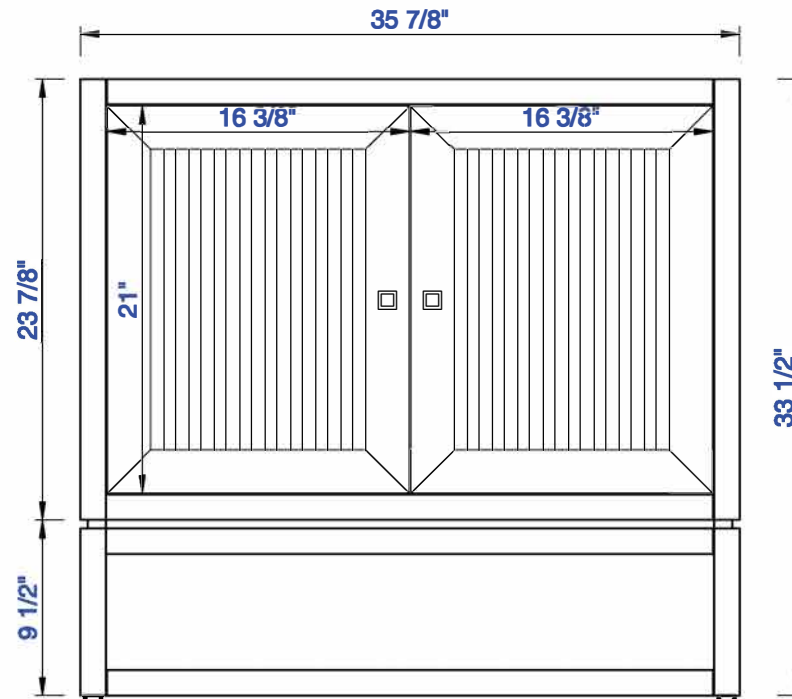

36"

Item Number:
E645-V36-MCA
E645-V36-GW

JAMES MARTIN

VANITIES™

Athens 36" Single Vanity Cabinet
Diagrams with Dimensions
page 01 of 03

NOTE ONE: Countertops are not shown in these diagrams. (Cabinet Only)

VANITIES™

Athens 381mm Tower Hutch - Right
Diagrams with Dimensions
page 03 of 03

36"

Item Number:
E444-M36-MCA
E444-M36-GW

JAMES MARTIN

VANITIES™

Addison 36" Mirror
Diagrams with Dimensions
page 01 of 01

914mm