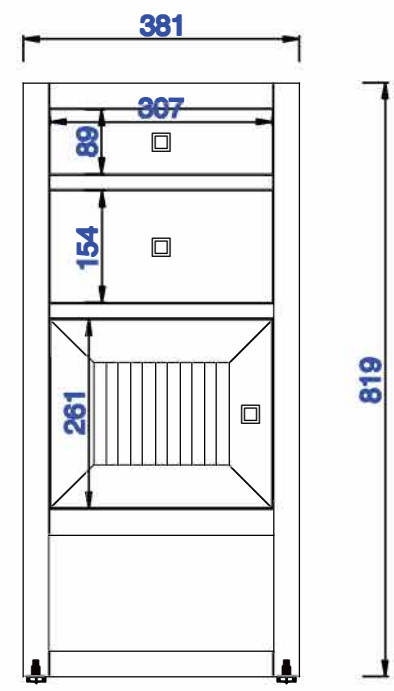

Athens 15" Cabinet with
Drawers & Door -Left
Diagrams with Dimensions
page 02 of 03

NOTE ONE: Countertops are not shown in these diagrams . (Cabinet Only)
Please consult our website for Countertop Diagrams: www.jamesmartinvanities.com

Version:202010

15"

Item Number:
E645-B15L-MCA
E645-B15L-GW

JAMES MARTIN

VANITIES™

Athens 15" Cabinet with
Drawers & Door - Left
Diagrams with Dimensions
page 03 of 03

NOTE ONE: Countertops are not shown in these diagrams . (Cabinet Only)

NOTE TWO: This cabinet does not have a Backsplash.

Please consult our website for Countertop Diagrams: www.jamesmartinvanities.com

Version:202010

381mm

Item Number:
E645-B15L-MCA
E645-B15L-GW

JAMES MARTIN

VANITIES™

Athens 381mm Cabinet with
Drawers & Door - Left
Diagrams with Dimensions
page 01 of 03

NOTE ONE: Countertops are not shown in these diagrams. (Cabinet Only)

NOTE TWO: This cabinet does not have a Backsplash.