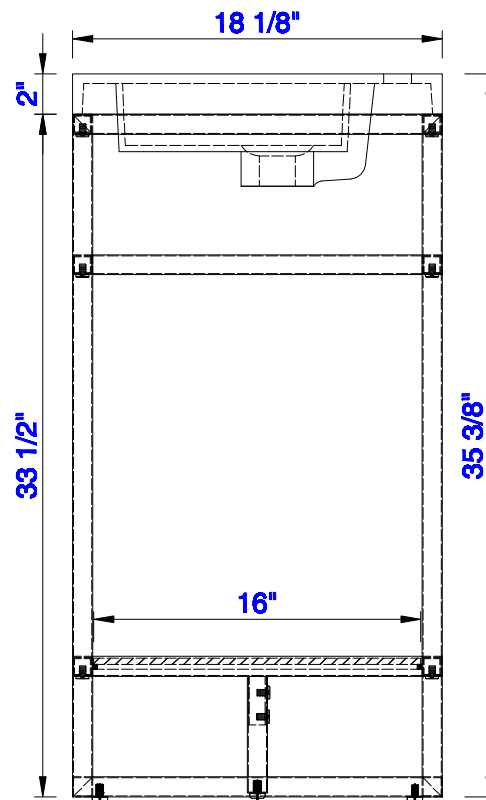

47 1/4"

Item Number:
C105-V47-BNK
C105-V47-RGD
C105-V47-MBK

JAMES MARTIN

VANITIES™

Boston 47 1/4" Stainless Steel Sink Console

Diagrams with Dimensions

page 01 of 03

NOTE ONE: Countertop with integrated sink is shown on this cabinet
NOTE TWO: This vanity does not have a Backsplash.

Version:202004

47 1/4"

Item Number:
C105-V47-BNK
C105-V47-RGD
C105-V47-MBK

JAMES MARTIN

Boston 47 1/4" **Stainless Steel Sink Console**

Diagrams with Dimensions
page 02 of 03

VANITIES™

NOTE ONE: Countertop with integrated sink is shown on this cabinet.

Version:202004

47 1/4"

Item Number:
C105-V47-BNK
C105-V47-RGD
C105-V47-MBK

JAMES MARTIN

VANITIES™

Boston 47 1/4" **Stainless Steel Sink Console**

Diagrams with Dimensions

page 03 of 03

NOTE ONE: Countertop with integrated sink is shown on this cabinet
NOTE TWO: This vanity does not have a Backsplash.

Version:202004

1201mm

Item Number:
C105-V47-BNK
C105-V47-RGD
C105-V47-MBK

JAMES MARTIN

VANITIES™