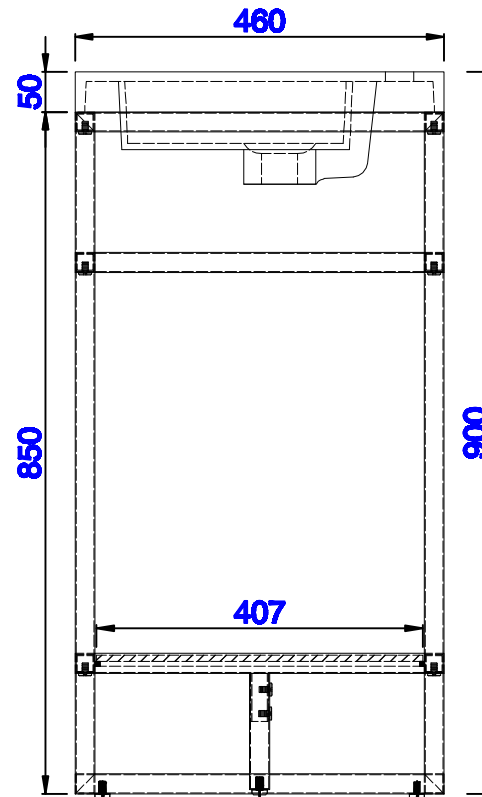

NOTE ONE: Countertop with integrated sink is shown on this cabinet
NOTE TWO: This vanity does not have a Backsplash.

Version:202004

1201mm

Item Number:
C105-V47-BNK
C105-V47-RGD
C105-V47-MBK

JAMES MARTIN

VANITIES™

Boston 1201mm Stainless Steel Sink Console

Diagrams with Dimensions
page 01 of 03

NOTE ONE: Countertop with integrated sink is shown on this cabinet
NOTE TWO: This vanity does not have a Backsplash.

Version:202004

1201mm

Item Number:
C105-V47-BNK
C105-V47-RGD
C105-V47-MBK

JAMES MARTIN

Boston 1201mm Stainless Steel Sink Console

Diagrams with Dimensions

page 02 of 03

VANITIES™

NOTE ONE: Countertop with integrated sink is shown on this cabinet.

Version:202004

1201mm

Item Number:
C105-V47-BNK
C105-V47-RGD
C105-V47-MBK

JAMES MARTIN

VANITIES™

Boston 1201mm Stainless Steel Sink Console
Diagrams with Dimensions
page 03 of 03

NOTE ONE: Countertop with integrated sink is shown on this cabinet
NOTE TWO: This vanity does not have a Backsplash.