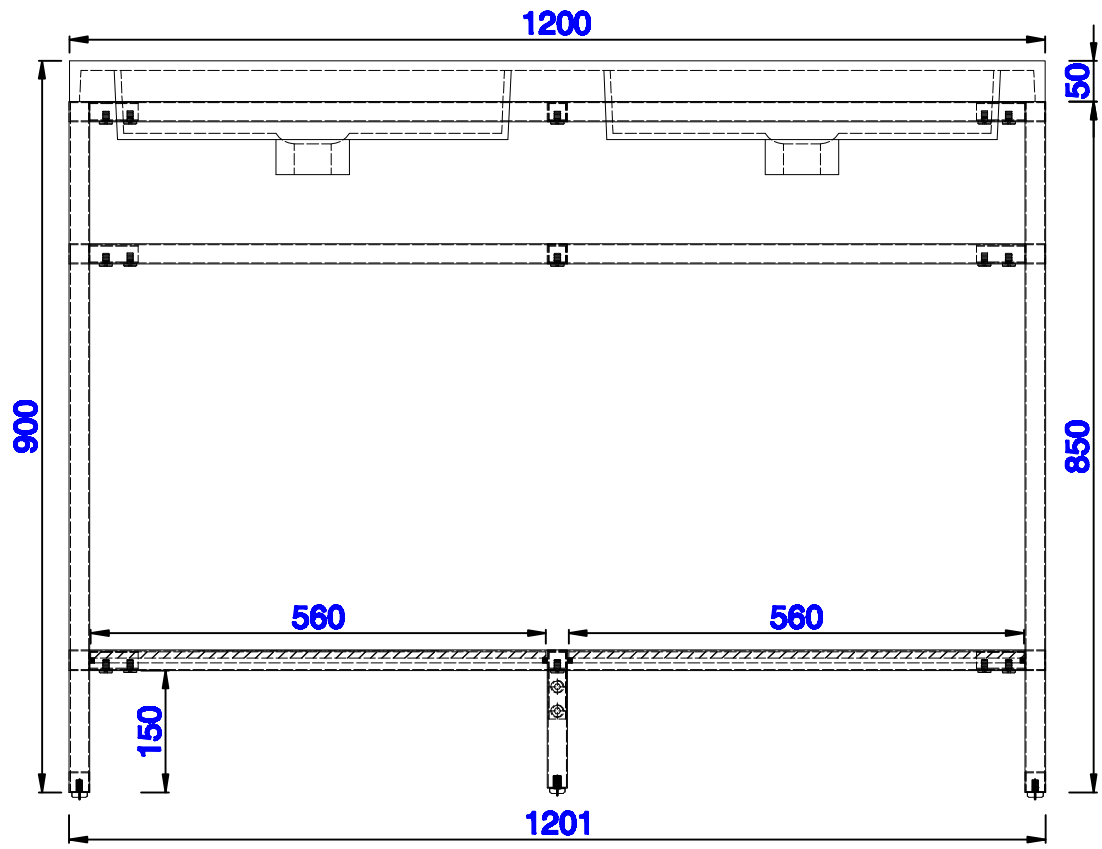

Version:202004

47 1/4"

Item Number:
C105-V47-BNK
C105-V47-RGD
C105-V47-MBK

JAMES MARTIN

VANITIES™

Boston 47 1/4" **Stainless Steel Sink Console**

Diagrams with Dimensions

page 03 of 03

NOTE ONE: Countertop with integrated sink is shown on this cabinet
NOTE TWO: This vanity does not have a Backsplash.

Version:202004

1201mm

Item Number:
C105-V47-BNK
C105-V47-RGD
C105-V47-MBK

JAMES MARTIN

VANITIES™

Boston 1201mm Stainless Steel Sink Console

Diagrams with Dimensions
page 01 of 03

NOTE ONE: Countertop with integrated sink is shown on this cabinet
NOTE TWO: This vanity does not have a Backsplash.

Version:202004

1201mm

Item Number:
C105-V47-BNK
C105-V47-RGD
C105-V47-MBK

JAMES MARTIN

Boston 1201mm Stainless Steel Sink Console

Diagrams with Dimensions

page 02 of 03

VANITIES™

NOTE ONE: Countertop with integrated sink is shown on this cabinet.