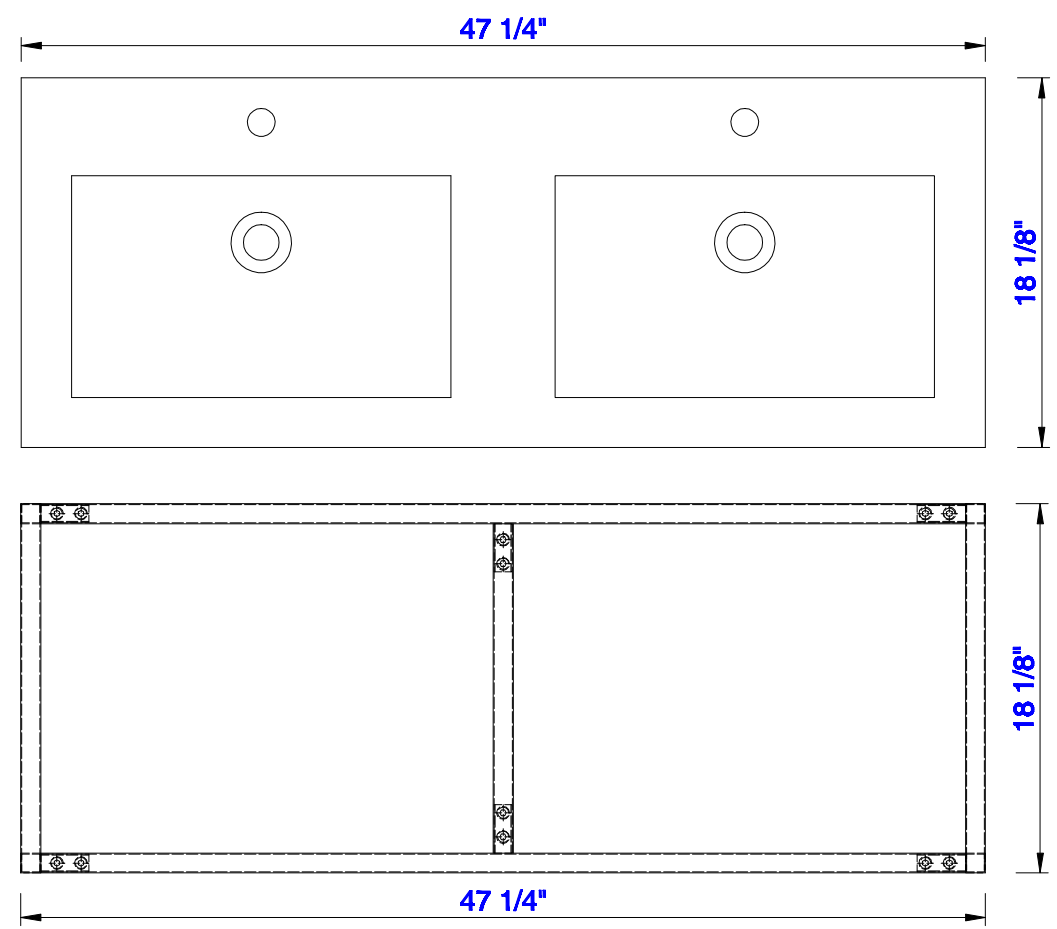

47 1/4"

Item Number:
C105-V47-BNK
C105-V47-RGD
C105-V47-MBK

JAMES MARTIN

VANITIES™

Boston 47 1/4" Stainless Steel Sink Console

Diagrams with Dimensions

page 01 of 03

NOTE ONE: Countertop with integrated sink is shown on this cabinet
NOTE TWO: This vanity does not have a Backsplash.

Version:202004

47 1/4"

Item Number:
C105-V47-BNK
C105-V47-RGD
C105-V47-MBK

JAMES MARTIN

Boston 47 1/4" **Stainless Steel Sink Console**

Diagrams with Dimensions
page 02 of 03

VANITIES™

NOTE ONE: Countertop with integrated sink is shown on this cabinet.

Version:202004

47 1/4"

Item Number:
C105-V47-BNK
C105-V47-RGD
C105-V47-MBK

JAMES MARTIN

VANITIES™

Boston 47 1/4" **Stainless Steel Sink Console**

Diagrams with Dimensions

page 03 of 03

NOTE ONE: Countertop with integrated sink is shown on this cabinet
NOTE TWO: This vanity does not have a Backsplash.

Version:202004

1201mm

Item Number:
C105-V47-BNK
C105-V47-RGD
C105-V47-MBK

JAMES MARTIN

VANITIES™