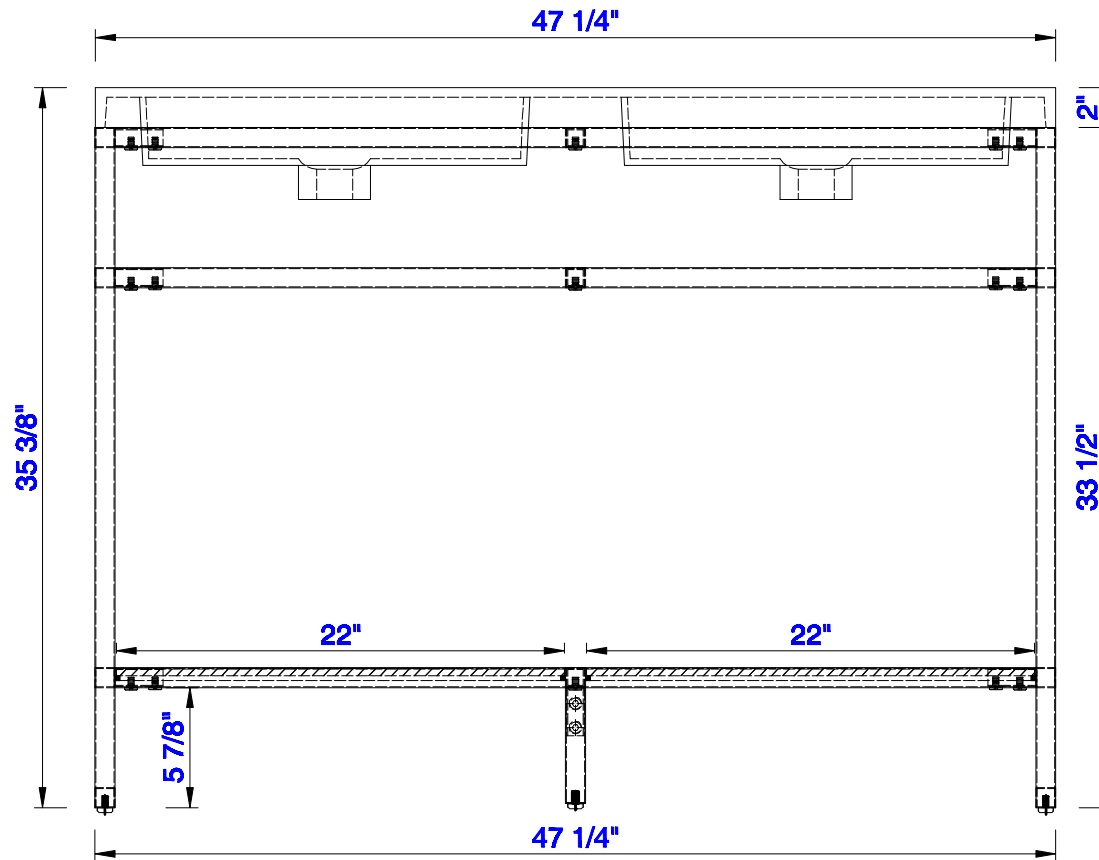

47 1/4"

Item Number:
C105-V47-BNK
C105-V47-RGD
C105-V47-MBK

JAMES MARTIN

VANITIES™

Boston 47 1/4" Stainless Steel Sink Console

Diagrams with Dimensions

page 01 of 03

NOTE ONE: Countertop with integrated sink is shown on this cabinet
NOTE TWO: This vanity does not have a Backsplash.

Version:202004

47 1/4"

Item Number:
C105-V47-BNK
C105-V47-RGD
C105-V47-MBK

JAMES MARTIN

Boston 47 1/4" **Stainless Steel Sink Console**

Diagrams with Dimensions
page 02 of 03

VANITIES™

NOTE ONE: Countertop with integrated sink is shown on this cabinet.

Version:202004

47 1/4"

Item Number:
C105-V47-BNK
C105-V47-RGD
C105-V47-MBK

JAMES MARTIN

VANITIES™

Boston 47 1/4" **Stainless Steel Sink Console**

Diagrams with Dimensions

page 03 of 03

NOTE ONE: Countertop with integrated sink is shown on this cabinet
NOTE TWO: This vanity does not have a Backsplash.

Version:202004

1201mm

Item Number:
C105-V47-BNK
C105-V47-RGD
C105-V47-MBK

JAMES MARTIN

VANITIES™