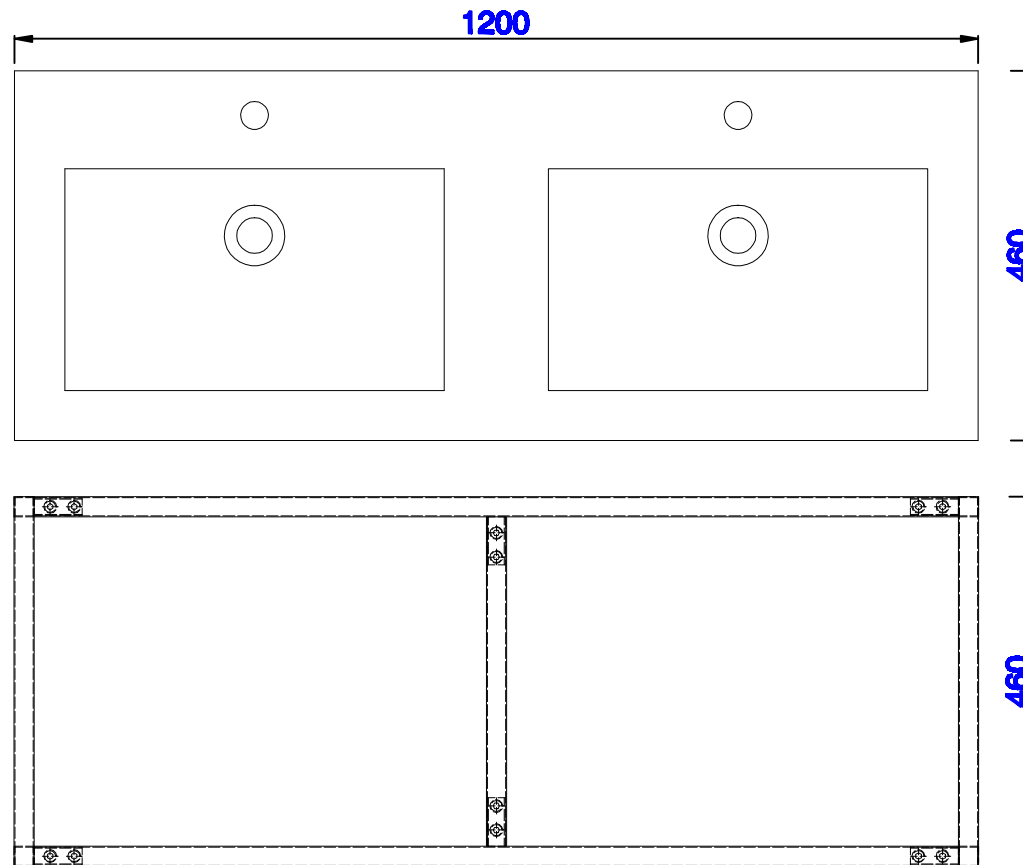

Boston 1201mm Stainless Steel Sink Console

Diagrams with Dimensions
page 01 of 03

NOTE ONE: Countertop with integrated sink is shown on this cabinet
NOTE TWO: This vanity does not have a Backsplash.

Version:202004

1201mm

Item Number:
C105-V47-BNK
C105-V47-RGD
C105-V47-MBK

JAMES MARTIN

Boston 1201mm Stainless Steel Sink Console

Diagrams with Dimensions

page 02 of 03

VANITIES™

NOTE ONE: Countertop with integrated sink is shown on this cabinet.

Version:202004

1201mm

Item Number:
C105-V47-BNK
C105-V47-RGD
C105-V47-MBK

JAMES MARTIN

VANITIES™

Boston 1201mm Stainless Steel Sink Console
Diagrams with Dimensions
page 03 of 03

NOTE ONE: Countertop with integrated sink is shown on this cabinet
NOTE TWO: This vanity does not have a Backsplash.