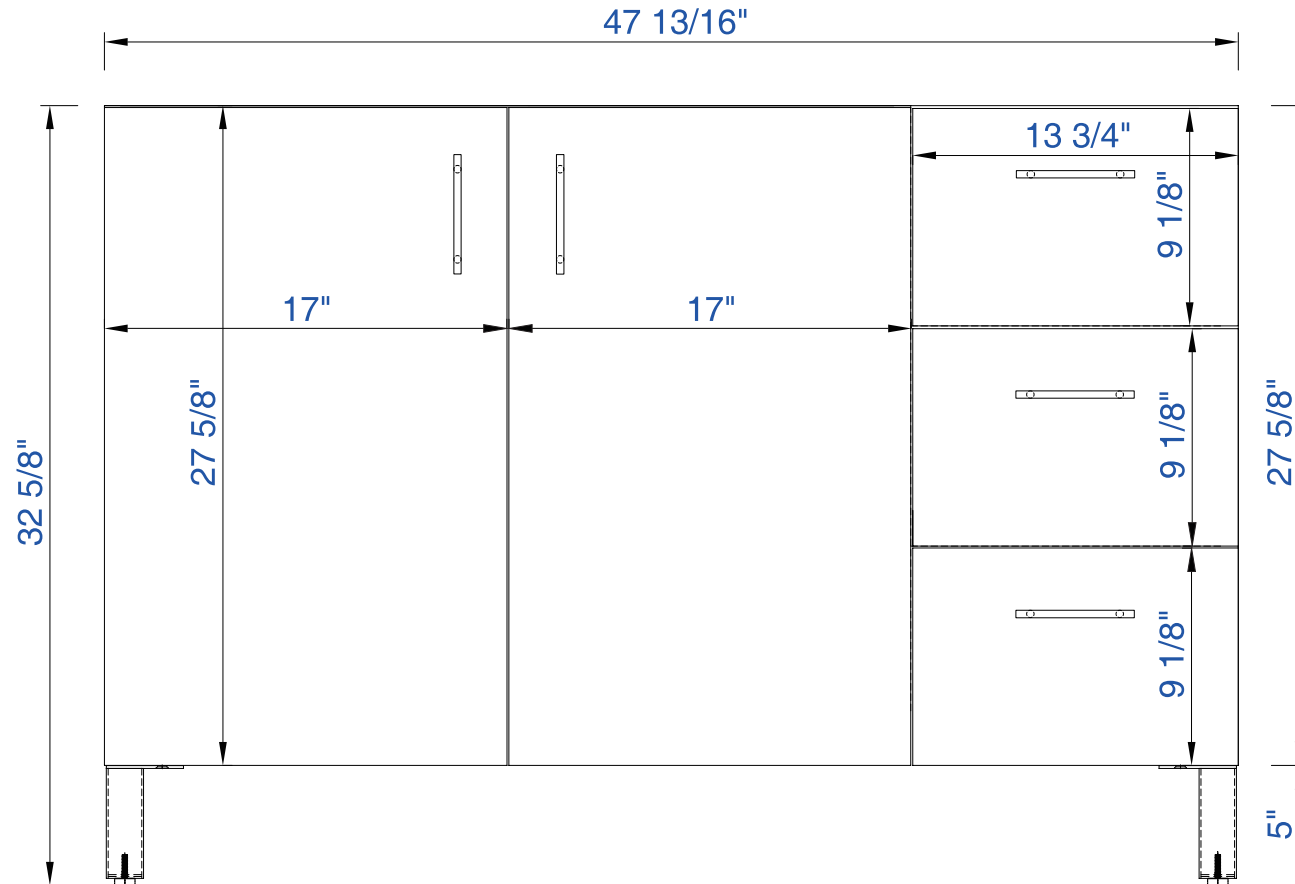

48"

Item Number:

850-V48-AWT
850-V48-SOK

JAMES MARTIN

VANITIES™

Metropolitan 48" Cabinet

Diagrams with Dimensions
page 01 of 03

NOTE ONE: Countertops are not shown in these diagrams. (Cabinet Only)

48"

Item Number:

850-V48-AWT
850-V48-SOK

JAMES MARTIN

VANITIES™

Metropolitan 48" Cabinet

Diagrams with Dimensions
page 03 of 03

NOTE ONE: Countertops are not shown in these diagrams. (Cabinet Only)

1219mm

Item Number:

850-V48-AWT
850-V48-SOK

JAMES MARTIN

VANITIES™

Metropolitan 1219mm Cabinet

Diagrams with Dimensions
page 02 of 03

NOTE ONE: Countertops are not shown in these diagrams. (Cabinet Only)

1219mm

Item Number:

850-V48-AWT
850-V48-SOK

JAMES MARTIN

VANITIES™

Metropolitan 1219mm Cabinet

Diagrams with Dimensions
page 03 of 03

NOTE ONE: Countertops are not shown in these diagrams. (Cabinet Only)