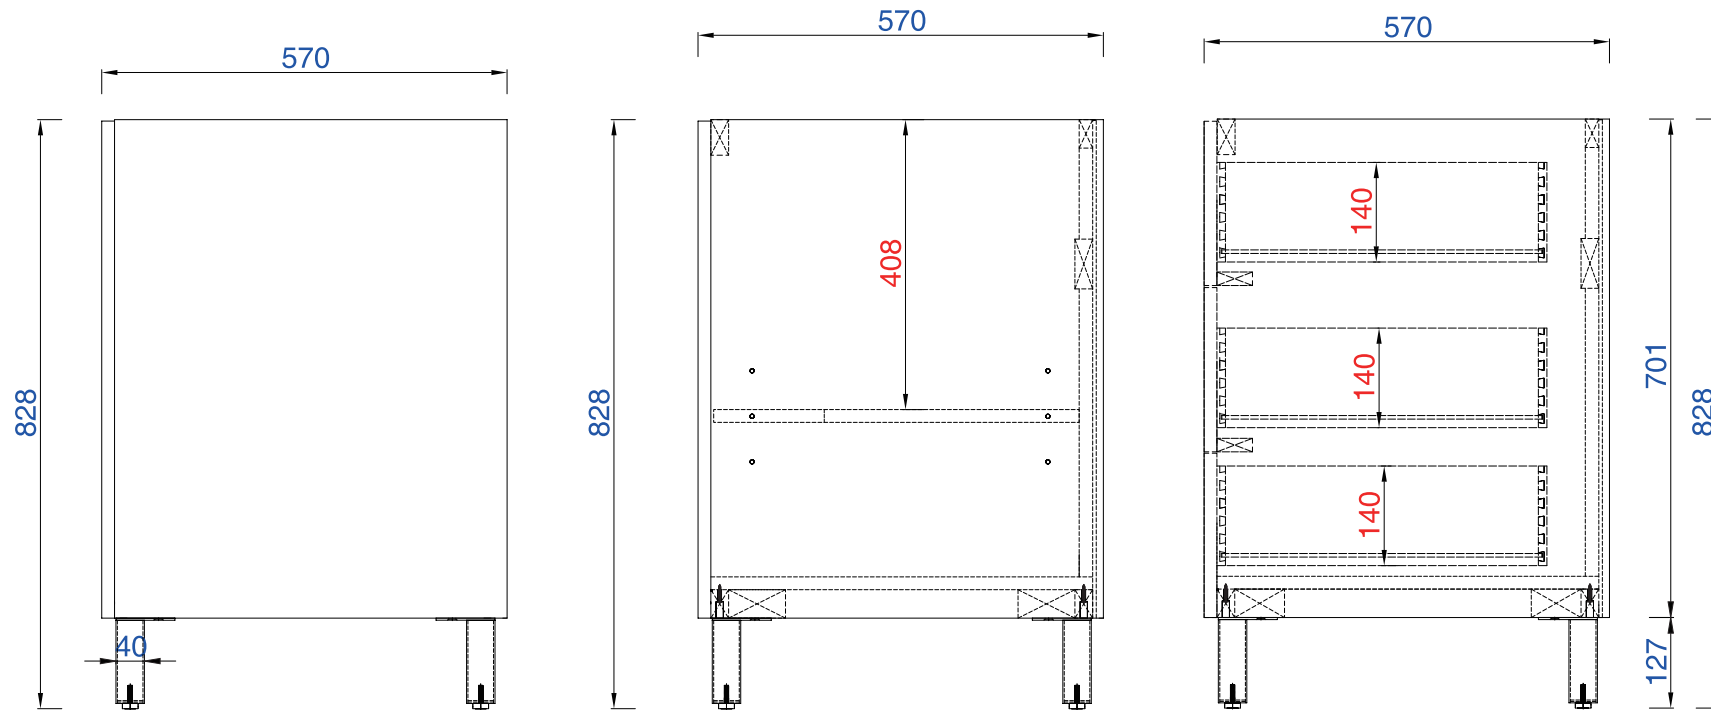

1219mm

Item Number:

850-V48-AWT
850-V48-SOK

JAMES MARTIN

VANITIES™

Metropolitan 1219mm Cabinet

Diagrams with Dimensions
page 02 of 03

NOTE ONE: Countertops are not shown in these diagrams. (Cabinet Only)

NOTE TWO: Internal Shelves (Shown) are designed to align with sinks in James Martin's Optional Countertops. Customers' own countertops and sinks may align differently, and modification may be required. Please consult our website for Countertop Diagrams: www.jamesmartinvanities.com

1219mm

Item Number:

850-V48-AWT
850-V48-SOK

JAMES MARTIN

VANITIES™

Metropolitan 1219mm Cabinet

Diagrams with Dimensions
page 03 of 03

NOTE ONE: Countertops are not shown in these diagrams. (Cabinet Only)