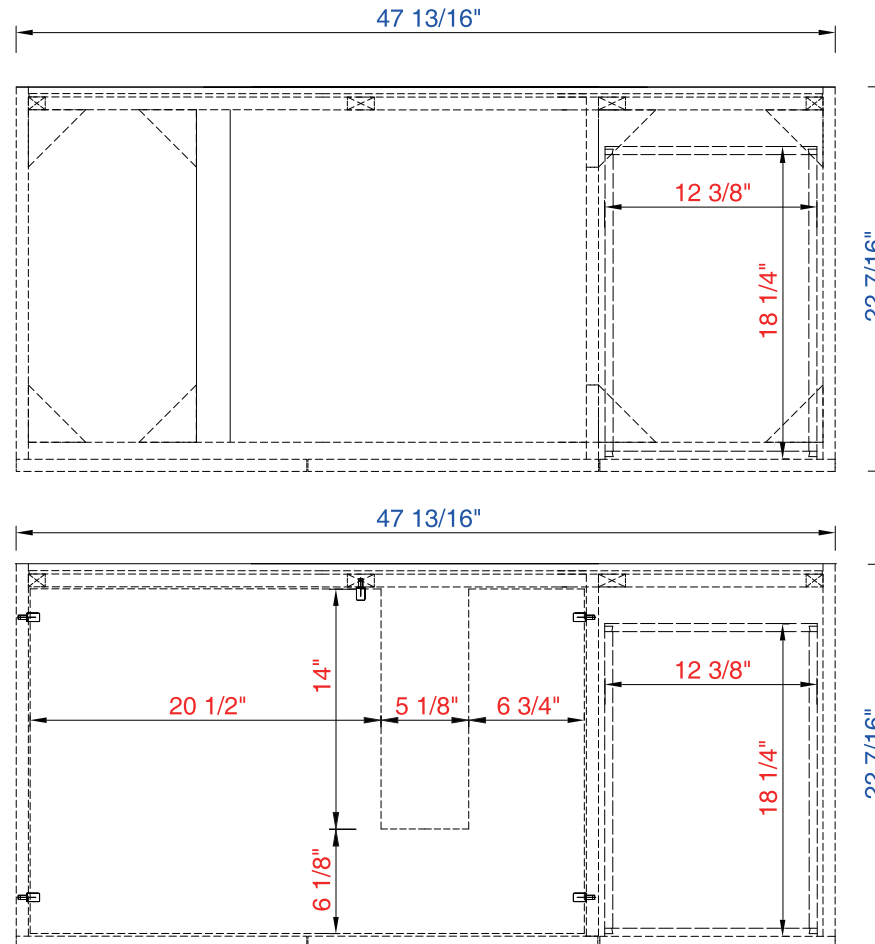

48"

Item Number:

850-V48-AWT
850-V48-SOK

JAMES MARTIN

VANITIES™

Metropolitan 48" Cabinet

Diagrams with Dimensions
page 01 of 03

NOTE ONE: Countertops are not shown in these diagrams. (Cabinet Only)

Diagrams with Dimensions
page 02 of 03

NOTE ONE: Countertops are not shown in these diagrams. (Cabinet Only)

NOTE TWO: Internal Shelves (Shown) are designed to align with sinks in James Martin's Optional Countertops. Customers' own countertops and sinks may align differently, and modification may be required. Please consult our website for Countertop Diagrams: www.jamesmartinvanities.com

48"

Item Number:

850-V48-AWT
850-V48-SOK

JAMES MARTIN

VANITIES™

Metropolitan 48" Cabinet

Diagrams with Dimensions
page 03 of 03

NOTE ONE: Countertops are not shown in these diagrams. (Cabinet Only)

1219mm

Item Number:

850-V48-AWT
850-V48-SOK

JAMES MARTIN

VANITIES™

Metropolitan 1219mm Cabinet

Diagrams with Dimensions
page 02 of 03

NOTE ONE: Countertops are not shown in these diagrams. (Cabinet Only)