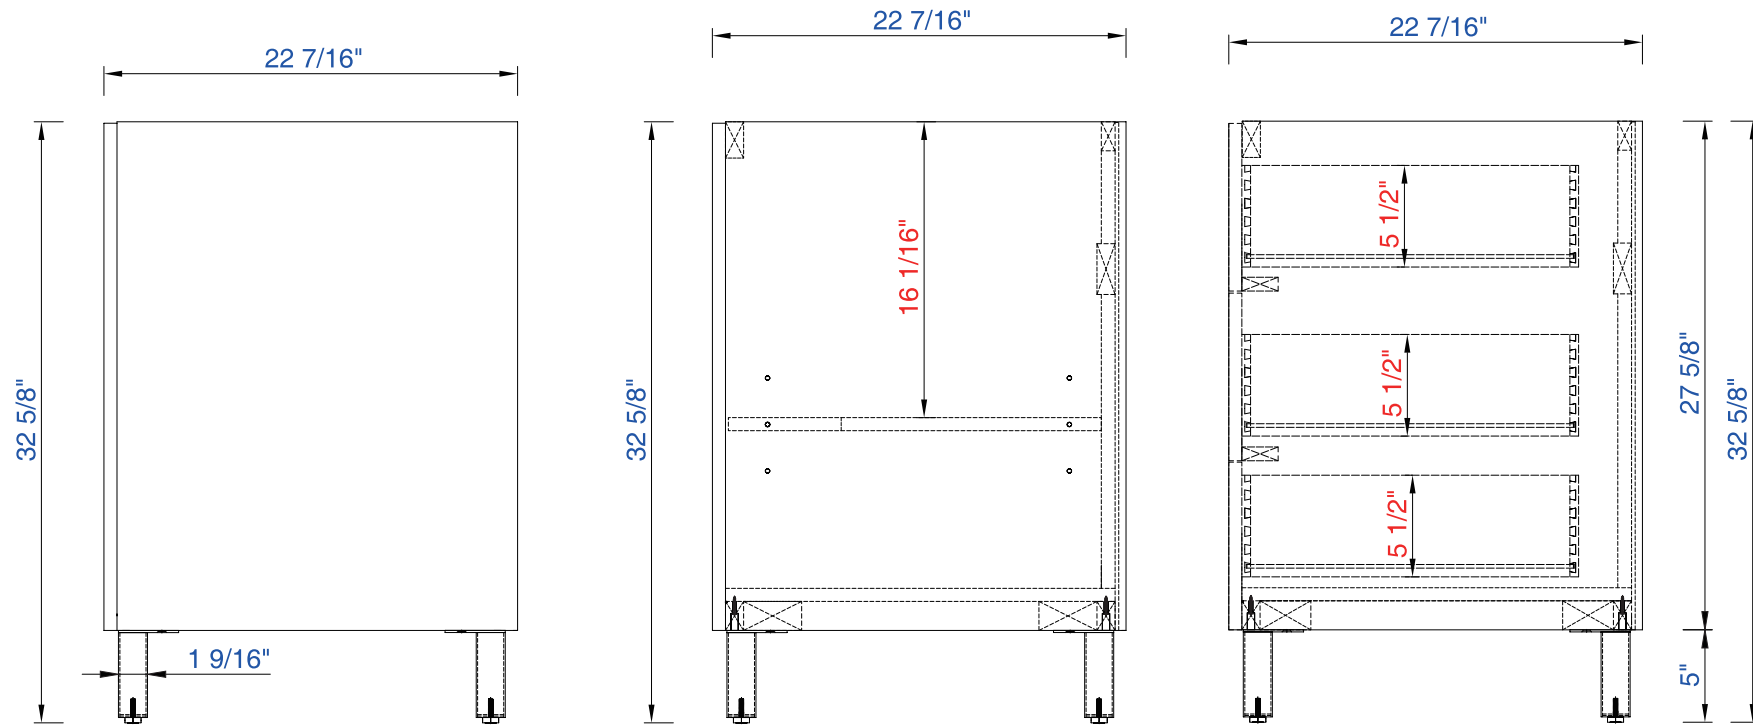

Diagrams with Dimensions
page 02 of 03

NOTE ONE: Countertops are not shown in these diagrams. (Cabinet Only)

NOTE TWO: Internal Shelves (Shown) are designed to align with sinks in James Martin's Optional Countertops. Customers' own countertops and sinks may align differently, and modification may be required. Please consult our website for Countertop Diagrams: www.jamesmartinvanities.com

48"

Item Number:

850-V48-AWT
850-V48-SOK

JAMES MARTIN

VANITIES™

Metropolitan 48" Cabinet

Diagrams with Dimensions
page 03 of 03

NOTE ONE: Countertops are not shown in these diagrams. (Cabinet Only)

1219mm

Item Number:

850-V48-AWT
850-V48-SOK

JAMES MARTIN

VANITIES™

Metropolitan 1219mm Cabinet

Diagrams with Dimensions
page 02 of 03

NOTE ONE: Countertops are not shown in these diagrams. (Cabinet Only)

1219mm

Item Number:

850-V48-AWT
850-V48-SOK

JAMES MARTIN

VANITIES™

Metropolitan 1219mm Cabinet

Diagrams with Dimensions
page 03 of 03

NOTE ONE: Countertops are not shown in these diagrams. (Cabinet Only)