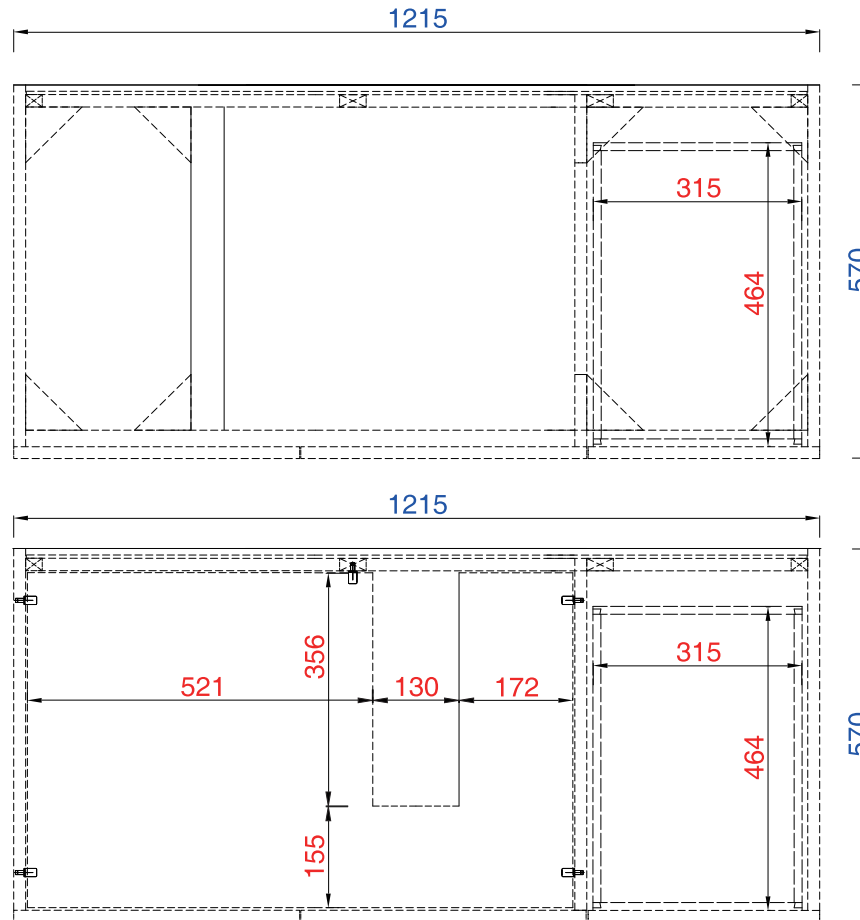

Diagrams with Dimensions
page 01 of 03

NOTE ONE: Countertops are not shown in these diagrams. (Cabinet Only)

NOTE TWO: This vanity does not have a Backsplash.

Please consult our website for Countertop Diagrams: www.jamesmartinvanities.com

1219mm

Item Number:

850-V48-AWT
850-V48-SOK

JAMES MARTIN

VANITIES™

Metropolitan 1219mm Cabinet

Diagrams with Dimensions
page 02 of 03

NOTE ONE: Countertops are not shown in these diagrams. (Cabinet Only)

NOTE TWO: Internal Shelves (Shown) are designed to align with sinks in James Martin's Optional Countertops. Customers' own countertops and sinks may align differently, and modification may be required. Please consult our website for Countertop Diagrams: www.jamesmartinvanities.com

1219mm

Item Number:

850-V48-AWT
850-V48-SOK

JAMES MARTIN

VANITIES™

Metropolitan 1219mm Cabinet

Diagrams with Dimensions
page 03 of 03

NOTE ONE: Countertops are not shown in these diagrams. (Cabinet Only)