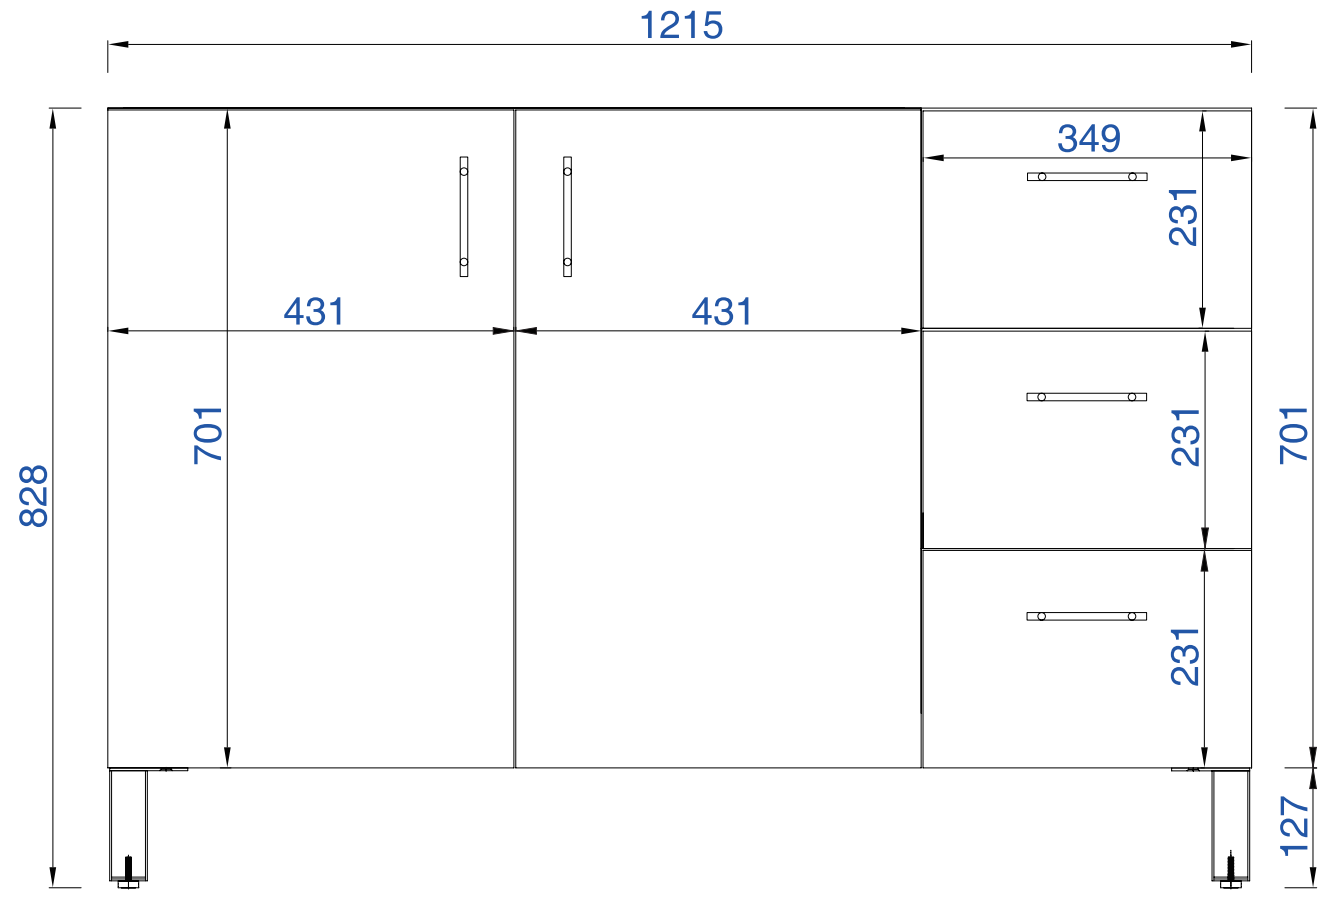

1219mm

Item Number:

850-V48-AWT
850-V48-SOK

JAMES MARTIN

VANITIES™

Metropolitan 1219mm Cabinet

Diagrams with Dimensions
page 01 of 03

NOTE ONE: Countertops are not shown in these diagrams. (Cabinet Only)

NOTE TWO: This vanity does not have a Backsplash.

Please consult our website for Countertop Diagrams: www.jamesmartinvanities.com