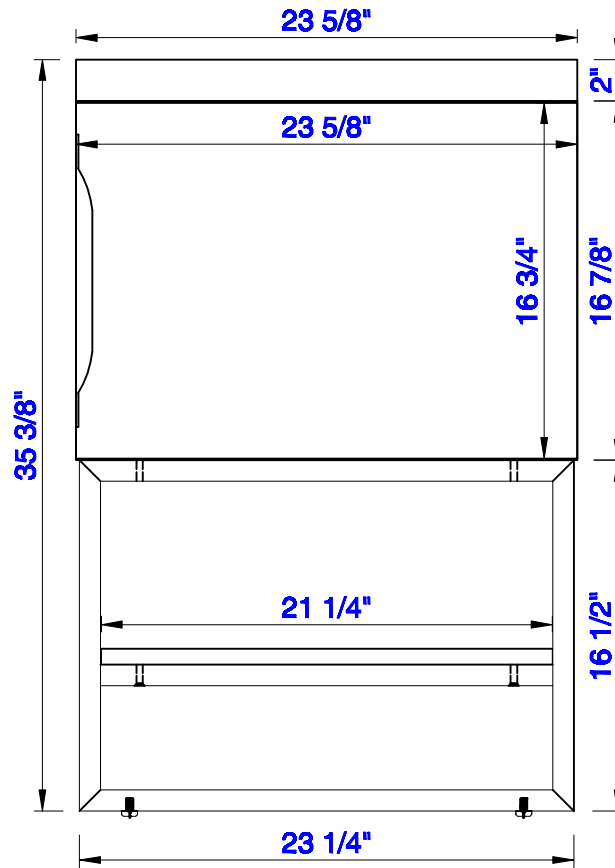

23 5/8"

Item Number:
388-V24-AGR
388-V24-CFO
388-V24-GW
388-V24-LTO

388-B24-BNK
388-B24-MBK
388-B24-RGD

JAMES MARTIN

VANITIES™

Columbia 23 5/8" Cabinet
Columbia 23 1/4" Metal Base
Diagrams with Dimensions
page 01 of 03

NOTE ONE: Countertop with integrated sink is shown on this cabinet
NOTE TWO: This vanity does not have a Backsplash.

Version:202004

23 5/8"

Item Number:
388-V24-AGR
388-V24-CFO
388-V24-GW
388-V24-LTO

388-B24-BNK
388-B24-MBK
388-B24-RGD

JAMES MARTIN

VANITIES™

Columbia 23 5/8" Cabinet
Columbia 23 1/4" Metal Base
Diagrams with Dimensions
page 02 of 03

NOTE ONE: Countertop with integrated sink is shown on this cabinet.

Version:202004

23 5/8"

JAMES MARTIN

VANITIES™

Columbia 600mm Cabinet
Columbia 592mm Metal Base
Diagrams with Dimensions
page 01 of 03

NOTE ONE: Countertop with integrated sink is shown on this cabinet
NOTE TWO: This vanity does not have a Backsplash.