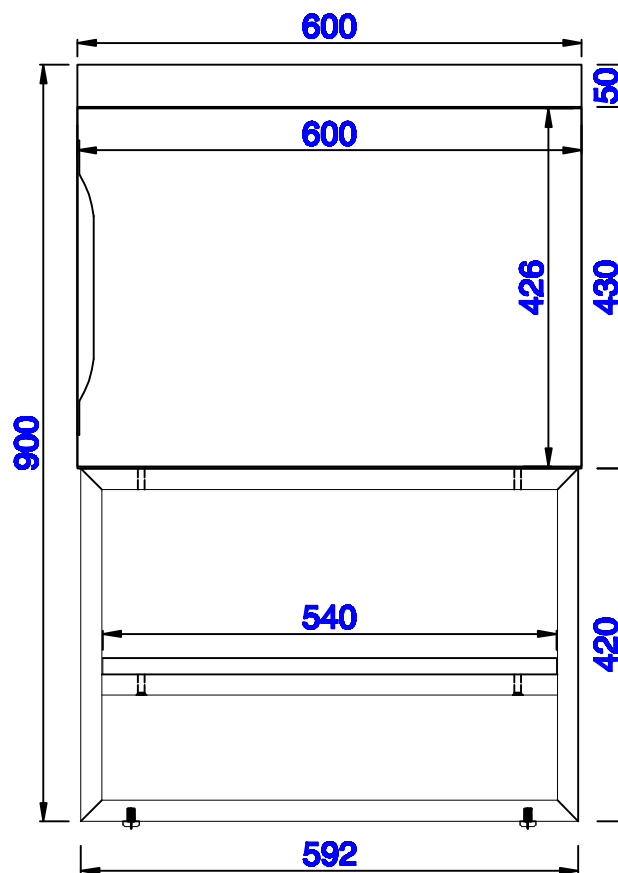

JAMES MARTIN

VANITIES™

Columbia 23 5/8" Cabinet
Columbia 23 1/4" Metal Base
Diagrams with Dimensions
page 02 of 03

NOTE ONE: Countertop with integrated sink is shown on this cabinet.

Version:202004

23 5/8"

Item Number:
388-V24-AGR
388-V24-CFO
388-V24-GW
388-V24-LTO

388-B24-BNK
388-B24-MBK
388-B24-RGD

JAMES MARTIN

VANITIES™

Columbia 23 5/8" Cabinet
Columbia 23 1/4" Metal Base
Diagrams with Dimensions
page 03 of 03

JAMES MARTIN

VANITIES™

Columbia 600mm Cabinet
Columbia 592mm Metal Base
Diagrams with Dimensions
page 01 of 03

NOTE ONE: Countertop with integrated sink is shown on this cabinet
NOTE TWO: This vanity does not have a Backsplash.

Version:202004

600mm

Item Number:
388-V24-AGR
388-V24-CFO
388-V24-GW
388-V24-LTO

388-B24-BNK
388-B24-MBK
388-B24-RGD

JAMES MARTIN

VANITIES™

Columbia 600mm Cabinet
Columbia 592mm Metal Base
Diagrams with Dimensions
page 02 of 03