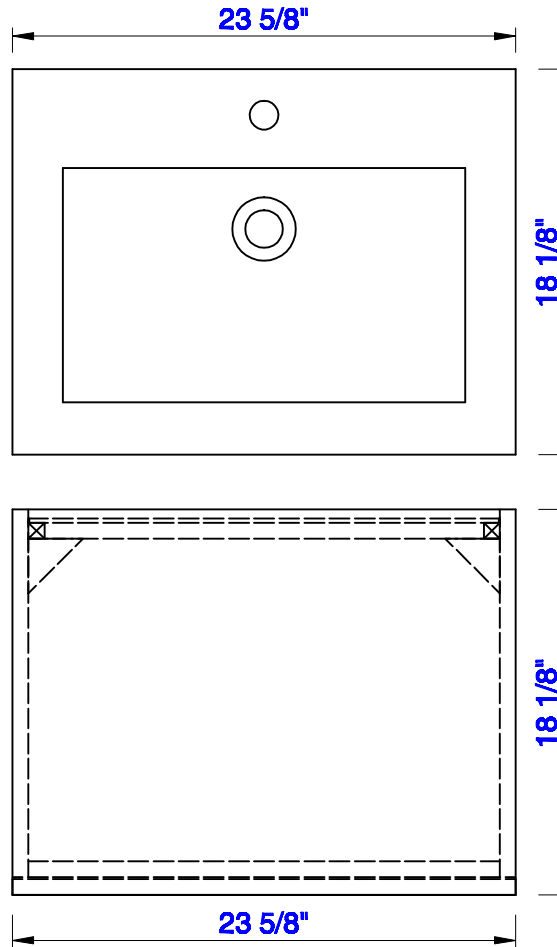

23 5/8"

Item Number:
388-V24-AGR
388-V24-CFO
388-V24-GW
388-V24-LTO

388-B24-BNK
388-B24-MBK
388-B24-RGD

JAMES MARTIN

VANITIES™

Columbia 23 5/8" Cabinet
Columbia 23 1/4" Metal Base
Diagrams with Dimensions
page 01 of 03

NOTE ONE: Countertop with integrated sink is shown on this cabinet
NOTE TWO: This vanity does not have a Backsplash.

Version:202004

23 5/8"

Item Number:
388-V24-AGR
388-V24-CFO
388-V24-GW
388-V24-LTO

388-B24-BNK
388-B24-MBK
388-B24-RGD

JAMES MARTIN

VANITIES™

Columbia 23 5/8" Cabinet
Columbia 23 1/4" Metal Base
Diagrams with Dimensions
page 02 of 03

NOTE ONE: Countertop with integrated sink is shown on this cabinet.

Version:202004

23 5/8"

JAMES MARTIN

VANITIES™

Columbia 600mm Cabinet
Columbia 592mm Metal Base
Diagrams with Dimensions
page 01 of 03

NOTE ONE: Countertop with integrated sink is shown on this cabinet
NOTE TWO: This vanity does not have a Backsplash.