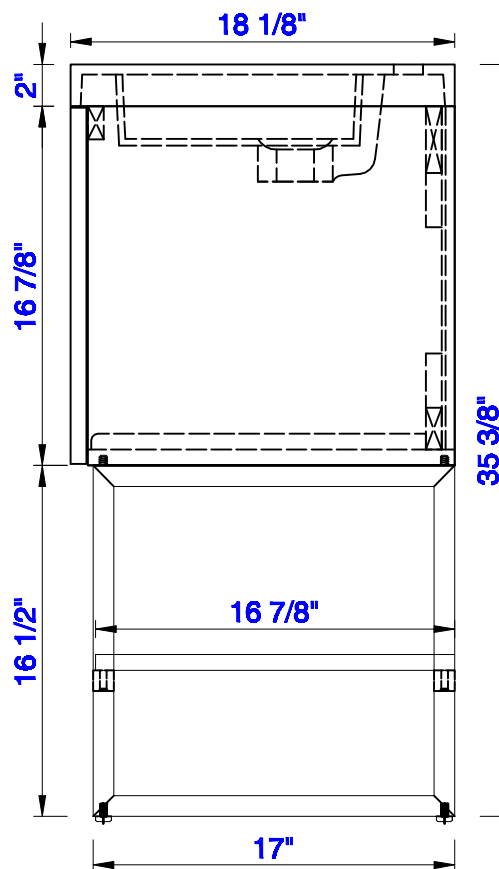

JAMES MARTIN

VANITIES™

Columbia 23 5/8" Cabinet
Columbia 23 1/4" Metal Base
Diagrams with Dimensions
page 02 of 03

NOTE ONE: Countertop with integrated sink is shown on this cabinet.

Version:202004

23 5/8"

Item Number:
388-V24-AGR
388-V24-CFO
388-V24-GW
388-V24-LTO

388-B24-BNK
388-B24-MBK
388-B24-RGD

JAMES MARTIN

VANITIES™

Columbia 23 5/8" Cabinet
Columbia 23 1/4" Metal Base
Diagrams with Dimensions
page 03 of 03

JAMES MARTIN

VANITIES™

Columbia 600mm Cabinet
Columbia 592mm Metal Base
Diagrams with Dimensions
page 01 of 03

NOTE ONE: Countertop with integrated sink is shown on this cabinet
NOTE TWO: This vanity does not have a Backsplash.

Version:202004

600mm

Item Number:
388-V24-AGR
388-V24-CFO
388-V24-GW
388-V24-LTO

388-B24-BNK
388-B24-MBK
388-B24-RGD

JAMES MARTIN

VANITIES™

Columbia 600mm Cabinet
Columbia 592mm Metal Base
Diagrams with Dimensions
page 02 of 03