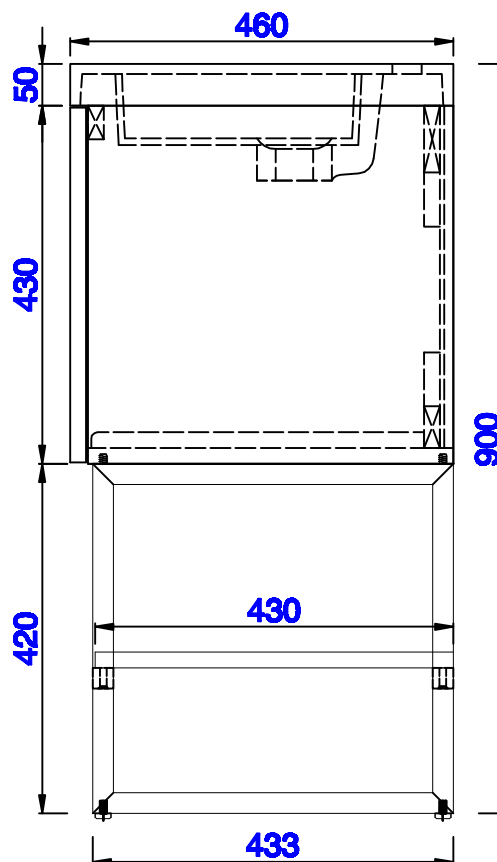

JAMES MARTIN

VANITIES™

Columbia 600mm Cabinet
Columbia 592mm Metal Base
Diagrams with Dimensions
page 01 of 03

NOTE ONE: Countertop with integrated sink is shown on this cabinet
NOTE TWO: This vanity does not have a Backsplash.

Version:202004

600mm

Item Number:
388-V24-AGR
388-V24-CFO
388-V24-GW
388-V24-LTO

388-B24-BNK
388-B24-MBK
388-B24-RGD

JAMES MARTIN

VANITIES™

Columbia 600mm Cabinet
Columbia 592mm Metal Base
Diagrams with Dimensions
page 02 of 03

NOTE ONE: Countertop with integrated sink is shown on this cabinet.

Version:202004

600mm

Item Number:
388-V24-AGR
388-V24-CFO
388-V24-GW
388-V24-LTO

388-B24-BNK
388-B24-MBK
388-B24-RGD

JAMES MARTIN

VANITIES™

Columbia 600mm Cabinet
Columbia 592mm Metal Base
Diagrams with Dimensions
page 03 of 03

NOTE ONE: Countertop with integrated sink is shown on this cabinet
NOTE TWO: This vanity does not have a Backsplash.