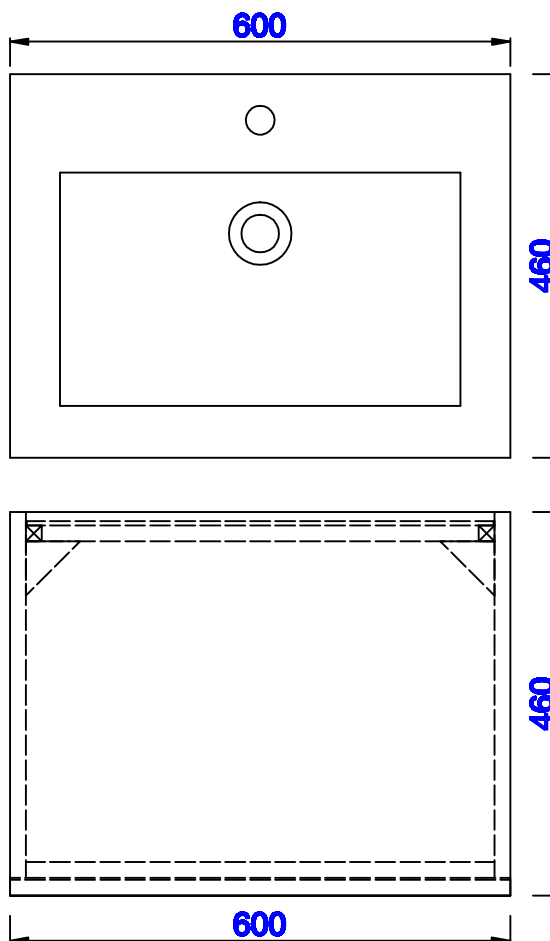

JAMES MARTIN

VANITIES™

Columbia 23 5/8" Cabinet
Columbia 23 1/4" Metal Base
Diagrams with Dimensions
page 02 of 03

NOTE ONE: Countertop with integrated sink is shown on this cabinet.

Version:202004

23 5/8"

JAMES MARTIN

VANITIES™

Columbia 600mm Cabinet
Columbia 592mm Metal Base
Diagrams with Dimensions
page 01 of 03

NOTE ONE: Countertop with integrated sink is shown on this cabinet
NOTE TWO: This vanity does not have a Backsplash.

Version:202004

600mm

Item Number:
388-V24-AGR
388-V24-CFO
388-V24-GW
388-V24-LTO

388-B24-BNK
388-B24-MBK
388-B24-RGD

JAMES MARTIN

VANITIES™

Columbia 600mm Cabinet
Columbia 592mm Metal Base
Diagrams with Dimensions
page 02 of 03

Columbia 600mm Cabinet
Columbia 592mm Metal Base
Diagrams with Dimensions
page 03 of 03

NOTE ONE: Countertop with integrated sink is shown on this cabinet
NOTE TWO: This vanity does not have a Backsplash.