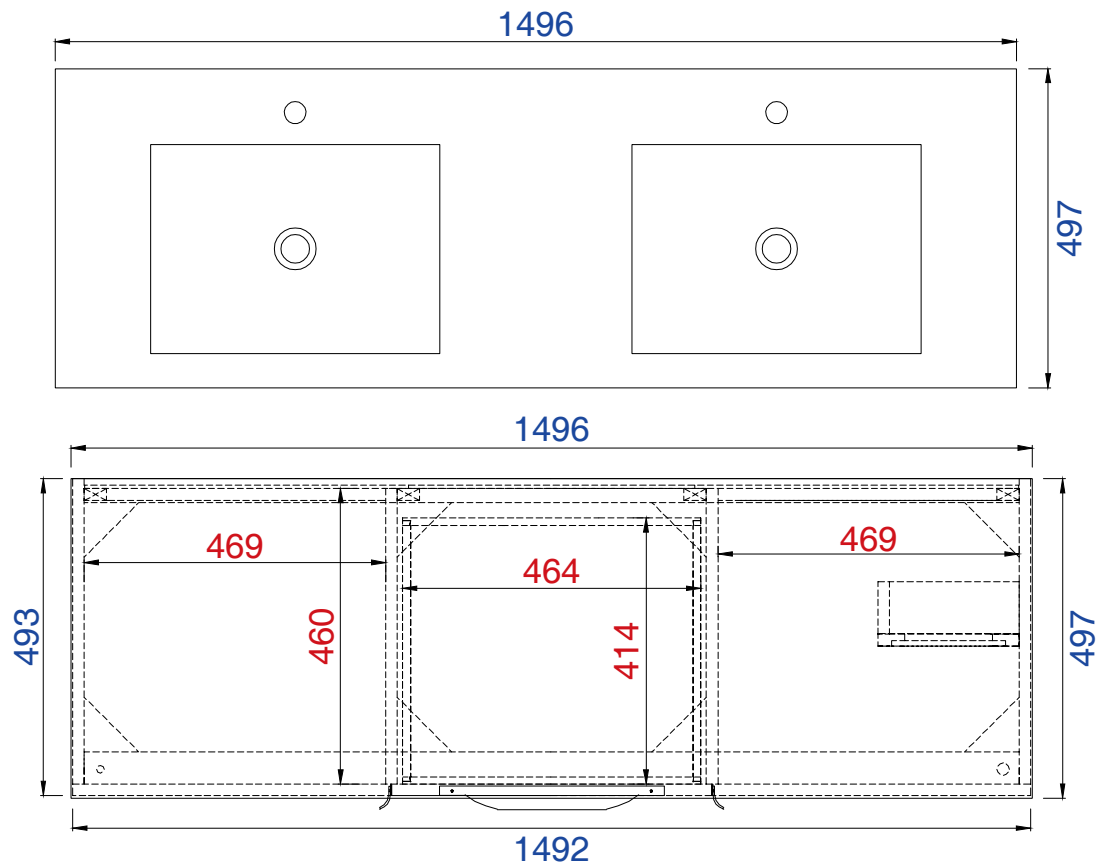

59"

Item Number:

- 388-V59D-AGR-A
- 388-V59D-CFO-A
- 388-V59D-GW-A
- 388-V59D-LTO-A

Columbia 59" Cabinet

Diagrams with Dimensions
page 01 of 03

NOTE ONE: Married Countertop is standard for this cabinet.
NOTE TWO: This vanity does not have a Backsplash.

59"

Item Number:

- 388-V59D-AGR-A
- 388-V59D-CFO-A
- 388-V59D-GW-A
- 388-V59D-LTO-A

Columbia 59" Cabinet

Diagrams with Dimensions
page 02 of 03

NOTE ONE: Married Countertop is standard for this cabinet.

59"

1496mm

Item Number:

- 388-V59D-AGR-A
- 388-V59D-CFO-A
- 388-V59D-GW-A
- 388-V59D-LTO-A

Columbia 1496mm Cabinet

Diagrams with Dimensions
page 01 of 03

NOTE ONE: Married Countertop is standard for this cabinet.
NOTE TWO: This vanity does not have a Backsplash.

1496mm

Item Number:

- 388-V59D-AGR-A
- 388-V59D-CFO-A
- 388-V59D-GW-A
- 388-V59D-LTO-A

Columbia 1496mm Cabinet

Diagrams with Dimensions
page 02 of 03

NOTE ONE: Married Countertop is standard for this cabinet.