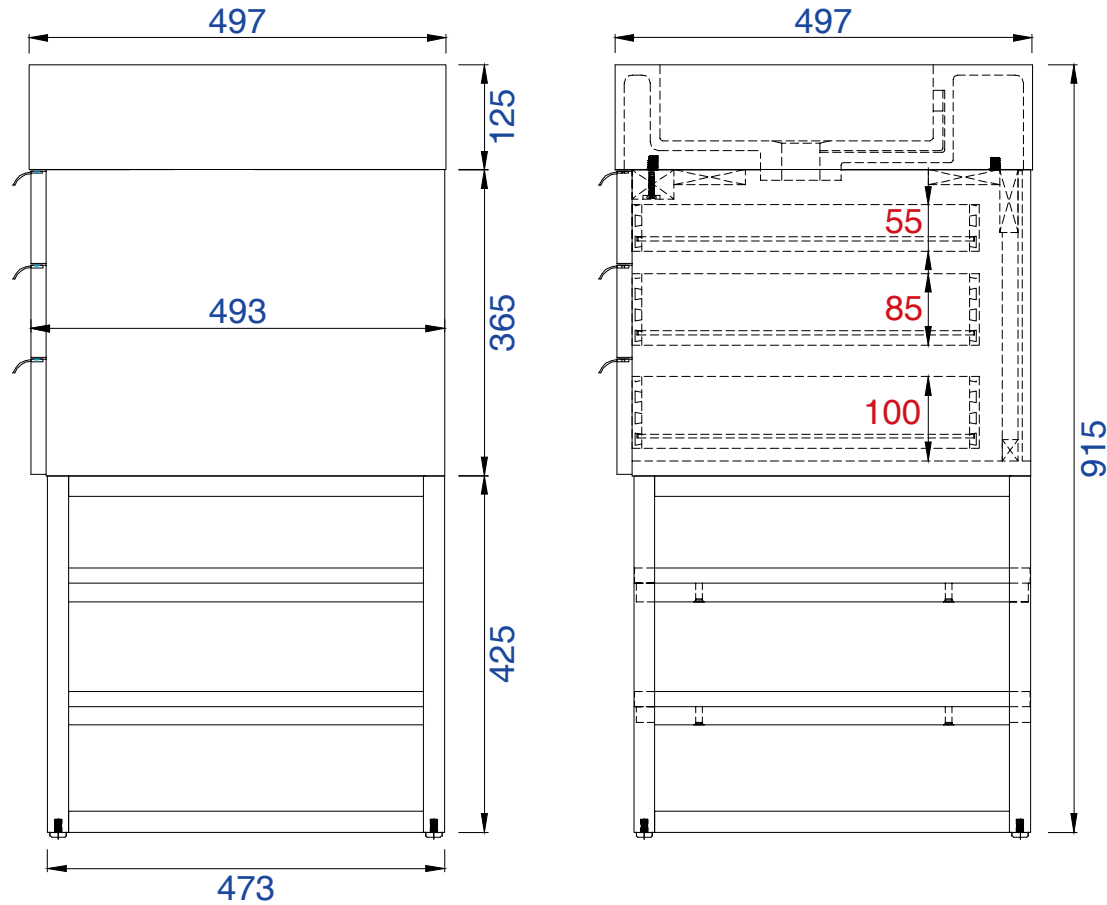

59"

Item Number:

- 388-V59D-AGR-A
- 388-V59D-CFO-A
- 388-V59D-GW-A
- 388-V59D-LTO-A

Columbia 59" Cabinet

Diagrams with Dimensions
page 01 of 03

NOTE ONE: Married Countertop is standard for this cabinet.
NOTE TWO: This vanity does not have a Backsplash.

59"

Item Number:

- 388-V59D-AGR-A
- 388-V59D-CFO-A
- 388-V59D-GW-A
- 388-V59D-LTO-A

Columbia 59" Cabinet

Diagrams with Dimensions
page 02 of 03

NOTE ONE: Married Countertop is standard for this cabinet.

59"

1496mm

Item Number:

- 388-V59D-AGR-A
- 388-V59D-CFO-A
- 388-V59D-GW-A
- 388-V59D-LTO-A

Columbia 1496mm Cabinet

Diagrams with Dimensions
page 02 of 03

NOTE ONE: Married Countertop is standard for this cabinet.

1496mm

Item Number:

- 388-V59D-AGR-A
- 388-V59D-CFO-A
- 388-V59D-GW-A
- 388-V59D-LTO-A

Columbia 1496mm Cabinet

Diagrams with Dimensions
page 03 of 03

NOTE ONE: Married Countertop is standard for this cabinet.
NOTE TWO: This vanity does not have a Backsplash.