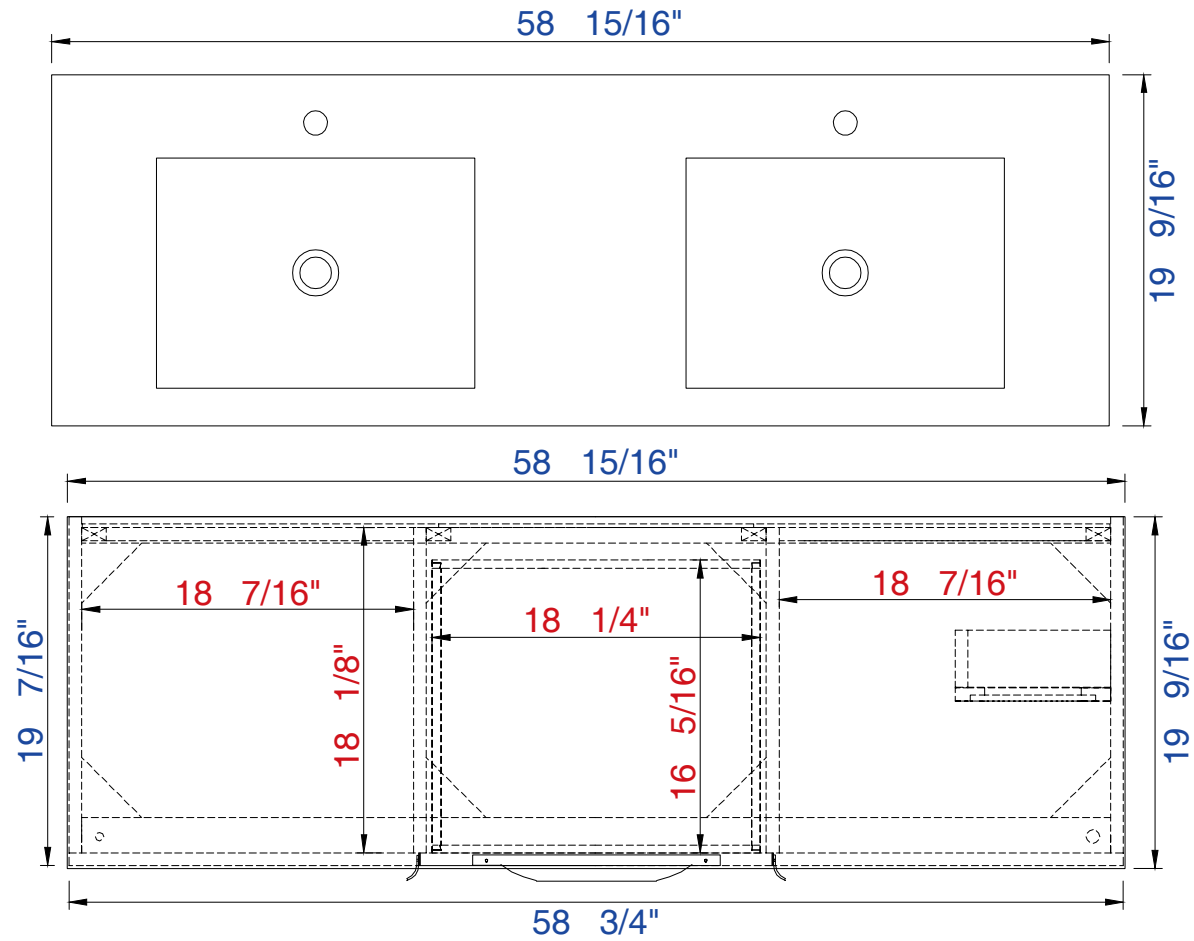

59"

Item Number:

- 388-V59D-AGR-A
- 388-V59D-CFO-A
- 388-V59D-GW-A
- 388-V59D-LTO-A

Columbia 59" Cabinet

Diagrams with Dimensions
page 01 of 03

NOTE ONE: Married Countertop is standard for this cabinet.
NOTE TWO: This vanity does not have a Backsplash.

59"

Item Number:

- 388-V59D-AGR-A
- 388-V59D-CFO-A
- 388-V59D-GW-A
- 388-V59D-LTO-A

Columbia 59" Cabinet

Diagrams with Dimensions
page 02 of 03

NOTE ONE: Married Countertop is standard for this cabinet.

59"

Item Number:

- 388-V59D-AGR-A
- 388-V59D-CFO-A
- 388-V59D-GW-A
- 388-V59D-LTO-A

Columbia 59" Cabinet

Diagrams with Dimensions
page 03 of 03

NOTE ONE: Married Countertop is standard for this cabinet.
NOTE TWO: This vanity does not have a Backsplash.

1496mm

Item Number:

- 388-V59D-AGR-A
- 388-V59D-CFO-A
- 388-V59D-GW-A
- 388-V59D-LTO-A

Columbia 1496mm Cabinet

Diagrams with Dimensions
page 01 of 03

NOTE ONE: Married Countertop is standard for this cabinet.
NOTE TWO: This vanity does not have a Backsplash.