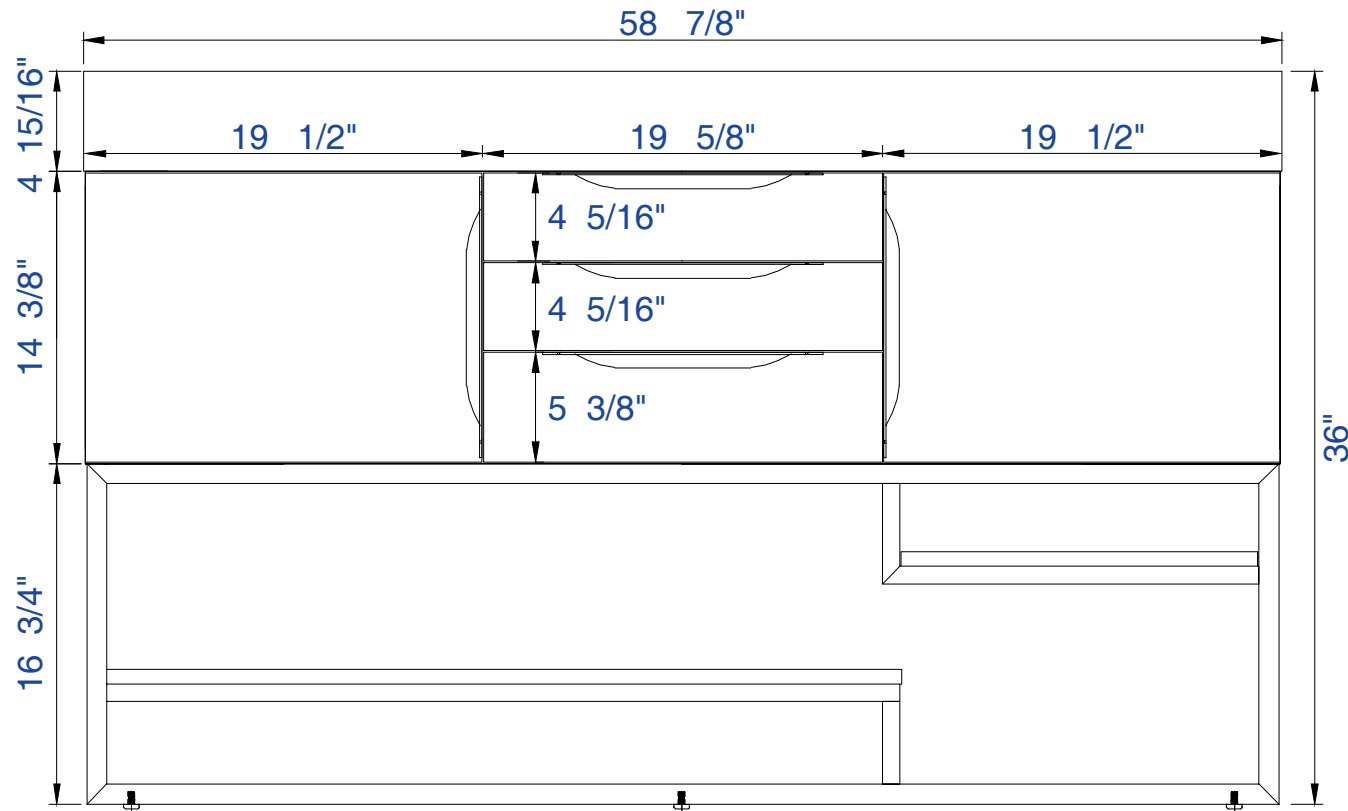

59"

Item Number:

- 388-V59D-AGR-A
- 388-V59D-CFO-A
- 388-V59D-GW-A
- 388-V59D-LTO-A

Columbia 59" Cabinet

Diagrams with Dimensions
page 01 of 03

NOTE ONE: Married Countertop is standard for this cabinet.
NOTE TWO: This vanity does not have a Backsplash.

59"

Item Number:

- 388-V59D-AGR-A
- 388-V59D-CFO-A
- 388-V59D-GW-A
- 388-V59D-LTO-A

Columbia 59" Cabinet

Diagrams with Dimensions
page 02 of 03

NOTE ONE: Married Countertop is standard for this cabinet.

59"

1496mm

Item Number:

- 388-V59D-AGR-A
- 388-V59D-CFO-A
- 388-V59D-GW-A
- 388-V59D-LTO-A

Columbia 1496mm Cabinet

Diagrams with Dimensions
page 01 of 03

NOTE ONE: Married Countertop is standard for this cabinet.
NOTE TWO: This vanity does not have a Backsplash.

1496mm

Item Number:

- 388-V59D-AGR-A
- 388-V59D-CFO-A
- 388-V59D-GW-A
- 388-V59D-LTO-A

Columbia 1496mm Cabinet

Diagrams with Dimensions
page 02 of 03

NOTE ONE: Married Countertop is standard for this cabinet.