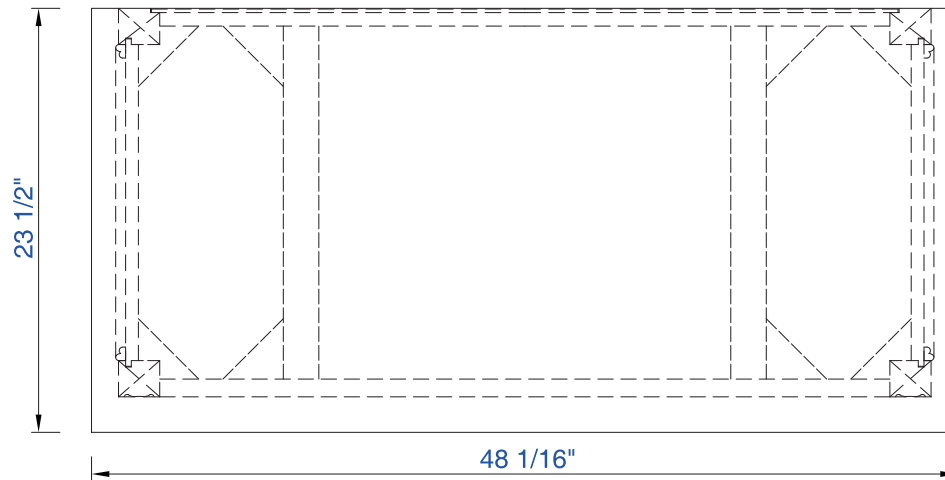

48"

Item Number:

150-V48-ANW

JAMES MARTIN

VANITIES™

Balmoral 48" Cabinet

Diagrams with Dimensions  
page 01 of 03

NOTE ONE: Countertops are not shown in these diagrams. (Cabinet Only)

NOTE TWO: Wood Backsplash (Shown) is designed for the molding detail to align with sinks in James Martin's Optional Countertops. Customers' own countertops and sinks may align differently.

Please consult our website for Countertop Diagrams: [www.jamesmartinvanities.com](http://www.jamesmartinvanities.com)

Version: 201906

48"

Item Number:  
150-V48-ANW

JAMES MARTIN

VANITIES™

Balmoral 48" Cabinet

Diagrams with Dimensions  
page 02 of 03

NOTE ONE: Countertops are not shown in these diagrams. (Cabinet Only)

48"

Item Number:

150-V48-ANW

JAMES MARTIN

VANITIES™

Balmoral 48" Cabinet

Diagrams with Dimensions  
page 03 of 03

NOTE ONE: Countertops are not shown in these diagrams. (Cabinet Only)