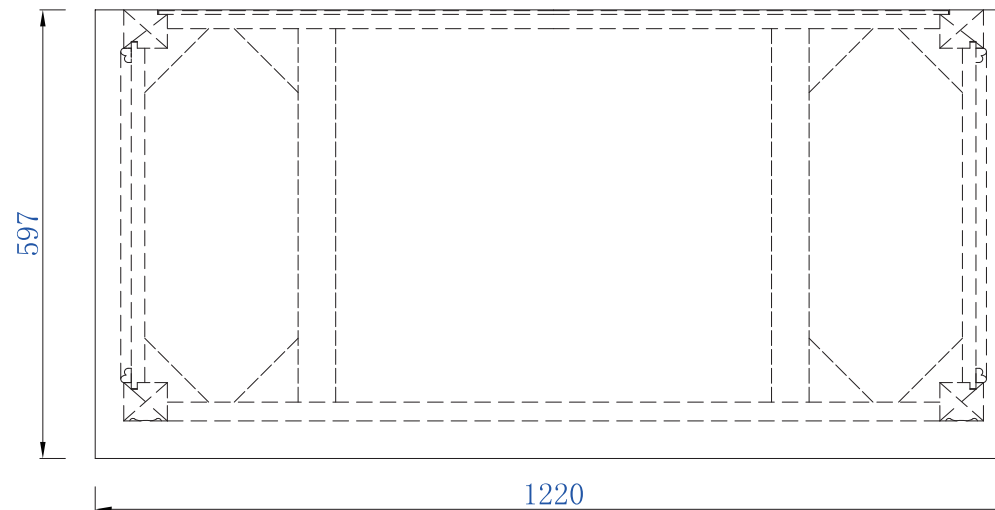

NOTE TWO: Wood Backsplash (Shown) is designed for the molding detail to align with sinks in James Martin's Optional Countertops. Customers' own countertops and sinks may align differently.

Please consult our website for Countertop Diagrams: [www.jamesmartinvanities.com](http://www.jamesmartinvanities.com)

Version: 201906

1220mm

Item Number:  
150-V48-ANW

JAMES MARTIN

VANITIES™

Balmoral 1220mm Cabinet

Diagrams with Dimensions  
page 02 of 03

NOTE ONE: Countertops are not shown in these diagrams. (Cabinet Only)

Version: 201906

1220mm

Item Number:  
150-V48-ANW

JAMES MARTIN

VANITIES™

Balmoral 1220mm Cabinet

Diagrams with Dimensions  
page 03 of 03

NOTE ONE: Countertops are not shown in these diagrams. (Cabinet Only)