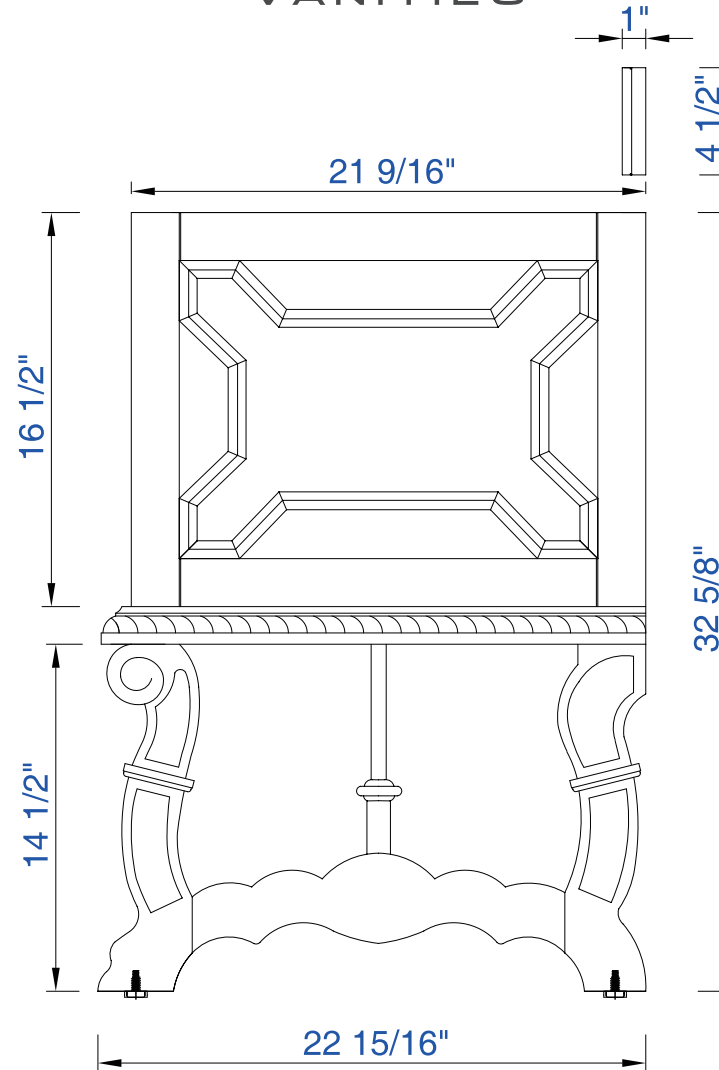

Version: 201906

48"

Item Number:  
150-V48-ANW

JAMES MARTIN

VANITIES™

Balmoral 48" Cabinet

Diagrams with Dimensions  
page 02 of 03

NOTE ONE: Countertops are not shown in these diagrams. (Cabinet Only)

48"

Item Number:

150-V48-ANW

JAMES MARTIN

VANITIES™

Balmoral 48" Cabinet

Diagrams with Dimensions  
page 03 of 03

NOTE ONE: Countertops are not shown in these diagrams. (Cabinet Only)

Version: 201906

1220mm

Item Number:  
150-V48-ANW

JAMES MARTIN

VANITIES™

Balmoral 1220mm Cabinet

Diagrams with Dimensions  
page 01 of 03

NOTE ONE: Countertops are not shown in these diagrams. (Cabinet Only)

Version: 201906

1220mm

Item Number:  
150-V48-ANW

JAMES MARTIN

VANITIES™

Balmoral 1220mm Cabinet

Diagrams with Dimensions  
page 02 of 03

NOTE ONE: Countertops are not shown in these diagrams. (Cabinet Only)