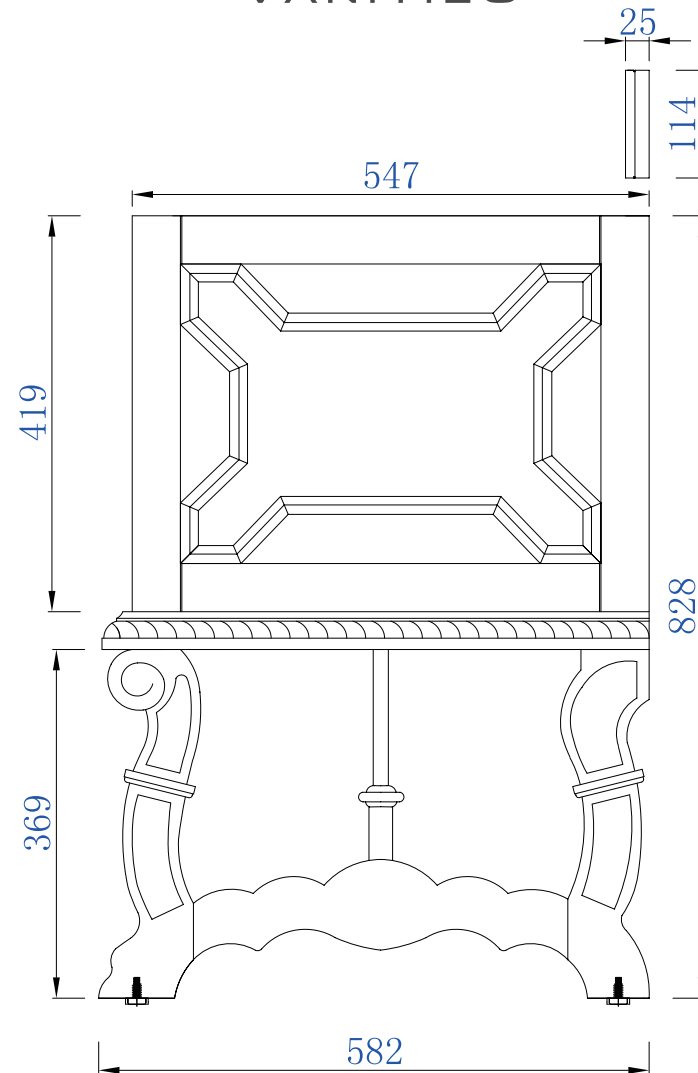

Version: 201906

1220mm

Item Number:  
150-V48-ANW

JAMES MARTIN

VANITIES™

Balmoral 1220mm Cabinet

Diagrams with Dimensions  
page 01 of 03

NOTE ONE: Countertops are not shown in these diagrams. (Cabinet Only)

Version: 201906

1220mm

Item Number:  
150-V48-ANW

JAMES MARTIN

VANITIES™

Balmoral 1220mm Cabinet

Diagrams with Dimensions  
page 02 of 03

NOTE ONE: Countertops are not shown in these diagrams. (Cabinet Only)

Version: 201906

1220mm

Item Number:  
150-V48-ANW

JAMES MARTIN

VANITIES™

Balmoral 1220mm Cabinet

Diagrams with Dimensions  
page 03 of 03

NOTE ONE: Countertops are not shown in these diagrams. (Cabinet Only)

NOTE TWO: Wood Backsplash (Shown) is designed for the molding detail to align with sinks in James Martin's Optional Countertops. Customers' own countertops and sinks may align differently.

Please consult our website for Countertop Diagrams: [www.jamesmartinvanities.com](http://www.jamesmartinvanities.com)