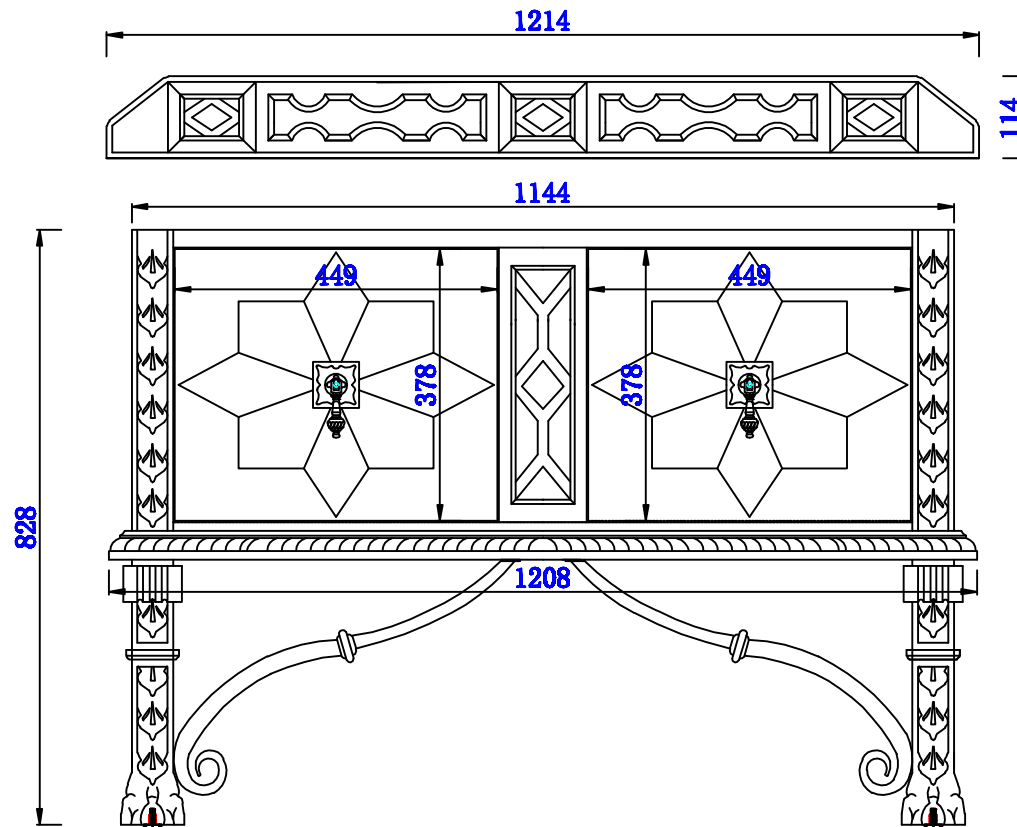

NOTE TWO: Wood Backsplash (Shown) is designed for the molding detail to align with sinks in James Martin's Optional Countertops. Customers' own countertops and sinks may align differently.

Please consult our website for Countertop Diagrams: [www.jamesmartinvanities.com](http://www.jamesmartinvanities.com)

Version: 201906

1220mm

Item Number:  
150-V48-ANW

JAMES MARTIN

VANITIES™

Balmoral 1220mm Cabinet

Diagrams with Dimensions  
page 01 of 03

NOTE ONE: Countertops are not shown in these diagrams. (Cabinet Only)

Version: 201906

1220mm

Item Number:  
150-V48-ANW

JAMES MARTIN

VANITIES™

Balmoral 1220mm Cabinet

Diagrams with Dimensions  
page 02 of 03

NOTE ONE: Countertops are not shown in these diagrams. (Cabinet Only)