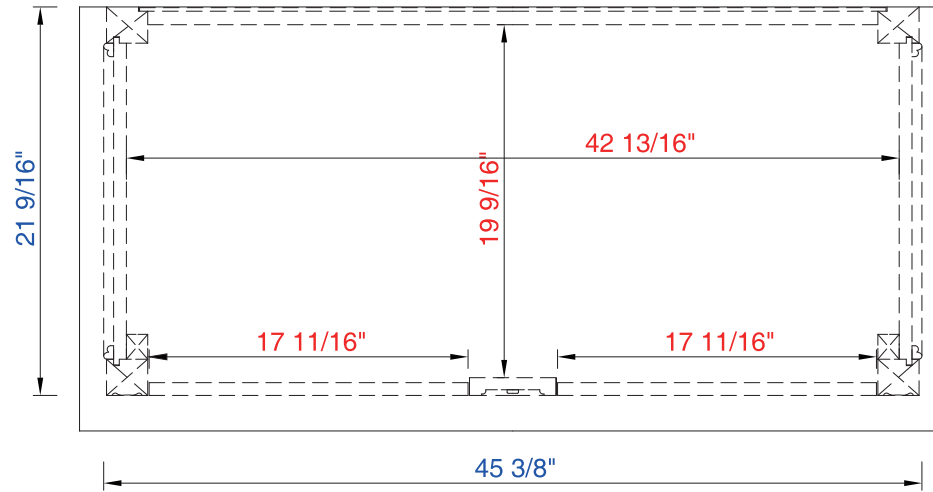

48"

Item Number:

150-V48-ANW

JAMES MARTIN

VANITIES™

Balmoral 48" Cabinet

Diagrams with Dimensions  
page 01 of 03

NOTE ONE: Countertops are not shown in these diagrams. (Cabinet Only)

Version: 201906

48"

Item Number:  
150-V48-ANW

JAMES MARTIN

VANITIES™

Balmoral 48" Cabinet

Diagrams with Dimensions  
page 02 of 03

NOTE ONE: Countertops are not shown in these diagrams. (Cabinet Only)

48"

Item Number:

150-V48-ANW

JAMES MARTIN

VANITIES™

Balmoral 48" Cabinet

Diagrams with Dimensions  
page 03 of 03

NOTE ONE: Countertops are not shown in these diagrams. (Cabinet Only)

Version: 201906

1220mm

Item Number:  
150-V48-ANW

JAMES MARTIN

VANITIES™

Balmoral 1220mm Cabinet

Diagrams with Dimensions  
page 01 of 03

NOTE ONE: Countertops are not shown in these diagrams. (Cabinet Only)