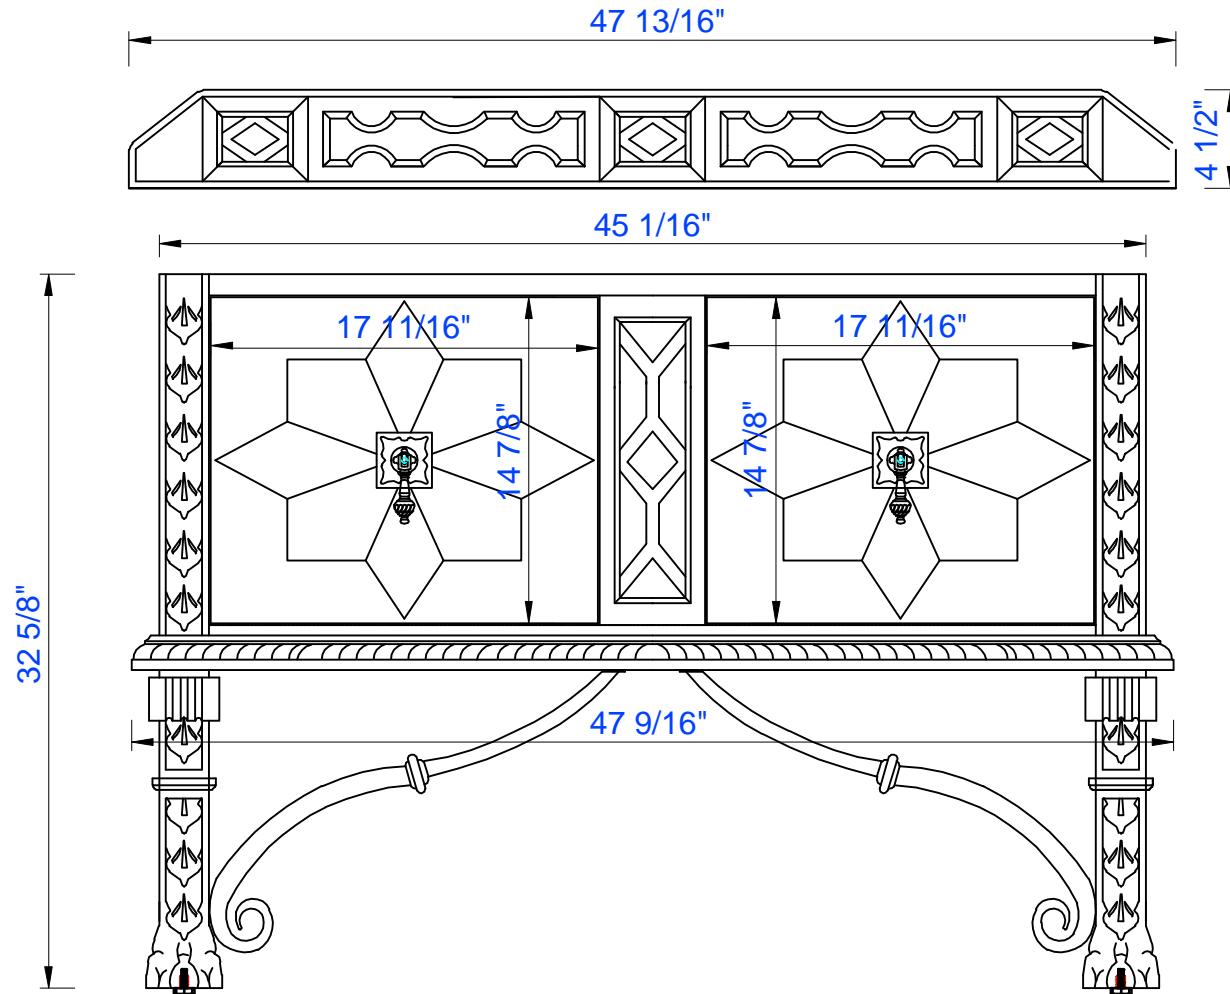

48"

Item Number:

150-V48-ANW

JAMES MARTIN

VANITIES™

Balmoral 48" Cabinet

Diagrams with Dimensions  
page 01 of 03

NOTE ONE: Countertops are not shown in these diagrams. (Cabinet Only)

NOTE TWO: Wood Backsplash (Shown) is designed for the molding detail to align with sinks in James Martin's Optional Countertops. Customers' own countertops and sinks may align differently.

Please consult our website for Countertop Diagrams: [www.jamesmartinvanities.com](http://www.jamesmartinvanities.com)

Version: 201906

48"

Item Number:  
150-V48-ANW

JAMES MARTIN

VANITIES™

Balmoral 48" Cabinet

Diagrams with Dimensions  
page 02 of 03

NOTE ONE: Countertops are not shown in these diagrams. (Cabinet Only)

48"

Item Number:

150-V48-ANW

JAMES MARTIN

VANITIES™

Balmoral 48" Cabinet

Diagrams with Dimensions  
page 03 of 03

NOTE ONE: Countertops are not shown in these diagrams. (Cabinet Only)