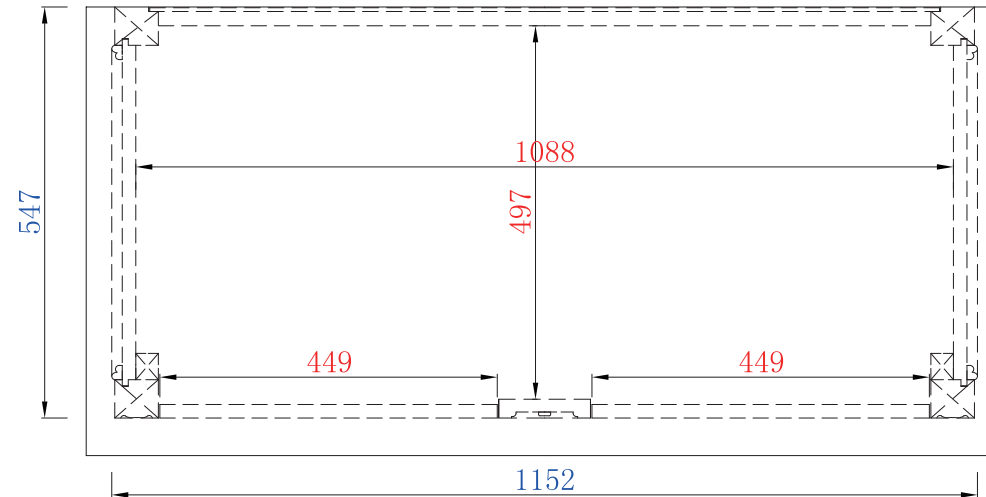

Version: 201906

1220mm

Item Number:  
150-V48-ANW

JAMES MARTIN

VANITIES™

Balmoral 1220mm Cabinet

Diagrams with Dimensions  
page 01 of 03

NOTE ONE: Countertops are not shown in these diagrams. (Cabinet Only)

NOTE TWO: Wood Backsplash (Shown) is designed for the molding detail to align with sinks in James Martin's Optional Countertops. Customers' own countertops and sinks may align differently.

Please consult our website for Countertop Diagrams: [www.jamesmartinvanities.com](http://www.jamesmartinvanities.com)

Version: 201906

1220mm

Item Number:  
150-V48-ANW

JAMES MARTIN

VANITIES™

Balmoral 1220mm Cabinet

Diagrams with Dimensions  
page 02 of 03

NOTE ONE: Countertops are not shown in these diagrams. (Cabinet Only)

Version: 201906

1220mm

Item Number:  
150-V48-ANW

JAMES MARTIN

VANITIES™

Balmoral 1220mm Cabinet

Diagrams with Dimensions  
page 03 of 03

NOTE ONE: Countertops are not shown in these diagrams. (Cabinet Only)