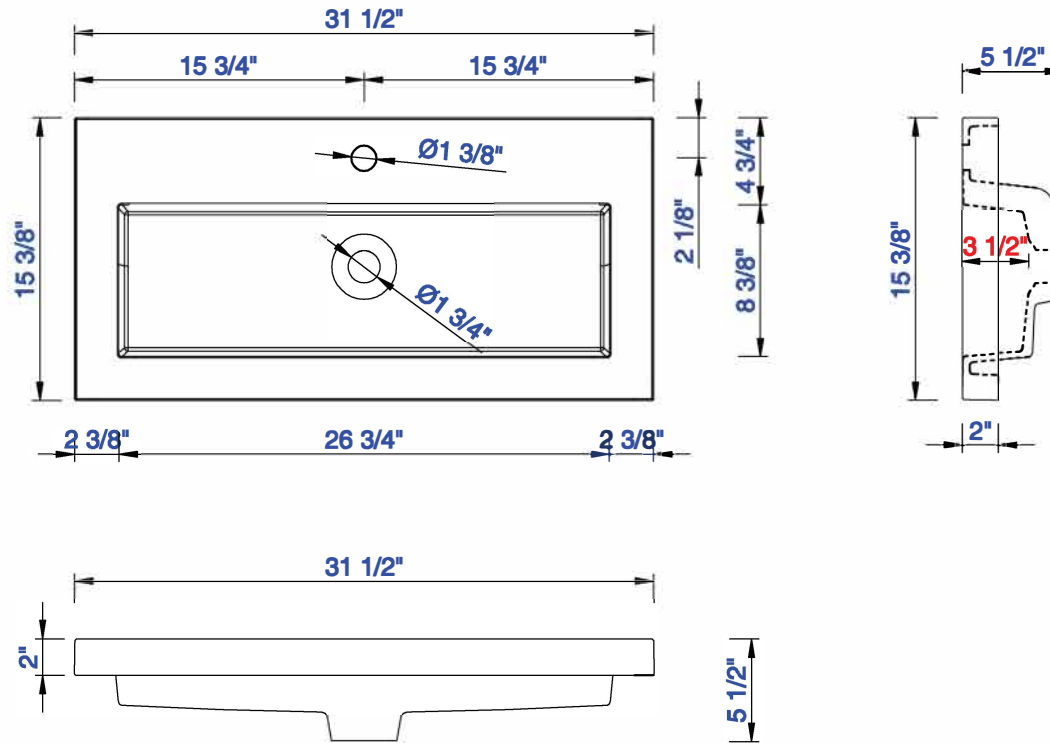

31 1/2"

Item Number:  
CSP-S3216-WG

JAMES MARTIN

VANITIES™

CSP 31 1/2" Countertop with  
Integrated Basin Sink  
Diagrams with Dimensions  
page 01 of 01

800mm

Item Number:  
CSP-S3216-WG

JAMES MARTIN

VANITIES™

CSP 800mm Countertop with  
Integrated Basin Sink  
Diagrams with Dimensions  
page 01 of 01