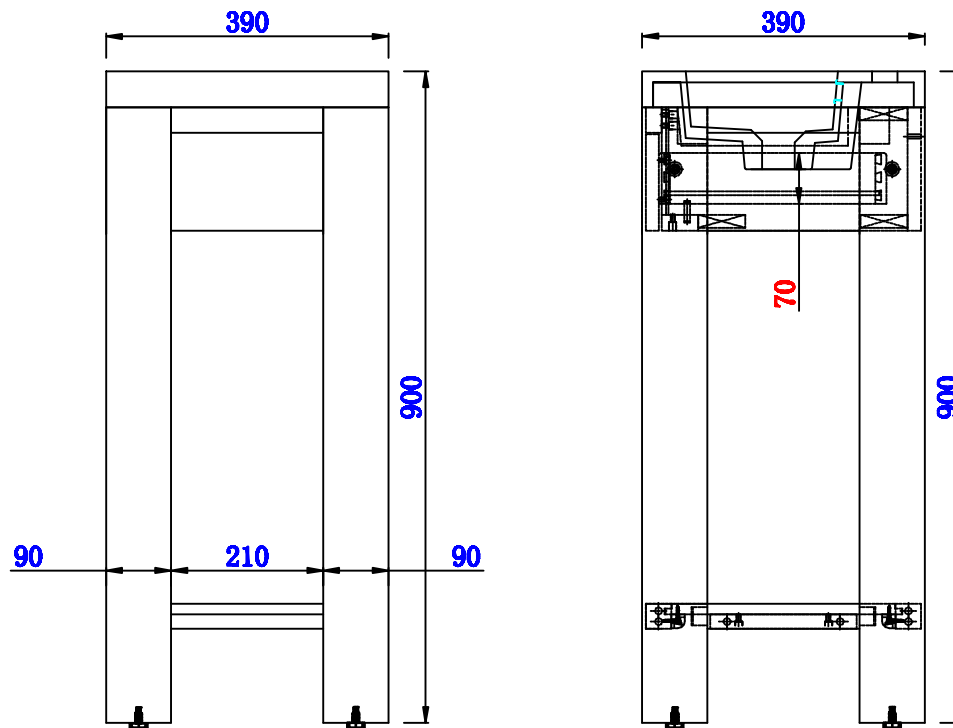

Version:202009

39.5"

Item Number:  
C205-V39.5-PTA

JAMES MARTIN

VANITIES™

Brooklyn 39.5" Wooden Sink Console  
Diagrams with Dimensions  
page 03 of 03

**NOTE ONE:** Countertop with integrated sink is shown on this Wooden Sink Console  
**NOTE TWO:** This vanity does not have a Backsplash.

Version:202009

1003mm

Item Number:  
C205-V39.5-PTA

JAMES MARTIN

VANITIES™

Brooklyn 1003mm Wooden Sink Console  
Diagrams with Dimensions  
page 01 of 03

**NOTE ONE:** Countertop with integrated sink is shown on this Wooden Sink Console  
**NOTE TWO:** This vanity does not have a Backsplash.

Version:202009

1003mm

Item Number:  
C205-V39.5-PTA

JAMES MARTIN

VANITIES™

Brooklyn 1003mm Wooden Sink Console  
Diagrams with Dimensions  
page 02 of 03

**NOTE ONE: Countertop with integrated sink is shown on this Wooden Sink Console.**

Version:202009

1003mm

Item Number:  
C205-V39.5-PTA

JAMES MARTIN

VANITIES™

Brooklyn 1003mm Wooden Sink Console  
Diagrams with Dimensions  
page 03 of 03

**NOTE ONE:** Countertop with integrated sink is shown on this Wooden Sink Console  
**NOTE TWO:** This vanity does not have a Backsplash.