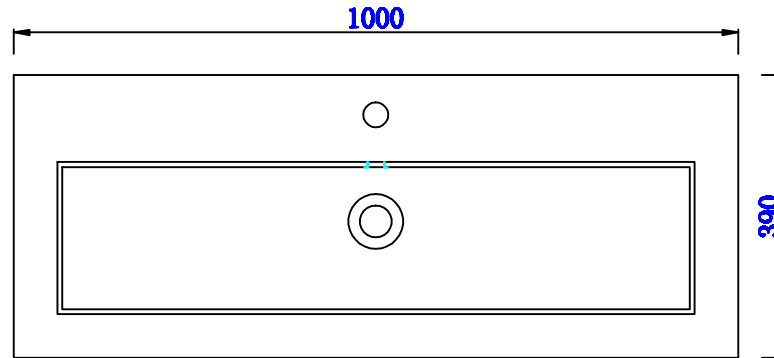

Version:202009

39.5"

Item Number:  
C205-V39.5-PTA

JAMES MARTIN

VANITIES™

Brooklyn 39.5" Wooden Sink Console  
Diagrams with Dimensions  
page 03 of 03

**NOTE ONE:** Countertop with integrated sink is shown on this Wooden Sink Console  
**NOTE TWO:** This vanity does not have a Backsplash.

Version:202009

1003mm

Item Number:  
C205-V39.5-PTA

JAMES MARTIN

VANITIES™

Brooklyn 1003mm Wooden Sink Console  
Diagrams with Dimensions  
page 01 of 03

**NOTE ONE:** Countertop with integrated sink is shown on this Wooden Sink Console  
**NOTE TWO:** This vanity does not have a Backsplash.

Version:202009

1003mm

Item Number:  
C205-V39.5-PTA

JAMES MARTIN

VANITIES™

Brooklyn 1003mm Wooden Sink Console  
Diagrams with Dimensions  
page 02 of 03

**NOTE ONE: Countertop with integrated sink is shown on this Wooden Sink Console.**

Version:202009

1003mm

Item Number:  
C205-V39.5-PTA

JAMES MARTIN

VANITIES™

Brooklyn 1003mm Wooden Sink Console  
Diagrams with Dimensions  
page 03 of 03

**NOTE ONE:** Countertop with integrated sink is shown on this Wooden Sink Console  
**NOTE TWO:** This vanity does not have a Backsplash.