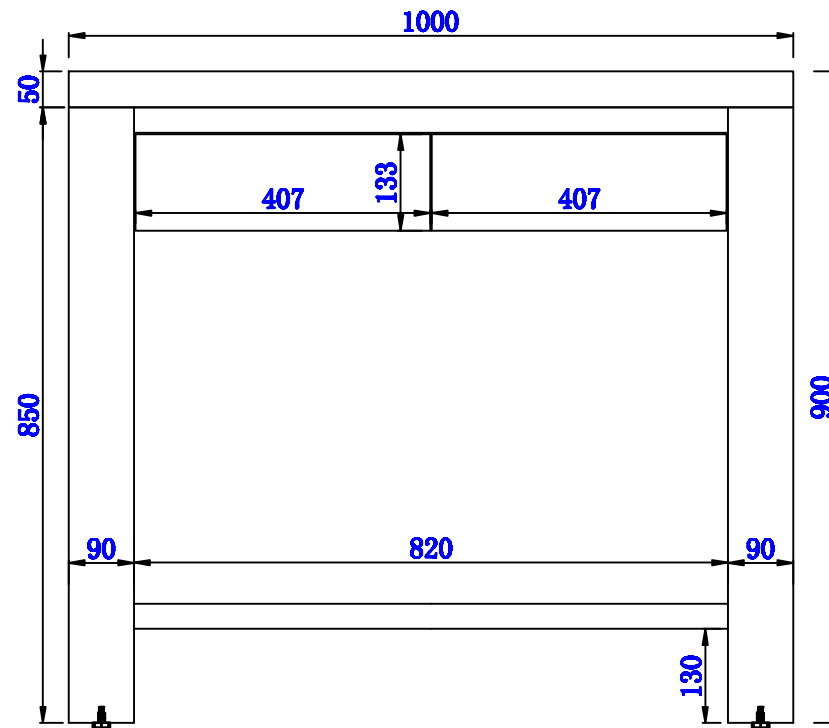

Version:202009

39.5"

Item Number:  
C205-V39.5-PTA

JAMES MARTIN

VANITIES™

Brooklyn 39.5" Wooden Sink Console  
Diagrams with Dimensions  
page 03 of 03

**NOTE ONE:** Countertop with integrated sink is shown on this Wooden Sink Console  
**NOTE TWO:** This vanity does not have a Backsplash.

Version:202009

1003mm

Item Number:  
C205-V39.5-PTA

JAMES MARTIN

VANITIES™

Brooklyn 1003mm Wooden Sink Console  
Diagrams with Dimensions  
page 01 of 03

**NOTE ONE:** Countertop with integrated sink is shown on this Wooden Sink Console  
**NOTE TWO:** This vanity does not have a Backsplash.

Version:202009

1003mm

Item Number:  
C205-V39.5-PTA

JAMES MARTIN

VANITIES™

Brooklyn 1003mm Wooden Sink Console  
Diagrams with Dimensions  
page 02 of 03

**NOTE ONE: Countertop with integrated sink is shown on this Wooden Sink Console.**

Version:202009

1003mm

Item Number:  
C205-V39.5-PTA

JAMES MARTIN

VANITIES™

Brooklyn 1003mm Wooden Sink Console  
Diagrams with Dimensions  
page 03 of 03

**NOTE ONE:** Countertop with integrated sink is shown on this Wooden Sink Console  
**NOTE TWO:** This vanity does not have a Backsplash.