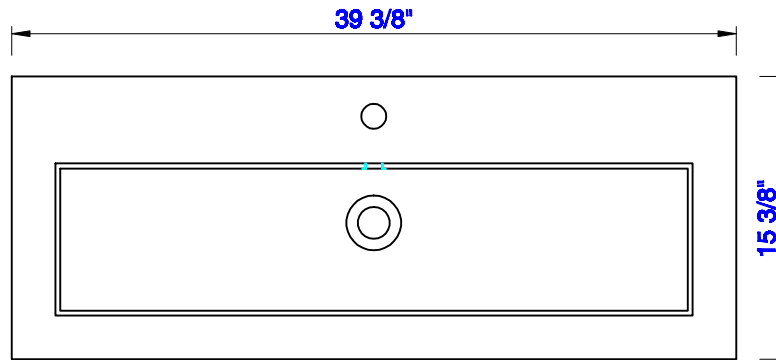

39.5"

Item Number:  
C205-V39.5-PTA

JAMES MARTIN

VANITIES™

Brooklyn 39.5" Wooden Sink Console  
Diagrams with Dimensions  
page 01 of 03

**NOTE ONE:** Countertop with integrated sink is shown on this Wooden Sink Console  
**NOTE TWO:** This vanity does not have a Backsplash.

Version:202009

39.5"

Item Number:  
C205-V39.5-PTA

JAMES MARTIN

VANITIES™

Brooklyn 39.5" Wooden Sink Console  
Diagrams with Dimensions  
page 02 of 03

**NOTE ONE: Countertop with integrated sink is shown on this Wooden Sink Console.**

Version:202009

39.5"

Item Number:  
C205-V39.5-PTA

JAMES MARTIN

VANITIES™

Brooklyn 39.5" Wooden Sink Console  
Diagrams with Dimensions  
page 03 of 03

**NOTE ONE:** Countertop with integrated sink is shown on this Wooden Sink Console  
**NOTE TWO:** This vanity does not have a Backsplash.

Version:202009

1003mm

Item Number:  
C205-V39.5-PTA

JAMES MARTIN

VANITIES™

Brooklyn 1003mm Wooden Sink Console  
Diagrams with Dimensions  
page 01 of 03

**NOTE ONE:** Countertop with integrated sink is shown on this Wooden Sink Console  
**NOTE TWO:** This vanity does not have a Backsplash.