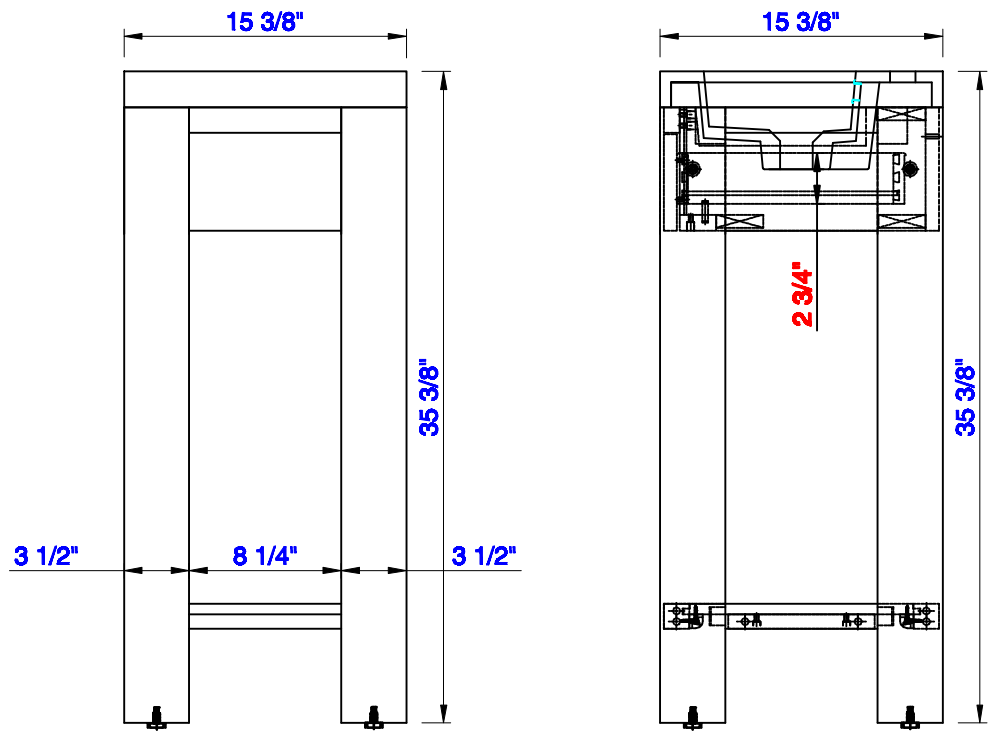

Version:202009

39.5"

Item Number:  
C205-V39.5-PTA

JAMES MARTIN

VANITIES™

Brooklyn 39.5" Wooden Sink Console  
Diagrams with Dimensions  
page 02 of 03

**NOTE ONE: Countertop with integrated sink is shown on this Wooden Sink Console.**

Version:202009

39.5"

Item Number:  
C205-V39.5-PTA

JAMES MARTIN

VANITIES™

Brooklyn 39.5" Wooden Sink Console  
Diagrams with Dimensions  
page 03 of 03

**NOTE ONE:** Countertop with integrated sink is shown on this Wooden Sink Console  
**NOTE TWO:** This vanity does not have a Backsplash.

Version:202009

1003mm

Item Number:  
C205-V39.5-PTA

JAMES MARTIN

VANITIES™

Brooklyn 1003mm Wooden Sink Console  
Diagrams with Dimensions  
page 01 of 03

**NOTE ONE:** Countertop with integrated sink is shown on this Wooden Sink Console  
**NOTE TWO:** This vanity does not have a Backsplash.

Version:202009

1003mm

Item Number:  
C205-V39.5-PTA

JAMES MARTIN

VANITIES™

Brooklyn 1003mm Wooden Sink Console  
Diagrams with Dimensions  
page 02 of 03

**NOTE ONE: Countertop with integrated sink is shown on this Wooden Sink Console.**