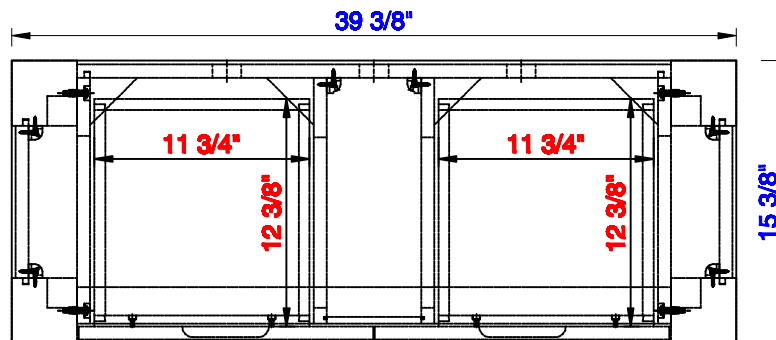

39.5"

Item Number:  
C205-V39.5-PTA

JAMES MARTIN

VANITIES™

Brooklyn 39.5" Wooden Sink Console  
Diagrams with Dimensions  
page 01 of 03

**NOTE ONE:** Countertop with integrated sink is shown on this Wooden Sink Console  
**NOTE TWO:** This vanity does not have a Backsplash.

Version:202009

39.5"

Item Number:  
C205-V39.5-PTA

JAMES MARTIN

VANITIES™

Brooklyn 39.5" Wooden Sink Console  
Diagrams with Dimensions  
page 02 of 03

**NOTE ONE: Countertop with integrated sink is shown on this Wooden Sink Console.**

Version:202009

39.5"

Item Number:  
C205-V39.5-PTA

JAMES MARTIN

VANITIES™

Brooklyn 39.5" Wooden Sink Console  
Diagrams with Dimensions  
page 03 of 03

**NOTE ONE:** Countertop with integrated sink is shown on this Wooden Sink Console  
**NOTE TWO:** This vanity does not have a Backsplash.

Version:202009

1003mm

Item Number:  
C205-V39.5-PTA

JAMES MARTIN

VANITIES™

Brooklyn 1003mm Wooden Sink Console  
Diagrams with Dimensions  
page 01 of 03

**NOTE ONE:** Countertop with integrated sink is shown on this Wooden Sink Console  
**NOTE TWO:** This vanity does not have a Backsplash.