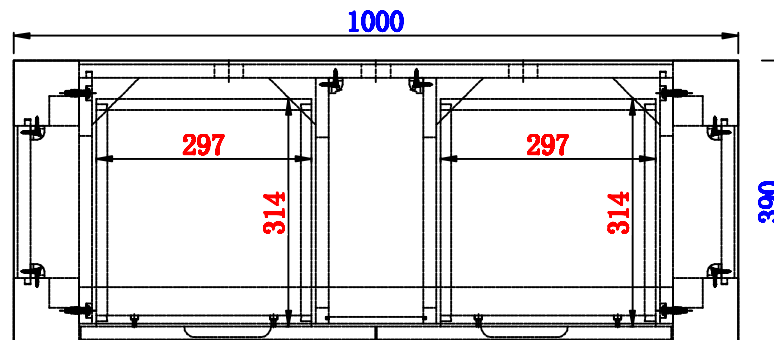

Version:202009

39.5"

Item Number:  
C205-V39.5-PTA

JAMES MARTIN

VANITIES™

Brooklyn 39.5" Wooden Sink Console  
Diagrams with Dimensions  
page 03 of 03

**NOTE ONE:** Countertop with integrated sink is shown on this Wooden Sink Console  
**NOTE TWO:** This vanity does not have a Backsplash.

Version:202009

1003mm

Item Number:  
C205-V39.5-PTA

JAMES MARTIN

VANITIES™

Brooklyn 1003mm Wooden Sink Console  
Diagrams with Dimensions  
page 01 of 03

**NOTE ONE:** Countertop with integrated sink is shown on this Wooden Sink Console  
**NOTE TWO:** This vanity does not have a Backsplash.

Version:202009

1003mm

Item Number:  
C205-V39.5-PTA

JAMES MARTIN

VANITIES™

Brooklyn 1003mm Wooden Sink Console  
Diagrams with Dimensions  
page 02 of 03

**NOTE ONE: Countertop with integrated sink is shown on this Wooden Sink Console.**

Version:202009

1003mm

Item Number:  
C205-V39.5-PTA

JAMES MARTIN

VANITIES™

Brooklyn 1003mm Wooden Sink Console  
Diagrams with Dimensions  
page 03 of 03

**NOTE ONE:** Countertop with integrated sink is shown on this Wooden Sink Console  
**NOTE TWO:** This vanity does not have a Backsplash.