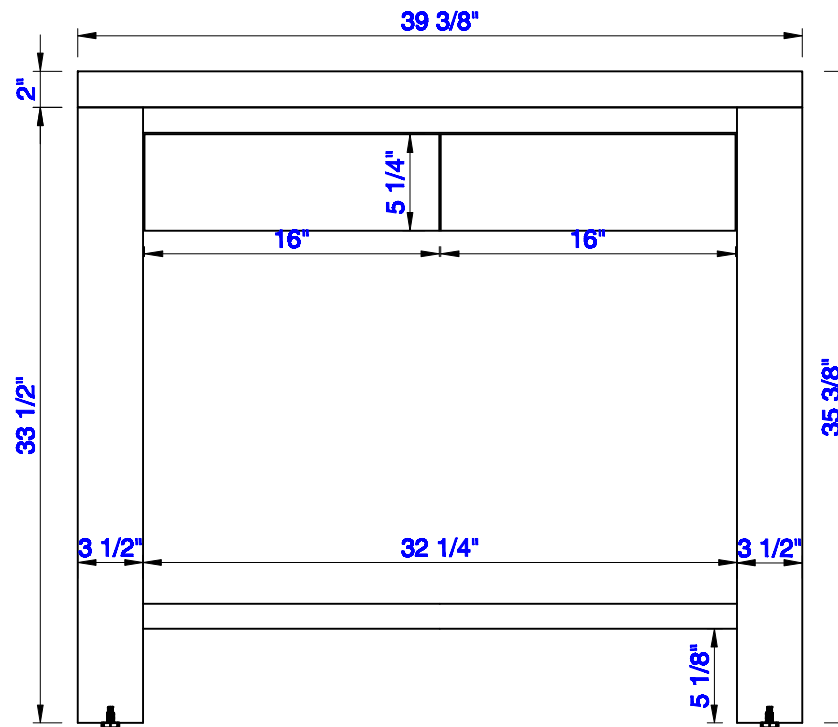

39.5"

Item Number:  
C205-V39.5-PTA

JAMES MARTIN

VANITIES™

Brooklyn 39.5" Wooden Sink Console  
Diagrams with Dimensions  
page 01 of 03

**NOTE ONE:** Countertop with integrated sink is shown on this Wooden Sink Console  
**NOTE TWO:** This vanity does not have a Backsplash.

Version:202009

39.5"

Item Number:  
C205-V39.5-PTA

JAMES MARTIN

VANITIES™

Brooklyn 39.5" Wooden Sink Console  
Diagrams with Dimensions  
page 02 of 03

**NOTE ONE: Countertop with integrated sink is shown on this Wooden Sink Console.**

Version:202009

39.5"

Item Number:  
C205-V39.5-PTA

JAMES MARTIN

VANITIES™

Brooklyn 39.5" Wooden Sink Console  
Diagrams with Dimensions  
page 03 of 03

**NOTE ONE:** Countertop with integrated sink is shown on this Wooden Sink Console  
**NOTE TWO:** This vanity does not have a Backsplash.

Version:202009

1003mm

Item Number:  
C205-V39.5-PTA

JAMES MARTIN

VANITIES™

Brooklyn 1003mm Wooden Sink Console  
Diagrams with Dimensions  
page 01 of 03

**NOTE ONE:** Countertop with integrated sink is shown on this Wooden Sink Console  
**NOTE TWO:** This vanity does not have a Backsplash.