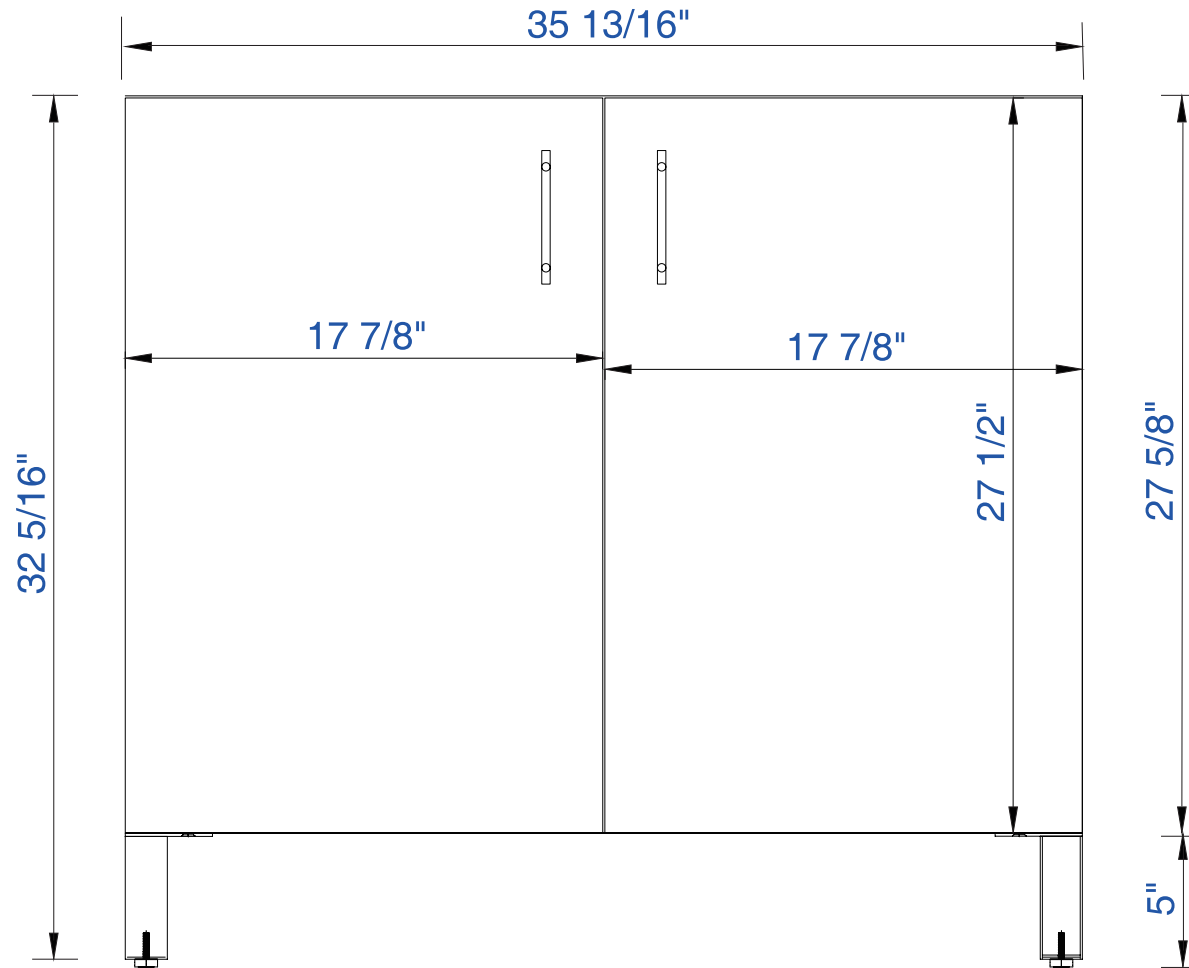

36"

Item Number:

850-V36-AWT
850-V36-SOK

JAMES MARTIN

VANITIES™

Metropolitan 36" Cabinet

Diagrams with Dimensions
page 01 of 03

NOTE ONE: Countertops are not shown in these diagrams. (Cabinet Only)

NOTE TWO: This vanity does not have a Backsplash.

Please consult our website for Countertop Diagrams: www.jamesmartinvanities.com

36"

Item Number:

850-V36-AWT
850-V36-SOK

JAMES MARTIN

VANITIES™

Metropolitan 36" Cabinet

36"

Item Number:

850-V36-AWT
850-V36-SOK

JAMES MARTIN

VANITIES™

Metropolitan 36" Cabinet

Diagrams with Dimensions
page 03 of 03

NOTE ONE: Countertops are not shown in these diagrams. (Cabinet Only)

914mm

Item Number:

850-V36-AWT
850-V36-SOK

JAMES MARTIN

VANITIES™

Metropolitan 914mm Cabinet

Diagrams with Dimensions
page 03 of 03

NOTE ONE: Countertops are not shown in these diagrams. (Cabinet Only)