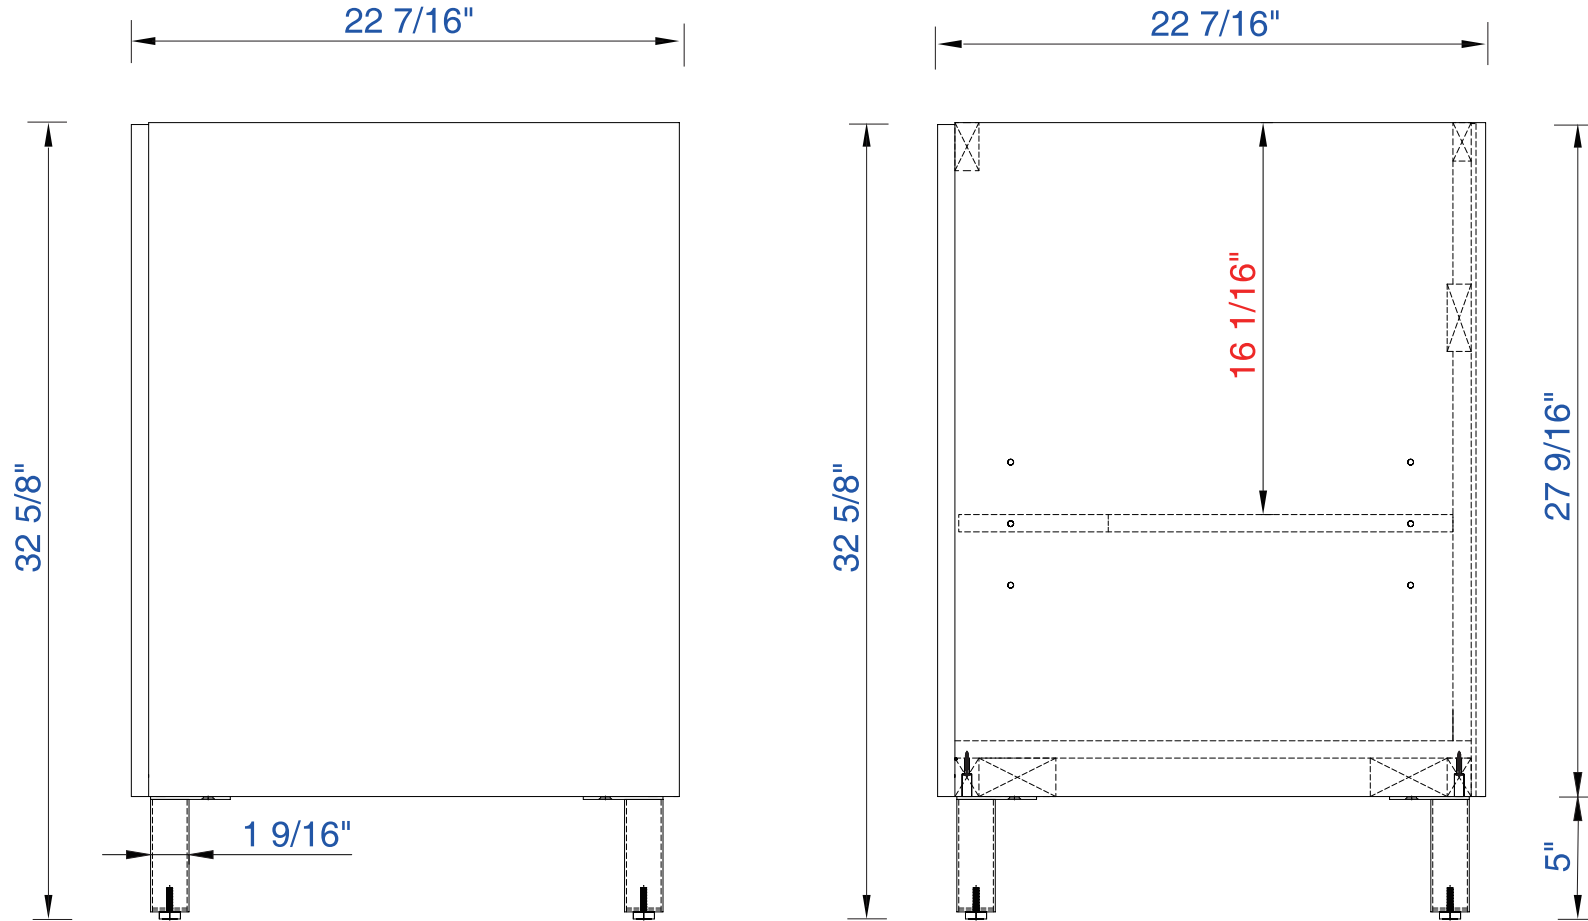

36"

Item Number:

850-V36-AWT
850-V36-SOK

JAMES MARTIN

VANITIES™

Metropolitan 36" Cabinet

Diagrams with Dimensions
page 01 of 03

NOTE ONE: Countertops are not shown in these diagrams. (Cabinet Only)

Diagrams with Dimensions
page 02 of 03

NOTE ONE: Countertops are not shown in these diagrams. (Cabinet Only)

NOTE TWO: Internal Shelves (Shown) are designed to align with sinks in James Martin's Optional Countertops. Customers' own countertops and sinks may align differently, and modification may be required. Please consult our website for Countertop Diagrams: www.jamesmartinvanities.com

36"

Item Number:

850-V36-AWT
850-V36-SOK

JAMES MARTIN

VANITIES™

Metropolitan 36" Cabinet

Diagrams with Dimensions
page 03 of 03

NOTE ONE: Countertops are not shown in these diagrams. (Cabinet Only)

914mm

Item Number:

850-V36-AWT
850-V36-SOK

JAMES MARTIN

VANITIES™

Metropolitan 914mm Cabinet

Diagrams with Dimensions
page 03 of 03

NOTE ONE: Countertops are not shown in these diagrams. (Cabinet Only)