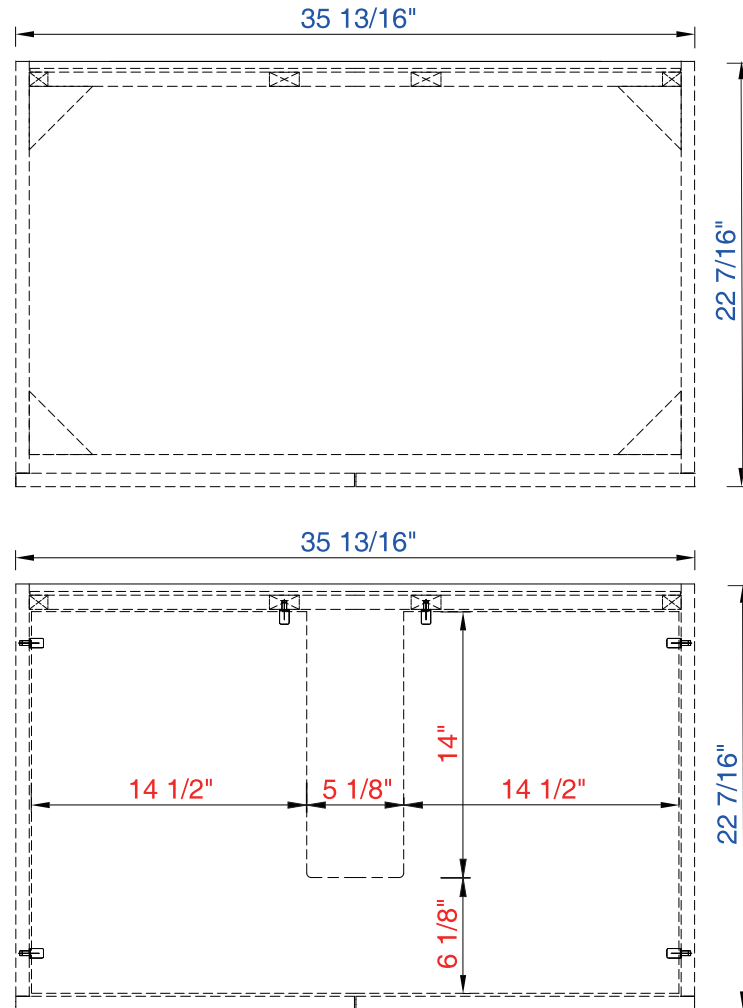

36"

Item Number:

850-V36-AWT
850-V36-SOK

JAMES MARTIN

VANITIES™

Metropolitan 36" Cabinet

Diagrams with Dimensions
page 01 of 03

NOTE ONE: Countertops are not shown in these diagrams. (Cabinet Only)

NOTE TWO: This vanity does not have a Backsplash.

Please consult our website for Countertop Diagrams: www.jamesmartinvanities.com

36"

Item Number:

850-V36-AWT
850-V36-SOK

JAMES MARTIN

VANITIES™

Metropolitan 36" Cabinet

Diagrams with Dimensions
page 02 of 03

NOTE ONE: Countertops are not shown in these diagrams. (Cabinet Only)

NOTE TWO: Internal Shelves (Shown) are designed to align with sinks in James Martin's Optional Countertops. Customers' own countertops and sinks may align differently, and modification may be required. Please consult our website for Countertop Diagrams: www.jamesmartinvanities.com

36"

Item Number:

850-V36-AWT
850-V36-SOK

JAMES MARTIN

VANITIES™

Metropolitan 36" Cabinet

Diagrams with Dimensions
page 03 of 03

NOTE ONE: Countertops are not shown in these diagrams. (Cabinet Only)