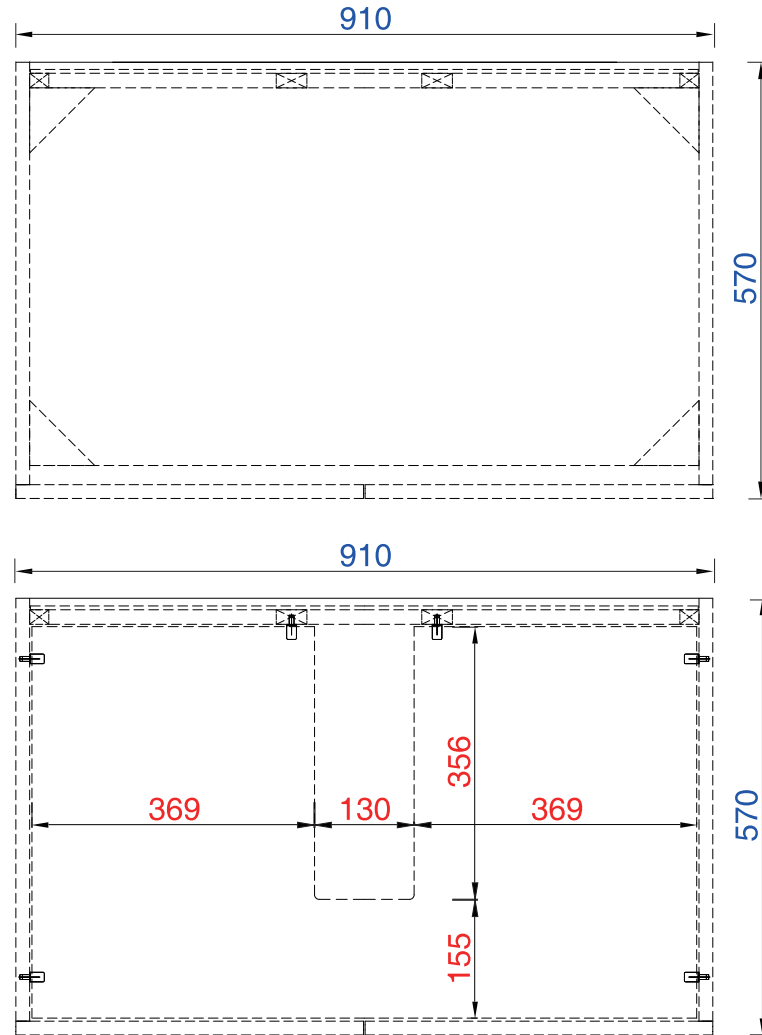

36"

Item Number:

850-V36-AWT
850-V36-SOK

JAMES MARTIN

VANITIES™

Metropolitan 36" Cabinet

Diagrams with Dimensions
page 03 of 03

NOTE ONE: Countertops are not shown in these diagrams. (Cabinet Only)

Diagrams with Dimensions
page 01 of 03

NOTE ONE: Countertops are not shown in these diagrams. (Cabinet Only)
NOTE TWO: This vanity does not have a Backsplash.
Please consult our website for Countertop Diagrams: www.jamesmartinvanities.com

Item Number:

850-V36-AWT
850-V36-SOK

JAMES MARTIN

VANITIES™

Metropolitan 914mm Cabinet

Diagrams with Dimensions
page 02 of 03

NOTE ONE: Countertops are not shown in these diagrams. (Cabinet Only)

NOTE TWO: Internal Shelves (Shown) are designed to align with sinks in James Martin's Optional Countertops. Customers' own countertops and sinks may align differently, and modification may be required. Please consult our website for Countertop Diagrams: www.jamesmartinvanities.com

914mm

Item Number:

850-V36-AWT
850-V36-SOK

JAMES MARTIN

VANITIES™

Metropolitan 914mm Cabinet

Diagrams with Dimensions
page 03 of 03

NOTE ONE: Countertops are not shown in these diagrams. (Cabinet Only)