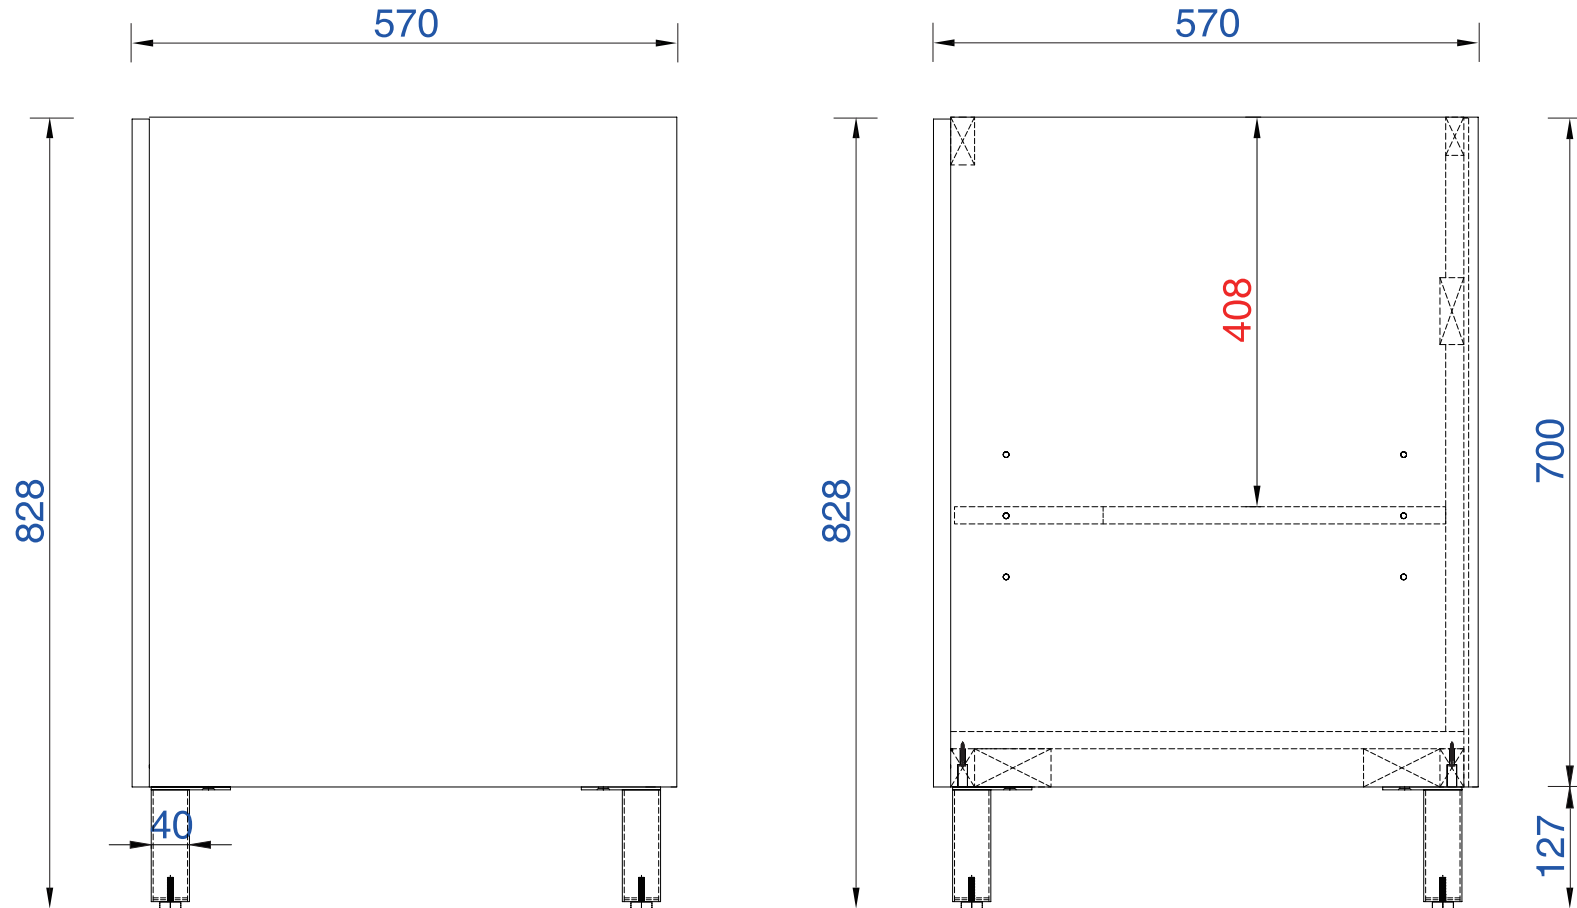

36"

Item Number:

850-V36-AWT
850-V36-SOK

JAMES MARTIN

VANITIES™

Metropolitan 36" Cabinet

Diagrams with Dimensions
page 01 of 03

NOTE ONE: Countertops are not shown in these diagrams. (Cabinet Only)

36"

Item Number:

850-V36-AWT
850-V36-SOK

JAMES MARTIN

VANITIES™

Metropolitan 36" Cabinet

Diagrams with Dimensions
page 03 of 03

NOTE ONE: Countertops are not shown in these diagrams. (Cabinet Only)

Item Number:

850-V36-AWT
850-V36-SOK

JAMES MARTIN

VANITIES™

Metropolitan 914mm Cabinet

Diagrams with Dimensions
page 02 of 03

NOTE ONE: Countertops are not shown in these diagrams. (Cabinet Only)

NOTE TWO: Internal Shelves (Shown) are designed to align with sinks in James Martin's Optional Countertops. Customers' own countertops and sinks may align differently, and modification may be required. Please consult our website for Countertop Diagrams: www.jamesmartinvanities.com

914mm

Item Number:

850-V36-AWT
850-V36-SOK

JAMES MARTIN

VANITIES™

Metropolitan 914mm Cabinet

Diagrams with Dimensions
page 03 of 03

NOTE ONE: Countertops are not shown in these diagrams. (Cabinet Only)