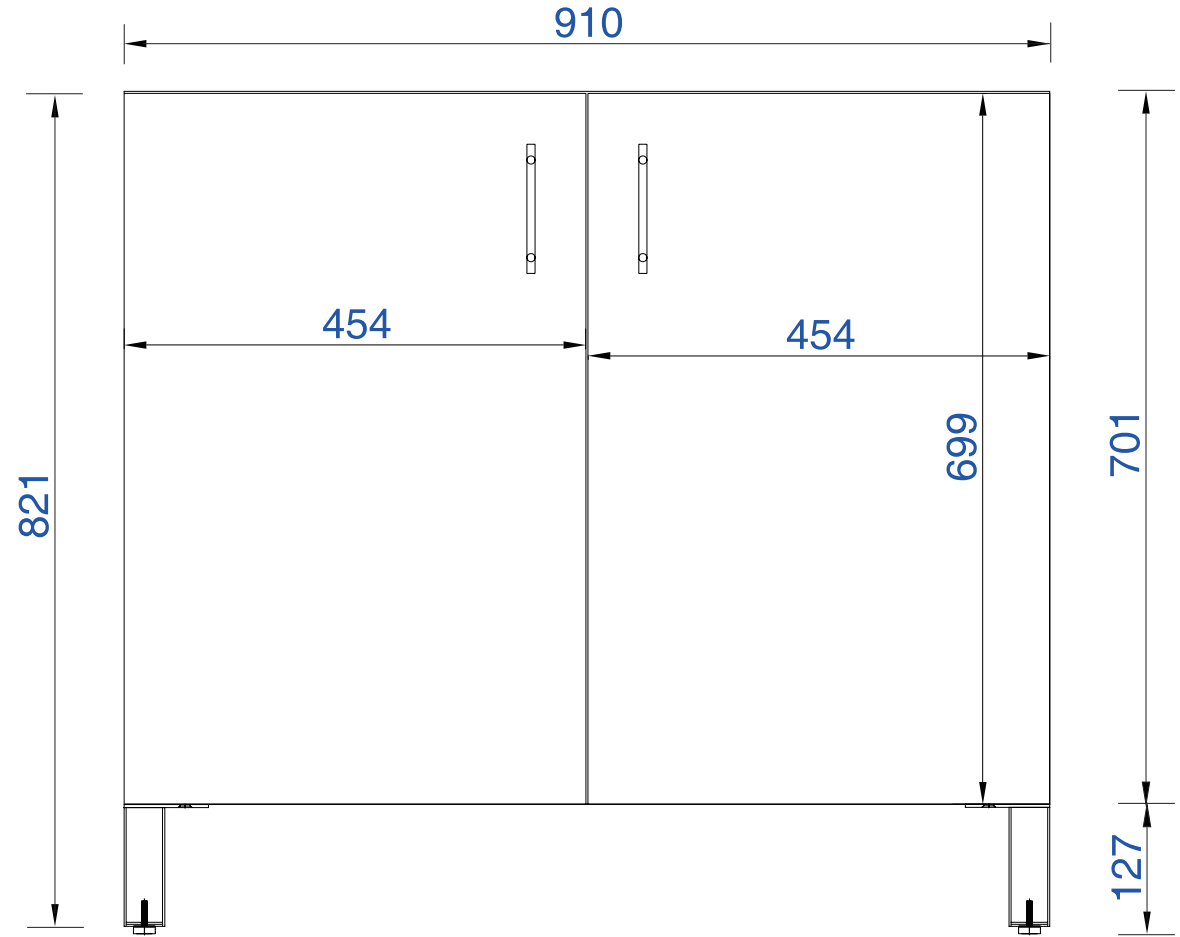

914mm

Item Number:
850-V36-AWT
850-V36-SOK

JAMES MARTIN

VANITIES™

Metropolitan 914mm Cabinet

Diagrams with Dimensions
page 01 of 03

NOTE ONE: Countertops are not shown in these diagrams. (Cabinet Only)
NOTE TWO: This vanity does not have a Backsplash.
Please consult our website for Countertop Diagrams: www.jamesmartinvanities.com