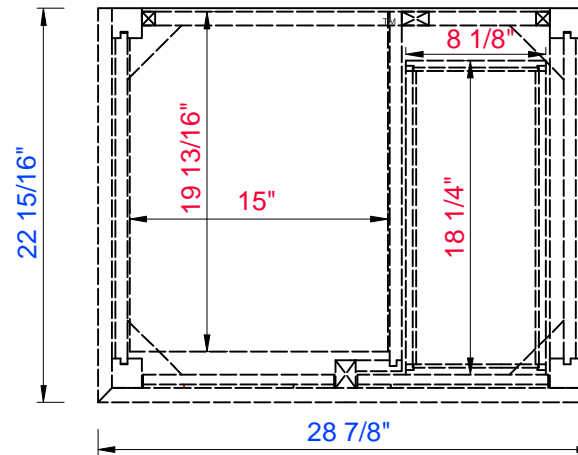

30"

Item Number:

527-V30-BW
527-V30-SL

JAMES MARTIN

VANITIES™

Palisades 30" Single Vanity

Diagrams with Dimensions
page 01 of 03

NOTE ONE: Countertops are not shown in these diagrams. (Cabinet Only)

Please consult our website for Countertop Diagrams: www.jamesmartinvanities.com

Version: 201906

30"

Item Number:

527-V30-BW
527-V30-SL

JAMES MARTIN

VANITIES™

Palisades 30" Single Vanity

Diagrams with Dimensions
page 02 of 03

NOTE ONE: Countertops are not shown in these diagrams. (Cabinet Only)

NOTE TWO: Internal Shelves(Shown) are designed to align with sinks in James Martin's Optional Countertops. Customer's own countertops and sink may align differently, and modification may be required. Please consult our website for Countertop Diagrams: www.jamesmartinvanities.com

30"

Item Number:

527-V30-BW
527-V30-SL

JAMES MARTIN

VANITIES™

Palisades 30" Single Vanity

Diagrams with Dimensions
page 03 of 03

NOTE ONE: Countertops are not shown in these diagrams. (Cabinet Only)