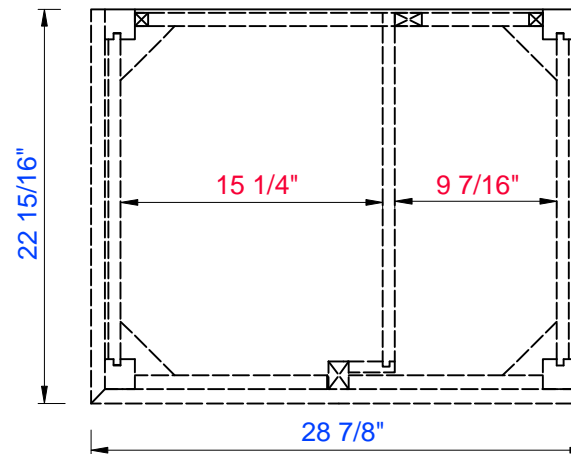

30"

Item Number:

527-V30-BW
527-V30-SL

JAMES MARTIN

VANITIES™

Palisades 30" Single Vanity

Diagrams with Dimensions
page 01 of 03

NOTE ONE: Countertops are not shown in these diagrams. (Cabinet Only)

Please consult our website for Countertop Diagrams: www.jamesmartinvanities.com

Version: 201906

30"

Item Number:

527-V30-BW
527-V30-SL

JAMES MARTIN

VANITIES™

Palisades 30" Single Vanity

Diagrams with Dimensions
page 02 of 03

NOTE ONE: Countertops are not shown in these diagrams. (Cabinet Only)

NOTE TWO: Internal Shelves(Shown) are designed to align with sinks in James Martin's Optional Countertops. Customer's own countertops and sink may align differently, and modification may be required. Please consult our website for Countertop Diagrams: www.jamesmartinvanities.com

Please consult our website for Countertop Diagrams: www.jamesmartinvanities.com

762 mm

Item Number:
527-V30-BW
527-V30-SL

JAMES MARTIN

VANITIES™

Palisades 762mm Single Vanity

Diagrams with Dimensions
page 02 of 03