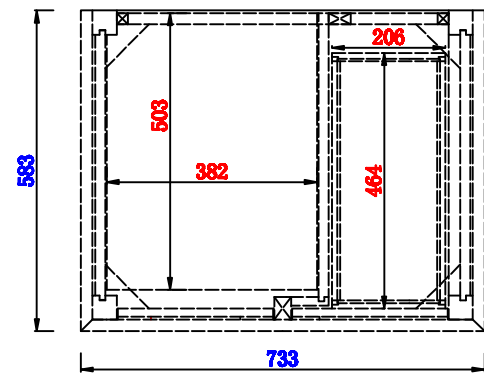

Please consult our website for Countertop Diagrams: www.jamesmartinvanities.com

762 mm

Item Number:
527-V30-BW
527-V30-SL

JAMES MARTIN

VANITIES™

Palisades 762mm Single Vanity

Diagrams with Dimensions
page 01 of 03

NOTE ONE: Countertops are not shown in these diagrams. (Cabinet Only)

NOTE TWO: Wood Backsplash (Shown) is designed for the molding detail to align with sinks in James Martin's Optional Countertops.

Customer's own countertops and sinks may align differently, and modification may be required.

Please consult our website for Countertop Diagrams: www.jamesmartinvanities.com

762 mm

Item Number:
527-V30-BW
527-V30-SL

JAMES MARTIN

VANITIES™

Palisades 762mm Single Vanity

Diagrams with Dimensions
page 02 of 03

NOTE ONE: Countertops are not shown in these diagrams. (Cabinet Only)

NOTE TWO: Internal Shelves(Shown) are designed to align with sinks in James Martin's Optional Countertops. Customer's own countertops and sink may align differently, and modification may be required. Please consult our website for Countertop Diagrams: www.jamesmartinvanities.com