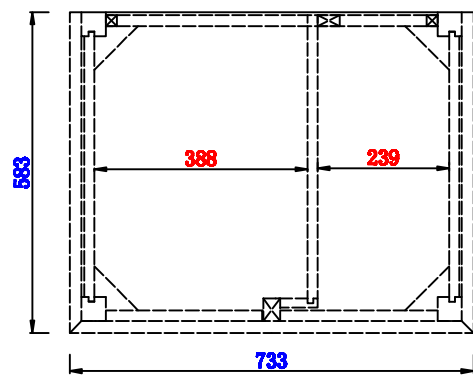

Please consult our website for Countertop Diagrams: www.jamesmartinvanities.com

762 mm

Item Number:
527-V30-BW
527-V30-SL

JAMES MARTIN

VANITIES™

Palisades 762mm Single Vanity

Diagrams with Dimensions
page 01 of 03

Please consult our website for Countertop Diagrams: www.jamesmartinvanities.com

762 mm

Item Number:
527-V30-BW
527-V30-SL

JAMES MARTIN

VANITIES™

Palisades 762mm Single Vanity

Diagrams with Dimensions
page 02 of 03

NOTE ONE: Countertops are not shown in these diagrams. (Cabinet Only)

NOTE TWO: Internal Shelves(Shown) are designed to align with sinks in James Martin's Optional Countertops. Customer's own countertops and sink may align differently, and modification may be required. Please consult our website for Countertop Diagrams: www.jamesmartinvanities.com

762 mm

Item Number:

527-V30-BW
527-V30-SL

JAMES MARTIN

VANITIES™

Palisades 762mm Single Vanity

Diagrams with Dimensions
page 03 of 03

NOTE ONE: Countertops are not shown in these diagrams. (Cabinet Only)