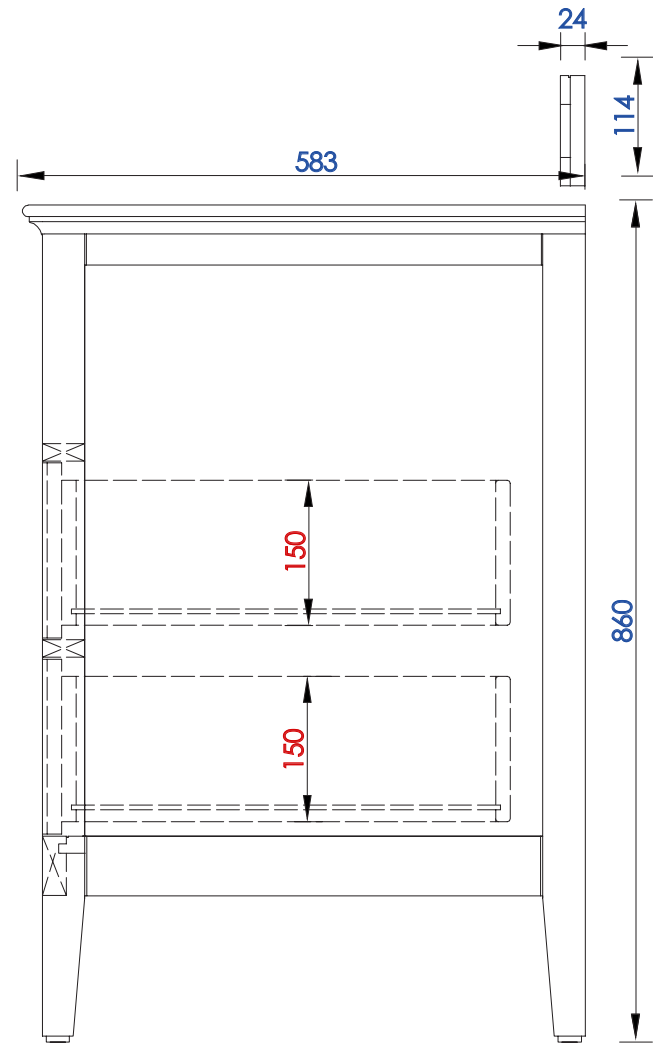

Please consult our website for Countertop Diagrams: www.jamesmartinvanities.com

762 mm

Item Number:
527-V30-BW
527-V30-SL

JAMES MARTIN

VANITIES™

Palisades 762mm Single Vanity

Diagrams with Dimensions
page 02 of 03

NOTE ONE: Countertops are not shown in these diagrams. (Cabinet Only)

NOTE TWO: Internal Shelves(Shown) are designed to align with sinks in James Martin's Optional Countertops. Customer's own countertops and sink may align differently, and modification may be required. Please consult our website for Countertop Diagrams: www.jamesmartinvanities.com

762 mm

Item Number:

527-V30-BW
527-V30-SL

JAMES MARTIN

VANITIES™

Palisades 762mm Single Vanity

Diagrams with Dimensions
page 03 of 03

NOTE ONE: Countertops are not shown in these diagrams. (Cabinet Only)

NOTE TWO: Wood Backsplash (Shown) is designed for the molding detail to align with sinks in James Martin's Optional Countertops.

Customer's own countertops and sinks may align differently, and modification may be required.