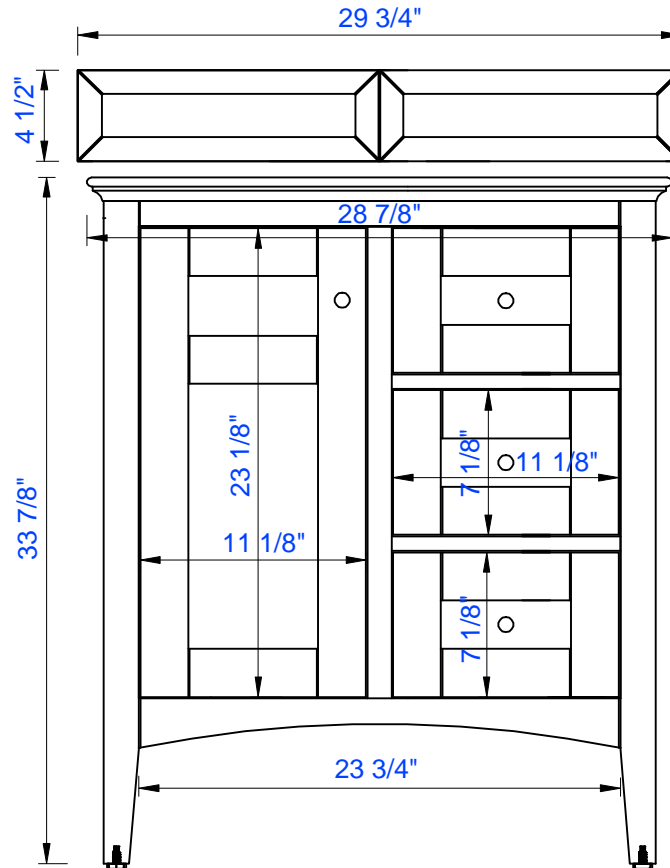

30"

Item Number:

527-V30-BW
527-V30-SL

JAMES MARTIN

VANITIES™

Palisades 30" Single Vanity

Diagrams with Dimensions
page 01 of 03

NOTE ONE: Countertops are not shown in these diagrams. (Cabinet Only)

Please consult our website for Countertop Diagrams: www.jamesmartinvanities.com

Version: 201906

30"

Item Number:

527-V30-BW
527-V30-SL

JAMES MARTIN

VANITIES™

Palisades 30" Single Vanity

30"

Item Number:

527-V30-BW
527-V30-SL

JAMES MARTIN

VANITIES™

Palisades 30" Single Vanity

Diagrams with Dimensions
page 03 of 03

NOTE ONE: Countertops are not shown in these diagrams. (Cabinet Only)

762 mm

Item Number:

527-V30-BW
527-V30-SL

JAMES MARTIN

VANITIES™

Palisades 762mm Single Vanity

Diagrams with Dimensions
page 03 of 03

NOTE ONE: Countertops are not shown in these diagrams. (Cabinet Only)