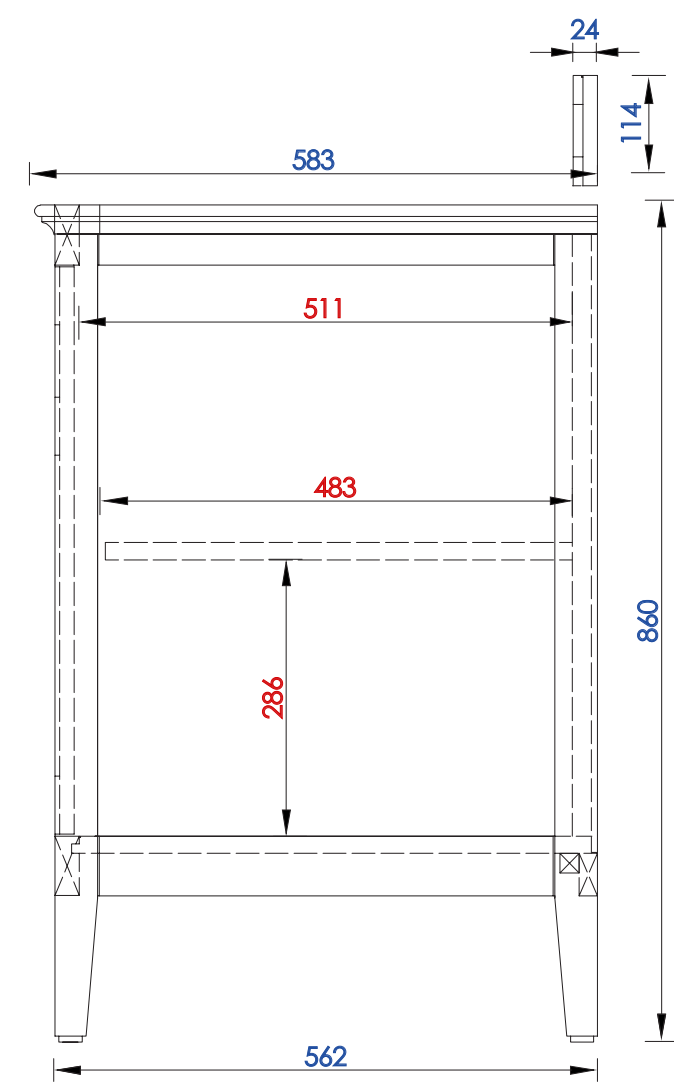

Please consult our website for Countertop Diagrams: www.jamesmartinvanities.com

762 mm

Item Number:
527-V30-BW
527-V30-SL

JAMES MARTIN

VANITIES™

Palisades 762mm Single Vanity

Diagrams with Dimensions
page 01 of 03

Please consult our website for Countertop Diagrams: www.jamesmartinvanities.com

762 mm

Item Number:
527-V30-BW
527-V30-SL

JAMES MARTIN

VANITIES™

Palisades 762mm Single Vanity

Diagrams with Dimensions
page 02 of 03

NOTE ONE: Countertops are not shown in these diagrams. (Cabinet Only)

NOTE TWO: Internal Shelves(Shown) are designed to align with sinks in James Martin's Optional Countertops. Customer's own countertops and sink may align differently, and modification may be required. Please consult our website for Countertop Diagrams: www.jamesmartinvanities.com

762 mm

Item Number:

527-V30-BW
527-V30-SL

JAMES MARTIN

VANITIES™

Palisades 762mm Single Vanity

Diagrams with Dimensions
page 03 of 03

NOTE ONE: Countertops are not shown in these diagrams. (Cabinet Only)