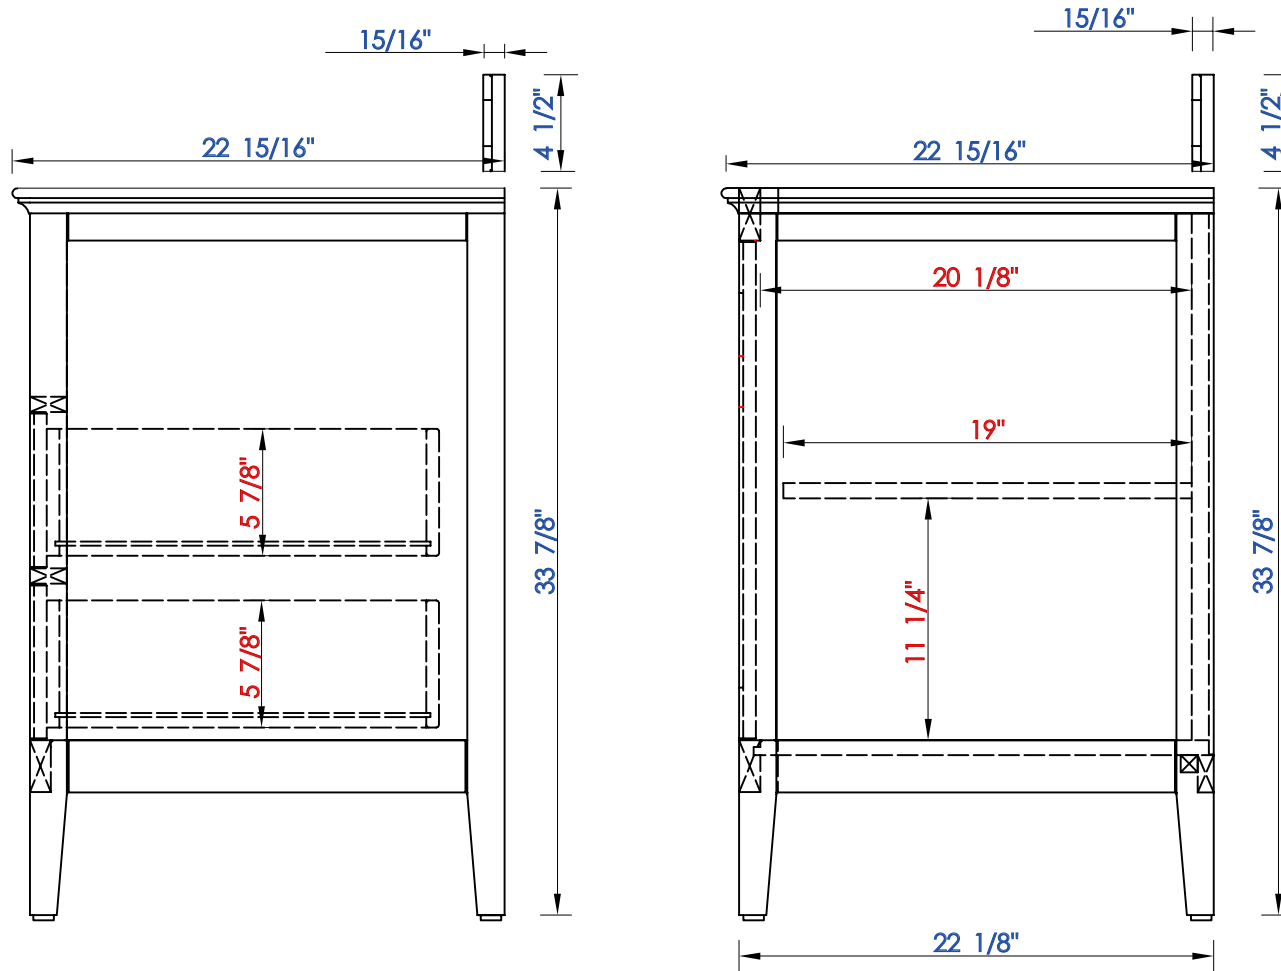

30"

Item Number:

527-V30-BW
527-V30-SL

JAMES MARTIN

VANITIES™

Palisades 30" Single Vanity

Diagrams with Dimensions
page 01 of 03

NOTE ONE: Countertops are not shown in these diagrams. (Cabinet Only)

Diagrams with Dimensions
page 02 of 03

NOTE ONE: Countertops are not shown in these diagrams. (Cabinet Only)

NOTE TWO: Internal Shelves(Shown) are designed to align with sinks in James Martin's Optional Countertops. Customer's own countertops and sink may align differently, and modification may be required. Please consult our website for Countertop Diagrams: www.jamesmartinvanities.com

30"

Item Number:

527-V30-BW
527-V30-SL

JAMES MARTIN

VANITIES™

Palisades 30" Single Vanity

Diagrams with Dimensions
page 03 of 03

NOTE ONE: Countertops are not shown in these diagrams. (Cabinet Only)

NOTE TWO: Wood Backsplash (Shown) is designed for the molding detail to align with sinks in James Martin's Optional Countertops. Customer's own countertops and sinks may align differently, and modification may be required.