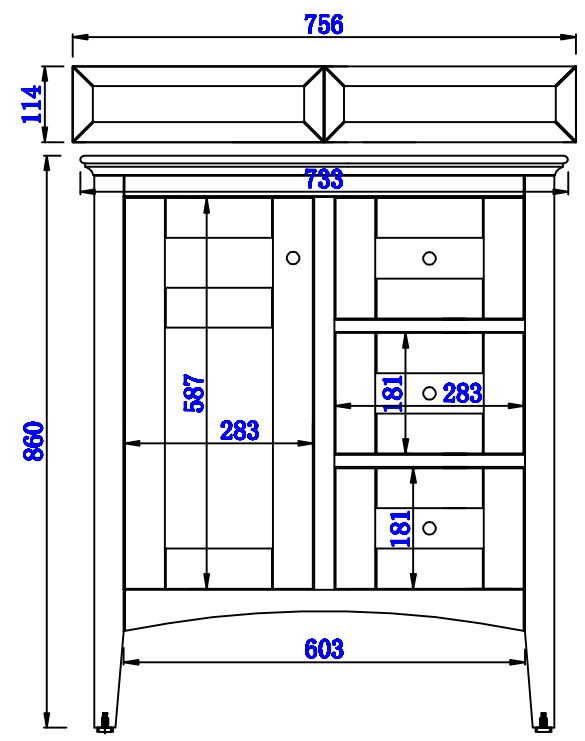

30"

Item Number:

527-V30-BW
527-V30-SL

JAMES MARTIN

VANITIES™

Palisades 30" Single Vanity

Diagrams with Dimensions
page 01 of 03

NOTE ONE: Countertops are not shown in these diagrams. (Cabinet Only)

Please consult our website for Countertop Diagrams: www.jamesmartinvanities.com

762 mm

Item Number:
527-V30-BW
527-V30-SL

JAMES MARTIN

VANITIES™

Palisades 762mm Single Vanity

Diagrams with Dimensions
page 01 of 03

NOTE ONE: Countertops are not shown in these diagrams. (Cabinet Only)

NOTE TWO: Wood Backsplash (Shown) is designed for the molding detail to align with sinks in James Martin's Optional Countertops.

Customer's own countertops and sinks may align differently, and modification may be required.

Please consult our website for Countertop Diagrams: www.jamesmartinvanities.com

762 mm

Item Number:
527-V30-BW
527-V30-SL

JAMES MARTIN

VANITIES™

Palisades 762mm Single Vanity

Diagrams with Dimensions
page 02 of 03