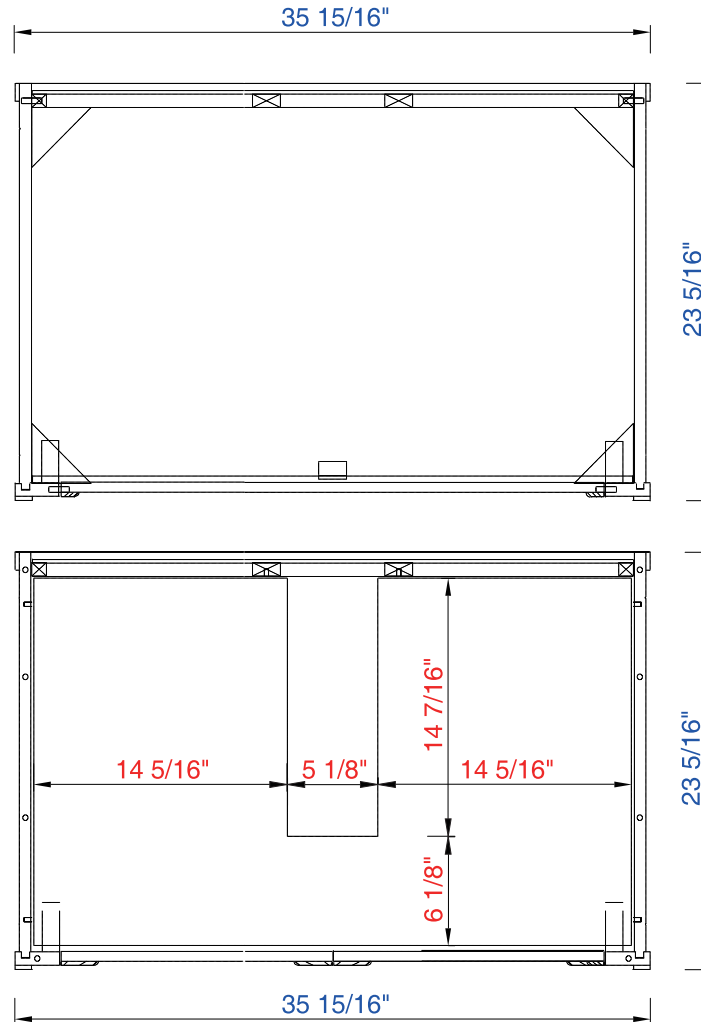

36"

Item Number:

305-V36-WWW

JAMES MARTIN

VANITIES™

Chicago 36" Cabinet

Diagrams with Dimensions  
page 01 of 03

NOTE ONE: Countertops are not shown in these diagrams. (Cabinet Only)

NOTE TWO: This vanity does not have a Backsplash.

Please consult our website for Countertop Diagrams: [www.jamesmartinvanities.com](http://www.jamesmartinvanities.com)

36"

Item Number:

305-V36-WWW

JAMES MARTIN

VANITIES™

Chicago 36" Cabinet

Diagrams with Dimensions  
page 02 of 03

NOTE ONE: Countertops are not shown in these diagrams. (Cabinet Only)

NOTE TWO: Internal Shelves (Shown) are designed to align with sinks in James Martin's Optional Countertops. Customers' own countertops and sinks may align differently, and modification may be required. Please consult our website for Countertop Diagrams: [www.jamesmartinvanities.com](http://www.jamesmartinvanities.com)

36"

Item Number:

305-V36-WWW

JAMES MARTIN

VANITIES™

Chicago 36" Cabinet

Diagrams with Dimensions  
page 03 of 03

NOTE ONE: Countertops are not shown in these diagrams. (Cabinet Only)