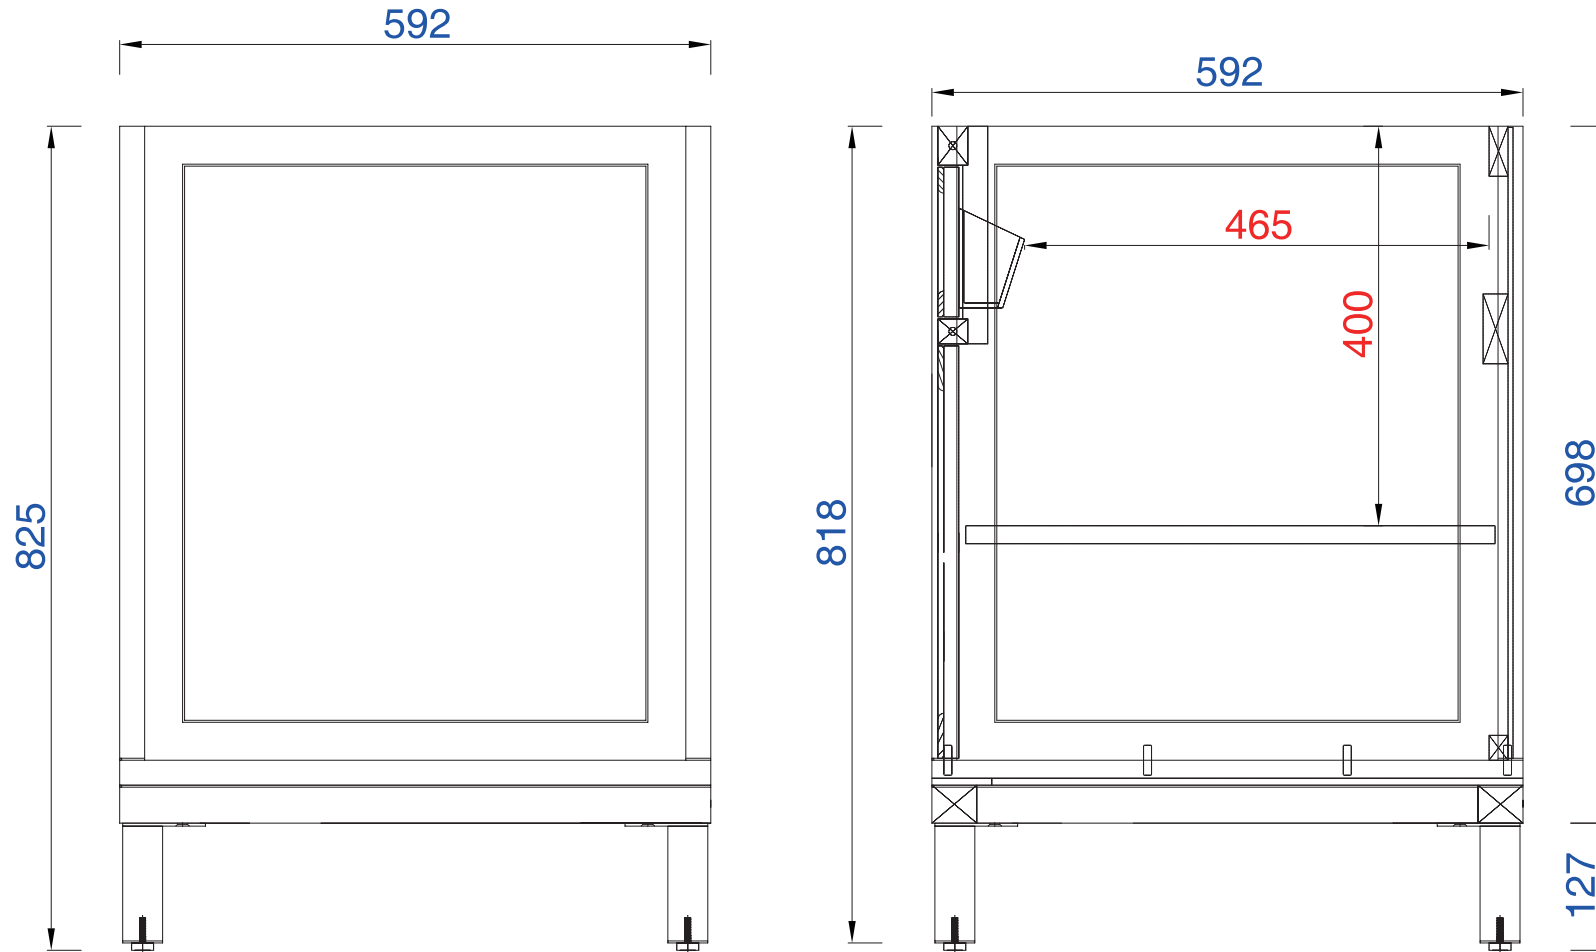

36"

Item Number:

305-V36-WWW

JAMES MARTIN

VANITIES™

Chicago 36" Cabinet

Diagrams with Dimensions  
page 01 of 03

NOTE ONE: Countertops are not shown in these diagrams. (Cabinet Only)

36"

Item Number:

305-V36-WWW

JAMES MARTIN

VANITIES™

Chicago 36" Cabinet

Diagrams with Dimensions  
page 03 of 03

NOTE ONE: Countertops are not shown in these diagrams. (Cabinet Only)

NOTE ONE: Countertops are not shown in these diagrams. (Cabinet Only)

NOTE TWO: Internal Shelves (Shown) are designed to align with sinks in James Martin's Optional Countertops. Customers' own countertops and sinks may align differently, and modification may be required. Please consult our website for Countertop Diagrams: [www.jamesmartinvanities.com](http://www.jamesmartinvanities.com)

914mm

Item Number:  
305-V36-WWW

JAMES MARTIN

VANITIES™

Chicago 914mm Cabinet

Diagrams with Dimensions  
page 03 of 03

NOTE ONE: Countertops are not shown in these diagrams. (Cabinet Only)  
NOTE TWO: This vanity does not have a Backsplash.  
Please consult our website for Countertop Diagrams: [www.jamesmartinvanities.com](http://www.jamesmartinvanities.com)