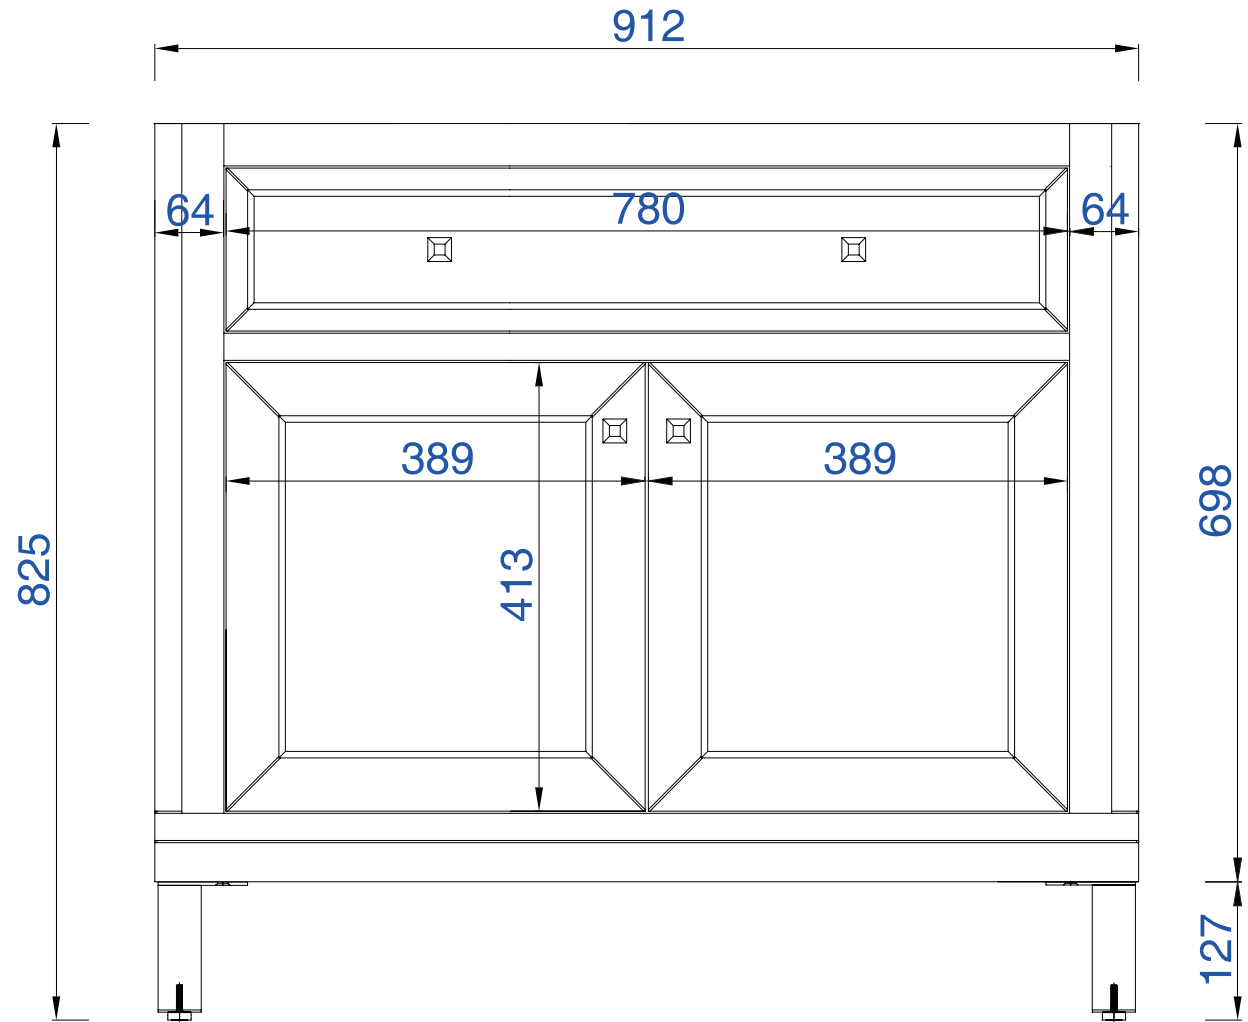

36"

Item Number:

305-V36-WWW

JAMES MARTIN

VANITIES™

Chicago 36" Cabinet

Diagrams with Dimensions  
page 01 of 03

NOTE ONE: Countertops are not shown in these diagrams. (Cabinet Only)

36"

Item Number:

305-V36-WWW

JAMES MARTIN

VANITIES™

Chicago 36" Cabinet

Diagrams with Dimensions  
page 03 of 03

NOTE ONE: Countertops are not shown in these diagrams. (Cabinet Only)

VANITIES™

Chicago 914mm Cabinet

Diagrams with Dimensions  
page 01 of 03

NOTE ONE: Countertops are not shown in these diagrams. (Cabinet Only)  
NOTE TWO: This vanity does not have a Backsplash.  
Please consult our website for Countertop Diagrams: [www.jamesmartinvanities.com](http://www.jamesmartinvanities.com)

914mm

Item Number:  
305-V36-WWW

JAMES MARTIN

VANITIES™

Chicago 914mm Cabinet

Diagrams with Dimensions  
page 03 of 03

NOTE ONE: Countertops are not shown in these diagrams. (Cabinet Only)  
NOTE TWO: This vanity does not have a Backsplash.  
Please consult our website for Countertop Diagrams: [www.jamesmartinvanities.com](http://www.jamesmartinvanities.com)