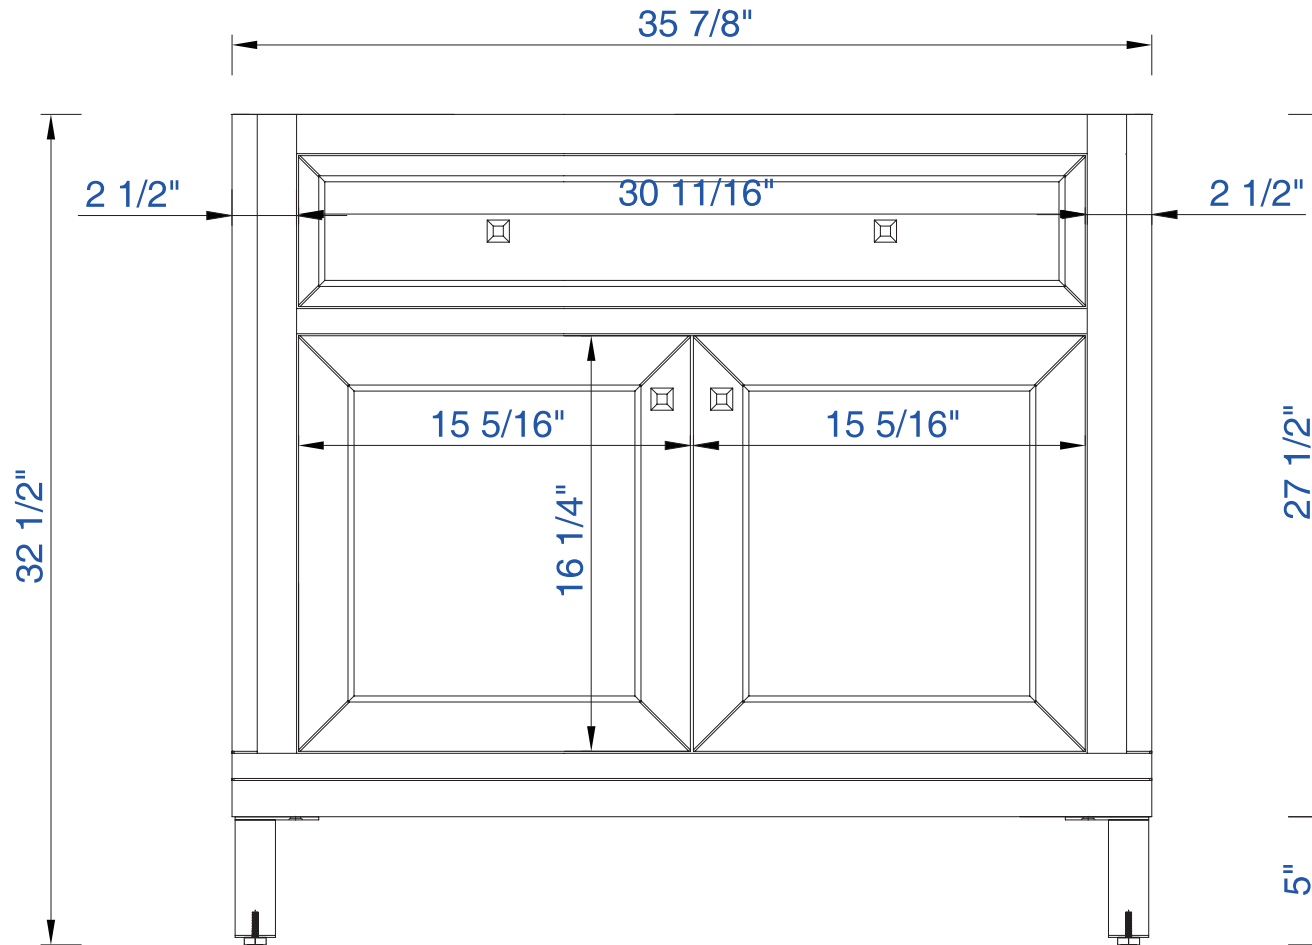

36"

Item Number:

305-V36-WWW

JAMES MARTIN

VANITIES™

Chicago 36" Cabinet

Diagrams with Dimensions  
page 01 of 03

NOTE ONE: Countertops are not shown in these diagrams. (Cabinet Only)

NOTE TWO: This vanity does not have a Backsplash.

Please consult our website for Countertop Diagrams: [www.jamesmartinvanities.com](http://www.jamesmartinvanities.com)

36"

Item Number:

305-V36-WWW

JAMES MARTIN

VANITIES™

Chicago 36" Cabinet

Diagrams with Dimensions  
page 02 of 03

NOTE ONE: Countertops are not shown in these diagrams. (Cabinet Only)

NOTE TWO: Internal Shelves (Shown) are designed to align with sinks in James Martin's Optional Countertops. Customers' own countertops and sinks may align differently, and modification may be required. Please consult our website for Countertop Diagrams: [www.jamesmartinvanities.com](http://www.jamesmartinvanities.com)

36"

Item Number:

305-V36-WWW

JAMES MARTIN

VANITIES™

Chicago 36" Cabinet

Diagrams with Dimensions  
page 03 of 03

NOTE ONE: Countertops are not shown in these diagrams. (Cabinet Only)