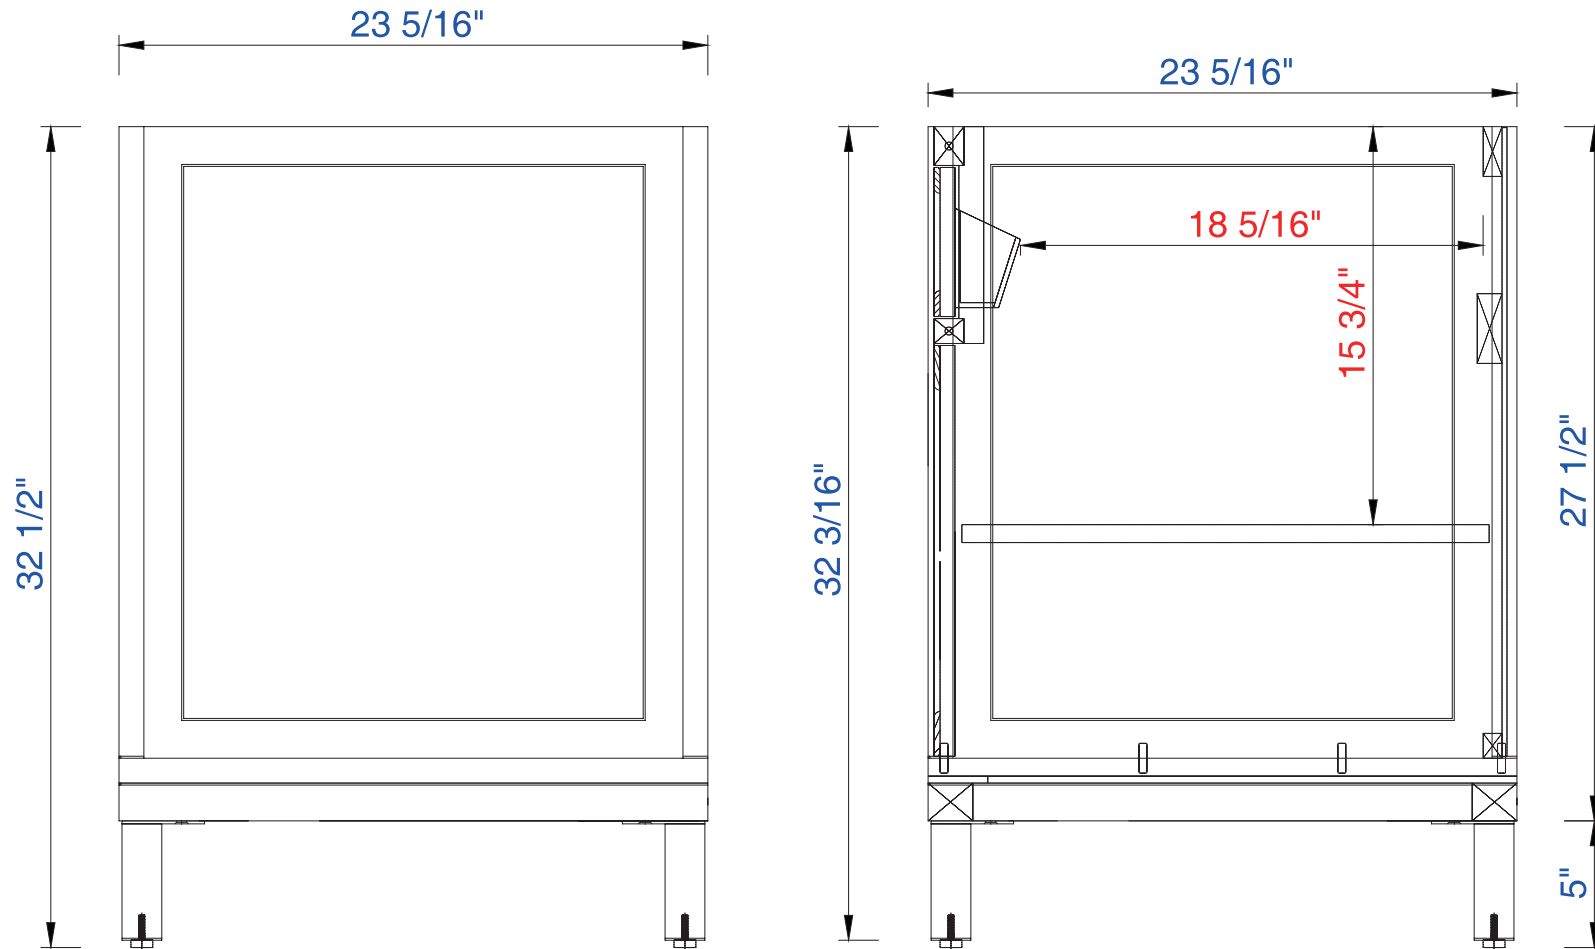

36"

Item Number:

305-V36-WWW

JAMES MARTIN

VANITIES™

Chicago 36" Cabinet

Diagrams with Dimensions  
page 01 of 03

NOTE ONE: Countertops are not shown in these diagrams. (Cabinet Only)

VANITIES™

Chicago 36" Cabinet

Diagrams with Dimensions  
page 02 of 03

NOTE ONE: Countertops are not shown in these diagrams. (Cabinet Only)

NOTE TWO: Internal Shelves (Shown) are designed to align with sinks in James Martin's Optional Countertops. Customers' own countertops and sinks may align differently, and modification may be required. Please consult our website for Countertop Diagrams: [www.jamesmartinvanities.com](http://www.jamesmartinvanities.com)

36"

Item Number:

305-V36-WWW

JAMES MARTIN

VANITIES™

Chicago 36" Cabinet

Diagrams with Dimensions  
page 03 of 03

NOTE ONE: Countertops are not shown in these diagrams. (Cabinet Only)

914mm

Item Number:  
305-V36-WWW

JAMES MARTIN

VANITIES™

Chicago 914mm Cabinet

Diagrams with Dimensions  
page 03 of 03

NOTE ONE: Countertops are not shown in these diagrams. (Cabinet Only)  
NOTE TWO: This vanity does not have a Backsplash.  
Please consult our website for Countertop Diagrams: [www.jamesmartinvanities.com](http://www.jamesmartinvanities.com)