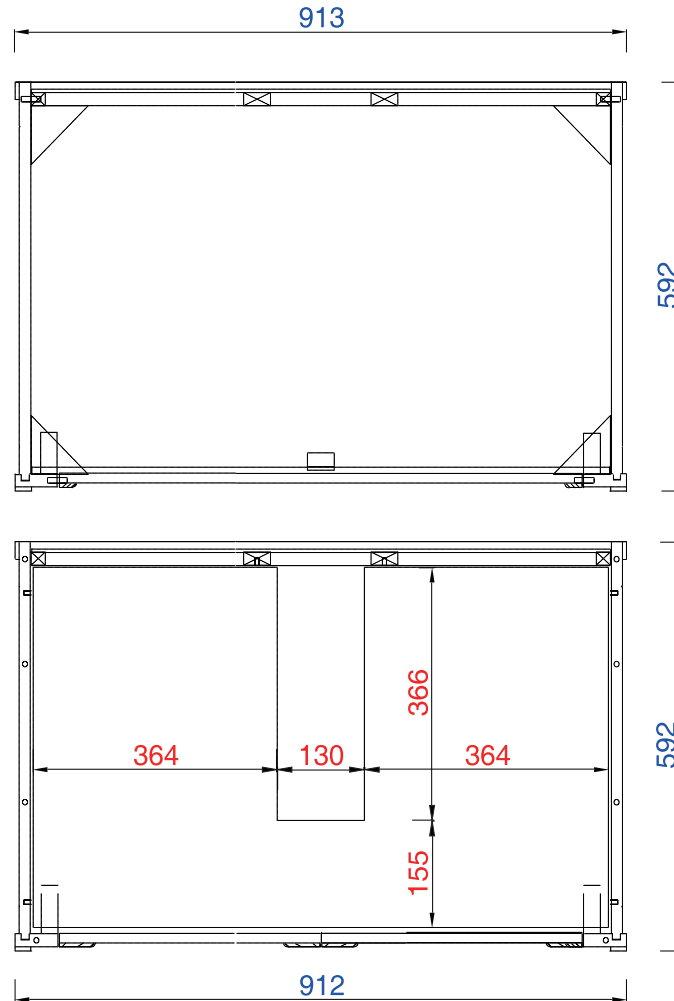

36"

Item Number:

305-V36-WWW

JAMES MARTIN

VANITIES™

Chicago 36" Cabinet

Diagrams with Dimensions  
page 01 of 03

NOTE ONE: Countertops are not shown in these diagrams. (Cabinet Only)

36"

Item Number:

305-V36-WWW

JAMES MARTIN

VANITIES™

Chicago 36" Cabinet

Diagrams with Dimensions  
page 03 of 03

NOTE ONE: Countertops are not shown in these diagrams. (Cabinet Only)

VANITIES™

Chicago 914mm Cabinet

Diagrams with Dimensions  
page 01 of 03

NOTE ONE: Countertops are not shown in these diagrams. (Cabinet Only)  
NOTE TWO: This vanity does not have a Backsplash.  
Please consult our website for Countertop Diagrams: [www.jamesmartinvanities.com](http://www.jamesmartinvanities.com)

914mm

Item Number:  
305-V36-WWW

JAMES MARTIN

VANITIES™

Chicago 914mm Cabinet

Diagrams with Dimensions  
page 03 of 03

NOTE ONE: Countertops are not shown in these diagrams. (Cabinet Only)  
NOTE TWO: This vanity does not have a Backsplash.  
Please consult our website for Countertop Diagrams: [www.jamesmartinvanities.com](http://www.jamesmartinvanities.com)