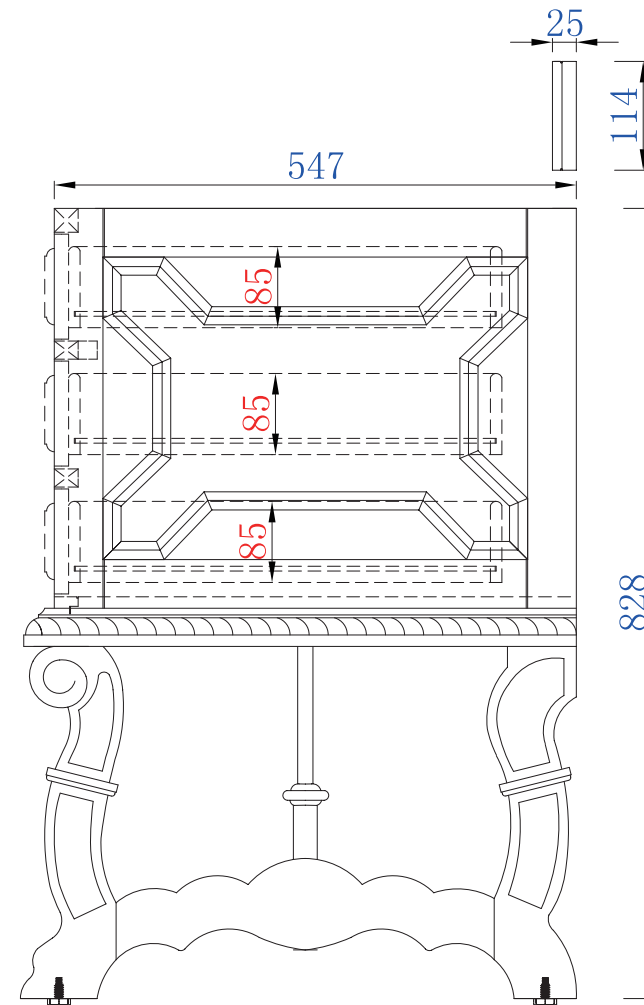

Item Number:
150-V72-ANW

JAMES MARTIN

VANITIES™

Balmoral 1830mm Cabinet

Diagrams with Dimensions
page 01 of 03

NOTE ONE: Countertops are not shown in these diagrams. (Cabinet Only)

NOTE TWO: Wood Backsplash (Shown) is designed for the molding detail to align with sinks in James Martin's Optional Countertops. Customers' own countertops and sinks may align differently.

Please consult our website for Countertop Diagrams: www.jamesmartinvanities.com

Item Number:
150-V72-ANW

JAMES MARTIN

VANITIES™

Balmoral 1830mm Cabinet

Diagrams with Dimensions
page 02 of 03

NOTE ONE: Countertops are not shown in these diagrams. (Cabinet Only)

1830mm

Item Number:

150-V72-ANW

JAMES MARTIN

VANITIES™

Balmoral 1830mm Cabinet

Diagrams with Dimensions
page 03 of 03

NOTE ONE: Countertops are not shown in these diagrams. (Cabinet Only)

NOTE TWO: Wood Backsplash (Shown) is designed for the molding detail to align with sinks in James Martin's Optional Countertops. Customers' own countertops and sinks may align differently.

Please consult our website for Countertop Diagrams: www.jamesmartinvanities.com