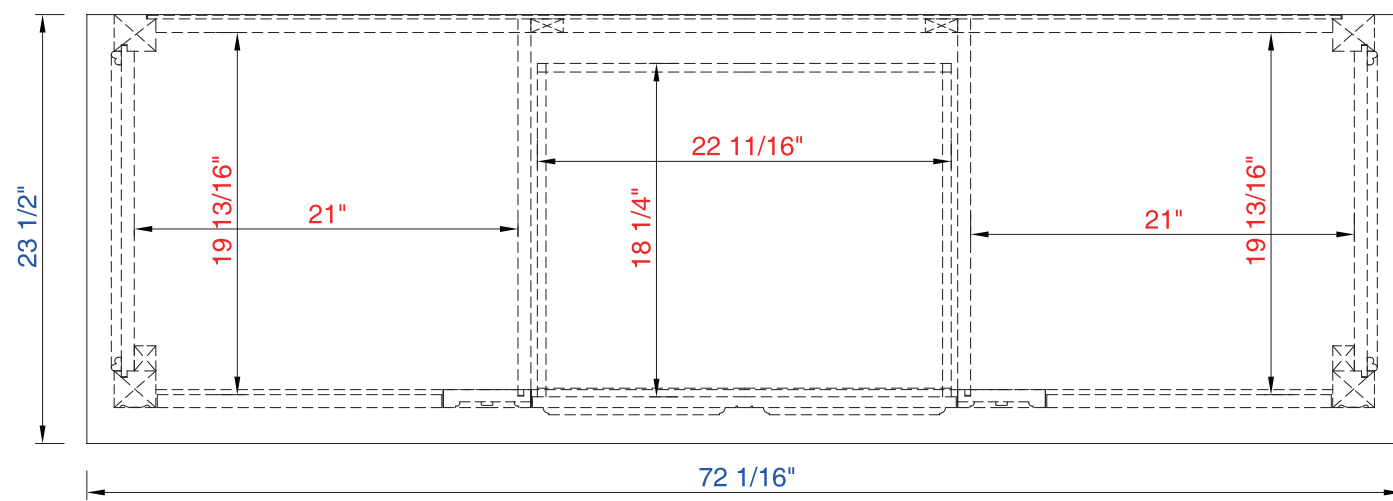

72"

Item Number:

150-V72-ANW

JAMES MARTIN

VANITIES™

Balmoral 72" Cabinet

Diagrams with Dimensions
page 01 of 03

NOTE ONE: Countertops are not shown in these diagrams. (Cabinet Only)

72"

Item Number:
150-V72-ANW

JAMES MARTIN

VANITIES™

Balmoral 72" Cabinet

Diagrams with Dimensions
page 02 of 03

NOTE ONE: Countertops are not shown in these diagrams. (Cabinet Only)

Version: 202005

72"

Item Number:

150-V72-ANW

JAMES MARTIN

VANITIES™

Balmoral 72" Cabinet

Diagrams with Dimensions
page 03 of 03

NOTE ONE: Countertops are not shown in these diagrams. (Cabinet Only)

Item Number:
150-V72-ANW

JAMES MARTIN

VANITIES™

Balmoral 1830mm Cabinet

Diagrams with Dimensions
page 01 of 03

NOTE ONE: Countertops are not shown in these diagrams. (Cabinet Only)

NOTE TWO: Wood Backsplash (Shown) is designed for the molding detail to align with sinks in James Martin's Optional Countertops. Customers' own countertops and sinks may align differently.