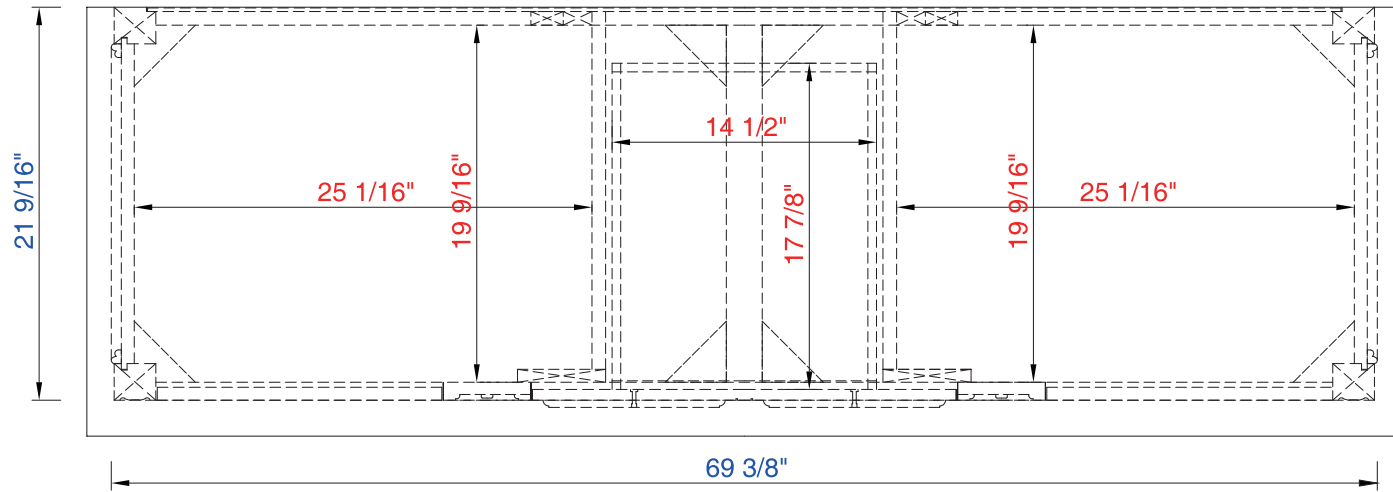

72"

Item Number:
150-V72-ANW

JAMES MARTIN

VANITIES™

Balmoral 72" Cabinet

Diagrams with Dimensions
page 02 of 03

NOTE ONE: Countertops are not shown in these diagrams. (Cabinet Only)

Version: 202005

72"

Item Number:

150-V72-ANW

JAMES MARTIN

VANITIES™

Balmoral 72" Cabinet

Diagrams with Dimensions
page 03 of 03

NOTE ONE: Countertops are not shown in these diagrams. (Cabinet Only)

Item Number:
150-V72-ANW

JAMES MARTIN

VANITIES™

Balmoral 1830mm Cabinet

Diagrams with Dimensions
page 01 of 03

NOTE ONE: Countertops are not shown in these diagrams. (Cabinet Only)

NOTE TWO: Wood Backsplash (Shown) is designed for the molding detail to align with sinks in James Martin's Optional Countertops. Customers' own countertops and sinks may align differently.

1830mm

Item Number:

150-V72-ANW

JAMES MARTIN

VANITIES™

Balmoral 1830mm Cabinet

Diagrams with Dimensions
page 03 of 03

NOTE ONE: Countertops are not shown in these diagrams. (Cabinet Only)