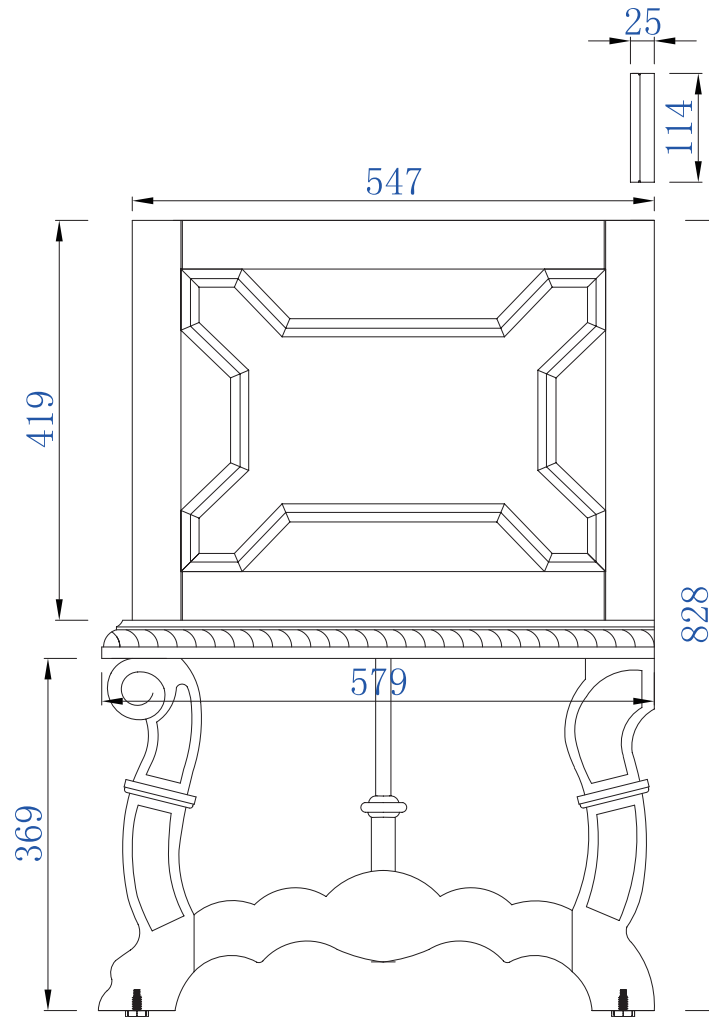

Item Number:
150-V72-ANW

JAMES MARTIN

VANITIES™

Balmoral 1830mm Cabinet

Diagrams with Dimensions
page 01 of 03

NOTE ONE: Countertops are not shown in these diagrams. (Cabinet Only)

NOTE TWO: Wood Backsplash (Shown) is designed for the molding detail to align with sinks in James Martin's Optional Countertops. Customers' own countertops and sinks may align differently.

Please consult our website for Countertop Diagrams: www.jamesmartinvanities.com

Item Number:
150-V72-ANW

JAMES MARTIN

VANITIES™

Balmoral 1830mm Cabinet

Diagrams with Dimensions
page 02 of 03

NOTE ONE: Countertops are not shown in these diagrams. (Cabinet Only)

1830mm

Item Number:

150-V72-ANW

JAMES MARTIN

VANITIES™

Balmoral 1830mm Cabinet

Diagrams with Dimensions
page 03 of 03

NOTE ONE: Countertops are not shown in these diagrams. (Cabinet Only)

NOTE TWO: Wood Backsplash (Shown) is designed for the molding detail to align with sinks in James Martin's Optional Countertops. Customers' own countertops and sinks may align differently.

Please consult our website for Countertop Diagrams: www.jamesmartinvanities.com