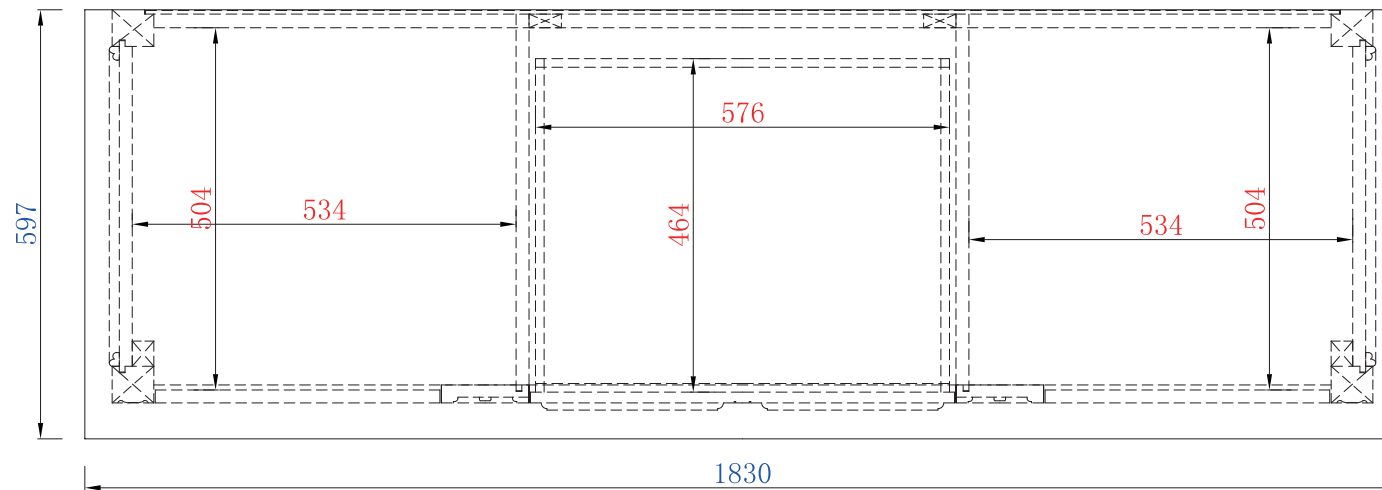

NOTE TWO: Wood Backsplash (Shown) is designed for the molding detail to align with sinks in James Martin's Optional Countertops. Customers' own countertops and sinks may align differently.

Please consult our website for Countertop Diagrams: www.jamesmartinvanities.com

Item Number:
150-V72-ANW

JAMES MARTIN

VANITIES™

Balmoral 1830mm Cabinet

Diagrams with Dimensions
page 01 of 03

NOTE ONE: Countertops are not shown in these diagrams. (Cabinet Only)

NOTE TWO: Wood Backsplash (Shown) is designed for the molding detail to align with sinks in James Martin's Optional Countertops. Customers' own countertops and sinks may align differently.

Please consult our website for Countertop Diagrams: www.jamesmartinvanities.com

Item Number:
150-V72-ANW

JAMES MARTIN

VANITIES™

Balmoral 1830mm Cabinet

Diagrams with Dimensions
page 02 of 03

NOTE ONE: Countertops are not shown in these diagrams. (Cabinet Only)

1830mm

Item Number:

150-V72-ANW

JAMES MARTIN

VANITIES™

Balmoral 1830mm Cabinet

Diagrams with Dimensions
page 03 of 03

NOTE ONE: Countertops are not shown in these diagrams. (Cabinet Only)