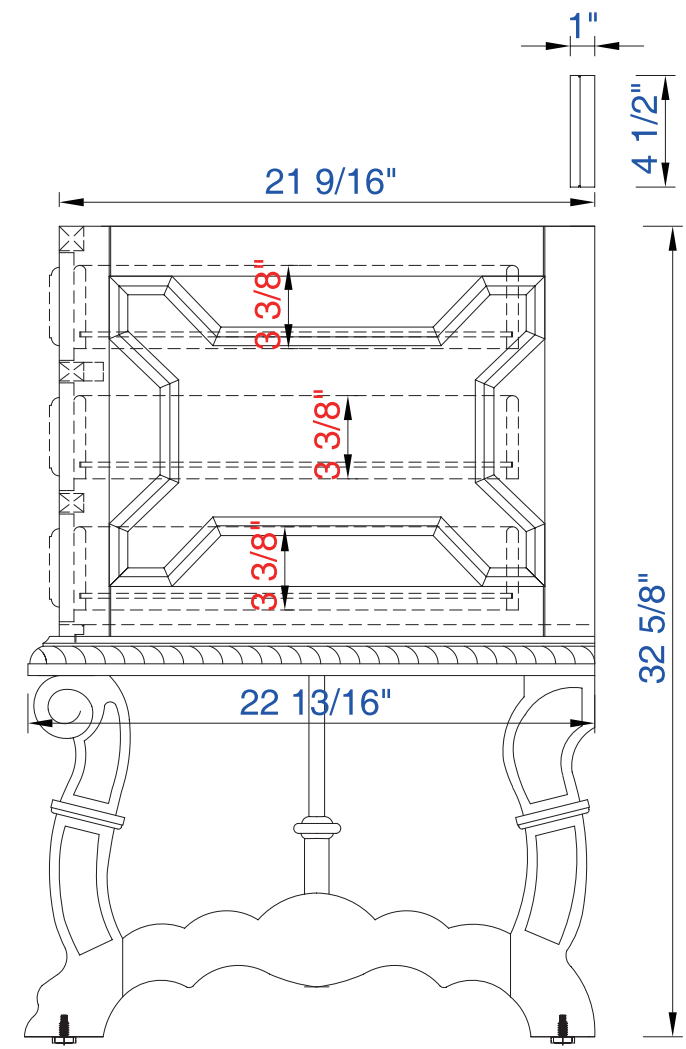

72"

Item Number:

150-V72-ANW

JAMES MARTIN

VANITIES™

Balmoral 72" Cabinet

Diagrams with Dimensions
page 03 of 03

NOTE ONE: Countertops are not shown in these diagrams. (Cabinet Only)

NOTE TWO: Wood Backsplash (Shown) is designed for the molding detail to align with sinks in James Martin's Optional Countertops. Customers' own countertops and sinks may align differently.

Please consult our website for Countertop Diagrams: www.jamesmartinvanities.com

Item Number:
150-V72-ANW

JAMES MARTIN

VANITIES™

Balmoral 1830mm Cabinet

Diagrams with Dimensions
page 01 of 03

NOTE ONE: Countertops are not shown in these diagrams. (Cabinet Only)

NOTE TWO: Wood Backsplash (Shown) is designed for the molding detail to align with sinks in James Martin's Optional Countertops. Customers' own countertops and sinks may align differently.

1830mm

Item Number:

150-V72-ANW

JAMES MARTIN

VANITIES™

Balmoral 1830mm Cabinet

Diagrams with Dimensions
page 03 of 03

NOTE ONE: Countertops are not shown in these diagrams. (Cabinet Only)