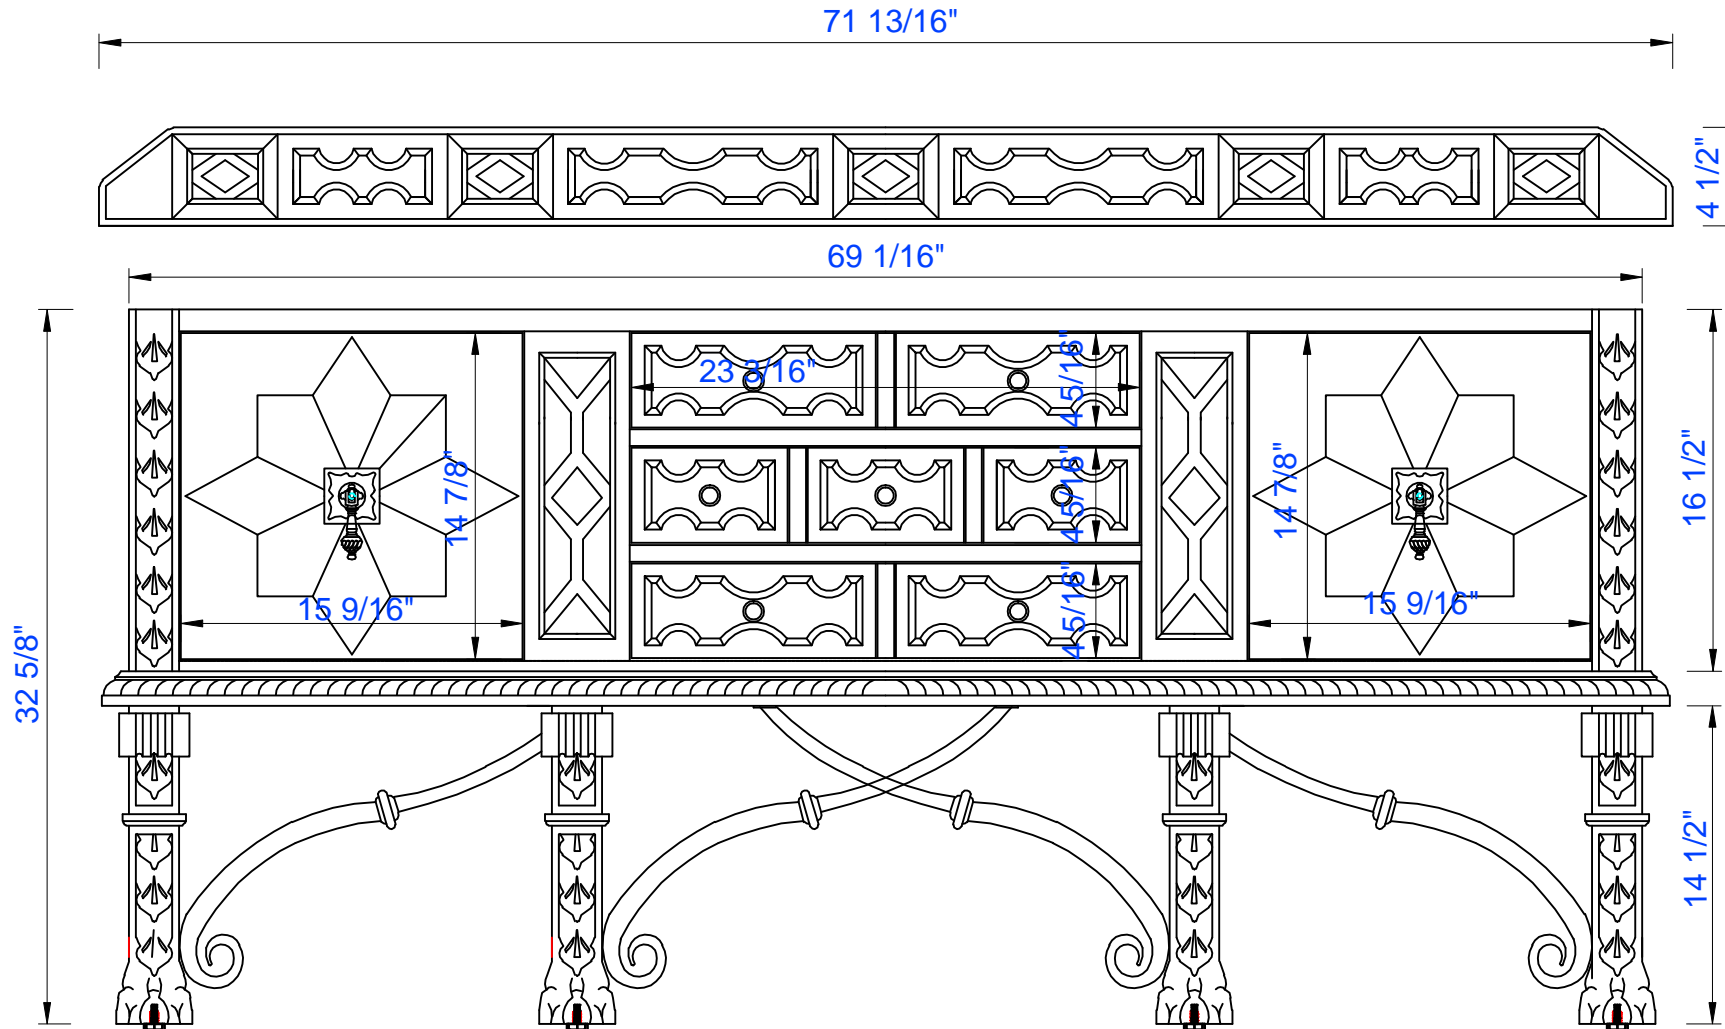

72"

Item Number:

150-V72-ANW

JAMES MARTIN

VANITIES™

Balmoral 72" Cabinet

Diagrams with Dimensions
page 01 of 03

NOTE ONE: Countertops are not shown in these diagrams. (Cabinet Only)

NOTE TWO: Wood Backsplash (Shown) is designed for the molding detail to align with sinks in James Martin's Optional Countertops. Customers' own countertops and sinks may align differently.

Please consult our website for Countertop Diagrams: www.jamesmartinvanities.com

72"

Item Number:
150-V72-ANW

JAMES MARTIN

VANITIES™

Balmoral 72" Cabinet

Diagrams with Dimensions
page 02 of 03

NOTE ONE: Countertops are not shown in these diagrams. (Cabinet Only)

Version: 202005

Item Number:
150-V72-ANW

JAMES MARTIN

VANITIES™

Balmoral 1830mm Cabinet

Diagrams with Dimensions
page 01 of 03

NOTE ONE: Countertops are not shown in these diagrams. (Cabinet Only)

NOTE TWO: Wood Backsplash (Shown) is designed for the molding detail to align with sinks in James Martin's Optional Countertops. Customers' own countertops and sinks may align differently.