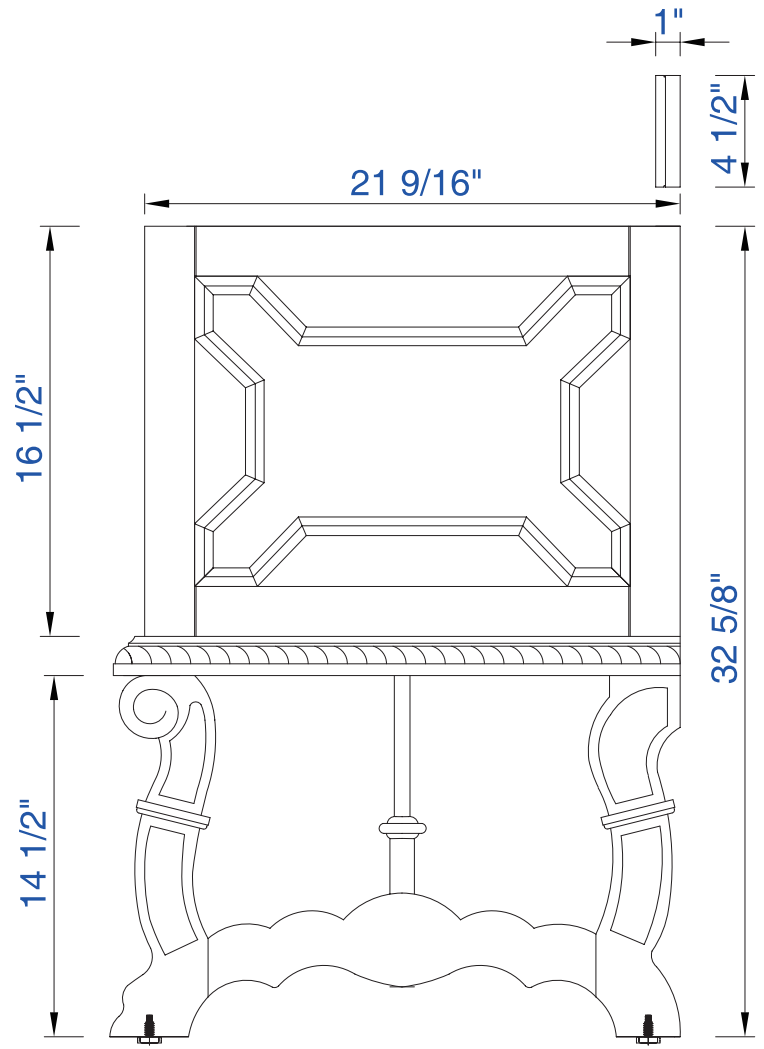

72"

Item Number:

150-V72-ANW

JAMES MARTIN

VANITIES™

Balmoral 72" Cabinet

Diagrams with Dimensions
page 03 of 03

NOTE ONE: Countertops are not shown in these diagrams. (Cabinet Only)

NOTE TWO: Wood Backsplash (Shown) is designed for the molding detail to align with sinks in James Martin's Optional Countertops. Customers' own countertops and sinks may align differently.

Please consult our website for Countertop Diagrams: www.jamesmartinvanities.com

Item Number:
150-V72-ANW

JAMES MARTIN

VANITIES™

Balmoral 1830mm Cabinet

Diagrams with Dimensions
page 01 of 03

NOTE ONE: Countertops are not shown in these diagrams. (Cabinet Only)

NOTE TWO: Wood Backsplash (Shown) is designed for the molding detail to align with sinks in James Martin's Optional Countertops. Customers' own countertops and sinks may align differently.

1830mm

Item Number:

150-V72-ANW

JAMES MARTIN

VANITIES™

Balmoral 1830mm Cabinet

Diagrams with Dimensions
page 03 of 03

NOTE ONE: Countertops are not shown in these diagrams. (Cabinet Only)