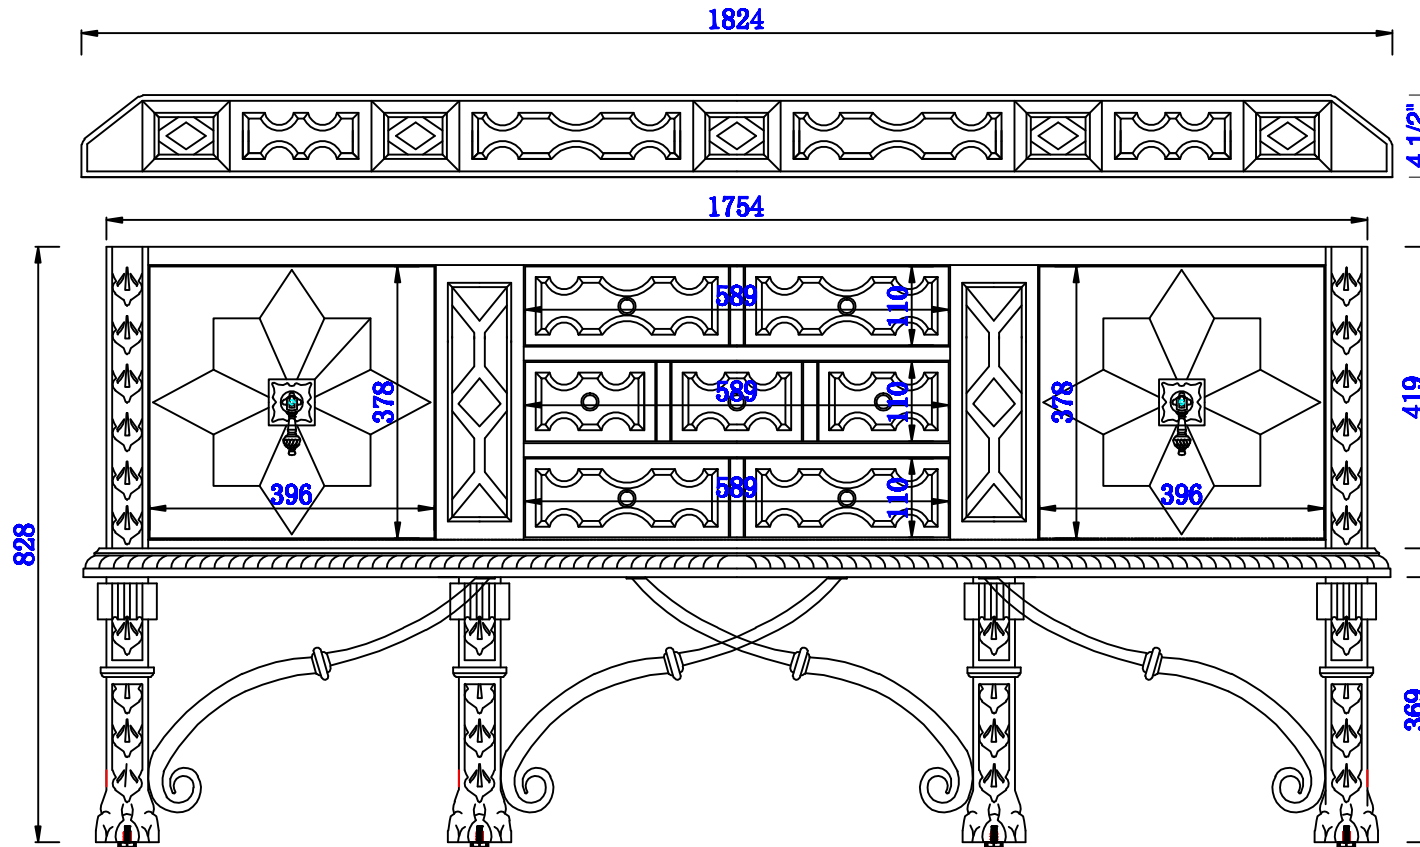

NOTE TWO: Wood Backsplash (Shown) is designed for the molding detail to align with sinks in James Martin's Optional Countertops. Customers' own countertops and sinks may align differently.

Please consult our website for Countertop Diagrams: www.jamesmartinvanities.com

Item Number:
150-V72-ANW

JAMES MARTIN

VANITIES™

Balmoral 1830mm Cabinet

Diagrams with Dimensions
page 01 of 03

NOTE ONE: Countertops are not shown in these diagrams. (Cabinet Only)

NOTE TWO: Wood Backsplash (Shown) is designed for the molding detail to align with sinks in James Martin's Optional Countertops. Customers' own countertops and sinks may align differently.

Please consult our website for Countertop Diagrams: www.jamesmartinvanities.com

Item Number:
150-V72-ANW

JAMES MARTIN

VANITIES™

Balmoral 1830mm Cabinet

Diagrams with Dimensions
page 02 of 03

NOTE ONE: Countertops are not shown in these diagrams. (Cabinet Only)

1830mm

Item Number:

150-V72-ANW

JAMES MARTIN

VANITIES™

Balmoral 1830mm Cabinet

Diagrams with Dimensions
page 03 of 03

NOTE ONE: Countertops are not shown in these diagrams. (Cabinet Only)