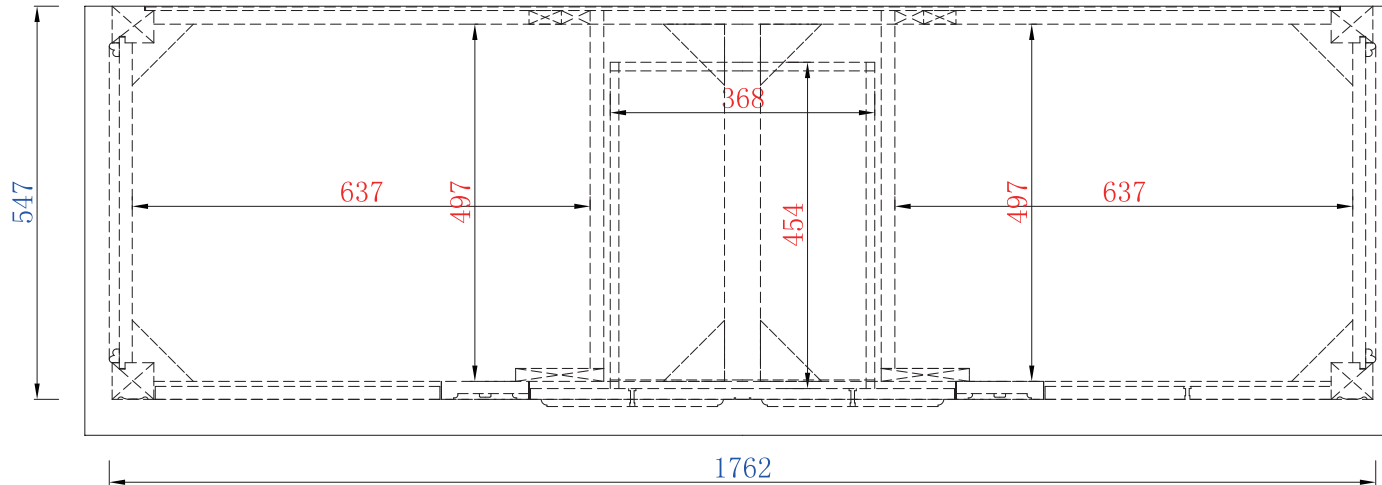

NOTE TWO: Wood Backsplash (Shown) is designed for the molding detail to align with sinks in James Martin's Optional Countertops. Customers' own countertops and sinks may align differently.

Please consult our website for Countertop Diagrams: www.jamesmartinvanities.com

Item Number:
150-V72-ANW

JAMES MARTIN

VANITIES™

Balmoral 1830mm Cabinet

Diagrams with Dimensions
page 01 of 03

NOTE ONE: Countertops are not shown in these diagrams. (Cabinet Only)

NOTE TWO: Wood Backsplash (Shown) is designed for the molding detail to align with sinks in James Martin's Optional Countertops. Customers' own countertops and sinks may align differently.

Please consult our website for Countertop Diagrams: www.jamesmartinvanities.com

Item Number:
150-V72-ANW

JAMES MARTIN

VANITIES™

Balmoral 1830mm Cabinet

Diagrams with Dimensions
page 02 of 03

NOTE ONE: Countertops are not shown in these diagrams. (Cabinet Only)

1830mm

Item Number:

150-V72-ANW

JAMES MARTIN

VANITIES™

Balmoral 1830mm Cabinet

Diagrams with Dimensions
page 03 of 03

NOTE ONE: Countertops are not shown in these diagrams. (Cabinet Only)