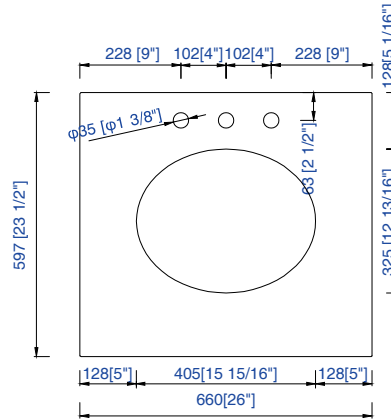

26" Vanity Top Spec Sheet

James Martin Vanities Company always recommends you consult and/or hire a professional contractor when installing your vanity cabinet and top.

3cm/1.18"
Countertop

James Martin - Natural Stone Countertop Measurement Specifications

James Martin - Natural Stone & Solid Surface Countertop Measurement Specifications

James Martin - Quartz Countertop Measurement Specifications