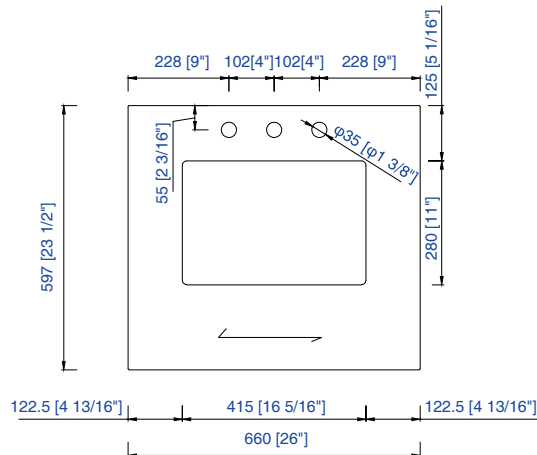

26" Vanity Top Spec Sheet

James Martin Vanities Company always recommends you consult and/or hire a professional contractor when installing your vanity cabinet and top.

3cm/1.18"
Countertop

James Martin - Natural Stone Countertop Measurement Specifications

James Martin - Natural Stone & Solid Surface Countertop Measurement Specifications

James Martin - Quartz Countertop Measurement Specifications