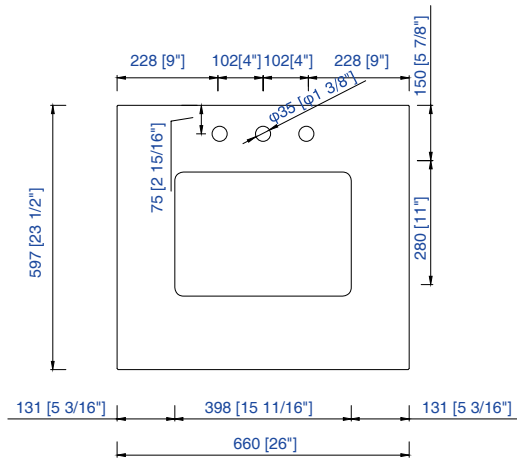

26" Vanity Top Spec Sheet

James Martin Vanities Company always recommends you consult and/or hire a professional contractor when installing your vanity cabinet and top.

3cm/1.18"
Countertop

James Martin - Natural Stone Countertop Measurement Specifications

James Martin - Natural Stone & Solid Surface Countertop Measurement Specifications

James Martin - Quartz Countertop Measurement Specifications