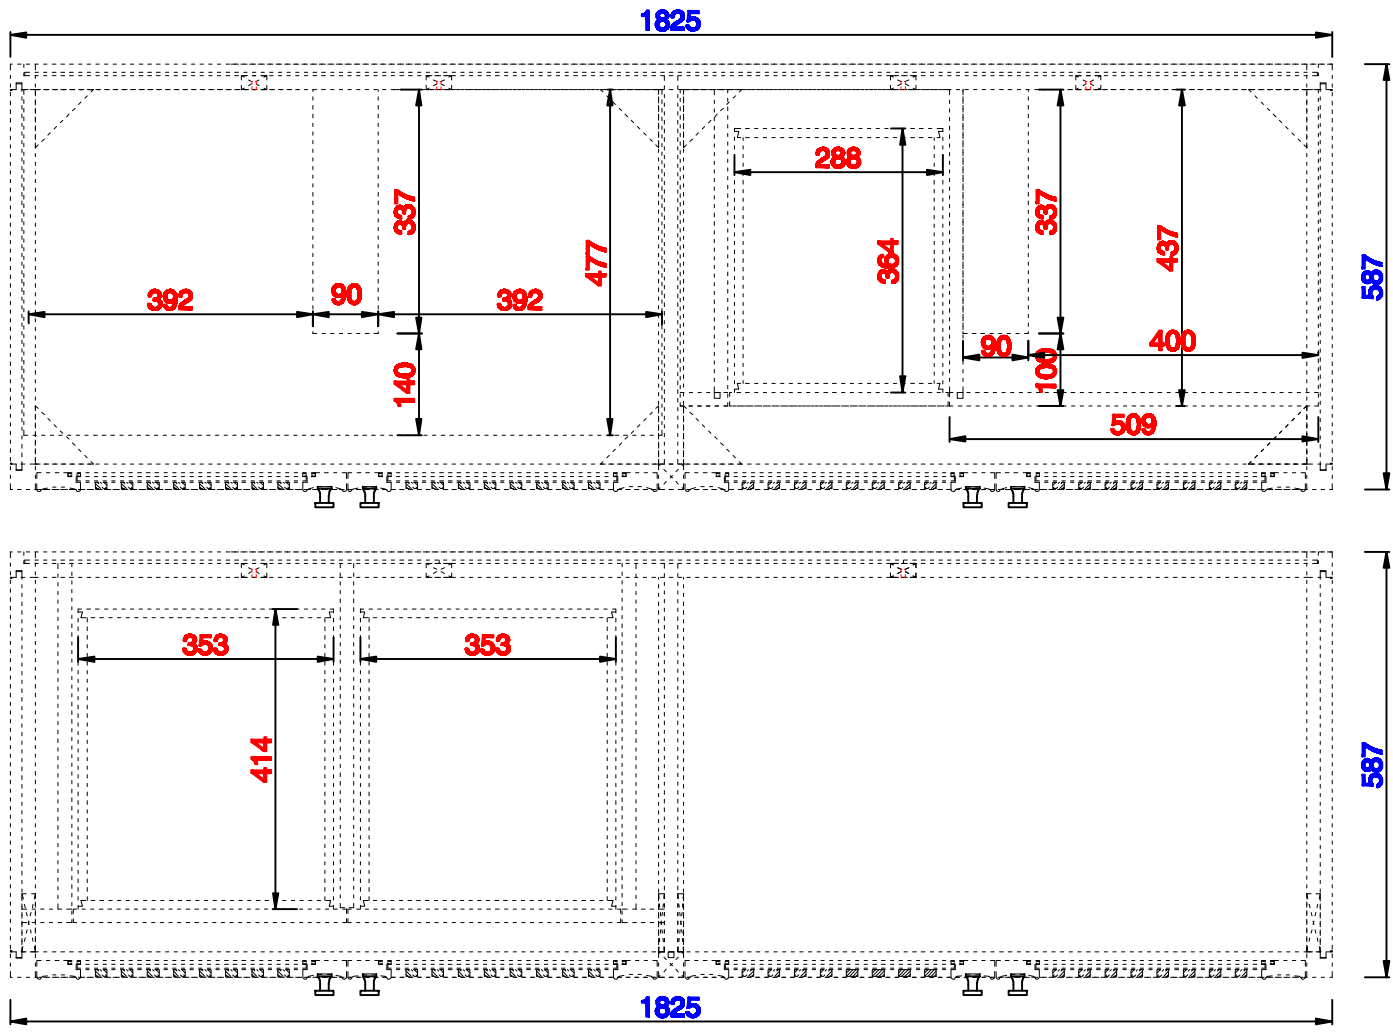

JAMES MARTIN

VANITIES™

Addison 1829mm Double Vanity Cabinet  
Diagrams with Dimensions  
page 01 of 03

**NOTE ONE: Countertops are not shown in these diagrams. (Cabinet Only)**

**NOTE TWO: This vanity does not have a Backsplash.**

**Please consult our website for Countertop Diagrams: [www.jamesmartinvanities.com](http://www.jamesmartinvanities.com)**

**Version:202010**

1829mm

Item Number:  
E645-V72-MCA  
E645-V72-GW

JAMES MARTIN

VANITIES™

Addison 1829mm Double Vanity Cabinet  
Diagrams with Dimensions  
page 02 of 03

**NOTE ONE:** Countertops are not shown in these diagrams . (Cabinet Only)  
**NOTE TWO:** Internal Shelves (Shown) are designed to align with sinks in James Martin's Optional Countertops.  
Customer's own countertops and sinks may align differently, and modification may be required.  
Please consult our website for Countertop Diagrams: [www.jamesmartinvanities.com](http://www.jamesmartinvanities.com)

Version:202010

1829mm

Item Number:  
E645-V72-MCA  
E645-V72-GW

JAMES MARTIN

VANITIES™

Addison 1829mm Double Vanity Cabinet  
Diagrams with Dimensions  
page 03 of 03

**NOTE ONE:** Countertops are not shown in these diagrams . (Cabinet Only)