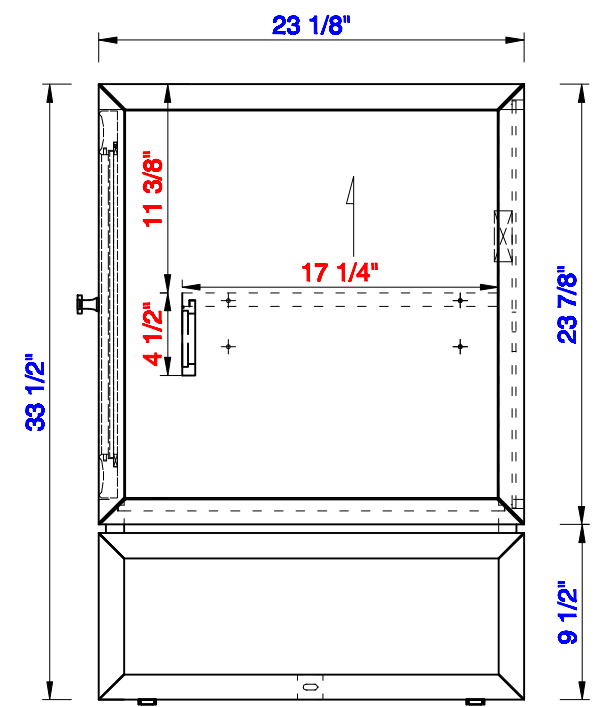

72"

Item Number:  
E645-V72-MCA  
E645-V72-GW

JAMES MARTIN

VANITIES™

Addison 72" Double Vanity Cabinet  
Diagrams with Dimensions  
page 01 of 03

**NOTE ONE: Countertops are not shown in these diagrams. (Cabinet Only)**

Version:202010

72"

Item Number:  
E645-V72-MCA  
E645-V72-GW

JAMES MARTIN

VANITIES™

Addison 72" Double Vanity Cabinet  
Diagrams with Dimensions  
page 03 of 03

**NOTE ONE:** Countertops are not shown in these diagrams . (Cabinet Only)

JAMES MARTIN

VANITIES™

Addison 1829mm Double Vanity Cabinet  
Diagrams with Dimensions  
page 01 of 03

**NOTE ONE: Countertops are not shown in these diagrams. (Cabinet Only)**

**NOTE TWO: This vanity does not have a Backsplash.**

Version:202010

1829mm

Item Number:  
E645-V72-MCA  
E645-V72-GW

JAMES MARTIN

VANITIES™

Addison 1829mm Double Vanity Cabinet  
Diagrams with Dimensions  
page 03 of 03

**NOTE ONE:** Countertops are not shown in these diagrams . (Cabinet Only)