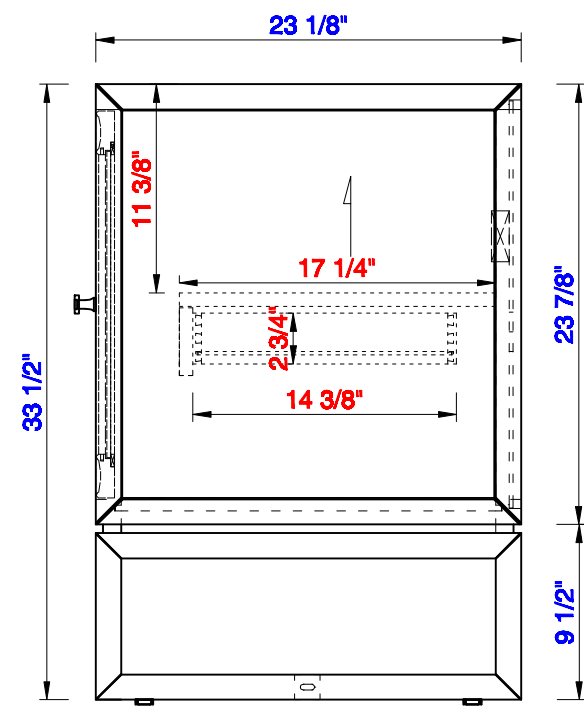

72"

Item Number:  
E645-V72-MCA  
E645-V72-GW

JAMES MARTIN

VANITIES™

Addison 72" Double Vanity Cabinet  
Diagrams with Dimensions  
page 01 of 03

**NOTE ONE: Countertops are not shown in these diagrams. (Cabinet Only)**

Version:202010

72"

Item Number:  
E645-V72-MCA  
E645-V72-GW

JAMES MARTIN

VANITIES™

Addison 72" Double Vanity Cabinet  
Diagrams with Dimensions  
page 03 of 03

**NOTE ONE:** Countertops are not shown in these diagrams . (Cabinet Only)

JAMES MARTIN

VANITIES™

Addison 1829mm Double Vanity Cabinet  
Diagrams with Dimensions  
page 01 of 03

**NOTE ONE: Countertops are not shown in these diagrams. (Cabinet Only)**

**NOTE TWO: This vanity does not have a Backsplash.**

Version:202010

1829mm

Item Number:  
E645-V72-MCA  
E645-V72-GW

JAMES MARTIN

VANITIES™

Addison 1829mm Double Vanity Cabinet  
Diagrams with Dimensions  
page 03 of 03

**NOTE ONE:** Countertops are not shown in these diagrams . (Cabinet Only)