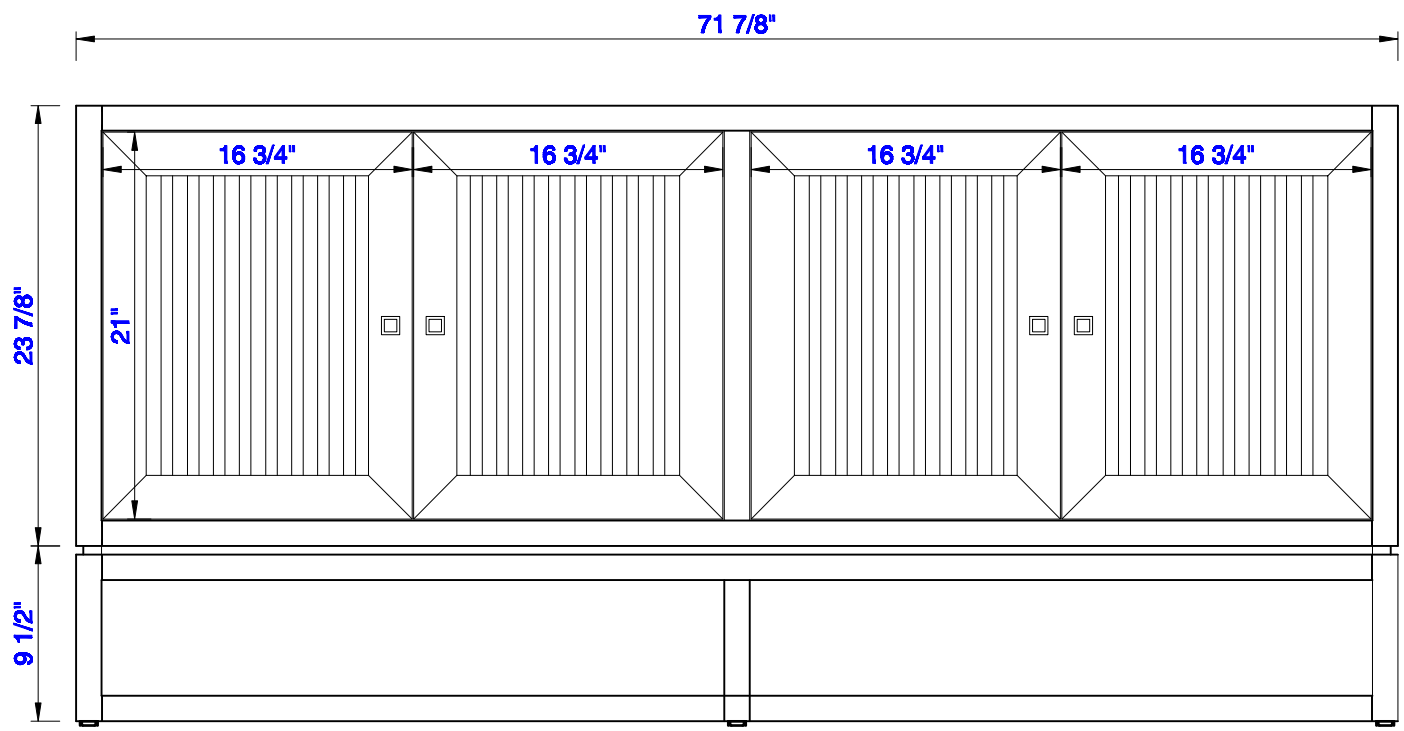

72"

Item Number:  
E645-V72-MCA  
E645-V72-GW

JAMES MARTIN

VANITIES™

Addison 72" Double Vanity Cabinet  
Diagrams with Dimensions  
page 01 of 03

**NOTE ONE: Countertops are not shown in these diagrams. (Cabinet Only)**

JAMES MARTIN

VANITIES™

Addison 72" Double Vanity Cabinet  
Diagrams with Dimensions  
page 02 of 03

**NOTE ONE:** Countertops are not shown in these diagrams . (Cabinet Only)  
**NOTE TWO:** Internal Shelves (Shown) are designed to align with sinks in James Martin's Optional Countertops.  
 Customer's own countertops and sinks may align differently, and modification may be required.  
 Please consult our website for Countertop Diagrams: [www.jamesmartinvanities.com](http://www.jamesmartinvanities.com)

Version:202010

72"

Item Number:  
E645-V72-MCA  
E645-V72-GW

JAMES MARTIN

VANITIES™

Addison 72" Double Vanity Cabinet  
Diagrams with Dimensions  
page 03 of 03

**NOTE ONE:** Countertops are not shown in these diagrams . (Cabinet Only)

Version:202010

1829mm

Item Number:  
E645-V72-MCA  
E645-V72-GW

JAMES MARTIN

VANITIES™

Addison 1829mm Double Vanity Cabinet  
Diagrams with Dimensions  
page 03 of 03

**NOTE ONE:** Countertops are not shown in these diagrams . (Cabinet Only)