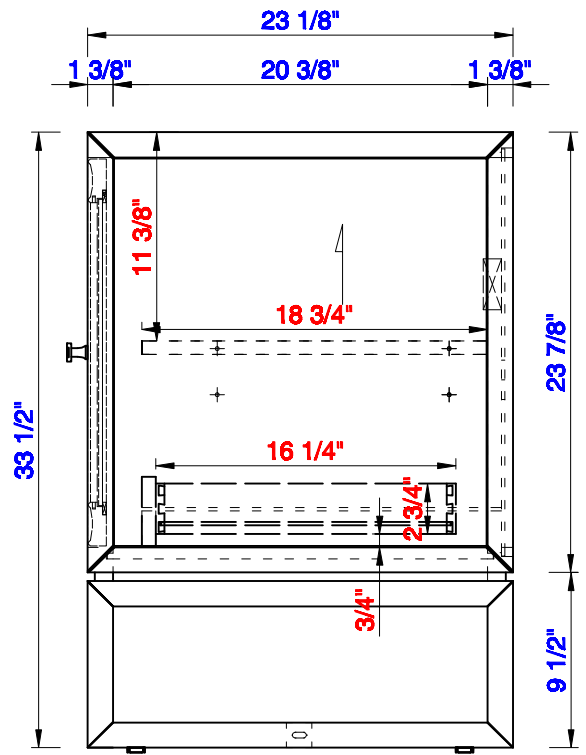

JAMES MARTIN

VANITIES™

Addison 72" Double Vanity Cabinet  
Diagrams with Dimensions  
page 02 of 03

**NOTE ONE:** Countertops are not shown in these diagrams . (Cabinet Only)  
**NOTE TWO:** Internal Shelves (Shown) are designed to align with sinks in James Martin's Optional Countertops.  
 Customer's own countertops and sinks may align differently, and modification may be required.  
 Please consult our website for Countertop Diagrams: [www.jamesmartinvanities.com](http://www.jamesmartinvanities.com)

Version:202010

72"

Item Number:  
E645-V72-MCA  
E645-V72-GW

JAMES MARTIN

VANITIES™

Addison 72" Double Vanity Cabinet  
Diagrams with Dimensions  
page 03 of 03

**NOTE ONE:** Countertops are not shown in these diagrams . (Cabinet Only)

JAMES MARTIN

VANITIES™

Addison 1829mm Double Vanity Cabinet  
Diagrams with Dimensions  
page 01 of 03

**NOTE ONE: Countertops are not shown in these diagrams. (Cabinet Only)**

**NOTE TWO: This vanity does not have a Backsplash.**

Version:202010

1829mm

Item Number:  
E645-V72-MCA  
E645-V72-GW

JAMES MARTIN

VANITIES™

Addison 1829mm Double Vanity Cabinet  
Diagrams with Dimensions  
page 03 of 03

**NOTE ONE:** Countertops are not shown in these diagrams . (Cabinet Only)