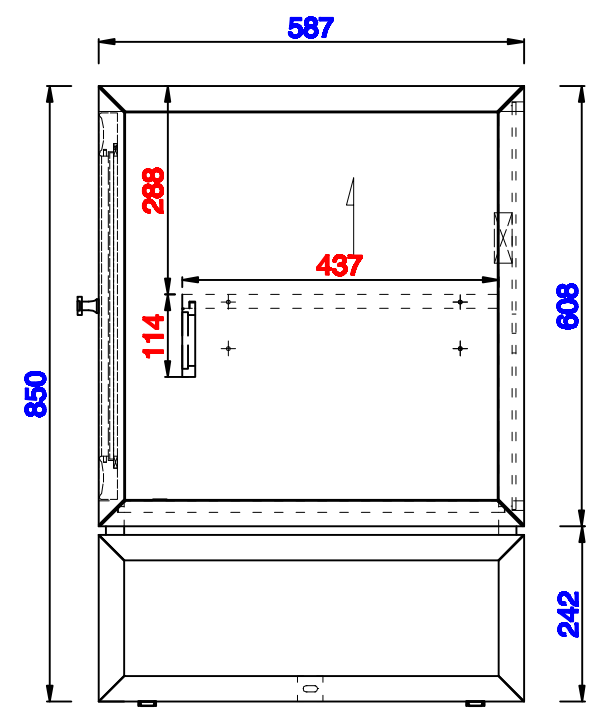

JAMES MARTIN

VANITIES™

Addison 1829mm Double Vanity Cabinet  
Diagrams with Dimensions  
page 01 of 03

**NOTE ONE: Countertops are not shown in these diagrams. (Cabinet Only)**

**NOTE TWO: This vanity does not have a Backsplash.**

**Please consult our website for Countertop Diagrams: [www.jamesmartinvanities.com](http://www.jamesmartinvanities.com)**

**Version:202010**

1829mm

Item Number:  
E645-V72-MCA  
E645-V72-GW

JAMES MARTIN

VANITIES™

Addison 1829mm Double Vanity Cabinet  
Diagrams with Dimensions  
page 02 of 03

**NOTE ONE:** Countertops are not shown in these diagrams . (Cabinet Only)  
**NOTE TWO:** Internal Shelves (Shown) are designed to align with sinks in James Martin's Optional Countertops.  
Customer's own countertops and sinks may align differently, and modification may be required.  
Please consult our website for Countertop Diagrams: [www.jamesmartinvanities.com](http://www.jamesmartinvanities.com)

Version:202010

1829mm

Item Number:  
E645-V72-MCA  
E645-V72-GW

JAMES MARTIN

VANITIES™

Addison 1829mm Double Vanity Cabinet  
Diagrams with Dimensions  
page 03 of 03

**NOTE ONE:** Countertops are not shown in these diagrams . (Cabinet Only)