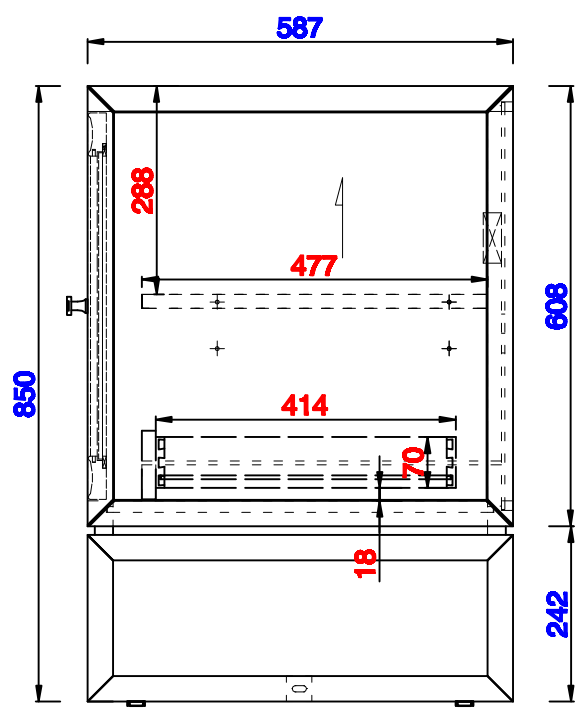

JAMES MARTIN

VANITIES™

Addison 1829mm Double Vanity Cabinet  
Diagrams with Dimensions  
page 01 of 03

**NOTE ONE: Countertops are not shown in these diagrams. (Cabinet Only)**

**NOTE TWO: This vanity does not have a Backsplash.**

**Please consult our website for Countertop Diagrams: [www.jamesmartinvanities.com](http://www.jamesmartinvanities.com)**

**Version:202010**

1829mm

Item Number:  
E645-V72-MCA  
E645-V72-GW

JAMES MARTIN

VANITIES™

Addison 1829mm Double Vanity Cabinet  
Diagrams with Dimensions  
page 02 of 03

**NOTE ONE:** Countertops are not shown in these diagrams . (Cabinet Only)  
**NOTE TWO:** Internal Shelves (Shown) are designed to align with sinks in James Martin's Optional Countertops.  
Customer's own countertops and sinks may align differently, and modification may be required.  
Please consult our website for Countertop Diagrams: [www.jamesmartinvanities.com](http://www.jamesmartinvanities.com)

Version:202010

1829mm

Item Number:  
E645-V72-MCA  
E645-V72-GW

JAMES MARTIN

VANITIES™

Addison 1829mm Double Vanity Cabinet  
Diagrams with Dimensions  
page 03 of 03

**NOTE ONE:** Countertops are not shown in these diagrams . (Cabinet Only)