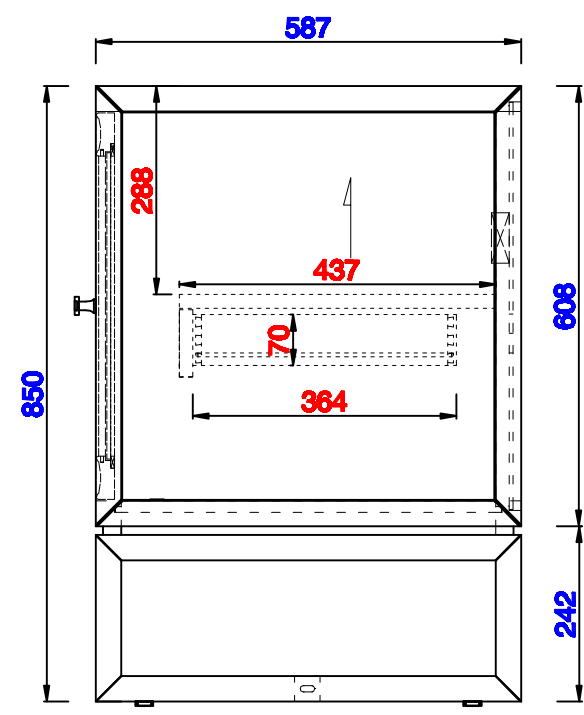

JAMES MARTIN

VANITIES™

Addison 1829mm Double Vanity Cabinet  
Diagrams with Dimensions  
page 01 of 03

**NOTE ONE: Countertops are not shown in these diagrams. (Cabinet Only)**

**NOTE TWO: This vanity does not have a Backsplash.**

**Please consult our website for Countertop Diagrams: [www.jamesmartinvanities.com](http://www.jamesmartinvanities.com)**

**Version:202010**

1829mm

Item Number:  
E645-V72-MCA  
E645-V72-GW

JAMES MARTIN

VANITIES™

Addison 1829mm Double Vanity Cabinet  
Diagrams with Dimensions  
page 02 of 03

**NOTE ONE:** Countertops are not shown in these diagrams . (Cabinet Only)  
**NOTE TWO:** Internal Shelves (Shown) are designed to align with sinks in James Martin's Optional Countertops.  
Customer's own countertops and sinks may align differently, and modification may be required.  
Please consult our website for Countertop Diagrams: [www.jamesmartinvanities.com](http://www.jamesmartinvanities.com)

Version:202010

1829mm

Item Number:  
E645-V72-MCA  
E645-V72-GW

JAMES MARTIN

VANITIES™

Addison 1829mm Double Vanity Cabinet  
Diagrams with Dimensions  
page 03 of 03

**NOTE ONE:** Countertops are not shown in these diagrams . (Cabinet Only)