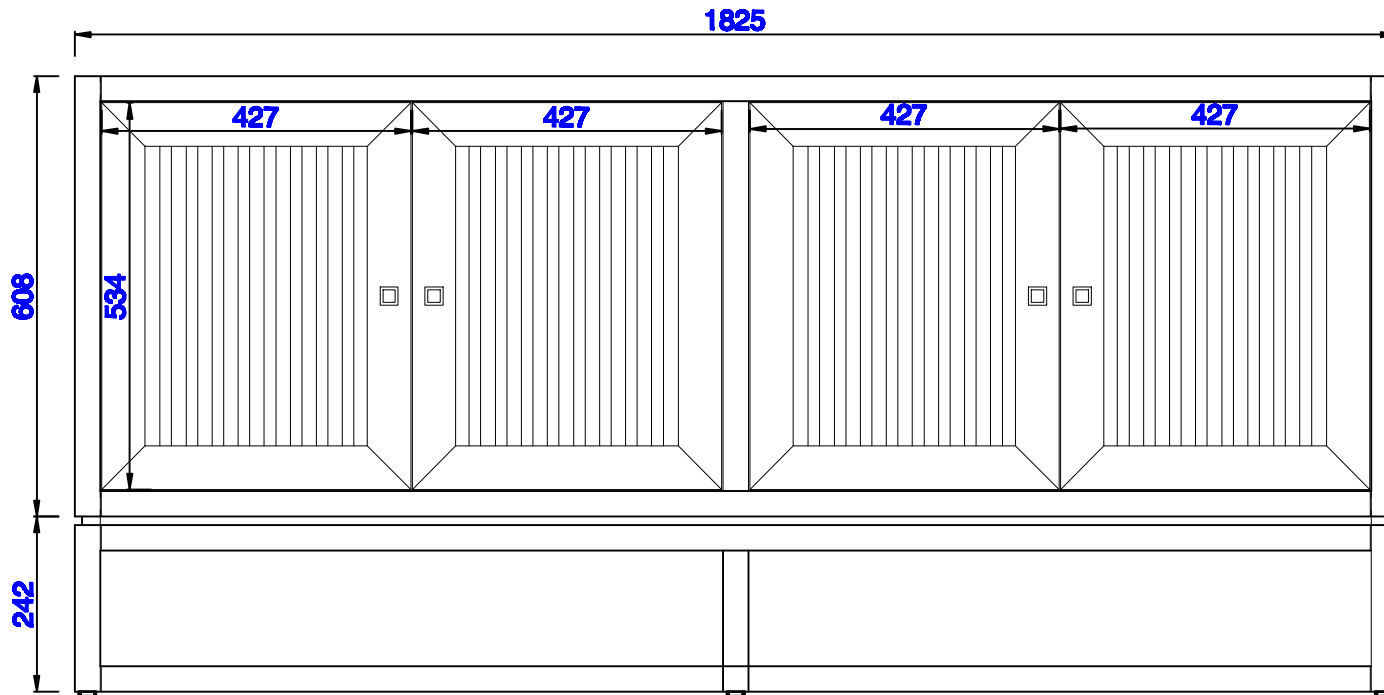

JAMES MARTIN

VANITIES™

Addison 1829mm Double Vanity Cabinet  
Diagrams with Dimensions  
page 01 of 03

**NOTE ONE: Countertops are not shown in these diagrams. (Cabinet Only)**

**NOTE TWO: This vanity does not have a Backsplash.**

Version:202010

1829mm

Item Number:  
E645-V72-MCA  
E645-V72-GW

JAMES MARTIN

VANITIES™

Addison 1829mm Double Vanity Cabinet  
Diagrams with Dimensions  
page 03 of 03

**NOTE ONE:** Countertops are not shown in these diagrams . (Cabinet Only)