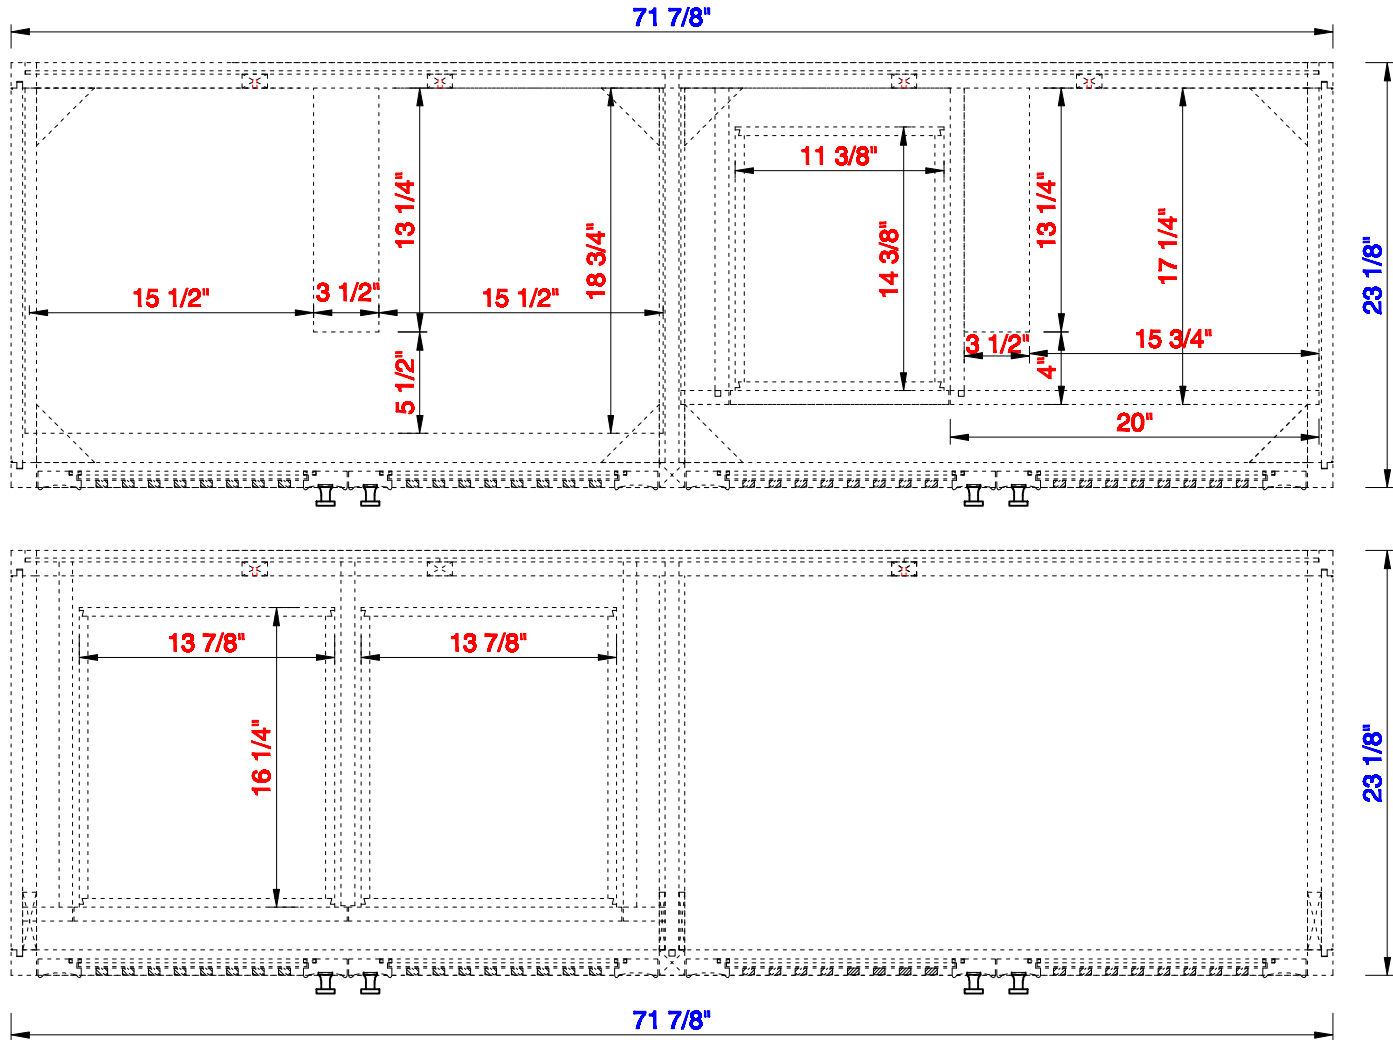

72"

Item Number:  
E645-V72-MCA  
E645-V72-GW

JAMES MARTIN

VANITIES™

Addison 72" Double Vanity Cabinet  
Diagrams with Dimensions  
page 01 of 03

**NOTE ONE: Countertops are not shown in these diagrams. (Cabinet Only)**

JAMES MARTIN

VANITIES™

Addison 72" Double Vanity Cabinet  
Diagrams with Dimensions  
page 02 of 03

**NOTE ONE:** Countertops are not shown in these diagrams . (Cabinet Only)  
**NOTE TWO:** Internal Shelves (Shown) are designed to align with sinks in James Martin's Optional Countertops.  
 Customer's own countertops and sinks may align differently, and modification may be required.  
 Please consult our website for Countertop Diagrams: [www.jamesmartinvanities.com](http://www.jamesmartinvanities.com)

Version:202010

72"

Item Number:  
E645-V72-MCA  
E645-V72-GW

JAMES MARTIN

VANITIES™

Addison 72" Double Vanity Cabinet  
Diagrams with Dimensions  
page 03 of 03

**NOTE ONE:** Countertops are not shown in these diagrams . (Cabinet Only)

Version:202010

1829mm

Item Number:  
E645-V72-MCA  
E645-V72-GW

JAMES MARTIN

VANITIES™

Addison 1829mm Double Vanity Cabinet  
Diagrams with Dimensions  
page 03 of 03

**NOTE ONE:** Countertops are not shown in these diagrams . (Cabinet Only)